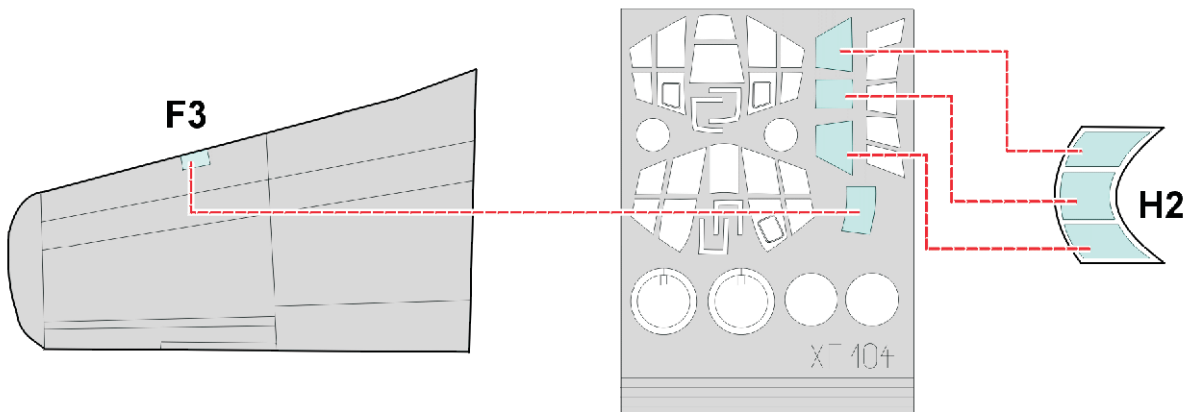

eduard
Express Mask

XF 104

Do-335 Double Seater

The die-cut mask for accurate canopy frame painting of the
Tamiya 1/48 KIT

References: Monogram Monarch 2 Dornier 335 Arrow
German Aircraft Interiors 1935 1945 vol.1 Monogram Aircraft Publications