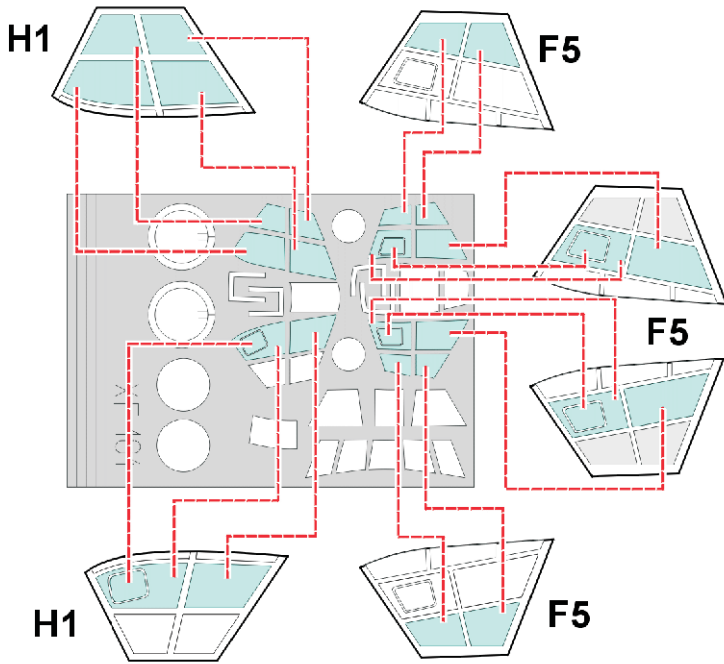

eduard
Express Mask

XF 104

Do-335 Double Seater

The die-cut mask for accurate canopy frame painting of the
Tamiya 1/48 KIT

References: Monogram Monarch 2 Dornier 335 Arrow
German Aircraft Interiors 1935 1945 vol.1 Monogram Aircraft Publications