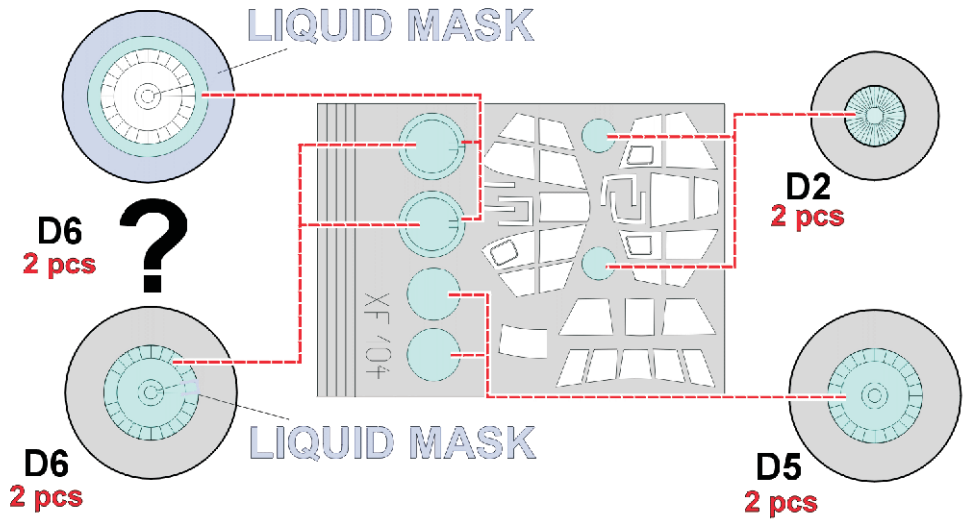

eduard
Express Mask

XF 104

Do-335 Double Seater

The die-cut mask for accurate canopy frame painting of the
Tamiya 1/48 KIT

References: Monogram Monarch 2 Dornier 335 Arrow
German Aircraft Interiors 1935 1945 vol.1 Monogram Aircraft Publications