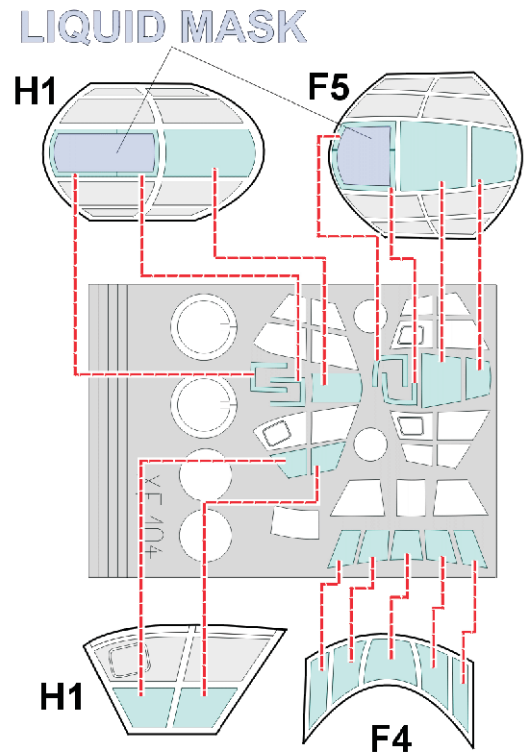

eduard
Express Mask

XF 104

Do-335 Double Seater

The die-cut mask for accurate canopy frame painting of the
Tamiya 1/48 KIT

References: Monogram Monarch 2 Dornier 335 Arrow
German Aircraft Interiors 1935 1945 vol.1 Monogram Aircraft Publications