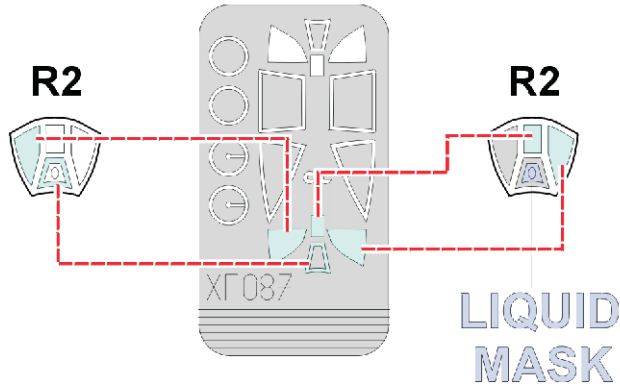

eduard
Express Mask

XF 087

Ki-44 Shoki/Tojo

The die-cut mask for accurate canopy frame painting of the
Hasegawa 1/48 KIT

REFERENCES: Maru Mechanic #12
FAOW #16: Army Type 2 Fighter Shoki (Tojo)