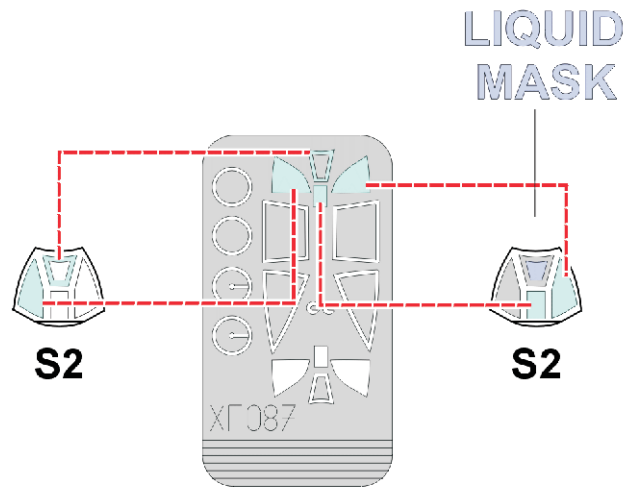

eduard
Express Mask

XF 087

Ki-44 Shoki/Tojo

The die-cut mask for accurate canopy frame painting of the
Hasegawa 1/48 KIT

REFERENCES: Maru Mechanic #12
FAOW #16: Army Type 2 Fighter Shoki (Tojo)