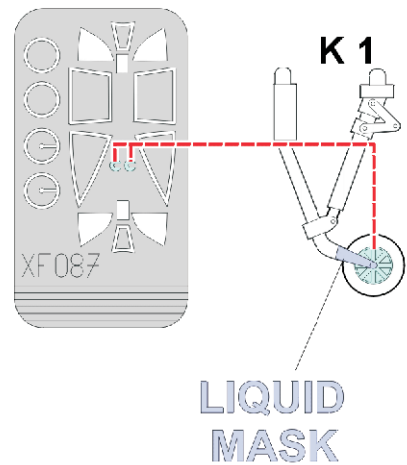

eduard
Express Mask

XF 087

Ki-44 Shoki/Tojo

The die-cut mask for accurate canopy frame painting of the
Hasegawa 1/48 KIT

REFERENCES: Maru Mechanic #12
FAOW #16: Army Type 2 Fighter Shoki (Tojo)