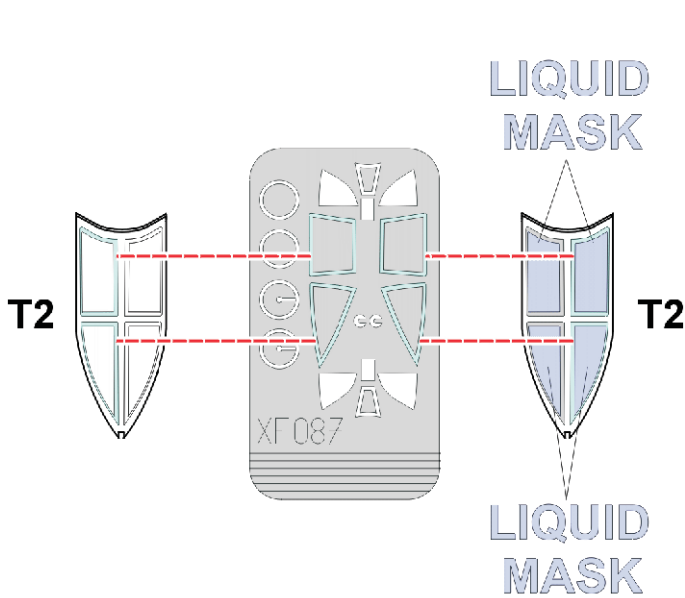

eduard
Express Mask

XF 087

Ki-44 Shoki/Tojo

The die-cut mask for accurate canopy frame painting of the
Hasegawa 1/48 KIT

REFERENCES: Maru Mechanic #12
FAOW #16: Army Type 2 Fighter Shoki (Tojo)