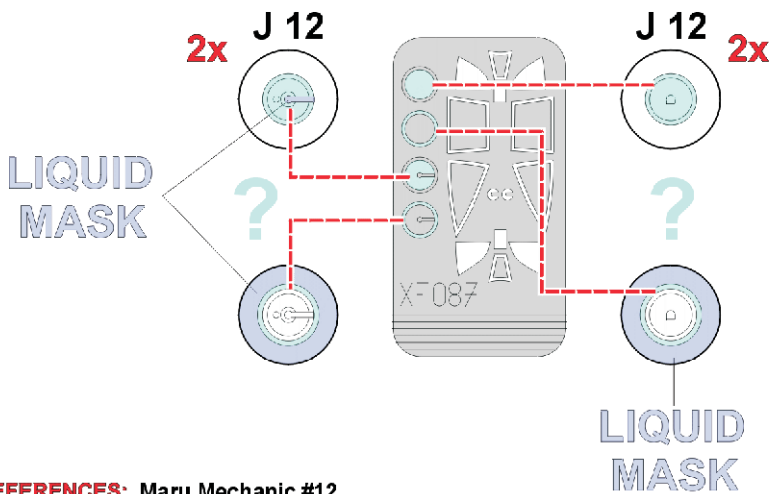

eduard
Express Mask

XF 087

Ki-44 Shoki/Tojo

The die-cut mask for accurate canopy frame painting of the
Hasegawa 1/48 KIT

REFERENCES: Maru Mechanic #12
FAOW #16: Army Type 2 Fighter Shoki (Tojo)