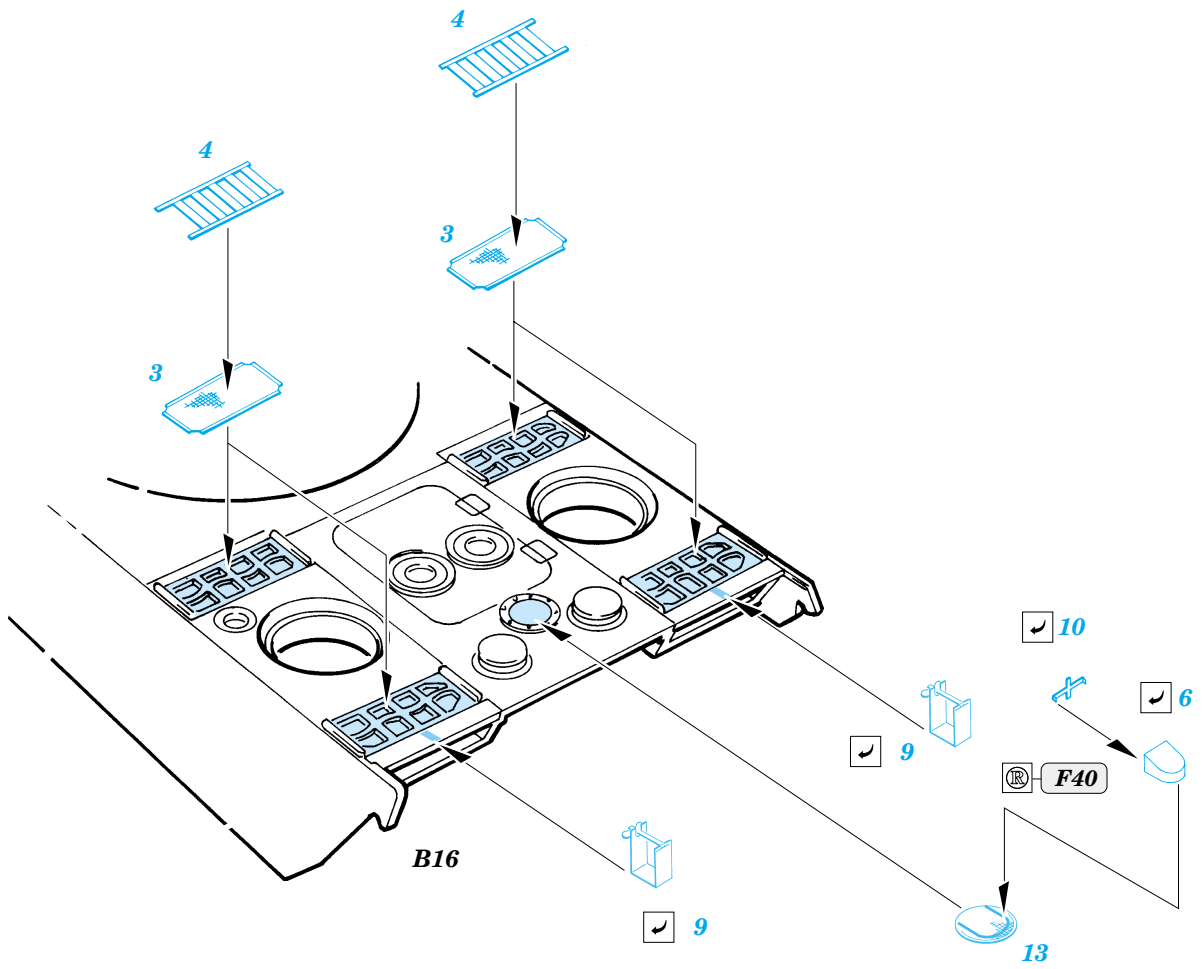

F31

F30

F30

5 pcs.

11mm	A	A	B	B
10mm	A	A	B	B
9mm	A	A	B	B
8mm	A	A	B	B
7mm	A	A	B	B
6mm	A	A	B	B
	XT 002			

Look for **Express Mask XT 002**
for 1/35 German Crosses 2 Late
(not included in this set)

For further detail sets look for **eduard 35 557** for Panther Ausf.G
(not included in this set)