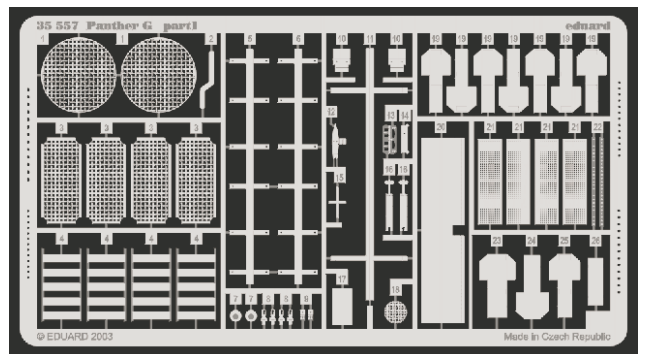

F31

F30

F30

5 pcs.

11mm	A	A	B	B
10mm	A	A	B	B
9mm	A	A	B	B
8mm	A	A	B	B
7mm	A	A	B	B
6mm	A	A	B	B
	XT 002			

Look for **Express Mask XT 002**
for 1/35 German Crosses 2 Late
(not included in this set)

For further detail sets look for **eduard 35 557** for Panther Ausf.G
(not included in this set)