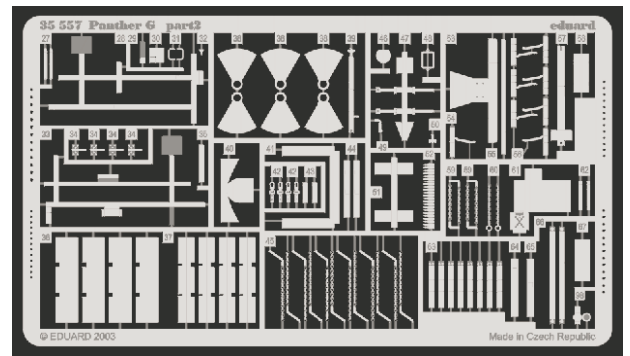

F31

F30

F30

5 pcs.

11mm	A	A	B	B
10mm	A	A	B	B
9mm	A	A	B	B
8mm	A	A	B	B
7mm	A	A	B	B
6mm	A	A	B	B
	XT 002			

Look for **Express Mask XT 002**
for 1/35 German Crosses 2 Late
(not included in this set)

For further detail sets look for **eduard 35 557** for Panther Ausf.G
(not included in this set)