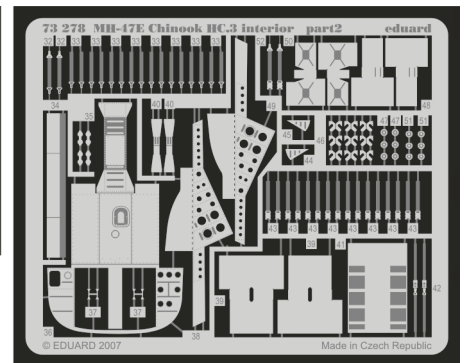

ORIGINAL KIT PARTS
PŮVODNÍ DÍLY STAVEBNICE

PHOTO-ETCHED PARTS
LEPTANÉ DÍLY

PARTS TO BE REMOVED
DÍLY K ODSTRANĚNÍ

FILL
TMELIT

REFERENCES:

CH-47 Chinook in action.....Aircraft number 91
(Squadron/Signal Publications)
Aerograf Minigraph 27

plastic $\varnothing 1,0mm$

MH-47E Chinook Interior

I.

II.

For further detail sets look for **eduard** 73 278 for MH-47E Chinook Interior (not included in this set)