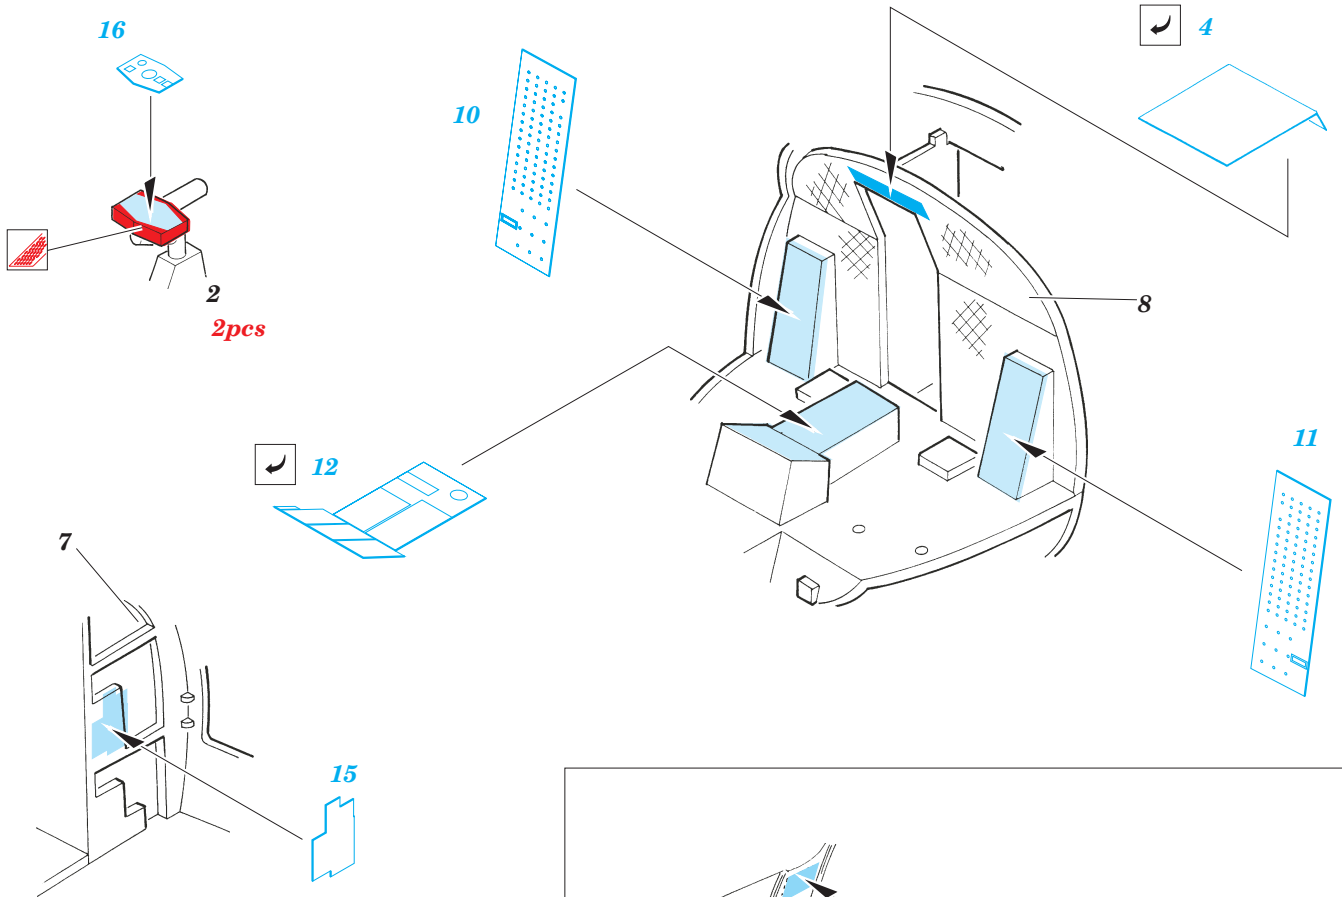

ORIGINAL KIT PARTS
PŮVODNÍ DÍLY STAVEBNICE

PHOTO-ETCHED PARTS
LEPTANÉ DÍLY

PARTS TO BE REMOVED
DÍLY K ODSTRANĚNÍ

FILL
TMELIT

REFERENCES:

CH-47 Chinook in action.....Aircraft number 91
(Squadron/Signal Publications)
Aerograf Minigraph 27

plastic $\varnothing 1,0mm$

MH-47E Chinook Interior

I.

II.

For further detail sets look for **eduard** 73 278 for MH-47E Chinook Interior (not included in this set)