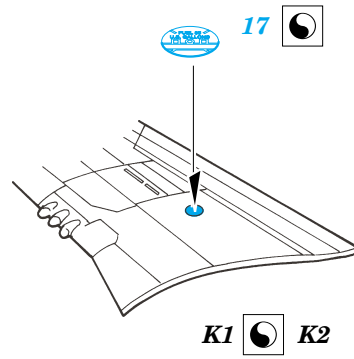

- ORIGINAL KIT PARTS
PŮVODNÍ DÍLY STAVEBNICE
- PHOTO-ETCHED PARTS
LEPTANÉ DÍLY
- PARTS TO BE REMOVED
DÍLY K ODSTRANĚNÍ
- FILL
TMELIT

REFERENCES:

Squadron/Signal Publ.- Walk Around #7: P-51D
 Detail & Scale #5: P-51 Mustang
 Aerodetail #13: P-51D Mustang

J5

For further detail sets look for **eduard** 73 248 for P-51D Mustang
 (not included in this set)