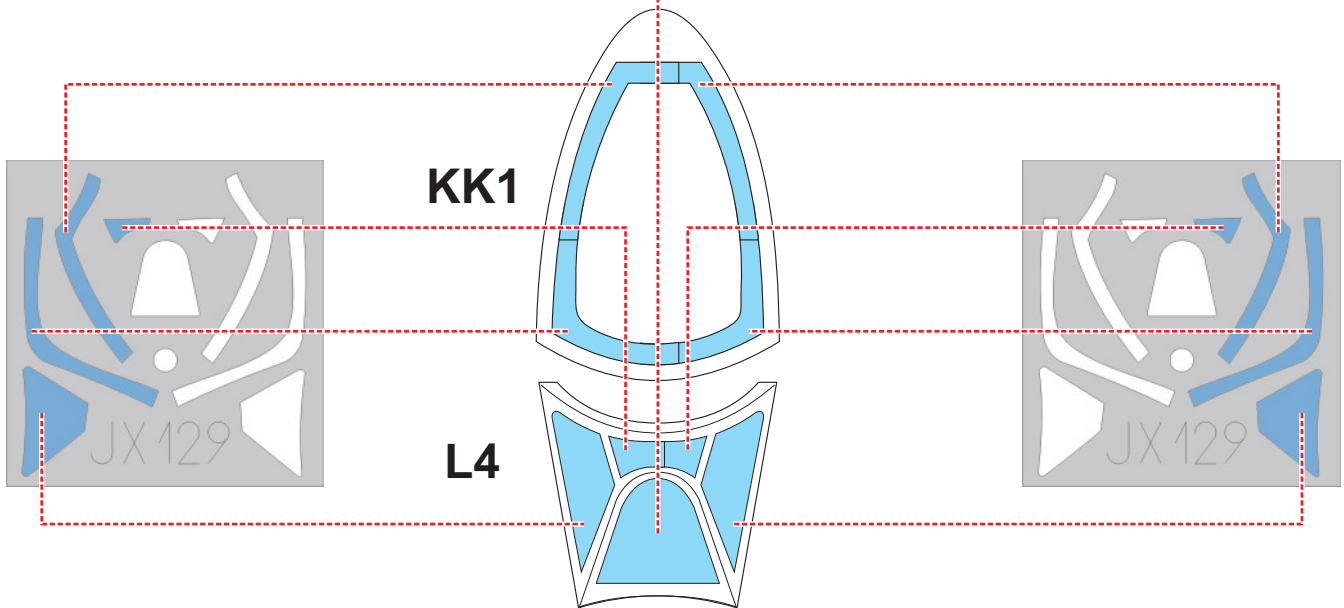

eduard
MASK

JX 129

Spitfire Mk.XVIe 1/32

The die-cut mask for accurate canopy frame painting of the
Tamiya scale 1/32 KIT

1.)

2.)

LIQUID MASK ■

3.)