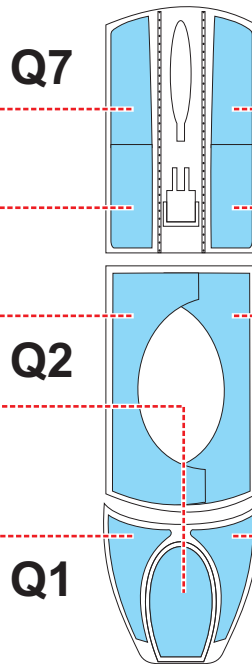

eduard
MASK

JX 104

MiG-21 UM 1/32

The die-cut mask for accurate canopy frame painting of the
Trumpeter scale 1/32 KIT

LIQUID MASK ■