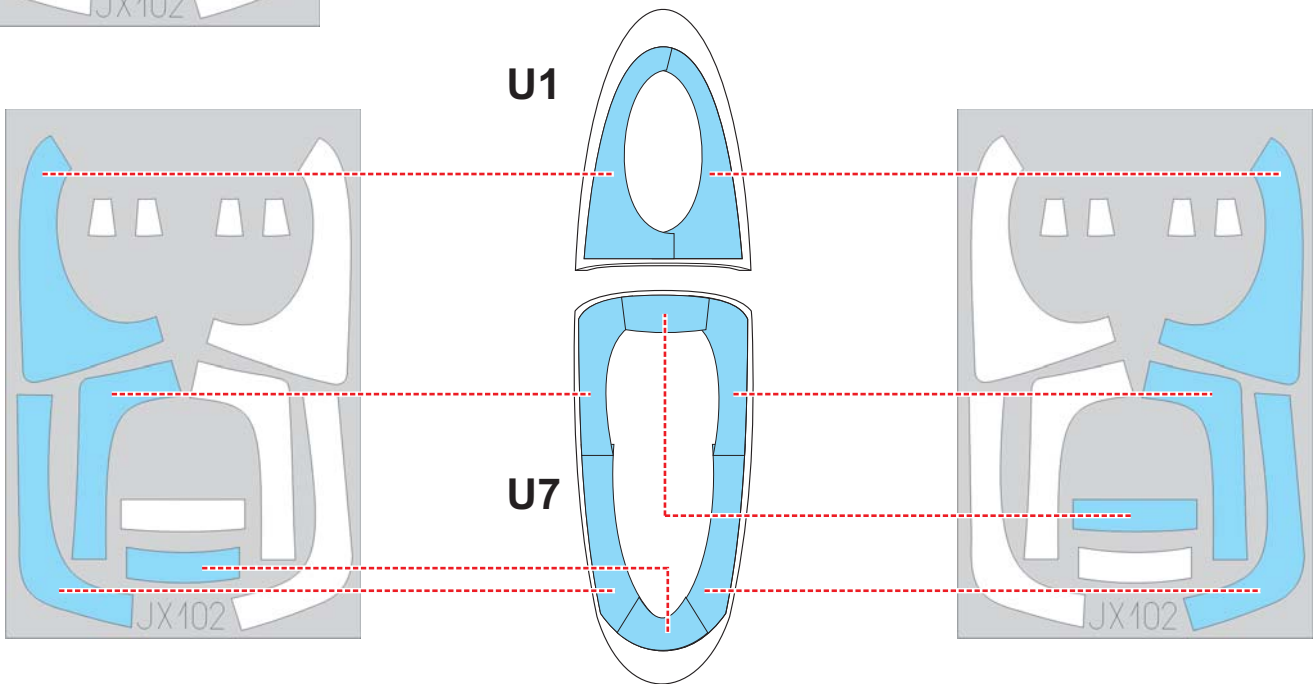

**eduard**  
**MASK**

**JX 102**

# EF 2000B Double Seater 1/32

The die-cut mask for accurate canopy frame painting of the *Trumpeter* scale 1/32 KIT

LIQUID MASK ■