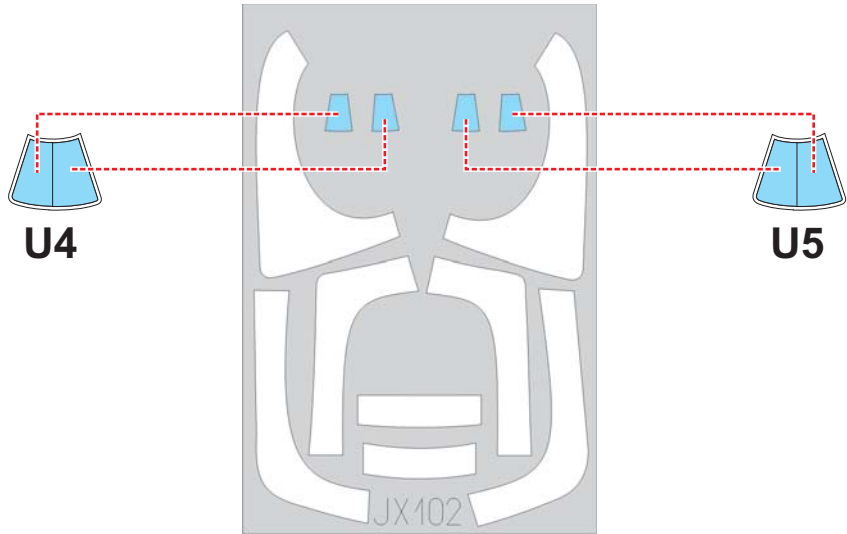

# EF 2000B Double Seater 1/32

The die-cut mask for accurate canopy frame painting of the *Trumpeter* scale 1/32 KIT

LIQUID MASK ■