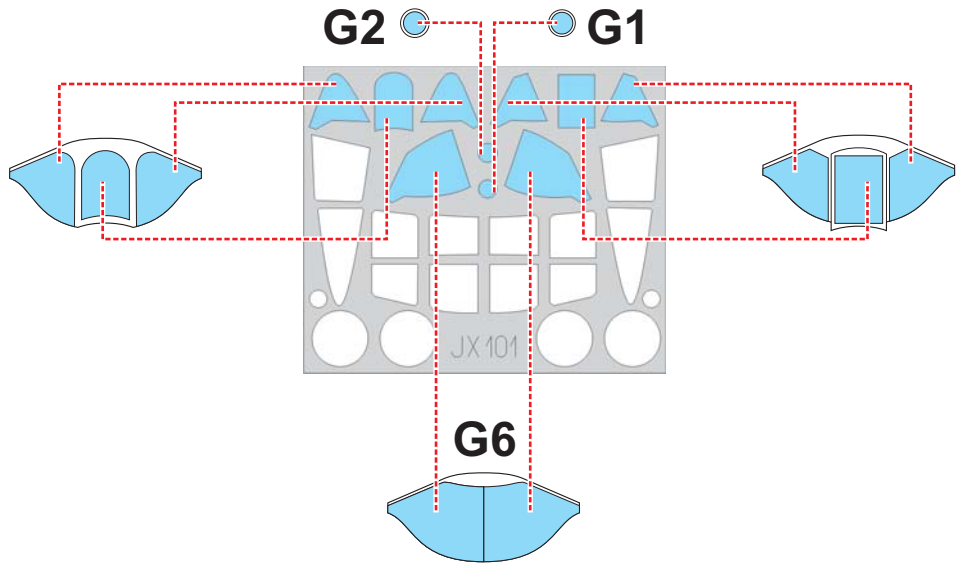

eduard
MASK

JX 101

Hawk H-75A 1/32

The die-cut mask for accurate canopy frame painting of the *Azur* scale 1/32 KIT

E37

E24

2x

G1

G4

G5

E38

E25

2x

G4

G5

G5

G4