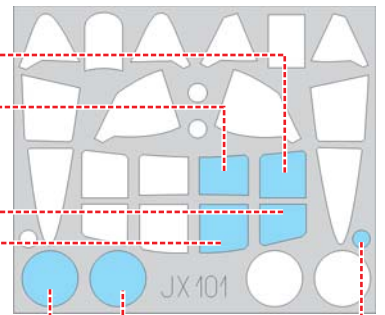

eduard
MASK

JX 101

Hawk H-75A 1/32

The die-cut mask for accurate canopy frame painting of the *Azur* scale 1/32 KIT

E37

E24

2x

G1

G4

G5

E38

E25

2x

G4

G5

G5

G4