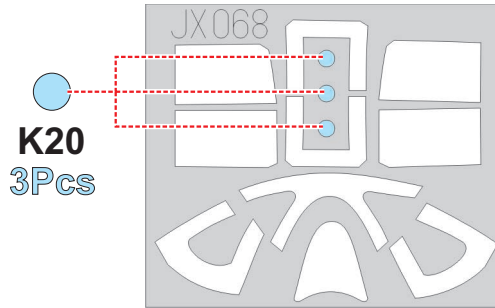

eduard
MASK

JX 068

F6F-5 Hellcat

The die-cut mask for accurate canopy frame painting of the
Trumpeter scale 1/32 KIT

1.)

 - LIQUID MASK
MASCOL

2.)

3.)