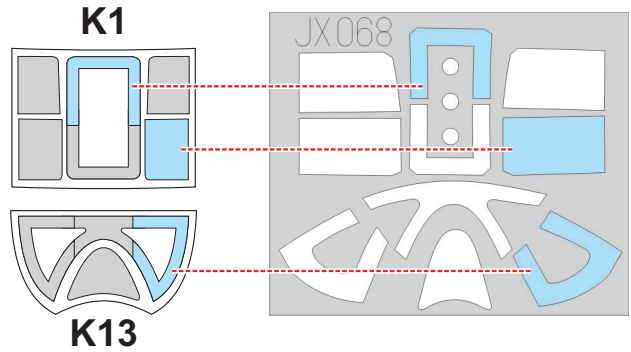

eduard
MASK

JX 068

F6F-5 Hellcat

The die-cut mask for accurate canopy frame painting of the
Trumpeter scale 1/32 KIT

1.)

 - LIQUID MASK
MASCOL

2.)

3.)