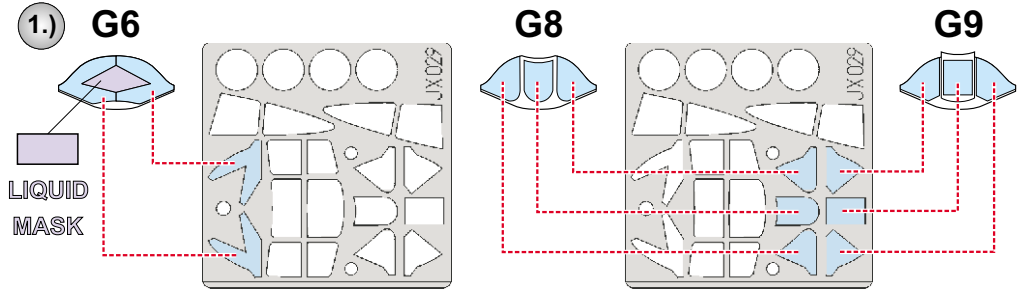

# P-36 Hawk 1/32

The die-cut mask for accurate canopy frame painting of the  
*Special Hobby* scale 1/32 KIT

6.) 2 sets  
E24 E25 E37 E38