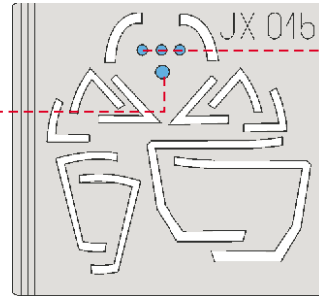

eduard
MASK

F4U-1A Corsair I 1/32

The die-cut mask for accurate canopy frame painting of the
Trumpeter 1/32 KIT

JX 015

J2

J4
3pcs

REFERENCES:

F4U CORSAIR IN ACTION
SQUADRON/SIGNAL PUBLIC. AICRAFT #145