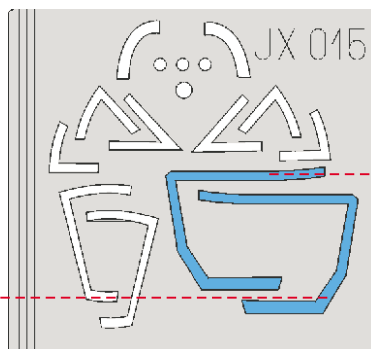

eduard
MASK

F4U-1A Corsair I 1/32

The die-cut mask for accurate canopy frame painting of the
Trumpeter 1/32 KIT

JX 015

J2

J4
3pcs

REFERENCES:

F4U CORSAIR IN ACTION
SQUADRON/SIGNAL PUBLIC. AICRAFT #145

Bruno PAUTIGNY.....CORSAIR - 30 YEARS OF FILIBUSTERING

LIQUID MASK

1.)

2.)

3.)

4.)