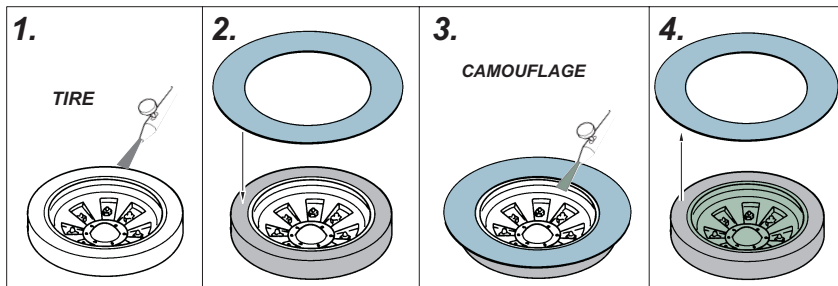

eduard
Express Mask

FX 018

T-34/76 1943 wheel masks

The die-cut mask for accurate canopy frame painting of the
Hobby Boss *scale 1/48 KIT*

KIT
PARTS:
J1, J2 inside
J1, J2 outside