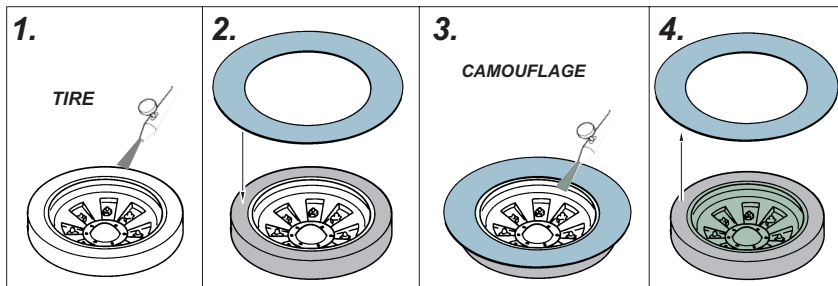

# Krupp Protze 6x4 wheel masks

A die-cut mask for accurate painting for Tamiya kit

*Tamiya*

*scale 1/48 KIT*

**KIT**

**PARTS:**

**B3, B4 inside**

**B3, B4, B9 outside**