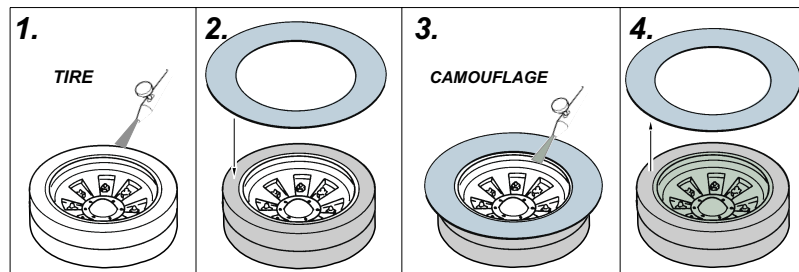

# Pz.IV wheel masks 1/48

The die-cut mask for accurate canopy frame painting of the

*Tamiya*

*1/48 scale*

**KIT  
PARTS:**

*A15 + A22 inside,  
A15 + A22 outside,*