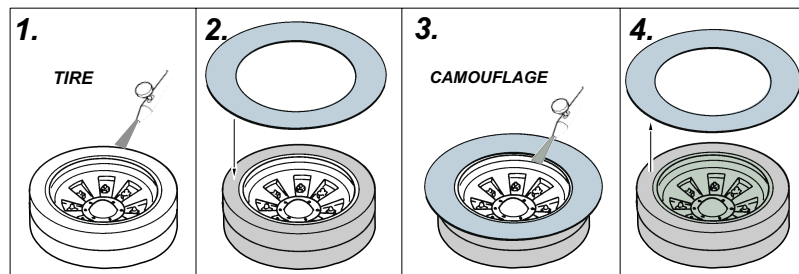

eduard
MASK

FX 007

T-34 Model 1941 wheel mask

A die-cut mask for accurate painting for Tamiya kit

1/48 KIT

KIT

PARTS:

***A24 inside, A24 outside,
A25 inside, A25 outside***