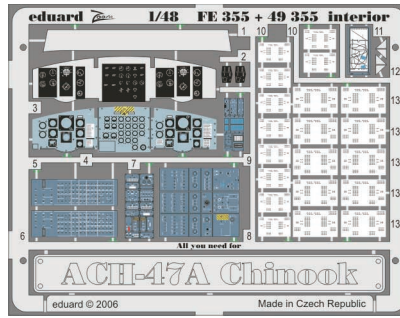

# ACH-47A Chinook

1/48 scale detail set for **ITALERI** kit • sc

**FE355**

ORIGINAL KIT PARTS  
PŮVODNÍ DÍLY STAVEBNICE

PHOTO-ETCHED  
LEPTANÉ DÍLY

**REFERENCES:**

CH-47 Chinook in action.....Aircraft number 91 (Squadron/Signal Publications)

Aerograf Minigraph 27

For further detail sets

I.

II.