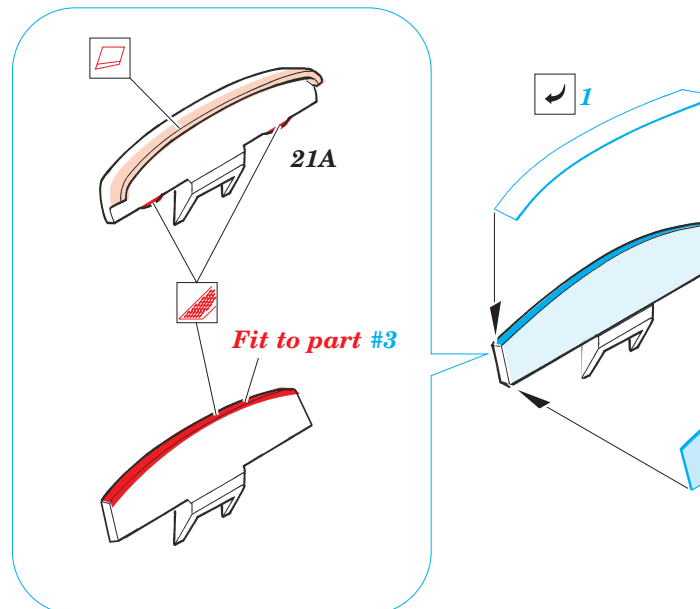

# ACH-47A Chinook

1/48 scale detail set for **ITALERI** kit • sc

**FE355**

ORIGINAL KIT PARTS  
PŮVODNÍ DÍLY STAVEBNICE

PHOTO-ETCHED  
LEPTANÉ DÍLY

**REFERENCES:**

CH-47 Chinook in action.....Aircraft number 91 (Squadron/Signal Publications)

Aerograf Minigraph 27

For further detail sets

I.

II.