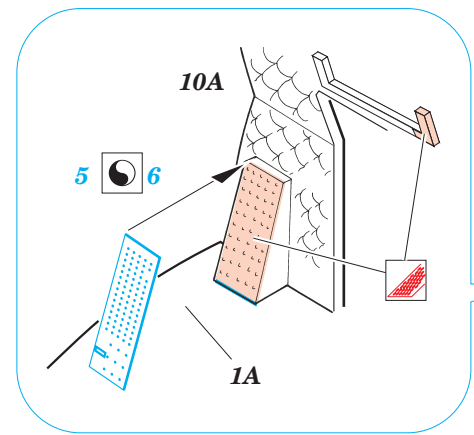

# ACH-47A Chinook

1/48 scale detail set for **ITALERI** kit • sc

**FE355**

ORIGINAL KIT PARTS  
PŮVODNÍ DÍLY STAVEBNICE

PHOTO-ETCHED  
LEPTANÉ DÍLY

**REFERENCES:**

CH-47 Chinook in action.....Aircraft number 91 (Squadron/Signal Publications)

Aerograf Minigraph 27

For further detail sets

I.

II.