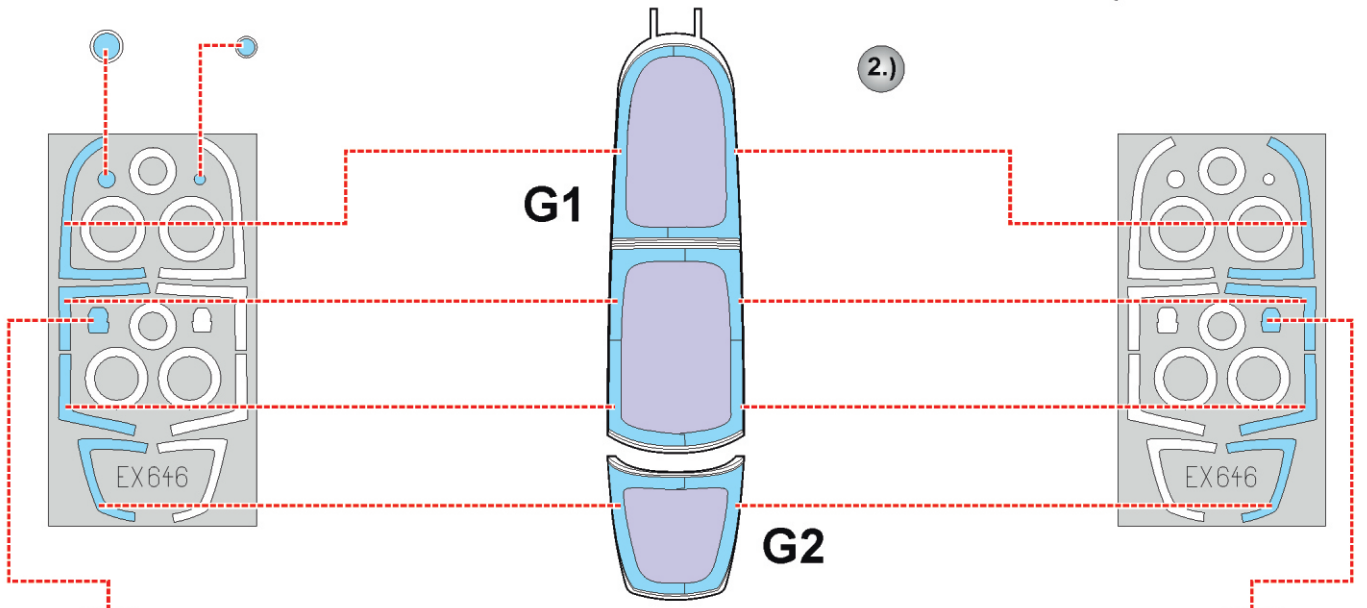

1.)

LIQUID MASK

LIQUID MASK

G4 G3

2.)