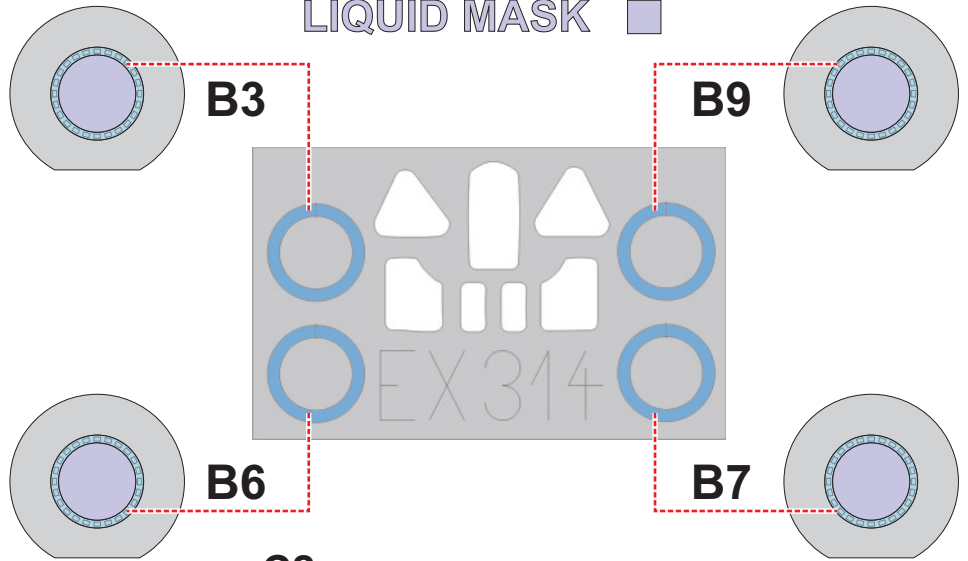

**eduard**  
**MASK**

**EX 314**

# MC 200 1/48

The die-cut mask for accurate canopy frame painting of the  
*Italeri* *scale 1/48 KIT*

LIQUID MASK ■

**C2**

1.)

**C3**

**C4**

**C2**