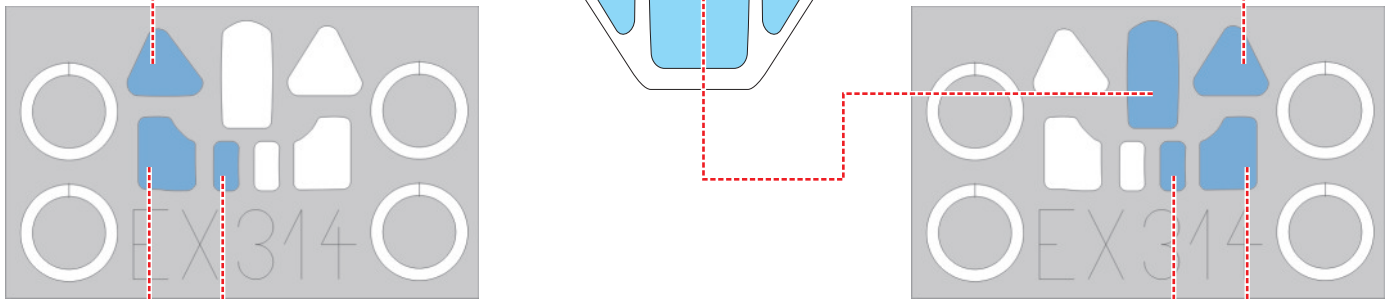

# MC 200 1/48

The die-cut mask for accurate canopy frame painting of the  
*Italeri* *scale 1/48 KIT*

LIQUID MASK ■

**C2**

1.)

**C3**

**C4**

**C2**