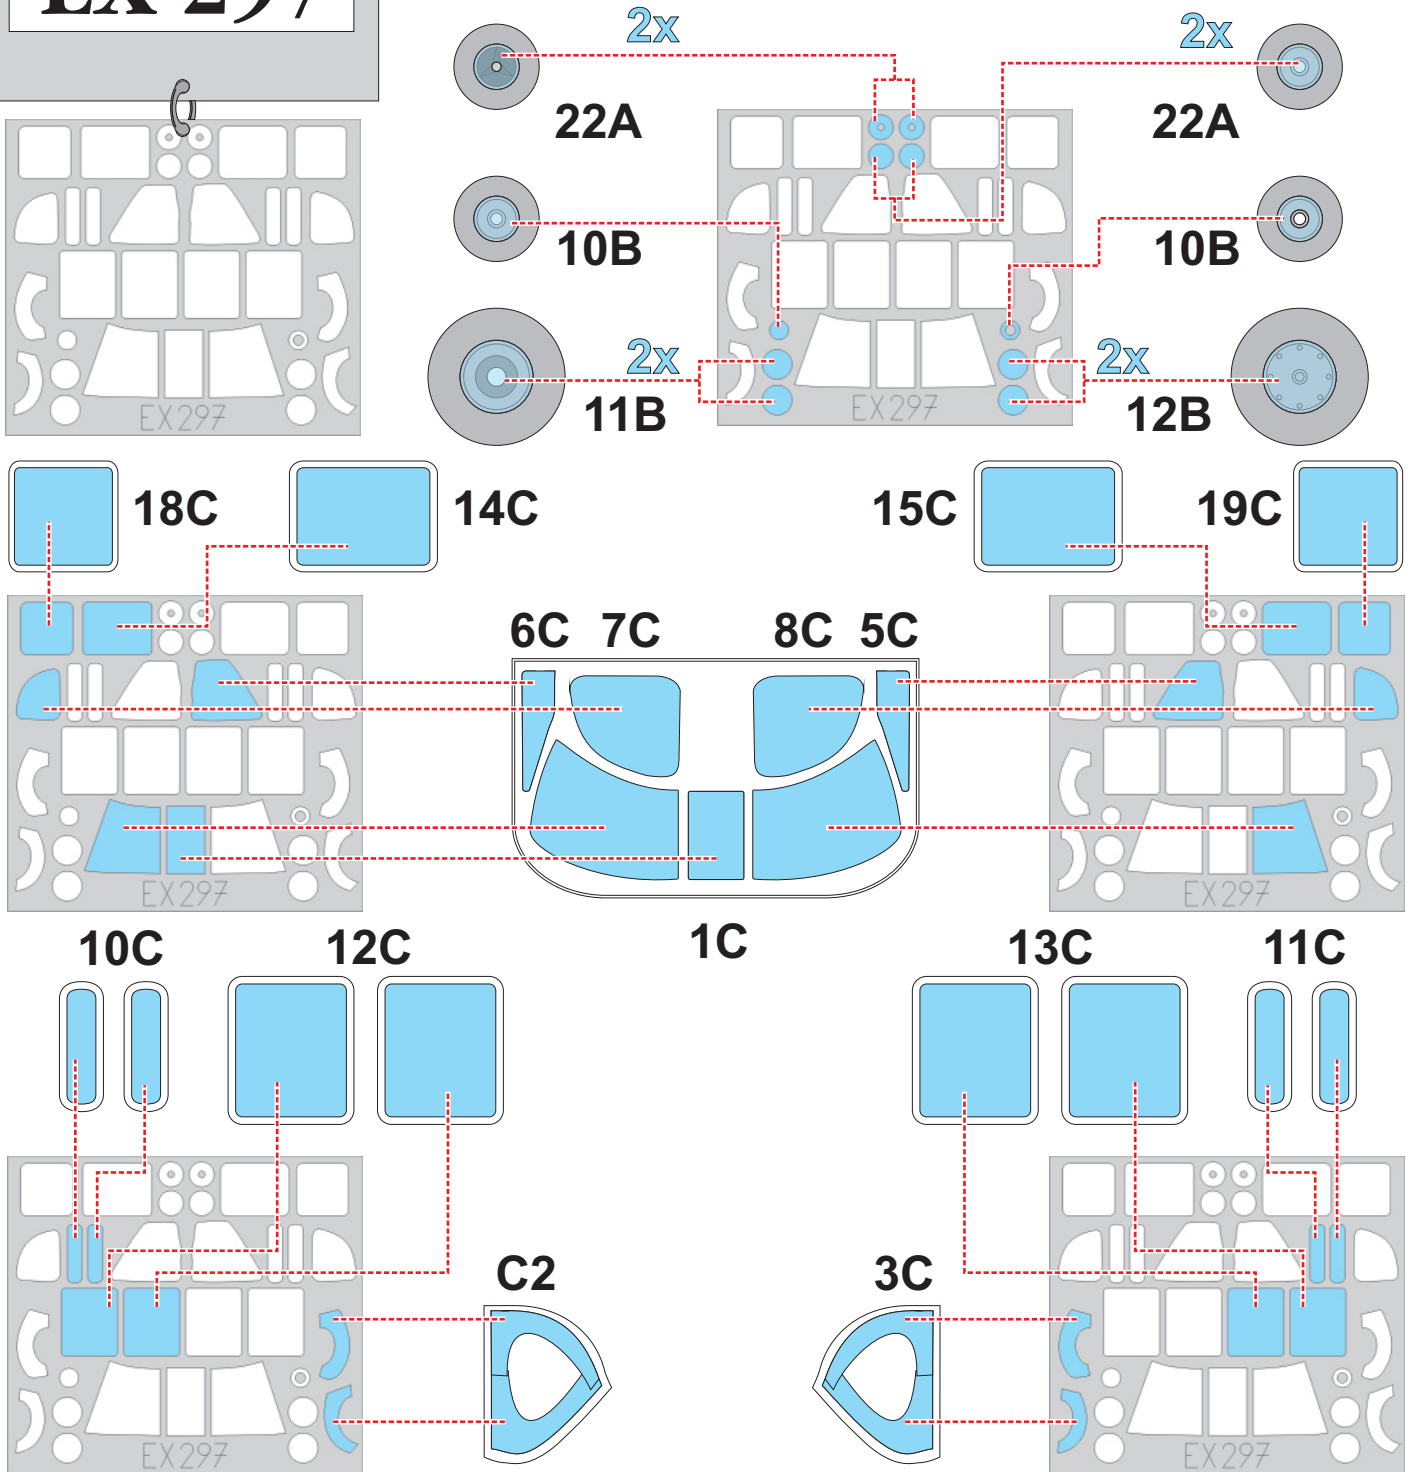

**eduard**  
**MASK**

**EX 297**

# HH-60H 1/48

The die-cut mask for accurate canopy frame painting of the  
*Italeri* scale 1/48 KIT

## LIQUID MASK