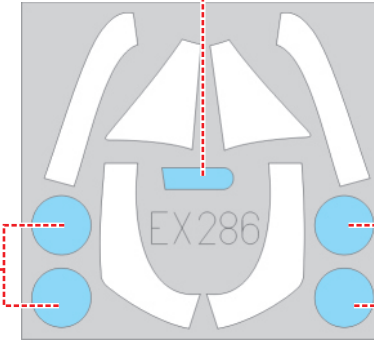

eduard
MASK

EX 286

F-16AM 1/48

The die-cut mask for accurate canopy frame painting of the
Kinetic scale 1/48 KIT

Z15

G9 G10

G9 G10

canopy