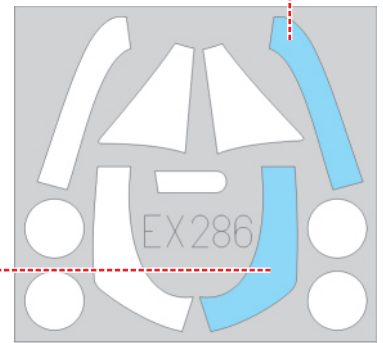

eduard
MASK

EX 286

F-16AM 1/48

The die-cut mask for accurate canopy frame painting of the
Kinetic scale 1/48 KIT

Z15

G9 G10

G9 G10

canopy