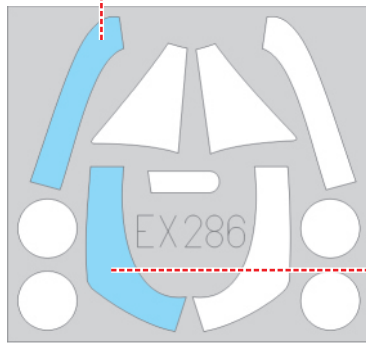

eduard
MASK

EX 286

F-16AM 1/48

The die-cut mask for accurate canopy frame painting of the
Kinetic scale 1/48 KIT

Z15

G9 G10

G9 G10

canopy