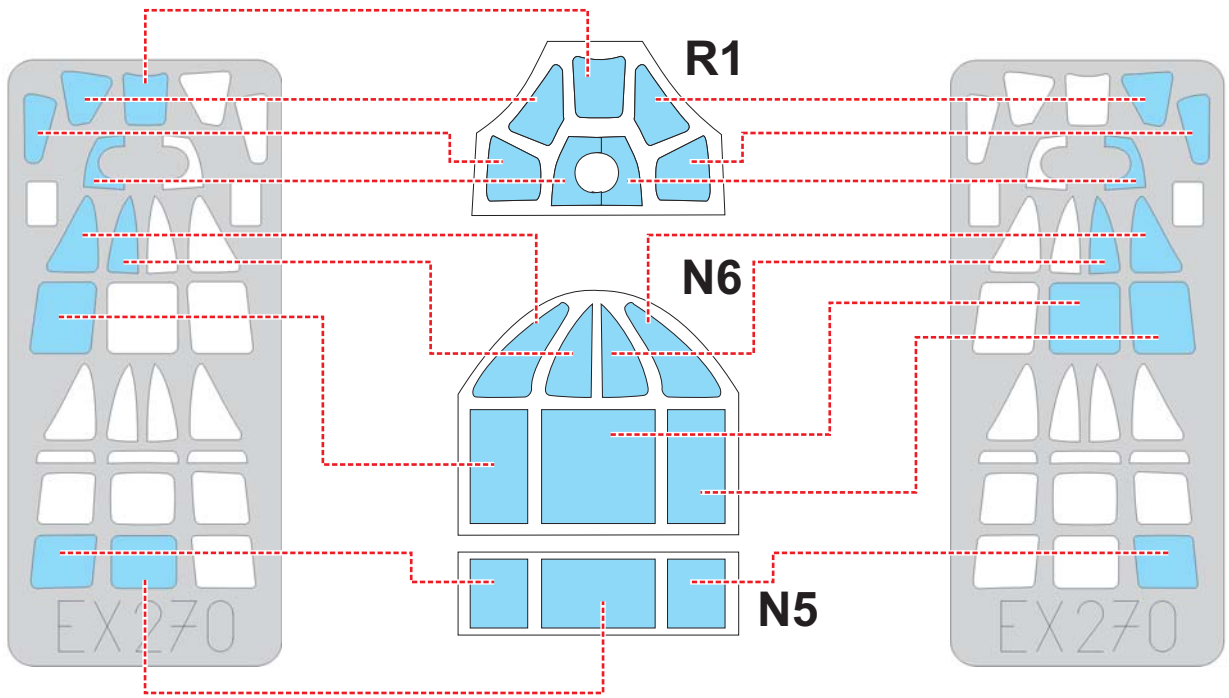

**eduard**  
**MASK**

**EX 270**

# F1M Pete 1/48

The die-cut mask for accurate canopy frame painting of the  
*Hasegawa* scale 1/48 KIT

LIQUID MASK ■