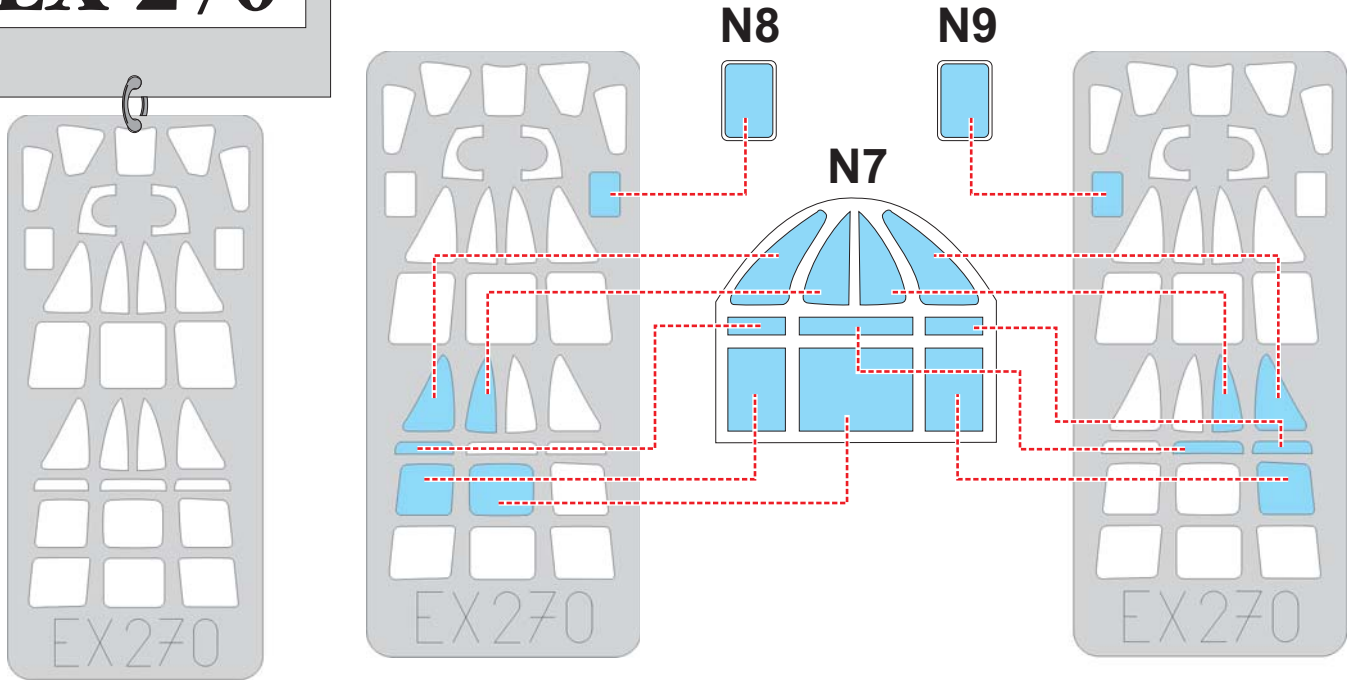

**eduard**  
**MASK**

**EX 270**

# F1M Pete 1/48

The die-cut mask for accurate canopy frame painting of the  
*Hasegawa* scale 1/48 KIT

LIQUID MASK ■