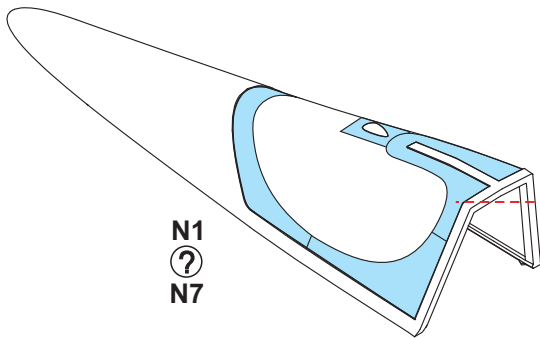

eduard
MASK

Fw 190A-5

The die-cut mask for accurate canopy frame painting of the
Eduard Weekend 1/48 KIT

EX 236

CAMOUFLAGE
COLOR