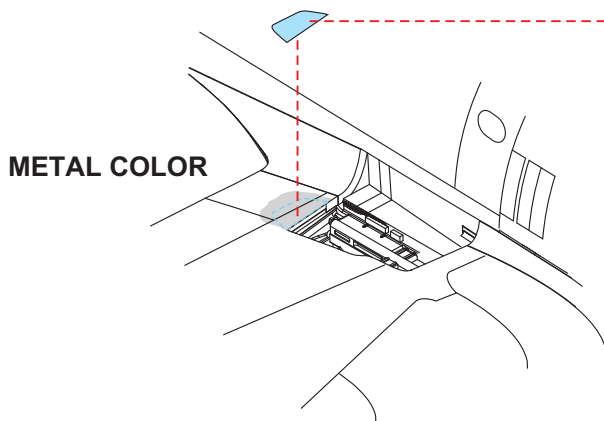

eduard
MASK

Fw 190A-5

The die-cut mask for accurate canopy frame painting of the
Eduard Weekend 1/48 KIT

EX 236

CAMOUFLAGE
COLOR