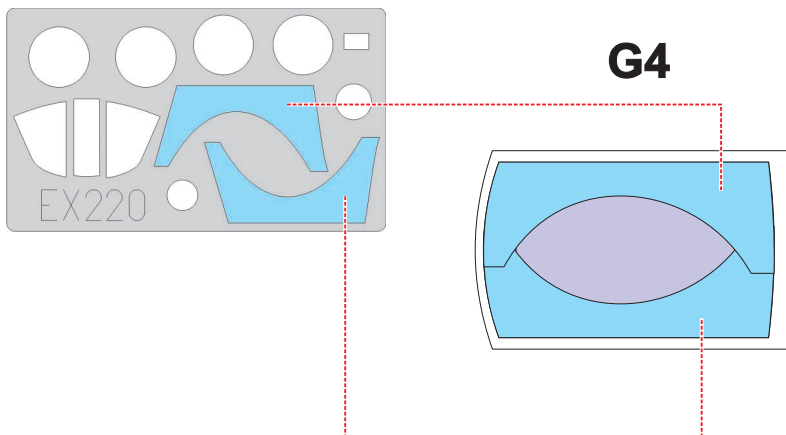

eduard
MASK

EX 220

Sea Hawk FGA Mk.6 1/48

The die-cut mask for accurate canopy frame painting of the
Trumpeter scale 1/48 KIT

LIQUID MASK ■