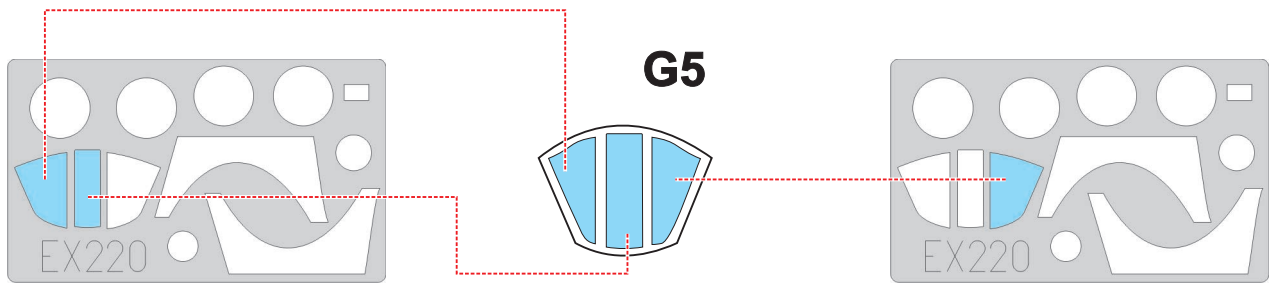

eduard
MASK

EX 220

Sea Hawk FGA Mk.6 1/48

The die-cut mask for accurate canopy frame painting of the
Trumpeter scale 1/48 KIT

LIQUID MASK ■