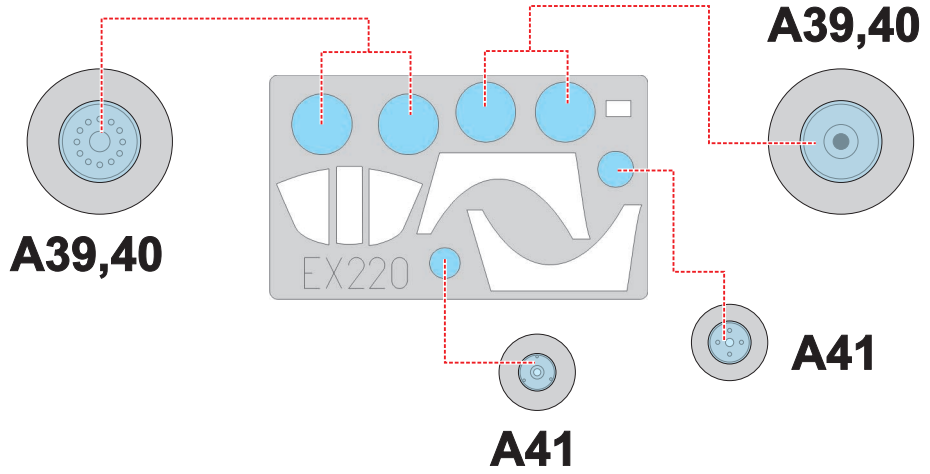

eduard
MASK

EX 220

Sea Hawk FGA Mk.6 1/48

The die-cut mask for accurate canopy frame painting of the
Trumpeter scale 1/48 KIT

LIQUID MASK ■