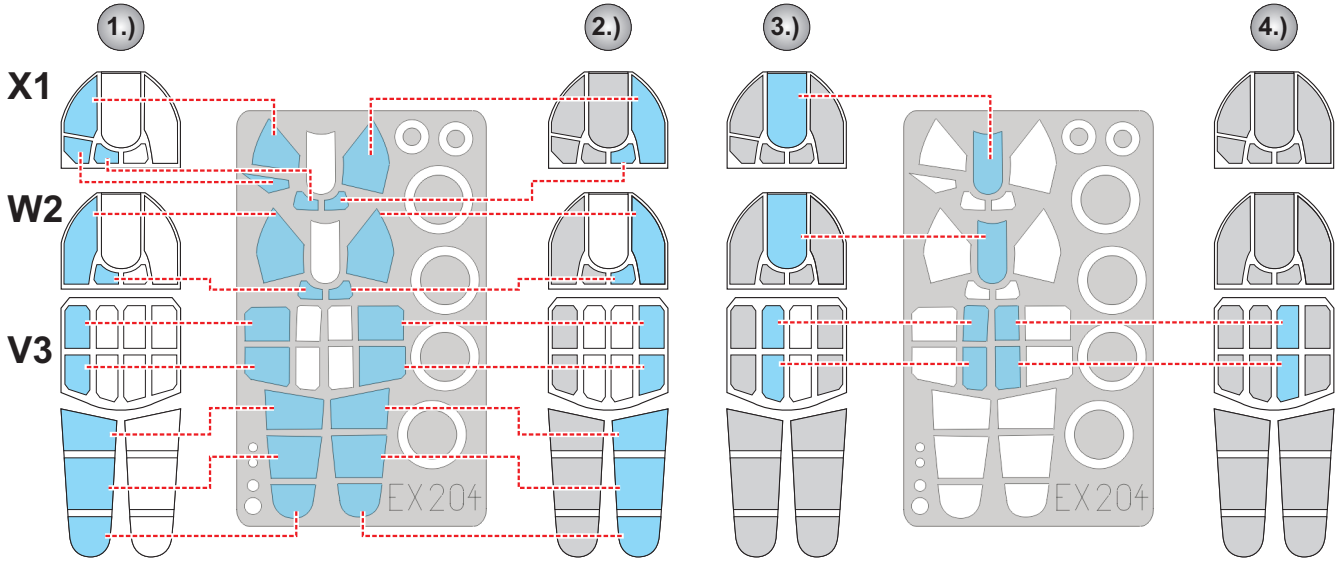

**eduard**  
**MASK**

**EX 204**

# Kittyhawk Mk.III 1/48

The die-cut mask for accurate canopy frame painting of the  
*Hasegawa* scale 1/48 KIT

**5.)** **INTERIOR COLOR**

**6.)** **RUBBER COLOR**

**7.)** **REMOVE MASK**