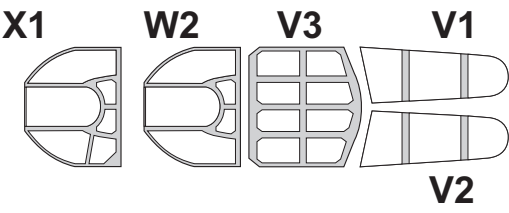

**eduard**  
**MASK**

**EX 204**

# Kittyhawk Mk.III 1/48

The die-cut mask for accurate canopy frame painting of the  
*Hasegawa* scale 1/48 KIT

**5.)** **INTERIOR COLOR**

**6.)** **RUBBER COLOR**

**7.)** **REMOVE MASK**