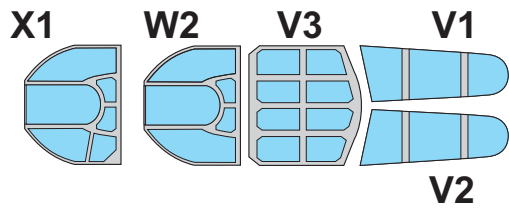

**eduard**  
**MASK**

**EX 204**

# Kittyhawk Mk.III 1/48

The die-cut mask for accurate canopy frame painting of the  
*Hasegawa* scale 1/48 KIT

**5.)** **INTERIOR COLOR**

**6.)** **RUBBER COLOR**

**7.)** **REMOVE MASK**