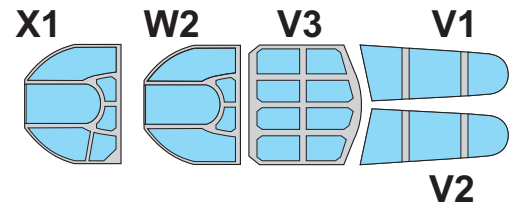

**eduard**  
**MASK**

**EX 204**

# Kittyhawk Mk.III 1/48

The die-cut mask for accurate canopy frame painting of the  
*Hasegawa* scale 1/48 KIT

**5.)** **INTERIOR COLOR**

**6.)** **RUBBER COLOR**

**7.)** **REMOVE MASK**