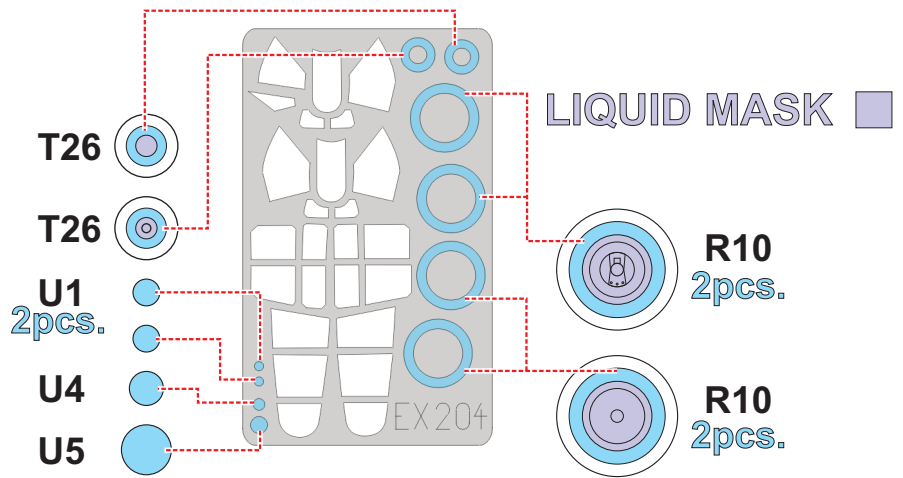

**eduard**  
**MASK**

**EX 204**

# Kittyhawk Mk.III 1/48

The die-cut mask for accurate canopy frame painting of the  
*Hasegawa* scale 1/48 KIT

**5.)** **INTERIOR COLOR**

**6.)** **RUBBER COLOR**

**7.)** **REMOVE MASK**