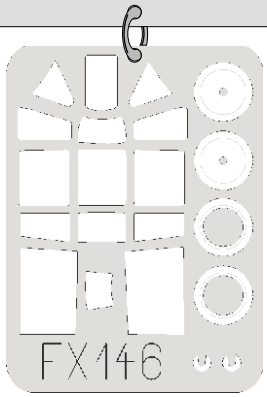

eduard
MASK

Ki-100 I

1/48

The die-cut mask for accurate canopy frame painting of the
Hasegawa scale 1/48 KIT

EX 146

REFERENCES: Maru Mechanic # 002 - Ki-61 Hien
 Bunrin-do, FAOW # 17 - Ki-61 Hien
 Model Art # 263 - Ki-61 Hien