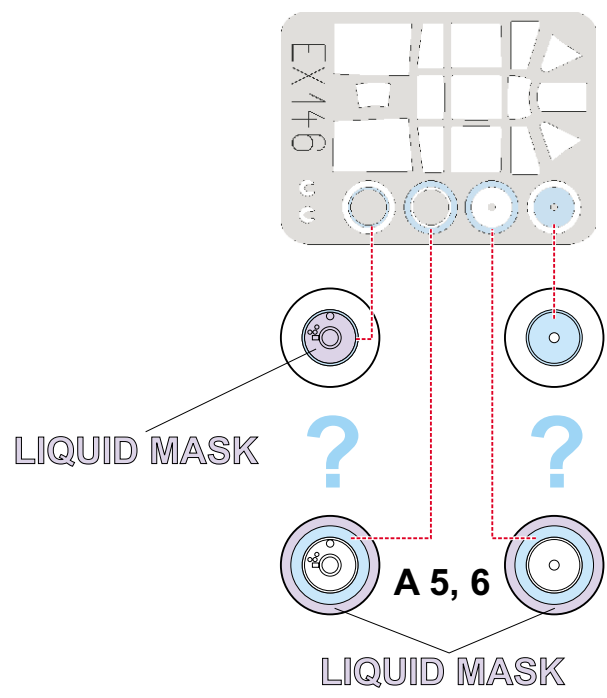

eduard
MASK

Ki-100 I

1/48

The die-cut mask for accurate canopy frame painting of the
Hasegawa scale 1/48 KIT

EX 146

REFERENCES: Maru Mechanic # 002 - Ki-61 Hien
 Bunrin-do, FAOW # 17 - Ki-61 Hien
 Model Art # 263 - Ki-61 Hien