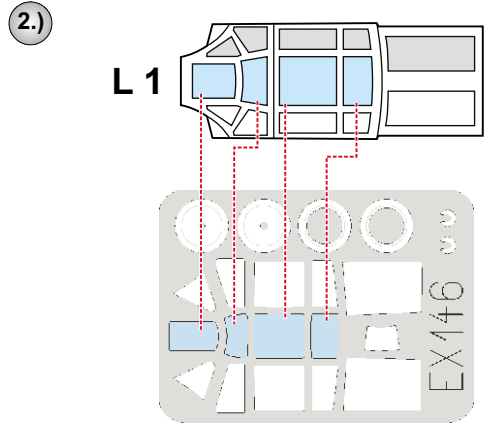

eduard
MASK

Ki-100 I

1/48

The die-cut mask for accurate canopy frame painting of the
Hasegawa scale 1/48 KIT

EX 146

REFERENCES: Maru Mechanic # 002 - Ki-61 Hien
 Bunrin-do, FAOW # 17 - Ki-61 Hien
 Model Art # 263 - Ki-61 Hien