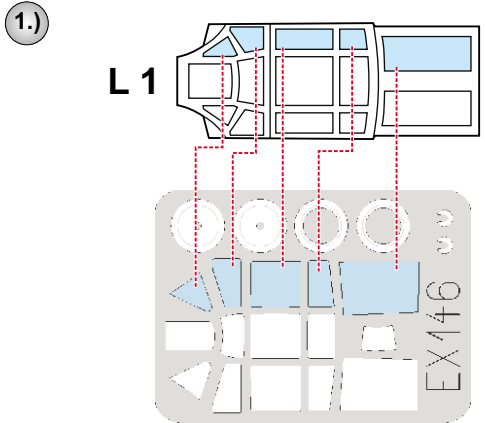

eduard
MASK

Ki-100 I

1/48

The die-cut mask for accurate canopy frame painting of the
Hasegawa scale 1/48 KIT

EX 146

REFERENCES: Maru Mechanic # 002 - Ki-61 Hien
 Bunrin-do, FAOW # 17 - Ki-61 Hien
 Model Art # 263 - Ki-61 Hien