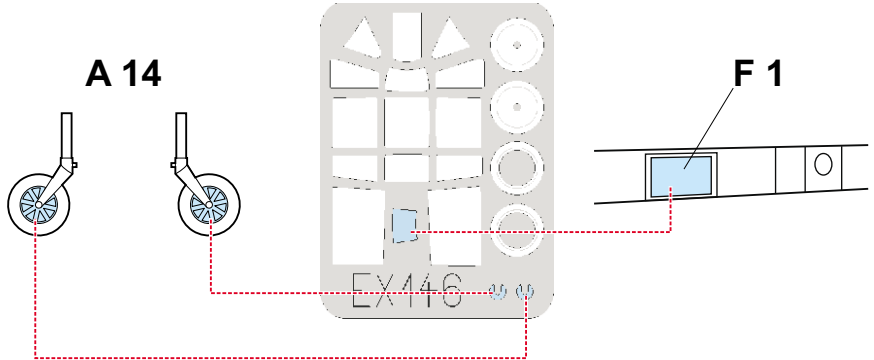

eduard
MASK

Ki-100 I

1/48

The die-cut mask for accurate canopy frame painting of the
Hasegawa scale 1/48 KIT

EX 146

REFERENCES: Maru Mechanic # 002 - Ki-61 Hien
 Bunrin-do, FAOW # 17 - Ki-61 Hien
 Model Art # 263 - Ki-61 Hien