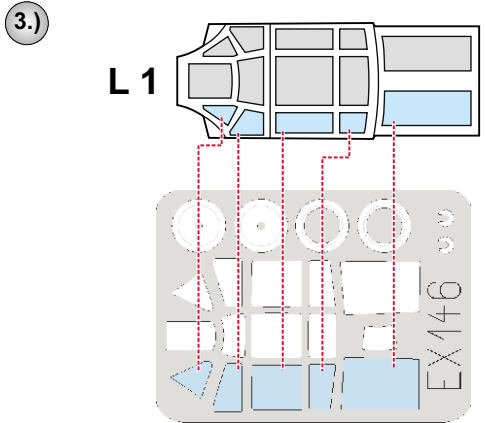

eduard
MASK

Ki-100 I

1/48

The die-cut mask for accurate canopy frame painting of the
Hasegawa scale 1/48 KIT

EX 146

REFERENCES: Maru Mechanic # 002 - Ki-61 Hien
 Bunrin-do, FAOW # 17 - Ki-61 Hien
 Model Art # 263 - Ki-61 Hien