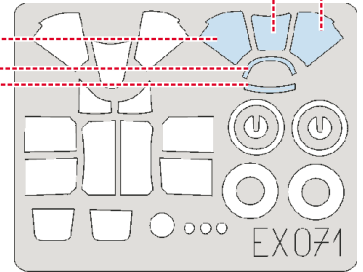

eduard
MASK

EX 071

F6F Hellcat 1/48

FOR Academy / Hasegawa 1/48 KIT

N1

version F6F-3

LIQUID MASK

EX071