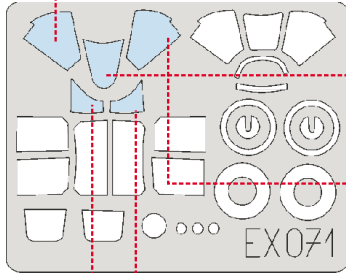

EX071

Q1

version F6F-5

M8

version F6F-3

version F6F-5