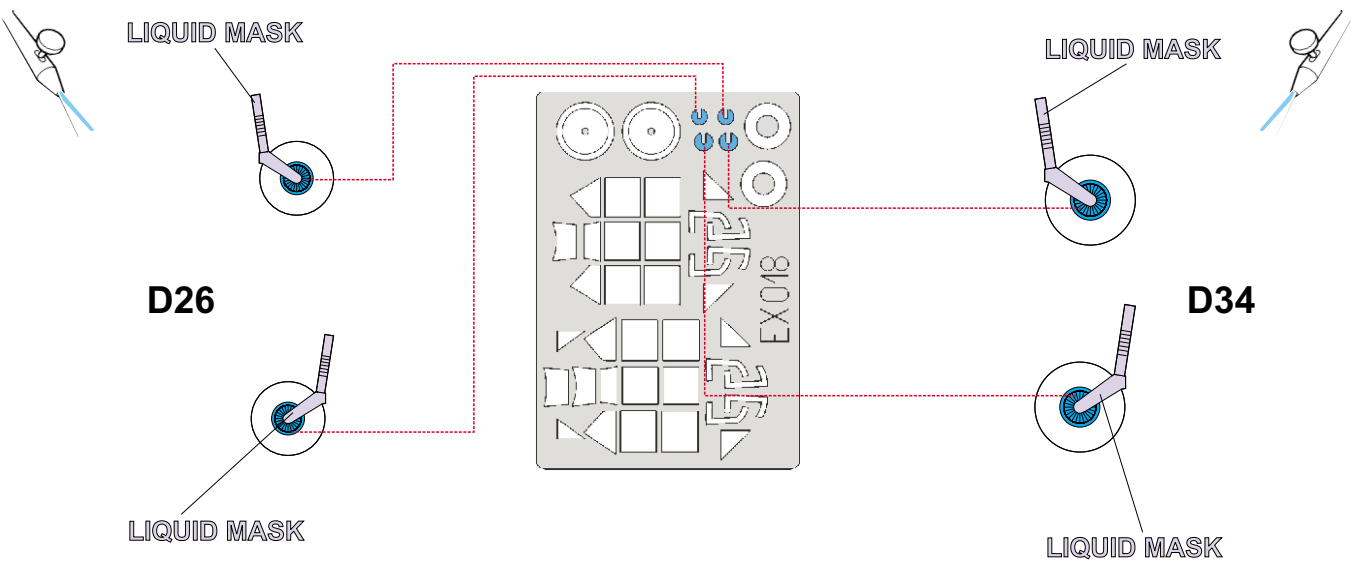

eduard
MASK

EX 018

Bf 109F 1/48

The die-cut mask for accurate canopy frame painting of the
Hasegawa scale 1/48 KIT

REFERENCES:
MODEL ART #408
REPLIC #17;48
MONOGRAFIE LOTNYCZE

1.)

2.)

1.)