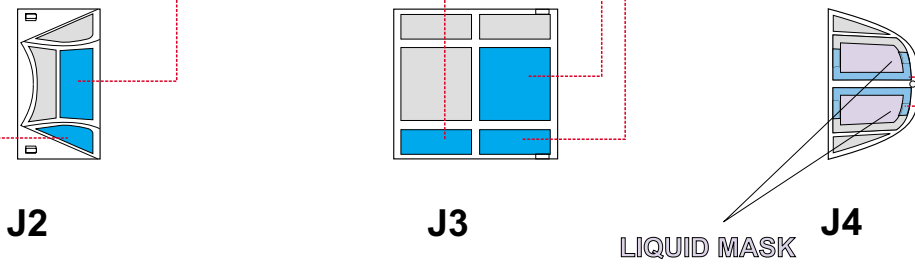

eduard
MASK

EX 018

Bf 109F 1/48

The die-cut mask for accurate canopy frame painting of the
Hasegawa scale 1/48 KIT

REFERENCES:
MODEL ART #408
REPLIC #17;48
MONOGRAFIE LOTNYCZE

1.)

2.)

1.)