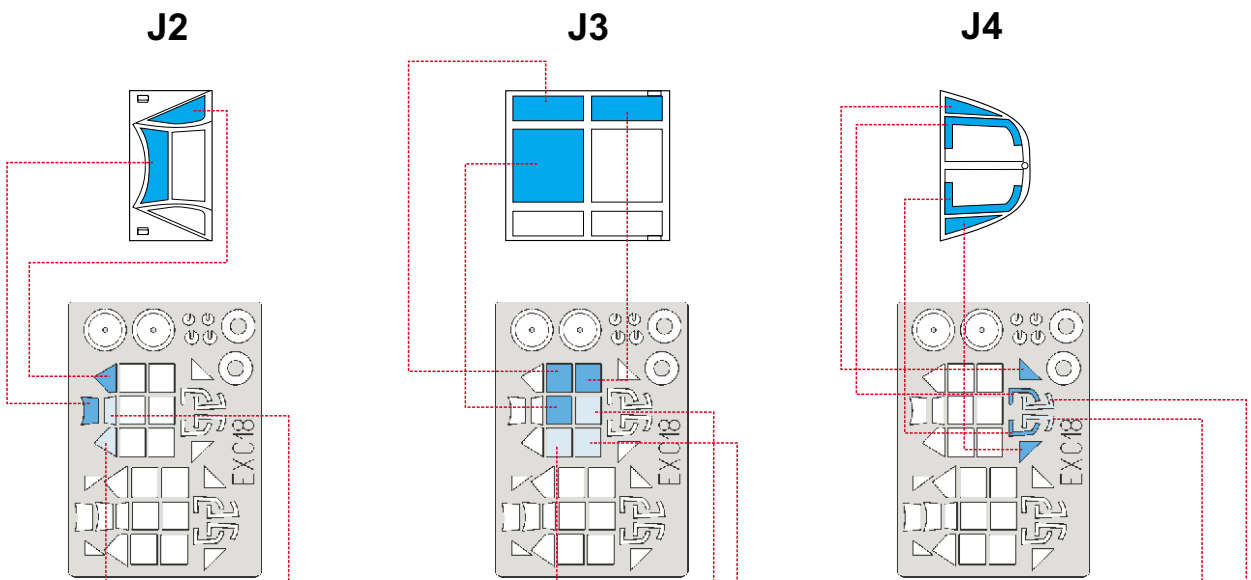

eduard
MASK

EX 018

Bf 109F 1/48

The die-cut mask for accurate canopy frame painting of the
Hasegawa scale 1/48 KIT

REFERENCES:
MODEL ART #408
REPLIC #17;48
MONOGRAFIE LOTNYCZE

1.)

2.)

1.)