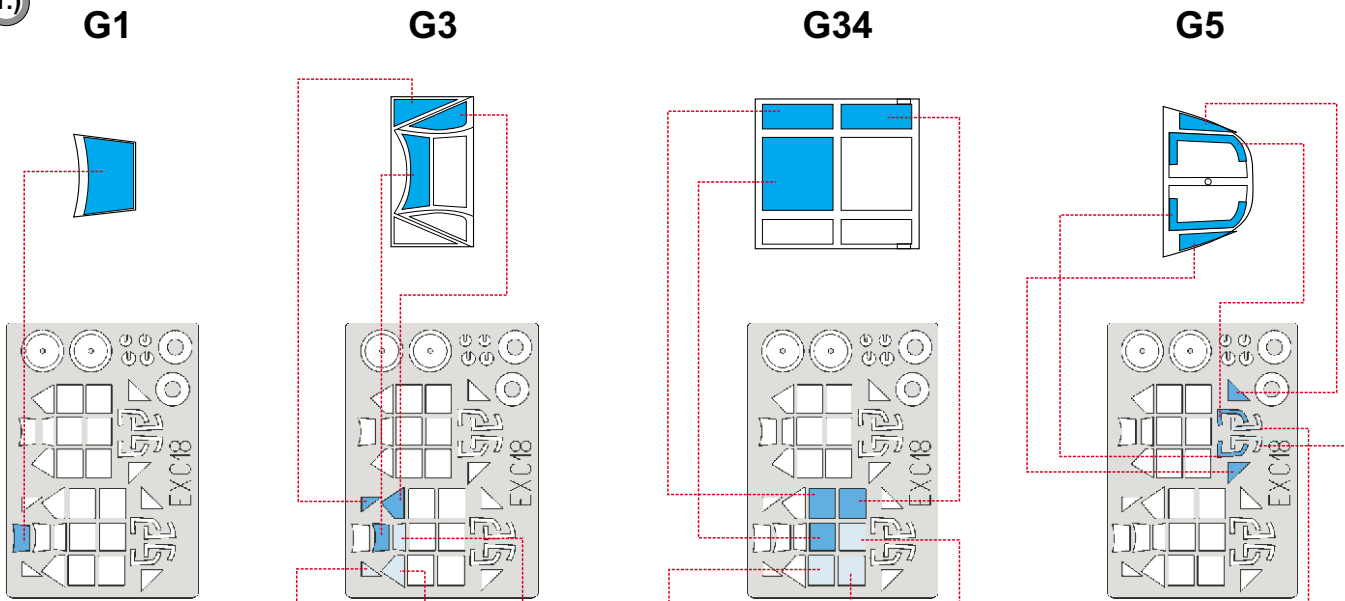

eduard
MASK

EX 018

Bf 109F 1/48

The die-cut mask for accurate canopy frame painting of the
Hasegawa scale 1/48 KIT

REFERENCES:
MODEL ART #408
REPLIC #17;48
MONOGRAFIE LOTNYCZE

1.)

2.)

1.)