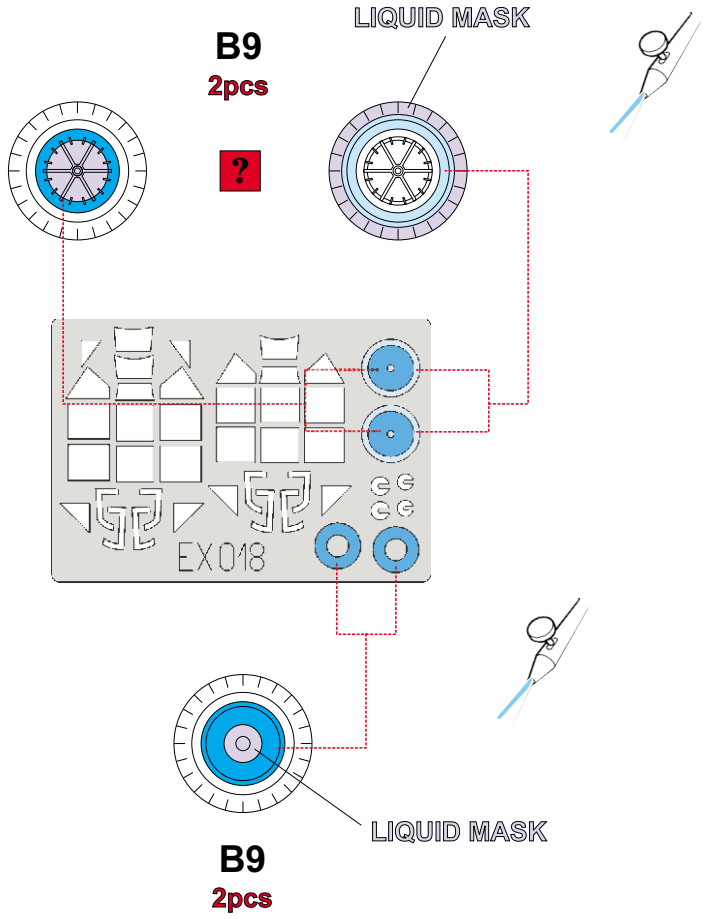

eduard
MASK

EX 018

Bf 109F 1/48

The die-cut mask for accurate canopy frame painting of the
Hasegawa scale 1/48 KIT

REFERENCES:
MODEL ART #408
REPLIC #17;48
MONOGRAFIE LOTNYCZE

1.)

2.)

1.)