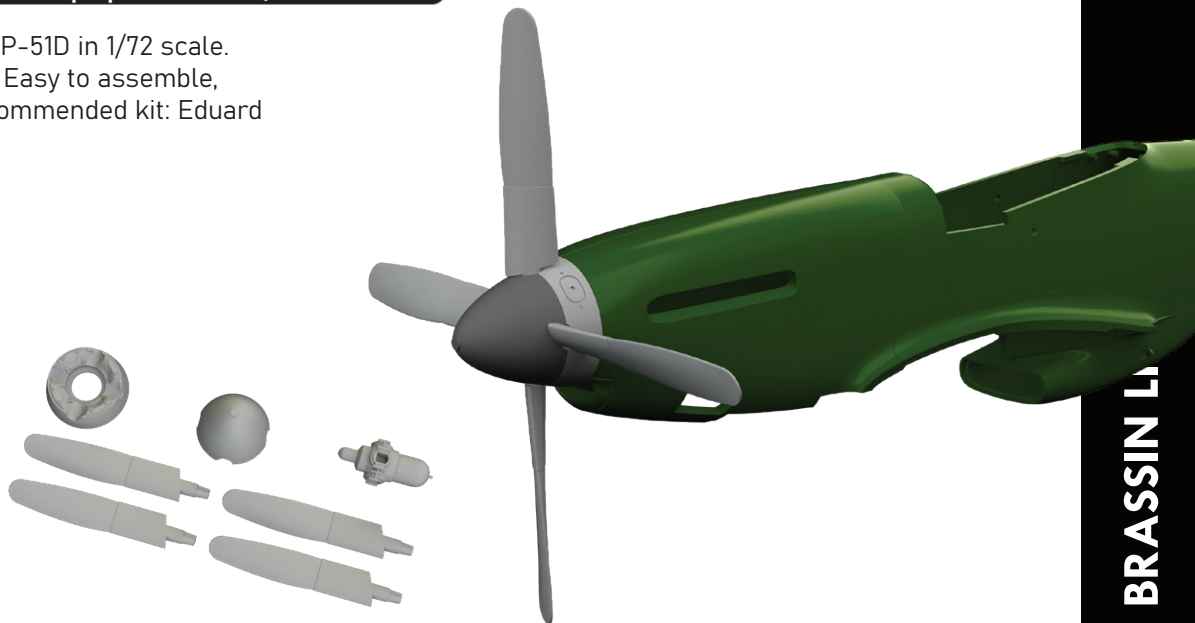

672361 P-51D Hamilton Standard propeller PRINT 1/72 Eduard

Brassin set - propeller for P-51D in 1/72 scale.
Made by direct 3D printing. Easy to assemble,
replaces plastic parts. Recommended kit: Eduard

Set contains:

- 3D print: 3 parts
- resin: 4 parts
- decals: no
- photo-etched details: no
- painting mask: no