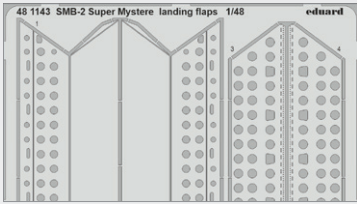

481143 SMB-2 Super Mystere
landing flaps 1/48 Special Hobby
(1 part)

DETAIL