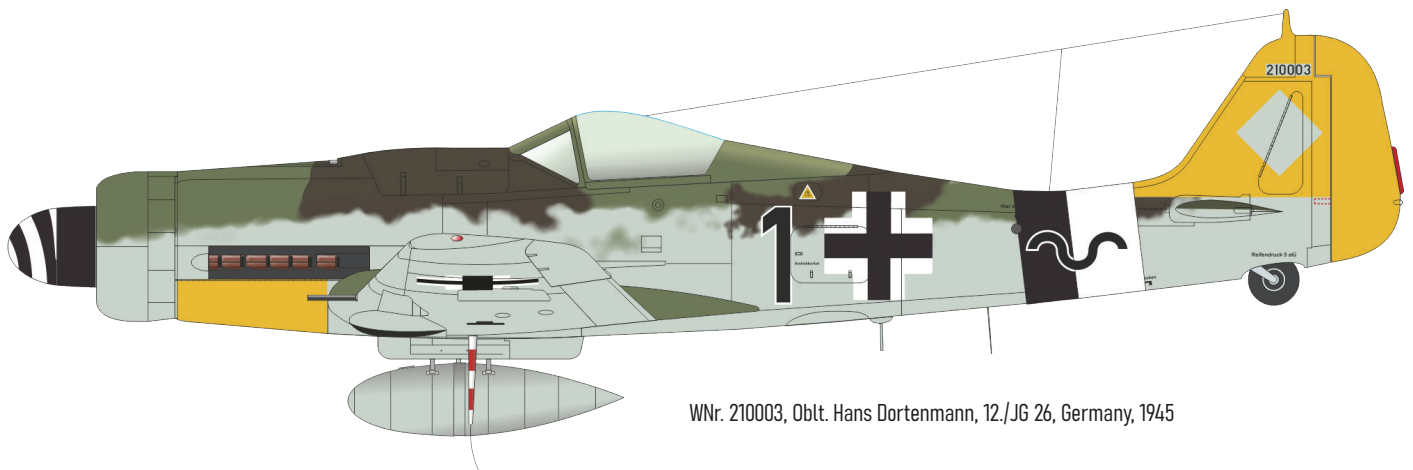

KIT PARTS

84102-OBT2 No Preview

WNr. 600424, Lt. Heinz Sachsenberg, München-Riem, Germany, April-May 1945

WNr. 210194, Fw. Werner Hohenberg, Stab I./JG 2, Merzhausen, Germany, January, 1945

WNr. 210909, Maj. Gerhard Barkhorn, Stab JG 6, Welzow, Germany, February 1945