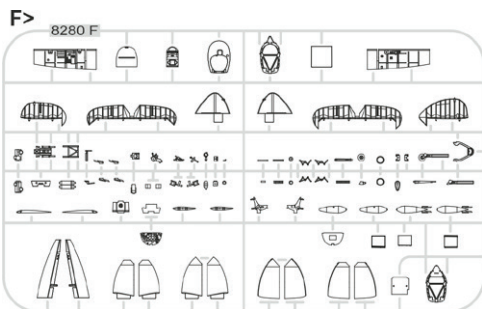

MARKING OPTIONS: 6

BRASSIN: No

RELATED PRODUCTS:

FE1223 Spitfire Mk.XVI seatbelts STEEL (PE-Set)

648307 Spitfire Mk.XVI top cowl (Brassin)

3DL48041 Spitfire Mk.XVI SPACE (3D Decal Set)

KIT PARTS

TB572, S/Ldr Henry Zary, No. 403 Squadron,
B.114 Diepholz, Germany, April-May 1945