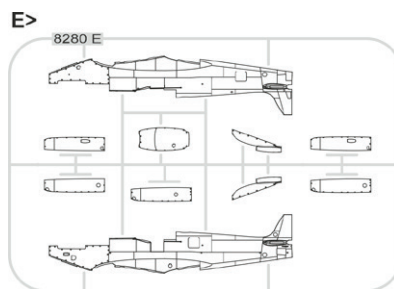

The ProfiPACK edition kit of British fighter aircraft Spitfire Mk.XVI in 1/48 scale. It is possible to built either the Spitfire Mark Sixteen with standard canopy and with high back from the kit.

BASIC INFO:

NAME: **Spitfire Mk.XVI High Back**

CAT. NO.: 8286

SCALE: 1/48

EDITION: ProfiPACK

CONTENTS:

SPRUES: Eduard

PE-SETS: Yes, pre-painted

PAINTING MASK: Yes

MARKING OPTIONS: 6

BRASSIN: No

RELATED PRODUCTS:

FE1223 Spitfire Mk.XVI seatbelts STEEL (PE-Set)

648307 Spitfire Mk.XVI top cowl (Brassin)

3DL48041 Spitfire Mk.XVI SPACE (3D Decal Set)

KIT PARTS