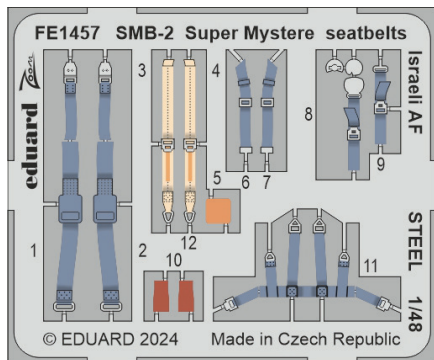

3DL72039 L-29 SPACE
1/72 AMK/Eduard

FE1457 SMB-2 Super Mystere seatbelts Israeli AF STEEL 1/48 Special Hobby