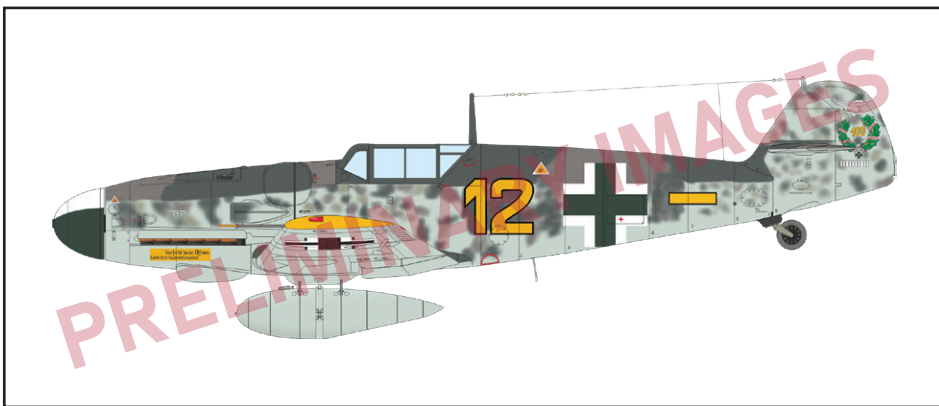

The Weekend edition kit of German WWII fighter aircraft Bf 109G-6 in 1/48 scale. The real Messerschmitts presented in this kit were all built in Erla Leizig factory.

BASIC INFO:

NAME: **Bf 109G-6 Erla**

CAT. NO.: 84201

SCALE: 1/48

EDITION: Weekend

CONTENTS:

SPRUES: Eduard

PE-SETS: No

PAINTING MASK: No

MARKING OPTIONS: 4

BRASSIN: No

RELATED PRODUCTS:

48885 Bf 109G-6 (PE-Set)

FE910 Bf 109G seatbelts STEEL (PE-Set)

FE1170 Bf 109G-6 Weekend (PE-Set)

644003 Bf 109G-6 LööK (Brassin)

644060 Bf 109G-6 LööKplus (Brassin)

648247 Bf 109G exhaust stacks (Brassin)

648250 Bf 109G-6 engine & fuselage guns (Brassin)

648255 Bf 109G-6 propeller (Brassin)

648261 Bf 109G-6 wheels (Brassin)

648265 Bf 109G external fuel tanks (Brassin)

648309 Bf 109G undercarriage legs BRONZE (Brassin)

648843 Bf 109G-6 cockpit PRINT (Brassin)

3DL48014 Bf 109G-6 SPACE (3D Decal Set)

D48025 Bf 109G stencils (Decal Set)

D48027 Bf 109G Balkenkreuze (Decal Set)

D48045 Bf 109G-6 national insignia (Decal Set)

EX510 Bf 109G camo scheme - Erla (Mask)

EX512 Bf 109G spinner spirals (Mask)

EX525 Bf 109G-6 classic canopy (Mask)