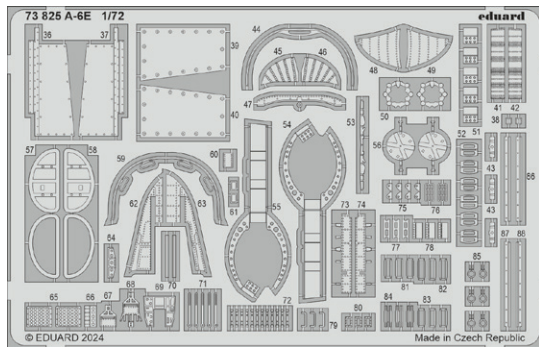

481143 SMB-2 Super Mystere landing flaps
1/48 Special Hobby

481145 B-26B bomb bay
1/48 ICM

491455 B-26B rear interior
1/48 ICM

491456 SMB-2 Super Mystere Israeli AF
1/48 Special Hobby

73825 A-6E
1/72 Trumpeter