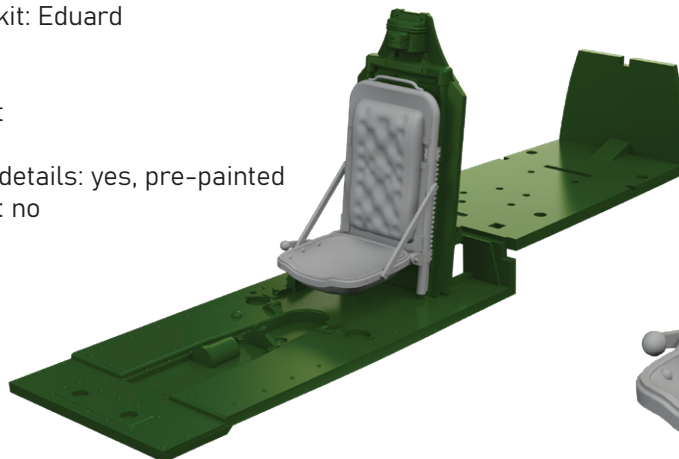

6481009 P-51B/C/D seat Type 3 PRINT 1/48 Eduard

Brassin set - pilot seat for P-51B or P-51C or P-51D in 1/48 scale. Made by direct 3D printing. Easy to assemble, replaces plastic parts. Recommended kit: Eduard

Set contains:

- 3D print: 1 part
- decals: no
- photo-etched details: yes, pre-painted
- painting mask: no