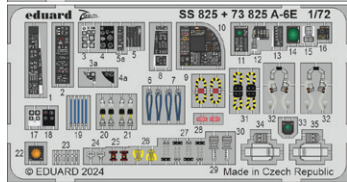

481143 SMB-2 Super Mystere landing flaps
1/48 Special Hobby

481145 B-26B bomb bay
1/48 ICM

491455 B-26B rear interior
1/48 ICM

491456 SMB-2 Super Mystere Israeli AF
1/48 Special Hobby

73825 A-6E
1/72 Trumpeter