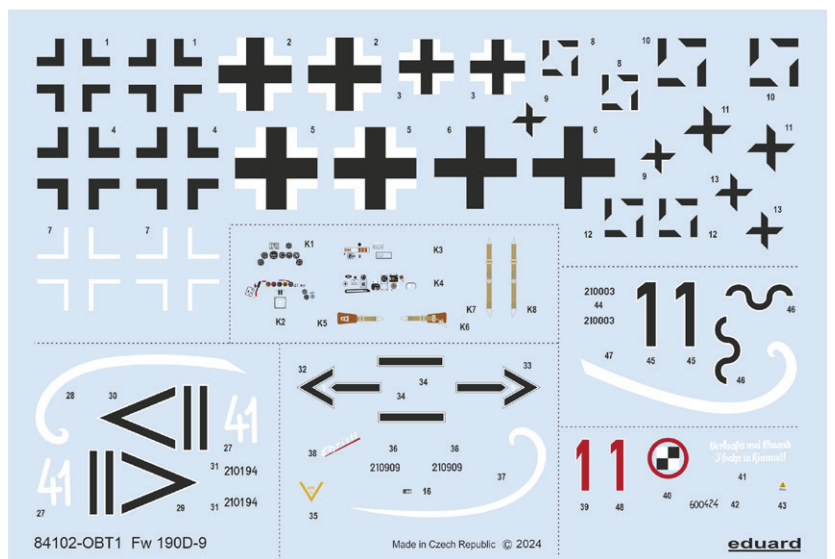

RELATED PRODUCTS:

48651 Fw 190D-9 (PE-Set)

FE1209 Fw 190D-9 Weekend (PE-Set)

644014 Fw 190D-9 LööK (Brassin)

648688 Fw 190D exhaust stacks (Brassin)

648737 Fw 190D landing flaps PRINT (Brassin)

648757 Fw 190D landing flaps wooden PRINT (Brassin)

3DL48185 Fw 190D-9 SPACE (3D Decal Set)

EX328 Fw 190D Weekend (Mask)