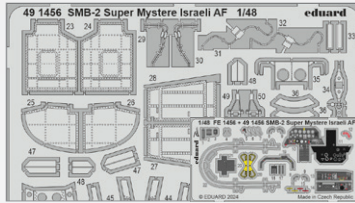

DETAIL

491451 B-24J nose & radio
compartment 1/48 Hobby Boss
(2 parts)

491455 B-26B rear interior
1/48 ICM
(2 parts)

DETAIL

491456 SMB-2 Super Mystere Israeli
AF 1/48 Special Hobby
(2 parts)

DETAIL

72738 A-6E electronic equipment
1/72 Trumpeter
(1 part)