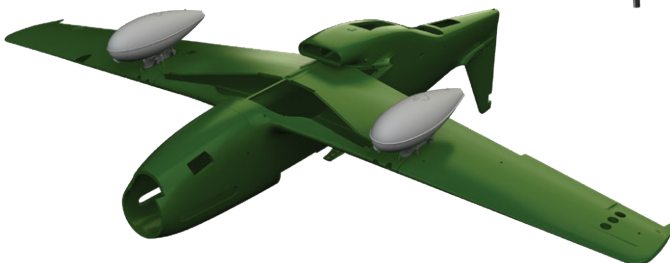

6481005 P-51B/C 75gal drop tank early PRINT 1/48 Eduard

Brassin set - fuel drop tanks for P-51B or P-51C in 1/48 scale. The set consists of 2 tanks. Made by direct 3D printing. Easy to assemble, replaces plastic parts. Recommended kit: Eduard

Set contains:

- 3D print: 6 parts
- decals: yes
- photo-etched details: no
- painting mask: no