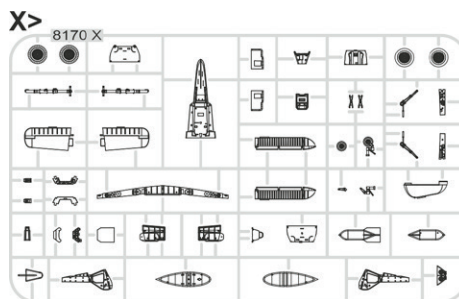

WNr. 600424, Lt. Heinz Sachsenberg, München-Riem, Germany, April-May 1945