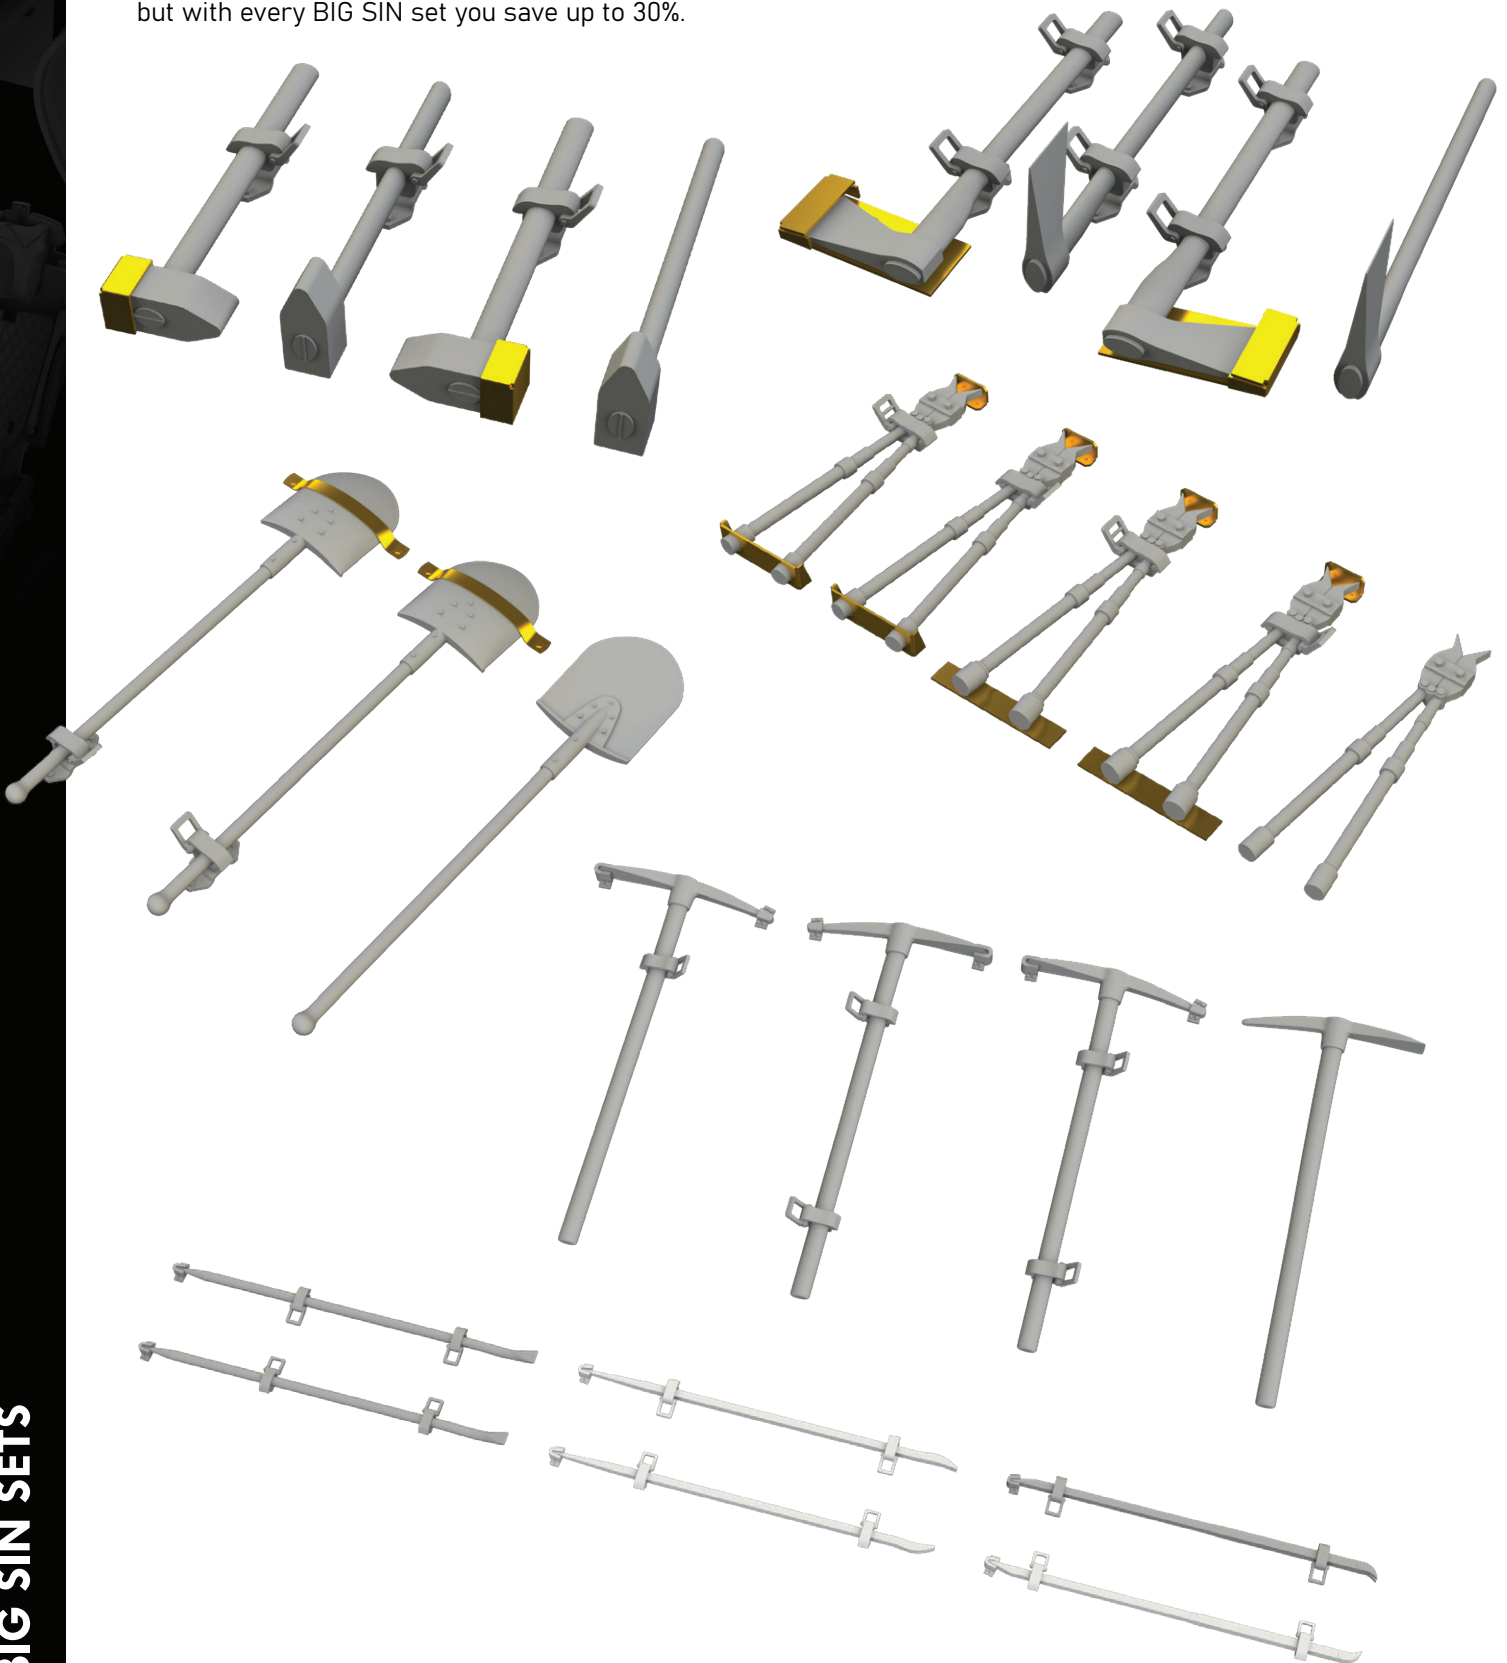

- LööK set (pre-painted Brassin dashboard & Steelbelts)
- gun barrels
- exhaust stacks
- undercarriage wheels

Löökt

674011 Bf 109F LööKplus 1/72 Eduard

Collection of 4 sets for Bf 109F in 1/72 scale.
Recommended kit: Eduard

- LööK set (pre-painted Brassin dashboard & Steelbelts)
- gun barrels
- exhaust stacks
- undercarriage wheels

Löökt

SIN635001 WWII German tool set 1/35

Collection of 6 sets of tools for German WWII AFV in 1/35 scale.

- pickaxes
- crowbars
- wire cutters
- shovels
- axes
- hammers

All sets included in this BIG SIN are available separately, but with every BIG SIN set you save up to 30%.

SIN648127 F-16C Block 42 till 2005 1/48 Kinetic