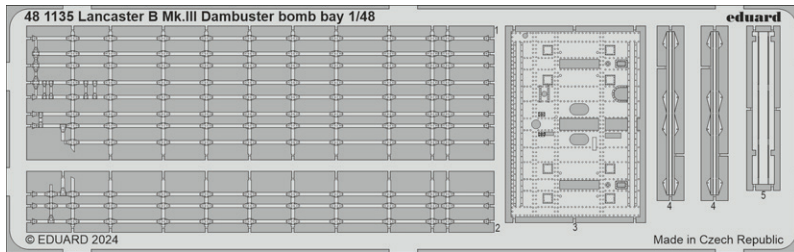

BIG49413 Lancaster B Mk.III Dambuster PART II 1/48 HKM

- 481133 Lancaster B Mk.III Dambuster undercarriage 1/48
- 481135 Lancaster B Mk.III Dambuster bomb bay 1/48
- 481136 Lancaster B Mk.III Dambuster radiators 1/48