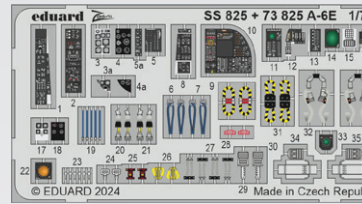

SS825 A-6E 1/72 Trumpeter (1 part)

DETAIL