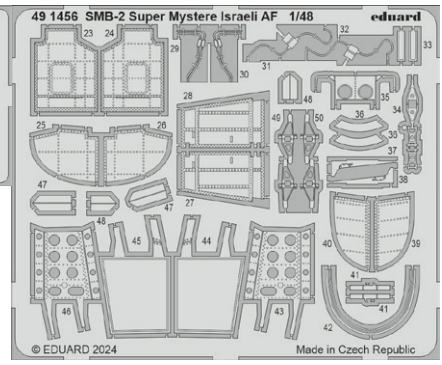

481143 SMB-2 Super Mystere landing flaps
1/48 Special Hobby

481145 B-26B bomb bay
1/48 ICM

491455 B-26B rear interior
1/48 ICM

491456 SMB-2 Super Mystere Israeli AF
1/48 Special Hobby

73825 A-6E
1/72 Trumpeter