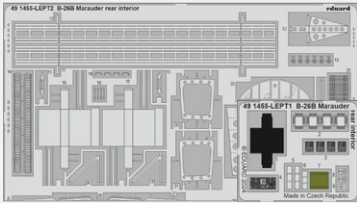

491455 B-26B rear interior
1/48 ICM
(2 parts)

DETAIL