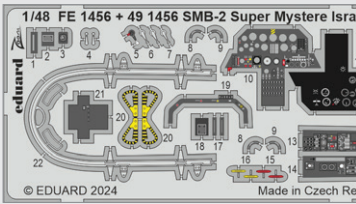

DETAIL

73825 A-6E
1/72 Trumpeter
(2 parts)

DETAIL

73827 F-15J MSIP
1/72 Fine Molds
(2 parts)

DETAIL

PHOTO-ETCHED SETS

ZOOM

FE1456 SMB-2 Super Mystere Israeli AF 1/48 Special Hobby (1 part)