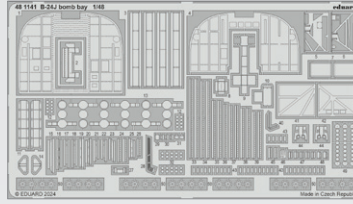

DETAIL

PHOTO-ETCHED SETS

53311 USS Ranger CV-4 part 1
1/350 Trumpeter
(1 part)

DETAIL

481140 B-24J undercarriage
1/48 Hobby Boss
(1 part)

DETAIL

481141 B-24J bomb bay
1/48 Hobby Boss
(1 part)

DETAIL