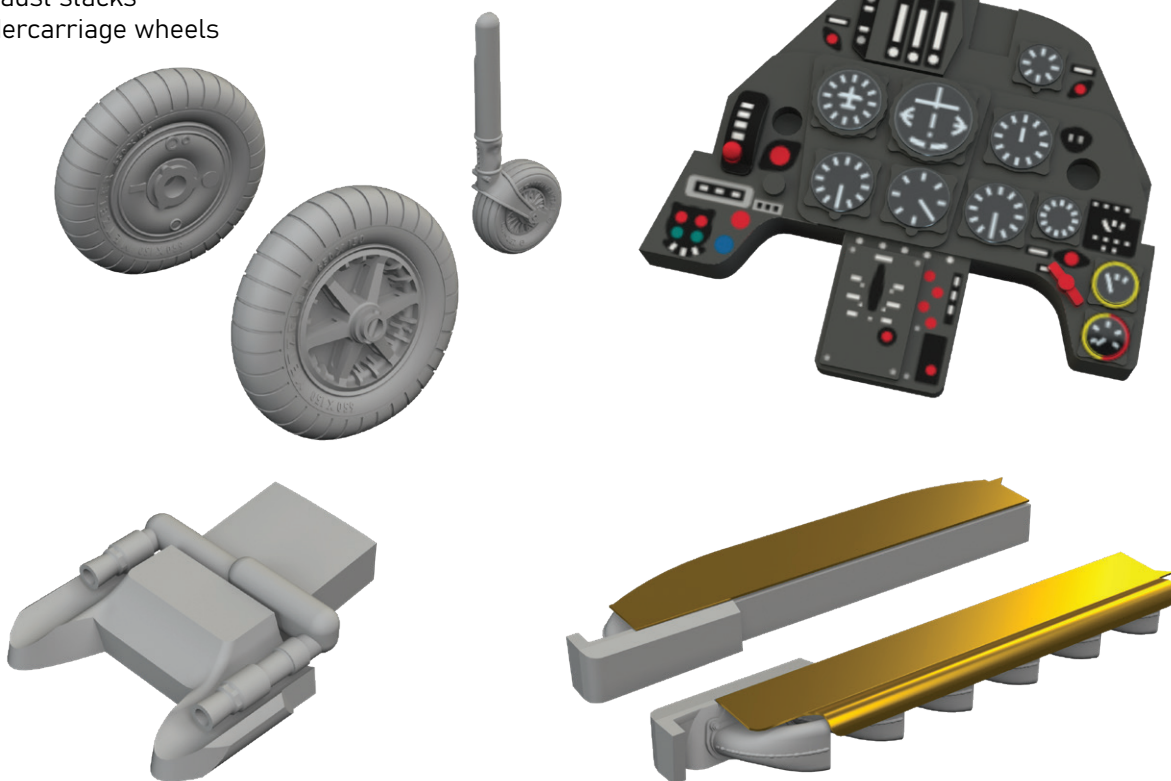

674011 Bf 109F LööKplus 1/72 Eduard

Collection of 4 sets for Bf 109F in 1/72 scale.
Recommended kit: Eduard

- LööK set (pre-painted Brassin dashboard & Steelbelts)
- gun barrels
- exhaust stacks
- undercarriage wheels

Löökt