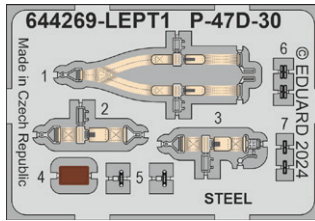

644274 P-47D-30 LööKpkus 1/48 MINIART

Collection of 3 sets for P-47D-30 in 1/48 scale.
Recommended kit: Miniart

- LööK set (pre-painted Brassin dashboard & Steelbelts)
- TFace painting mask
- undercarriage wheels

LööKt