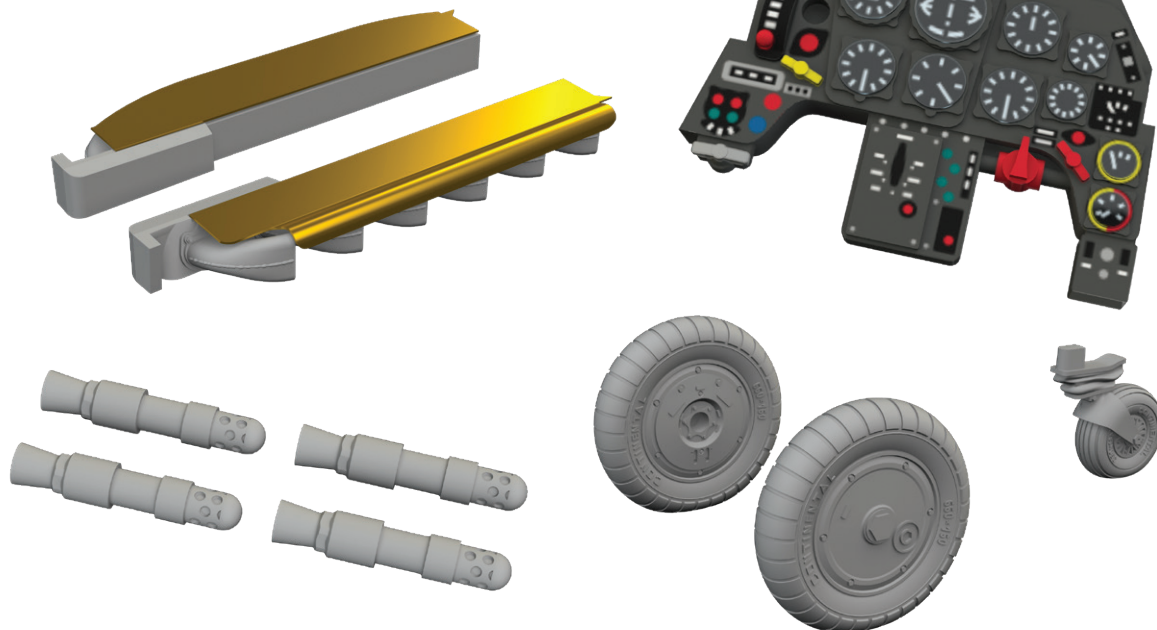

674010 Bf 109G-6 LööKplus 1/72 Eduard

Collection of 4 sets for Bf 109G-6 in 1/72 scale.
Recommended kit: Eduard

- LööK set (pre-painted Brassin dashboard & Steelbelts)
- gun barrels
- exhaust stacks
- undercarriage wheels

Löökt