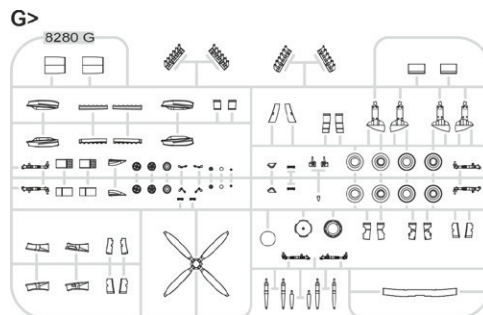

MARKING OPTIONS: 6

BRASSIN: No

RELATED PRODUCTS:

FE1223 Spitfire Mk.XVI seatbelts STEEL (PE-Set)

648307 Spitfire Mk.XVI top cowl (Brassin)

3DL48041 Spitfire Mk.XVI SPACE (3D Decal Set)

KIT PARTS

TB572, S/Ldr Henry Zary, No. 403 Squadron,
B.114 Diepholz, Germany, April-May 1945