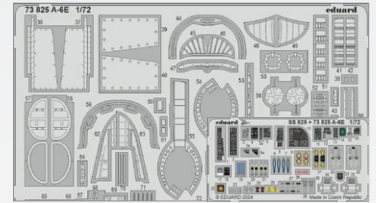

73825 A-6E
1/72 Trumpeter
(2 parts)

DETAIL