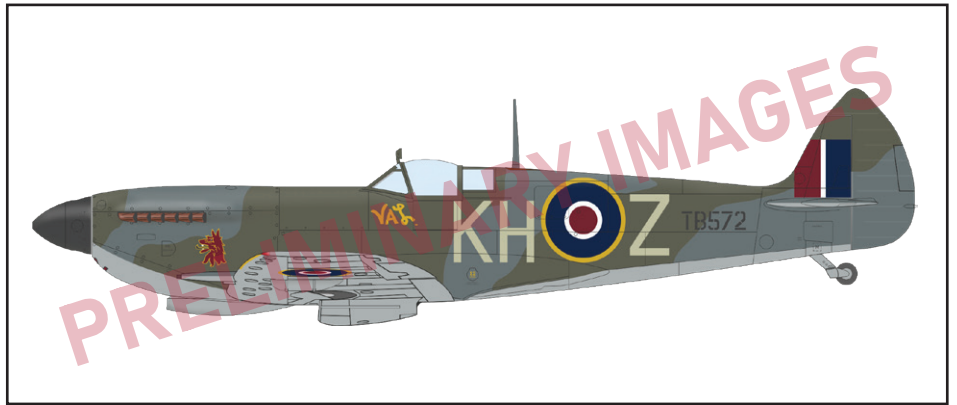

The ProfiPACK edition kit of British fighter aircraft Spitfire Mk.XVI in 1/48 scale. It is possible to built either the Spitfire Mark Sixteen with standard canopy and with high back from the kit.

BASIC INFO:

NAME: **Spitfire Mk.XVI High Back**

CAT. NO.: 8286

SCALE: 1/48

EDITION: ProfiPACK

CONTENTS:

SPRUES: Eduard

PE-SETS: Yes, pre-painted

PAINTING MASK: Yes

MARKING OPTIONS: 6

BRASSIN: No

RELATED PRODUCTS:

FE1223 Spitfire Mk.XVI seatbelts STEEL (PE-Set)

648307 Spitfire Mk.XVI top cowl (Brassin)

3DL48041 Spitfire Mk.XVI SPACE (3D Decal Set)