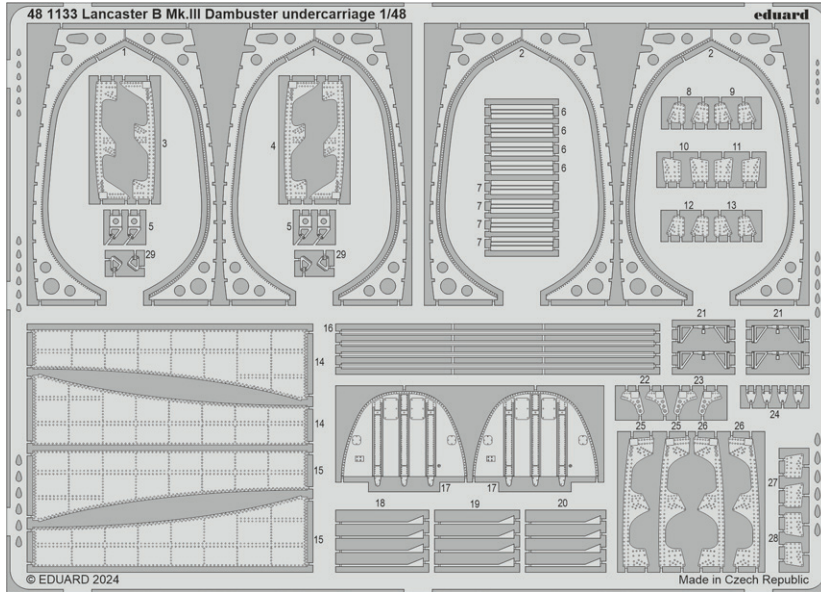

BIG49413 Lancaster B Mk.III Dambuster PART II 1/48 HKM

- 481133 Lancaster B Mk.III Dambuster undercarriage 1/48
- 481135 Lancaster B Mk.III Dambuster bomb bay 1/48
- 481136 Lancaster B Mk.III Dambuster radiators 1/48