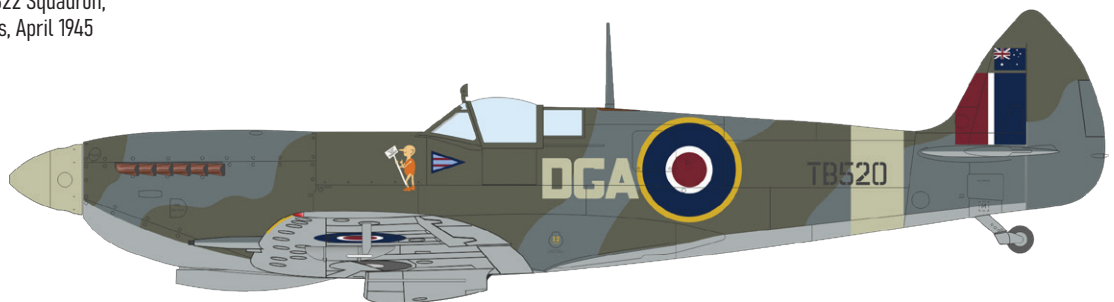

F/Lt G.M. Braidwood, No. 322 Squadron,
B.106 Twente, Netherlands, April 1945

TB520, W/Cdr Donald G. Andrews,
Coltishall Wing, RAF Mattaske, United Kingdom,
March-May 1945

The Weekend edition kit of German WWII fighter aircraft Bf 109G-6 in 1/48 scale. The real Messerschmitts presented in this kit were all built in Erla Leizig factory.