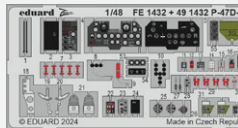

BIG4940 P-47D-30 1/48 MINIART

DETAIL