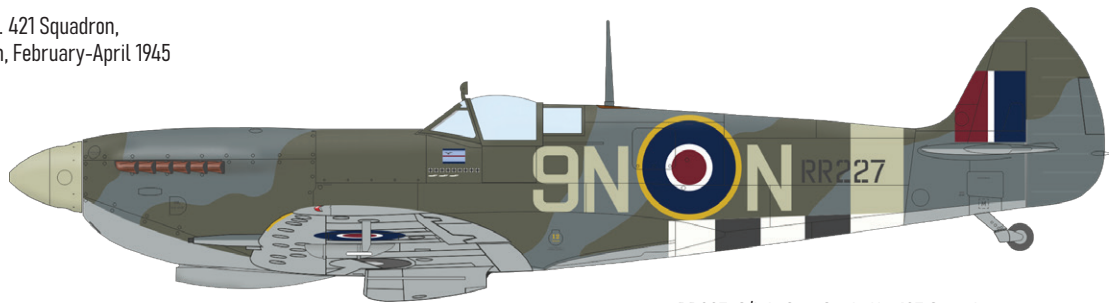

RR227, S/Ldr Otto Smik, No. 127 Squadron,
B.60 Grimbergen, Belgium, November 1944