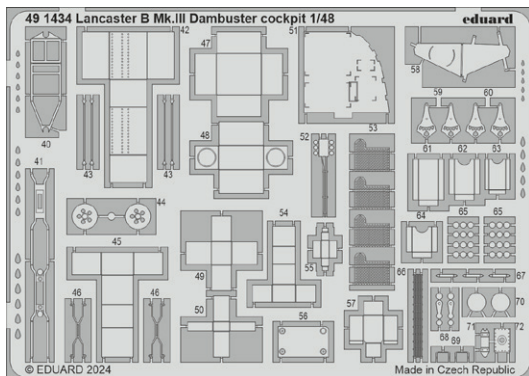

BIG49412 Lancaster B Mk.III Dambuster PART I 1/48 HKM

- 491434 Lancaster B Mk.III Dambuster cockpit 1/48
- FE1435 Lancaster B Mk.III Dambuster seatbelts STEEL 1/48
- EX1027 Lancaster B Mk.III Dambuster 1/48