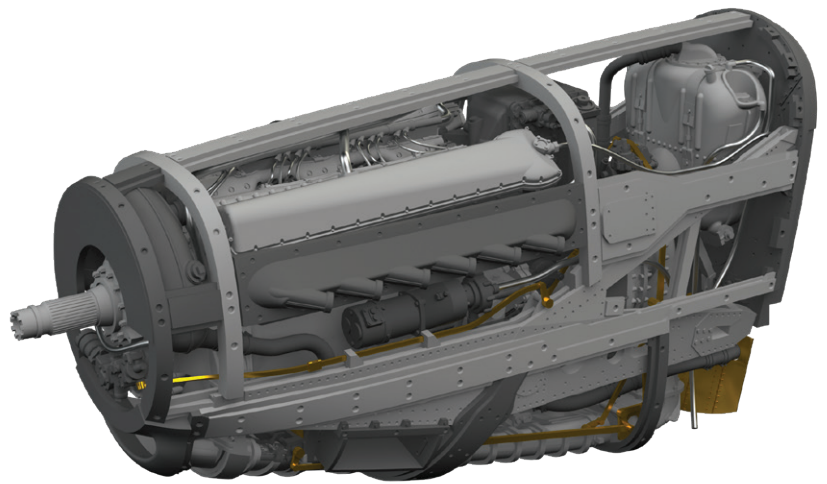

6481004 P-51B/C engine 1/48 Eduard

Brassin set - engine for P-51B or P-51C in 1/48 scale. The cowlings are included. Recommended kit: Eduard

Set contains:

- resin: 55 parts
- decals: no
- photo-etched details: yes
- painting mask: no