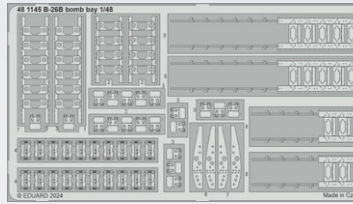

481142 B-24J bomb racks
1/48 Hobby Boss
(1 part)

DETAIL

481143 SMB-2 Super Mystere
landing flaps 1/48 Special Hobby
(1 part)

DETAIL

481144 B-26B exterior
1/48 ICM
(1 part)

DETAIL

481145 B-26B bomb bay
1/48 ICM
(1 part)