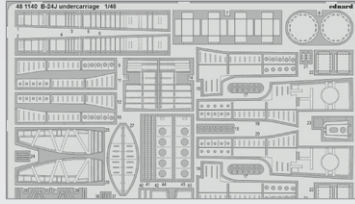

DETAIL

PHOTO-ETCHED SETS

53311 USS Ranger CV-4 part 1
1/350 Trumpeter
(1 part)

DETAIL

481140 B-24J undercarriage
1/48 Hobby Boss
(1 part)

DETAIL

481141 B-24J bomb bay
1/48 Hobby Boss
(1 part)

DETAIL