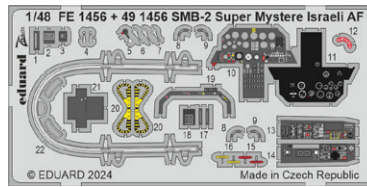

481143 SMB-2 Super Mystere landing flaps
1/48 Special Hobby

481145 B-26B bomb bay
1/48 ICM

491455 B-26B rear interior
1/48 ICM

491456 SMB-2 Super Mystere Israeli AF
1/48 Special Hobby

73825 A-6E
1/72 Trumpeter