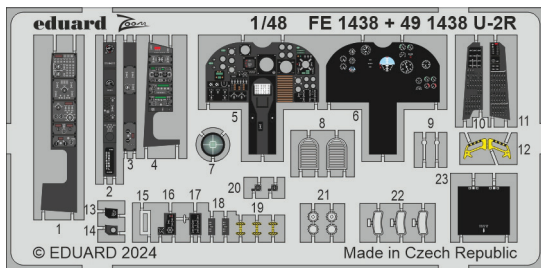

BIG49411 U-2R 1/48 Hobby Boss

- 491438 U-2R 1/48
- FE1439 U-2R seatbelts STEEL 1/48
- EX1021 U-2R 1/48