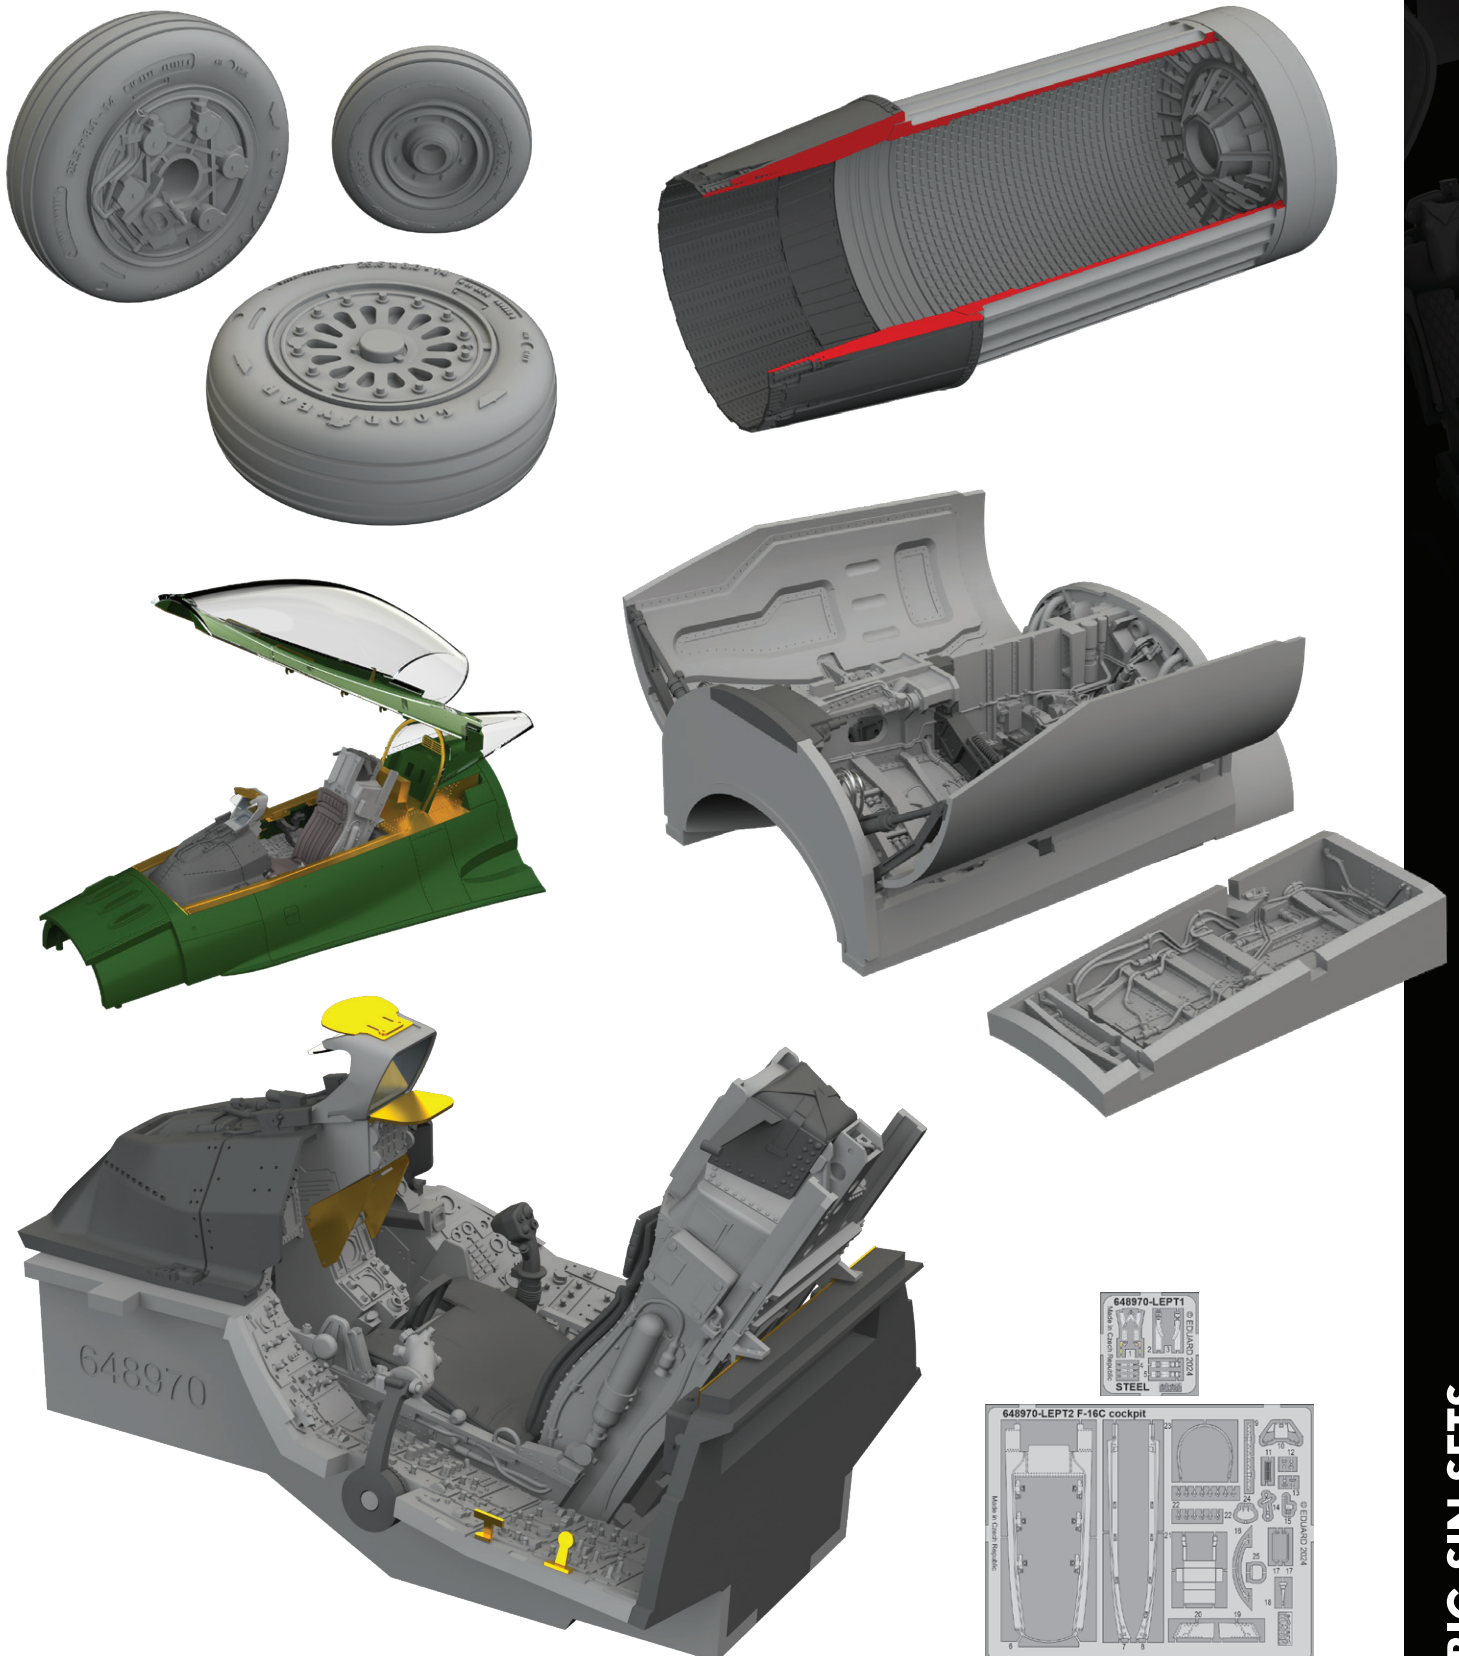

SIN648127 F-16C Block 42 till 2005 1/48 Kinetic

Collection of 4 sets for F-16C Block 42 in 1/48 scale.
Recommended kit: Kinetic

- cockpit
- undercarriage bays
- undercarriage wheels
- exhaust nozzle

All sets included in this BIG SIN are available separately,
but with every BIG SIN set you save up to 30 %.