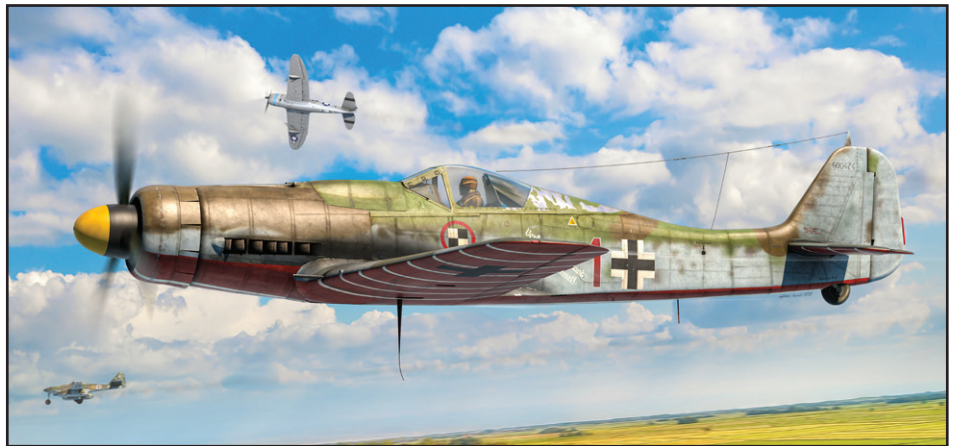

Weekend edition kit of German WWII fighter aircraft Focke Wulf Fw 190D-9 in 1/48 scale.

BASIC INFO:

NAME: **Fw 190D-9 Re-release**

CAT. NO.: 84102

SCALE: 1/48

EDITION: Weekend

CONTENTS:

SPRUES: Eduard

PE-SETS: No

PAINTING MASK: No

MARKING OPTIONS: 4

BRASSIN: No

Re-release