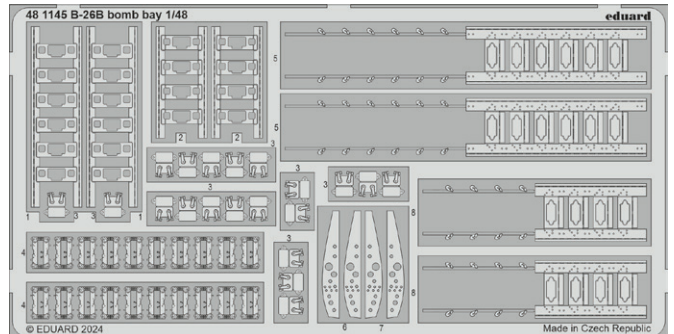

491456 SMB-2 Super Mystere Israeli AF
1/48 Special Hobby