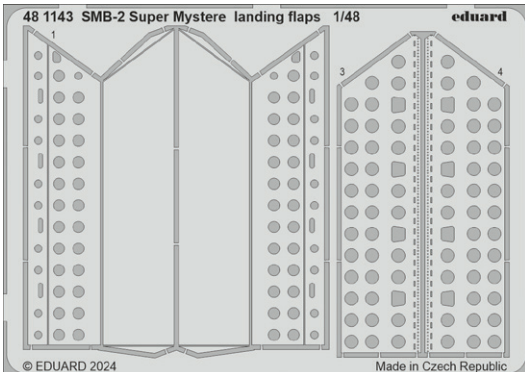

481143 SMB-2 Super Mystere landing flaps
1/48 Special Hobby