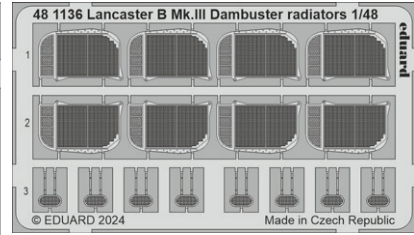

BIG49413 Lancaster B Mk.III Dambuster PART II 1/48 HKM

- 481133 Lancaster B Mk.III Dambuster undercarriage 1/48
- 481135 Lancaster B Mk.III Dambuster bomb bay 1/48
- 481136 Lancaster B Mk.III Dambuster radiators 1/48