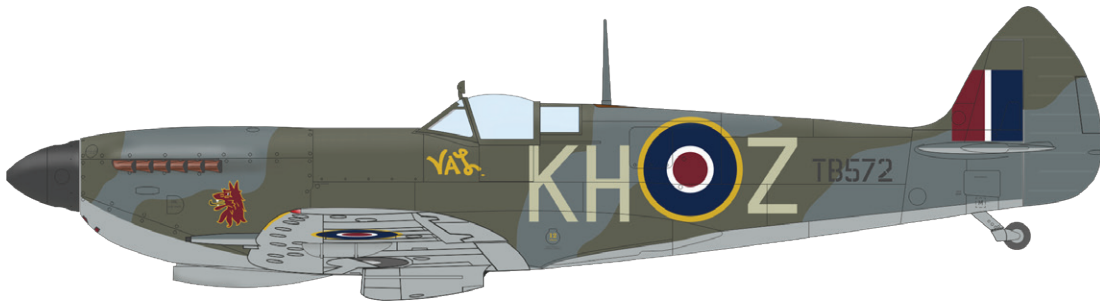

TB572, S/Ldr Henry Zary, No. 403 Squadron,
B.114 Diepholz, Germany, April-May 1945