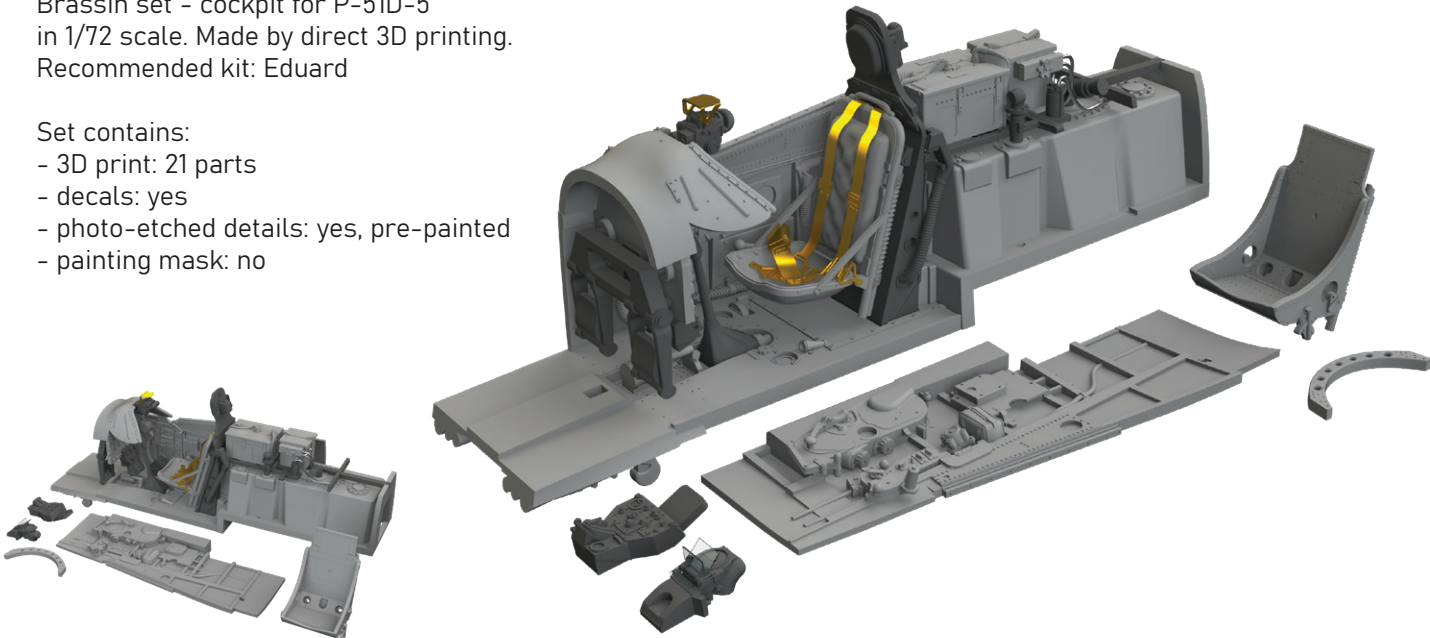

672363 P-51D-5 cockpit PRINT 1/72 Eduard

Brassin set - cockpit for P-51D-5 in 1/72 scale. Made by direct 3D printing. Recommended kit: Eduard

Set contains:

- 3D print: 21 parts
- decals: yes
- photo-etched details: yes, pre-painted
- painting mask: no

672366 P-51D wheels diamond tread 1/72 Eduard

Brassin set - the undercarriage wheels for P-51D in 1/72 scale. The set consists of the main wheels and a tail wheel. Easy to assemble, replaces plastic parts. Recommended kit: Eduard

Set contains:

- resin: 3 parts
- decals: no
- photo-etched details: no
- painting mask: yes