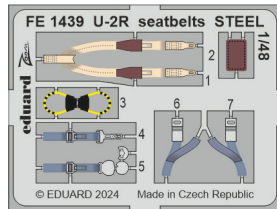

BIG49411 U-2R 1/48 Hobby Boss

- 491438 U-2R 1/48
- FE1439 U-2R seatbelts STEEL 1/48
- EX1021 U-2R 1/48