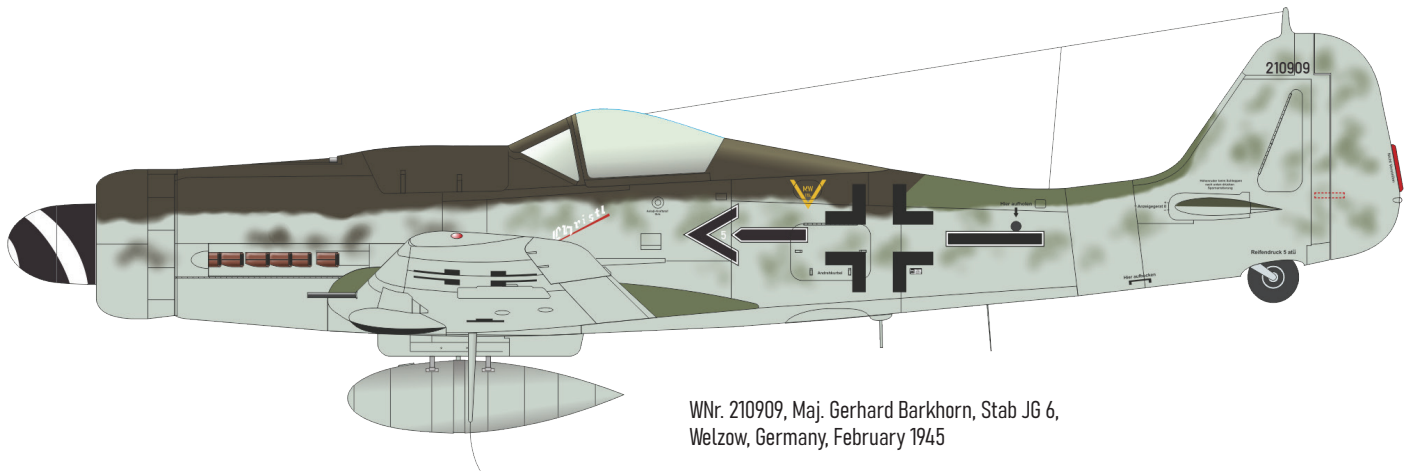

WNr. 210909, Maj. Gerhard Barkhorn, Stab JG 6, Welzow, Germany, February 1945