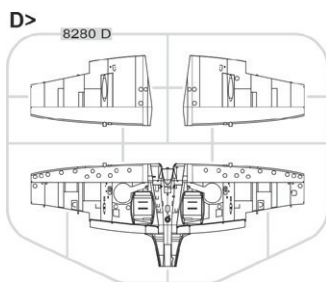

The ProfiPACK edition kit of British fighter aircraft Spitfire Mk.XVI in 1/48 scale. It is possible to built either the Spitfire Mark Sixteen with standard canopy and with high back from the kit.

BASIC INFO:

NAME: **Spitfire Mk.XVI High Back**

CAT. NO.: 8286

SCALE: 1/48

EDITION: ProfiPACK

CONTENTS:

SPRUES: Eduard

PE-SETS: Yes, pre-painted

PAINTING MASK: Yes

MARKING OPTIONS: 6

BRASSIN: No

RELATED PRODUCTS:

FE1223 Spitfire Mk.XVI seatbelts STEEL (PE-Set)

648307 Spitfire Mk.XVI top cowl (Brassin)

3DL48041 Spitfire Mk.XVI SPACE (3D Decal Set)

KIT PARTS