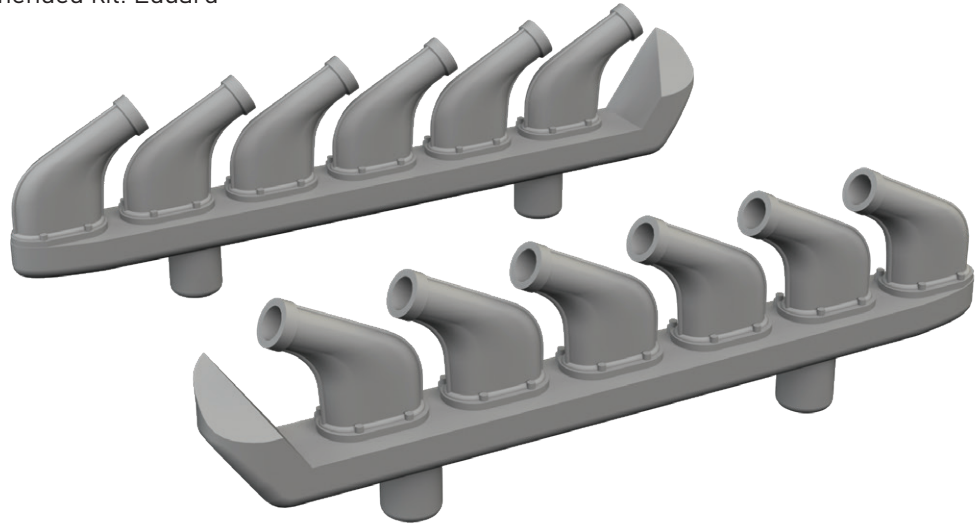

672358 P-51D exhaust stacks PRINT 1/72 Eduard

Brassin set - exhaust stacks for P-51D in 1/72 scale.
Made by direct 3D printing. Easy to assemble,
replaces plastic parts. Recommended kit: Eduard

Set contains:

- 3D print: 2 parts
- decals: no
- photo-etched details: no
- painting mask: no