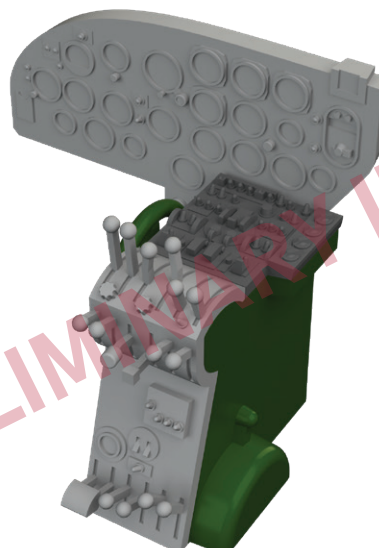

644273 B-26B Marauder Löök 1/48 ICM

Löök set - Brassin pre-painted dashboard and STEEL seatbelts for B-26B Marauder in 1/48 scale. Easy to assemble, replaces plastic parts. Recommended kit: ICM

Set contains:

- 3D print: 2 parts
- resin: 2 parts
- decals: no
- photo-etched details: yes, pre-painted
- painting mask: no