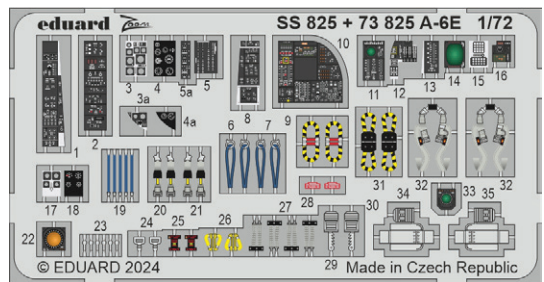

SS825 A-6E
1/72 Trumpeter