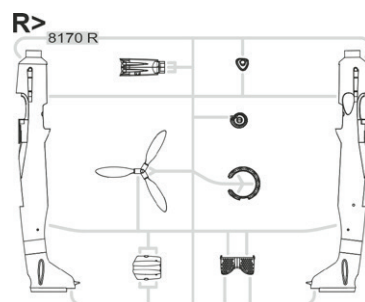

KIT PARTS

84102-OBT2 No Preview