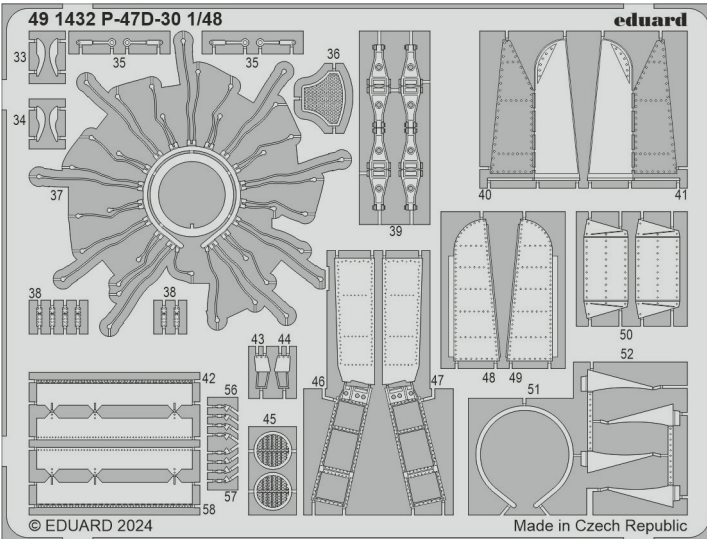

BIG49410 P-47D-30 1/48 MINIART

- 491432 P-47D-30 1/48
- FE1433 P-47D-30 seatbelts STEEL 1/48
- EX1025 P-47D-30 1/48