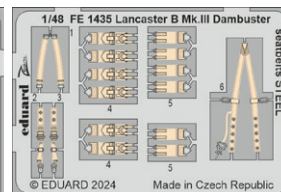

BIG49412 Lancaster B Mk.III Dambuster PART I 1/48 HKM

- 491434 Lancaster B Mk.III Dambuster cockpit 1/48
- FE1435 Lancaster B Mk.III Dambuster seatbelts STEEL 1/48
- EX1027 Lancaster B Mk.III Dambuster 1/48