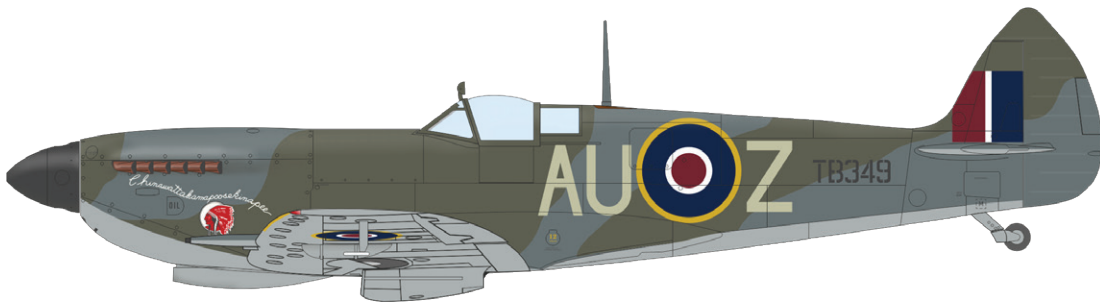

TB349, F/Lt M. Gordon, No. 421 Squadron,
B.90 Petit Brogel, Belgium, February-April 1945