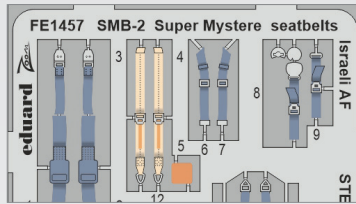

FE1457 SMB-2 Super Mystere seatbelts Israeli AF STEEL 1/48 Special Hobby (1 part)

DETAIL