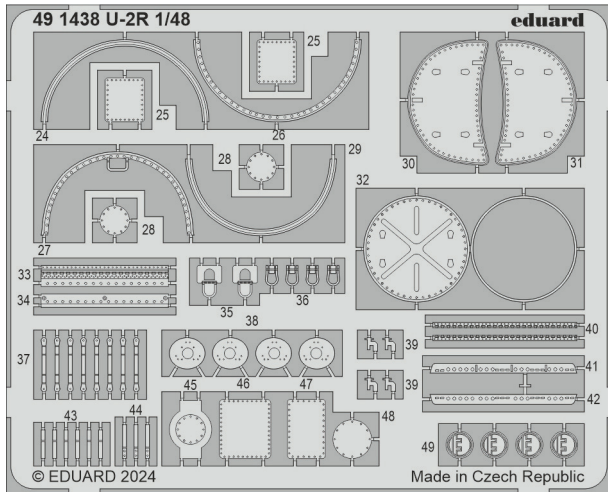

BIG49411 U-2R 1/48 Hobby Boss

- 491438 U-2R 1/48
- FE1439 U-2R seatbelts STEEL 1/48
- EX1021 U-2R 1/48