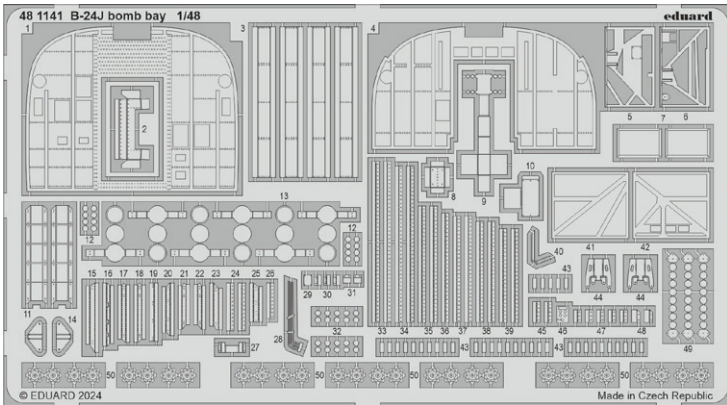

WNr. 210003, Oblt. Hans Dortenmann, 12./JG 26, Germany, 1945

53311 USS Ranger CV-4 part 1
1/350 Trumpeter

481140 B-24J undercarriage
1/48 Hobby Boss

481141 B-24J bomb bay
1/48 Hobby Boss

481142 B-24J bomb racks
1/48 Hobby Boss