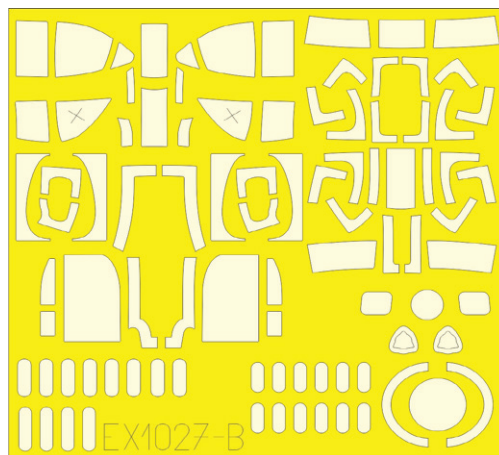

BIG49412 Lancaster B Mk.III Dambuster PART I 1/48 HKM

- 491434 Lancaster B Mk.III Dambuster cockpit 1/48
- FE1435 Lancaster B Mk.III Dambuster seatbelts STEEL 1/48
- EX1027 Lancaster B Mk.III Dambuster 1/48