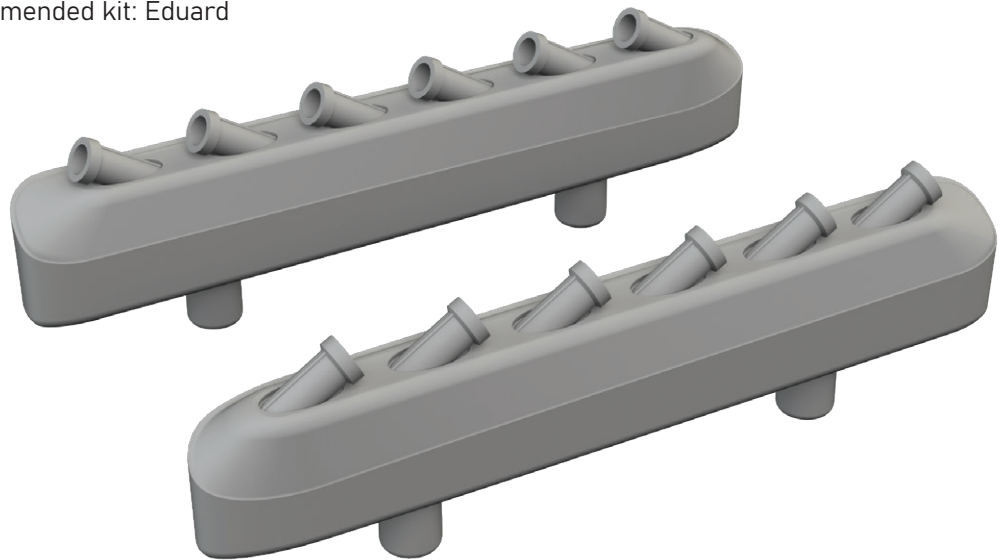

672359 P-51D exhaust stacks w/ fairing PRINT 1/72 Eduard

Brassin set - exhaust stacks for P-51D in 1/72 scale.
Made by direct 3D printing. Easy to assemble,
replaces plastic parts. Recommended kit: Eduard

Set contains:

- 3D print: 2 parts
- decals: no
- photo-etched details: no
- painting mask: no