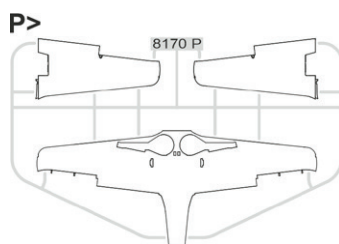

KIT PARTS

84102-OBT2 No Preview