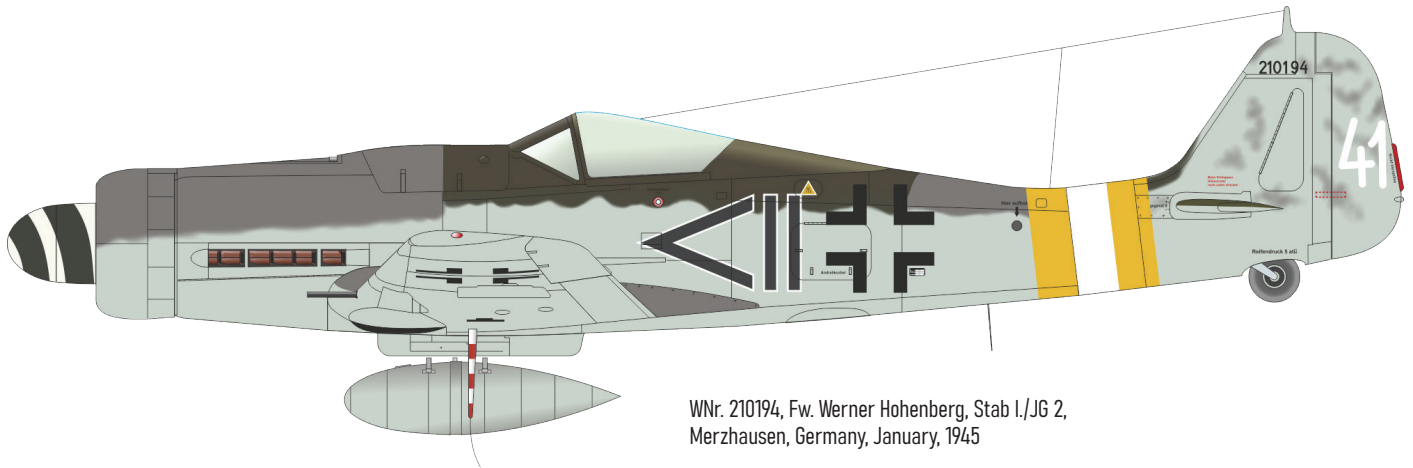

WNr. 210194, Fw. Werner Hohenberg, Stab I./JG 2, Merzhausen, Germany, January, 1945