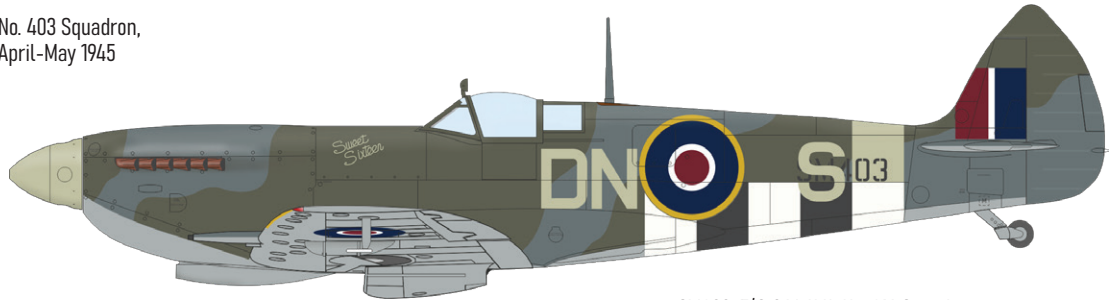

MARKING OPTIONS: 6

BRASSIN: No

RELATED PRODUCTS:

FE1223 Spitfire Mk.XVI seatbelts STEEL (PE-Set)

648307 Spitfire Mk.XVI top cowl (Brassin)

3DL48041 Spitfire Mk.XVI SPACE (3D Decal Set)

KIT PARTS

TB572, S/Ldr Henry Zary, No. 403 Squadron,
B.114 Diepholz, Germany, April-May 1945