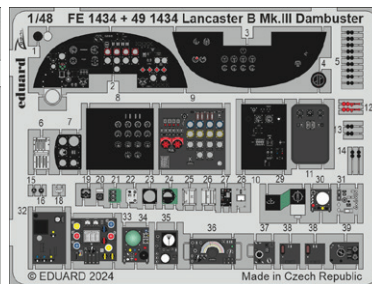

BIG49412 Lancaster B Mk.III Dambuster PART I 1/48 HKM

- 491434 Lancaster B Mk.III Dambuster cockpit 1/48
- FE1435 Lancaster B Mk.III Dambuster seatbelts STEEL 1/48
- EX1027 Lancaster B Mk.III Dambuster 1/48