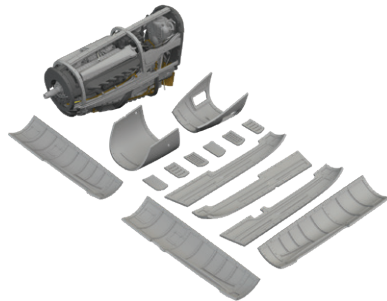

6481004 P-51B/C engine 1/48 Eduard

Brassin set - engine for P-51B or P-51C in 1/48 scale. The cowlings are included. Recommended kit: Eduard

Set contains:

- resin: 55 parts
- decals: no
- photo-etched details: yes
- painting mask: no