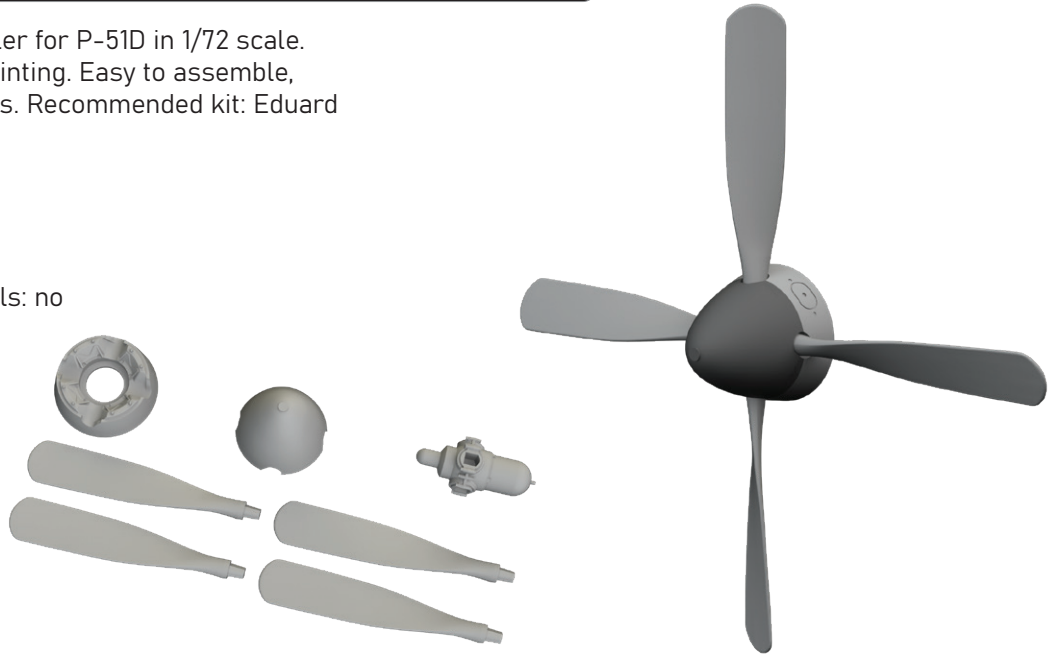

672362 P-51D Hamilton Standard propeller uncuffed PRINT 1/72 Eduard

Brassin set - propeller for P-51D in 1/72 scale. Made by direct 3D printing. Easy to assemble, replaces plastic parts. Recommended kit: Eduard

Set contains:

- 3D print: 3 parts
- resin: 4 parts
- decals: no
- photo-etched details: no
- painting mask: no