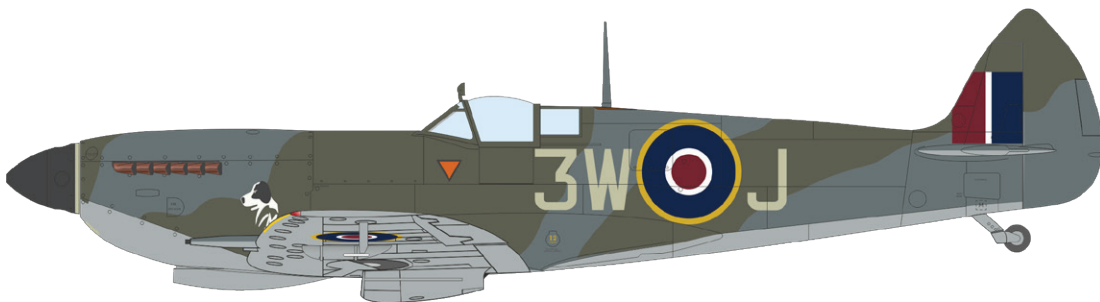

F/Lt G.M. Braidwood, No. 322 Squadron,
B.106 Twente, Netherlands, April 1945