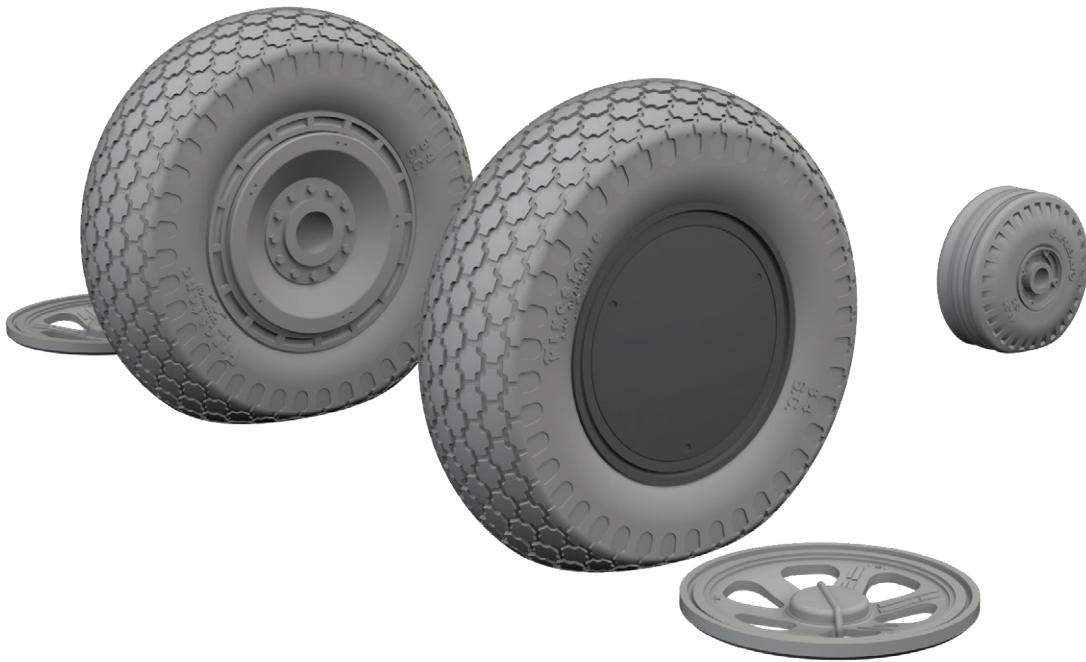

644274 P-47D-30 LööKpkus 1/48 MINIART

Collection of 3 sets for P-47D-30 in 1/48 scale.
Recommended kit: Miniart

- LööK set (pre-painted Brassin dashboard & Steelbelts)
- TFace painting mask
- undercarriage wheels

LööKt