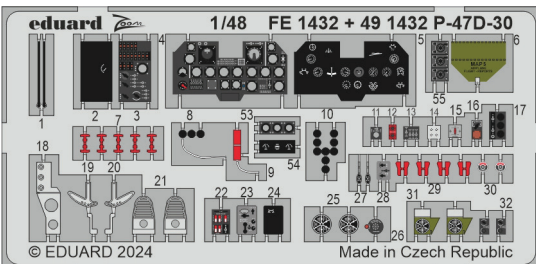

BIG49410 P-47D-30 1/48 MINIART

- 491432 P-47D-30 1/48
- FE1433 P-47D-30 seatbelts STEEL 1/48
- EX1025 P-47D-30 1/48