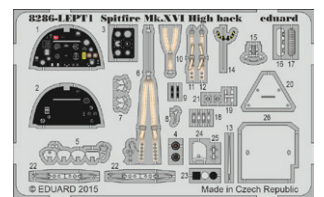

The ProfiPACK edition kit of British fighter aircraft Spitfire Mk.XVI in 1/48 scale. It is possible to built either the Spitfire Mark Sixteen with standard canopy and with high back from the kit.

BASIC INFO:

NAME: **Spitfire Mk.XVI High Back**

CAT. NO.: 8286

SCALE: 1/48

EDITION: ProfiPACK

CONTENTS:

SPRUES: Eduard

PE-SETS: Yes, pre-painted

PAINTING MASK: Yes

MARKING OPTIONS: 6

BRASSIN: No

RELATED PRODUCTS:

FE1223 Spitfire Mk.XVI seatbelts STEEL (PE-Set)

648307 Spitfire Mk.XVI top cowl (Brassin)

3DL48041 Spitfire Mk.XVI SPACE (3D Decal Set)

KIT PARTS