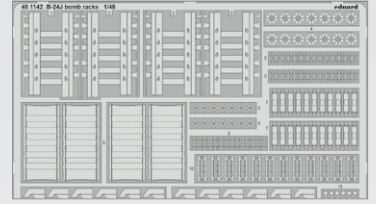

DETAIL

PHOTO-ETCHED SETS

53311 USS Ranger CV-4 part 1
1/350 Trumpeter
(1 part)

DETAIL

481140 B-24J undercarriage
1/48 Hobby Boss
(1 part)

DETAIL

481141 B-24J bomb bay
1/48 Hobby Boss
(1 part)

DETAIL