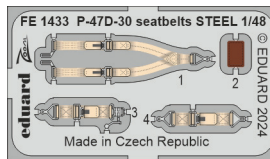

BIG49410 P-47D-30 1/48 MINIART

- 491432 P-47D-30 1/48
- FE1433 P-47D-30 seatbelts STEEL 1/48
- EX1025 P-47D-30 1/48