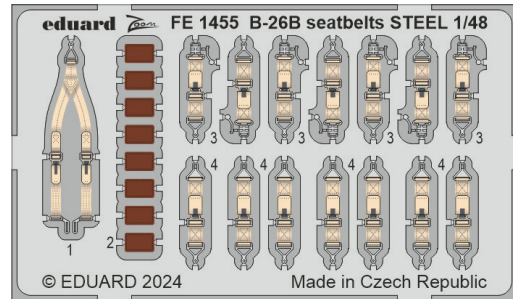

FE1451 B-24J seatbelts STEEL  
1/48 Hobby Boss

FE1452 TBD-1  
1/48 Hobby Boss

FE1453 TBD-1 seatbelts STEEL  
1/48 Hobby Boss

FE1455 B-26B Marauder seatbelts STEEL  
1/48 ICM

SS824 SM.79  
1/72 Italeri

3DL32023 B5N2 SPACE  
1/35 Border Model