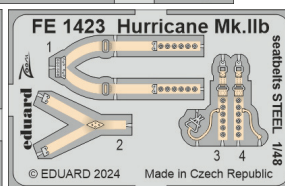

**BIG49408 Gannet AS.4 1/48 Airfix**

- 491425 Gannet AS.4 1/48
- FE1426 Gannet AS.1/AS.4 seatbelts STEEL 1/48
- EX1016 Gannet AS.1/AS.4 1/48

**BIG49409 Hurricane Mk.IIb 1/48 Arma Hobby**

- 491422 Hurricane Mk.IIb 1/48
- FE1423 Hurricane Mk.IIb seatbelts STEEL 1/48
- EX1014 Hurricane Mk.IIb 1/48