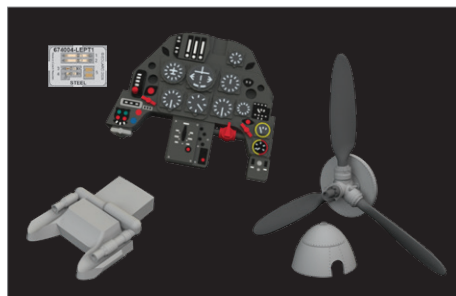

LööKplus

674008 Bf 109G-2 LööKplus 1/72 Eduard

DETAIL