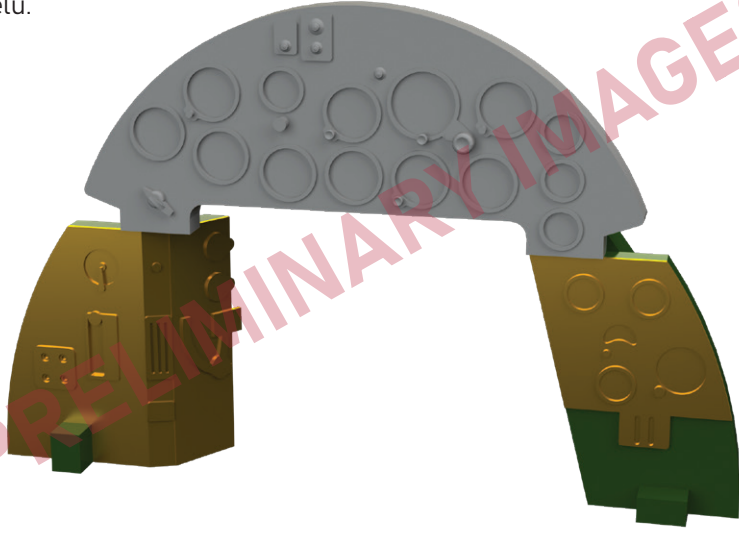

644264 F4U-1A Löök 1/48 Magic Factory

Löök sada - Brassinová barvená přístrojová deska a STEEL pásy na sedačky pro F4U-1A v měřítku 1/48. Připraveno pro snadnou zástavbu do modelu. Doporučená stavebnice: Magic Factory

Sada obsahuje:

- resin: 1 součástka
- obtisk: ne
- lept: ano, barvený
- maska: ne

644269 P-47D-30 Löök 1/48 MINIART

Löök sada - Brassinová barvená přístrojová deska a STEEL pásy na sedačky pro P-47D-30 v měřítku 1/48. Připraveno pro snadnou zástavbu do modelu. Doporučená stavebnice: Miniart

Sada obsahuje:

- resin: 2 součástky
- obtisk: ne
- lept: ano, barvený
- maska: ne