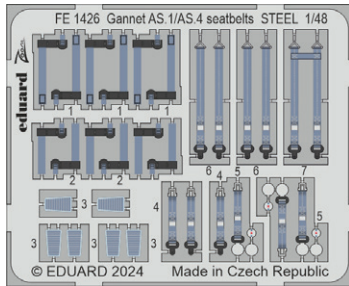

**BIG49408 Gannet AS.4 1/48 Airfix**

- 491425 Gannet AS.4 1/48
- FE1426 Gannet AS.1/AS.4 seatbelts STEEL 1/48
- EX1016 Gannet AS.1/AS.4 1/48

**BIG49409 Hurricane Mk.IIb 1/48 Arma Hobby**

- 491422 Hurricane Mk.IIb 1/48
- FE1423 Hurricane Mk.IIb seatbelts STEEL 1/48
- EX1014 Hurricane Mk.IIb 1/48