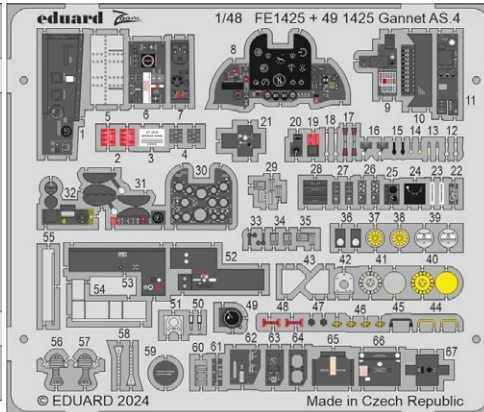

BIG49408 Gannet AS.4 1/48 Airfix

- 491425 Gannet AS.4 1/48
- FE1426 Gannet AS.1/AS.4 seatbelts STEEL 1/48
- EX1016 Gannet AS.1/AS.4 1/48