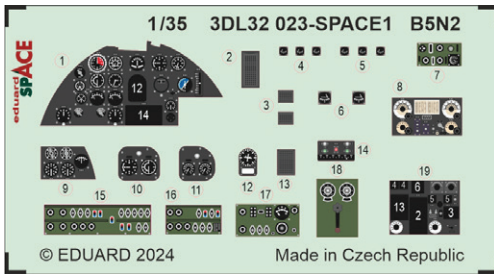

FE1451 B-24J seatbelts STEEL  
1/48 Hobby Boss

FE1452 TBD-1  
1/48 Hobby Boss

FE1453 TBD-1 seatbelts STEEL  
1/48 Hobby Boss

FE1455 B-26B Marauder seatbelts STEEL  
1/48 ICM

SS824 SM.79  
1/72 Italeri

3DL32023 B5N2 SPACE  
1/35 Border Model