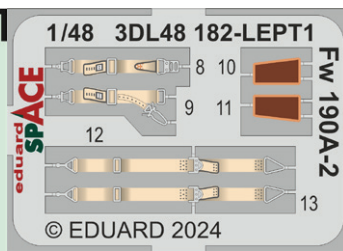

3DL48182 Fw 190A-2 SPACE
1/48 Eduard