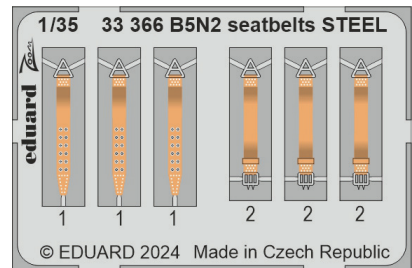

33368 A-20J/K seatbelts STEEL
1/32 HKM

33366 B5N2 seatbelts STEEL
1/35 Border Model