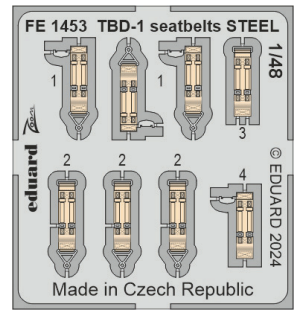

FE1451 B-24J seatbelts STEEL  
1/48 Hobby Boss

FE1452 TBD-1  
1/48 Hobby Boss

FE1453 TBD-1 seatbelts STEEL  
1/48 Hobby Boss

FE1455 B-26B Marauder seatbelts STEEL  
1/48 ICM

SS824 SM.79  
1/72 Italeri

3DL32023 B5N2 SPACE  
1/35 Border Model

3DL48181 TBD-1 SPACE  
1/48 Hobby Boss

3DL48182 Fw 190A-2 SPACE  
1/48 Eduard

3DL72033 B-26 Marauder SPACE  
1/72 Eduard

3DL53014 US Navy WW2 ensign flag  
for CVL, CVE, CL & DD SPACE 1/350