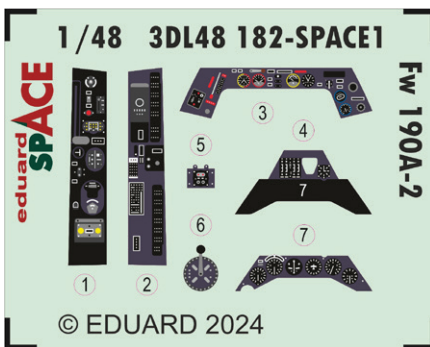

3DL48182 Fw 190A-2 SPACE
1/48 Eduard