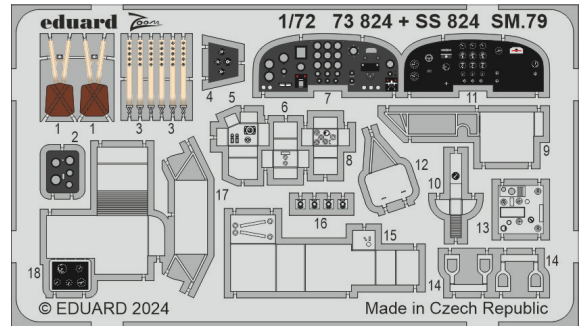

FE1451 B-24J seatbelts STEEL  
1/48 Hobby Boss

FE1452 TBD-1  
1/48 Hobby Boss

FE1453 TBD-1 seatbelts STEEL  
1/48 Hobby Boss

FE1455 B-26B Marauder seatbelts STEEL  
1/48 ICM

SS824 SM.79  
1/72 Italeri

3DL32023 B5N2 SPACE  
1/35 Border Model