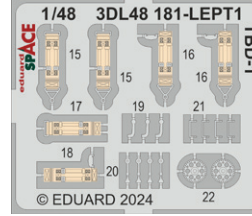

3DL72033 B-26 Marauder SPACE
1/72 Eduard