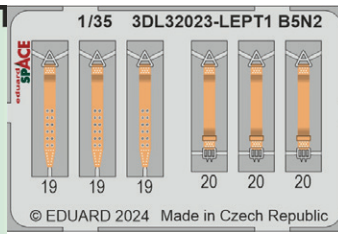

FE1451 B-24J seatbelts STEEL  
1/48 Hobby Boss

FE1452 TBD-1  
1/48 Hobby Boss

FE1453 TBD-1 seatbelts STEEL  
1/48 Hobby Boss

FE1455 B-26B Marauder seatbelts STEEL  
1/48 ICM

SS824 SM.79  
1/72 Italeri

3DL32023 B5N2 SPACE  
1/35 Border Model