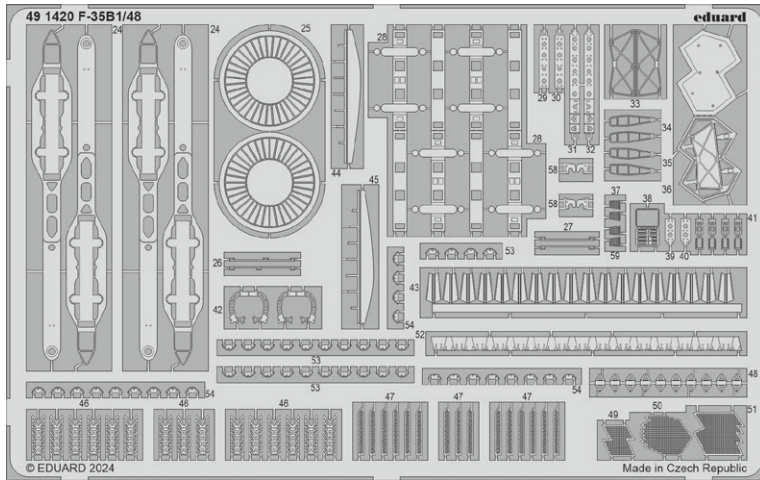

**BIG49406 F-35B 1/48 Tamiya**

- 49103 Remove Before Flight STEEL
- 491420 F-35B 1/48
- FE1421 F-35B seatbelts STEEL 1/48
- EX1011 F-35B 1/48

**BIG49407 Gannet AS.1 1/48 Airfix**

- 491424 Gannet AS.1 1/48
- FE1426 Gannet AS.1/AS.4 seatbelts STEEL 1/48
- EX1016 Gannet AS.1/AS.4 1/48