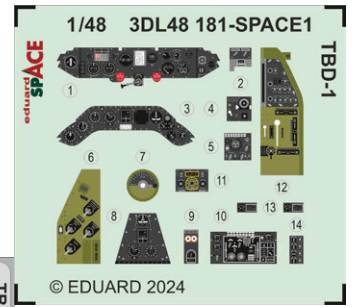

3DL72033 B-26 Marauder SPACE
1/72 Eduard