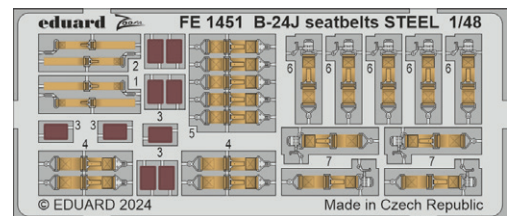

FE1453 TBD-1 seatbelts STEEL
1/48 Hobby Boss

FE1451 B-24J seatbelts STEEL
1/48 Hobby Boss