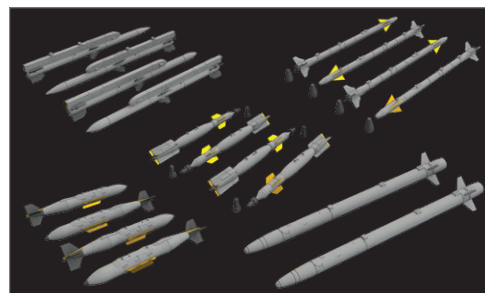

BIGSIN

SIN67224 F-35A armament 1/72 Tamiya

DETAIL