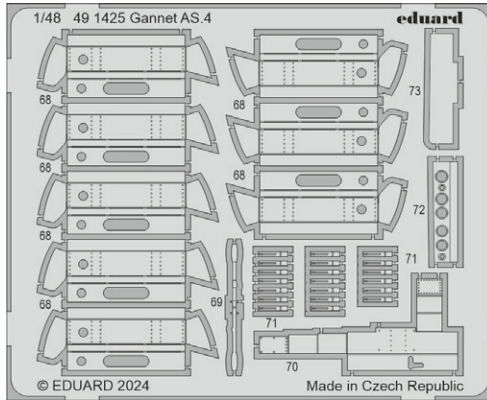

BIG49408 Gannet AS.4 1/48 Airfix

- 491425 Gannet AS.4 1/48
- FE1426 Gannet AS.1/AS.4 seatbelts STEEL 1/48
- EX1016 Gannet AS.1/AS.4 1/48