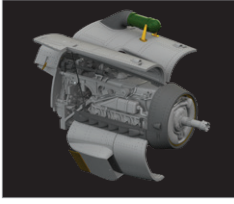

DETAIL

648982 P-38J right engine
PRINT 1/48 Tamiya

DETAIL

648985 F4U wheels
1/48 Magic Factory

DETAIL

672353 Bf 109G-2/G-4
engine **PRINT** 1/72 Eduard

DETAIL

672354 Me 410 wheels
1/72 Airfix