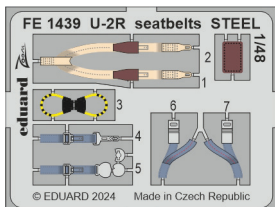

FE1439 U-2R seatbelts STEEL
1/48 Hobby Boss