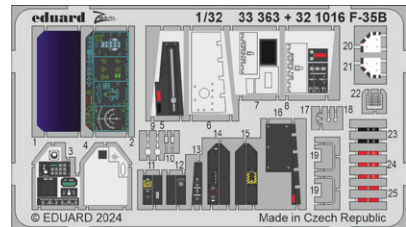

BIG33160 F-35B 1/32 Trumpeter

- 32886 Remove Before Flight STEEL
- 321016 F-35B 1/32
- 33364 F-35B seatbelts STEEL 1/32
- JX322 F-35B 1/32