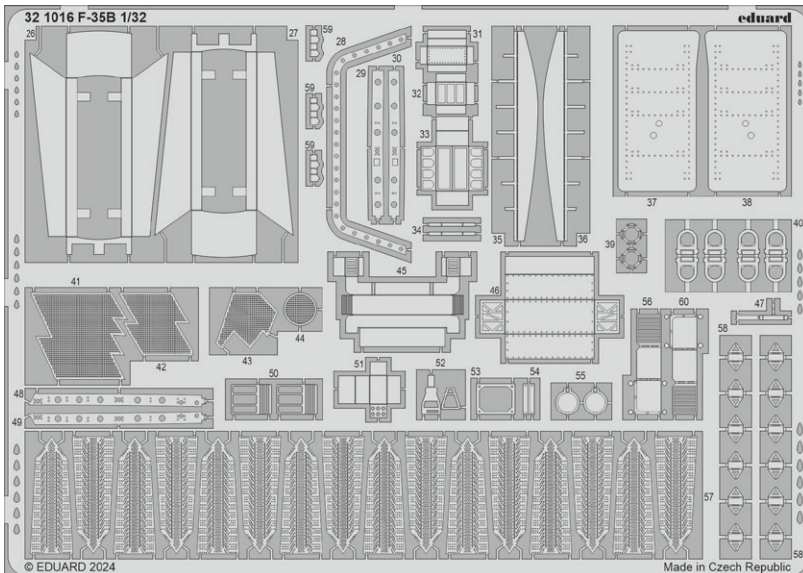

BIG33160 F-35B 1/32 Trumpeter

- 32886 Remove Before Flight STEEL
- 321016 F-35B 1/32
- 33364 F-35B seatbelts STEEL 1/32
- JX322 F-35B 1/32