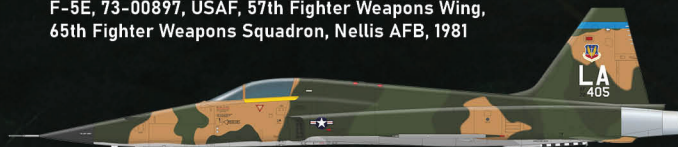

73-00878, 63rd Tactical Wing, RVNAF, Bien Hoa, Jižní Vietnam, 1974

VFC-13 „Fighting Saints“, US Navy, NAS Fallon, Nevada, USA, 1998

F-5E, 73-00897, USAF, 57th Fighter Weapons Wing, 65th Fighter Weapons Squadron, Nellis AFB, 1981