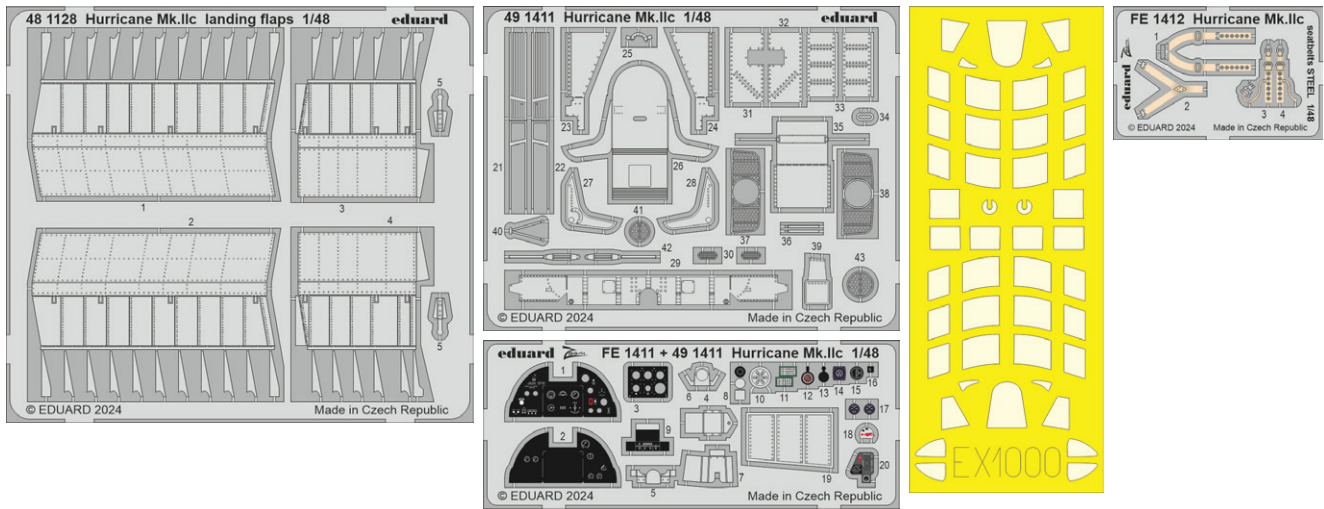

BIG49400 Hurricane Mk.IIc 1/48 Hobby Boss

- 481128 Hurricane Mk.IIc landing flaps 1/48
- 491411 Hurricane Mk.IIc 1/48
- FE1412 Hurricane Mk.IIc seatbelts STEEL 1/48
- EX1000 Hurricane Mk.IIc TFace 1/48