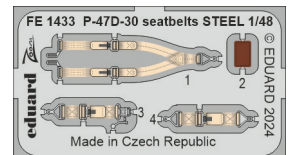

FE1433 P-47D-30 seatbelts STEEL
1/48 MINIART