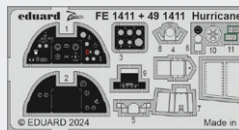

SS821 PBM-5A
1/72 Academy
(1 část)

SS822 PBM-5A seatbelts STEEL
1/72 Academy
(1 část)

SADY BIG ED

BIG5370 USS Nimitz
CVN-68 PART II 1/350
Trumpeter

DETAIL

BIG33160 F-35B
1/32 Trumpeter

DETAIL

BIG49400 Hurricane
Mk.IIc 1/48 Hobby Boss