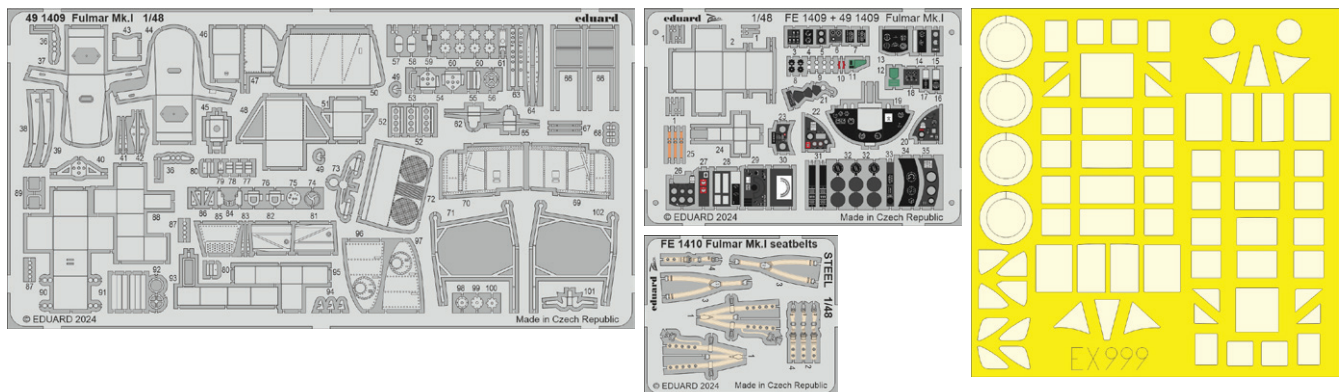

BIG49402 Fulmar Mk.I 1/48 Trumpeter

- 491409 Fulmar Mk.I 1/48
- FE1410 Fulmar Mk.I seatbelts STEEL 1/48
- EX999 Fulmar Mk.I TFace 1/48