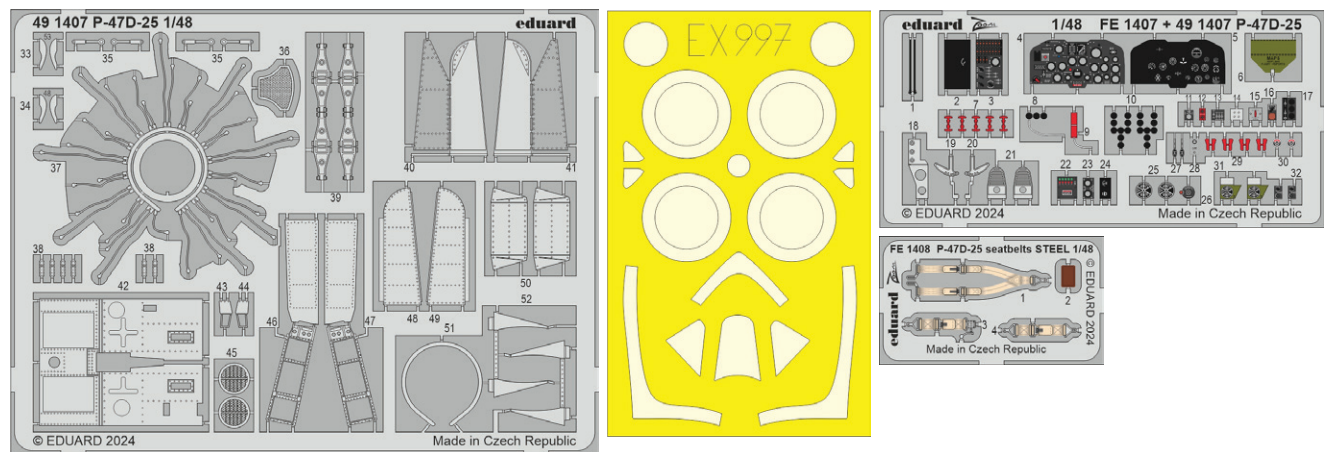

BIG49401 P-47D-25 1/48 MINIART

- 491407 P-47D-25 1/48
- FE1408 P-47D-25 seatbelts STEEL 1/48
- EX997 P-47D-25 1/48