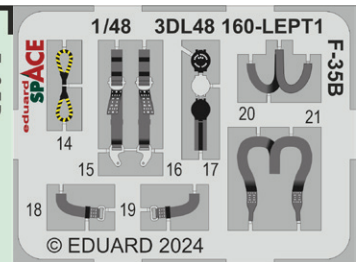

F-35B

1/48 Tamiya

#648979

DOPORUČENÉ DOPLŇKY:

- 491420 F-35B (fotolept)
- FE1420 F-35B (fotolept)
- FE1421 F-35B seatbelts STEEL (fotolept)
- 648978 F-35B wheels (Brassin)
- 648979 F-35B ejection seat PRINT (Brassin)
- 3DL48160 F-35B SPACE (3D Obtisk)
- D48116 F-35B stencils (Obtisk)
- EX1012 F-35B TFace (maska)
- EX1013 F-35B RAM coating (maska)