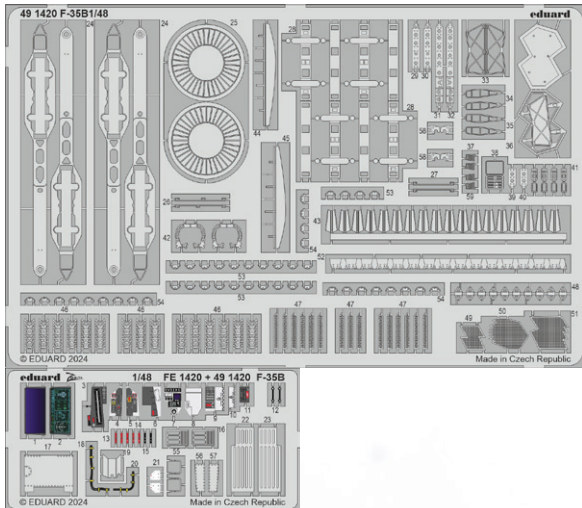

F-35B

1/48 Tamiya

#648979

DOPORUČENÉ DOPLŇKY:

- 491420 F-35B (fotolept)
- FE1420 F-35B (fotolept)
- FE1421 F-35B seatbelts STEEL (fotolept)
- 648978 F-35B wheels (Brassin)
- 648979 F-35B ejection seat PRINT (Brassin)
- 3DL48160 F-35B SPACE (3D Obtisk)
- D48116 F-35B stencils (Obtisk)
- EX1012 F-35B TFace (maska)
- EX1013 F-35B RAM coating (maska)