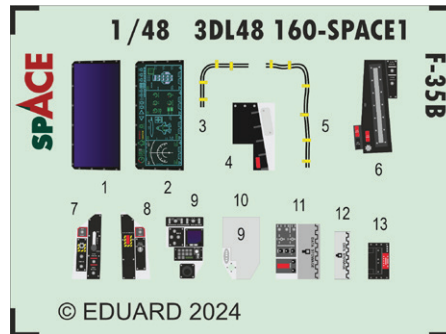

F-35B

1/48 Tamiya

#648979

DOPORUČENÉ DOPLŇKY:

- 491420 F-35B (fotolept)
- FE1420 F-35B (fotolept)
- FE1421 F-35B seatbelts STEEL (fotolept)
- 648978 F-35B wheels (Brassin)
- 648979 F-35B ejection seat PRINT (Brassin)
- 3DL48160 F-35B SPACE (3D Obtisk)
- D48116 F-35B stencils (Obtisk)
- EX1012 F-35B TFace (maska)
- EX1013 F-35B RAM coating (maska)