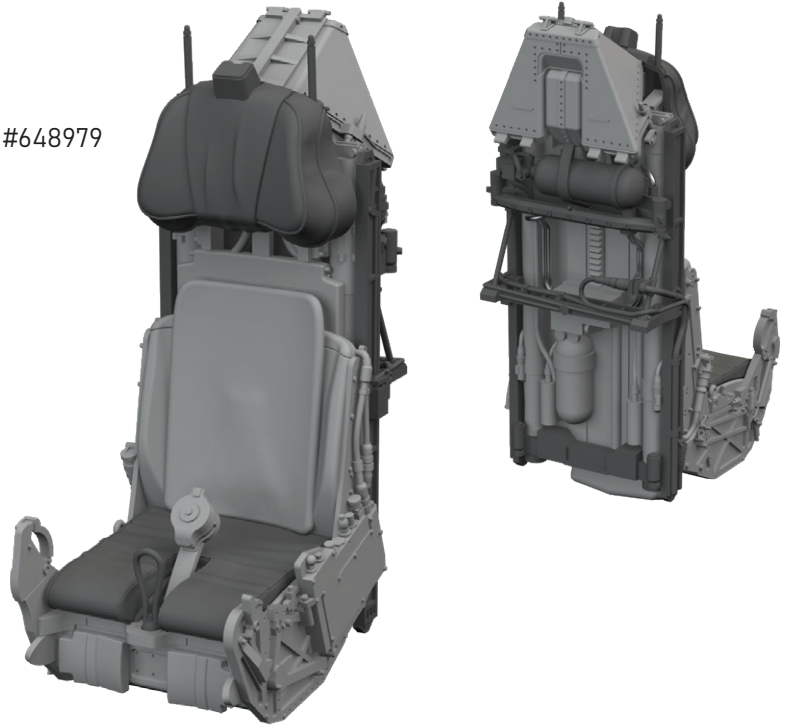

F-35B

1/48 Tamiya

#648979

DOPORUČENÉ DOPLŇKY:

- 491420 F-35B (fotolept)
- FE1420 F-35B (fotolept)
- FE1421 F-35B seatbelts STEEL (fotolept)
- 648978 F-35B wheels (Brassin)
- 648979 F-35B ejection seat PRINT (Brassin)
- 3DL48160 F-35B SPACE (3D Obtisk)
- D48116 F-35B stencils (Obtisk)
- EX1012 F-35B TFace (maska)
- EX1013 F-35B RAM coating (maska)