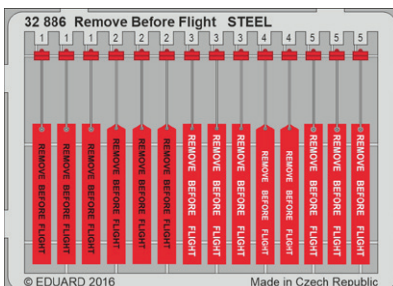

BIG33160 F-35B 1/32 Trumpeter

- 32886 Remove Before Flight STEEL
- 321016 F-35B 1/32
- 33364 F-35B seatbelts STEEL 1/32
- JX322 F-35B 1/32