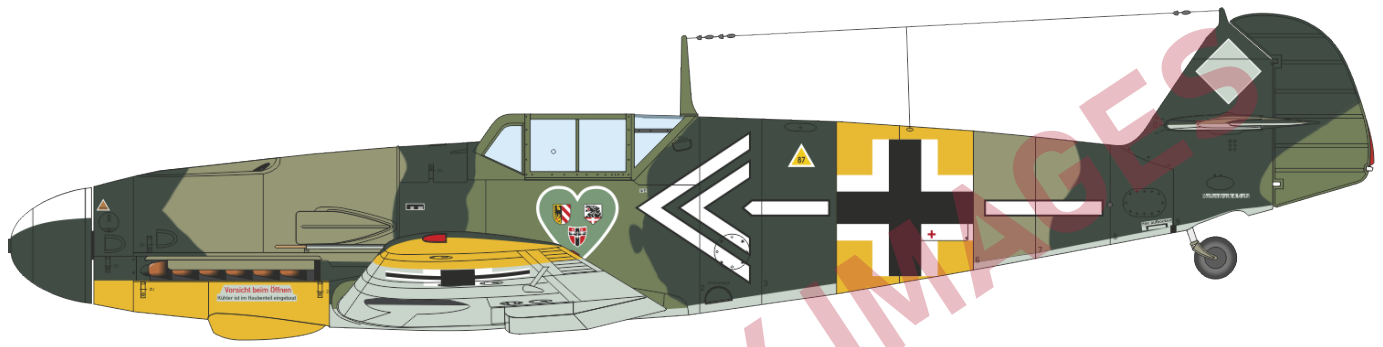

Bf 109G-2, Maj. Johannes Trautloft, CO of JG 54, the Soviet Union, August 1942