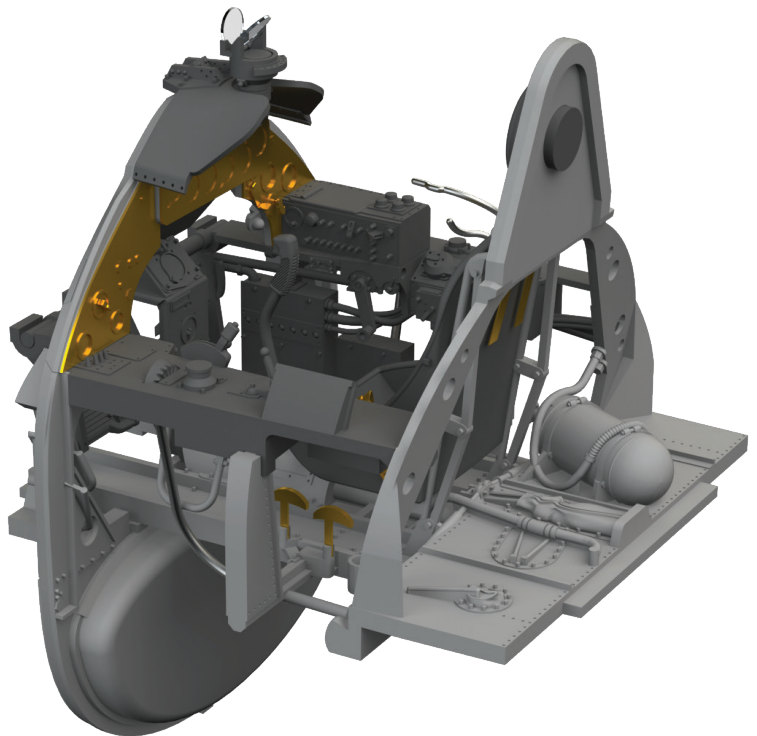

SIN648121 FM-1 ESSENTIAL 1/48 Eduard

Collection of 4 sets for FM-1 in 1/48 scale.
Recommended kit: Eduard

- cockpit
- endercarriage wheels
- undercarriage legs BRONZE
- exhausts

All sets included in this BIG SIN are available separately,
but with every BIG SIN set you save up to 30 %.