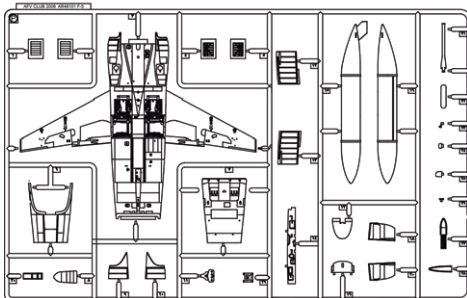

C X1

H X1

I X1

S X1

P X1

N X1

+ three more marking options

The ProfiPACK edition kit of the German WWII fighter plane Bf 109G-2 in 1/72 scale.