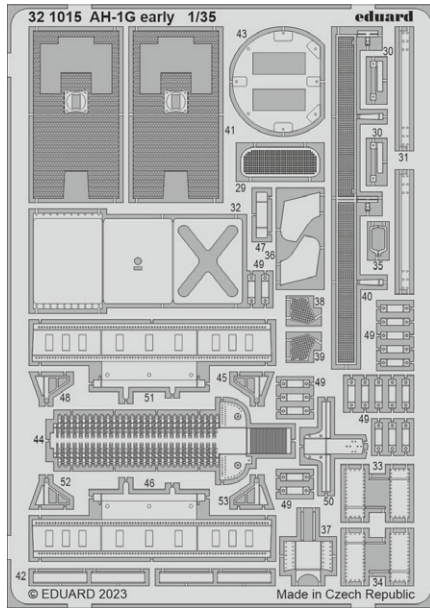

BIG33159 AH-1G early 1/35 ICM

- 321015 AH-1G early 1/35
- 33362 AH-1G early seatbelts STEEL 1/35
- JX320 AH-1G 1/35