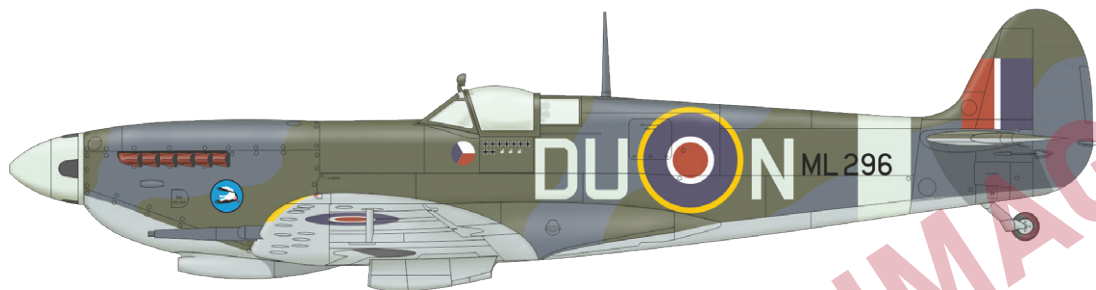

KIT PARTS

A>

C>

E>

F>

G>

Spitfire HF Mk.Ixc, MJ296, F/Lt Otto Smik, No. 312 (Czechoslovak) Sqn.,
RAF North Weald, United Kingdom, August 1944

Spitfire LF Mk.Ixc, MJ586, S/Lt. Pierre Clostermann, Co. of No. 602 Sqn.,
Longues-sur-Mer, France, July 1944