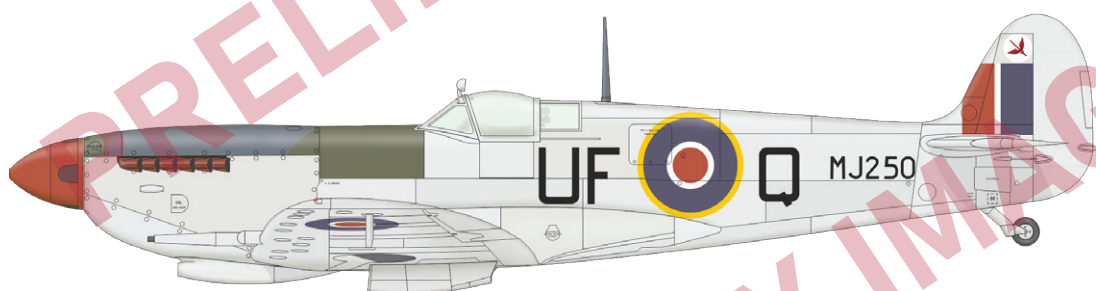

KIT PARTS

A>

C>

E>

F>

G>

Spitfire HF Mk.Ixc, MJ296, F/Lt Otto Smik, No. 312 (Czechoslovak) Sqn.,
RAF North Weald, United Kingdom, August 1944

Spitfire LF Mk.Ixc, MJ586, S/Lt. Pierre Clostermann, Co. of No. 602 Sqn.,
Longues-sur-Mer, France, July 1944