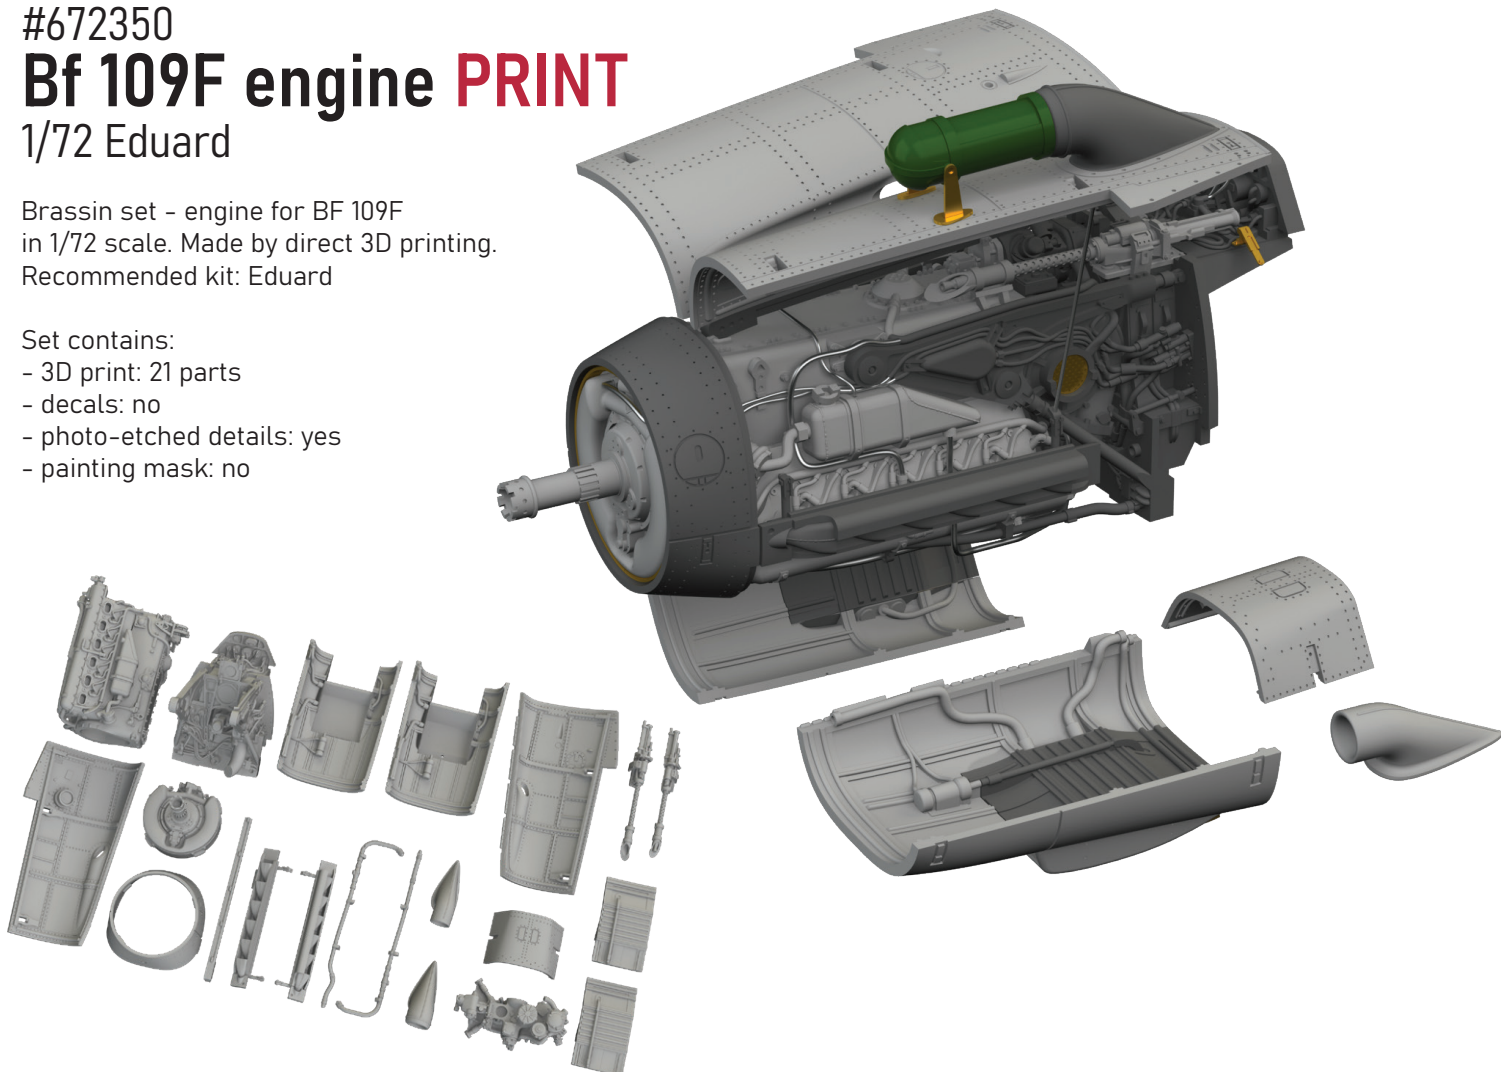

Bf 109F engine PRINT

1/72 Eduard

Brassin set - engine for BF 109F
in 1/72 scale. Made by direct 3D printing.
Recommended kit: Eduard

Set contains:

- 3D print: 21 parts
- decals: no
- photo-etched details: yes
- painting mask: no