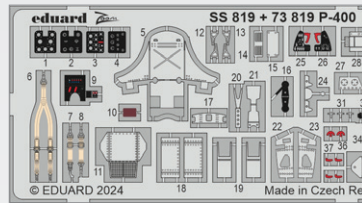

FE1429 F4U-1A/2 seatbelts STEEL
1/48 Magic Factory
(1 part)

NO PREVIEW

FE1430 F-5E seatbelts STEEL
1/48 AFV Club/Eduard
(1 part)

NO PREVIEW

FE1431 Bf 108 seatbelts STEEL
1/48 Eduard
(1 part)

NO PREVIEW

SS818 A-6A
1/72 Trumpeter
(1 part)