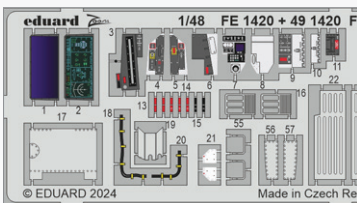

PHOTO-ETCHED SETS

ZOOM

FE1420 F-35B
1/48 Tamiya
(1 part)

DETAIL