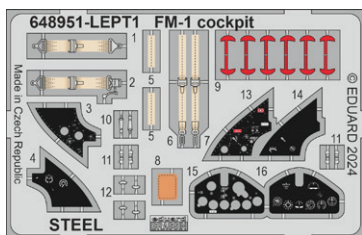

SIN648121 FM-1 ESSENTIAL 1/48 Eduard

Collection of 4 sets for FM-1 in 1/48 scale.
Recommended kit: Eduard

- cockpit
- endercarriage wheels
- undercarriage legs BRONZE
- exhausts

All sets included in this BIG SIN are available separately,
but with every BIG SIN set you save up to 30 %.