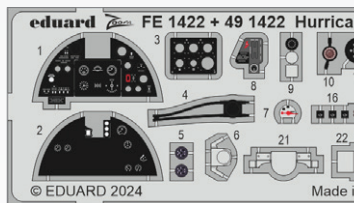

DETAIL

PHOTO-ETCHED SETS

ZOOM

FE1420 F-35B
1/48 Tamiya
(1 part)

DETAIL

FE1421 F-35B seatbelts STEEL
1/48 Tamiya
(1 part)

DETAIL

FE1422 Hurricane Mk.IIb
1/48 Arma Hobby
(1 part)