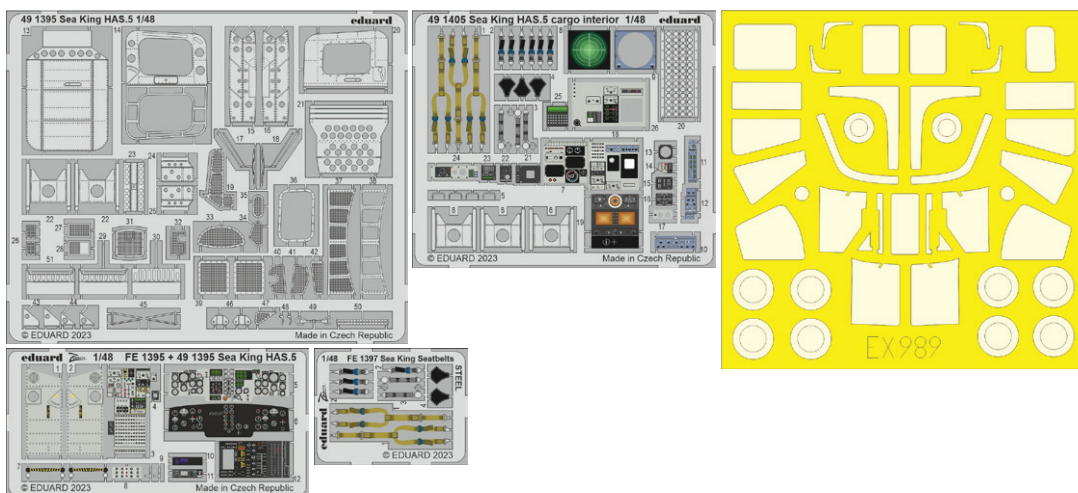

BIG49398 Sea King HAS.5 1/48 Airfix

- 491395 Sea King HAS.5 1/48
- 491405 Sea King HAS.5 cargo interior 1/48
- FE1397 Sea King seatbelts STEEL 1/48
- EX989 Sea King 1/48