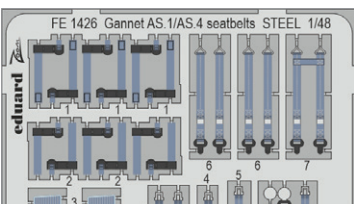

DETAIL

FE1423 Hurricane Mk.IIb seatbelts STEEL
1/48 Arma Hobby
(1 part)

DETAIL

NO PREVIEW

NO PREVIEW

FE1426 Gannet AS.1/AS.4 seatbelts STEEL
1/48 Airfix
(1 part)

DETAIL

NO PREVIEW