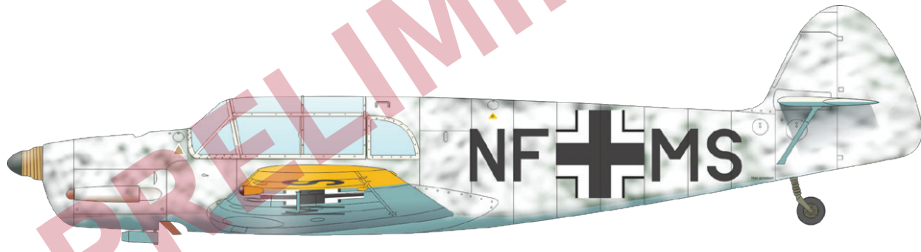

53306 HMS Ark Royal 1939 part 2
1/350 I LOVE KIT

Stab I./JG51, Soviet Union, Winter 1942 - 1943