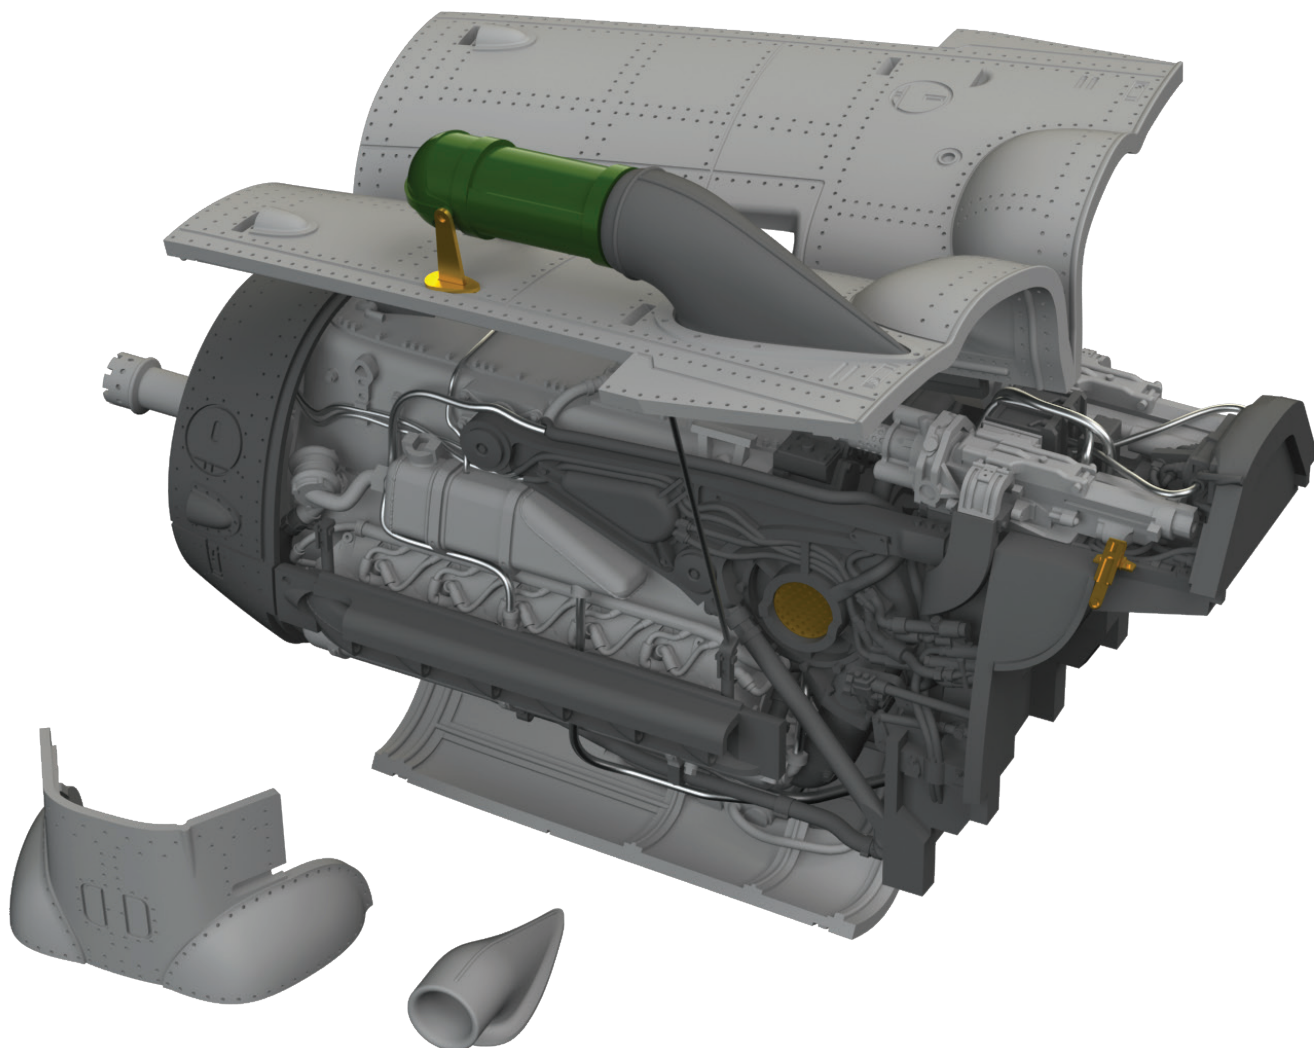

672352 Bf 109G-6 engine PRINT 1/72 Eduard

Brassin set - engine for Bf 109G-6
in 1/72 scale. The cowlings are included.
Made by direct 3D printing.
Recommended kit: Eduard

Set contains:

- 3D print: 22 parts
- decals: no
- photo-etched details: yes
- painting mask: no