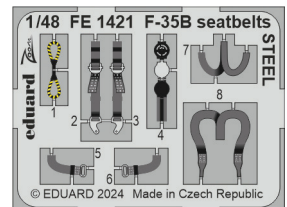

491420 F-35B
1/48 Tamiya

491422 Hurricane Mk.IIb
1/48 Arma Hobby

73819 P-400
1/72 Arma Hobby

FE1420 F-35B
1/48 Tamiya

FE1421 F-35B seatbelts STEEL
1/48 Tamiya

FE1422 Hurricane Mk.IIb
1/48 Arma Hobby

FE1423 Hurricane Mk.IIb seatbelts STEEL
1/48 Arma Hobby