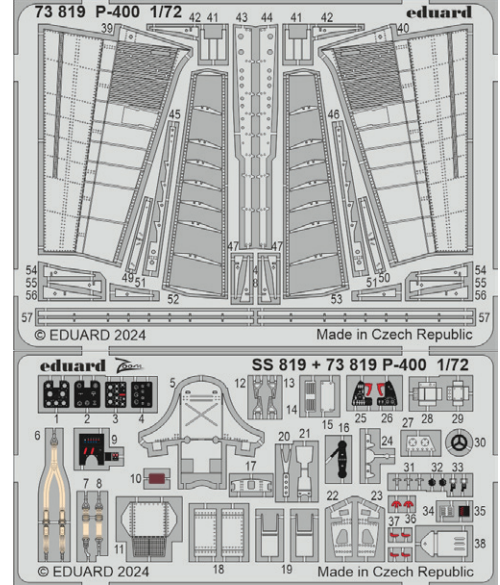

73819 P-400
1/72 Arma Hobby