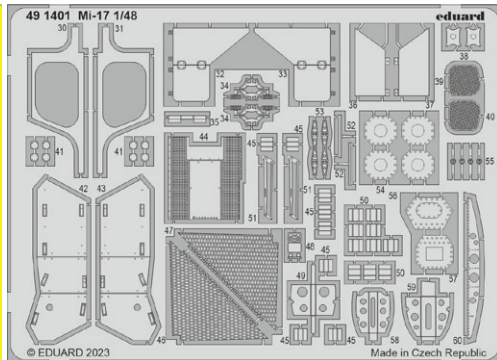

BIG33159 AH-1G early 1/35 ICM

- 321015 AH-1G early 1/35
- 33362 AH-1G early seatbelts STEEL 1/35
- JX320 AH-1G 1/35

BIG49396 Mi-17 1/48 Trumpeter

- 481126 Mi-17 cargo seats 1/48
- 491401 Mi-17 1/48
- 491402 Mi-17 cargo seatbelts STEEL 1/48
- FE1402 Mi-17 seatbelts STEEL 1/48
- EX993 Mi-17 1/48