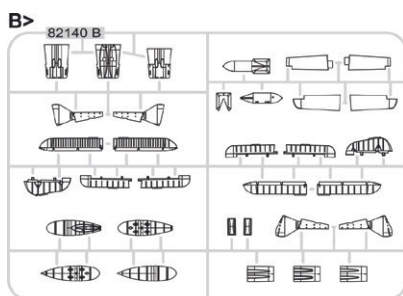

The Weekend edition kit of German WWII fighter aircraft Fw 190A-5 in 1/48 scale. The kit offers Fw 190A-5s armed with two cannons in the wings.

BASIC INFO:

NAME: **Fw 190A-5** light fighter

CAT. NO.: 84118

SCALE: 1/48

EDITION: Weekend

CONTENTS:

SPRUES: Eduard

PE-SETS: No

PAINTING MASK: No

MARKING OPTIONS: 4

BRASSIN: No

RELATED PRODUCTS:

48949 Fw 190A-5 (PE-Set)

48950 Fw 190A-5 landing flaps (PE-Set)

FE863 Fw 190A seatbelts STEEL (Brassin)

644002 Fw 190A-5 LööK (Brassin)

648152 Fw 190 wheels early (Brassin)

648373 Fw 190A Pitot tubes early (Brassin)

648381 Fw 190A exhaust stacks (Brassin)

648390 Fw 190A-5 cockpit (Brassin)

648391 Fw 190A-5 engine (Brassin)

648392 Fw 190A-5 fuselage guns (Brassin)

648408 Fw 190A-5 engine & fuselage guns (Brassin)

648436 Fw 190A-5 undercarriage legs BRONZE (Brassin)

SIN64843 Fw 190A-5 ADVANCED (Brassin)

SIN64851 Fw 190A-5 ESSENTIAL (Brassin)

3DL48047 Fw 190A-5 SPACE (3D Decal Set)

D48029 Fw 190 A stencils (Decal)

D48039 Fw 190A-5 national insignia (Decal)

EX724 Fw 190A-5 TFace (Mask)

KIT PARTS