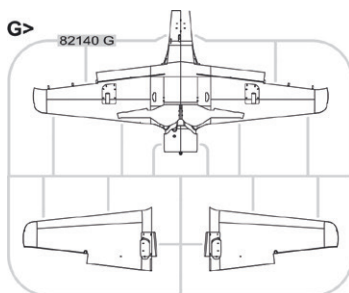

The Weekend edition kit of German WWII fighter aircraft Fw 190A-5 in 1/48 scale. The kit offers Fw 190A-5s armed with two cannons in the wings.

BASIC INFO:

NAME: **Fw 190A-5** light fighter

CAT. NO.: 84118

SCALE: 1/48

EDITION: Weekend

CONTENTS:

SPRUES: Eduard

PE-SETS: No

PAINTING MASK: No

MARKING OPTIONS: 4

BRASSIN: No

RELATED PRODUCTS:

48949 Fw 190A-5 (PE-Set)

48950 Fw 190A-5 landing flaps (PE-Set)

FE863 Fw 190A seatbelts STEEL (Brassin)

644002 Fw 190A-5 LööK (Brassin)

648152 Fw 190 wheels early (Brassin)

648373 Fw 190A Pitot tubes early (Brassin)

648381 Fw 190A exhaust stacks (Brassin)

648390 Fw 190A-5 cockpit (Brassin)

648391 Fw 190A-5 engine (Brassin)

648392 Fw 190A-5 fuselage guns (Brassin)

648408 Fw 190A-5 engine & fuselage guns (Brassin)

648436 Fw 190A-5 undercarriage legs BRONZE (Brassin)

SIN64843 Fw 190A-5 ADVANCED (Brassin)

SIN64851 Fw 190A-5 ESSENTIAL (Brassin)

3DL48047 Fw 190A-5 SPACE (3D Decal Set)

D48029 Fw 190 A stencils (Decal)

D48039 Fw 190A-5 national insignia (Decal)

EX724 Fw 190A-5 TFace (Mask)

KIT PARTS