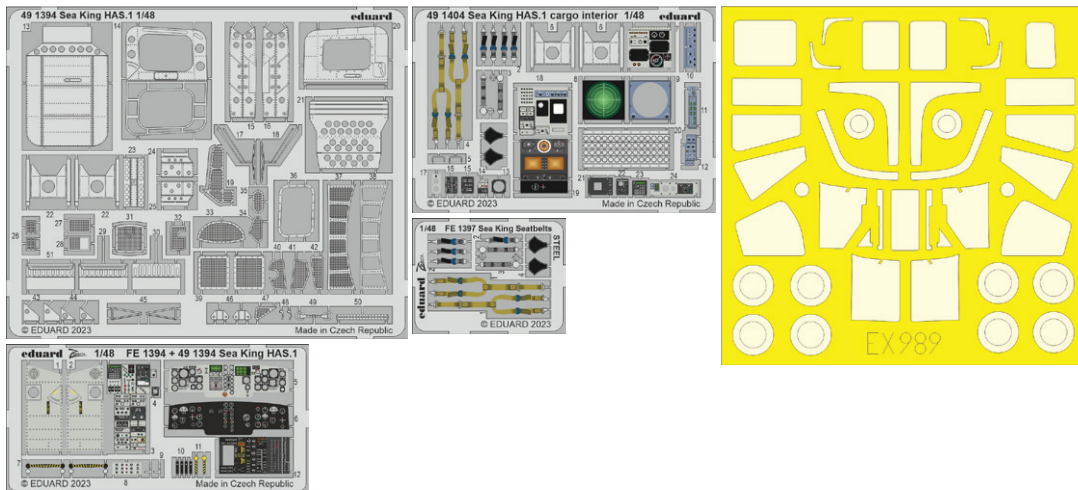

BIG49397 Sea King HAS.1 1/48 Airfix

- 491394 Sea King HAS.1/48
- 491404 Sea King HAS.1 cargo interior 1/48
- FE1397 Sea King seatbelts STEEL 1/48
- EX989 Sea King 1/48