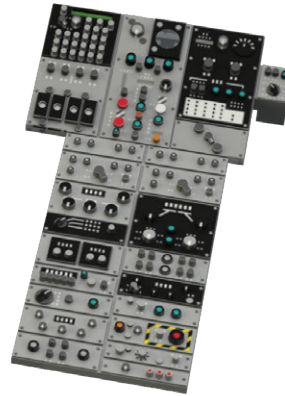

644256 Sea King HAS.1 LööKplus 1/48 Airfix

Collection of 3 sets for Sea King HAS.1 in 1/48 scale.
Recommended kit: Airfix

- LööK set (pre-painted Brassin dashboards & Steelbelts)
- TFace painting mask
- undercarriage wheels

LööKt