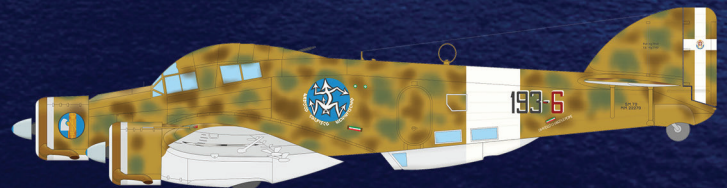

Ten. Col. Mario Giuliano, 193^a Squadriglia,
87° Gruppo BT, 30° Stormo,
Sciaccia, Sicily, December 1940