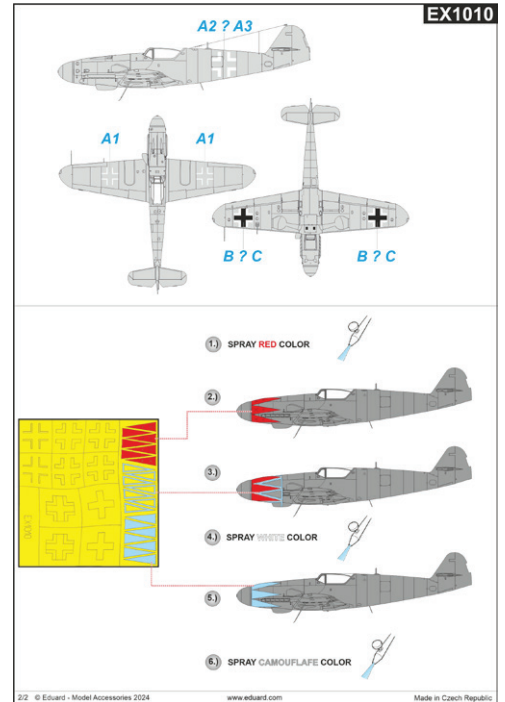

#EX1010

Bf 109K-4 tulip pattern & national insignia

1/48 Eduard