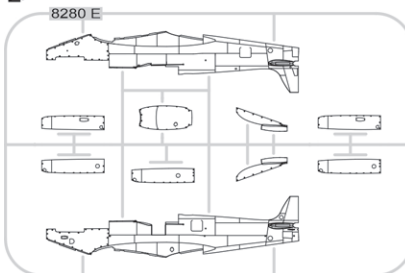

KIT PARTS

A>

C>

E>

F>

G>

Spitfire HF Mk.Ixc, MJ296, F/Lt Otto Smik, No. 312 (Czechoslovak) Sqn.,
RAF North Weald, United Kingdom, August 1944

Spitfire LF Mk.Ixc, MJ586, S/Lt. Pierre Clostermann, Co. of No. 602 Sqn.,
Longues-sur-Mer, France, July 1944