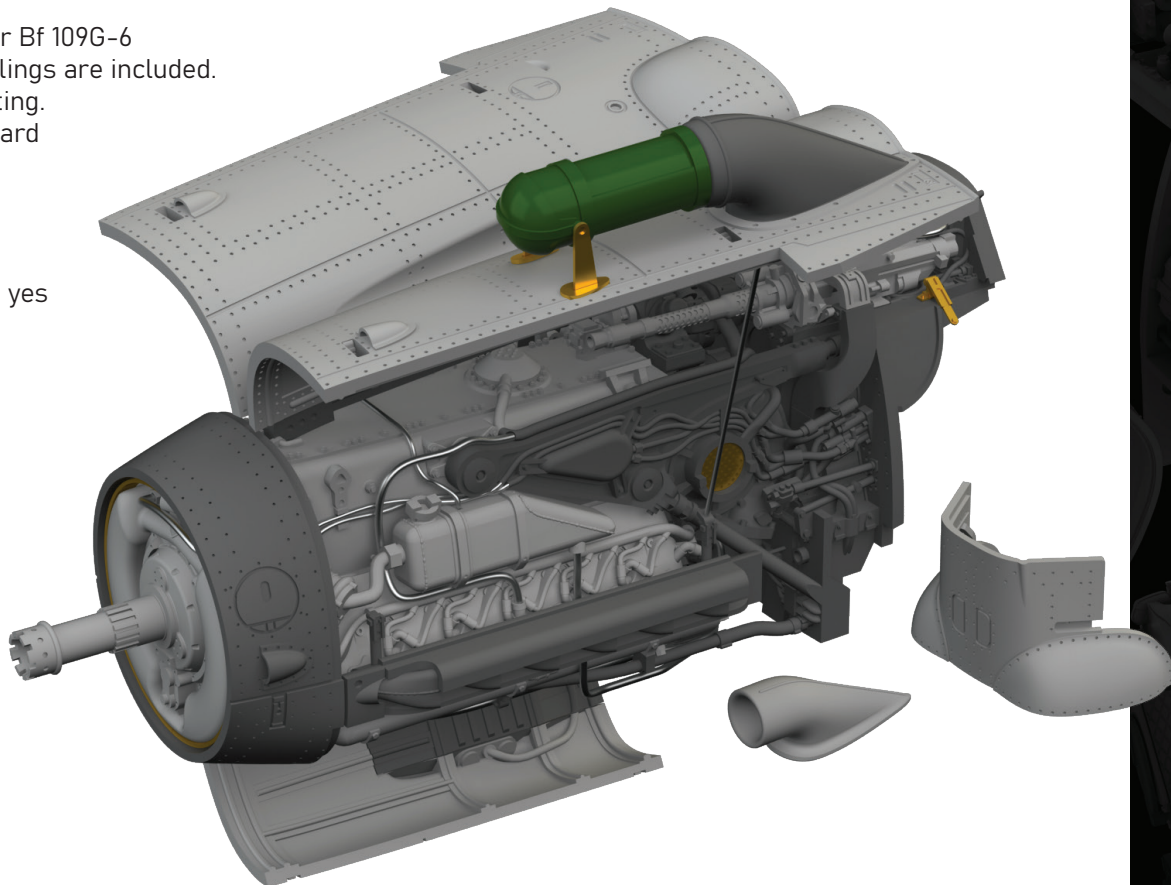

672352 Bf 109G-6 engine PRINT 1/72 Eduard

Brassin set - engine for Bf 109G-6
in 1/72 scale. The cowlings are included.
Made by direct 3D printing.
Recommended kit: Eduard

Set contains:

- 3D print: 22 parts
- decals: no
- photo-etched details: yes
- painting mask: no