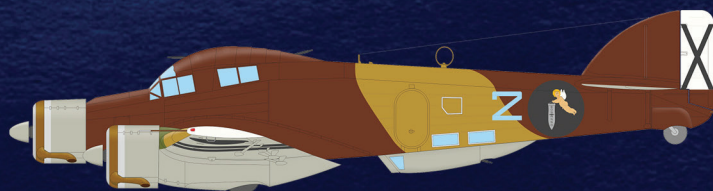

52^a Squadriglia, 27° Gruppo BT,
8° Stormo BV, Son San Juan,
Balears, March 1938