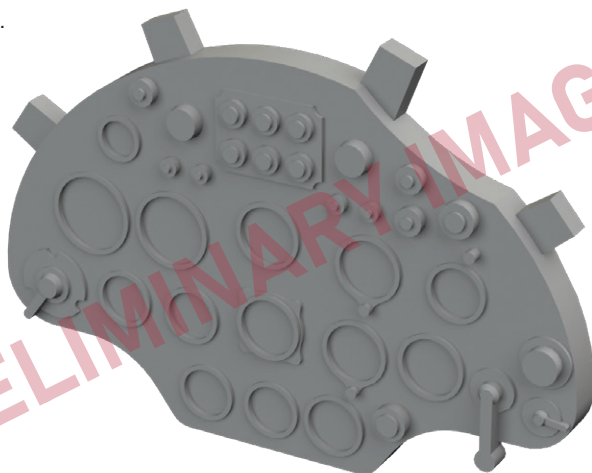

644254 I-16 Type 10 Löök 1/48 Eduard

Löök set - Brassin pre-painted dashboard and STEEL seatbelts for I-16 Type 10 in 1/48 scale. Easy to assemble, replaces plastic parts. Recommended kit: Eduard

Set contains:

- resin: 1 part
- decals: no
- photo-etched details: yes, pre-painted
- painting mask: no