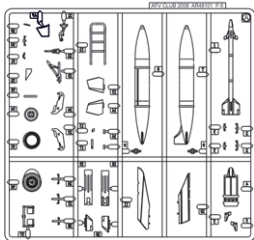

BRASSIN: yes, wheels, RWR antennae

RELATED PRODUCTS:

481132 F-5E upgrade set (PE-Set)

FE1430 F-5E seatbelts STEEL (PE-Set)

3DL48167 F-5E SPACE (3D Decal Set)

KIT PARTS

A X2

B X1