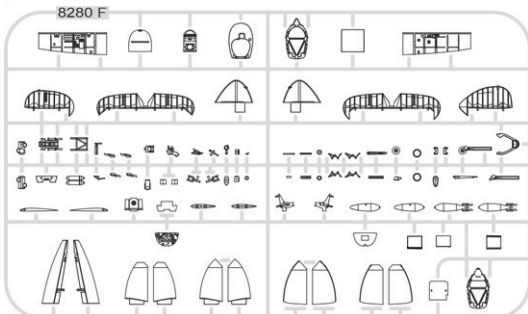

KIT PARTS

A>

C>

E>

F>

G>

Spitfire HF Mk.Ixc, MJ296, F/Lt Otto Smik, No. 312 (Czechoslovak) Sqn.,
RAF North Weald, United Kingdom, August 1944

Spitfire LF Mk.Ixc, MJ586, S/Lt. Pierre Clostermann, Co. of No. 602 Sqn.,
Longues-sur-Mer, France, July 1944