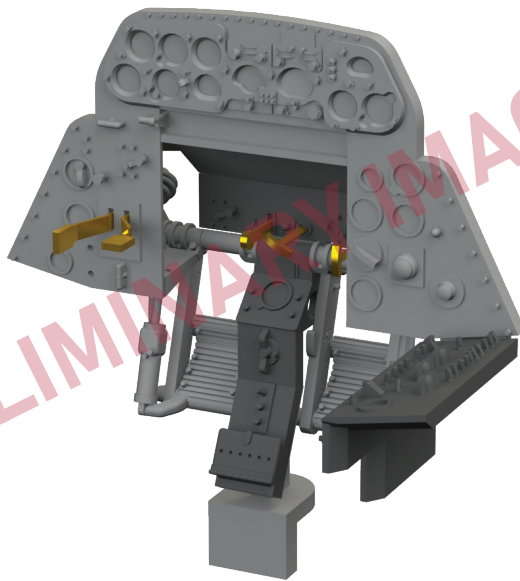

644253 TBM-3 Löök 1/48 Academy

Löök set - Brassin pre-painted dashboards and STEEL seatbelts for TBM-3 in 1/48 scale. Easy to assemble, replaces plastic parts. Recommended kit: Academy / Accurate Miniatures

Set contains:

- resin: 5 parts
- 3D print: 1 part
- decals: no
- photo-etched details: yes, pre-painted
- painting mask: no