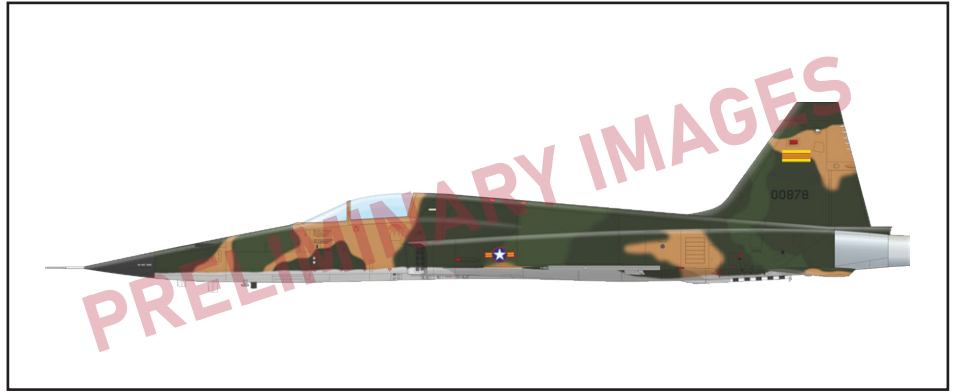

The Limited edition of the kit of the US supersonic light fighter F-5E in 1/48 scale.

BASIC INFO:

NAME: **FREEDOM TIGER**

CAT. NO.: 11182

SCALE: 1/48

EDITION: Limited

CONTENTS:

SPRUES: AFV Club

PE-SETS: Yes, pre-painted

PAINTING MASK: Yes

MARKING OPTIONS: 8

BRASSIN: yes, wheels, RWR antennae