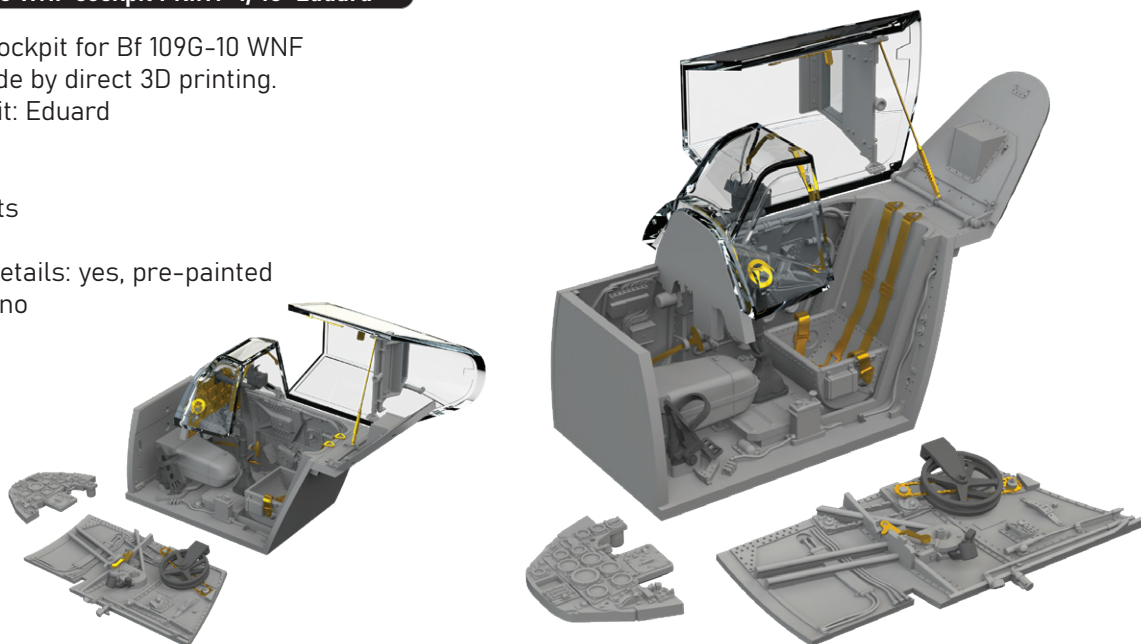

648977 Bf 109G-10 WNF cockpit PRINT 1/48 Eduard

Brassin set - a cockpit for Bf 109G-10 WNF in 1/48 scale. Made by direct 3D printing. Recommended kit: Eduard

Set contains:

- 3D print: 16 parts
- decals: yes
- photo-etched details: yes, pre-painted
- painting mask: no