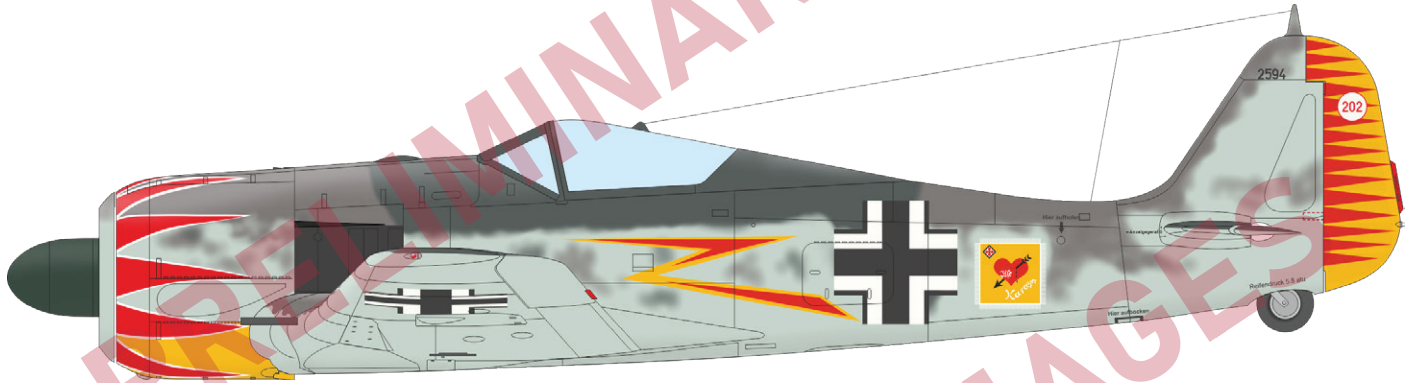

Fw 190A-5, WNr. 0152594, Maj. Hermann Graf, CO of JGr. Ost, Toulouse-Blagnac, France, April 1943