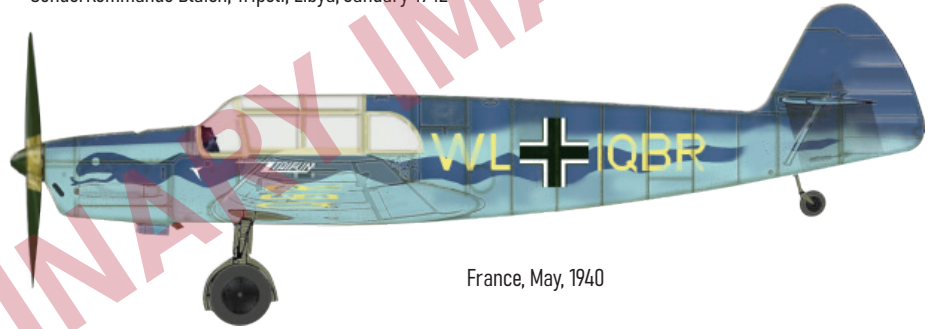

France, May, 1940