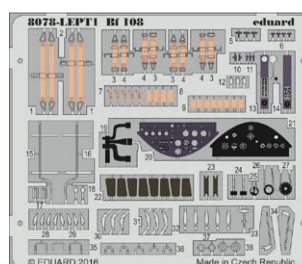

The ProfiPACK edition kit of German WWII liaison aircraft Bf 108 in 1/48 scale.

Re-release

BASIC INFO:

NAME: **Bf 108 Re-release**

CAT. NO.: 8078

SCALE: 1/48

EDITION: ProfiPACK

CONTENTS:

SPRUES: Eduard

PE-SETS: Yes, pre-painted

PAINTING MASK: Yes

MARKING OPTIONS: 5

BRASSIN: No

RELATED PRODUCTS:

FE1431 Bf 108 seatbelts STEEL (PE-Set)

648256 Bf 108 wooden propeller (Brassin)

3DL48166 Bf 108 SPACE (3D Decal Set)

KIT PARTS

A>

B>

C>

D>