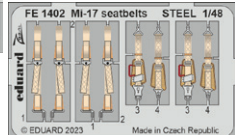

BIG49396 Mi-17 1/48 Trumpeter

- 481126 Mi-17 cargo seats 1/48
- 491401 Mi-17 1/48
- 491402 Mi-17 cargo seatbelts STEEL 1/48
- FE1402 Mi-17 seatbelts STEEL 1/48
- EX993 Mi-17 1/48