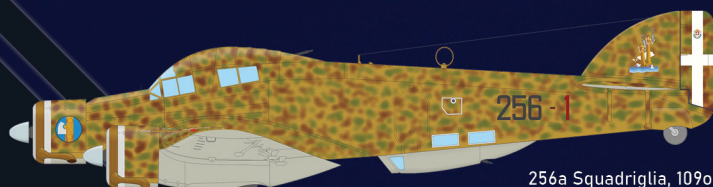

256^a Squadriglia, 109° Gruppo BT,
36° Stormo, Castelvetrano,
Sicily, June 1940

#11179 @ eduard.com