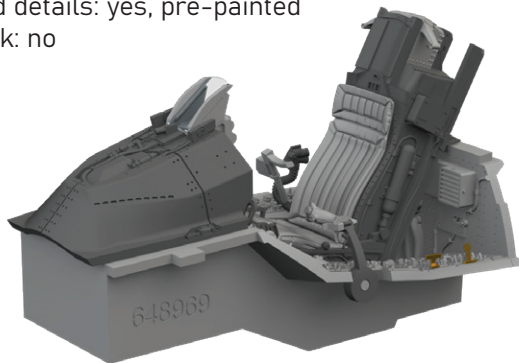

648969 F-16C Block 30 cockpit PRINT 1/48 Kinetic

Brassin set - a cockpit for F-16C Block 30 in 1/48 scale. Made by direct 3D printing. Recommended kit: Kinetic

Set contains:

- 3D print: 15 parts
- decals: yes
- photo-etched details: yes, pre-painted
- painting mask: no