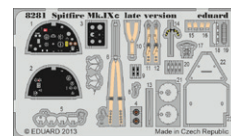

KIT PARTS

A>

C>

E>

F>

G>

Spitfire HF Mk.Ixc, MJ296, F/Lt Otto Smik, No. 312 (Czechoslovak) Sqn.,
RAF North Weald, United Kingdom, August 1944

Spitfire LF Mk.Ixc, MJ586, S/Lt. Pierre Clostermann, Co. of No. 602 Sqn.,
Longues-sur-Mer, France, July 1944