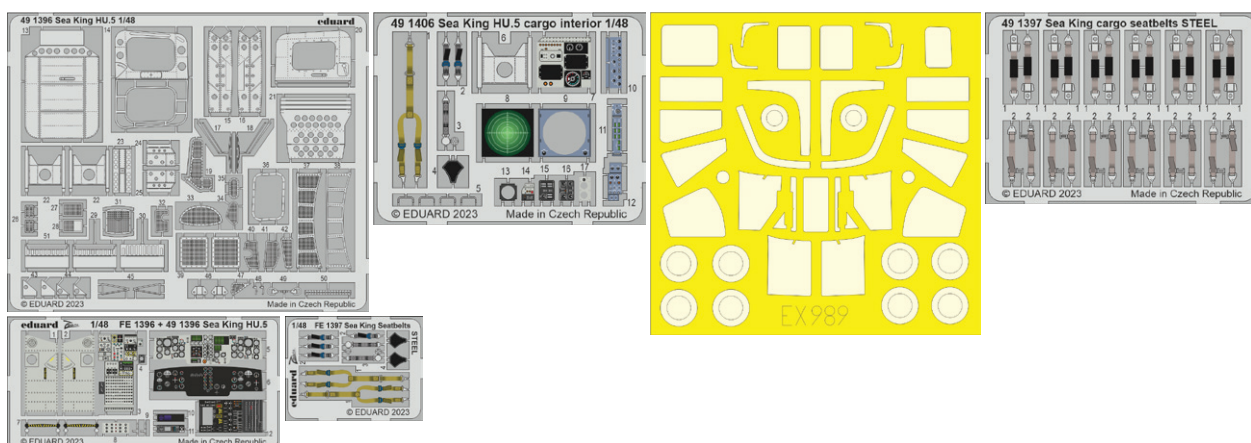

BIG49399 Sea King HU.5 1/48 Airfix

- 491396 Sea King HU.5 1/48
- 491397 Sea King HU.5 cargo seatbelts STEEL 1/48
- 491406 Sea King HU.5 cargo interior 1/48
- FE1397 Sea King seatbelts STEEL 1/48
- EX989 Sea King 1/48