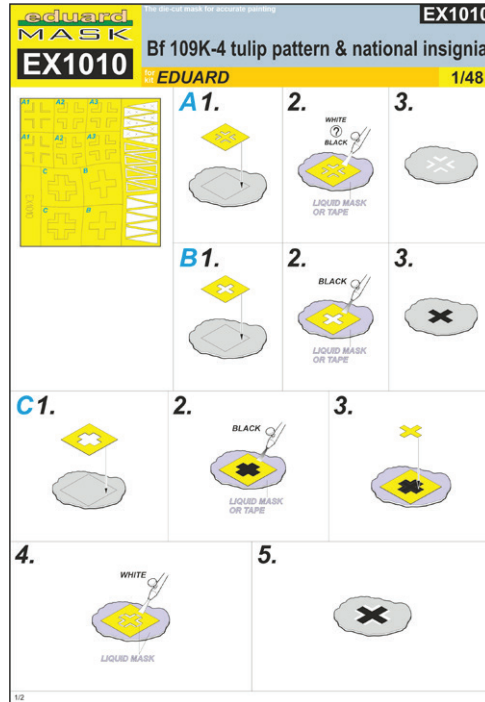

#EX1010

Bf 109K-4 tulip pattern & national insignia

1/48 Eduard