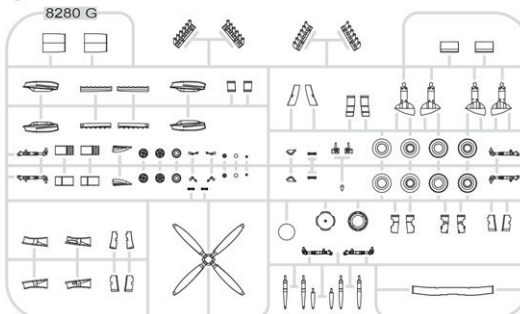

KIT PARTS

A>

C>

E>

F>

G>

Spitfire HF Mk.Ixc, MJ296, F/Lt Otto Smik, No. 312 (Czechoslovak) Sqn.,
RAF North Weald, United Kingdom, August 1944

Spitfire LF Mk.Ixc, MJ586, S/Lt. Pierre Clostermann, Co. of No. 602 Sqn.,
Longues-sur-Mer, France, July 1944