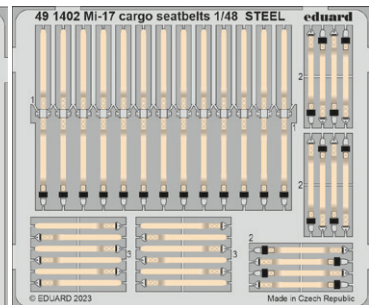

BIG49396 Mi-17 1/48 Trumpeter

- 481126 Mi-17 cargo seats 1/48
- 491401 Mi-17 1/48
- 491402 Mi-17 cargo seatbelts STEEL 1/48
- FE1402 Mi-17 seatbelts STEEL 1/48
- EX993 Mi-17 1/48