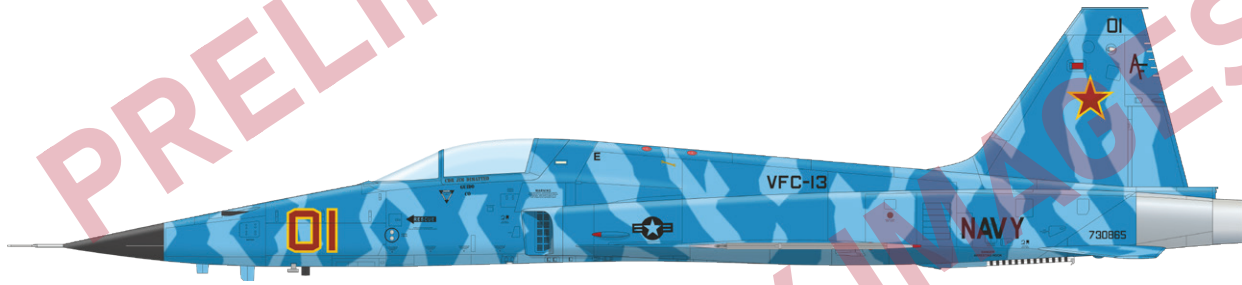

C X1

H X1

I X1

S X1

P X1

N X1

+ three more marking options

The ProfiPACK edition kit of the German WWII fighter plane Bf 109G-2 in 1/72 scale.