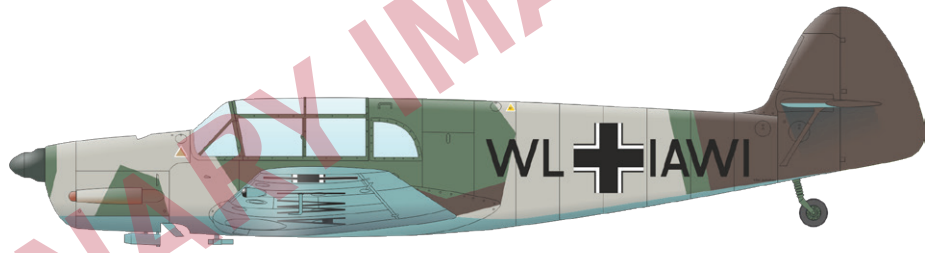

491420 F-35B
1/48 Tamiya

Germany, September, 1939