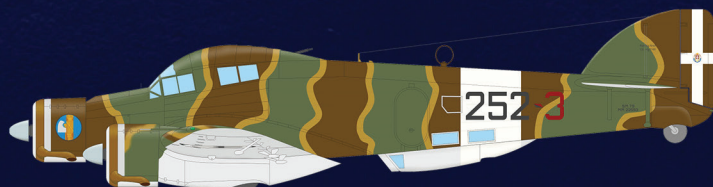

252^a Squadriglia, 104° Gruppo BT,
46° Stormo, Skadar, Albania,
end of 1940