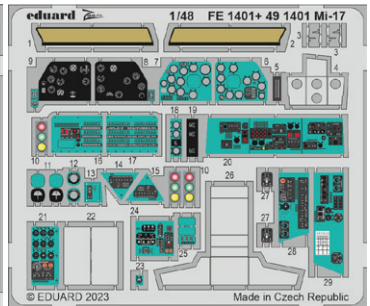

BIG49396 Mi-17 1/48 Trumpeter

- 481126 Mi-17 cargo seats 1/48
- 491401 Mi-17 1/48
- 491402 Mi-17 cargo seatbelts STEEL 1/48
- FE1402 Mi-17 seatbelts STEEL 1/48
- EX993 Mi-17 1/48