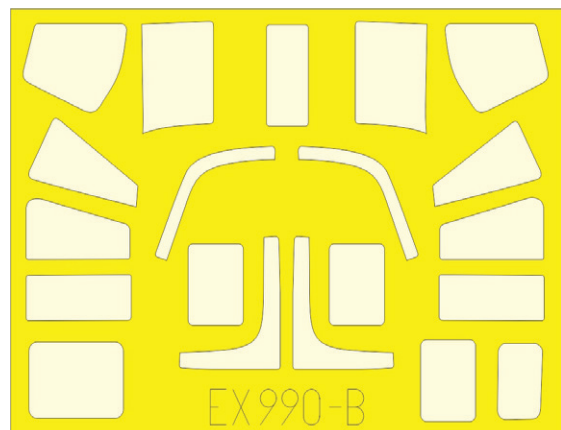

644256 Sea King HAS.1 LööKplus 1/48 Airfix

Collection of 3 sets for Sea King HAS.1 in 1/48 scale.
Recommended kit: Airfix

- LööK set (pre-painted Brassin dashboards & Steelbelts)
- TFace painting mask
- undercarriage wheels

LööKt