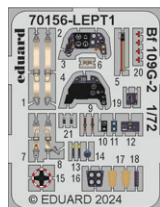

The ProfiPACK edition kit of the German WWII fighter plane Bf 109G-2 in 1/72 scale.

BASIC INFO:

NAME: **Bf 109G-2**

CAT. NO.: 70156

SCALE: 1/72

EDITION: ProfiPACK

CONTENTS:

SPRUES: Eduard

PE-SETS: Yes, pre-painted

PAINTING MASK: Yes

MARKING OPTIONS: 6

BRASSIN: No

RELATED PRODUCTS:

672321 Bf 109F/G external fuel tanks (Brassin)

672323 Bf 109F/G wheels bays angular PRINT (Brassin)

672325 Bf 109F/G exhaust stacks PRINT (Brassin)

672326 Bf 109F/G/K gun pods PRINT (Brassin)

672329 Bf 109 balance weights PRINT (Brassin)

672338 Bf 109G undercarriage legs BRONZE (Brassin)

672339 Bf 109G-2/G-4 gun barrels PRINT (Brassin)

672340 Bf 109G-2/G-4 wheels for plain wings PRINT (Brassin)

672341 Bf 109G-2/G-4 wheels for bulged wings PRINT (Brassin)

672342 Bf 109G-2 cockpit PRINT (Brassin)

672344 Bf 109G radio compartment PRINT (Brassin)

672346 Bf 109G propeller PRINT (Brassin)

KIT PARTS

U>

M>

J>