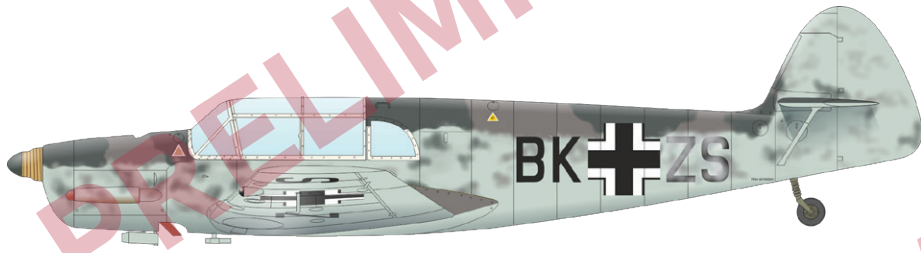

France, May, 1940

Hungary, 1942 - 1944