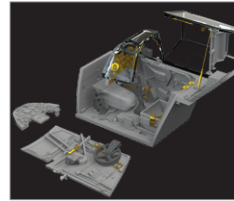

648977 Bf 109G-10 WNF
cockpit **PRINT** 1/48 Eduard

DETAIL