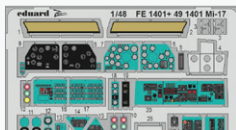

SS819 P-400
1/72 Arma Hobby
(1 part)

[DETAIL](#)

DECALS

NO PREVIEW

D48115 F-35B stencils
1/48
(1 part)

BIG ED SETS

BIG33159 AH-1G early
1/35 ICM

[DETAIL](#)