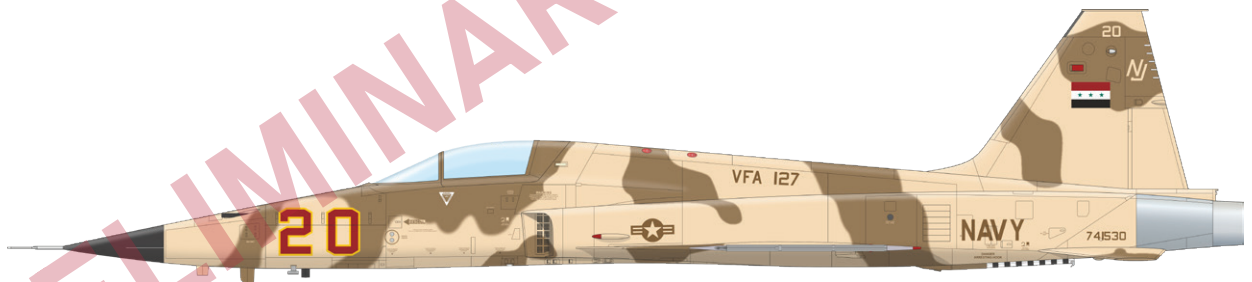

C X1

H X1

I X1

S X1

P X1

N X1

+ three more marking options

The ProfiPACK edition kit of the German WWII fighter plane Bf 109G-2 in 1/72 scale.