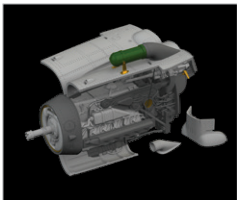

DETAIL

648977 Bf 109G-10 WNF
cockpit **PRINT** 1/48 Eduard

DETAIL

648978 F-35B wheels
1/48 Tamiya

DETAIL

648979 F-35B ejection seat
PRINT 1/48 Tamiya

DETAIL

672352 Bf 109G-6 engine
PRINT 1/72 Eduard