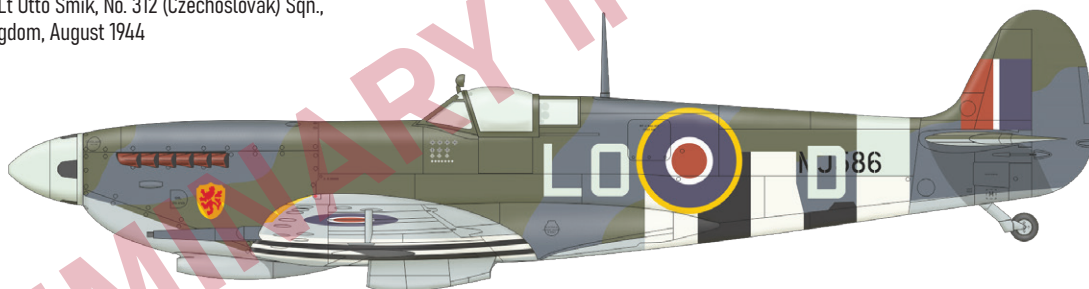

KIT PARTS

A>

C>

E>

F>

G>

Spitfire HF Mk.Ixc, MJ296, F/Lt Otto Smik, No. 312 (Czechoslovak) Sqn.,
RAF North Weald, United Kingdom, August 1944

Spitfire LF Mk.Ixc, MJ586, S/Lt. Pierre Clostermann, Co. of No. 602 Sqn.,
Longues-sur-Mer, France, July 1944