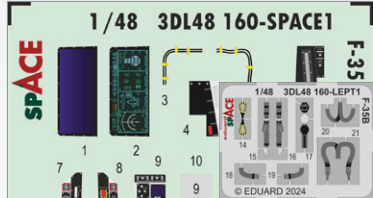

SPACE

3DL48160 **F-35B SPACE**
1/48 Tamiya
(2 parts)

DETAIL