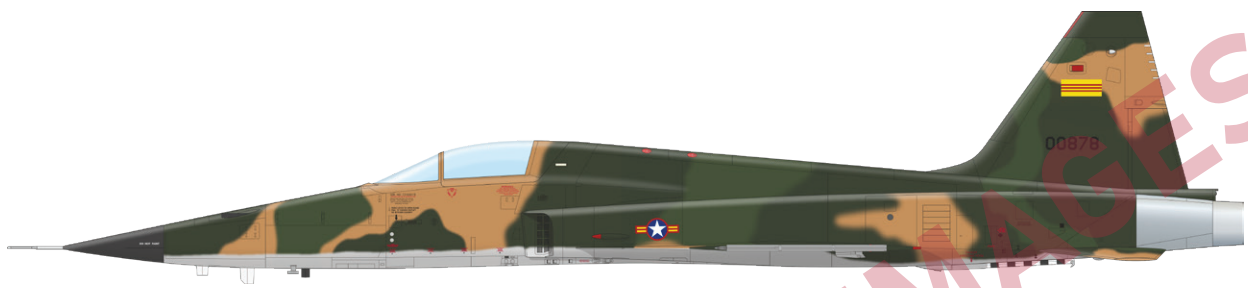

C X1

H X1

I X1

S X1

P X1

N X1

+ three more marking options

The ProfiPACK edition kit of the German WWII fighter plane Bf 109G-2 in 1/72 scale.