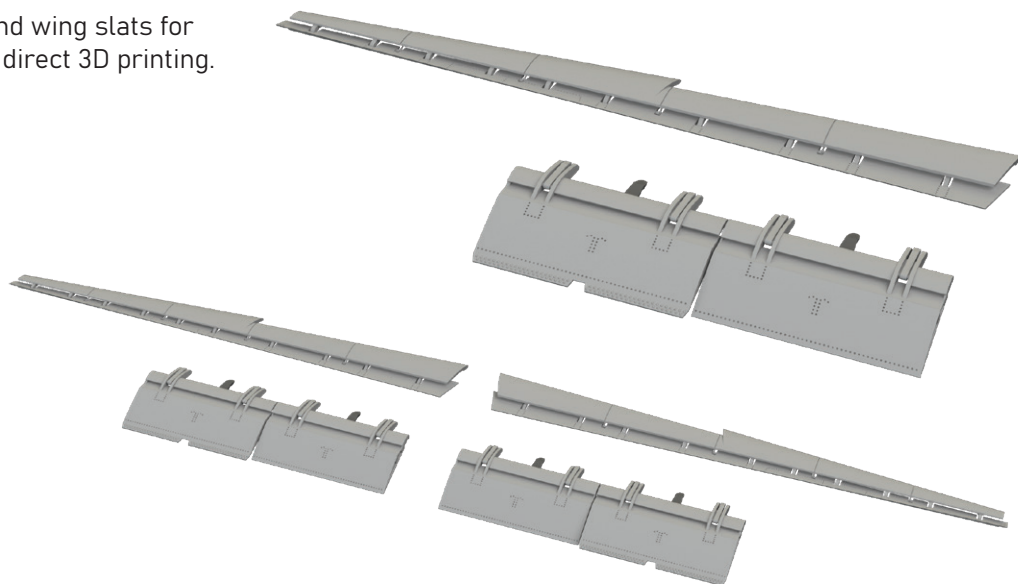

648928 Su-25 flaps and slats PRINT 1/48 Zvezda

Brassin set - landing flaps and wing slats for Su-25 in 1/48 scale. Made by direct 3D printing.
Recommended kit: Zvezda

Set contains:

- 3D print: 22 parts
- decals: no
- photo-etched details: no
- painting mask: no