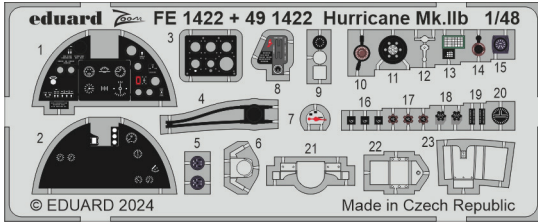

491420 F-35B
1/48 Tamiya

491422 Hurricane Mk.IIb
1/48 Arma Hobby

73819 P-400
1/72 Arma Hobby

FE1420 F-35B
1/48 Tamiya

FE1421 F-35B seatbelts STEEL
1/48 Tamiya

FE1422 Hurricane Mk.IIb
1/48 Arma Hobby

FE1423 Hurricane Mk.IIb seatbelts STEEL
1/48 Arma Hobby