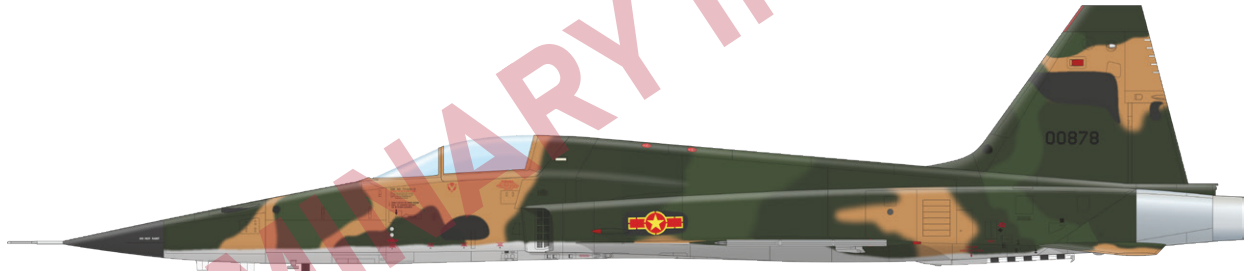

C X1

H X1

I X1

S X1

P X1

N X1

+ three more marking options

The ProfiPACK edition kit of the German WWII fighter plane Bf 109G-2 in 1/72 scale.