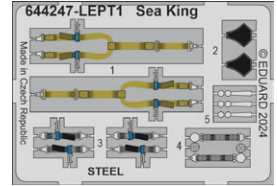

644257 Sea King HAS.5 LööKplus 1/48 Airfix

Collection of 3 sets for Sea King HAS.5 in 1/48 scale.
Recommended kit: Airfix

- LööK set (pre-painted Brassin dashboards & Steelbelts)
- TFace painting mask
- undercarriage wheels

LööK