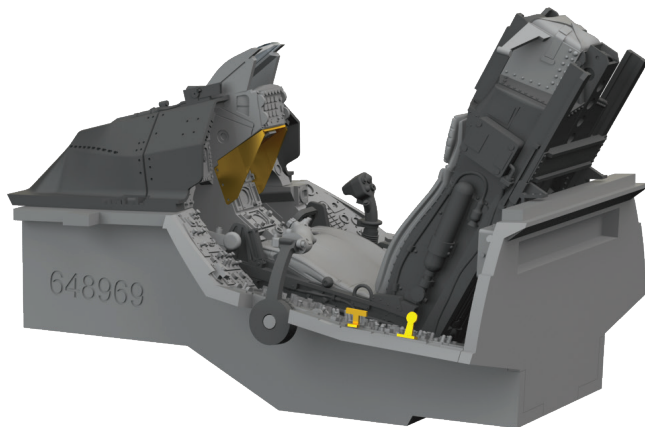

648969 F-16C Block 30 cockpit PRINT 1/48 Kinetic

Brassin set - a cockpit for F-16C Block 30 in 1/48 scale. Made by direct 3D printing. Recommended kit: Kinetic

Set contains:

- 3D print: 15 parts
- decals: yes
- photo-etched details: yes, pre-painted
- painting mask: no