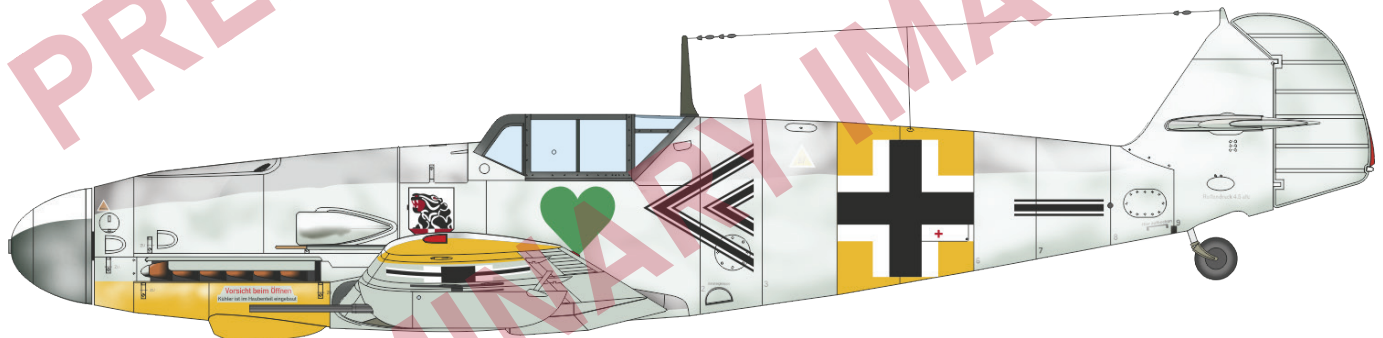

J>

Bf 109G-2, Maj. Johannes Trautloft, CO of JG 54, the Soviet Union, August 1942

Bf 109G-2/R6, WNr. 13531, Hptm. Hermann Graf, CO of 9./JG 52, Pitomnik, the Soviet Union, September 1942

Bf 109G-2, Fw. Anton Hafner, 4./JG 51, El Aouina, Tunis, December 1942