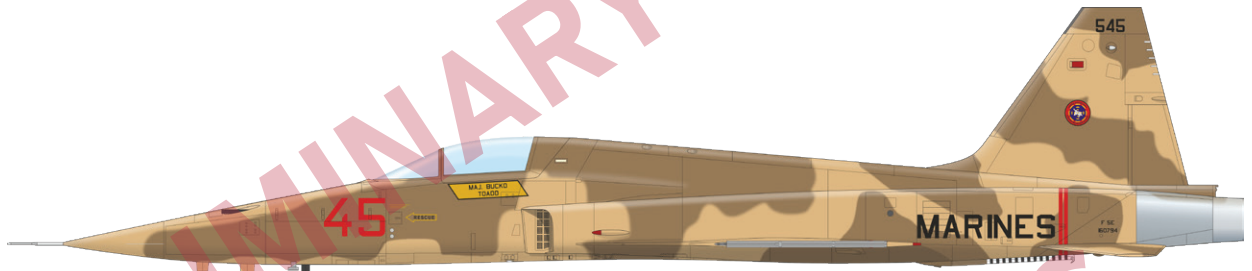

C X1

H X1

I X1

S X1

P X1

N X1

+ three more marking options

The ProfiPACK edition kit of the German WWII fighter plane Bf 109G-2 in 1/72 scale.