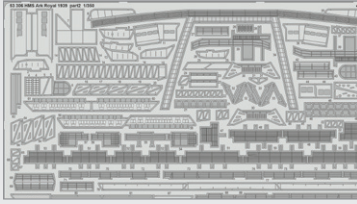

PHOTO-ETCHED SETS

53306 HMS Ark Royal 1939 part 2
1/350 I LOVE KIT
(1 part)

DETAIL