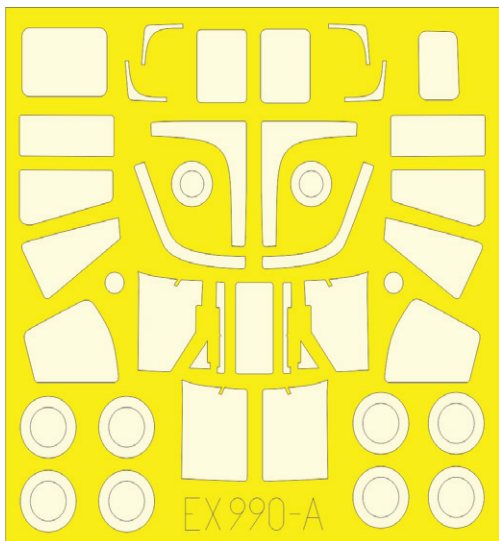

644257 Sea King HAS.5 LööKplus 1/48 Airfix

Collection of 3 sets for Sea King HAS.5 in 1/48 scale.
Recommended kit: Airfix

- LööK set (pre-painted Brassin dashboards & Steelbelts)
- TFace painting mask
- undercarriage wheels

LööK