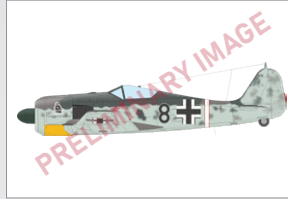

DETAIL

84118 **Fw 190A-5** light fighter
1/48 Weekend

DETAIL

8281 **Spitfire Mk.IXc** late version
1/48 ProfiPACK **Re-release**

DETAIL

8078 **Bf 108**
1/48 ProfiPACK **Re-release**

DETAIL

MASKS