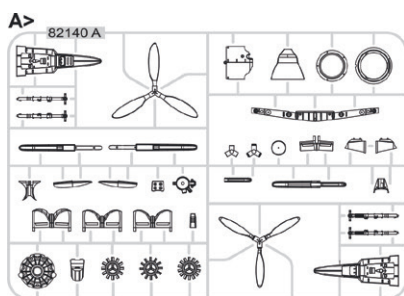

The Weekend edition kit of German WWII fighter aircraft Fw 190A-5 in 1/48 scale. The kit offers Fw 190A-5s armed with two cannons in the wings.

BASIC INFO:

NAME: **Fw 190A-5** light fighter

CAT. NO.: 84118

SCALE: 1/48

EDITION: Weekend

CONTENTS:

SPRUES: Eduard

PE-SETS: No

PAINTING MASK: No

MARKING OPTIONS: 4

BRASSIN: No

RELATED PRODUCTS:

48949 Fw 190A-5 (PE-Set)

48950 Fw 190A-5 landing flaps (PE-Set)

FE863 Fw 190A seatbelts STEEL (Brassin)

644002 Fw 190A-5 LööK (Brassin)

648152 Fw 190 wheels early (Brassin)

648373 Fw 190A Pitot tubes early (Brassin)

648381 Fw 190A exhaust stacks (Brassin)

648390 Fw 190A-5 cockpit (Brassin)

648391 Fw 190A-5 engine (Brassin)

648392 Fw 190A-5 fuselage guns (Brassin)

648408 Fw 190A-5 engine & fuselage guns (Brassin)

648436 Fw 190A-5 undercarriage legs BRONZE (Brassin)

SIN64843 Fw 190A-5 ADVANCED (Brassin)

SIN64851 Fw 190A-5 ESSENTIAL (Brassin)

3DL48047 Fw 190A-5 SPACE (3D Decal Set)

D48029 Fw 190 A stencils (Decal)

D48039 Fw 190A-5 national insignia (Decal)

EX724 Fw 190A-5 TFace (Mask)

KIT PARTS