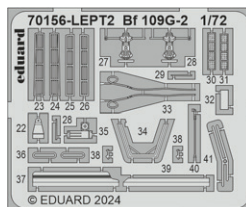

The ProfiPACK edition kit of the German WWII fighter plane Bf 109G-2 in 1/72 scale.

BASIC INFO:

NAME: **Bf 109G-2**

CAT. NO.: 70156

SCALE: 1/72

EDITION: ProfiPACK

CONTENTS:

SPRUES: Eduard

PE-SETS: Yes, pre-painted

PAINTING MASK: Yes

MARKING OPTIONS: 6

BRASSIN: No

RELATED PRODUCTS:

672321 Bf 109F/G external fuel tanks (Brassin)

672323 Bf 109F/G wheels bays angular PRINT (Brassin)

672325 Bf 109F/G exhaust stacks PRINT (Brassin)

672326 Bf 109F/G/K gun pods PRINT (Brassin)

672329 Bf 109 balance weights PRINT (Brassin)

672338 Bf 109G undercarriage legs BRONZE (Brassin)

672339 Bf 109G-2/G-4 gun barrels PRINT (Brassin)

672340 Bf 109G-2/G-4 wheels for plain wings PRINT (Brassin)

672341 Bf 109G-2/G-4 wheels for bulged wings PRINT (Brassin)

672342 Bf 109G-2 cockpit PRINT (Brassin)

672344 Bf 109G radio compartment PRINT (Brassin)

672346 Bf 109G propeller PRINT (Brassin)

KIT PARTS

U>

M>

J>