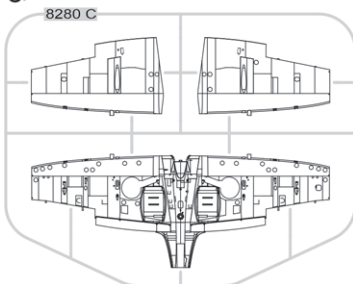

The ProfiPACK edition kit of the British WWII fighter aircraft Spitfire Mk.IXc late version in 1/48 scale.

Re-release

BASIC INFO:

NAME: **Spitfire Mk.IXc** late version **Re-release**

CAT. NO.: 8281

SCALE: 1/48

EDITION: ProfiPACK

CONTENTS:

SPRUES: Eduard

PE-SETS: Yes, pre-painted

PAINTING MASK: Yes

MARKING OPTIONS: 6

BRASSIN: No

RELATED PRODUCTS:

48765 Spitfire Mk.IXc landing flaps (PE-Set)

48766 Spitfire Mk.IX surface panels (PE-Set)

49639 Spitfire Mk.IXc (PE-Set)

FE840 Spitfire Mk.IX seatbelts STEEL (PE-Set)

644008 Spitfire Mk.IX late LööK (Brassin)

644067 Spitfire Mk.I late LööKplus (Brassin)

648099 Spitfire exhaust stacks fishtail (Brassin)

648100 Spitfire Mk.IX cockpit (Brassin)

648109 Spitfire 500lb bomb set (Brassin)

648112 Spitfire Mk.IX engine (Brassin)

648113 Spitfire Mk.IX gun bay (Brassin)

648119 Spitfire wheels - 5 spoke, smooth tire (Brassin)

648120 Spitfire - radio compartment (Brassin)

648124 Spitfire undercarriage legs BRONZE (Brassin)

648306 Spitfire Mk.IX top cowl late (Brassin)

648748 Spitfire Mk.IX landing flaps PRINT (Brassin)

3DL48029 Spitfire Mk.IXc late version SPACE (3D Decal Set)

KIT PARTS

A>

C>

E>

F>

G>