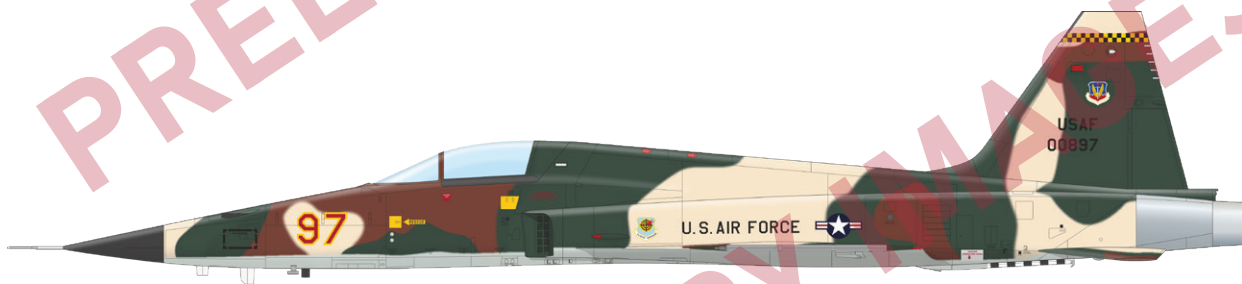

C X1

H X1

I X1

S X1

P X1

N X1

+ three more marking options

The ProfiPACK edition kit of the German WWII fighter plane Bf 109G-2 in 1/72 scale.