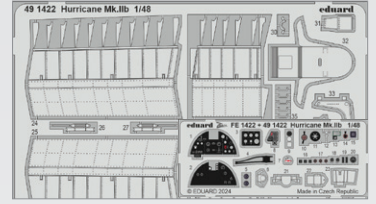

491422 Hurricane Mk.IIb
1/48 Arma Hobby
(2 parts)

DETAIL