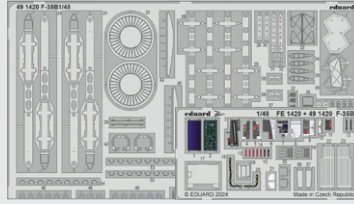

3DL72028 **A-6A SPACE**
1/72 Trumpeter
(2 parts)

PHOTO-ETCHED SETS

53306 HMS Ark Royal 1939 part 2
1/350 I LOVE KIT
(1 part)

DETAIL

481132 F-5E upgrade set
1/48 AFV Club/Eduard
(1 part)

491420 F-35B
1/48 Tamiya
(2 parts)