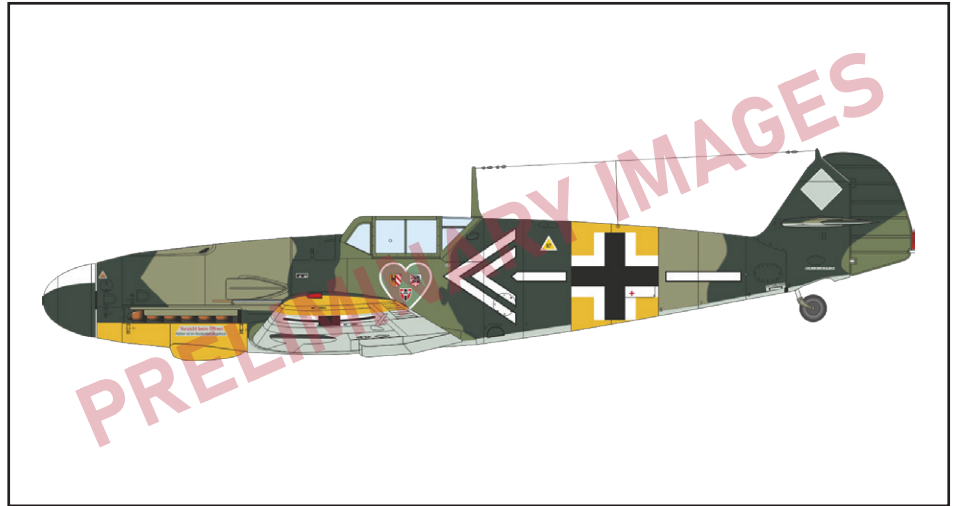

The ProfiPACK edition kit of the German WWII fighter plane Bf 109G-2 in 1/72 scale.

BASIC INFO:

NAME: **Bf 109G-2**

CAT. NO.: 70156

SCALE: 1/72

EDITION: ProfiPACK

CONTENTS:

SPRUES: Eduard

PE-SETS: Yes, pre-painted

PAINTING MASK: Yes

MARKING OPTIONS: 6

BRASSIN: No