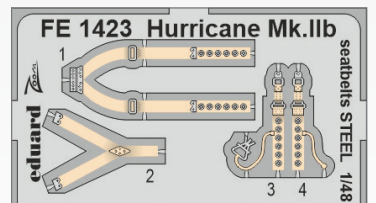

FE1423 Hurricane Mk.IIb seatbelts STEEL
1/48 Arma Hobby
(1 part)

DETAIL