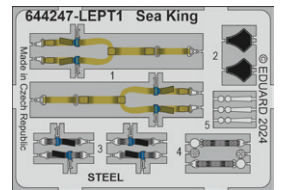

644256 Sea King HAS.1 LööKplus 1/48 Airfix

Collection of 3 sets for Sea King HAS.1 in 1/48 scale.
Recommended kit: Airfix

- LööK set (pre-painted Brassin dashboards & Steelbelts)
- TFace painting mask
- undercarriage wheels

LööKt