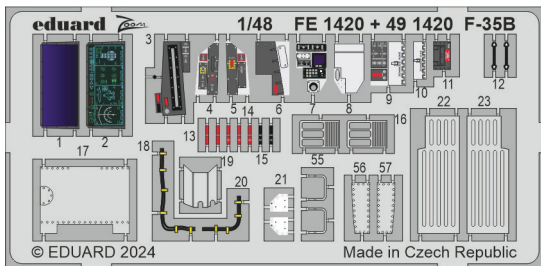

491420 F-35B
1/48 Tamiya

491422 Hurricane Mk.IIb
1/48 Arma Hobby

73819 P-400
1/72 Arma Hobby

FE1420 F-35B
1/48 Tamiya

FE1421 F-35B seatbelts STEEL
1/48 Tamiya

FE1422 Hurricane Mk.IIb
1/48 Arma Hobby

FE1423 Hurricane Mk.IIb seatbelts STEEL
1/48 Arma Hobby