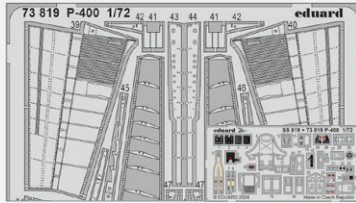

73819 P-400
1/72 Arma Hobby
(2 parts)

DETAIL