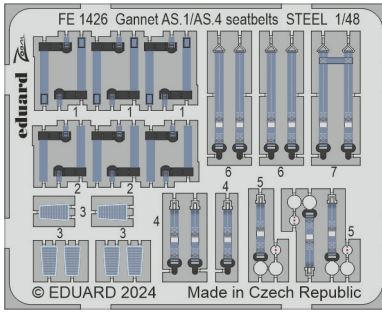

FE1426 Gannet AS.1/AS.4 seatbelts STEEL
1/48 Airfix