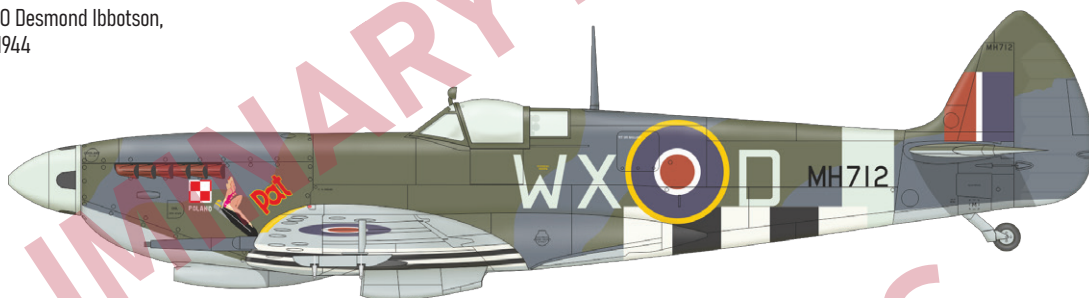

Spitfire LF Mk.Ixc, MH712, W/O Henryk Dygala, No. 302 (Polish) Sqn.,
ALG G10 Plumetot, France, August 1944