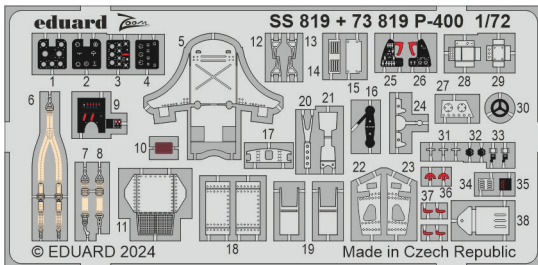

SS819 P-400
1/72 Arma Hobby