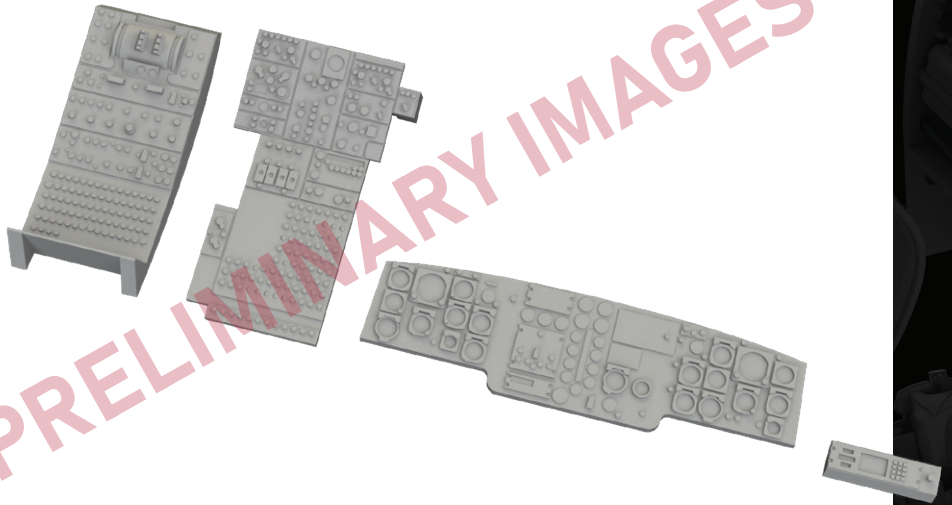

644249 Sea King HU.5 Löök 1/48 Airfix

Löök set - Brassin pre-painted dashboards and STEEL seatbelts for Sea King HU.5 in 1/48 scale. Easy to assemble, replaces plastic parts. Recommended kit: Airfix

Set contains:

- resin: 4 parts
- decals: no
- photo-etched details: yes, pre-painted
- painting mask: no.