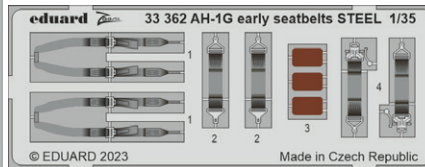

BIG33159 AH-1G early 1/35 ICM

- 321015 AH-1G early 1/35
- 33362 AH-1G early seatbelts STEEL 1/35
- JX320 AH-1G 1/35