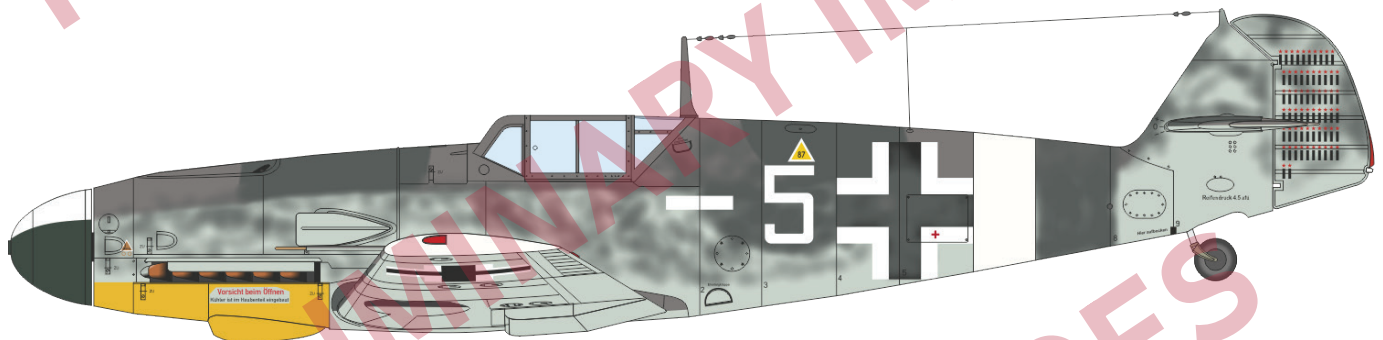

J>

Bf 109G-2, Maj. Johannes Trautloft, CO of JG 54, the Soviet Union, August 1942

Bf 109G-2/R6, WNr. 13531, Hptm. Hermann Graf, CO of 9./JG 52, Pitomnik, the Soviet Union, September 1942

Bf 109G-2, Fw. Anton Hafner, 4./JG 51, El Aouina, Tunis, December 1942