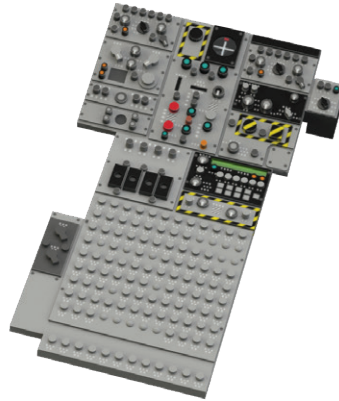

644257 Sea King HAS.5 LööKplus 1/48 Airfix

Collection of 3 sets for Sea King HAS.5 in 1/48 scale.
Recommended kit: Airfix

- LööK set (pre-painted Brassin dashboards & Steelbelts)
- TFace painting mask
- undercarriage wheels

LööK