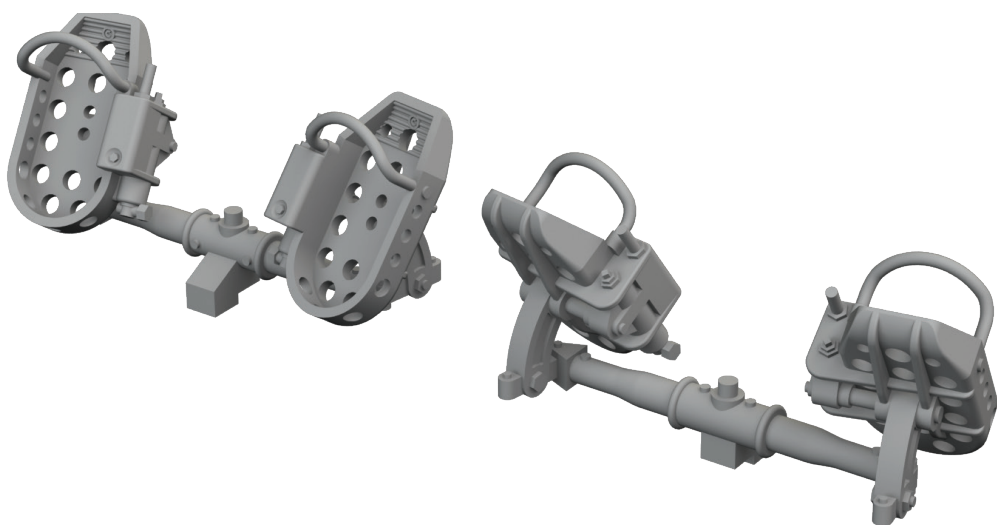

632193 Bf 109E rudder pedals late PRINT 1/32

Brassin set - rudder pedals for Bf 109E in 1/32 scale.
The set consists of 2 pairs of the pedals.
Easy to assemble, replaces plastic parts.

Set contains:

- 3D print: 2 parts
- decals: no
- photo-etched details: no
- painting mask: no