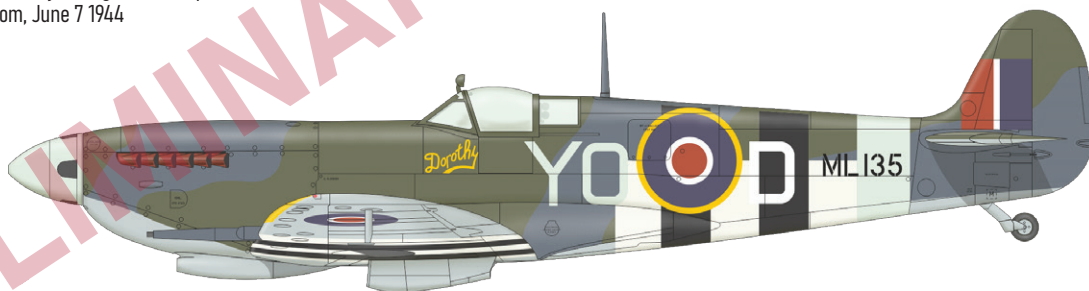

Spitfire LF Mk.Ixc, ML 135, Jerry Billing, No. 401 Sqn.,
France, July 1 1944