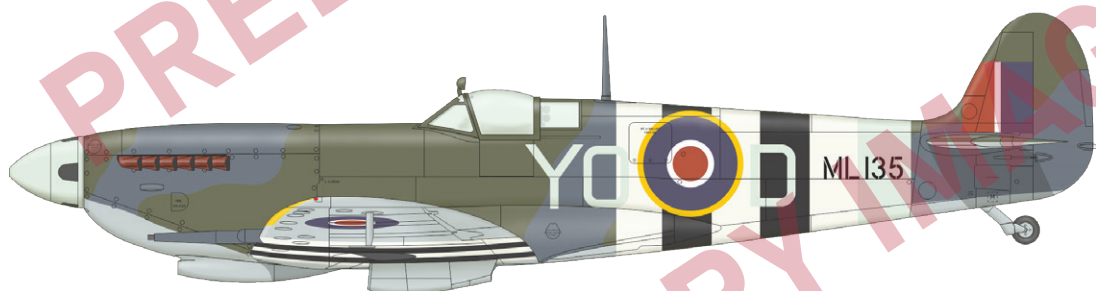

Spitfire LF Mk.Ixc, ML135, P/O Jerry Billing, No. 401 Sqn.,
RAF Tangmere, United Kingdom, June 7 1944