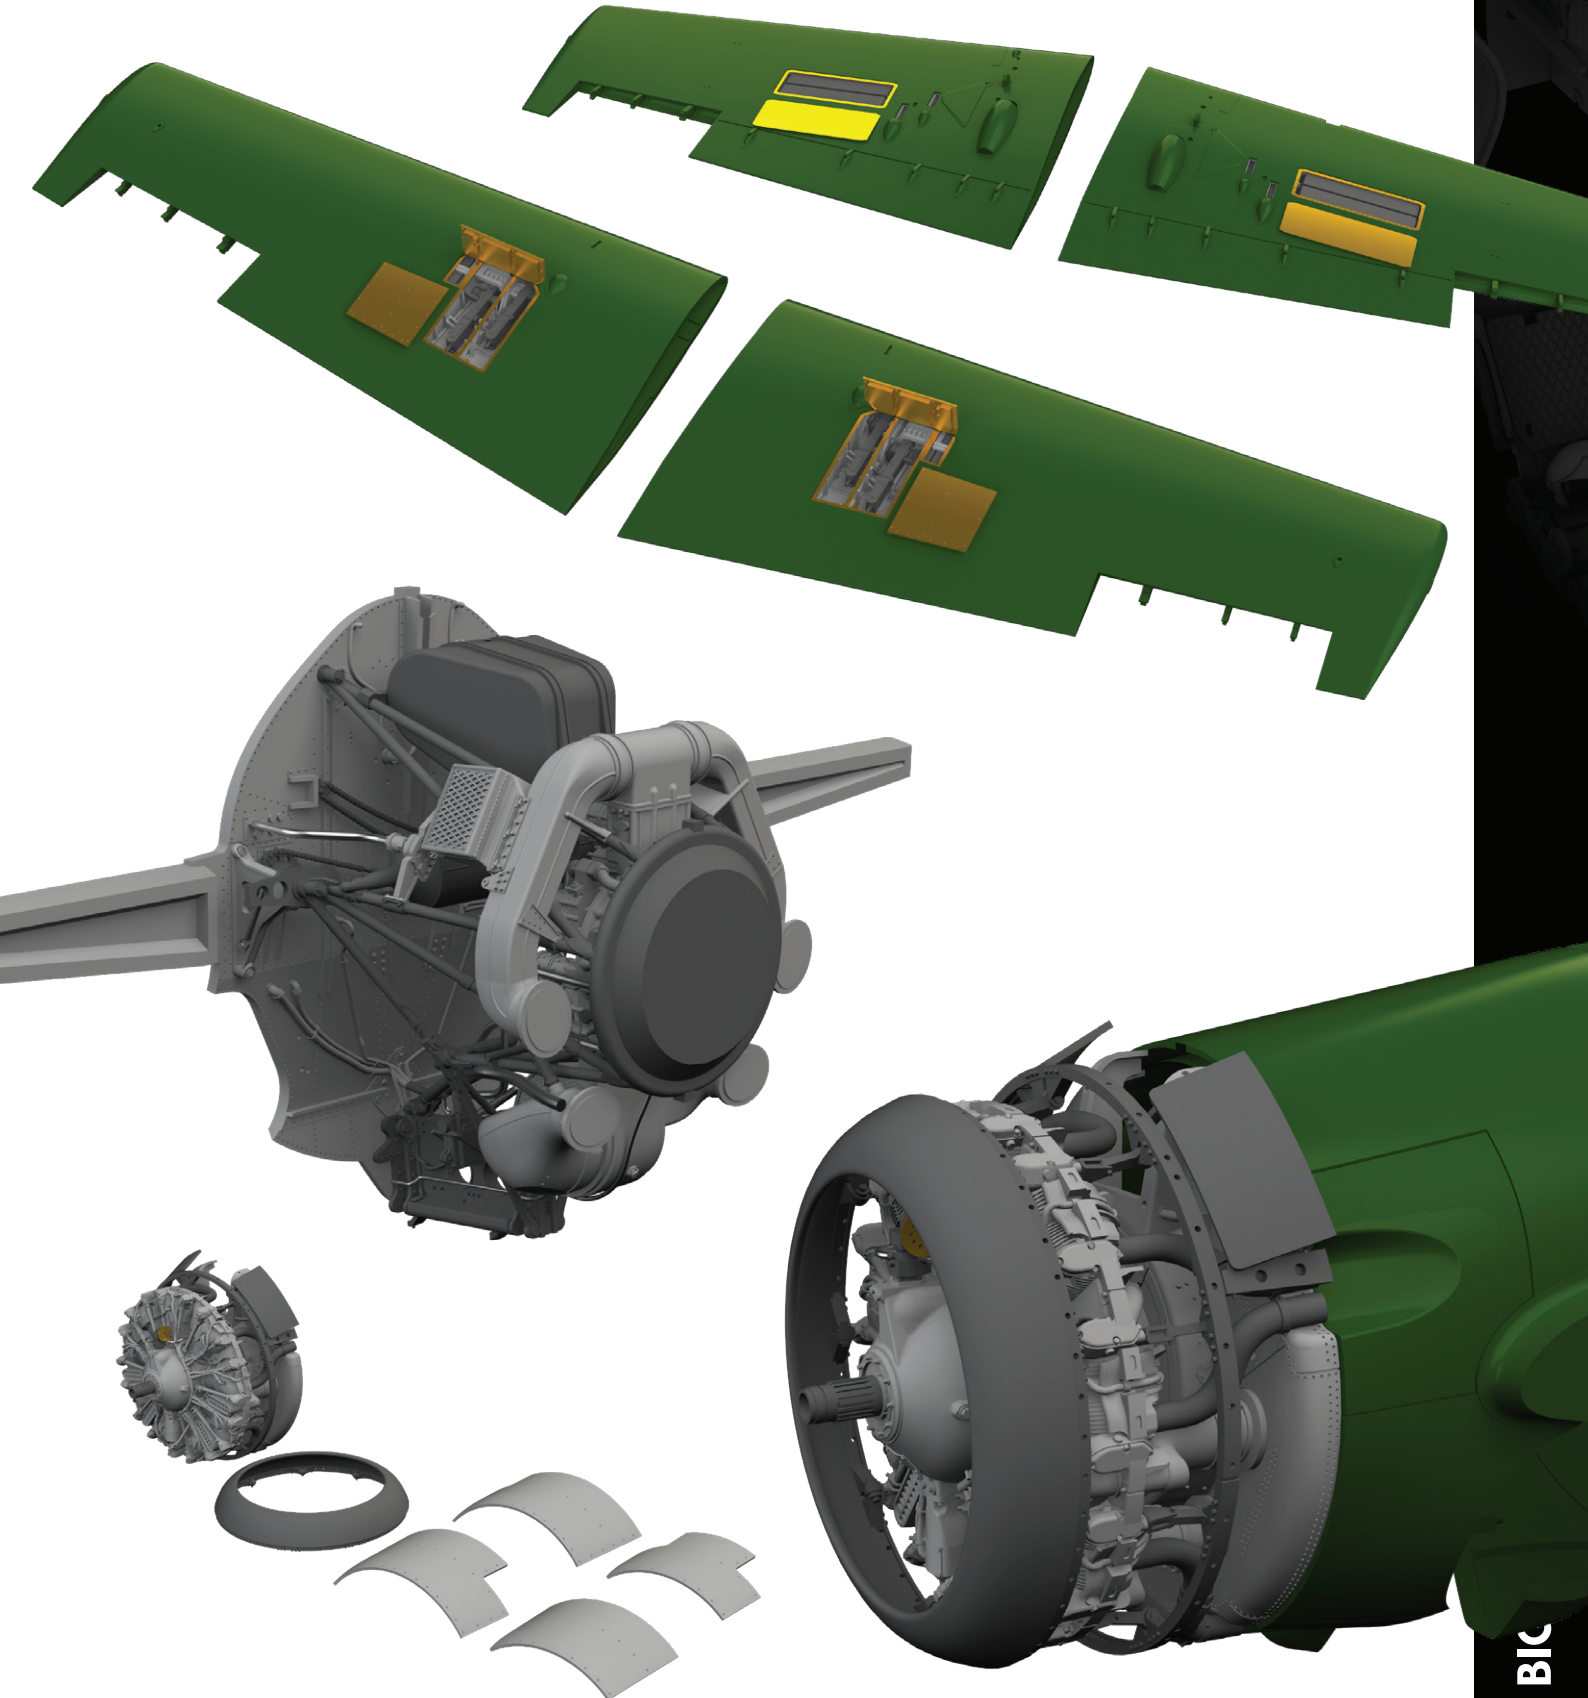

SIN648122 FM-2 ADVANCED 1/48 Eduard

Collection of 3 sets for FM-2 in 1/48 scale.
Recommended kit: Eduard

- gun bays
- undercarriage bay
- engine

All sets included in this BIG SIN are available separately,
but with every BIG SIN set you save up to 30 %.