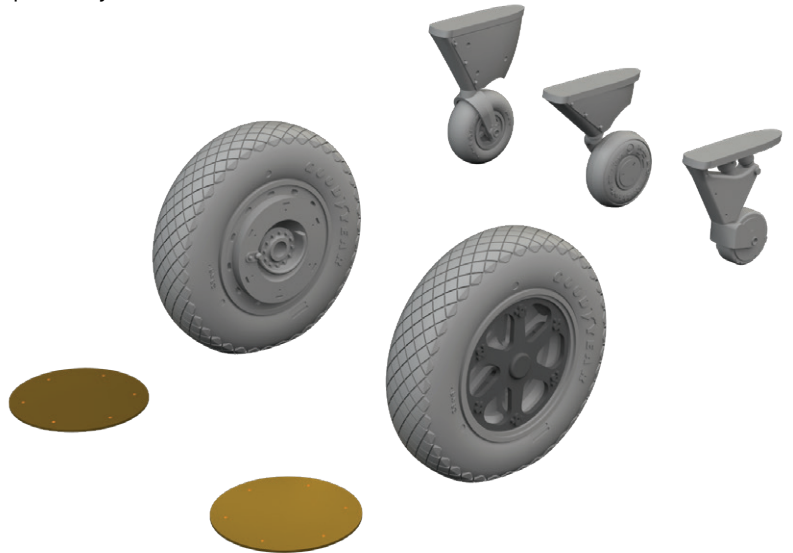

SIN648121 FM-1 ESSENTIAL 1/48 Eduard

Collection of 4 sets for FM-1 in 1/48 scale.
Recommended kit: Eduard

- cockpit
- endercarriage wheels
- undercarriage legs BRONZE
- exhausts

All sets included in this BIG SIN are available separately,
but with every BIG SIN set you save up to 30 %.