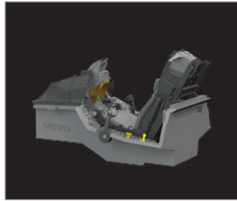

648969 F-16C Block 30
cockpit **PRINT** 1/48 Kinetic

DETAIL