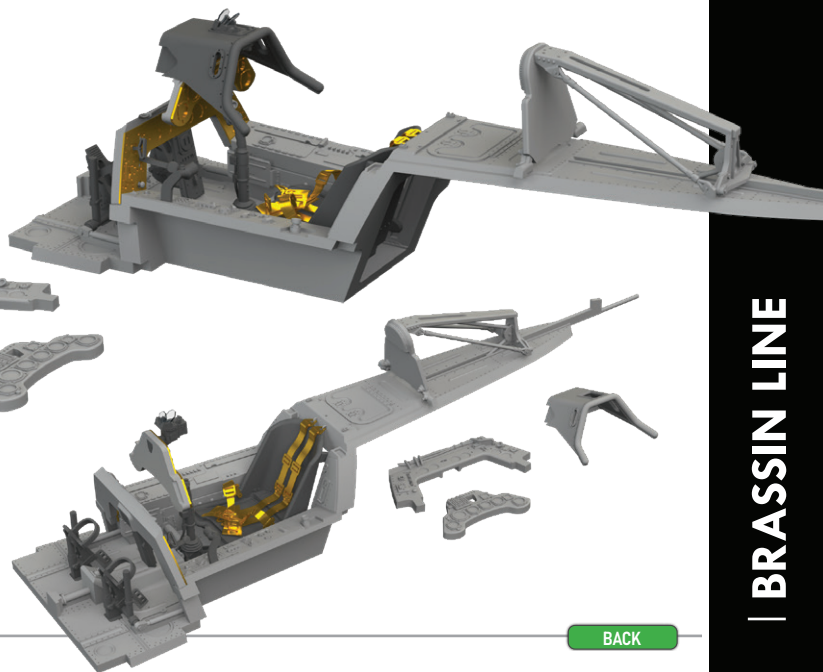

648976 Fw 190A-8/R2 cockpit PRINT 1/48 Eduard

Brassin set - a cockpit for Fw 190A-8/R2 in 1/48 scale. Made by direct 3D printing. Recommended kit: Eduard

Set contains:

- 3D print: 17 parts
- decals: yes
- photo-etched details: yes, pre-painted
- painting mask: no