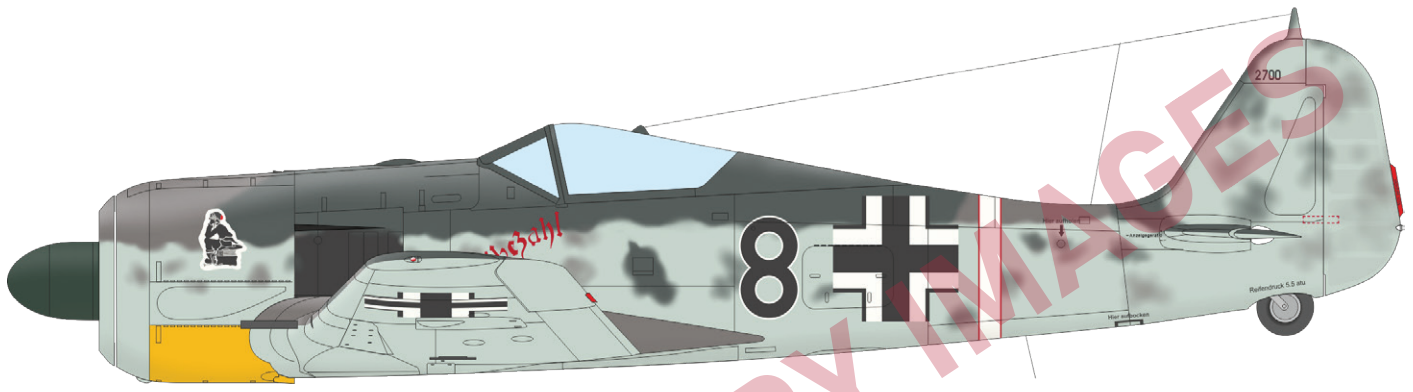

Fw 190A-5, WNr. 2700, 2./JG 11, Husum, Germany, August 1943