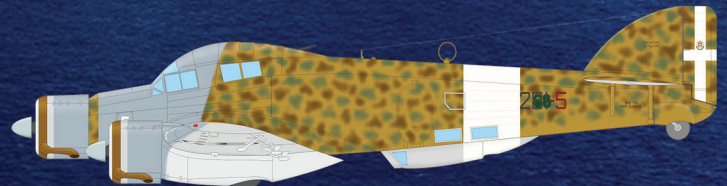

Capt. Carlo E. Buscaglia,
281^a Squadriglia, 132° Gruppo AS,
Gadurra, Rhodes, summer 1941