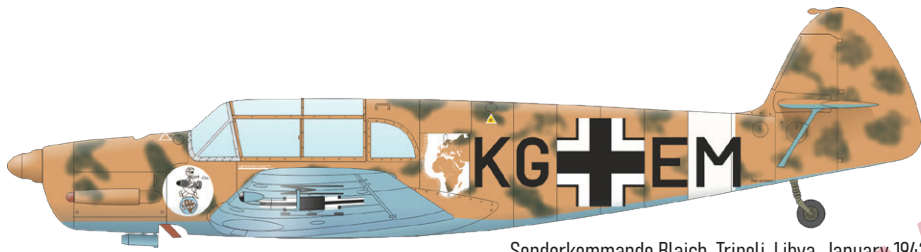

Sonderkommando Blaich, Tripoli, Libya, January 1942