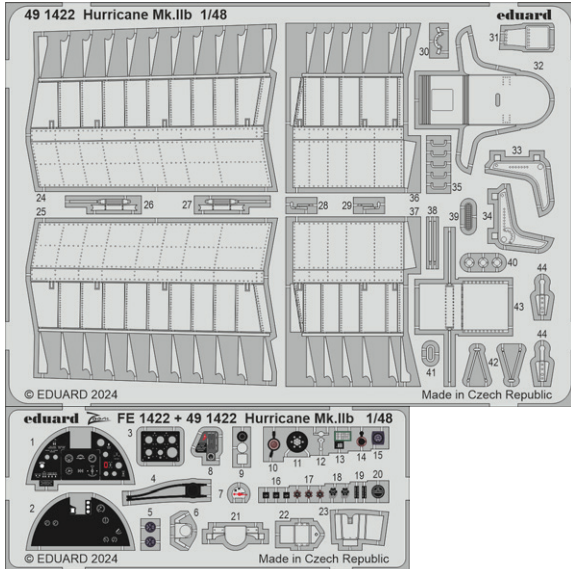

491422 Hurricane Mk.IIb
1/48 Arma Hobby