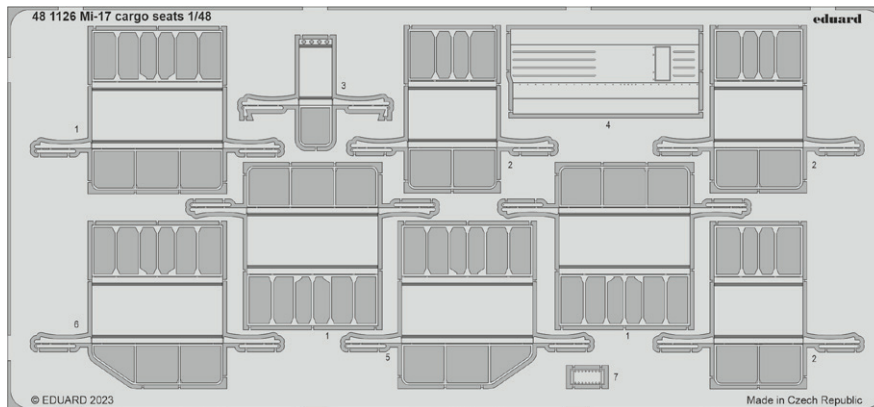

BIG33159 AH-1G early 1/35 ICM

- 321015 AH-1G early 1/35
- 33362 AH-1G early seatbelts STEEL 1/35
- JX320 AH-1G 1/35

BIG49396 Mi-17 1/48 Trumpeter

- 481126 Mi-17 cargo seats 1/48
- 491401 Mi-17 1/48
- 491402 Mi-17 cargo seatbelts STEEL 1/48
- FE1402 Mi-17 seatbelts STEEL 1/48
- EX993 Mi-17 1/48