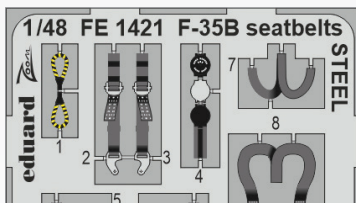

DETAIL

PHOTO-ETCHED SETS

ZOOM

FE1420 F-35B
1/48 Tamiya
(1 part)

DETAIL

FE1421 F-35B seatbelts STEEL
1/48 Tamiya
(1 part)

DETAIL

FE1422 Hurricane Mk.IIb
1/48 Arma Hobby
(1 part)