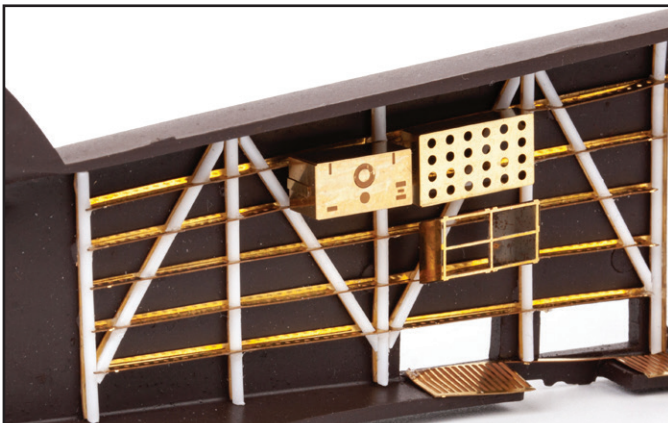

#648963

#481131

SPARVIERO

SM.79

The Heavy Retro Limited edition of the kit of the famous Italian WWII three-engined medium bomber aircraft SM.79 Sparviero in 1/48 scale. The first edition of this kit was released in 2001. Sparviero (Sparrowhawk) served as a classic bomber or as a torpedo bomber. First fought in the Spanish Civil War, followed by service in World War II.