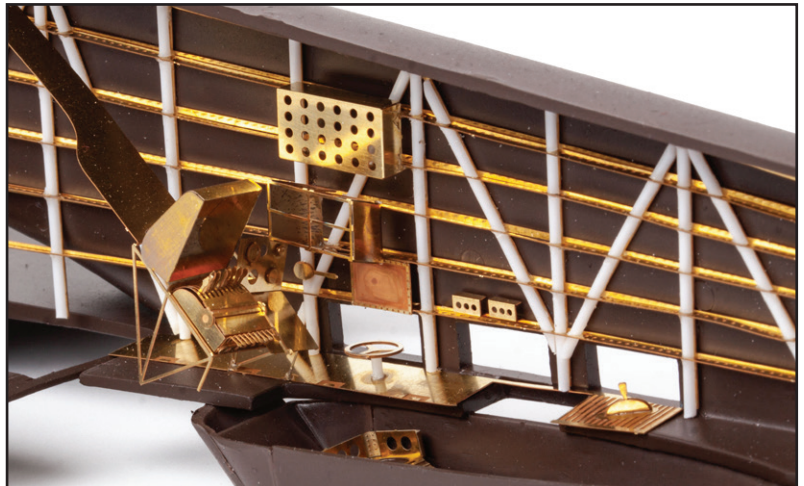

#648963

#481131

SPARVIERO

SM.79

The Heavy Retro Limited edition of the kit of the famous Italian WWII three-engined medium bomber aircraft SM.79 Sparviero in 1/48 scale. The first edition of this kit was released in 2001. Sparviero (Sparrowhawk) served as a classic bomber or as a torpedo bomber. First fought in the Spanish Civil War, followed by service in World War II.