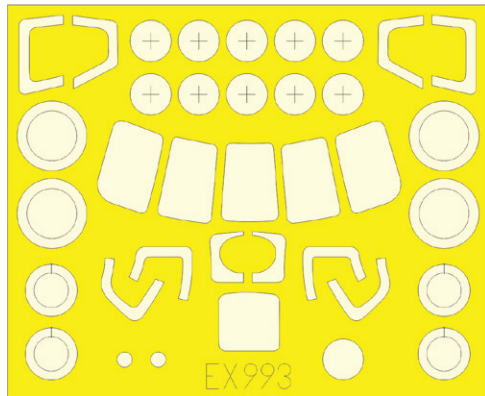

BIG49396 Mi-17 1/48 Trumpeter

- 481126 Mi-17 cargo seats 1/48
- 491401 Mi-17 1/48
- 491402 Mi-17 cargo seatbelts STEEL 1/48
- FE1402 Mi-17 seatbelts STEEL 1/48
- EX993 Mi-17 1/48