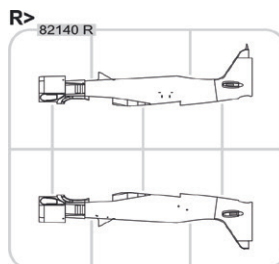

The Weekend edition kit of German WWII fighter aircraft Fw 190A-5 in 1/48 scale. The kit offers Fw 190A-5s armed with two cannons in the wings.

BASIC INFO:

NAME: **Fw 190A-5** light fighter

CAT. NO.: 84118

SCALE: 1/48

EDITION: Weekend

CONTENTS:

SPRUES: Eduard

PE-SETS: No

PAINTING MASK: No

MARKING OPTIONS: 4

BRASSIN: No

RELATED PRODUCTS:

48949 Fw 190A-5 (PE-Set)

48950 Fw 190A-5 landing flaps (PE-Set)

FE863 Fw 190A seatbelts STEEL (Brassin)

644002 Fw 190A-5 LööK (Brassin)

648152 Fw 190 wheels early (Brassin)

648373 Fw 190A Pitot tubes early (Brassin)

648381 Fw 190A exhaust stacks (Brassin)

648390 Fw 190A-5 cockpit (Brassin)

648391 Fw 190A-5 engine (Brassin)

648392 Fw 190A-5 fuselage guns (Brassin)

648408 Fw 190A-5 engine & fuselage guns (Brassin)

648436 Fw 190A-5 undercarriage legs BRONZE (Brassin)

SIN64843 Fw 190A-5 ADVANCED (Brassin)

SIN64851 Fw 190A-5 ESSENTIAL (Brassin)

3DL48047 Fw 190A-5 SPACE (3D Decal Set)

D48029 Fw 190 A stencils (Decal)

D48039 Fw 190A-5 national insignia (Decal)

EX724 Fw 190A-5 TFace (Mask)

KIT PARTS