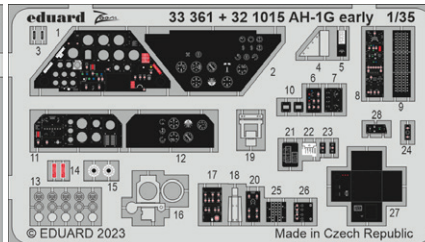

BIG33159 AH-1G early 1/35 ICM

- 321015 AH-1G early 1/35
- 33362 AH-1G early seatbelts STEEL 1/35
- JX320 AH-1G 1/35

BIG49396 Mi-17 1/48 Trumpeter

- 481126 Mi-17 cargo seats 1/48
- 491401 Mi-17 1/48
- 491402 Mi-17 cargo seatbelts STEEL 1/48
- FE1402 Mi-17 seatbelts STEEL 1/48
- EX993 Mi-17 1/48