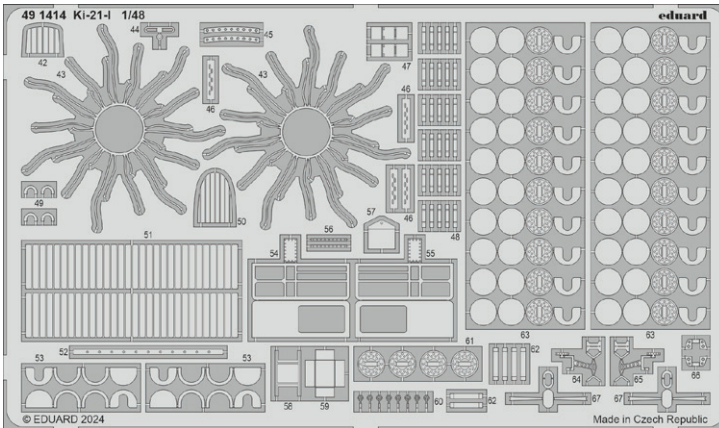

53305 HMS Ark Royal 1939 part 1  
1/350 I LOVE KIT

481129 SM.79 bomb bay  
1/48 Eduard

481130 SM.79 undercarriage  
1/48 Eduard

481131 SM.79 rear fuselage interior  
1/48 Eduard

491414 Ki-21-I  
1/48 ICM

73817 Me 410A-1  
1/72 Airfix