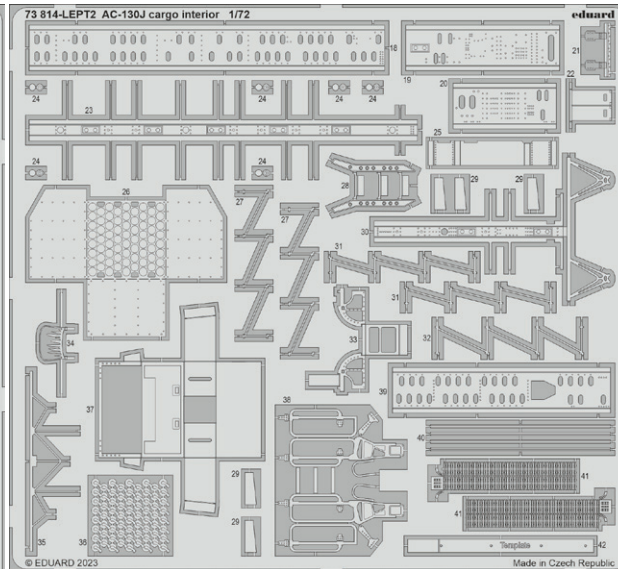

BIG72179 AC-130J PART II 1/72 Zvezda

- 73812 AC-130J cargo seatbelts 1/72
- 73813 AC-130J cargo floor 1/72
- 73814 AC-130J cargo interior 1/72