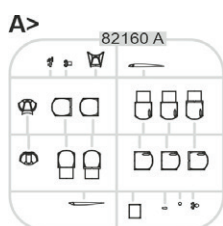

ČÁSTI STAVEBNICE