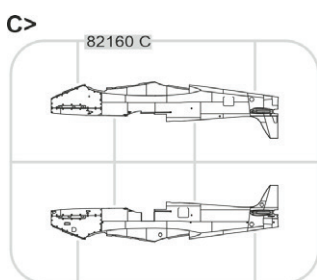

ČÁSTI STAVEBNICE