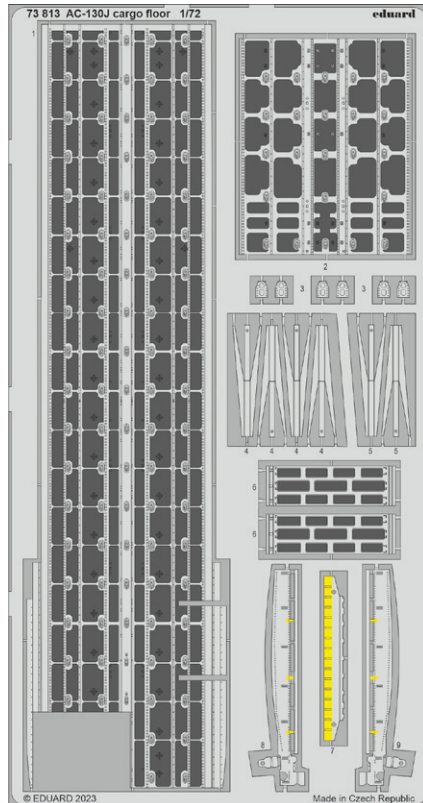

BIG72179 AC-130J PART II 1/72 Zvezda

- 73812 AC-130J cargo seatbelts 1/72
- 73813 AC-130J cargo floor 1/72
- 73814 AC-130J cargo interior 1/72