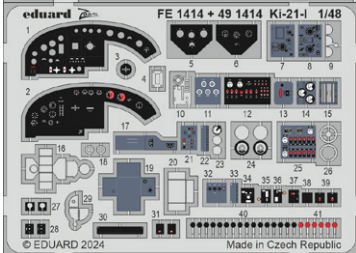

53305 HMS Ark Royal 1939 part 1  
1/350 I LOVE KIT

481129 SM.79 bomb bay  
1/48 Eduard

481130 SM.79 undercarriage  
1/48 Eduard

481131 SM.79 rear fuselage interior  
1/48 Eduard

491414 Ki-21-I  
1/48 ICM

73817 Me 410A-1  
1/72 Airfix