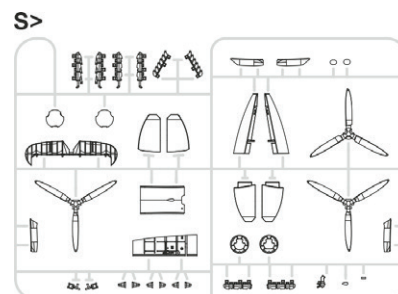

ČÁSTI STAVEBNICE