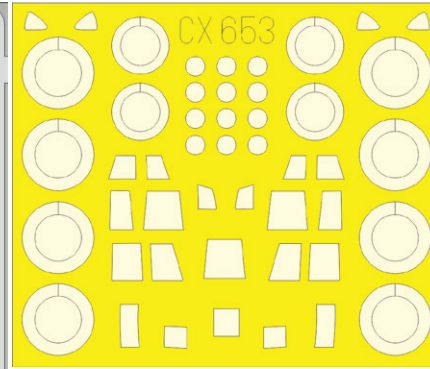

BIG72178 AC-130J PART I 1/72 Zvezda

- 72734 AC-130J exterior 1/72
- 73811 AC-130J interior 1/72
- CX653 AC-130J 1/72