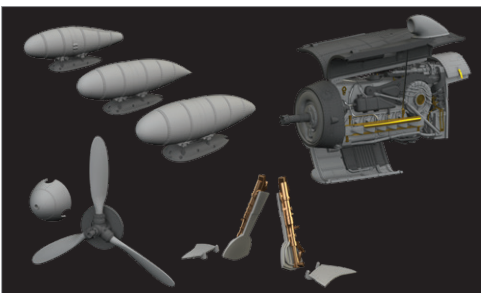

BIGSIN

SIN648119 Bf 109K-4 ADVANCED
1/48 Eduard

DETAIL