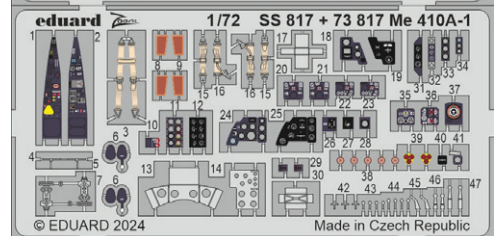

53305 HMS Ark Royal 1939 part 1  
1/350 I LOVE KIT

481129 SM.79 bomb bay  
1/48 Eduard

481130 SM.79 undercarriage  
1/48 Eduard

481131 SM.79 rear fuselage interior  
1/48 Eduard

491414 Ki-21-I  
1/48 ICM

73817 Me 410A-1  
1/72 Airfix