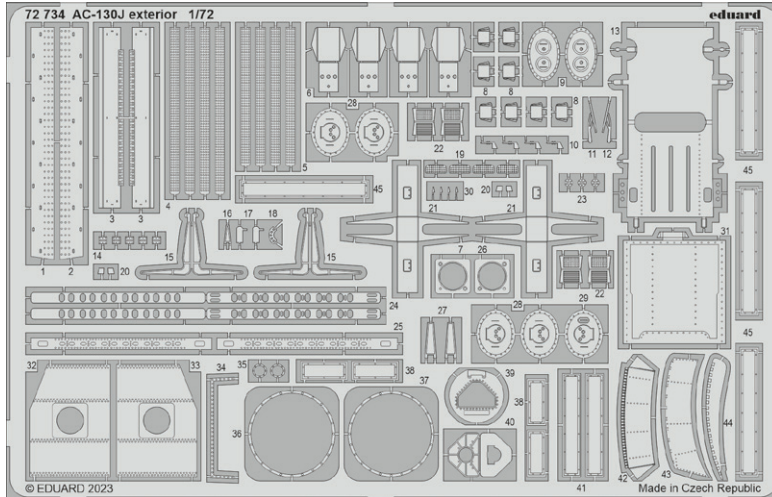

BIG72178 AC-130J PART I 1/72 Zvezda

- 72734 AC-130J exterior 1/72
- 73811 AC-130J interior 1/72
- CX653 AC-130J 1/72