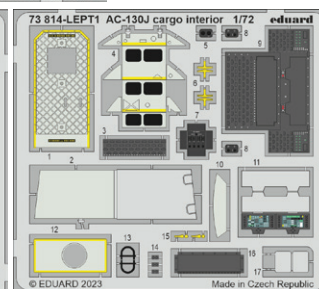

BIG72179 AC-130J PART II 1/72 Zvezda

- 73812 AC-130J cargo seatbelts 1/72
- 73813 AC-130J cargo floor 1/72
- 73814 AC-130J cargo interior 1/72