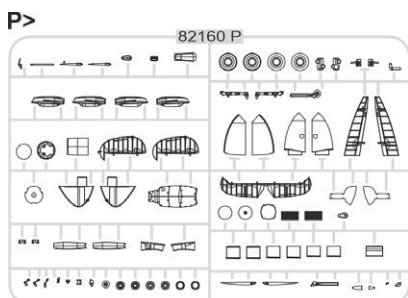

ČÁSTI STAVEBNICE