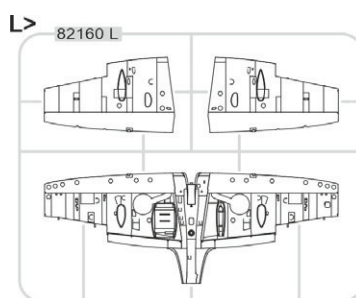

ČÁSTI STAVEBNICE