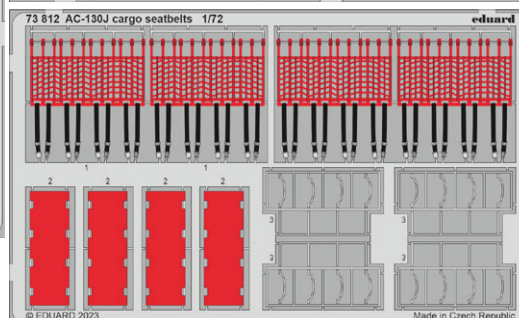

BIG72179 AC-130J PART II 1/72 Zvezda

- 73812 AC-130J cargo seatbelts 1/72
- 73813 AC-130J cargo floor 1/72
- 73814 AC-130J cargo interior 1/72