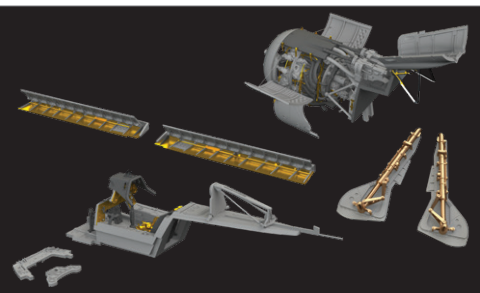

BIGSIN

SIN648120 Fw 190A-7
1/48 Eduard

DETAIL