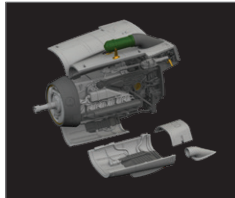

DETAIL

648968 J-35 Draken wheels  
Type 2 1/48 Hasegawa

DETAIL

672319 Bf 109E rudder  
pedals early PRINT 1/72

DETAIL

672320 Bf 109E rudder  
pedals late PRINT 1/72

DETAIL

672350 Bf 109F engine PRINT  
1/72 Eduard