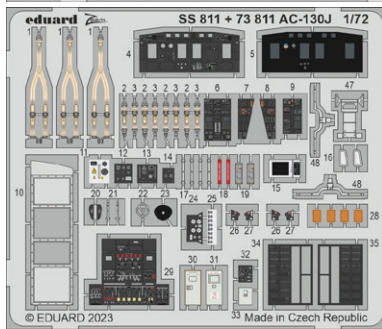

BIG72178 AC-130J PART I 1/72 Zvezda

- 72734 AC-130J exterior 1/72
- 73811 AC-130J interior 1/72
- CX653 AC-130J 1/72