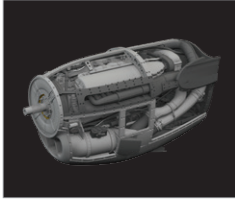

DETAIL

648933 J-35 Draken seat  
1/48 Hasegawa

DETAIL

48934 J-35 Draken wheels  
Type 1 1/48 Hasegawa

DETAIL

648936 P-38J left engine  
PRINT 1/48 Tamiya

DETAIL

648963 Italian WWII torpedo  
A.130 1/48