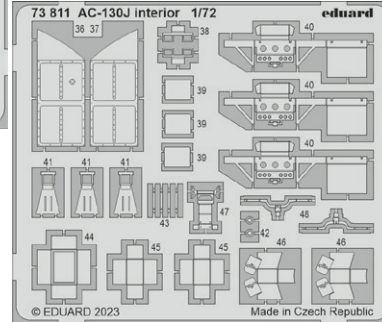

BIG72178 AC-130J PART I 1/72 Zvezda

- 72734 AC-130J exterior 1/72
- 73811 AC-130J interior 1/72
- CX653 AC-130J 1/72