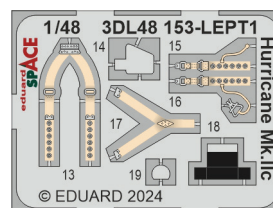

3DL48153 Hurricane Mk.IIc SPACE
1/48 Hobby Boss