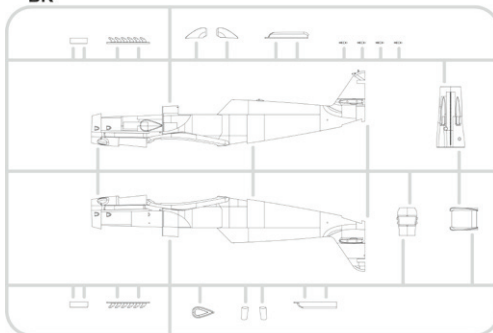

**KIT PARTS**

**AK**

**BK**

**CK**

**DK**

**EK**

The ProfiPACK edition kit of German WWI fighter aircraft Albatros D.III in 1/48 scale.