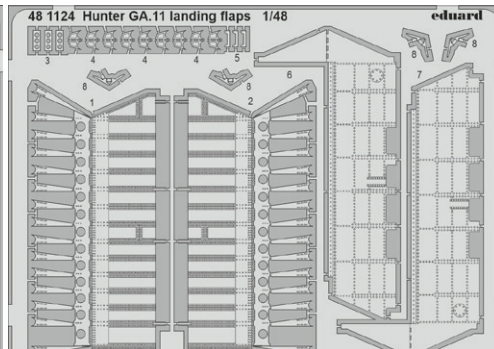

BIG49393 Hunter GA.11 1/48 Airfix

- 481124 Hunter GA.11 landing flaps 1/48
- 491390 Hunter GA.11 1/48
- FE1391 Hunter FGA.9/FR.10/GA.11 seatbelts STEEL 1/48
- EX986 Hunter FGA.9/FR.10/GA.11 1/48