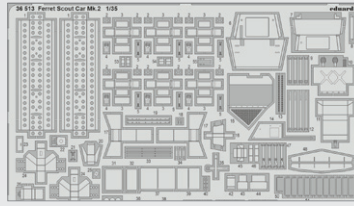

## PHOTO-ETCHED SETS

53302 USS Iowa BB-61 part 1  
1/350 Hobby Boss  
(1 part)

DETAIL

53303 USS Iowa BB-61 part 2  
1/350 Hobby Boss  
(1 part)

36513 Ferret Scout Car Mk.2  
1/35 Airfix  
(2 parts)

DETAIL

36514 T-72M  
1/35 Trumpeter  
(1 part)