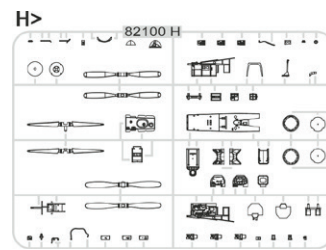

The Weekend edition kit of US WWII fighter P-51D-5 in 1/48 scale. The kit contains parts for aircraft without the dorsal fin assembly.

Re-release

BASIC INFO:

NAME: **P-51D-5 Mustang Re-release**

CAT. NO.: 84172

SCALE: 1/48

EDITION: Weekend

CONTENTS:

SPRUES: Eduard

PE-SETS: No

PAINTING MASK: No

MARKING OPTIONS: 4

BRASSIN: No

RELATED PRODUCTS:

481000 P-51D (PE-Set)

FE1021 P-51D seatbelts STEEL (PE-Set)

FE1141 P-51D-5 Weekend (PE-Set)

644021 P-51D-5 LööK (Brassin)

648086 US 250lb bombs (2 pcs) (Brassin)

648485 P-51D exhaust stacks (Brassin)

648486 P-51D exhaust stacks w/ fairing (Brassin)

648487 P-51D Hamilton Standard propeller (Brassin)

648489 P-51D-5 cockpit (Brassin)

648494 P-51D wheels diamond tread (Brassin)

648495 P-51D undercarriage legs BRONZE (Brassin)

648503 P-51D wheels oval tread (Brassin)

648504 P-51D wheels cross tread (Brassin)

648505 P-51D wheels block tread (Brassin)

648511 P-51D wheels diamond tread 2 (Brassin)

648517 P-51D gun bays (Brassin)

648531 P-51D 110gal fuel tank (Brassin)

648555 P-51D engine (Brassin)

648570 P-51D gun sights (Brassin)

648571 P-51D 75gal drop tanks (Brassin)

648572 P-51D 108gal drop tanks 1 (Brassin)

648647 P-51D wheels block tread 2 (Brassin)

648742 P-51D wheel bay PRINT (Brassin)

SIN64864 P-51D-5 ESSENTIA (Brassin)

SIN64865 P-51D ESSENTIAL (Brassin)

SIN64869 P-51D ADVANCED (Brassin)

3DL48002 P-51D-5 SPACE (3D Decal Set)

D48077 P-51D-5 "357th FG" (Decal Set)

D48080 P-51D-5 "15th AF" (Decal Set)

D48085 P-51D-5 "8th AF" (Decal Set)

EX663 P-51D TFace (Mask)

EX740 P-51D Weekend (Mask)

EX953 P-51D surface panels (Mask)

EX954 P-51D national insignia (Mask)

KIT PARTS