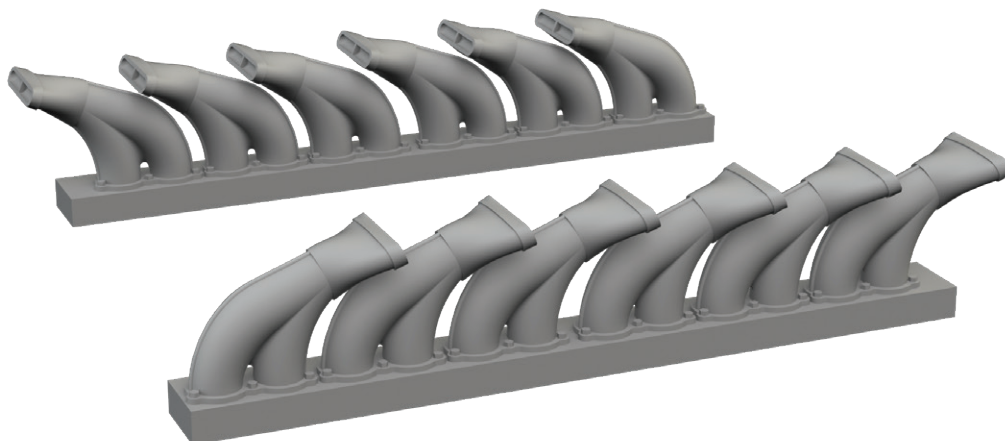

648958 P-39 exhaust stacks fishtail PRINT 1/48 Eduard

Brassin set - exhaust stacks for P-39 in 1/48 scale. Easy to assemble, replaces plastic parts.
Recommended kit: Eduard

Set contains:

- 3D print: 2 parts
- decals: no
- photo-etched details: no
- painting mask: no