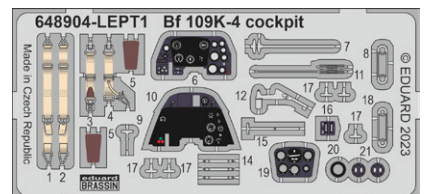

LööKt

SIN648118 Bf 109K-4 ESSENTIAL 1/48 Eduard

Collection of 3 sets for Bf 109K-4 in 1/48 scale.  
Recommended kit: Eduard

- cockpit
- exhausts
- undercarriage wheels

All sets included in this BIG SIN are available separately,  
but with every BIG SIN set you save up to 30 %.