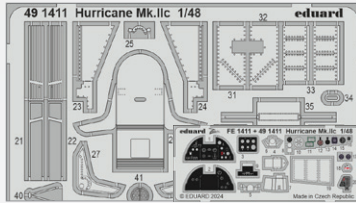

491411 Hurricane Mk.IIc
1/48 Hobby Boss
(2 parts)

DETAIL