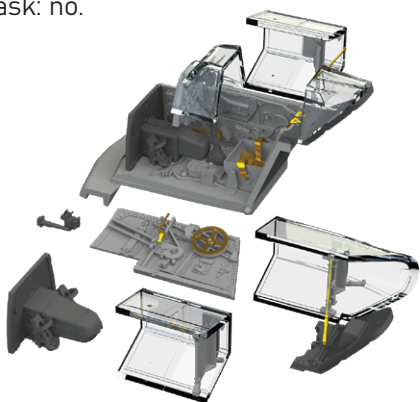

672347 Bf 109G-5/G-6 cockpit PRINT 1/72 Eduard

Brassin set - cockpit for Bf 109G-5
or Bf 109G-6 in 1/72 scale. Made by direct
3D printing. Recommended kit: Eduard

Set contains:

- 3D print: 14 parts,
- decals: yes,
- photo-etched details: yes, pre-painted,
- painting mask: no.