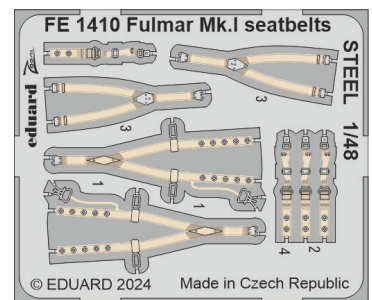

FE1410 Fulmar Mk.I seatbelts STEEL
1/48 Trumpeter