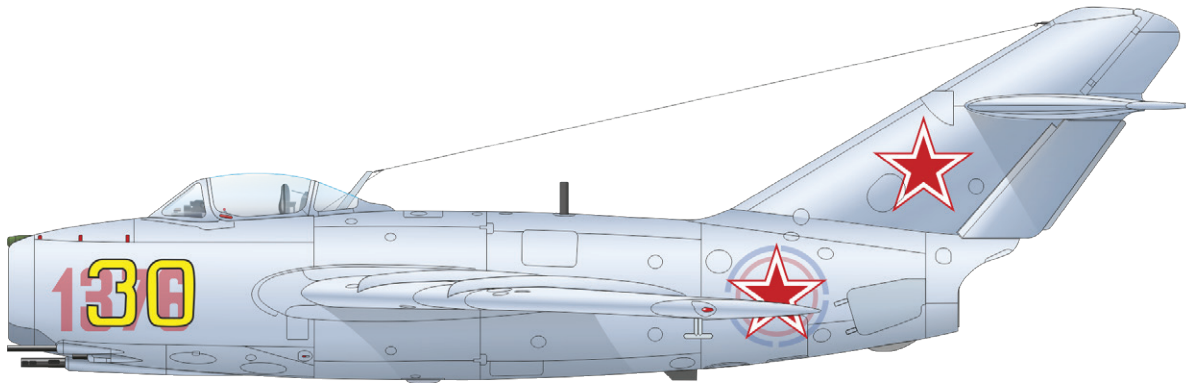

### KIT PARTS

c/n 613234, kpt. Oldřich Paldus, 15th Fighter Regiment, Czechoslovak Air Force, Cottbus Airfield, German Democratic Republic, August 30, 1957

No. 20 Squadron, Egypt., Late 1950s / Early 1960s