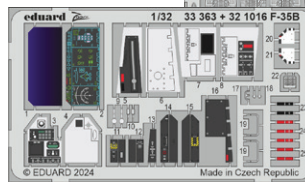

53302 USS Iowa BB-61 part 1  
1/350 Hobby Boss

36513 Ferret Scout Car Mk.2  
1/35 Airfix

SPACE DECAL - no preview

36514 T-72M  
1/35 Trumpeter

32489 F-35 external pylons  
1/32 Trumpeter

321016 F-35B  
1/32 Trumpeter