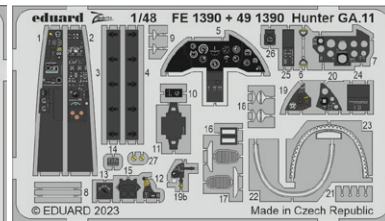

BIG49393 Hunter GA.11 1/48 Airfix

- 481124 Hunter GA.11 landing flaps 1/48
- 491390 Hunter GA.11 1/48
- FE1391 Hunter FGA.9/FR.10/GA.11 seatbelts STEEL 1/48
- EX986 Hunter FGA.9/FR.10/GA.11 1/48