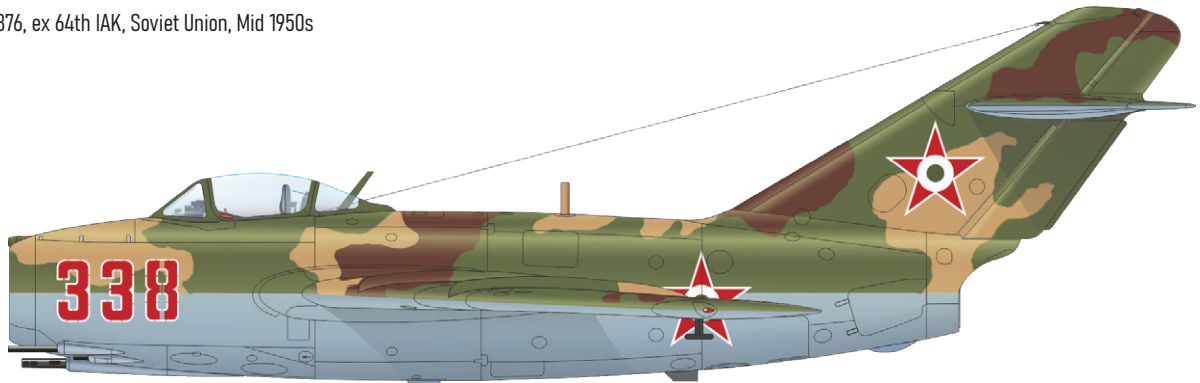

c/n 0320138, 1st Squadron, 101st Reconnaissance Regiment, Szolnok, Hungary, 1972