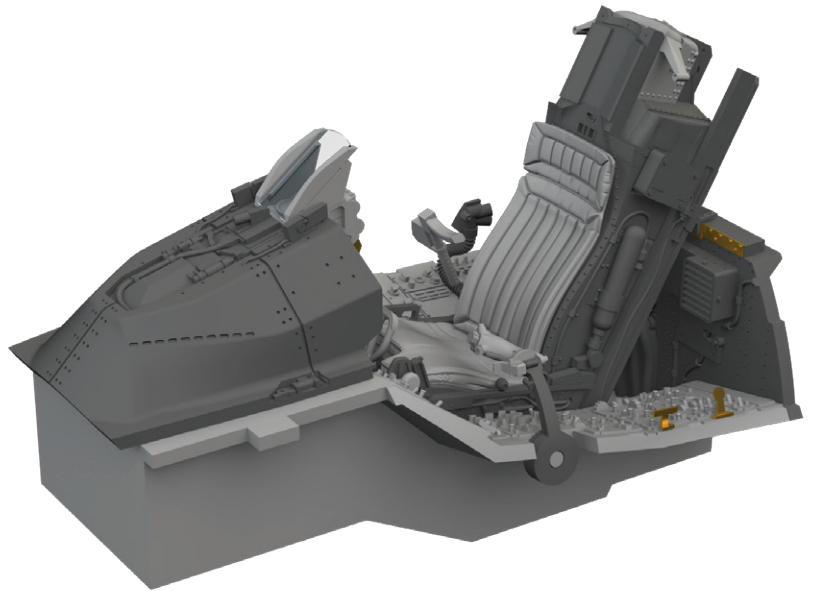

648955 F-16A MLU cockpit PRINT 1/48 Kinetic

Brassin set - cockpit for F-16A MLU in 1/48 scale. Made by direct 3D printing. Recommended kit: Kinetic

Set contains:

- 3D print: 15 parts
- decals: yes
- photo-etched details: yes, pre-painted
- painting mask: no