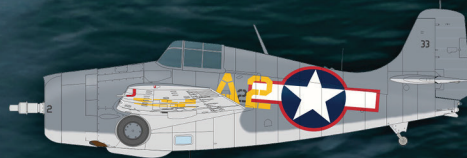

VC-33, USS Nassau (CVE-16), September 1943