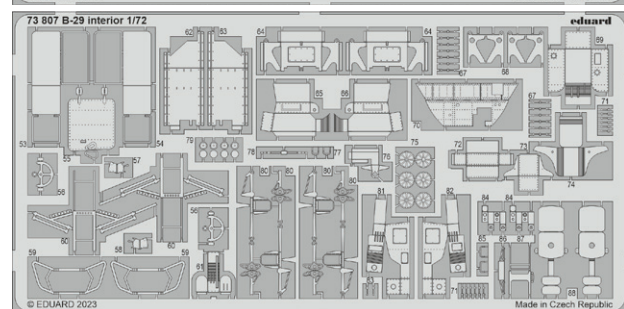

BIG72177 B-29 1/72 Hobby 2000/Academy

- 72732 B-29 exterior 1/72
- 72733 B-29 bomb bay 1/72
- 73807 B-29 interior 1/72
- SS809 B-29 seatbelts STEEL 1/72
- CX018 B-29 1/72