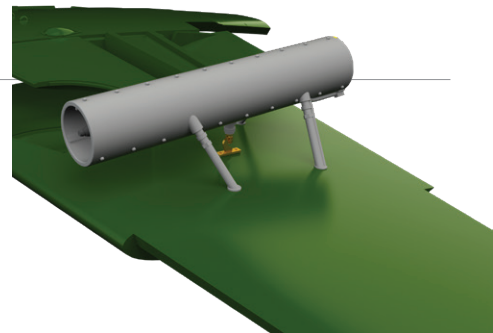

672349 WGr.21 for Bf 109G PRINT 1/72 Eduard

Brassin set - WGr.21 rocket launchers for Bf 109G in 1/72 scale. Made by direct 3D printing. Recommended kit: Eduard

Set contains:

- 3D print: 4 parts
- decals: no
- photo-etched details: yes
- painting mask: no