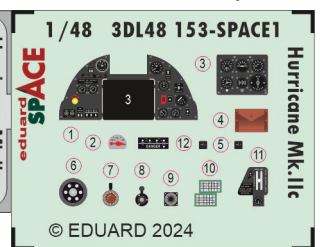

3DL48153 Hurricane Mk.IIc SPACE
1/48 Hobby Boss