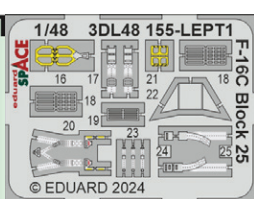

FE1413 Bf 109K-4 Weekend  
1/48 Eduard

3DL32022 F-35B SPACE  
1/32 Trumpeter

3DL48153 Hurricane Mk.IIc SPACE  
1/48 Hobby Boss

3DL48155 F-16C Block 25 SPACE  
1/48 Tamiya

3DL72026 MiG-15bis SPACE  
1/72 Eduard