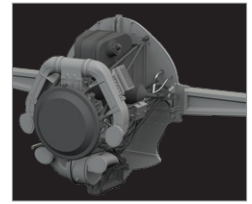

648956 FM-2 wheel bay
PRINT 1/48 Eduard

DETAIL