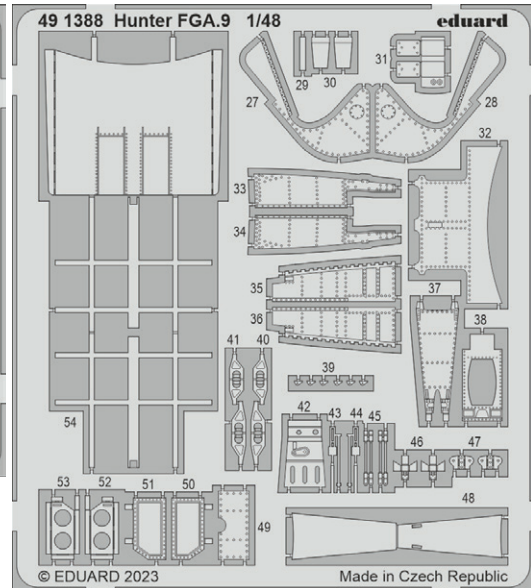

BIG49391 Hunter FGA.9 1/48 Airfix

- 481122 Hunter FGA.9 landing flaps 1/48
- 491388 Hunter FGA.9 1/48
- FE1391 Hunter FGA.9/FR.10/GA.11 seatbelts STEEL 1/48
- EX986 Hunter FGA.9/FR.10/GA.11 1/48