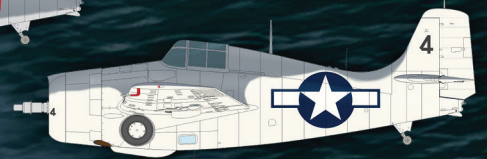

BuNo. 46776, VC-13, USS Guadalcanal (CVE-60), spring 1944