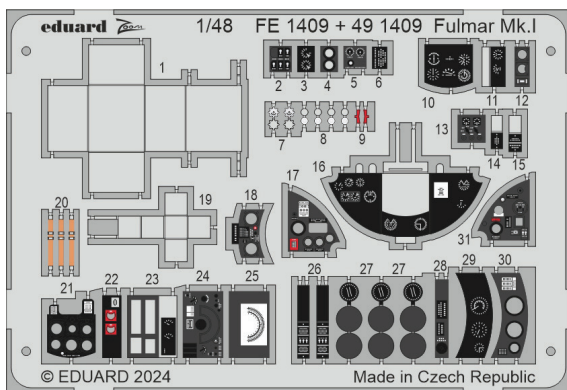

FE1409 Fulmar Mk.I
1/48 Trumpeter