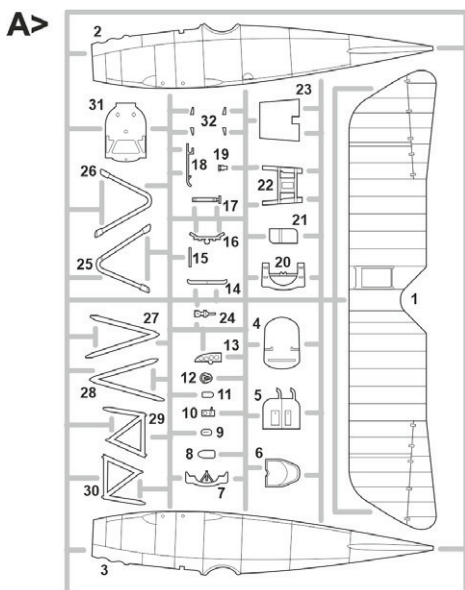

The ProfiPACK edition kit of German WWI fighter aircraft Albatros D.III in 1/48 scale.

BASIC INFO:

NAME: **Albatros D.III**

CAT. NO.: 8114

SCALE: 1/48

EDITION: ProfiPACK

CONTENTS:

SPRUES: Eduard

PE-SETS: Yes, pre-painted

PAINTING MASK: Yes

MARKING OPTIONS: 6

BRASSIN: No

KIT PARTS