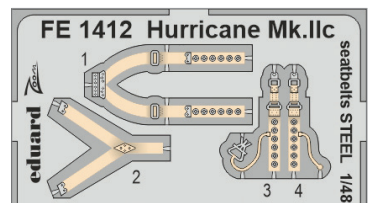

FE1409 Fulmar Mk.I  
1/48 Trumpeter  
(1 part)

DETAIL

FE1410 Fulmar Mk.I seatbelts  
STEEL 1/48 Trumpeter  
(1 part)

DETAIL

FE1411 Hurricane Mk.IIc  
1/48 Hobby Boss  
(1 part)

DETAIL

FE1412 Hurricane Mk.IIc seatbelts  
STEEL 1/48 Hobby Boss  
(1 part)