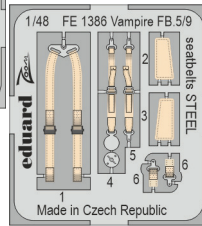

BIG49395 Vampire FB.9 1/48 Airfix

- 491385 Vampire FB.9 1/48
- FE1386 Vampire FB.5/9 seatbelts STEEL 1/48
- EX981 Vampire FB.5/9 1/48