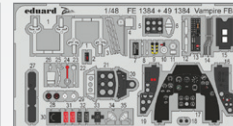

BIG49394 Vampire FB.5
1/48 Airfix

DETAIL