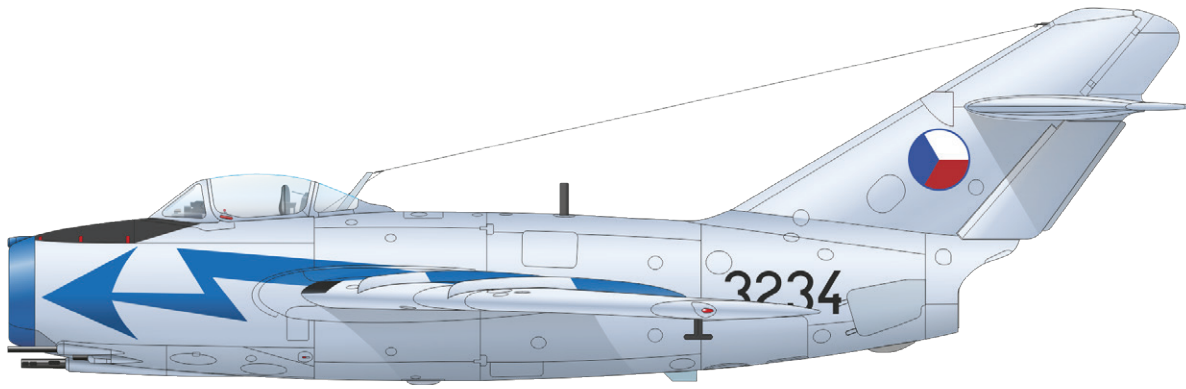

c/n 613234, kpt. Oldřich Paldus, 15th Fighter Regiment, Czechoslovak Air Force, Cottbus Airfield, German Democratic Republic, August 30, 1957