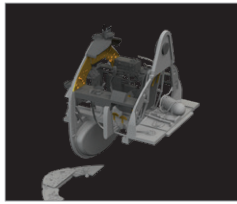

BRASSIN

648951 FM-1 cockpit **PRINT**
1/48 Eduard

DETAIL