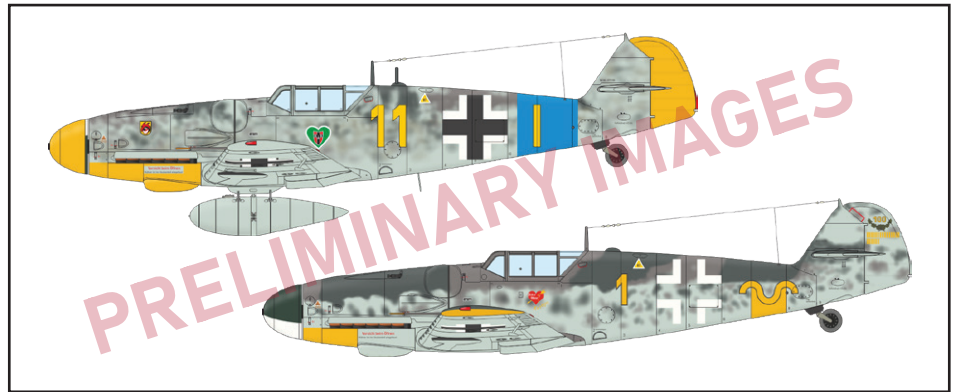

The Limited edition of the kit of the famous German WWII fighter aircraft Bf 109G in 1/72 scale. The kit offers aircraft of G-5 and G-6 versions. Marking selection covers all fronts of WWII where these "Gustavs" were fighting including airplanes from the Ilmavoimat (Finish Air Force), Italian Aeronautica Nazionale Repubblicana and Slovak aircraft from National Uprising.

DUAL COMBO