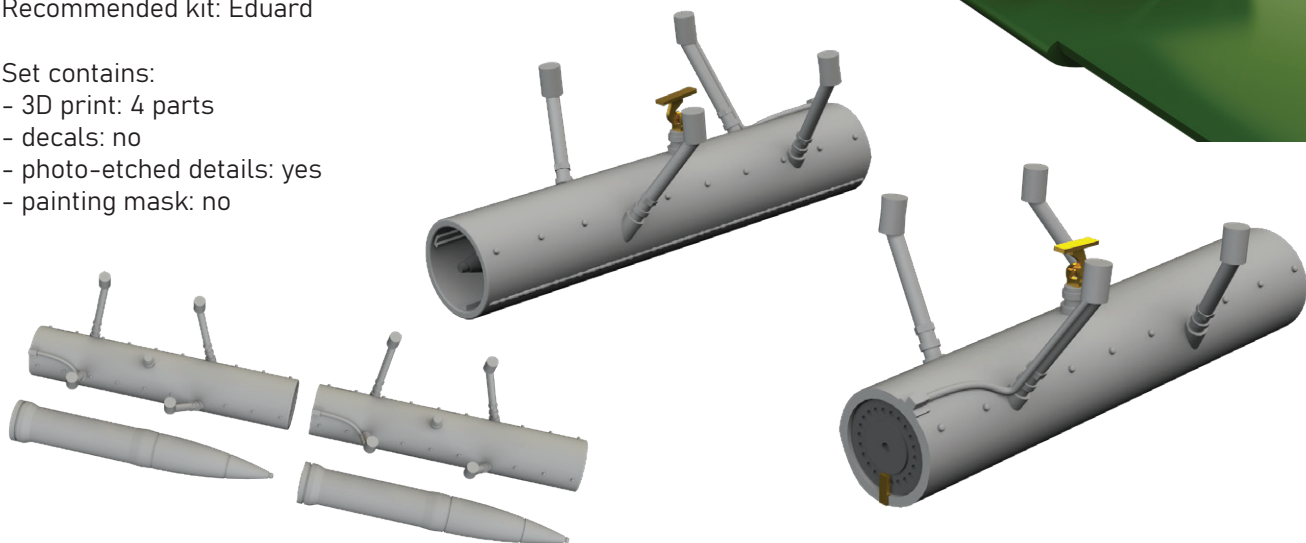

Set contains:

- 3D print: 4 parts
- decals: no
- photo-etched details: yes
- painting mask: no

644238 F-16D Block 40 LööKplus 1/48 Kinetic

Collection of 3 sets for F-16D Block 40 in 1/48 scale. Recommended kit: Kinetic