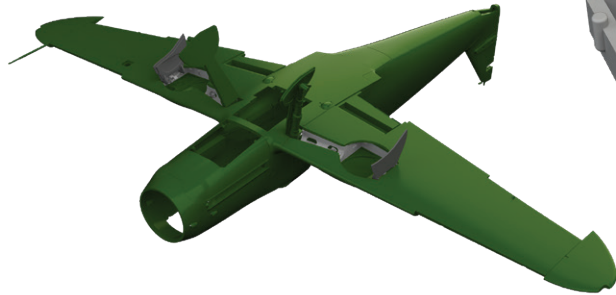

648954 Bf 109K-4 wheel bays PRINT 1/48 Eduard

Brassin set - wheels bays for Bf 109K-4 in 1/48 scale. Made by direct 3D printing. Recommended kit: Eduard

Set contains:

- 3D print: 4 parts
- decals: no
- photo-etched details: no
- painting mask: no