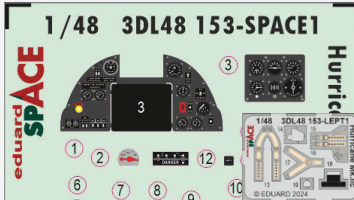

## SPACE

3DL32022 **F-35B SPACE**  
1/32 Trumpeter  
(2 parts)

DETAIL

3DL48152 **Fulmar Mk.I SPACE**  
1/48 Trumpeter  
(2 parts)

3DL48153 **Hurricane Mk.IIc SPACE**  
1/48 Hobby Boss  
(2 parts)

DETAIL

3DL48154 **P-47D-25 SPACE**  
1/48 MINIART  
(2 parts)