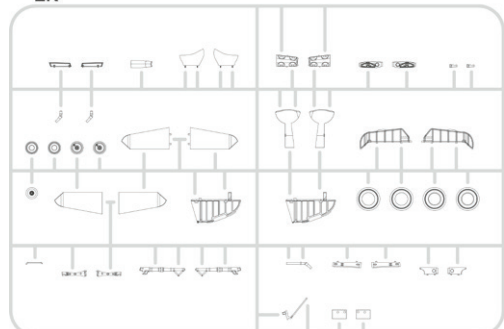

**KIT PARTS**

**AK**

**BK**

**CK**

**DK**

**EK**

The ProfiPACK edition kit of German WWI fighter aircraft Albatros D.III in 1/48 scale.