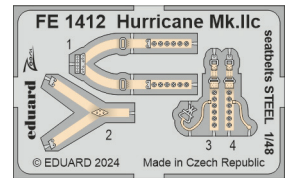

33364 F-35B seatbelts STEEL  
1/32 Trumpeter

FE1409 Fulmar Mk.I  
1/48 Trumpeter

FE1410 Fulmar Mk.I seatbelts STEEL  
1/48 Trumpeter

FE1411 Hurricane Mk.IIc  
1/48 Hobby Boss

FE1412 Hurricane Mk.IIc seatbelts STEEL  
1/48 Hobby Boss