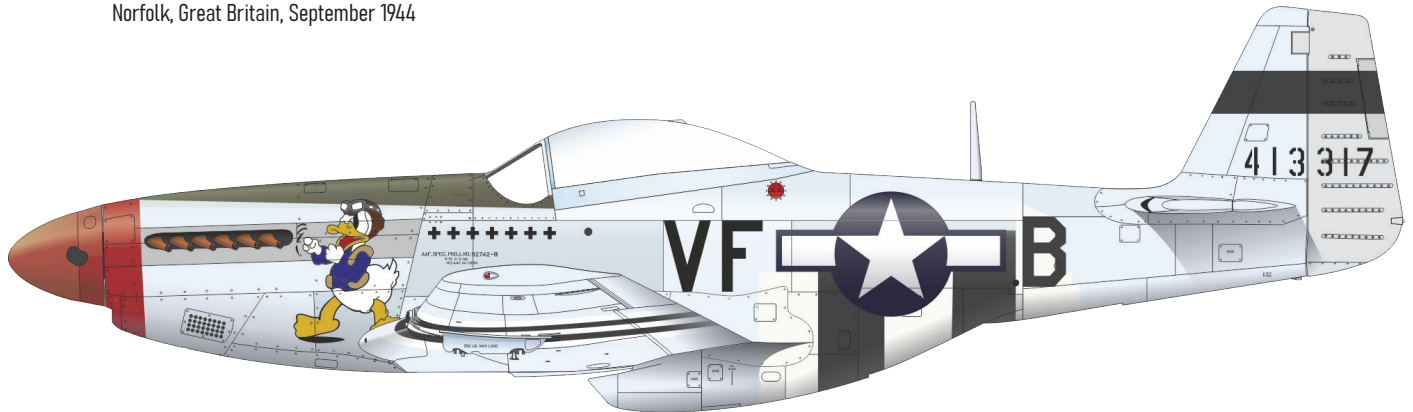

### KIT PARTS

44-13761, flown by Capt. Jack M. Ilfrey, 79th FS, 20th FG, 8th AF, USAAF Station 367 Kings Cliffe, Northamptonshire, Great Britain, Autumn 1944

44-13597, flown by Lt. William E. Fowler, 487th FS, 352nd FG, 8th AF, USAAF Station 141 Bodney, Norfolk, Great Britain, September 1944