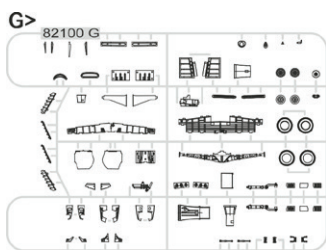

The Weekend edition kit of US WWII fighter P-51D-5 in 1/48 scale. The kit contains parts for aircraft without the dorsal fin assembly.

Re-release

BASIC INFO:

NAME: **P-51D-5 Mustang Re-release**

CAT. NO.: 84172

SCALE: 1/48

EDITION: Weekend

CONTENTS:

SPRUES: Eduard

PE-SETS: No

PAINTING MASK: No

MARKING OPTIONS: 4

BRASSIN: No

RELATED PRODUCTS:

481000 P-51D (PE-Set)

FE1021 P-51D seatbelts STEEL (PE-Set)

FE1141 P-51D-5 Weekend (PE-Set)

644021 P-51D-5 LööK (Brassin)

648086 US 250lb bombs (2 pcs) (Brassin)

648485 P-51D exhaust stacks (Brassin)

648486 P-51D exhaust stacks w/ fairing (Brassin)

648487 P-51D Hamilton Standard propeller (Brassin)

648489 P-51D-5 cockpit (Brassin)

648494 P-51D wheels diamond tread (Brassin)

648495 P-51D undercarriage legs BRONZE (Brassin)

648503 P-51D wheels oval tread (Brassin)

648504 P-51D wheels cross tread (Brassin)

648505 P-51D wheels block tread (Brassin)

648511 P-51D wheels diamond tread 2 (Brassin)

648517 P-51D gun bays (Brassin)

648531 P-51D 110gal fuel tank (Brassin)

648555 P-51D engine (Brassin)

648570 P-51D gun sights (Brassin)

648571 P-51D 75gal drop tanks (Brassin)

648572 P-51D 108gal drop tanks 1 (Brassin)

648647 P-51D wheels block tread 2 (Brassin)

648742 P-51D wheel bay PRINT (Brassin)

SIN64864 P-51D-5 ESSENTIA (Brassin)

SIN64865 P-51D ESSENTIAL (Brassin)

SIN64869 P-51D ADVANCED (Brassin)

3DL48002 P-51D-5 SPACE (3D Decal Set)

D48077 P-51D-5 "357th FG" (Decal Set)

D48080 P-51D-5 "15th AF" (Decal Set)

D48085 P-51D-5 "8th AF" (Decal Set)

EX663 P-51D TFace (Mask)

EX740 P-51D Weekend (Mask)

EX953 P-51D surface panels (Mask)

EX954 P-51D national insignia (Mask)

KIT PARTS