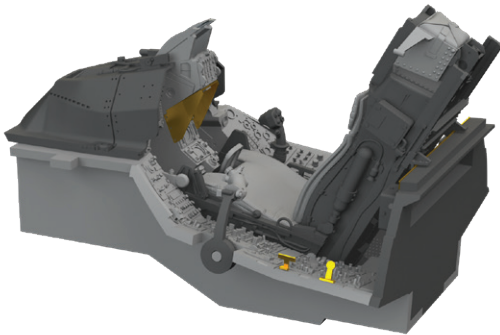

648955 F-16A MLU cockpit PRINT 1/48 Kinetic

Brassin set - cockpit for F-16A MLU in 1/48 scale. Made by direct 3D printing. Recommended kit: Kinetic

Set contains:

- 3D print: 15 parts
- decals: yes
- photo-etched details: yes, pre-painted
- painting mask: no