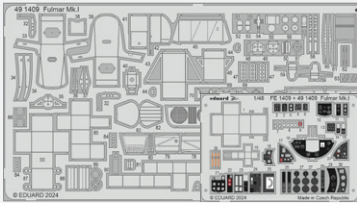

DETAIL

32489 F-35 external pylons  
1/32 Trumpeter  
(1 part)

DETAIL

321016 F-35B  
1/32 Trumpeter  
(2 parts)

DETAIL

481128 Hurricane Mk.IIc landing flaps  
1/48 Hobby Boss  
(1 part)

DETAIL

491407 P-47D-25  
1/48 MINIART  
(2 parts)