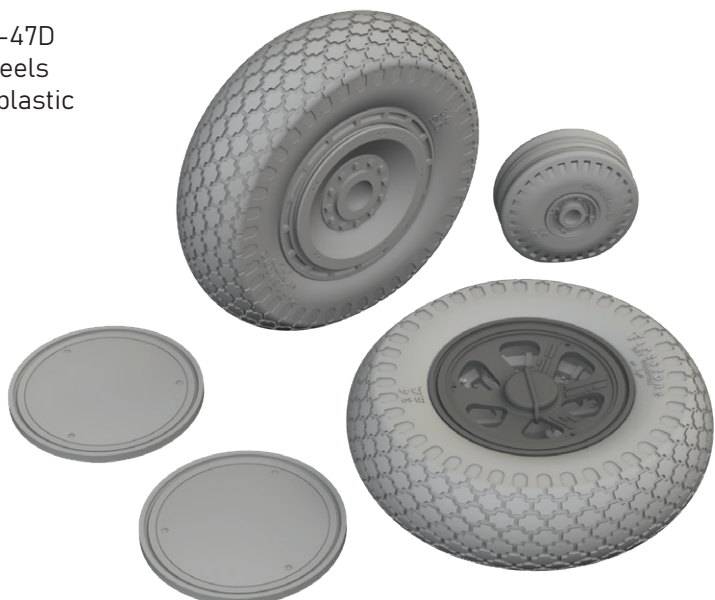

Set contains:

- resin: 3 parts
- 3D print: 4 parts
- decals: no
- photo-etched details: yes
- painting mask: yes