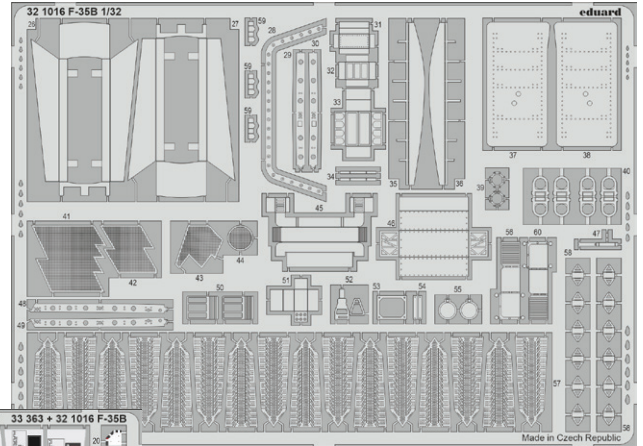

53302 USS Iowa BB-61 part 1  
1/350 Hobby Boss

36513 Ferret Scout Car Mk.2  
1/35 Airfix

SPACE DECAL - no preview

36514 T-72M  
1/35 Trumpeter

32489 F-35 external pylons  
1/32 Trumpeter

321016 F-35B  
1/32 Trumpeter