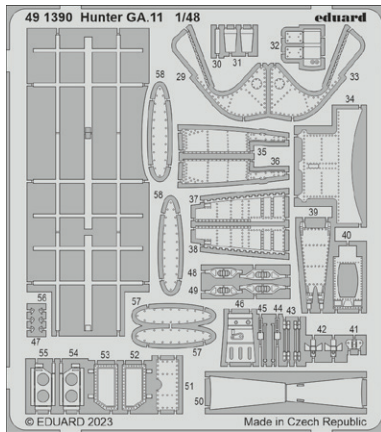

BIG49393 Hunter GA.11 1/48 Airfix

- 481124 Hunter GA.11 landing flaps 1/48
- 491390 Hunter GA.11 1/48
- FE1391 Hunter FGA.9/FR.10/GA.11 seatbelts STEEL 1/48
- EX986 Hunter FGA.9/FR.10/GA.11 1/48