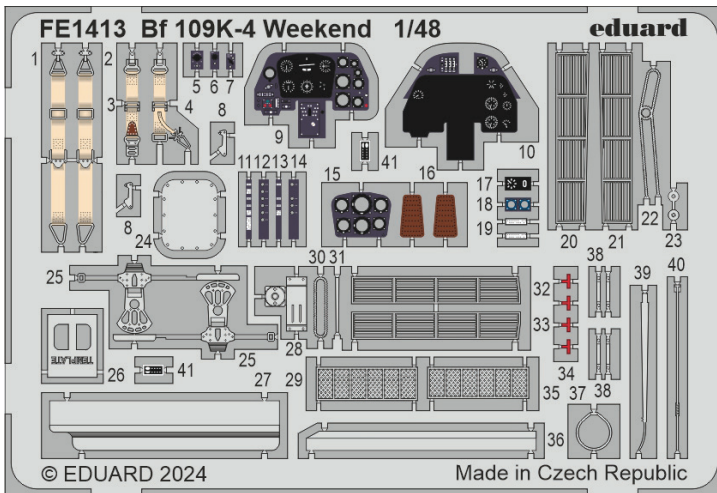

FE1413 Bf 109K-4 Weekend
1/48 Eduard