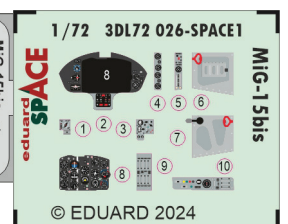

FE1413 Bf 109K-4 Weekend  
1/48 Eduard

3DL32022 F-35B SPACE  
1/32 Trumpeter

3DL48153 Hurricane Mk.IIc SPACE  
1/48 Hobby Boss

3DL48155 F-16C Block 25 SPACE  
1/48 Tamiya

3DL72026 MiG-15bis SPACE  
1/72 Eduard