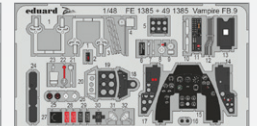

BIG49395 Vampire FB.9
1/48 Airfix

DETAIL