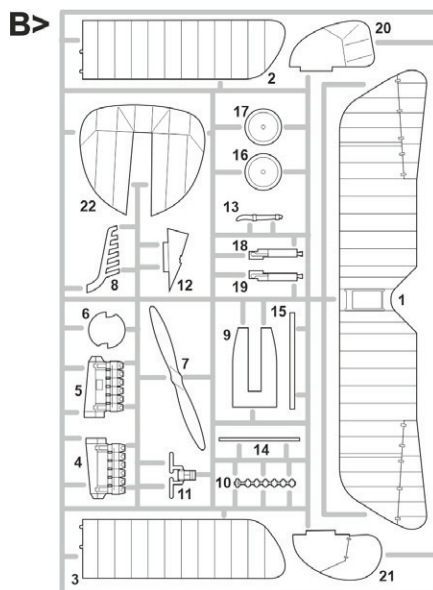

The ProfiPACK edition kit of German WWI fighter aircraft Albatros D.III in 1/48 scale.

BASIC INFO:

NAME: **Albatros D.III**

CAT. NO.: 8114

SCALE: 1/48

EDITION: ProfiPACK

CONTENTS:

SPRUES: Eduard

PE-SETS: Yes, pre-painted

PAINTING MASK: Yes

MARKING OPTIONS: 6

BRASSIN: No

KIT PARTS