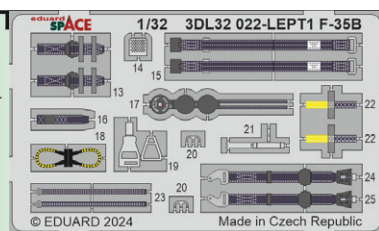

3DL32022 F-35B SPACE
1/32 Trumpeter