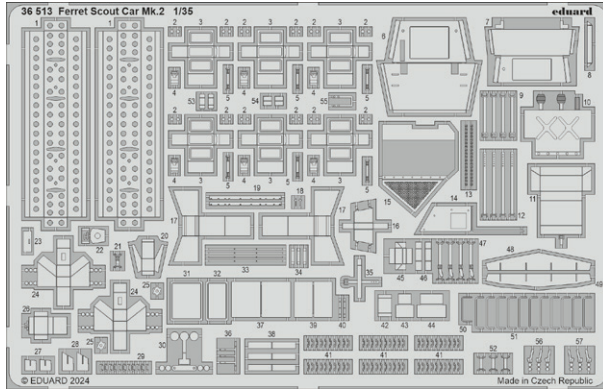

53302 USS Iowa BB-61 part 1  
1/350 Hobby Boss

36513 Ferret Scout Car Mk.2  
1/35 Airfix

SPACE DECAL - no preview

36514 T-72M  
1/35 Trumpeter

32489 F-35 external pylons  
1/32 Trumpeter

321016 F-35B  
1/32 Trumpeter