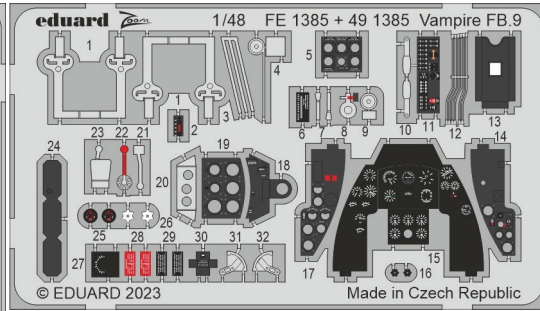

BIG49395 Vampire FB.9 1/48 Airfix

- 491385 Vampire FB.9 1/48
- FE1386 Vampire FB.5/9 seatbelts STEEL 1/48
- EX981 Vampire FB.5/9 1/48