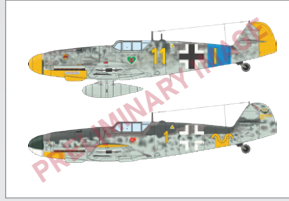

PLASTIC KITS

2144 **GUSTAV pt.1**
1/72 Limited

DETAIL