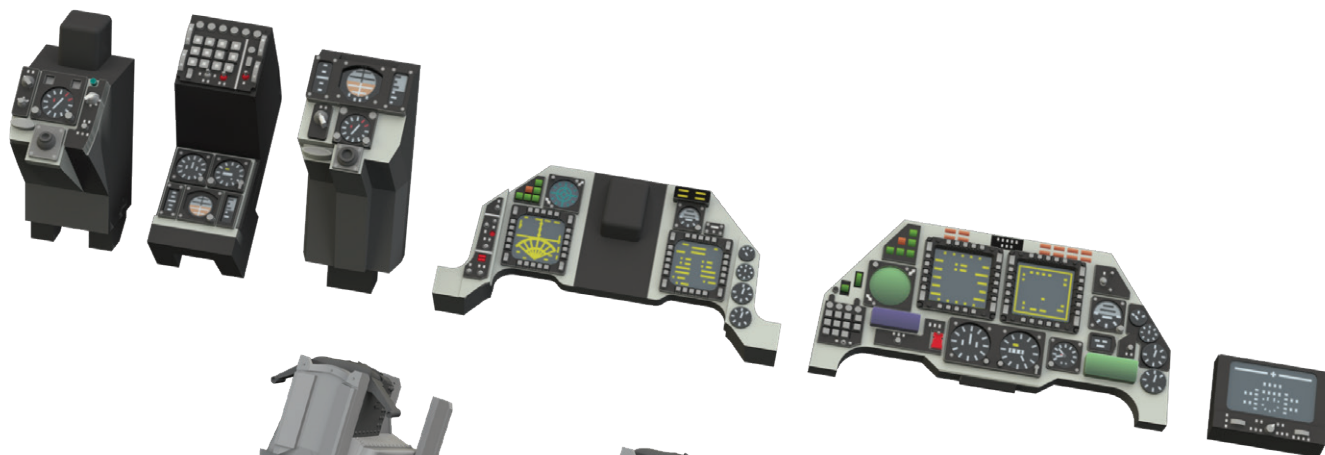

644238 F-16D Block 40 LööKplus 1/48 Kinetic

Collection of 3 sets for F-16D Block 40 in 1/48 scale. Recommended kit: Kinetic

- LööK set (pre-painted Brassin dashboards & Steelbelts)
- TFace painting mask
- ejection seats