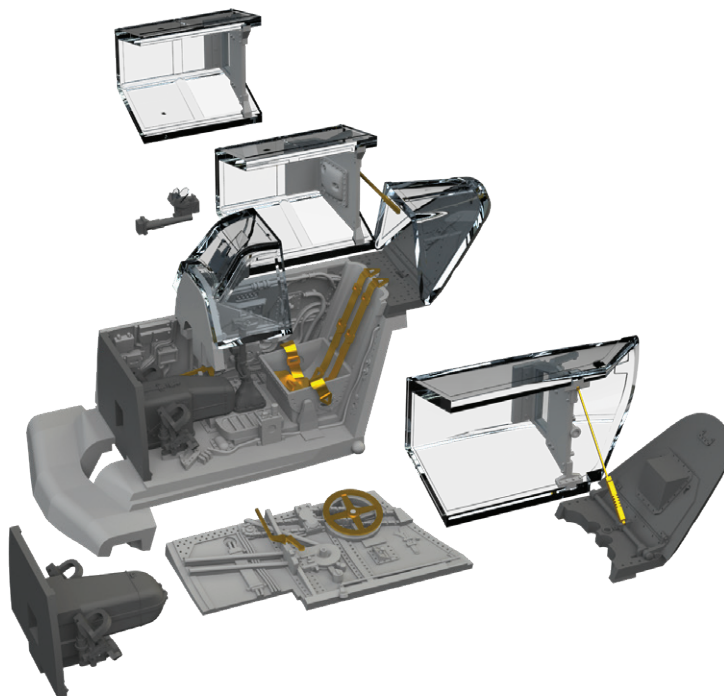

672347 Bf 109G-5/G-6 cockpit PRINT 1/72 Eduard

Brassin set - cockpit for Bf 109G-5
or Bf 109G-6 in 1/72 scale. Made by direct
3D printing. Recommended kit: Eduard

Set contains:

- 3D print: 14 parts,
- decals: yes,
- photo-etched details: yes, pre-painted,
- painting mask: no.