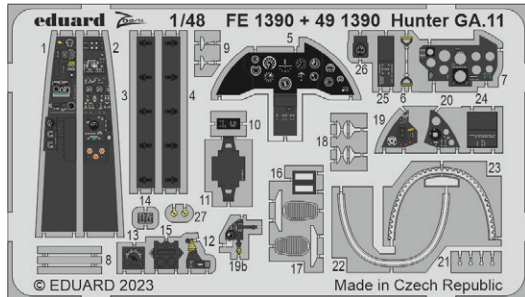

**BIG49390 Hurricane Mk.IIc 1/48 Arma Hobby**

- 491382 Hurricane Mk.IIc 1/48
- FE1383 Hurricane Mk.IIc seatbelts STEEL 1/48
- EX980 Hurricane Mk.IIc TFace 1/48

**BIG49391 Hunter FGA.9 1/48 Airfix**

- 481122 Hunter FGA.9 landing flaps 1/48
- 491388 Hunter FGA.9 1/48
- FE1391 Hunter FGA.9/FR.10/GA.11 seatbelts STEEL 1/48
- EX986 Hunter FGA.9/FR.10/GA.11 1/48