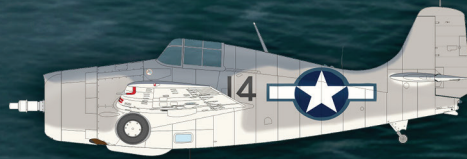

# FM-1 Wildcat

NEW TOOL DECEMBER RELEASE

**WILD CARDS**

**ProfiPACK**  
edition

Kit presents **British FAA and US Navy FM-1 Wildcats** from **service in the Pacific and Atlantic.**

- Eduard plastic parts
- 6 marking options
- Eduard decals
- pre-painted photo-etched set
- painting mask