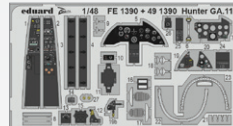

## BIG ED SETS

BIG49390 Hurricane  
Mk.IIc 1/48 Arma Hobby

DETAIL

BIG49391 Hunter FGA.9  
1/48 Airfix

DETAIL

BIG49392 Hunter FR.10  
1/48 Airfix

DETAIL

BIG49393 Hunter GA.11  
1/48 Airfix