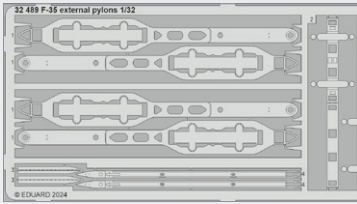

32489 F-35 external pylons
1/32 Trumpeter
(1 part)

DETAIL