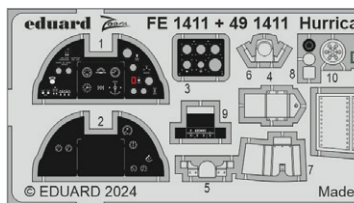

FE1411 Hurricane Mk.IIc
1/48 Hobby Boss
(1 part)

DETAIL