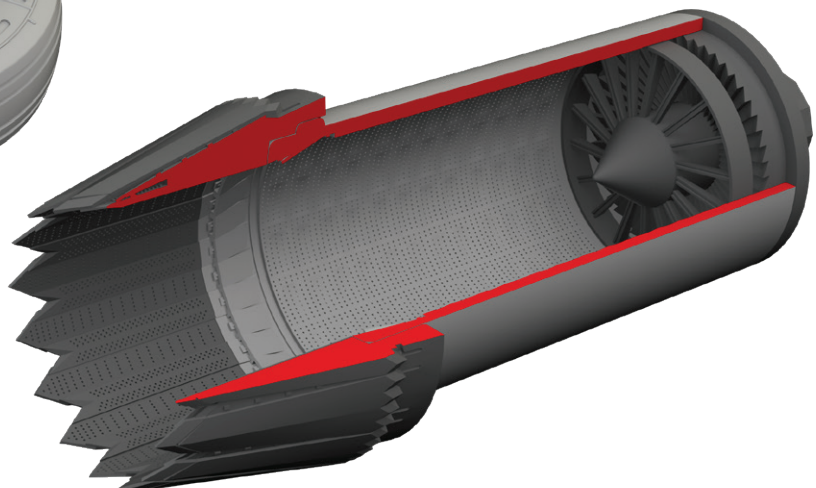

SIN67222 F-35A 1/72 Tamiya

Collection of 4 sets for F-35A in 1/72 scale.
Recommended kit: Tamiya

- cockpit
- undercarriage wheels
- exhaust nozzle
- Remove Before Flight tags STEEL

All sets included in this BIG SIN are available separately,
but with every BIG SIN set you save up to 30 %.