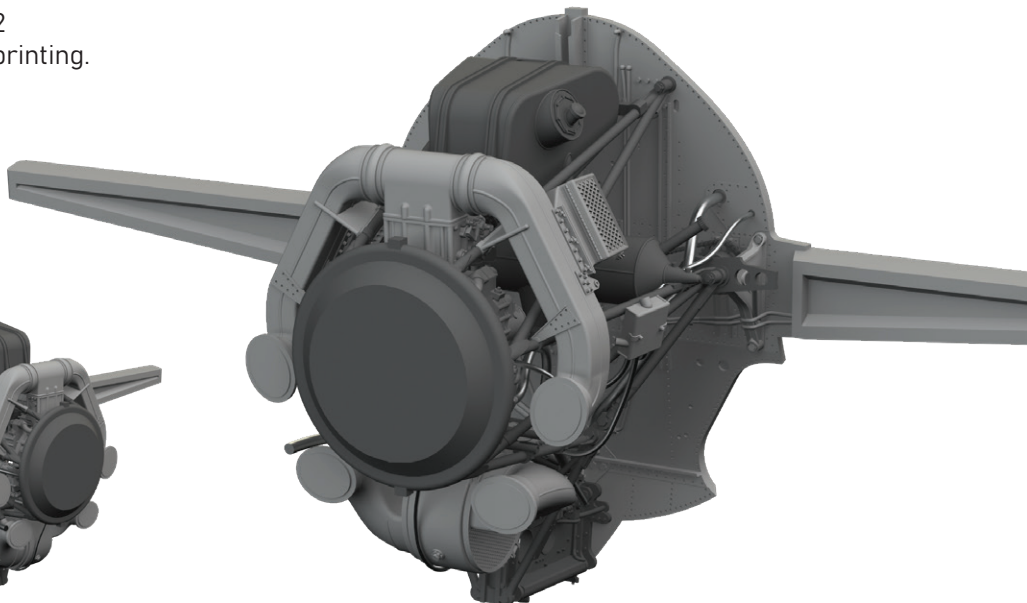

648956 FM-2 wheel bay PRINT 1/48 Eduard

Brassin set - wheel bay for FM-2 in 1/48 scale. Made by direct 3D printing. Recommended kit: Eduard

Set contains:

- 3D print: 14 parts,
- decals: no,
- photo-etched details: no,
- painting mask: no.