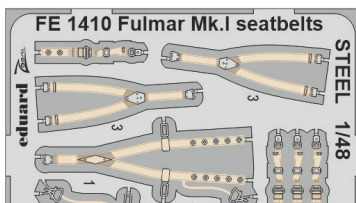

FE1410 Fulmar Mk.I seatbelts
STEEL 1/48 Trumpeter
(1 part)

DETAIL