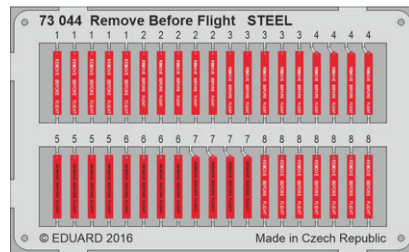

LOOK PLUS SETS

**SIN67222 F-35A 1/72 Tamiya**

Collection of 4 sets for F-35A in 1/72 scale.  
Recommended kit: Tamiya

- cockpit
- undercarriage wheels
- exhaust nozzle
- Remove Before Flight tags STEEL

All sets included in this BIG SIN are available separately,  
but with every BIG SIN set you save up to 30 %.