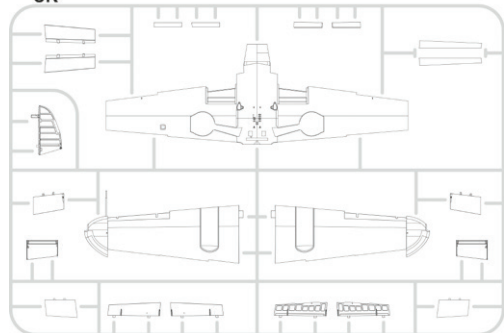

**KIT PARTS**

**AK**

**BK**

**CK**

**DK**

**EK**

The ProfiPACK edition kit of German WWI fighter aircraft Albatros D.III in 1/48 scale.