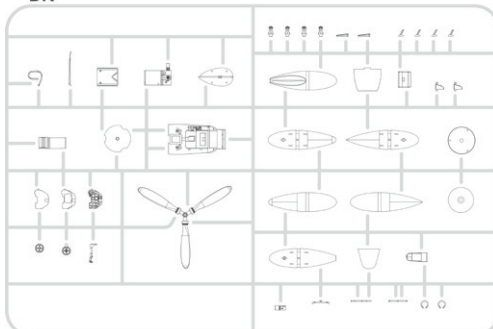

**KIT PARTS**

**AK**

**BK**

**CK**

**DK**

**EK**

The ProfiPACK edition kit of German WWI fighter aircraft Albatros D.III in 1/48 scale.