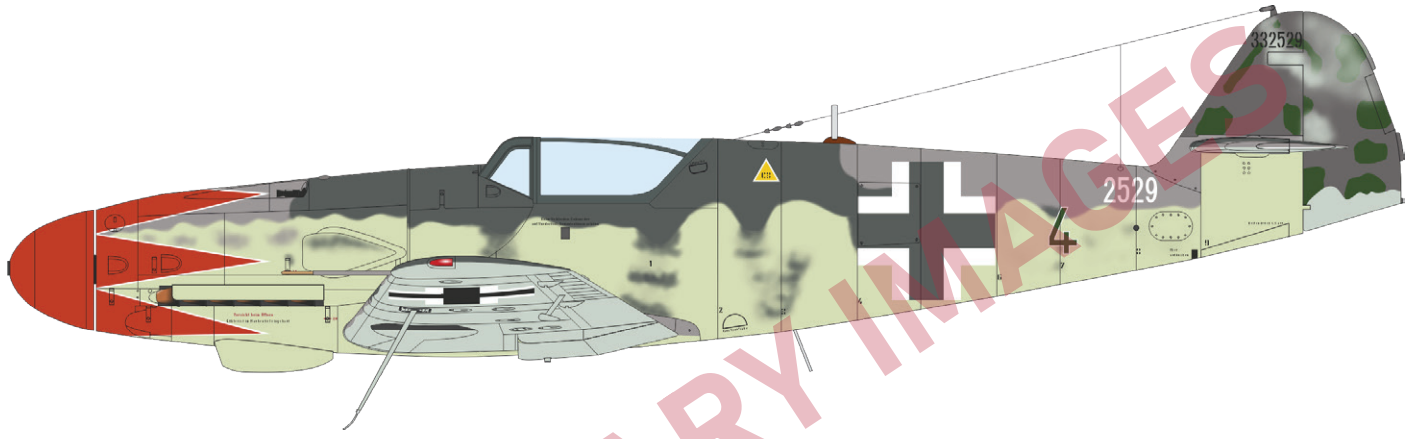

**KIT PARTS**

**AK**

**BK**

**CK**

**DK**

**EK**

The ProfiPACK edition kit of German WWI fighter aircraft Albatros D.III in 1/48 scale.