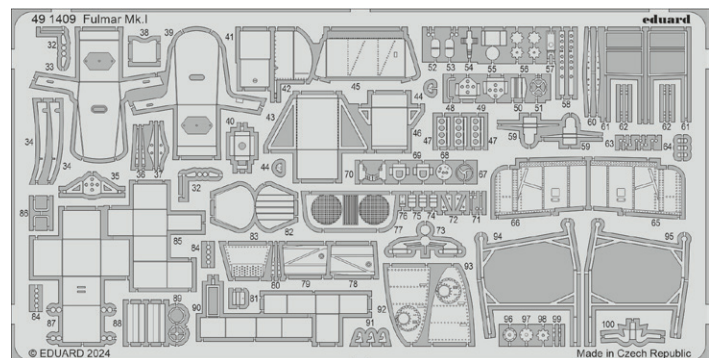

491409 Fulmar Mk.I
1/48 Trumpeter