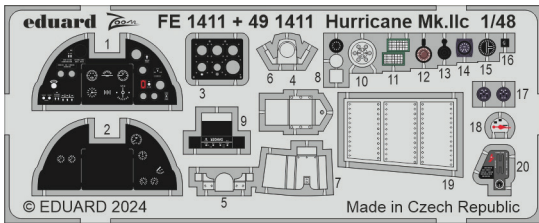

33364 F-35B seatbelts STEEL  
1/32 Trumpeter

FE1409 Fulmar Mk.I  
1/48 Trumpeter

FE1410 Fulmar Mk.I seatbelts STEEL  
1/48 Trumpeter

FE1411 Hurricane Mk.IIc  
1/48 Hobby Boss

FE1412 Hurricane Mk.IIc seatbelts STEEL  
1/48 Hobby Boss