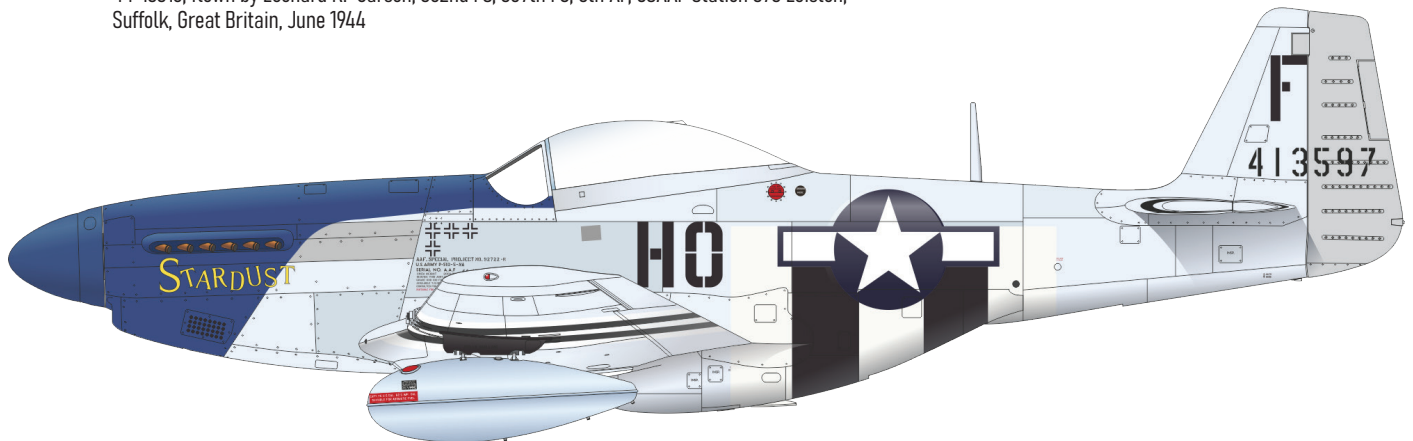

44-13316, flown by Leonard K. Carson, 362nd FS, 357th FG, 8th AF, USAAF Station 373 Leiston, Suffolk, Great Britain, June 1944