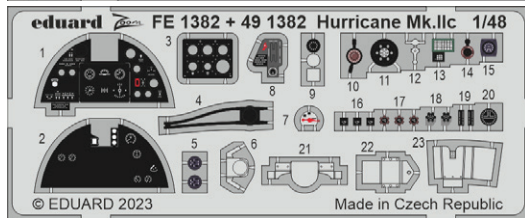

**BIG49390 Hurricane Mk.IIc 1/48 Arma Hobby**

- 491382 Hurricane Mk.IIc 1/48
- FE1383 Hurricane Mk.IIc seatbelts STEEL 1/48
- EX980 Hurricane Mk.IIc TFace 1/48

**BIG49391 Hunter FGA.9 1/48 Airfix**

- 481122 Hunter FGA.9 landing flaps 1/48
- 491388 Hunter FGA.9 1/48
- FE1391 Hunter FGA.9/FR.10/GA.11 seatbelts STEEL 1/48
- EX986 Hunter FGA.9/FR.10/GA.11 1/48