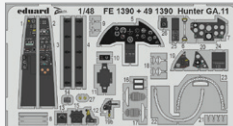

BIG49391 Hunter FGA.9
1/48 Airfix

DETAIL