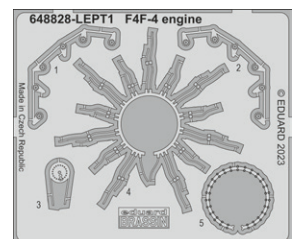

# WILD CARDS

#648946

#648948

#648949

#648950

#648947

64828-LEPT1 F4F-4 engine

Made in Czech Republic