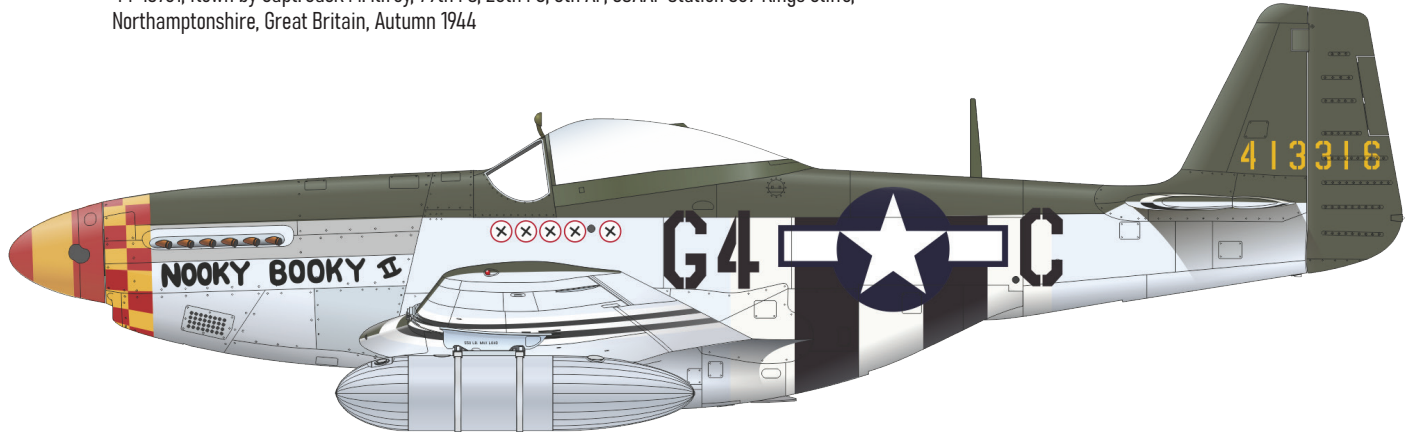

### KIT PARTS

44-13761, flown by Capt. Jack M. Ilfrey, 79th FS, 20th FG, 8th AF, USAAF Station 367 Kings Cliffe, Northamptonshire, Great Britain, Autumn 1944

44-13597, flown by Lt. William E. Fowler, 487th FS, 352nd FG, 8th AF, USAAF Station 141 Bodney, Norfolk, Great Britain, September 1944