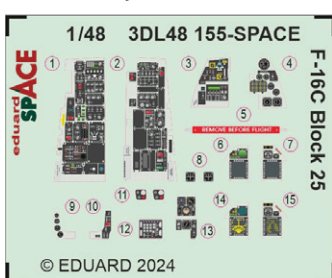

FE1413 Bf 109K-4 Weekend  
1/48 Eduard

3DL32022 F-35B SPACE  
1/32 Trumpeter

3DL48153 Hurricane Mk.IIc SPACE  
1/48 Hobby Boss

3DL48155 F-16C Block 25 SPACE  
1/48 Tamiya

3DL72026 MiG-15bis SPACE  
1/72 Eduard