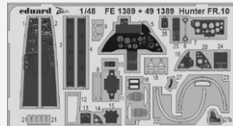

## BIG ED SETS

BIG49390 Hurricane  
Mk.IIc 1/48 Arma Hobby

DETAIL

BIG49391 Hunter FGA.9  
1/48 Airfix

DETAIL

BIG49392 Hunter FR.10  
1/48 Airfix

DETAIL

BIG49393 Hunter GA.11  
1/48 Airfix