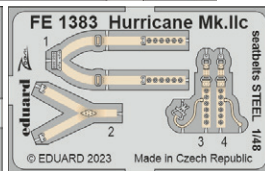

**BIG49390 Hurricane Mk.IIc 1/48 Arma Hobby**

- 491382 Hurricane Mk.IIc 1/48
- FE1383 Hurricane Mk.IIc seatbelts STEEL 1/48
- EX980 Hurricane Mk.IIc TFace 1/48

**BIG49391 Hunter FGA.9 1/48 Airfix**

- 481122 Hunter FGA.9 landing flaps 1/48
- 491388 Hunter FGA.9 1/48
- FE1391 Hunter FGA.9/FR.10/GA.11 seatbelts STEEL 1/48
- EX986 Hunter FGA.9/FR.10/GA.11 1/48