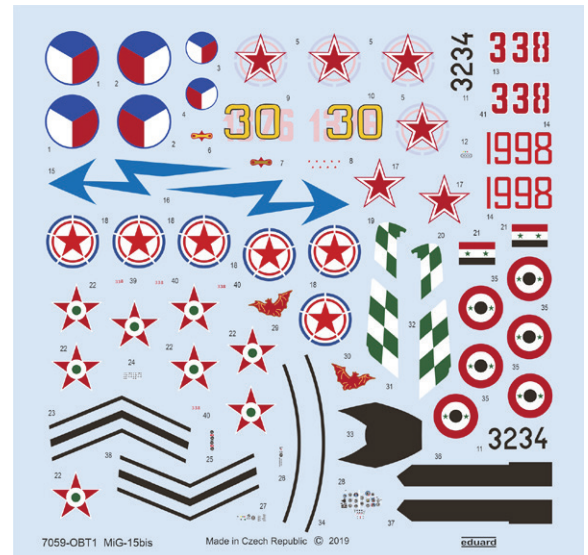

The ProfiPACK edition kit of Soviet Cold War jet fighter plane MiG-15bis in 1/72 scale.

Re-release

BASIC INFO:

NAME: **MiG-15bis Re-release**

CAT. NO.: 7059

SCALE: 1/72

EDITION: ProfiPACK

CONTENTS:

SPRUES: Eduard

PE-SETS: Yes, pre-painted

PAINTING MASK: Yes

MARKING OPTIONS: 5

BRASSIN: No

RELATED PRODUCTS:

72574 MiG-15 landing flaps (PE-Set)

672007 MiG-15 wheels (Brassin)

672008 MiG-15 ejection seat (Brassin)

672020 MiG-15bis airbrakes (Brassin)

672024 MiG-15bis cockpit (Brassin)

3DL72026 MiG-15bis SPACE (3D Decal Set)

KIT PARTS