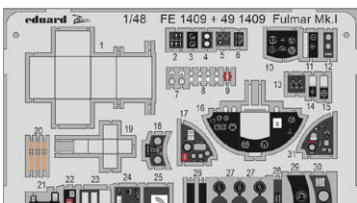

## ZOOM

33363 F-35B  
1/32 Trumpeter  
(1 part)

DETAIL

33364 F-35B seatbelts STEEL  
1/32 Trumpeter  
(1 part)

DETAIL

FE1407 P-47D-25  
1/48 MINIART  
(1 part)

DETAIL

FE1408 P-47D-25 seatbelts STEEL  
1/48 MINIART  
(1 part)