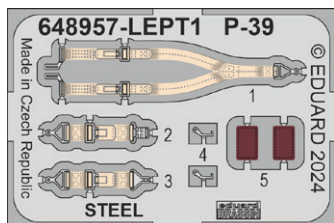

648957 P-39 seat PRINT 1/48 Eduard

Brassin set - pilot seat for P-39 in 1/48 scale.
Easy to assemble, replaces plastic parts.
Made by direct 3D printing. Recommended kit: Eduard

Set contains:

- 3D print: 1 part
- decals: no
- photo-etched details: yes, pre-painted
- painting mask: no