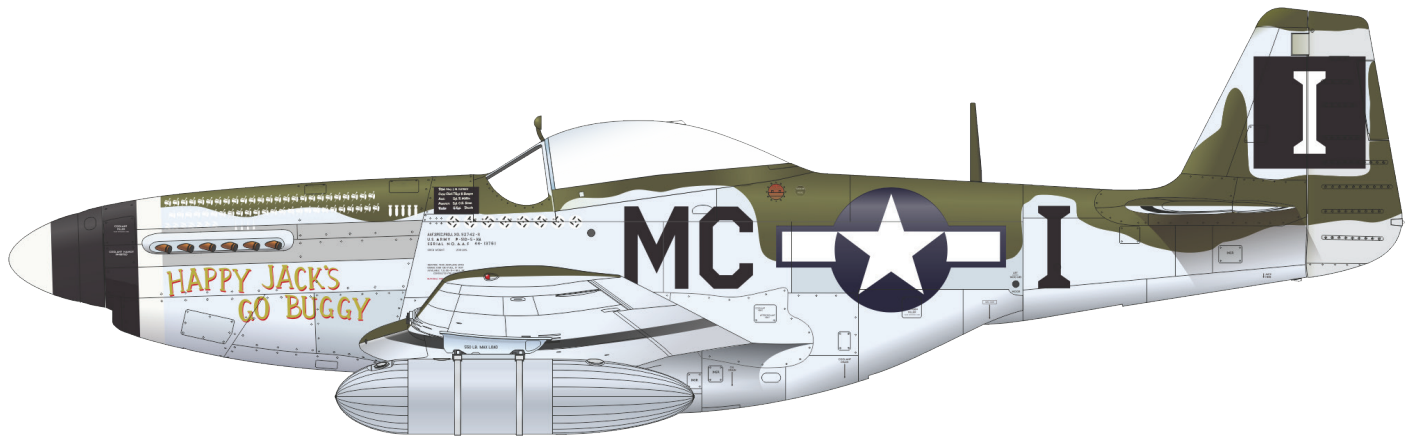

### KIT PARTS

44-13761, flown by Capt. Jack M. Ilfrey, 79th FS, 20th FG, 8th AF, USAAF Station 367 Kings Cliffe, Northamptonshire, Great Britain, Autumn 1944

44-13597, flown by Lt. William E. Fowler, 487th FS, 352nd FG, 8th AF, USAAF Station 141 Bodney, Norfolk, Great Britain, September 1944