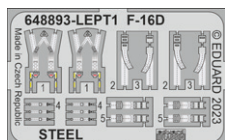

644238 F-16D Block 40 LööKplus 1/48 Kinetic

Collection of 3 sets for F-16D Block 40 in 1/48 scale. Recommended kit: Kinetic

- LööK set (pre-painted Brassin dashboards & Steelbelts)
- TFace painting mask
- ejection seats