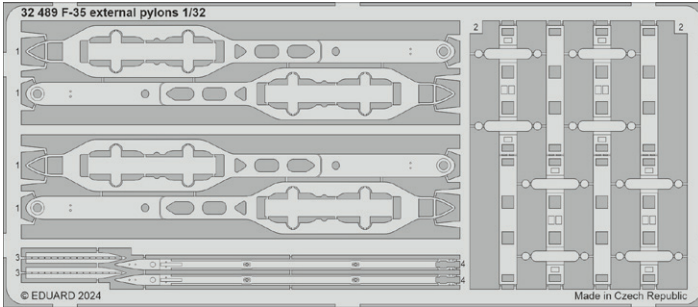

53302 USS Iowa BB-61 part 1  
1/350 Hobby Boss

36513 Ferret Scout Car Mk.2  
1/35 Airfix

SPACE DECAL - no preview

36514 T-72M  
1/35 Trumpeter

32489 F-35 external pylons  
1/32 Trumpeter

321016 F-35B  
1/32 Trumpeter