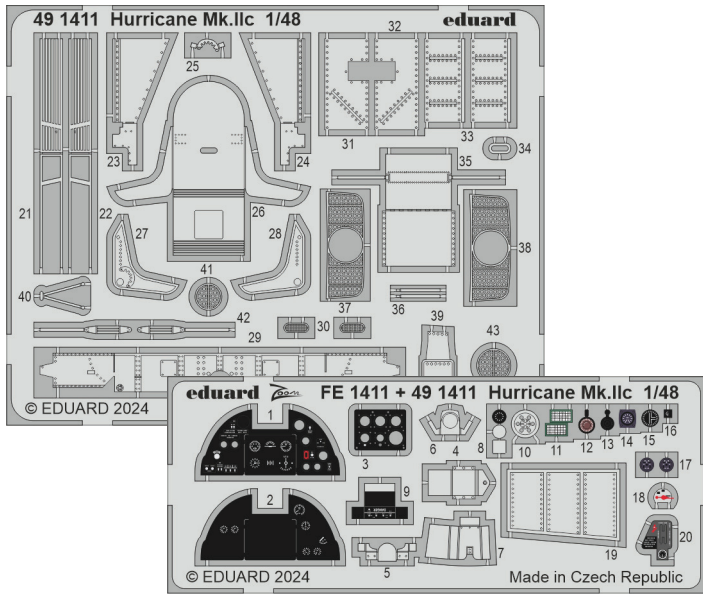

481128 Hurricane Mk.IIc landing flaps  
1/48 Hobby Boss

491409 Fulmar Mk.I  
1/48 Trumpeter

491411 Hurricane Mk.IIc  
1/48 Hobby Boss

73816 MiG-29 9-19 SMT  
1/72 Great Wall Hobby

33363 F-35B  
1/32 Trumpeter