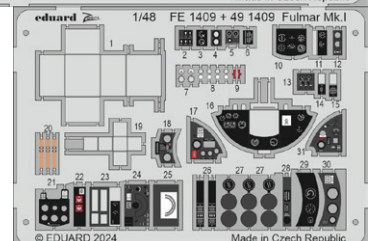

491409 Fulmar Mk.I
1/48 Trumpeter