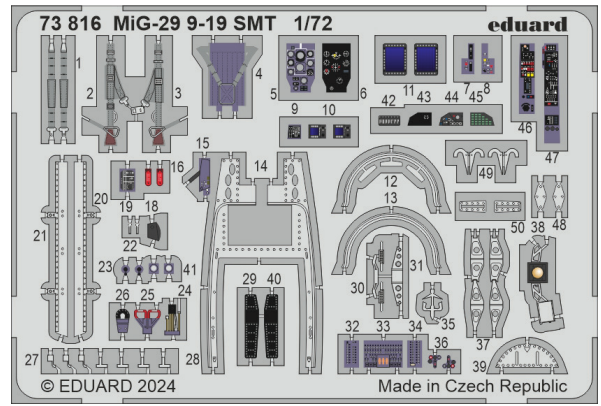

481128 Hurricane Mk.IIc landing flaps  
1/48 Hobby Boss

491409 Fulmar Mk.I  
1/48 Trumpeter

491411 Hurricane Mk.IIc  
1/48 Hobby Boss

73816 MiG-29 9-19 SMT  
1/72 Great Wall Hobby

33363 F-35B  
1/32 Trumpeter