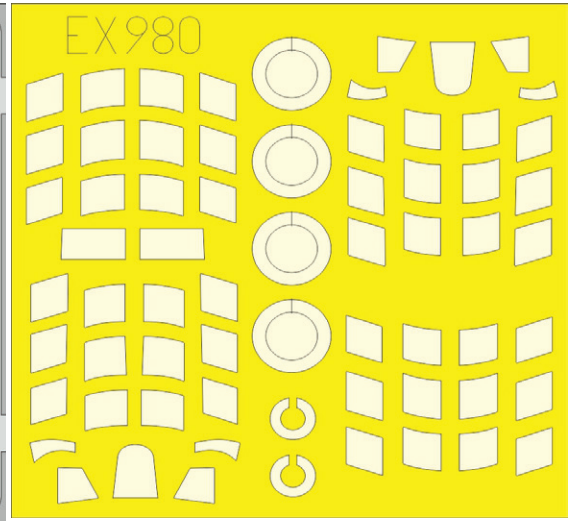

BIG49390 Hurricane Mk.IIc 1/48 Arma Hobby

- 491382 Hurricane Mk.IIc 1/48
- FE1383 Hurricane Mk.IIc seatbelts STEEL 1/48
- EX980 Hurricane Mk.IIc TFace 1/48