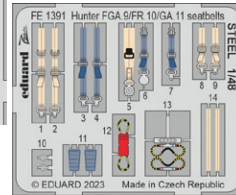

BIG49393 Hunter GA.11 1/48 Airfix

- 481124 Hunter GA.11 landing flaps 1/48
- 491390 Hunter GA.11 1/48
- FE1391 Hunter FGA.9/FR.10/GA.11 seatbelts STEEL 1/48
- EX986 Hunter FGA.9/FR.10/GA.11 1/48