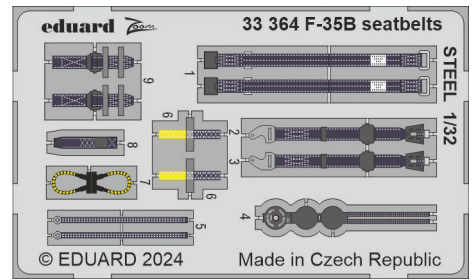

33364 F-35B seatbelts STEEL
1/32 Trumpeter