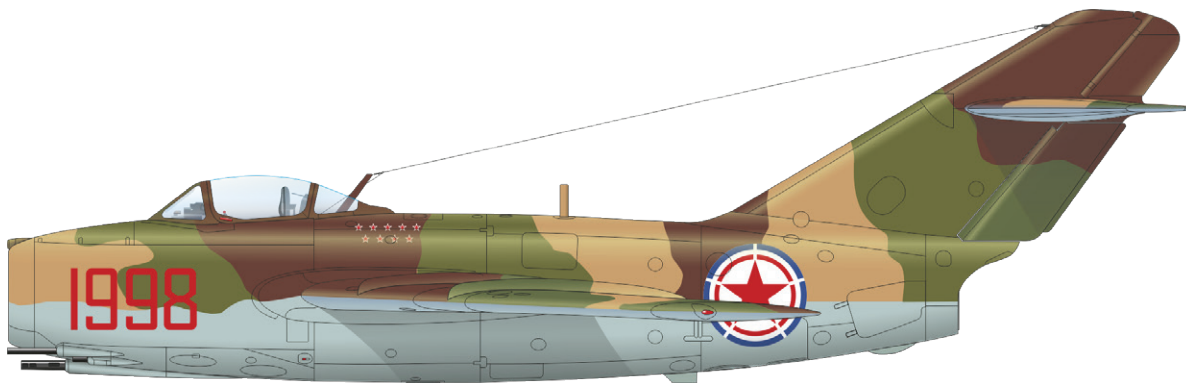

Maj. Mikhail Ivanovich Mikhin, 518th IAP, North Korea, May 1953