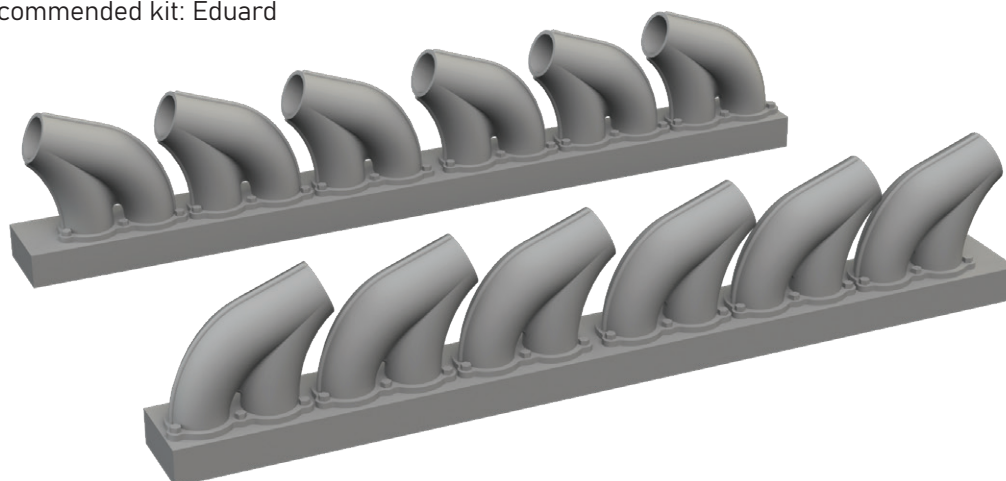

648959 P-39 exhaust stacks rounded PRINT 1/48 Eduard

Brassin set - exhaust stacks for P-39 in 1/48 scale.
Easy to assemble, replaces plastic parts.
Made by direct 3D printing. Recommended kit: Eduard

Set contains:

- 3D print: 2 parts
- decals: no
- photo-etched details: no
- painting mask: no