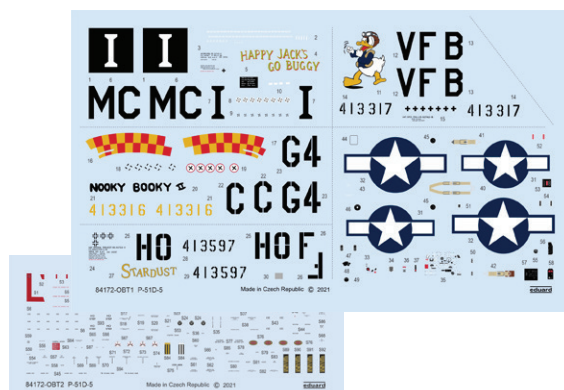

The Weekend edition kit of US WWII fighter P-51D-5 in 1/48 scale. The kit contains parts for aircraft without the dorsal fin assembly.

Re-release

BASIC INFO:

NAME: **P-51D-5 Mustang Re-release**

CAT. NO.: 84172

SCALE: 1/48

EDITION: Weekend

CONTENTS:

SPRUES: Eduard

PE-SETS: No

PAINTING MASK: No

MARKING OPTIONS: 4

BRASSIN: No

RELATED PRODUCTS:

481000 P-51D (PE-Set)

FE1021 P-51D seatbelts STEEL (PE-Set)

FE1141 P-51D-5 Weekend (PE-Set)

644021 P-51D-5 LööK (Brassin)

648086 US 250lb bombs (2 pcs) (Brassin)

648485 P-51D exhaust stacks (Brassin)

648486 P-51D exhaust stacks w/ fairing (Brassin)

648487 P-51D Hamilton Standard propeller (Brassin)

648489 P-51D-5 cockpit (Brassin)

648494 P-51D wheels diamond tread (Brassin)

648495 P-51D undercarriage legs BRONZE (Brassin)

648503 P-51D wheels oval tread (Brassin)

648504 P-51D wheels cross tread (Brassin)

648505 P-51D wheels block tread (Brassin)

648511 P-51D wheels diamond tread 2 (Brassin)

648517 P-51D gun bays (Brassin)

648531 P-51D 110gal fuel tank (Brassin)

648555 P-51D engine (Brassin)

648570 P-51D gun sights (Brassin)

648571 P-51D 75gal drop tanks (Brassin)

648572 P-51D 108gal drop tanks 1 (Brassin)

648647 P-51D wheels block tread 2 (Brassin)

648742 P-51D wheel bay PRINT (Brassin)

SIN64864 P-51D-5 ESSENTIA (Brassin)

SIN64865 P-51D ESSENTIAL (Brassin)

SIN64869 P-51D ADVANCED (Brassin)

3DL48002 P-51D-5 SPACE (3D Decal Set)

D48077 P-51D-5 "357th FG" (Decal Set)

D48080 P-51D-5 "15th AF" (Decal Set)

D48085 P-51D-5 "8th AF" (Decal Set)

EX663 P-51D TFace (Mask)

EX740 P-51D Weekend (Mask)

EX953 P-51D surface panels (Mask)

EX954 P-51D national insignia (Mask)

KIT PARTS