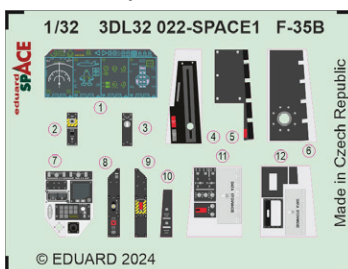

3DL32022 F-35B SPACE
1/32 Trumpeter