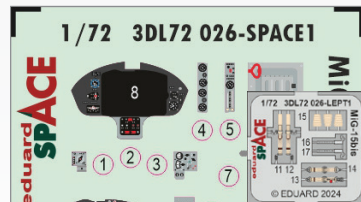

3DL72026 **MiG-15bis SPACE**
1/72 Eduard
(2 parts)

DETAIL