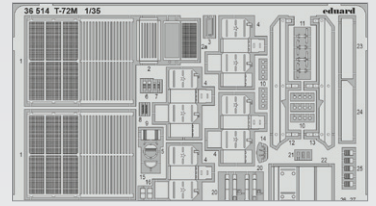

## PHOTO-ETCHED SETS

53302 USS Iowa BB-61 part 1  
1/350 Hobby Boss  
(1 part)

DETAIL

53303 USS Iowa BB-61 part 2  
1/350 Hobby Boss  
(1 part)

36513 Ferret Scout Car Mk.2  
1/35 Airfix  
(2 parts)

DETAIL

36514 T-72M  
1/35 Trumpeter  
(1 part)