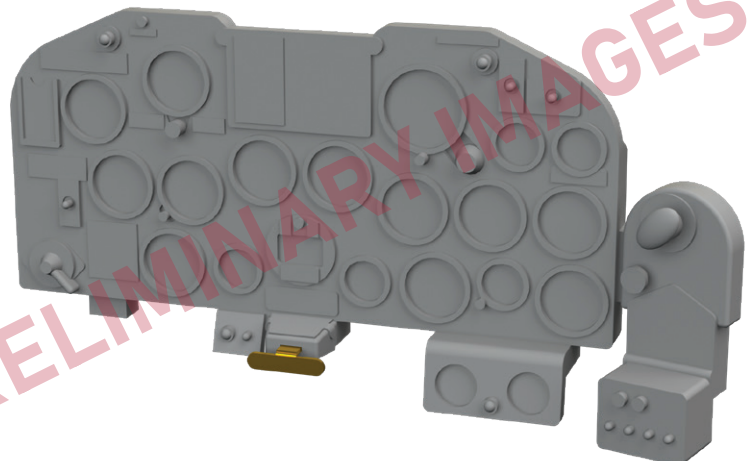

644246 P-47D-25 LööK 1/48 MINIART

LööK set - Brassin pre-painted dashboard and STEEL seatbelts for P-47D-25 in 1/48 scale. Easy to assemble, replaces plastic parts. Recommended kit: Miniart

Set contains:

- resin: 2 parts
- decals: no
- photo-etched details: yes, pre-painted
- painting mask: no