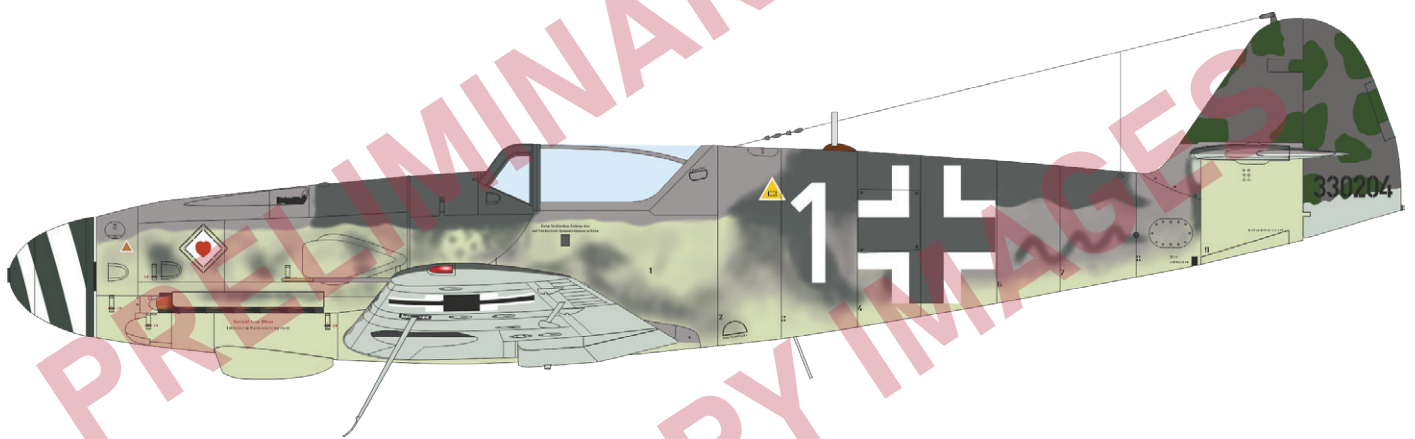

**KIT PARTS**

**AK**

**BK**

**CK**

**DK**

**EK**

The ProfiPACK edition kit of German WWI fighter aircraft Albatros D.III in 1/48 scale.