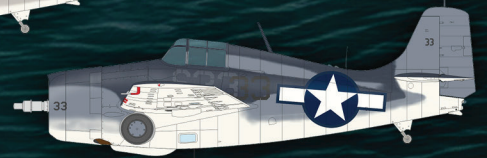

BuNo. 15334, VC-33, USS Coral Sea (CVE-57), November 1943