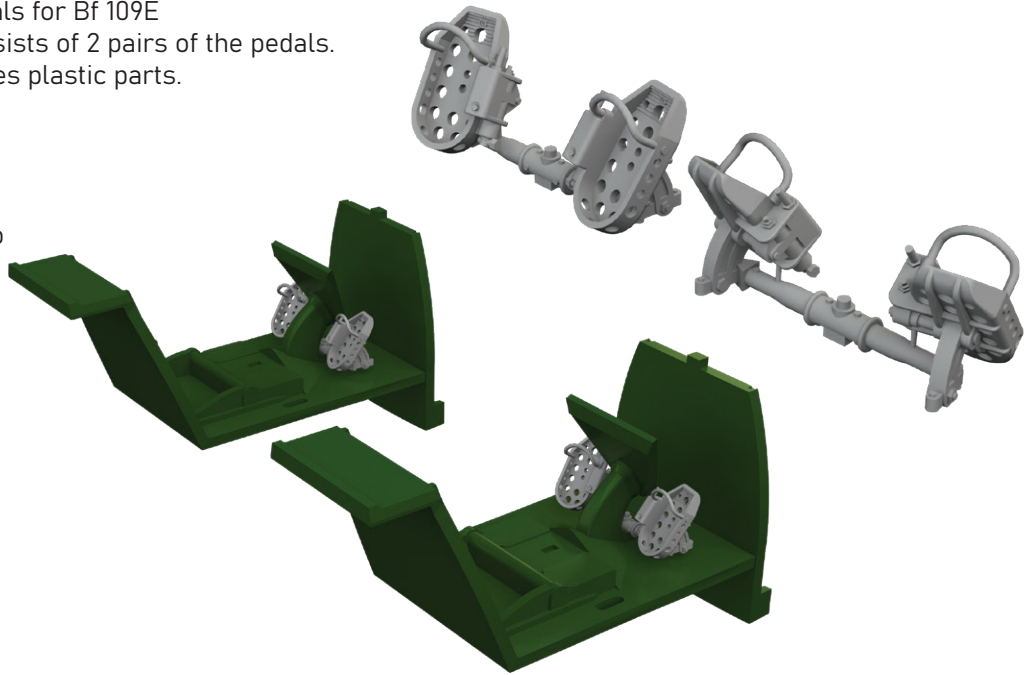

648874 Bf 109E rudder pedals late 1/48

Brassin set - rudder pedals for Bf 109E in 1/48 scale. The set consists of 2 pairs of the pedals. Easy to assemble, replaces plastic parts.

Set contains:

- 3D print: 4 parts
- decals: no,
- photo-etched details: no
- painting mask: no