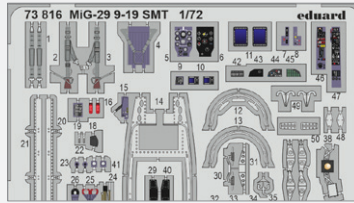

73816 MiG-29 9-19 SMT
1/72 Great Wall Hobby
(1 part)

DETAIL