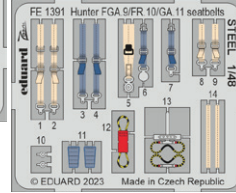

BIG49392 Hunter FR.10 1/48 Airfix

- 481123 Hunter FR.10 landing flaps 1/48
- 491389 Hunter FR.10 1/48
- FE1391 Hunter FGA.9/FR.10/GA.11 seatbelts STEEL 1/48
- EX986 Hunter FGA.9/FR.10/GA.11 1/48