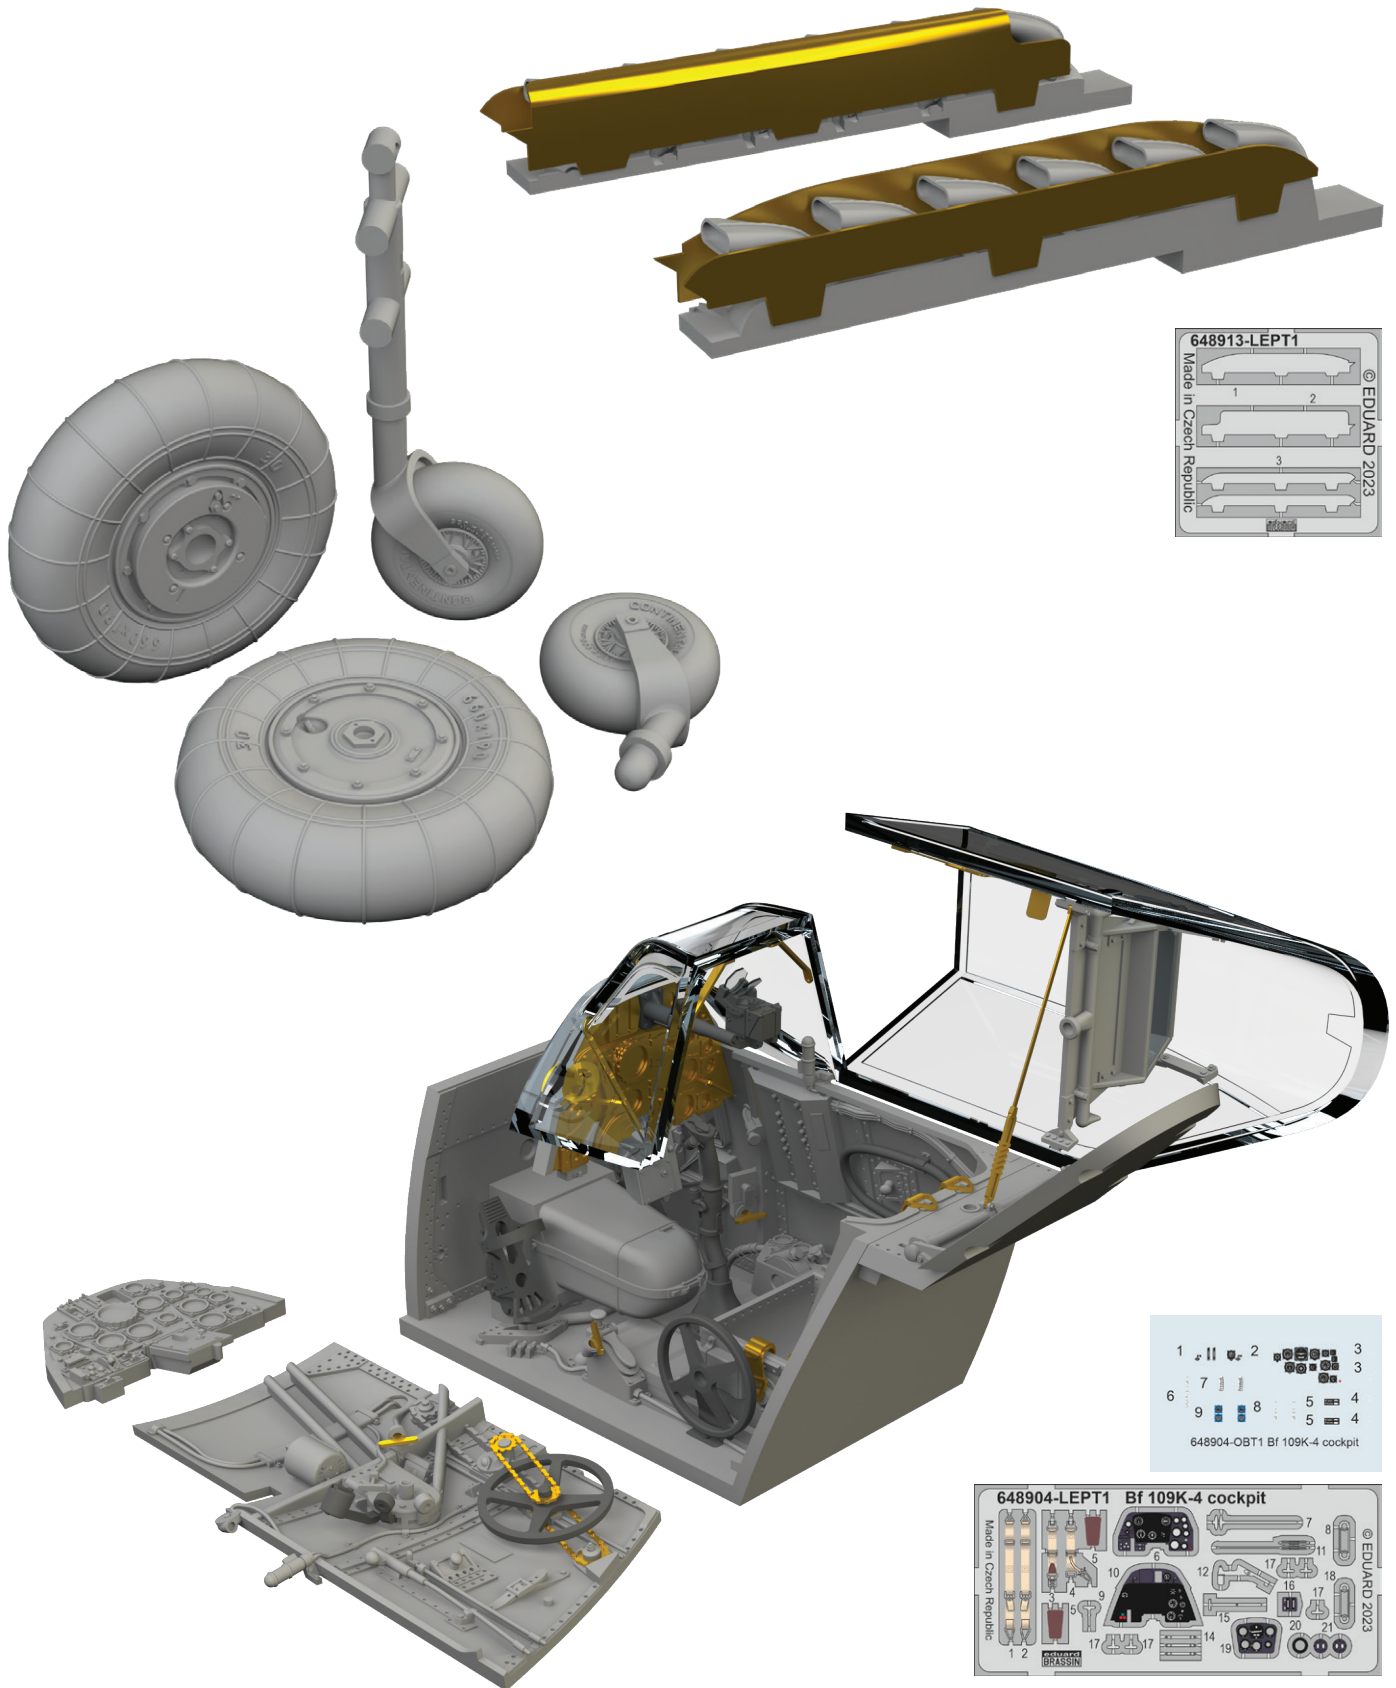

LööKt

SIN648118 Bf 109K-4 ESSENTIAL 1/48 Eduard

Collection of 3 sets for Bf 109K-4 in 1/48 scale.  
Recommended kit: Eduard

- cockpit
- exhausts
- undercarriage wheels

All sets included in this BIG SIN are available separately,  
but with every BIG SIN set you save up to 30 %.