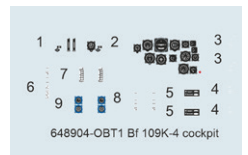

LööKt

SIN648118 Bf 109K-4 ESSENTIAL 1/48 Eduard

Collection of 3 sets for Bf 109K-4 in 1/48 scale.  
Recommended kit: Eduard

- cockpit
- exhausts
- undercarriage wheels

All sets included in this BIG SIN are available separately,  
but with every BIG SIN set you save up to 30 %.