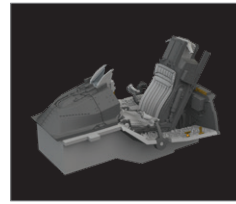

648955 F-16A MLU cockpit
PRINT 1/48 Kinetic

DETAIL