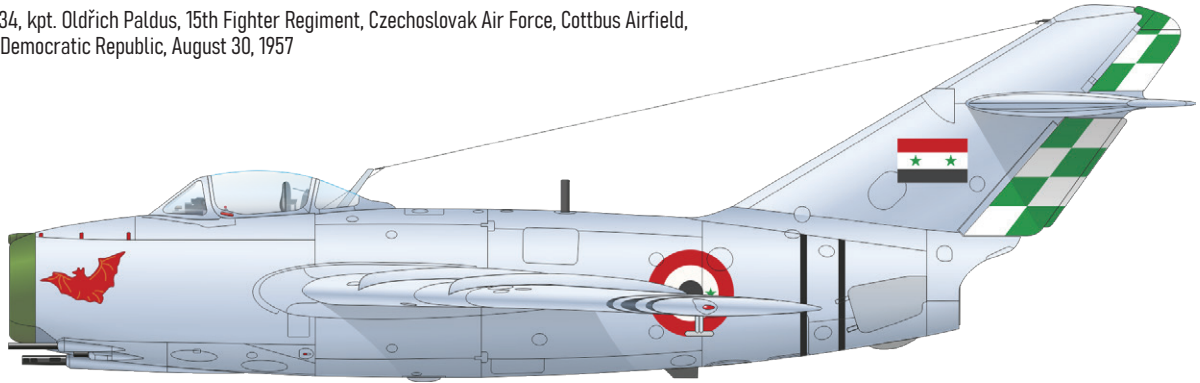

### KIT PARTS

c/n 613234, kpt. Oldřich Paldus, 15th Fighter Regiment, Czechoslovak Air Force, Cottbus Airfield, German Democratic Republic, August 30, 1957

No. 20 Squadron, Egypt., Late 1950s / Early 1960s