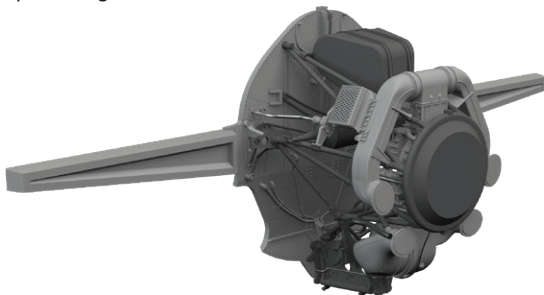

648956 FM-2 wheel bay PRINT 1/48 Eduard

Brassin set - wheel bay for FM-2 in 1/48 scale. Made by direct 3D printing. Recommended kit: Eduard

Set contains:

- 3D print: 14 parts,
- decals: no,
- photo-etched details: no,
- painting mask: no.