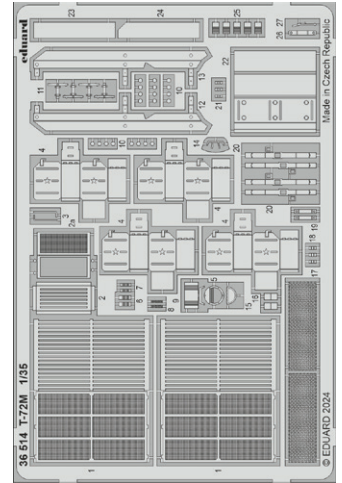

53302 USS Iowa BB-61 part 1  
1/350 Hobby Boss

36513 Ferret Scout Car Mk.2  
1/35 Airfix

SPACE DECAL - no preview

36514 T-72M  
1/35 Trumpeter

32489 F-35 external pylons  
1/32 Trumpeter

321016 F-35B  
1/32 Trumpeter