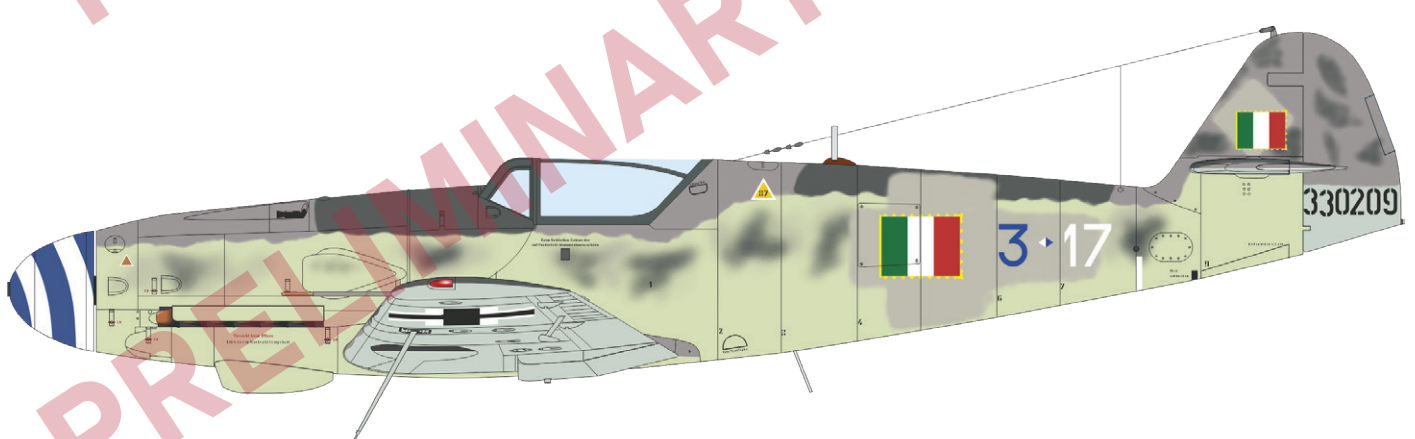

**KIT PARTS**

**AK**

**BK**

**CK**

**DK**

**EK**

The ProfiPACK edition kit of German WWI fighter aircraft Albatros D.III in 1/48 scale.