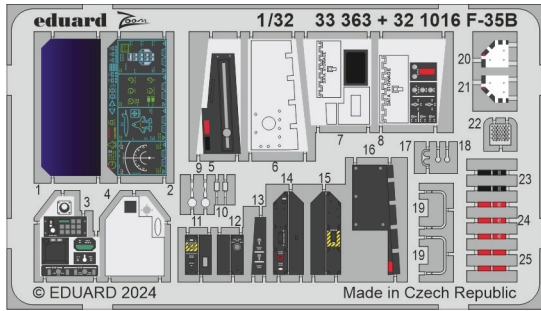

481128 Hurricane Mk.IIc landing flaps  
1/48 Hobby Boss

491409 Fulmar Mk.I  
1/48 Trumpeter

491411 Hurricane Mk.IIc  
1/48 Hobby Boss

73816 MiG-29 9-19 SMT  
1/72 Great Wall Hobby

33363 F-35B  
1/32 Trumpeter