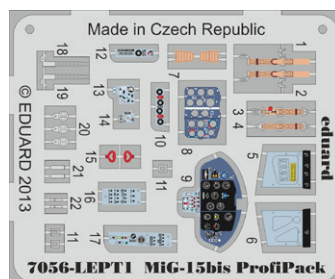

The ProfiPACK edition kit of Soviet Cold War jet fighter plane MiG-15bis in 1/72 scale.

Re-release

BASIC INFO:

NAME: **MiG-15bis Re-release**

CAT. NO.: 7059

SCALE: 1/72

EDITION: ProfiPACK

CONTENTS:

SPRUES: Eduard

PE-SETS: Yes, pre-painted

PAINTING MASK: Yes

MARKING OPTIONS: 5

BRASSIN: No

RELATED PRODUCTS:

72574 MiG-15 landing flaps (PE-Set)

672007 MiG-15 wheels (Brassin)

672008 MiG-15 ejection seat (Brassin)

672020 MiG-15bis airbrakes (Brassin)

672024 MiG-15bis cockpit (Brassin)

3DL72026 MiG-15bis SPACE (3D Decal Set)

KIT PARTS