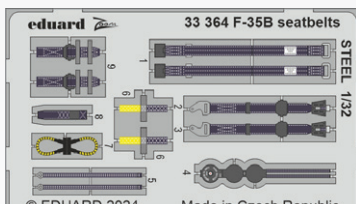

33364 F-35B seatbelts STEEL
1/32 Trumpeter
(1 part)

DETAIL