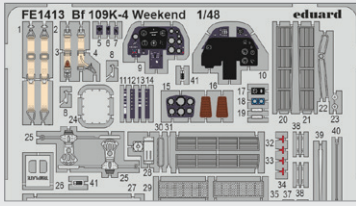

PHOTO-ETCHED SETS

ZOOM

FE1413 Bf 109K-4 Weekend
1/48 Eduard
(1 part)

DETAIL