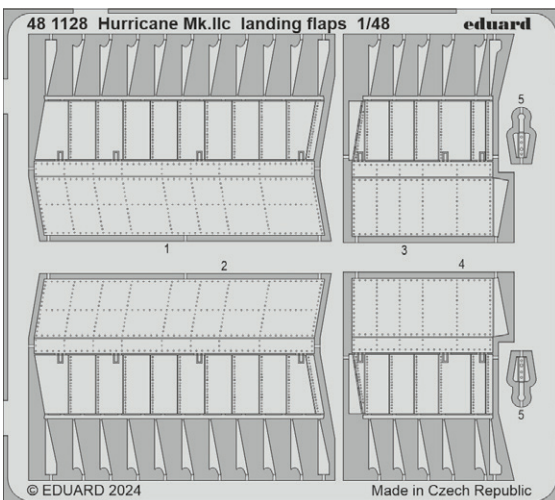

481128 Hurricane Mk.IIc landing flaps
1/48 Hobby Boss