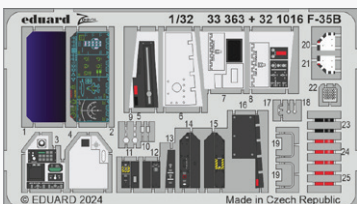

PHOTO-ETCHED SETS

ZOOM

33363 F-35B
1/32 Trumpeter
(1 part)

DETAIL