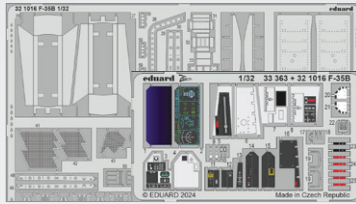

321016 F-35B
1/32 Trumpeter
(2 parts)

DETAIL