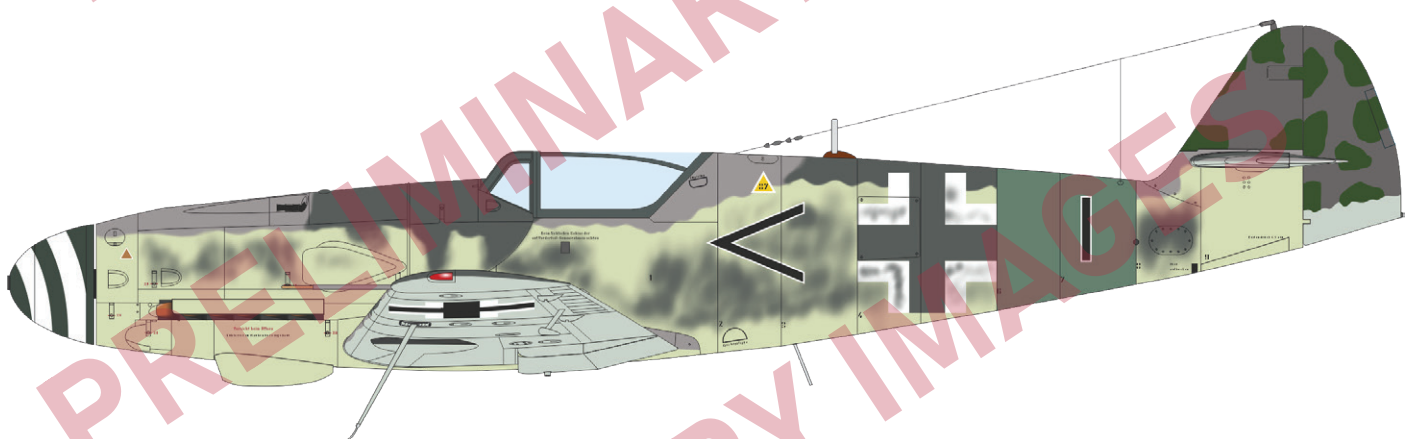

**KIT PARTS**

**AK**

**BK**

**CK**

**DK**

**EK**

The ProfiPACK edition kit of German WWI fighter aircraft Albatros D.III in 1/48 scale.