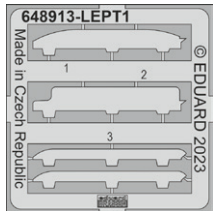

LööKt

SIN648118 Bf 109K-4 ESSENTIAL 1/48 Eduard

Collection of 3 sets for Bf 109K-4 in 1/48 scale.  
Recommended kit: Eduard

- cockpit
- exhausts
- undercarriage wheels

All sets included in this BIG SIN are available separately,  
but with every BIG SIN set you save up to 30 %.