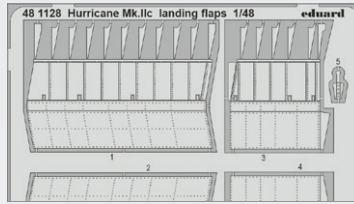

DETAIL

32489 F-35 external pylons  
1/32 Trumpeter  
(1 part)

DETAIL

321016 F-35B  
1/32 Trumpeter  
(2 parts)

DETAIL

481128 Hurricane Mk.IIc landing flaps  
1/48 Hobby Boss  
(1 part)

DETAIL

491407 P-47D-25  
1/48 MINIART  
(2 parts)