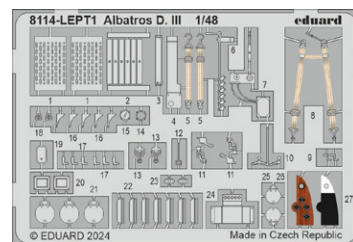

The ProfiPACK edition kit of German WWI fighter aircraft Albatros D.III in 1/48 scale.

BASIC INFO:

NAME: **Albatros D.III**

CAT. NO.: 8114

SCALE: 1/48

EDITION: ProfiPACK

CONTENTS:

SPRUES: Eduard

PE-SETS: Yes, pre-painted

PAINTING MASK: Yes

MARKING OPTIONS: 6

BRASSIN: No

KIT PARTS