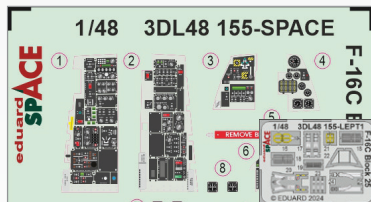

## SPACE

3DL32022 **F-35B SPACE**  
1/32 Trumpeter  
(2 parts)

DETAIL

3DL48152 **Fulmar Mk.I SPACE**  
1/48 Trumpeter  
(2 parts)

3DL48153 **Hurricane Mk.IIc SPACE**  
1/48 Hobby Boss  
(2 parts)

DETAIL

3DL48154 **P-47D-25 SPACE**  
1/48 MINIART  
(2 parts)