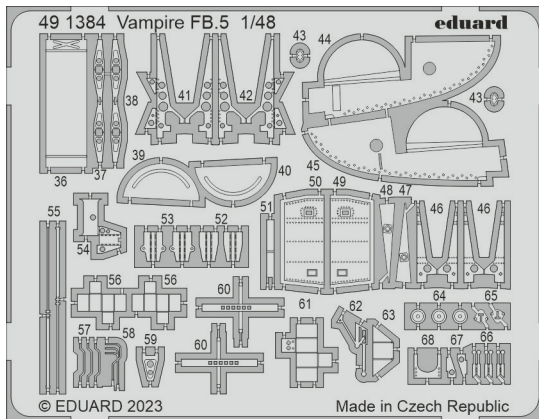

BIG49394 Vampire FB.5 1/48 Airfix

- 491384 Vampire FB.5 1/48
- FE1386 Vampire FB.5/9 seatbelts STEEL 1/48
- EX981 Vampire FB.5/9 1/48