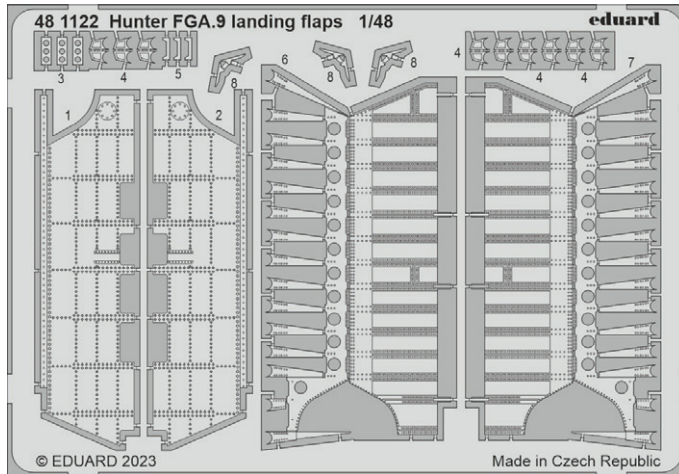

BIG49391 Hunter FGA.9 1/48 Airfix

- 481122 Hunter FGA.9 landing flaps 1/48
- 491388 Hunter FGA.9 1/48
- FE1391 Hunter FGA.9/FR.10/GA.11 seatbelts STEEL 1/48
- EX986 Hunter FGA.9/FR.10/GA.11 1/48