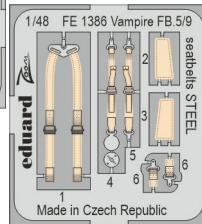

BIG49395 Vampire FB.9 1/48 Airfix

- 491385 Vampire FB.9 1/48
- FE1386 Vampire FB.5/9 seatbelts STEEL 1/48
- EX981 Vampire FB.5/9 1/48