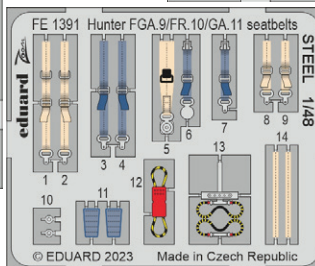

BIG49391 Hunter FGA.9 1/48 Airfix

- 481122 Hunter FGA.9 landing flaps 1/48
- 491388 Hunter FGA.9 1/48
- FE1391 Hunter FGA.9/FR.10/GA.11 seatbelts STEEL 1/48
- EX986 Hunter FGA.9/FR.10/GA.11 1/48