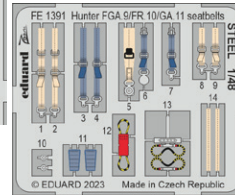

BIG49393 Hunter GA.11 1/48 Airfix

- 481124 Hunter GA.11 landing flaps 1/48
- 491390 Hunter GA.11 1/48
- FE1391 Hunter FGA.9/FR.10/GA.11 seatbelts STEEL 1/48
- EX986 Hunter FGA.9/FR.10/GA.11 1/48