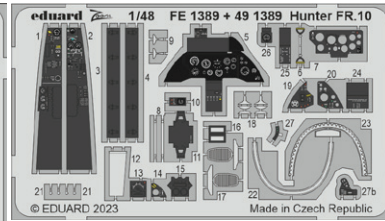

BIG49392 Hunter FR.10 1/48 Airfix

- 481123 Hunter FR.10 landing flaps 1/48
- 491389 Hunter FR.10 1/48
- FE1391 Hunter FGA.9/FR.10/GA.11 seatbelts STEEL 1/48
- EX986 Hunter FGA.9/FR.10/GA.11 1/48