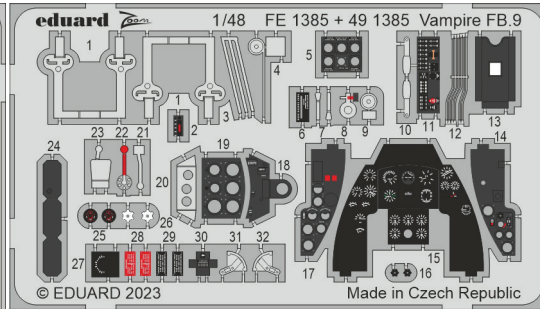

BIG49395 Vampire FB.9 1/48 Airfix

- 491385 Vampire FB.9 1/48
- FE1386 Vampire FB.5/9 seatbelts STEEL 1/48
- EX981 Vampire FB.5/9 1/48