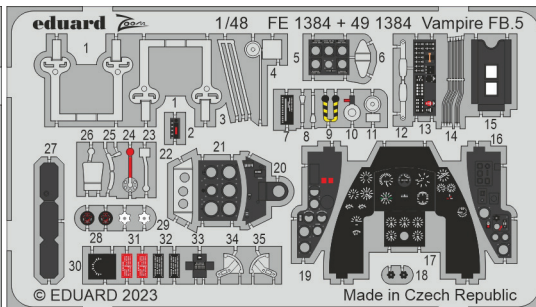

BIG49394 Vampire FB.5 1/48 Airfix

- 491384 Vampire FB.5 1/48
- FE1386 Vampire FB.5/9 seatbelts STEEL 1/48
- EX981 Vampire FB.5/9 1/48