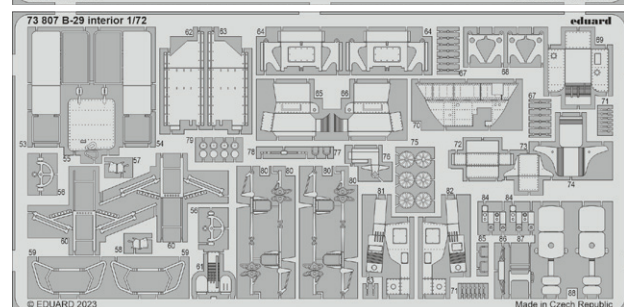

BIG72177 B-29 1/72 Hobby 2000/Academy

- 72732 B-29 exterior 1/72
- 72733 B-29 bomb bay 1/72
- 73807 B-29 interior 1/72
- SS809 B-29 seatbelts STEEL 1/72
- CX018 B-29 1/72