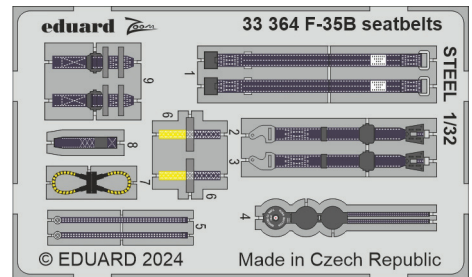

491411 Hurricane Mk.IIc
1/48 Hobby Boss

73816 MiG-29 9-19 SMT
1/72 Great Wall Hobby

33363 F-35B
1/32 Trumpeter

33364 F-35B seatbelts STEEL
1/32 Trumpeter

FE1409 Fulmar Mk.I
1/48 Trumpeter

FE1410 Fulmar Mk.I seatbelts STEEL
1/48 Trumpeter