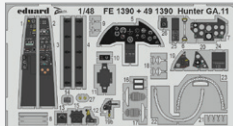

BIG49391 Hunter FGA.9
1/48 Airfix

DETAIL

BIG49392 Hunter FR.10
1/48 Airfix

DETAIL

BIG49393 Hunter GA.11
1/48 Airfix

DETAIL

BIG49394 Vampire FB.5
1/48 Airfix

DETAIL