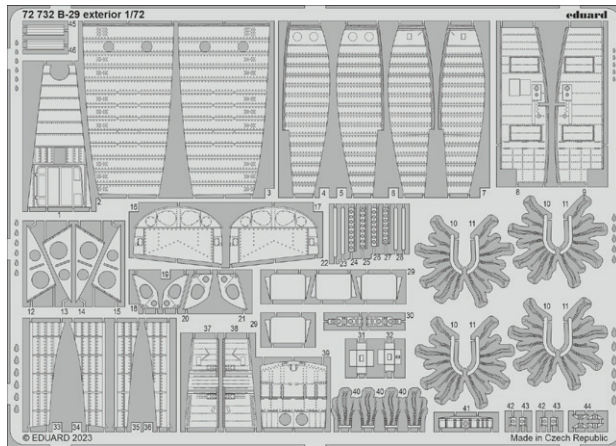

BIG72177 B-29 1/72 Hobby 2000/Academy

- 72732 B-29 exterior 1/72
- 72733 B-29 bomb bay 1/72
- 73807 B-29 interior 1/72
- SS809 B-29 seatbelts STEEL 1/72
- CX018 B-29 1/72