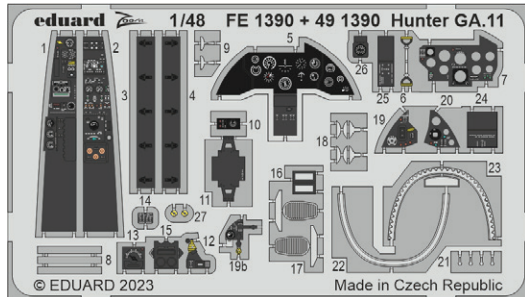

BIG49391 Hunter FGA.9 1/48 Airfix

- 481122 Hunter FGA.9 landing flaps 1/48
- 491388 Hunter FGA.9 1/48
- FE1391 Hunter FGA.9/FR.10/GA.11 seatbelts STEEL 1/48
- EX986 Hunter FGA.9/FR.10/GA.11 1/48