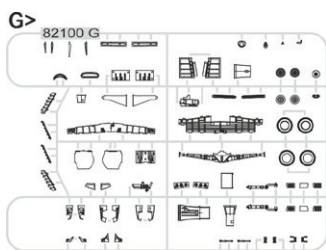

ČÁSTI STAVEBNICE