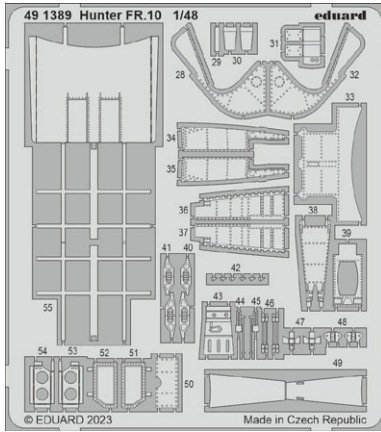

BIG49392 Hunter FR.10 1/48 Airfix

- 481123 Hunter FR.10 landing flaps 1/48
- 491389 Hunter FR.10 1/48
- FE1391 Hunter FGA.9/FR.10/GA.11 seatbelts STEEL 1/48
- EX986 Hunter FGA.9/FR.10/GA.11 1/48