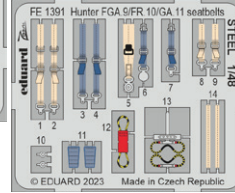

BIG49392 Hunter FR.10 1/48 Airfix

- 481123 Hunter FR.10 landing flaps 1/48
- 491389 Hunter FR.10 1/48
- FE1391 Hunter FGA.9/FR.10/GA.11 seatbelts STEEL 1/48
- EX986 Hunter FGA.9/FR.10/GA.11 1/48