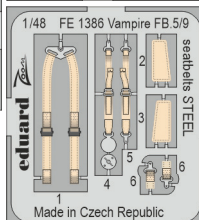

BIG49394 Vampire FB.5 1/48 Airfix

- 491384 Vampire FB.5 1/48
- FE1386 Vampire FB.5/9 seatbelts STEEL 1/48
- EX981 Vampire FB.5/9 1/48