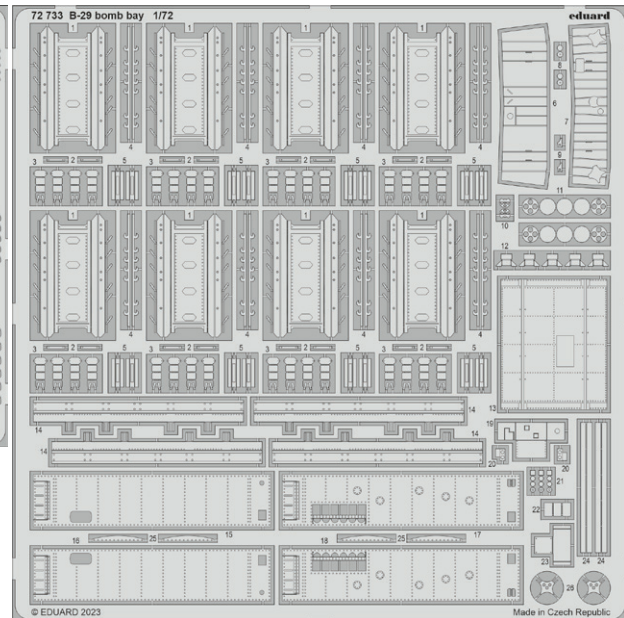

BIG72177 B-29 1/72 Hobby 2000/Academy

- 72732 B-29 exterior 1/72
- 72733 B-29 bomb bay 1/72
- 73807 B-29 interior 1/72
- SS809 B-29 seatbelts STEEL 1/72
- CX018 B-29 1/72