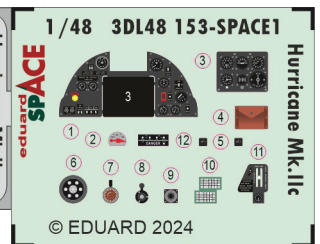

FE1411 Hurricane Mk.IIc
1/48 Hobby Boss

FE1412 Hurricane Mk.IIc seatbelts STEEL
1/48 Hobby Boss

FE1413 Bf 109K-4 Weekend
1/48 Eduard

3DL32022 F-35B SPACE
1/32 Trumpeter

3DL48153 Hurricane Mk.IIc SPACE
1/48 Hobby Boss