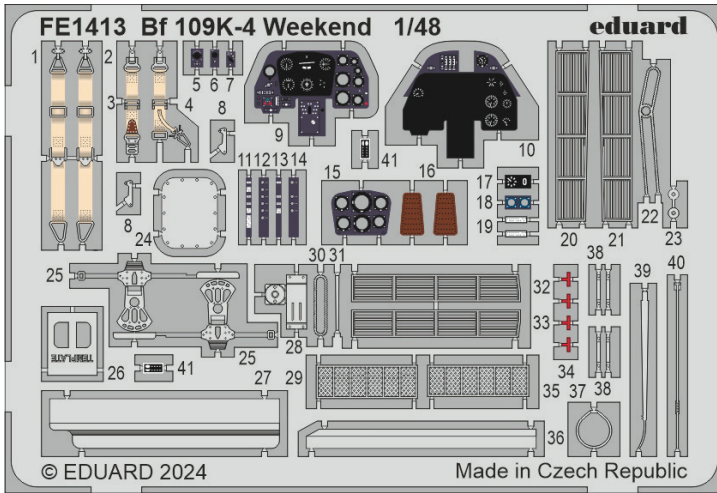

FE1413 Bf 109K-4 Weekend
1/48 Eduard