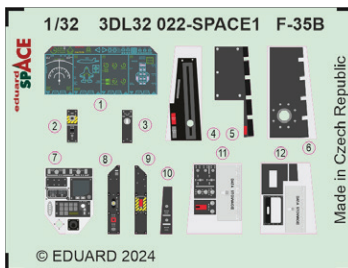

FE1411 Hurricane Mk.IIc
1/48 Hobby Boss

FE1412 Hurricane Mk.IIc seatbelts STEEL
1/48 Hobby Boss

FE1413 Bf 109K-4 Weekend
1/48 Eduard

3DL32022 F-35B SPACE
1/32 Trumpeter

3DL48153 Hurricane Mk.IIc SPACE
1/48 Hobby Boss