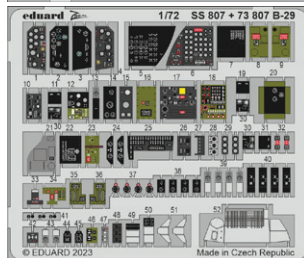

BIG72177 B-29 1/72 Hobby 2000/Academy

- 72732 B-29 exterior 1/72
- 72733 B-29 bomb bay 1/72
- 73807 B-29 interior 1/72
- SS809 B-29 seatbelts STEEL 1/72
- CX018 B-29 1/72