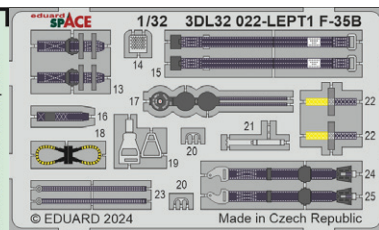

FE1411 Hurricane Mk.IIc
1/48 Hobby Boss

FE1412 Hurricane Mk.IIc seatbelts STEEL
1/48 Hobby Boss

FE1413 Bf 109K-4 Weekend
1/48 Eduard

3DL32022 F-35B SPACE
1/32 Trumpeter

3DL48153 Hurricane Mk.IIc SPACE
1/48 Hobby Boss