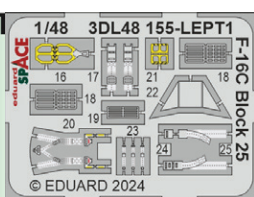

3DL48155 F-16C Block 25 SPACE
1/48 Tamiya