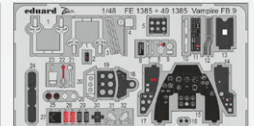

BIG49391 Hunter FGA.9
1/48 Airfix

DETAIL

BIG49392 Hunter FR.10
1/48 Airfix

DETAIL

BIG49393 Hunter GA.11
1/48 Airfix

DETAIL

BIG49394 Vampire FB.5
1/48 Airfix

DETAIL