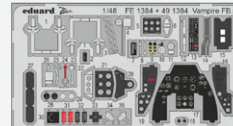

BIG49391 Hunter FGA.9
1/48 Airfix

DETAIL

BIG49392 Hunter FR.10
1/48 Airfix

DETAIL

BIG49393 Hunter GA.11
1/48 Airfix

DETAIL

BIG49394 Vampire FB.5
1/48 Airfix

DETAIL