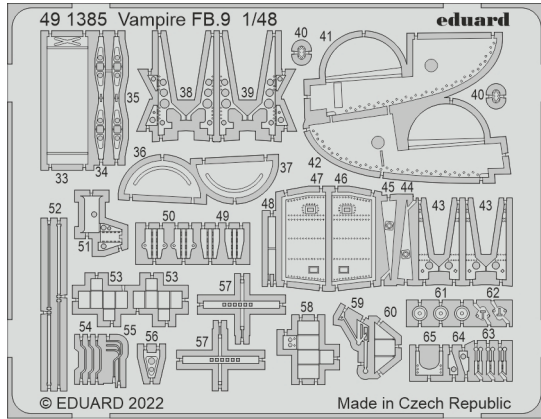

BIG49395 Vampire FB.9 1/48 Airfix

- 491385 Vampire FB.9 1/48
- FE1386 Vampire FB.5/9 seatbelts STEEL 1/48
- EX981 Vampire FB.5/9 1/48