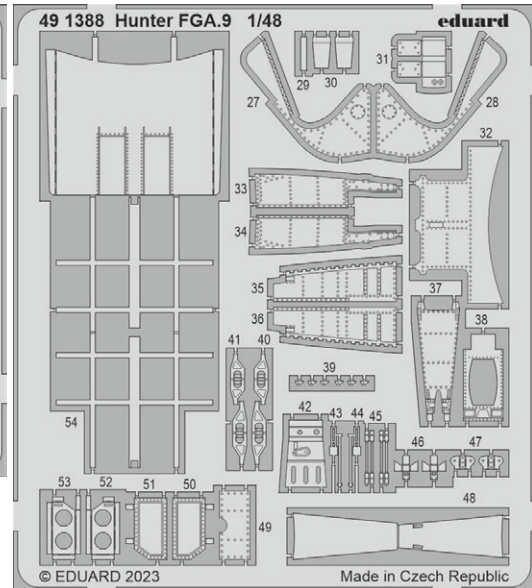

BIG49391 Hunter FGA.9 1/48 Airfix

- 481122 Hunter FGA.9 landing flaps 1/48
- 491388 Hunter FGA.9 1/48
- FE1391 Hunter FGA.9/FR.10/GA.11 seatbelts STEEL 1/48
- EX986 Hunter FGA.9/FR.10/GA.11 1/48