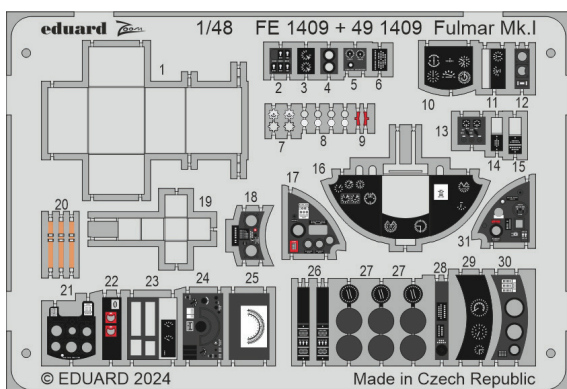

491411 Hurricane Mk.IIc
1/48 Hobby Boss

73816 MiG-29 9-19 SMT
1/72 Great Wall Hobby

33363 F-35B
1/32 Trumpeter

33364 F-35B seatbelts STEEL
1/32 Trumpeter

FE1409 Fulmar Mk.I
1/48 Trumpeter

FE1410 Fulmar Mk.I seatbelts STEEL
1/48 Trumpeter