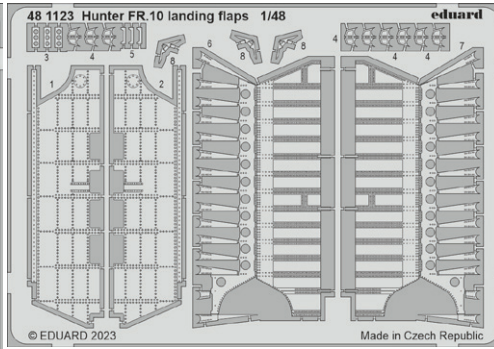

BIG49392 Hunter FR.10 1/48 Airfix

- 481123 Hunter FR.10 landing flaps 1/48
- 491389 Hunter FR.10 1/48
- FE1391 Hunter FGA.9/FR.10/GA.11 seatbelts STEEL 1/48
- EX986 Hunter FGA.9/FR.10/GA.11 1/48