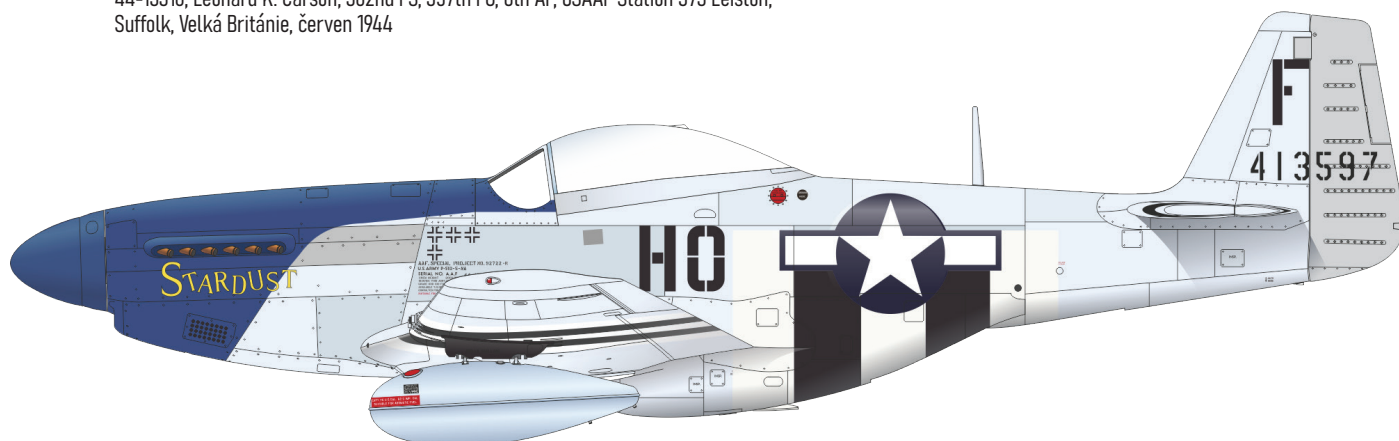

53302 USS Iowa BB-61 part 1
1/350 Hobby Boss

36513 Ferret Scout Car Mk.2
1/35 Airfix

36514 T-72M
1/35 Trumpeter

44-13317, Capt. Donald R. Emerson, 336th FS, 4th FG, 8th AF, USAAF Station 356 Debden, Essex, Velká Británie, září 1944