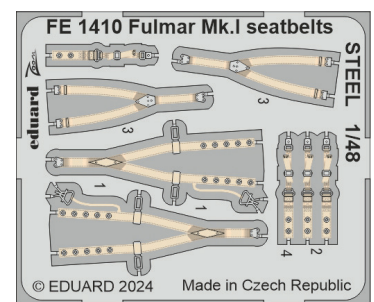

491411 Hurricane Mk.IIc
1/48 Hobby Boss

73816 MiG-29 9-19 SMT
1/72 Great Wall Hobby

33363 F-35B
1/32 Trumpeter

33364 F-35B seatbelts STEEL
1/32 Trumpeter

FE1409 Fulmar Mk.I
1/48 Trumpeter

FE1410 Fulmar Mk.I seatbelts STEEL
1/48 Trumpeter