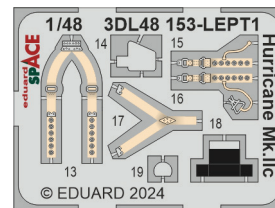

FE1411 Hurricane Mk.IIc
1/48 Hobby Boss

FE1412 Hurricane Mk.IIc seatbelts STEEL
1/48 Hobby Boss

FE1413 Bf 109K-4 Weekend
1/48 Eduard

3DL32022 F-35B SPACE
1/32 Trumpeter

3DL48153 Hurricane Mk.IIc SPACE
1/48 Hobby Boss