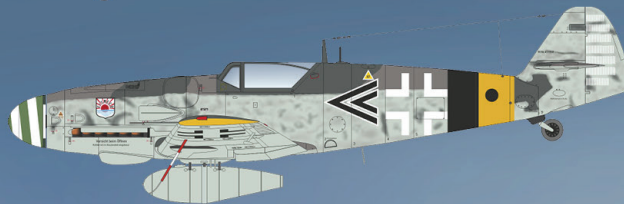

eduard

WILD CARDS

Bf 109G-6 late series

1/48

The ProfiPACK edition of German fighter aircraft Bf 109G-6 in 1/48 scale. The kit features Bf 109G-6 with so-called Erla canopy and standard or redesigned bigger tailplane.

ProfiPACK
edition

#82111

www.eduard.com

RELATED PRODUCTS:

- 48885 Bf 109G-6 (PE-Set)
- FE910 Bf 109G seatbelts STEEL (PE-Set)
- 644003 Bf 109G-6 LööK (Brassin)
- 644060 Bf 109G-6 LööKplus (Brassin)
- 648240 Bf 109G-6 cockpit (Brassin)
- 648247 Bf 109G exhaust stacks (Brassin)
- 648250 Bf 109G-6 engine & fuselage guns (Brassin)
- 648255 Bf 109G-6 propeller (Brassin)
- 648261 Bf 109G-6 wheels (Brassin)
- 648265 Bf 109G external fuel tanks (Brassin)
- 648309 Bf 109G undercarriage legs BRONZE (Brassin)
- 648310 Bf 109G control surfaces (Brassin)

- 648843 3DL48014
- D48025
- D48027
- D48045
- D48050
- D48051
- EX509
- EX510
- EX511
- EX512
- EX581

- Bf 109G-6 cockpit PRINT (Brassin)
- Bf 109G-6 SPACE (3D Decal Set)
- Bf 109G stencils (Decal Set)
- Bf 109G Balkenkreuze (Decal Set)
- Bf 109G-6 national insignia (Decal Set)
- WILDE SAU Bf 109G-6 JG 300 (Decal Set)
- WILDE SAU Bf 109G-6 JG 301/302 (Decal Set)
- Bf 109G camo scheme - Mtt (Mask)
- Bf 109G camo scheme - Erla (Mask)
- Bf 109G camo scheme - WNF (Mask)
- Bf 109G spinner spirals (Mask)
- Bf 109G Erla canopy TFace (Mask)

WILD CARDS

#648843