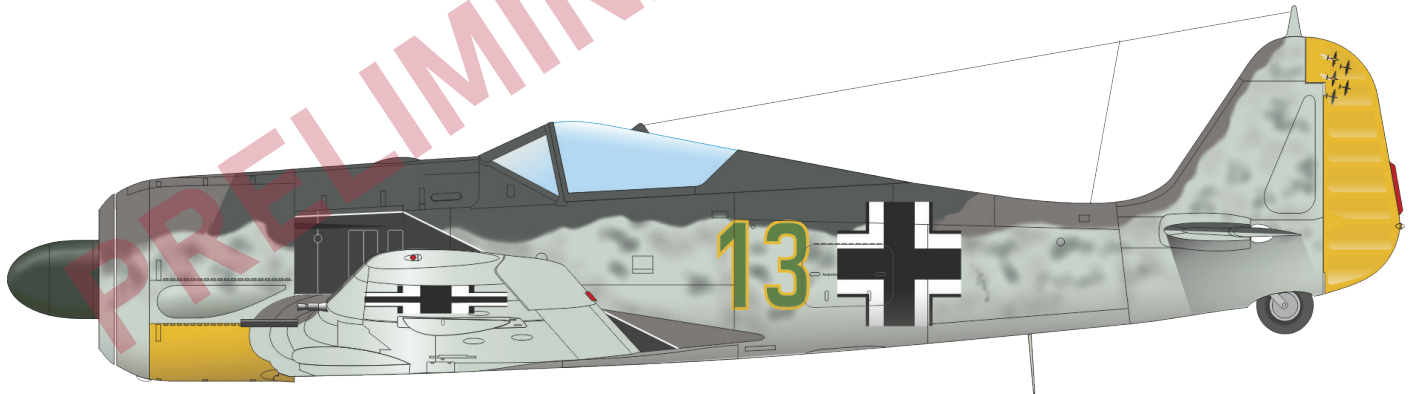

WNr. 1230, Oblt. Walter Oesau, CO of JG 2, Beaumont le Roger, France, June 1943

+ one more marking option

Oblt. Rolf Hermichen, CO of 3./JG 26, Rielbitzi, Soviet Union, spring 1943