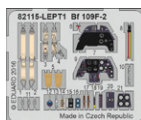

648308 Bf 109F undercarriage legs BRONZE (Brassin)

D48026 Bf 109F stencils (3D Decal Set)

D48043 Bf 109F-2 national insignia (3D Decal Set)

EX588 Bf 109F TFace (Mask)

KIT PARTS

Bf 109F-2, Hptm. Hans Philipp, CO of I./JG 54, Krasnogvardeysk, Soviet Union, March 1942