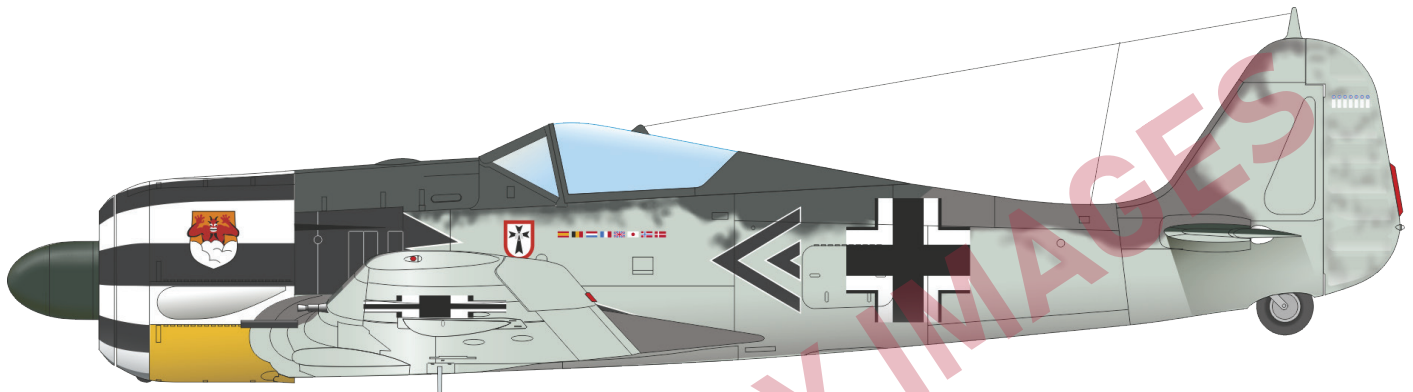

Maj. Fritz Losigkeit, CO of I./JG 1, Deelen, the Netherlands, April 1943