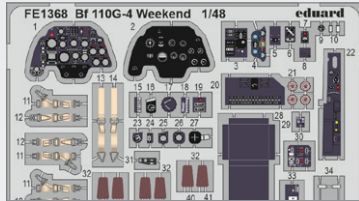

FE1368 Bf 110G-4 Weekend
1/48 Eduard
(1 part)

DETAIL