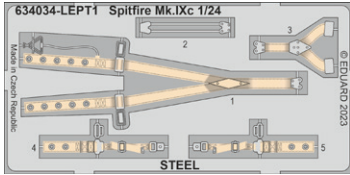

634036 Spitfire Mk.IXc LööKplus 1/24 Airfix

Collection of 4 sets for Spitfire Mk.IXc in 1/24 scale.
Recommended kit: Airfix

- LööK set (pre-painted Brassin dashboards & Steelbelts)
- TFace painting mask
- undercarriage wheels
- exhaust stacks

LööK