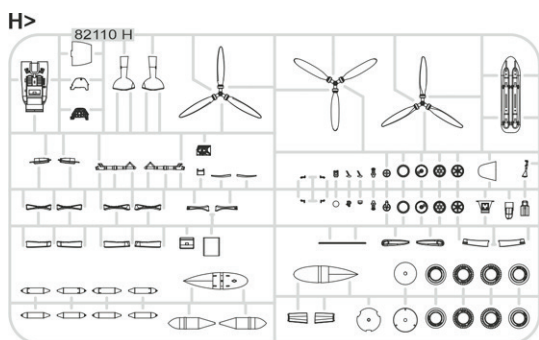

648308 Bf 109F undercarriage legs BRONZE (Brassin)

D48026 Bf 109F stencils (3D Decal Set)

D48043 Bf 109F-2 national insignia (3D Decal Set)

EX588 Bf 109F TFace (Mask)

KIT PARTS

Bf 109F-2, Hptm. Hans Philipp, CO of I./JG 54, Krasnogvardeysk, Soviet Union, March 1942