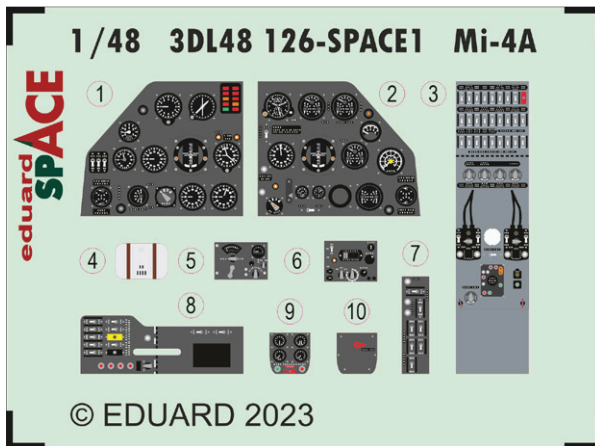

3DL48126 Mi-4A SPACE
1/48 Trumpeter