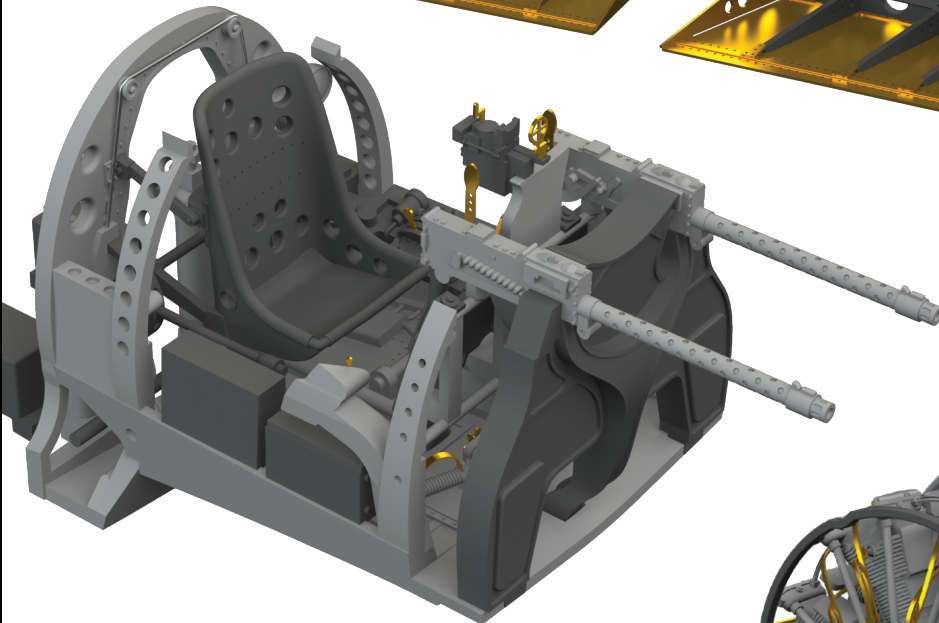

SIN648107 A6M2-N Rufe 1/48 Eduard

Collection of 4 sets for A6M2-N in 1/48 scale.
Recommended kit: Eduard

- engine
- gun bays
- landing flaps
- cockpit

All sets included in this BIG SIN are available separately,
but with every BIG SIN set you save up to 30 %.