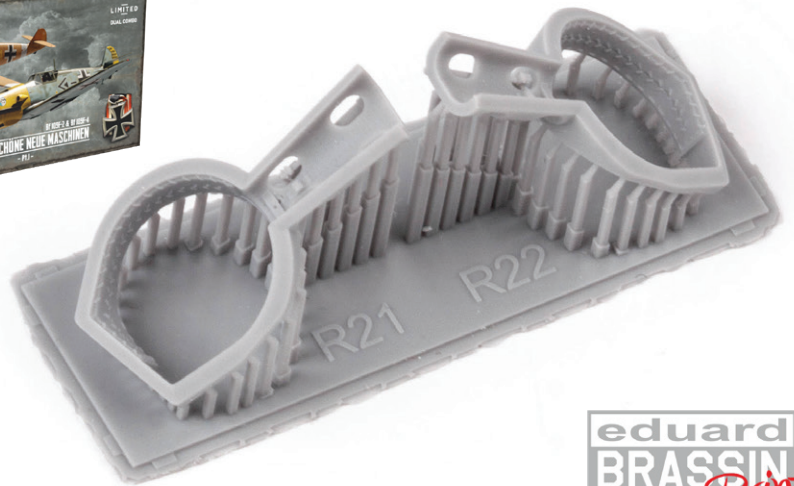

672323 Bf 109F/G wheel bays angular PRINT 1/72 Eduard

Brassin set - angular wheel bays for Bf 109F in 1/72 scale. Made by direct 3D printing. Recommended kit: Eduard

Set contains:

- 3D print: 2 parts
- decals: no
- photo-etched details: no
- painting mask: no

eduard
BRASSIN
Print

672324 Bf 109 SC250 bomb 1/72 Eduard

Brassin set - SC 250 bomb for Bf 109 in 1/72 scale. The set consist of 1 bomb. Made by direct 3D printing. Recommended kit: Eduard

Set contains:

- resin: 5 parts
- decals: yes
- photo-etched details: yes
- painting mask: no