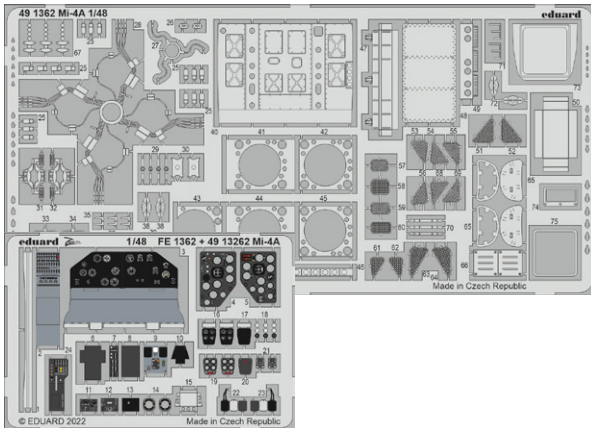

491362 Mi-4A
1/48 Trumpeter