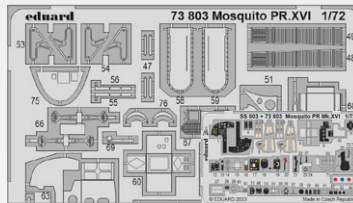

481117 F-4E reinforcement straps
& formation lights 1/48 Meng
(1 part)

DETAIL

491362 Mi-4A
1/48 Trumpeter
(2 parts)

DETAIL

491364 Hurricane Mk.I
1/48 Hobby Boss
(2 parts)

DETAIL

NO PREVIEW

491366 MiG-17F
1/48 Ammo
(2 parts)