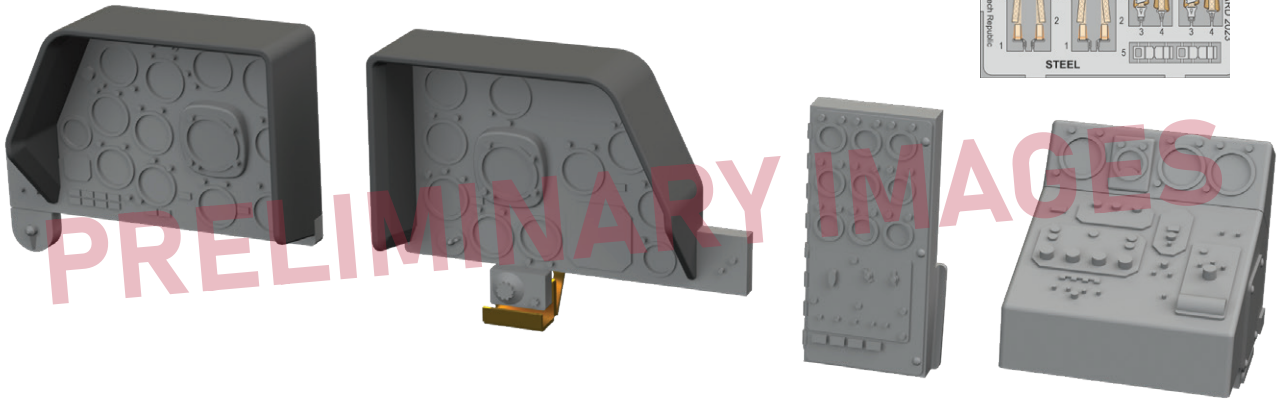

644218 Mi-8MT LööKplus 1/48 Zvezda

Collection of 3 sets for Mi-8MT in 1/48 scale.
Recommended kit: Zvezda

- LööK set (pre-painted Brassin dashboards & Steelbelts)
- TFace painting mask
- undercarriage wheels

Löökt