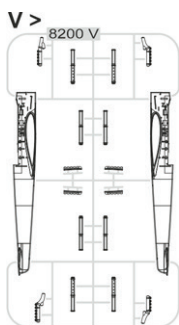

The Weekend edition kit of German WWII twin-engine heavy fighter aircraft Bf 110G-4 in 1/48 scale. This version was used in night fighter role with three crew.

BASIC INFO:

NAME: **Bf 110G-4**
CAT. NO.: 8405
SCALE: 1/48
EDITION: Weekend edition

CONTENTS:

SPRUES: Eduard
PE-SETS: No
PAINTING MASK: No
MARKING OPTIONS: 4
BRASSIN: No

RELATED PRODUCTS:

- FE1368 Bf 110G-4 Weekend (PE-Set)
- 644081 Bf 110G-4 LööK (Brassin)
- 644092 Bf 110G-4 LööKplus (Brassin)
- 648603 Bf 110G wheels (Brassin)
- 648604 Bf 110G-4 gun muzzles (Brassin)
- 648605 Bf 110G-4 Schräge Musik (Brassin)
- 648606 Bf 110G-4 exhaust stacks (Brassin)
- 648778 Luftwaffe rudder pedals PRINT (Brassin)
- 648862 Bf 110G radio equipment (Brassin)
- EX754 Bf 110G-4 TFace (Mask)
- EX963 Bf 110G-4 Weekend (Mask)

KIT PARTS