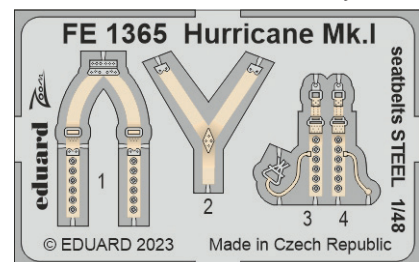

FE1368 Bf 110G-4 Weekend
1/48 Eduard

FE1365 Hurricane Mk.I seatbelts STEEL
1/48 Hobby Boss