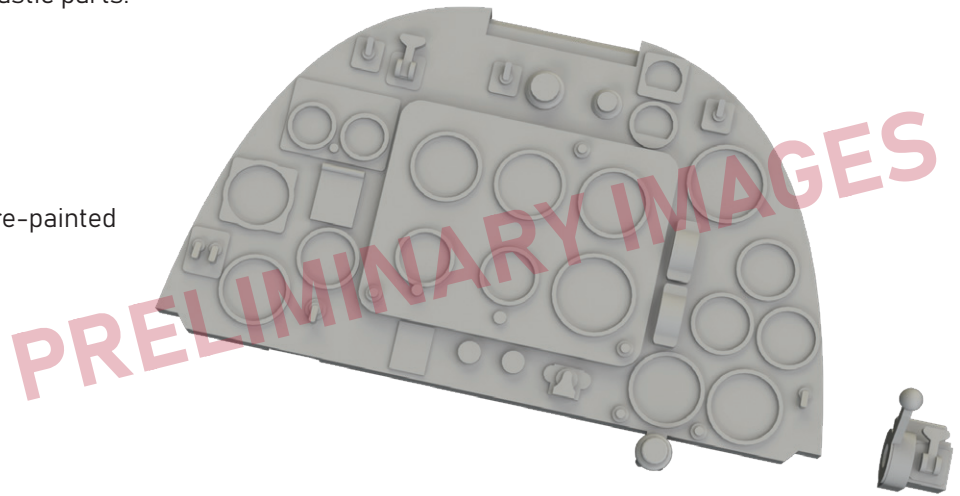

634038 Spitfire Mk.Ia LööK 1/32 Kotare

LööK set - Brassin pre-painted dashboard and STEEL seatbelts for Spitfire Mk.Ia in 1/32 scale. Easy to assemble, replaces plastic parts. Recommended kit: Kotare

Set contains:

- resin: 1 part
- 3D print: 1 part
- decals: no
- photo-etched details: yes, pre-painted
- painting mask: no