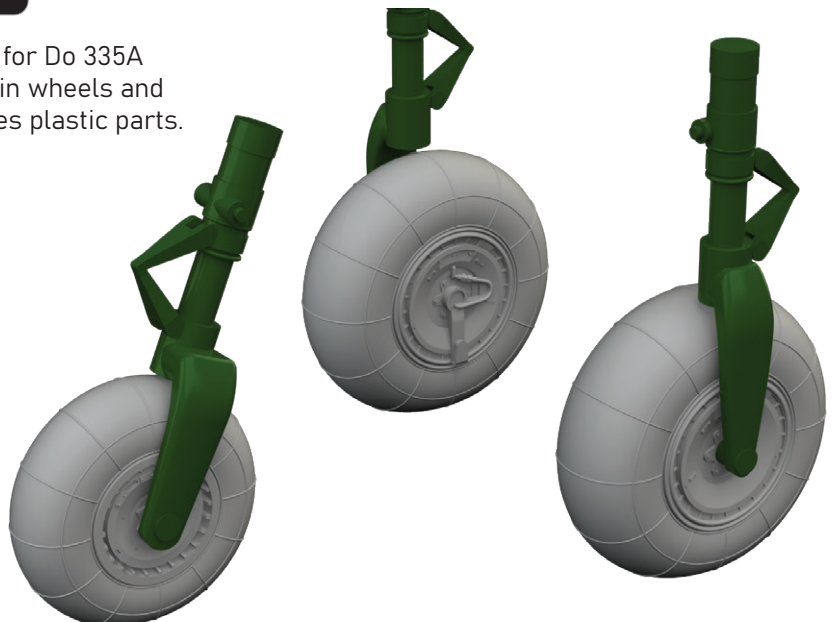

648877 F-35B ejection seat PRINT 1/48 Italeri

Brassin set - ejection seat for F-35B in 1/48 scale. Made by direct 3D printing. Easy to assemble, replaces plastic parts. Recommended kit: Italeri

Set contains:

- 3D print: 9 parts
- decals: yes
- photo-etched details: yes, pre-painted
- painting mask: no

648878 Do 335A exhaust stacks PRINT 1/48 Tamiya

Brassin set - exhaust stacks for Do 335A in 1/48 scale. Made by direct 3D printing. Easy to assemble, replaces plastic parts. Recommended kit: Tamiya

Set contains:

- 3D print: 4 parts
- decals: no
- photo-etched details: yes
- painting mask: no

648879 Do 335A wheels 1/48 Tamiya

Brassin set - the undercarriage wheels for Do 335A in 1/48 scale. The set consists of the main wheels and a nose wheel. Easy to assemble, replaces plastic parts. Recommended kit: Tamiya

Set contains:

- resin: 3 parts
- decals: no
- photo-etched details: no
- painting mask: yes