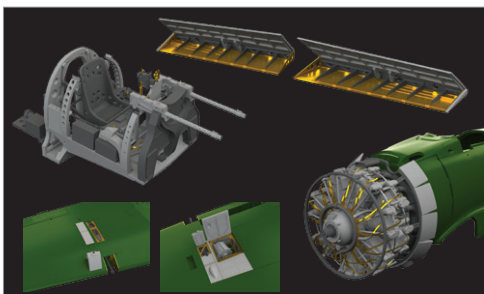

BIGSIN

SIN648107 A6M2-N Rufe
1/48 Eduard

DETAIL