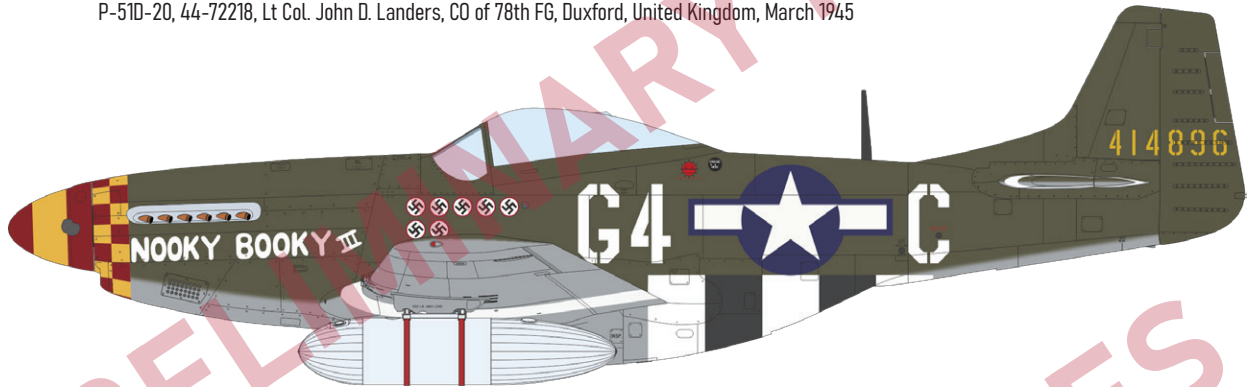

648647 P-51D wheels block tread 2 (Brassin)

648742 P-51D wheel bay PRINT (Brassin)

3DL48003 P-51D-10 SPACE (3D Decal Set)

3DL48004 P-51D-15+ SPACE (3D Decal Set)

KIT PARTS

P-51D-20, 44-72218, Lt Col. John D. Landers, CO of 78th FG, Duxford, United Kingdom, March 1945