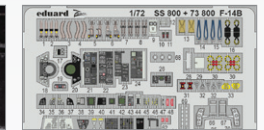

BIG72175 F-14B
1/72 Academy

DETAIL