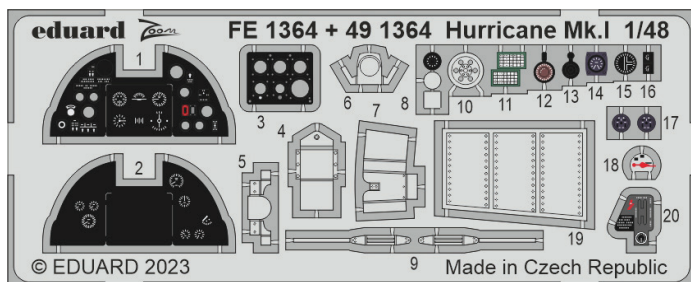

FE1367 MiG-17F seatbelts STEEL
1/48 Ammo

FE1364 Hurricane Mk.I
1/48 Hobby Boss