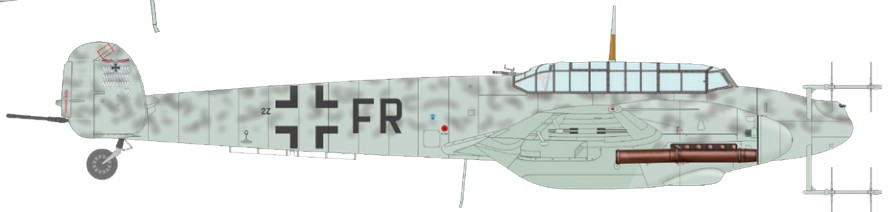

Hptm. Wilhelm Johnen, CO of III./NJG 6,
Neubiberg, Germany, 1945

The ProfiPACK edition of German fighter aircraft Bf 109F-2 in 1/48 scale.

Re-release

BASIC INFO:

NAME: **Bf 109F-2 Re-release**

CAT. NO.: 82115