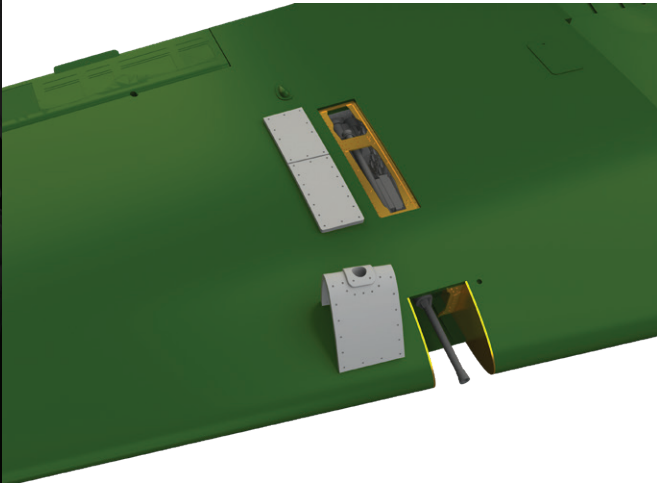

SIN648107 A6M2-N Rufe 1/48 Eduard

Collection of 4 sets for A6M2-N in 1/48 scale.
Recommended kit: Eduard

- engine
- gun bays
- landing flaps
- cockpit

All sets included in this BIG SIN are available separately,
but with every BIG SIN set you save up to 30 %.