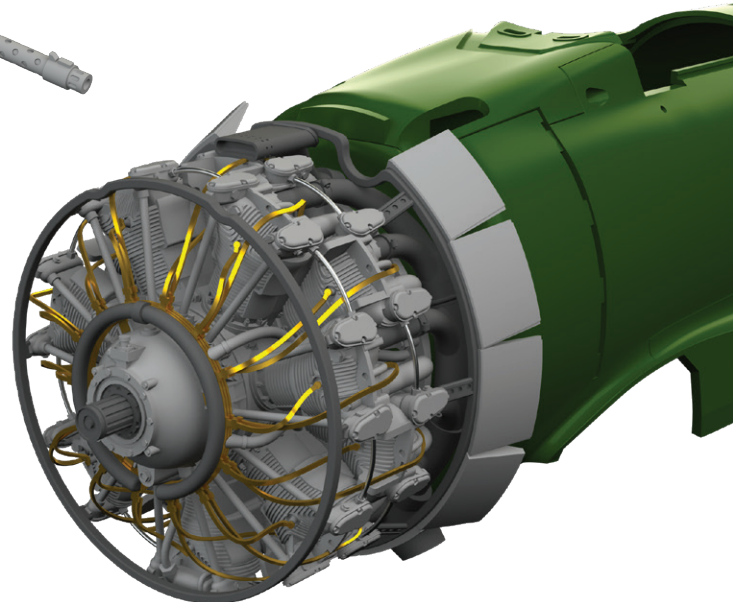

- engine
- gun bays
- landing flaps
- cockpit

All sets included in this BIG SIN are available separately,
but with every BIG SIN set you save up to 30 %.

SIN67220 Bf 110E 1/72 Eduard

Collection of 5 sets for Bf 110E in 1/72 scale.
Recommended kit: Eduard