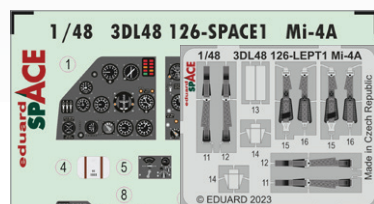

SPACE

3DL32018 **F-35A SPACE**
1/32 Trumpeter
(2 parts)

3DL32019 **A-20G SPACE**
1/32 HKM
(2 parts)

3DL48124 **MiG-17F SPACE**
1/48 Ammo
(2 parts)

3DL48125 **Hurricane Mk.I SPACE**
1/48 Hobby Boss
(2 parts)