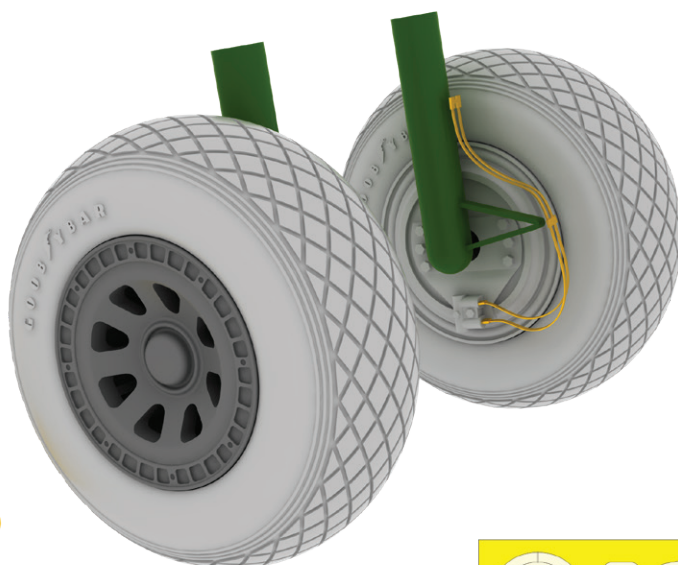

644219 PV-1 LööKplus 1/48 Academy/Revell

Collection of 3 sets for PV-1 in 1/48 scale.

Recommended kit: Academy / Revell

- LööK set (pre-painted Brassin dashboards & Steelbelts)
- TFace painting mask
- undercarriage wheels

LööK