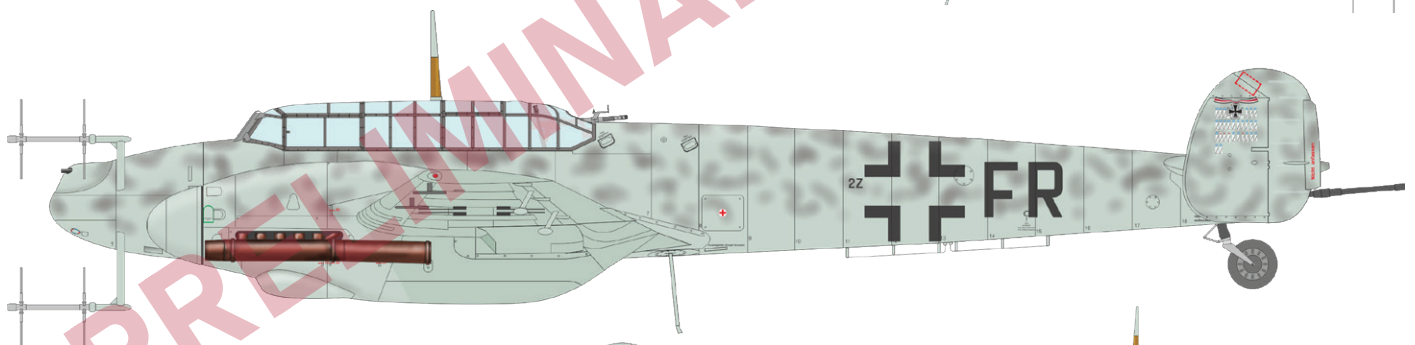

Hptm. Wilhelm Johnen, CO of III./NJG 6,
Neubiberg, Germany, 1945

The ProfiPACK edition of German fighter aircraft Bf 109F-2 in 1/48 scale.

Re-release

BASIC INFO:

NAME: **Bf 109F-2 Re-release**

CAT. NO.: 82115