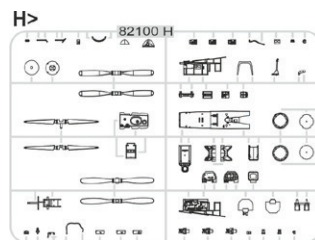

The Limited edition of the kit of the famous US WWII fighter aircraft P-51D Mustang in 1/48 scale. The kit offers aircraft from the 55th FG, 78th FG, 339th FG, 353rd FG and 357th FG.

BASIC INFO:

NAME: **MIGHTY EIGHT: 66th Fighter Wing**

CAT. NO.: 11174

SCALE: 1/48

EDITION: LIMITED

CONTENTS:

SPRUES: Eduard

PE-SETS: Yes, pre-painted

PAINTING MASK: Yes

MARKING OPTIONS: 10

BRASSIN: Yes, exhausts and wheels

RELATED PRODUCTS:

481000 P-51D (PE-Set)

644030 P-51D-10 LööK (Brassin)

644031 P-51D-15+ LööK (Brassin)

644052 P-51D-10 LööKplus (Brassin)

648486 P-51D exhaust stacks w/ fairing (Brassin)

648487 P-51D Hamilton Standard propeller (Brassin)

648494 P-51D wheels diamond tread (Brassin)

648495 P-51D undercarriage legs BRONZE (Brassin)

648503 P-51D wheels oval tread (Brassin)

648504 P-51D wheels cross tread (Brassin)

648505 P-51D wheels block tread (Brassin)

648511 P-51D wheels diamond tread 2 (Brassin)

648512 P-51D wheels rhomboid tread (Brassin)

648514 P-51D wheels grooved (Brassin)

648517 P-51D gun bays (Brassin)

648522 P-51D cockpit (Brassin)

648555 P-51D engine (Brassin)

648570 P-51D gun sights (Brassin)

648571 P-51D 75gal drop tanks (Brassin)

648572 P-51D 108gal drop tanks (Brassin)

648647 P-51D wheels block tread 2 (Brassin)

648742 P-51D wheel bay PRINT (Brassin)

3DL48003 P-51D-10 SPACE (3D Decal Set)

3DL48004 P-51D-15+ SPACE (3D Decal Set)

KIT PARTS