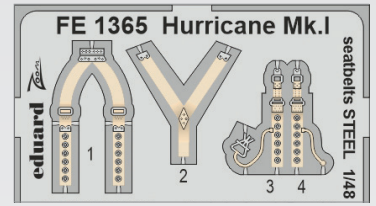

FE1365 Hurricane Mk.I seatbelts STEEL
1/48 Hobby Boss
(1 part)

DETAIL