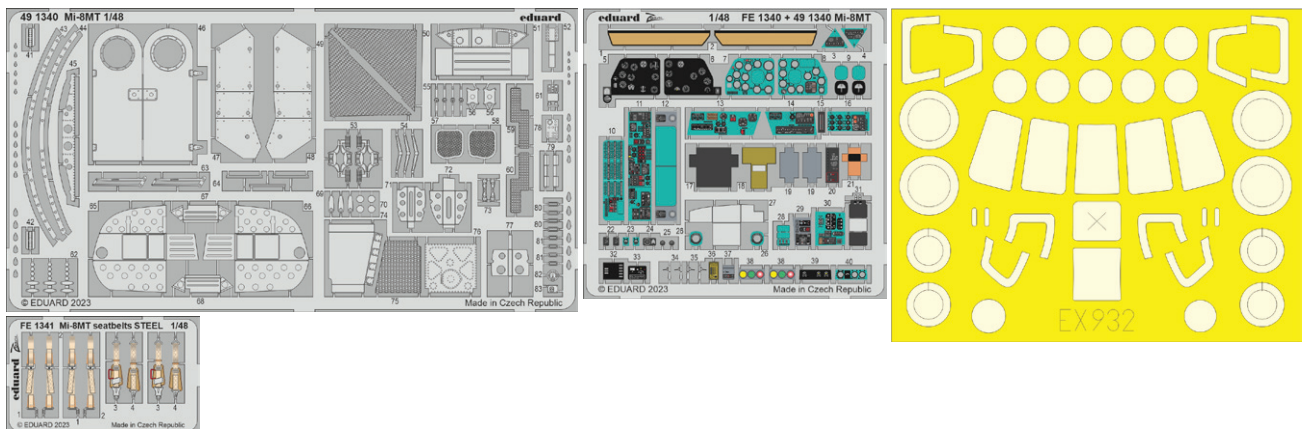

BIG49370 Mi-8MT 1/48 Zvezda

- 491340 Mi-8MT 1/48
- FE1341 Mi-8MT seatbelts STEEL 1/48
- EX932 Mi-8MT 1/48