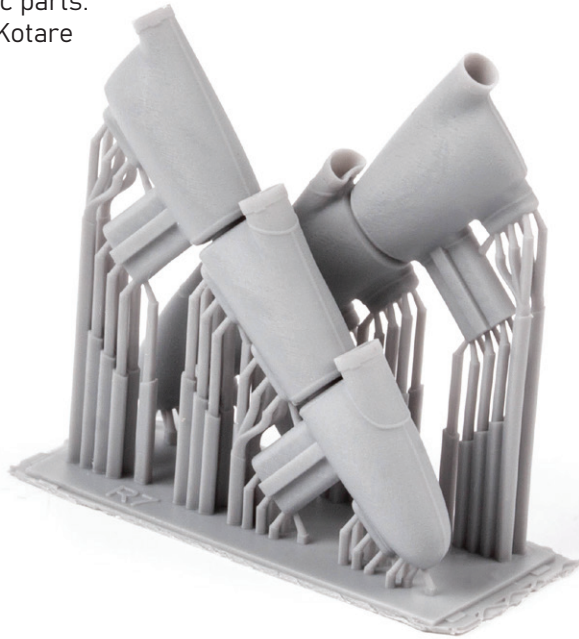

632196 Spitfire Mk.Ia exhaust stacks PRINT 1/32 Kotare

Brassin set - the exhaust stacks for Spitfire Mk.Ia in 1/32 scale. Easy to assemble, replaces plastic parts. Made by direct 3D printing. Recommended kit: Kotare

Set contains:

- 3D print: 2 parts
- decals: no
- photo-etched details: no
- painting mask: no