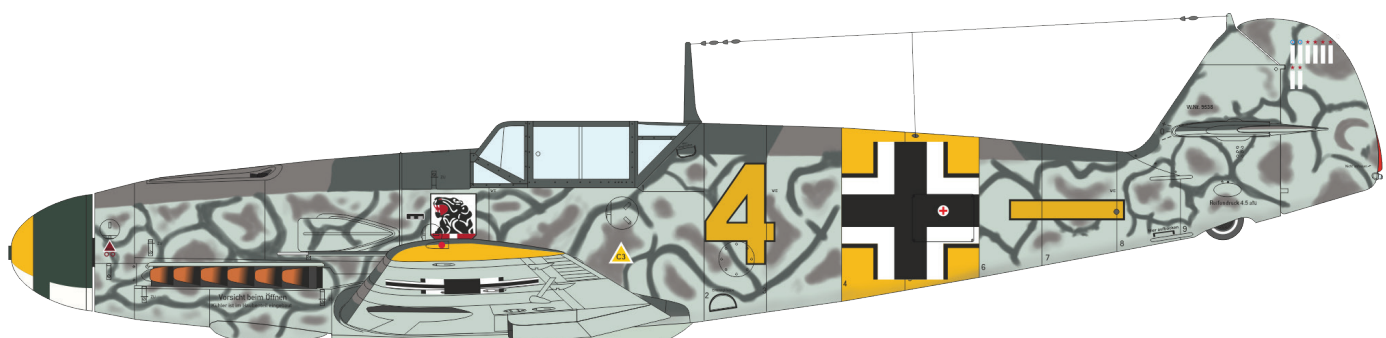

Bf 109F-2, WNr. 9538, Lt. Hans Beißwenger, 6./JG 54, Ostrov, Soviet Union, July 1941