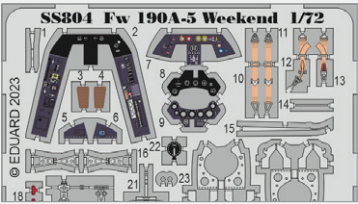

FE1367 MiG-17F seatbelts STEEL
1/48 Ammo
(1 part)

DETAIL

FE1368 Bf 110G-4 Weekend
1/48 Eduard
(1 part)

DETAIL

SS803 Mosquito PR.XVI
1/72 Airfix
(1 part)

DETAIL

SS804 Fw 190A-5 Weekend
1/72 Eduard
(1 part)

DETAIL