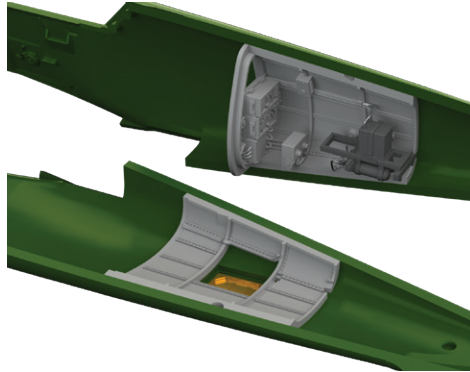

672318 Bf 109F radio compartment PRINT 1/72 Eduard

Brassin set - radio compartment for Bf 109F in 1/72 scale.
Made by direct 3D printing. Recommended kit: Eduard

Set contains:

- 3D print: 4 parts
- decals: no
- photo-etched details: yes
- painting mask: no

eduard
BRASSIN
Print