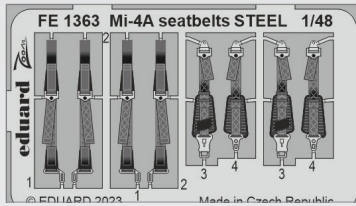

NO PREVIEW

33355 A-20G
1/32 HKM
(1 part)

33356 A-20G seatbelts STEEL
1/32 HKM
(1 part)

DETAIL

PHOTO-ETCHED SETS

ZOOM

FE1362 Mi-4A
1/48 Trumpeter
(1 part)

DETAIL