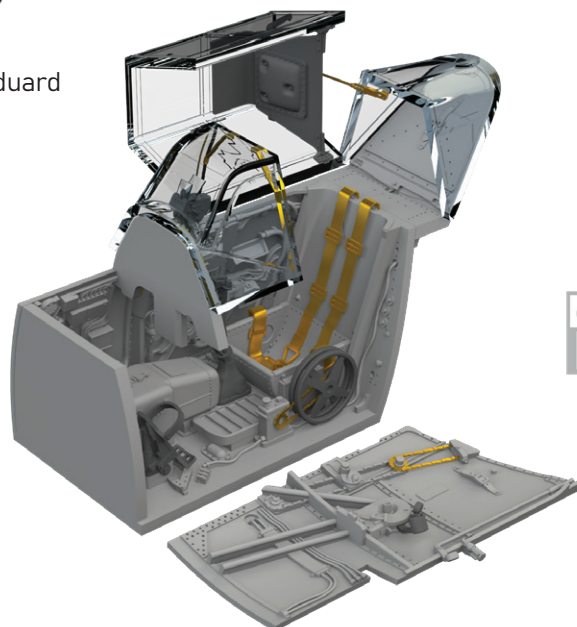

648876 Bf 109F cockpit PRINT 1/48 Eduard

Brassin set - cockpit for Bf 109F in 1/48 scale. Made by direct 3D printing. Recommended kit: Eduard

Set contains:

- 3D print: 16 parts
- resin: 1 part
- decals: yes
- photo-etched details: yes, pre-painted
- painting mask: no
- SPACE 3D decals: no