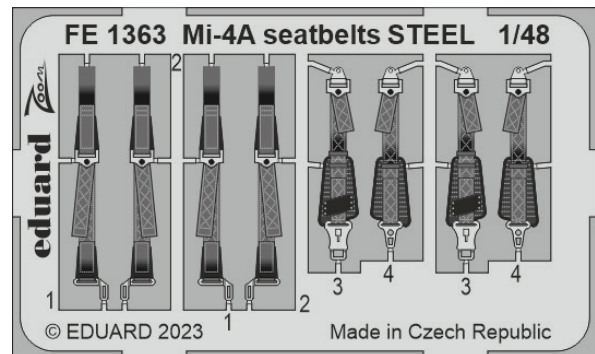

FE1363 Mi-4A seatbelts STEEL
1/48 Trumpeter