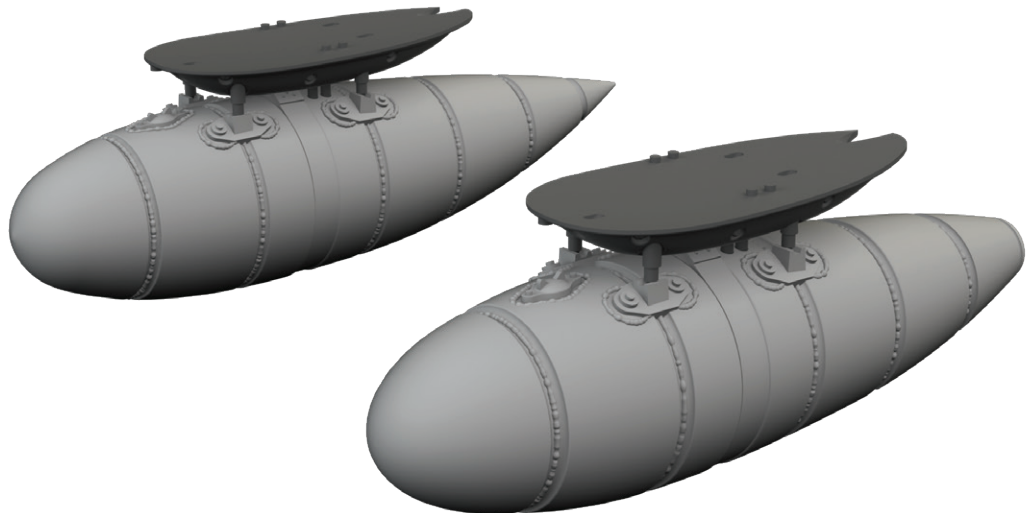

672321 Bf 109F/G external fuel tanks 1/72 Eduard

Brassin set - external fuel tanks for Bf 109F and Bf 109G in 1/72 scale. The set consists of two different tanks. Made by direct 3D printing. Easy to assemble, replaces plastic parts. Recommended kit: Eduard

Set contains:

- 3D print: 2 parts
- resin: 2 parts
- decals: yes
- photo-etched details: no
- painting mask: no