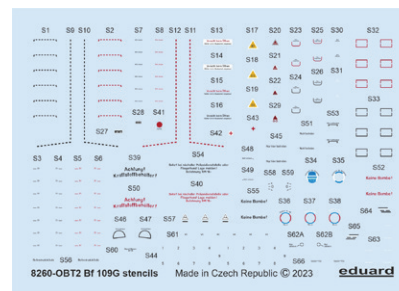

648308 Bf 109F undercarriage legs BRONZE (Brassin)

D48026 Bf 109F stencils (3D Decal Set)

D48043 Bf 109F-2 national insignia (3D Decal Set)

EX588 Bf 109F TFace (Mask)

KIT PARTS

Bf 109F-2, Hptm. Hans Philipp, CO of I./JG 54, Krasnogvardeysk, Soviet Union, March 1942