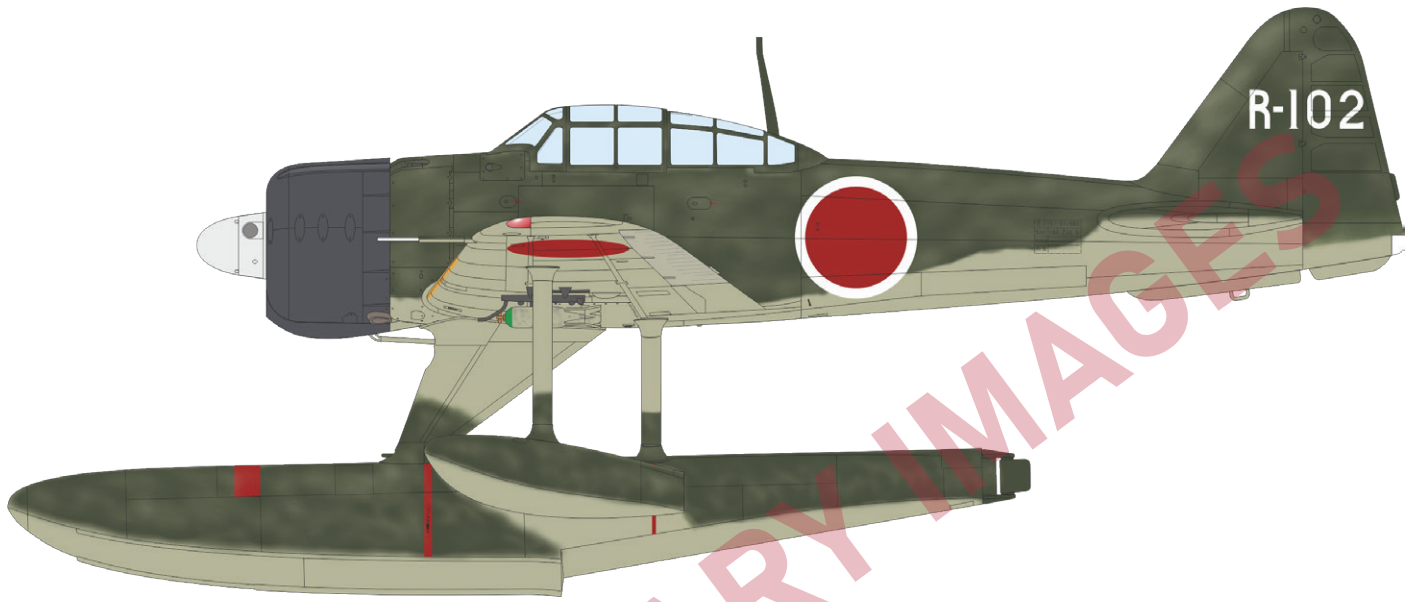

KIT PARTS

+ three more marking options

The Limited edition of the kit of the famous US WWII fighter aircraft P-51D Mustang in 1/48 scale. The kit offers aircraft from the 55th FG, 78th FG, 339th FG, 353rd FG and 357th FG.