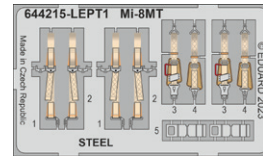

644218 Mi-8MT LööKplus 1/48 Zvezda

Collection of 3 sets for Mi-8MT in 1/48 scale.
Recommended kit: Zvezda

- LööK set (pre-painted Brassin dashboards & Steelbelts)
- TFace painting mask
- undercarriage wheels

Löökt