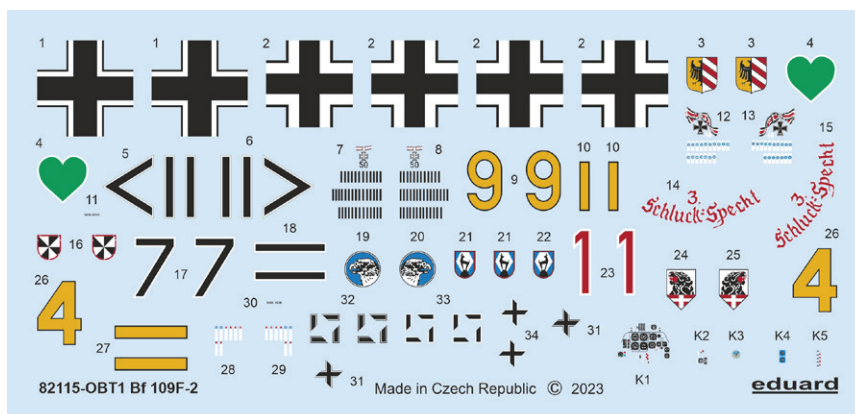

The ProfiPACK edition of German fighter aircraft Bf 109F-2 in 1/48 scale.

Re-release

BASIC INFO:

NAME: **Bf 109F-2 Re-release**

CAT. NO.: 82115

SCALE: 1/48

EDITION: ProfiPACK

CONTENTS:

SPRUES: Eduard

PE-SETS: Yes, pre-painted

PAINTING MASK: Yes

MARKING OPTIONS: 5

BRASSIN: No

RELATED PRODUCTS:

644010 Bf 109F LööK (Brassin)

648282 Bf 109F wheels (Brassin)

648288 Bf 109F propeller LATE (Brassin)

648289 Bf 109F propeller EARLY (Brassin)

648291 Bf 109F landing flaps (Brassin)

648300 Bf 109F engine & fuselage guns (Brassin)

648308 Bf 109F undercarriage legs BRONZE (Brassin)

D48026 Bf 109F stencils (3D Decal Set)

D48043 Bf 109F-2 national insignia (3D Decal Set)

EX588 Bf 109F TFace (Mask)

KIT PARTS