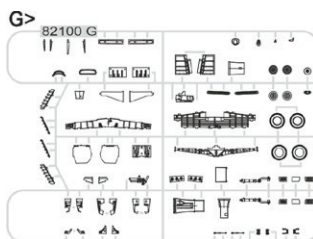

The Limited edition of the kit of the famous US WWII fighter aircraft P-51D Mustang in 1/48 scale. The kit offers aircraft from the 55th FG, 78th FG, 339th FG, 353rd FG and 357th FG.

BASIC INFO:

NAME: **MIGHTY EIGHT: 66th Fighter Wing**

CAT. NO.: 11174

SCALE: 1/48

EDITION: LIMITED

CONTENTS:

SPRUES: Eduard

PE-SETS: Yes, pre-painted

PAINTING MASK: Yes

MARKING OPTIONS: 10

BRASSIN: Yes, exhausts and wheels

RELATED PRODUCTS:

481000 P-51D (PE-Set)

644030 P-51D-10 LööK (Brassin)

644031 P-51D-15+ LööK (Brassin)

644052 P-51D-10 LööKplus (Brassin)

648486 P-51D exhaust stacks w/ fairing (Brassin)

648487 P-51D Hamilton Standard propeller (Brassin)

648494 P-51D wheels diamond tread (Brassin)

648495 P-51D undercarriage legs BRONZE (Brassin)

648503 P-51D wheels oval tread (Brassin)

648504 P-51D wheels cross tread (Brassin)

648505 P-51D wheels block tread (Brassin)

648511 P-51D wheels diamond tread 2 (Brassin)

648512 P-51D wheels rhomboid tread (Brassin)

648514 P-51D wheels grooved (Brassin)

648517 P-51D gun bays (Brassin)

648522 P-51D cockpit (Brassin)

648555 P-51D engine (Brassin)

648570 P-51D gun sights (Brassin)

648571 P-51D 75gal drop tanks (Brassin)

648572 P-51D 108gal drop tanks (Brassin)

648647 P-51D wheels block tread 2 (Brassin)

648742 P-51D wheel bay PRINT (Brassin)

3DL48003 P-51D-10 SPACE (3D Decal Set)

3DL48004 P-51D-15+ SPACE (3D Decal Set)

KIT PARTS