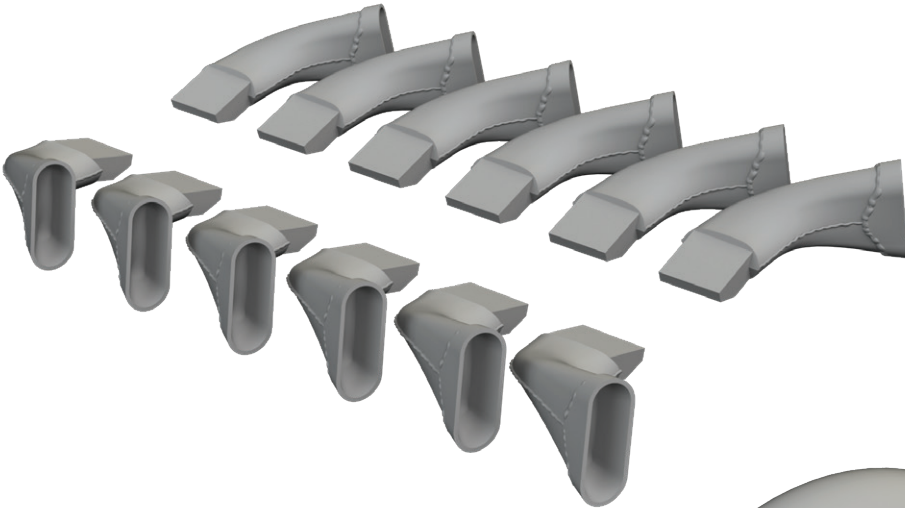

634036 Spitfire Mk.IXc LööKplus 1/24 Airfix

Collection of 4 sets for Spitfire Mk.IXc in 1/24 scale.
Recommended kit: Airfix

- LööK set (pre-painted Brassin dashboards & Steelbelts)
- TFace painting mask
- undercarriage wheels
- exhaust stacks

LööK