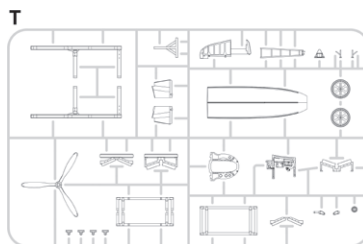

KIT PARTS

+ three more marking options

The Limited edition of the kit of the famous US WWII fighter aircraft P-51D Mustang in 1/48 scale. The kit offers aircraft from the 55th FG, 78th FG, 339th FG, 353rd FG and 357th FG.