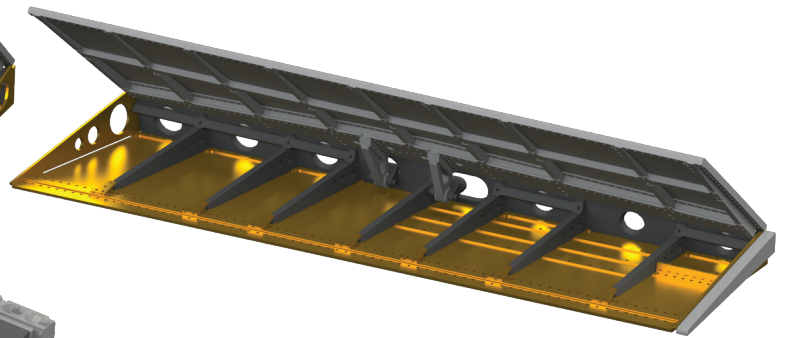

SIN648107 A6M2-N Rufe 1/48 Eduard

Collection of 4 sets for A6M2-N in 1/48 scale.
Recommended kit: Eduard

- engine
- gun bays
- landing flaps
- cockpit

All sets included in this BIG SIN are available separately,
but with every BIG SIN set you save up to 30 %.