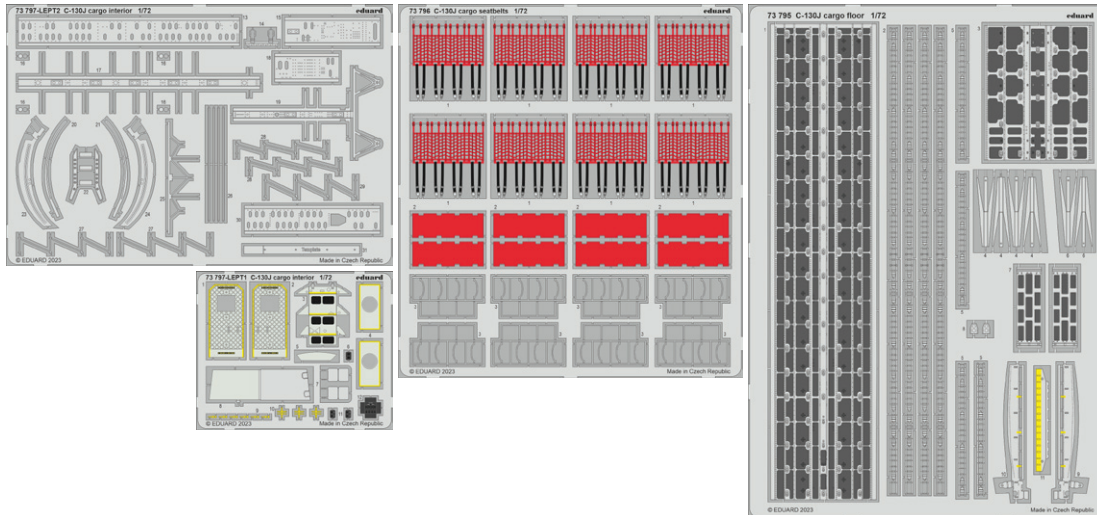

BIG72174 C-130J PART II 1/72 Zvezda

- 73795 C-130J cargo floor 1/72
- 73796 C-130J cargo seatbelts 1/72
- 73797 C-130J cargo interior 1/72