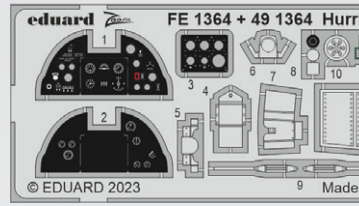

FE1364 Hurricane Mk.I
1/48 Hobby Boss
(1 part)

DETAIL