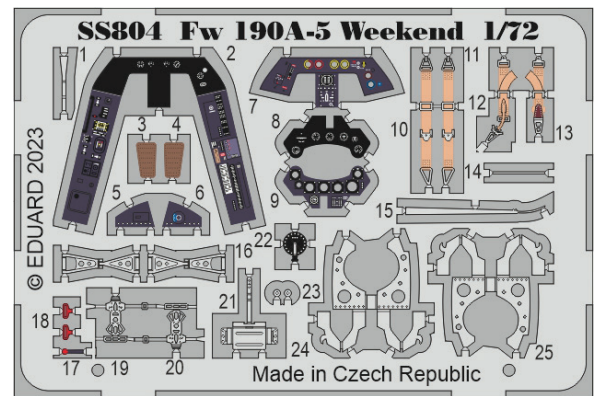

SS804 Fw 190A-5 Weekend
1/72 Eduard