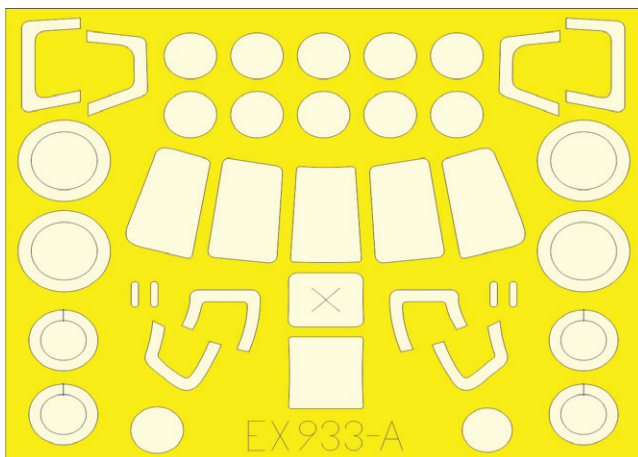

644218 Mi-8MT LööKplus 1/48 Zvezda

Collection of 3 sets for Mi-8MT in 1/48 scale.
Recommended kit: Zvezda

- LööK set (pre-painted Brassin dashboards & Steelbelts)
- TFace painting mask
- undercarriage wheels

Löökt