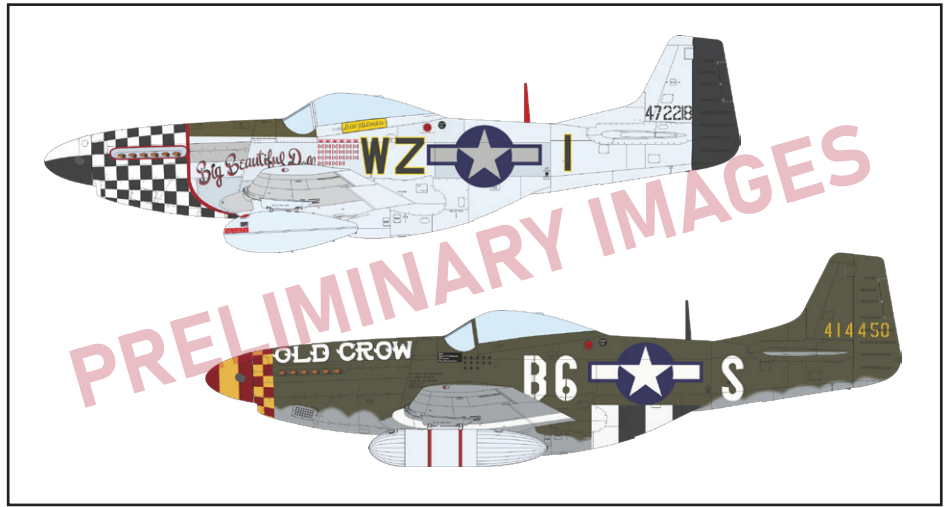

The Limited edition of the kit of the famous US WWII fighter aircraft P-51D Mustang in 1/48 scale. The kit offers aircraft from the 55th FG, 78th FG, 339th FG, 353rd FG and 357th FG.

BASIC INFO:

NAME: **MIGHTY EIGHT: 66th Fighter Wing**

CAT. NO.: 11174

SCALE: 1/48

EDITION: LIMITED

CONTENTS:

SPRUES: Eduard

PE-SETS: Yes, pre-painted

PAINTING MASK: Yes

MARKING OPTIONS: 10

BRASSIN: Yes, exhausts and wheels