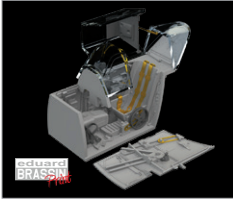

648866 Anson Mk.I engines
PRINT 1/48 Airfix

DETAIL

648868 Mi-8MT wheels
1/48 Trumpeter

DETAIL

648872 P-51D/K radiator
PRINT 1/48 Eduard

DETAIL

648876 Bf 109F cockpit
PRINT 1/48 Eduard

DETAIL