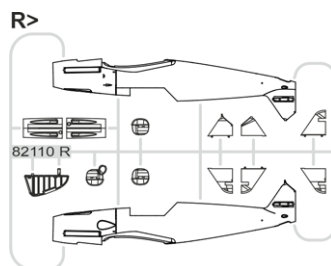

648308 Bf 109F undercarriage legs BRONZE (Brassin)

D48026 Bf 109F stencils (3D Decal Set)

D48043 Bf 109F-2 national insignia (3D Decal Set)

EX588 Bf 109F TFace (Mask)

KIT PARTS

Bf 109F-2, Hptm. Hans Philipp, CO of I./JG 54, Krasnogvardeysk, Soviet Union, March 1942