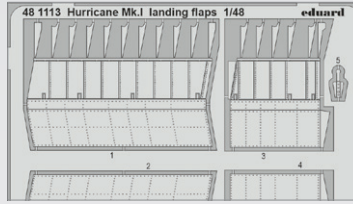

3DL48126 **Mi-4A SPACE**
1/48 Trumpeter
(2 parts)

DETAIL

3DL72019 **Mosquito PR.XVI SPACE**
1/72 Airfix
(2 parts)

PHOTO-ETCHED SETS

NO PREVIEW

321011 F-35A
1/32 Trumpeter
(2 parts)

NO PREVIEW

321012 A-20G
1/32 HKM
(2 parts)