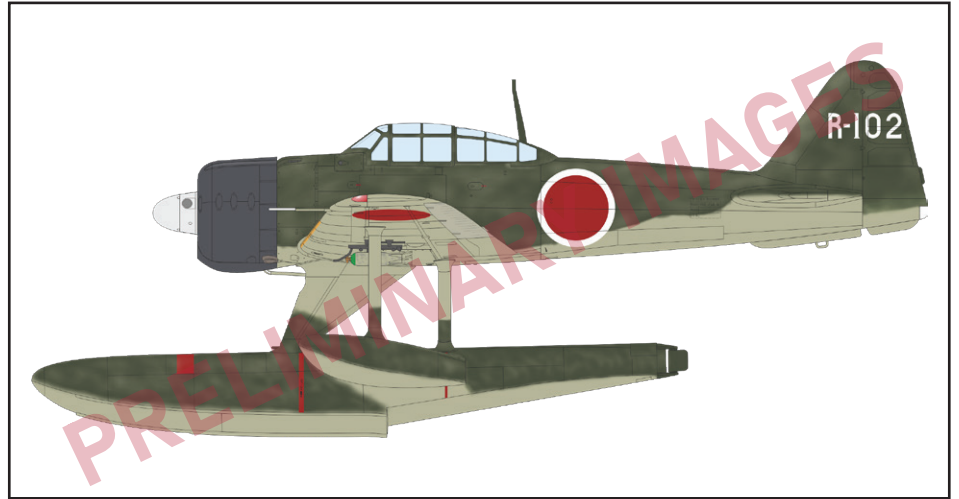

The ProfiPACK edition kit of Japanese interceptor/fighter bomber floatplane A6M2-N (Allied code name Rufe) in 1/48 scale. Kit presents Rufe serving in Imperial Japanese Navy Air Service during World War II.

BASIC INFO:

NAME: **A6M2-N Rufe**

CAT. NO.: 82219

SCALE: 1/48

EDITION: ProfiPACK

CONTENTS:

SPRUES: Eduard

PE-SETS: Yes, pre-painted

PAINTING MASK: Yes

MARKING OPTIONS: 5

BRASSIN: No