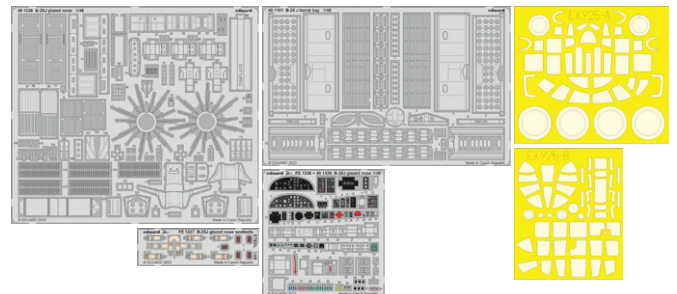

#648871

B-25J bombsight PRINT

1/48 HKM

eduard
BRASSIN
Print

Brassin set - Norden type gunsight for B-25J
in 1/48 scale. Made by direct 3D printing.
Recommended kit: HKM

Set contains:

- 3D print: 1 part
- decals: no
- photo-etched details: no
- painting mask: no

#BIG49368

B-25J glazed nose

1/48 HKM

Collection of 4 individual sets for B-25J
with glazed nose in 1/48 scale. Recommended kit: HKM

- general set
- bomb bay
- seatbelts STEEL
- painting mask

All sets included in this BIG ED are available separately,
but with every BIG ED set you save up to 30 %.