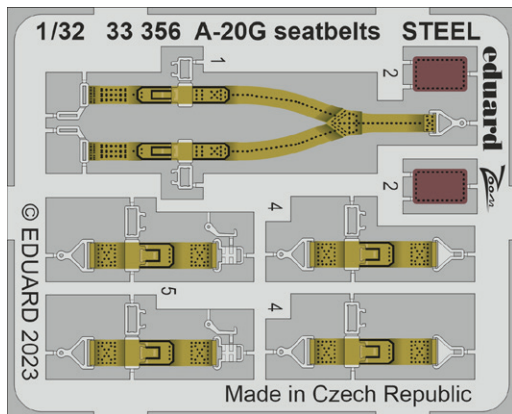

491362 Mi-4A
1/48 Trumpeter

491364 Hurricane Mk.I
1/48 Hobby Boss

73803 Mosquito PR.XVI
1/72 Airfix

33354 F-35A seatbelts STEEL
1/32 Trumpeter

33356 A-20G seatbelts STEEL 1/32
HKM

FE1362 Mi-4A
1/48 Trumpeter