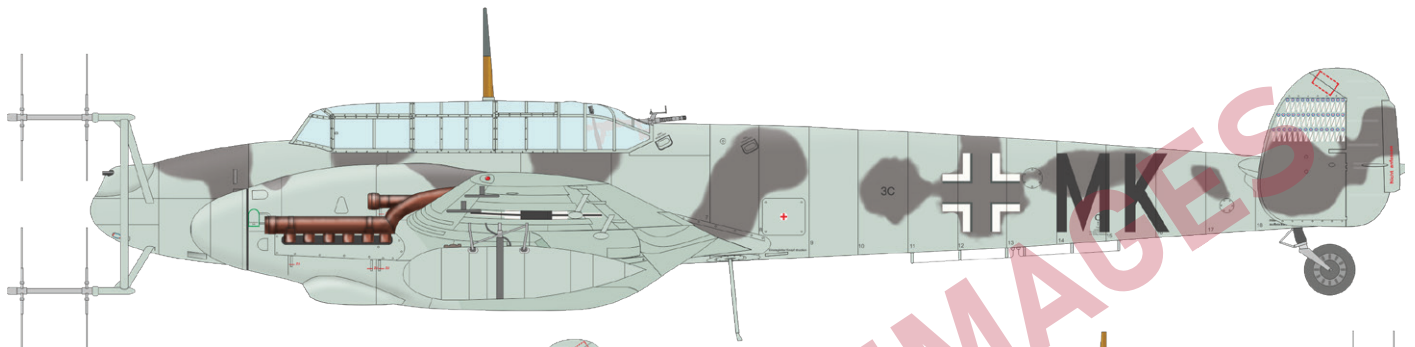

Oblt. Martin Becker, 2./NJG 6,
Florennes, Belgium, Summer 1944