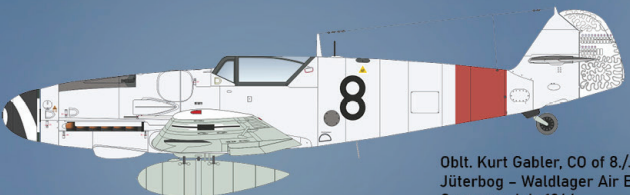

Oblt. Kurt Gabler, CO of 8./JG 300, Jüterbog - Waldlager Air Base, Germany, July 1944