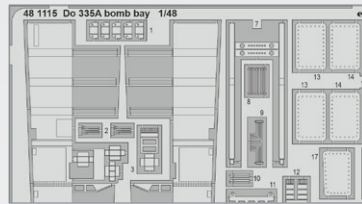

481115 Do 335A bomb bay
1/48 Tamiya
(1 part)

DETAIL

NO PREVIEW

481116 Mi-4A cargo floor
1/48 Trumpeter
(1 part)