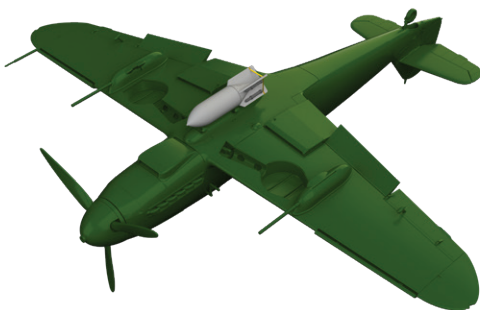

672323 Bf 109F/G wheel bays angular PRINT 1/72 Eduard

Brassin set - angular wheel bays for Bf 109F in 1/72 scale. Made by direct 3D printing. Recommended kit: Eduard

Set contains:

- 3D print: 2 parts
- decals: no
- photo-etched details: no
- painting mask: no

eduard
BRASSIN
Print

672324 Bf 109 SC250 bomb 1/72 Eduard

Brassin set - SC 250 bomb for Bf 109 in 1/72 scale. The set consist of 1 bomb. Made by direct 3D printing. Recommended kit: Eduard

Set contains:

- resin: 5 parts
- decals: yes
- photo-etched details: yes
- painting mask: no

672325 Bf 109F/G exhaust stacks PRINT 1/72 Eduard

Brassin set - exhaust stacks for Bf 109F in 1/72 scale. Made by direct 3D printing. Easy to assemble, replaces plastic parts. Recommended kit: Eduard

Set contains:

- 3D print: 2 parts
- decals: no
- photo-etched details: yes
- painting mask: no

eduard
BRASSIN
Print