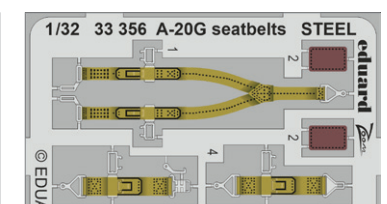

NO PREVIEW

33355 A-20G
1/32 HKM
(1 part)

33356 A-20G seatbelts STEEL
1/32 HKM
(1 part)

DETAIL

PHOTO-ETCHED SETS

ZOOM

FE1362 Mi-4A
1/48 Trumpeter
(1 part)

DETAIL