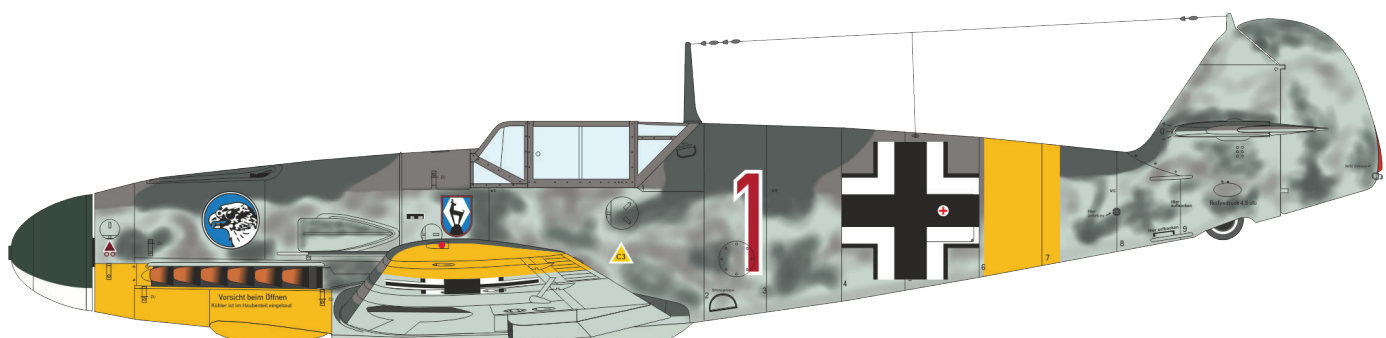

Bf 109F-2/b, Oblt. Wilhelm Hachfeld, 2./JG 51, Kiev, Soviet Union, Summer 1941