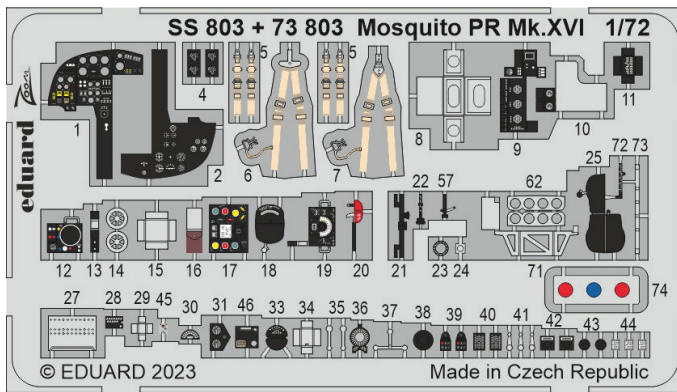

SS803 Mosquito PR.XVI
1/72 Airfix