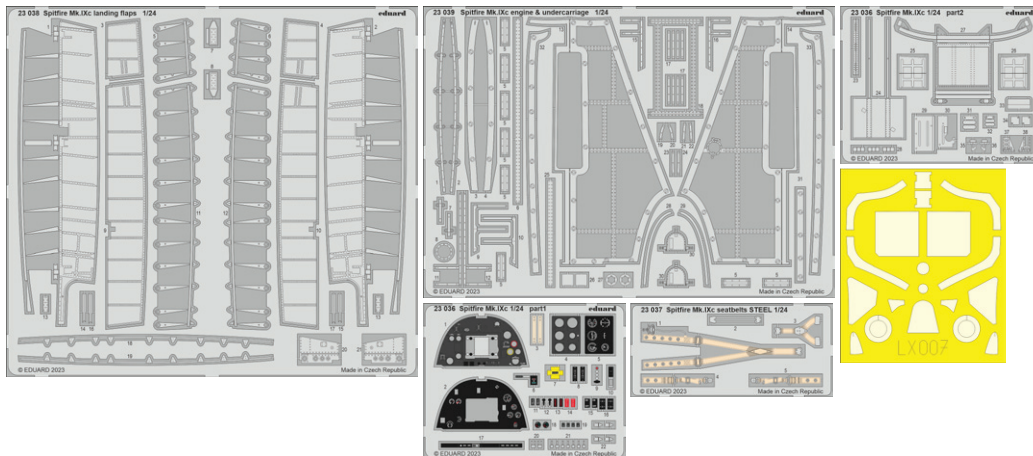

BIG2405 Spitfire Mk.IXc 1/24 Airfix

- 23036 Spitfire Mk.IXc
- 23037 Spitfire Mk.IXc seatbelts STEEL
- 23038 Spitfire Mk.IXc landing flaps
- 23039 Spitfire Mk.IXc engine & undercarriage
- LX007 Spitfire Mk.IXc