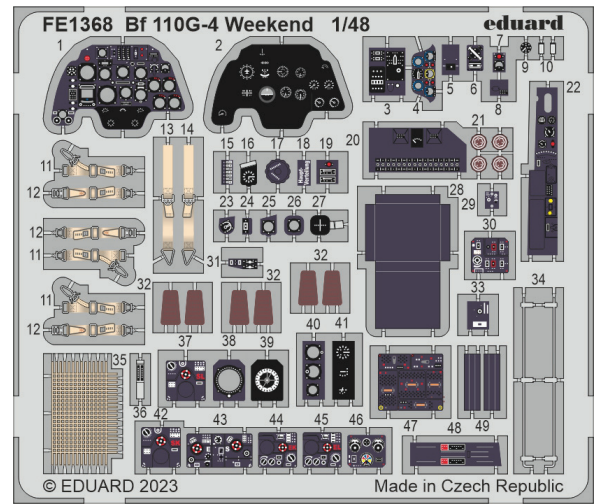

FE1363 Mi-4A seatbelts STEEL
1/48 Trumpeter

FE1364 Hurricane Mk.I
1/48 Hobby Boss

FE1365 Hurricane Mk.I seatbelts STEEL
1/48 Hobby Boss

FE1367 MiG-17F seatbelts STEEL
1/48 Ammo

FE1368 Bf 110G-4 Weekend
1/48 Eduard