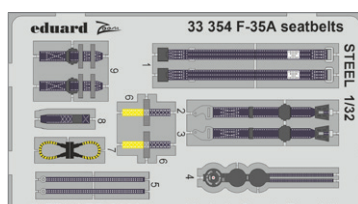

PHOTO-ETCHED SETS

ZOOM

NO PREVIEW

33353 F-35A
1/32 Trumpeter
(1 part)

33354 F-35A seatbelts STEEL
1/32 Trumpeter
(1 part)

DETAIL

NO PREVIEW

33355 A-20G
1/32 HKM
(1 part)