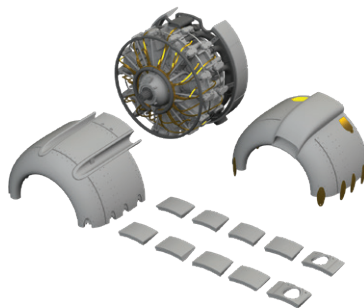

SIN648107 A6M2-N Rufe 1/48 Eduard

Collection of 4 sets for A6M2-N in 1/48 scale.
Recommended kit: Eduard

- engine
- gun bays
- landing flaps
- cockpit

All sets included in this BIG SIN are available separately,
but with every BIG SIN set you save up to 30 %.