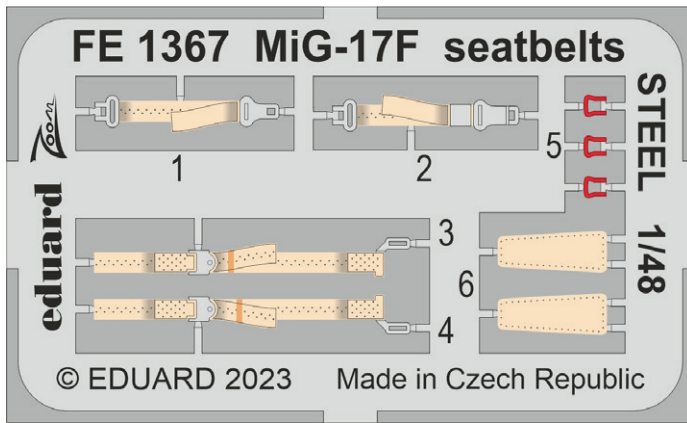

FE1363 Mi-4A seatbelts STEEL
1/48 Trumpeter

FE1364 Hurricane Mk.I
1/48 Hobby Boss

FE1365 Hurricane Mk.I seatbelts STEEL
1/48 Hobby Boss

FE1367 MiG-17F seatbelts STEEL
1/48 Ammo

FE1368 Bf 110G-4 Weekend
1/48 Eduard