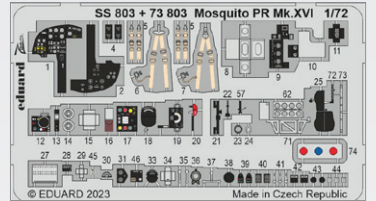

SS803 Mosquito PR.XVI
1/72 Airfix
(1 part)

DETAIL