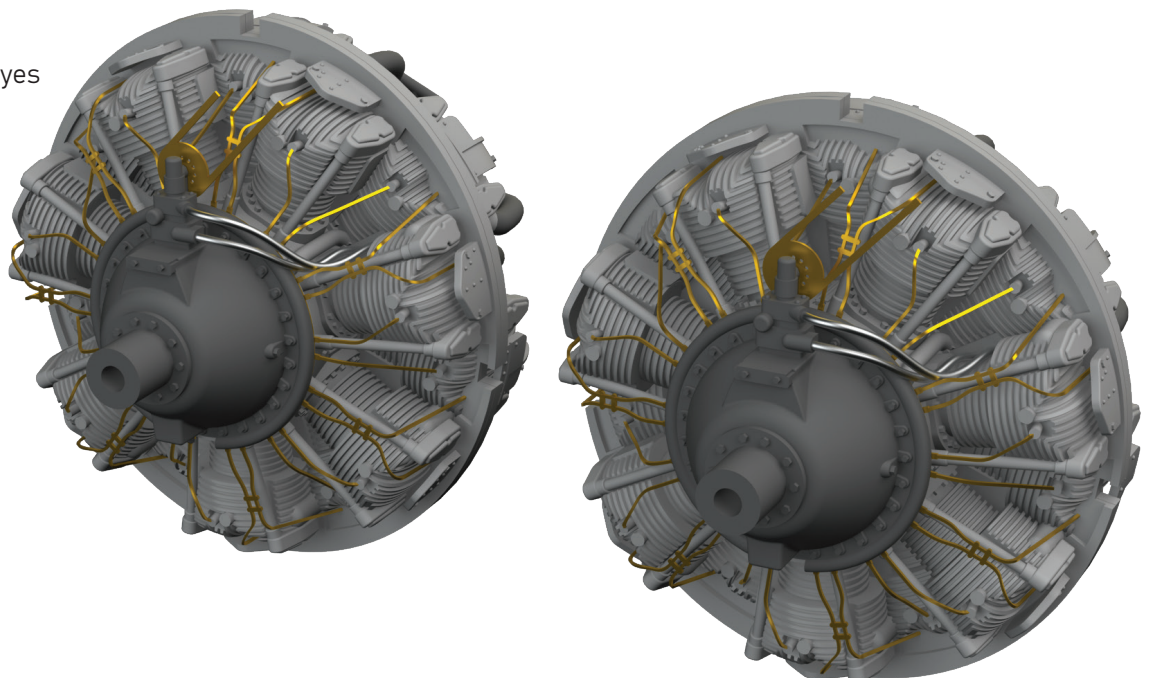

#648870
B-25J engines PRINT
1/48 HKM

Brassin set - two engines for B-25J in 1/48 scale. The cowlings are not included. Made by direct 3D printing. Recommended kit: HKM

Set contains:

- 3D print: 8 parts
- decals: no
- photo-etched details: yes
- painting mask: no