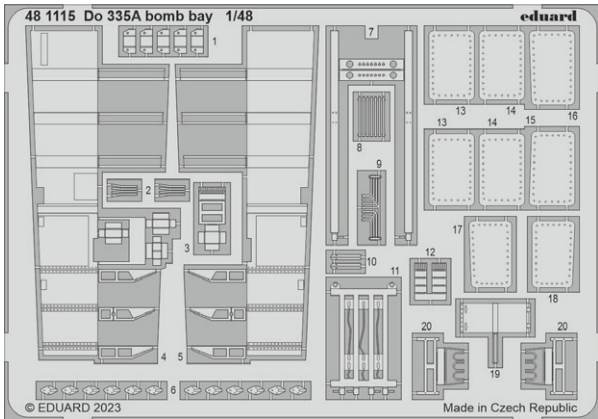

481115 Do 335A bomb bay
1/48 Tamiya