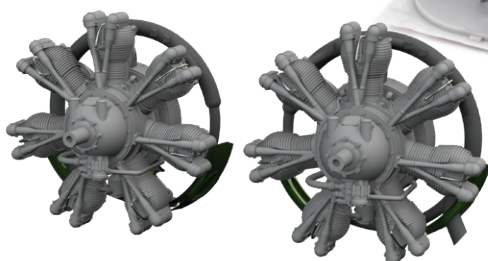

648866 Anson Mk.I engines PRINT 1/48 Airfix

Brassin set - two engines for Anson Mk.I in 1/48 scale. The cowlings are not included. Made by direct 3D printing. Recommended kit: Airfix

Set contains:

- 3D print: 6 parts
- decals: no
- photo-etched details: yes
- painting mask: no