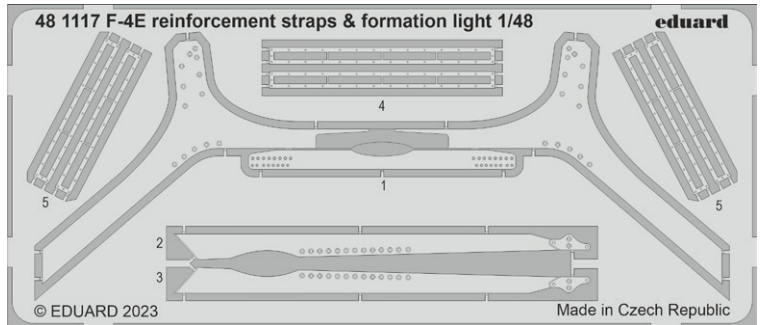

Bf 109F-2, WNr. 9538, Lt. Hans Beißwenger, 6./JG 54, Ostrov, Soviet Union, July 1941

481113 Hurricane Mk.I landing flaps
1/48 Hobby Boss

481115 Do 335A bomb bay
1/48 Tamiya

481117 F-4E reinforcement straps & formation lights
1/48 Meng