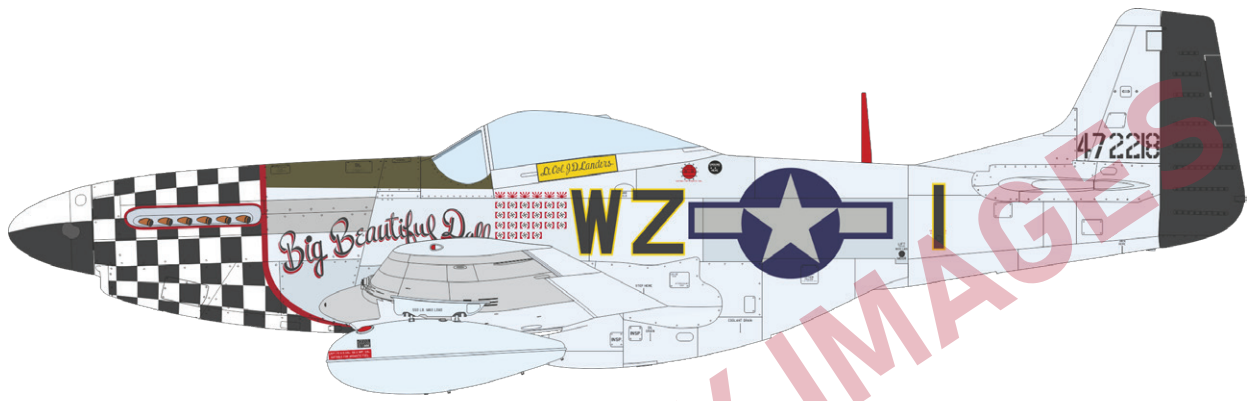

648647 P-51D wheels block tread 2 (Brassin)

648742 P-51D wheel bay PRINT (Brassin)

3DL48003 P-51D-10 SPACE (3D Decal Set)

3DL48004 P-51D-15+ SPACE (3D Decal Set)

KIT PARTS

P-51D-20, 44-72218, Lt Col. John D. Landers, CO of 78th FG, Duxford, United Kingdom, March 1945