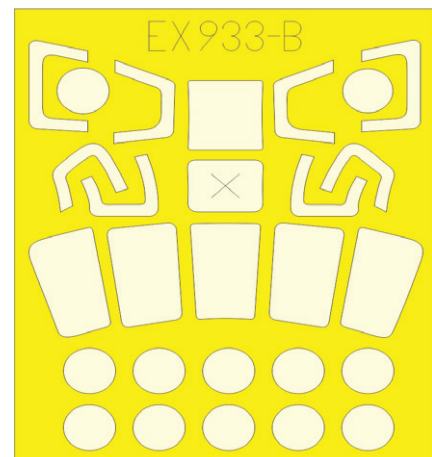

644218 Mi-8MT LööKplus 1/48 Zvezda

Collection of 3 sets for Mi-8MT in 1/48 scale.
Recommended kit: Zvezda

- LööK set (pre-painted Brassin dashboards & Steelbelts)
- TFace painting mask
- undercarriage wheels

Löökt