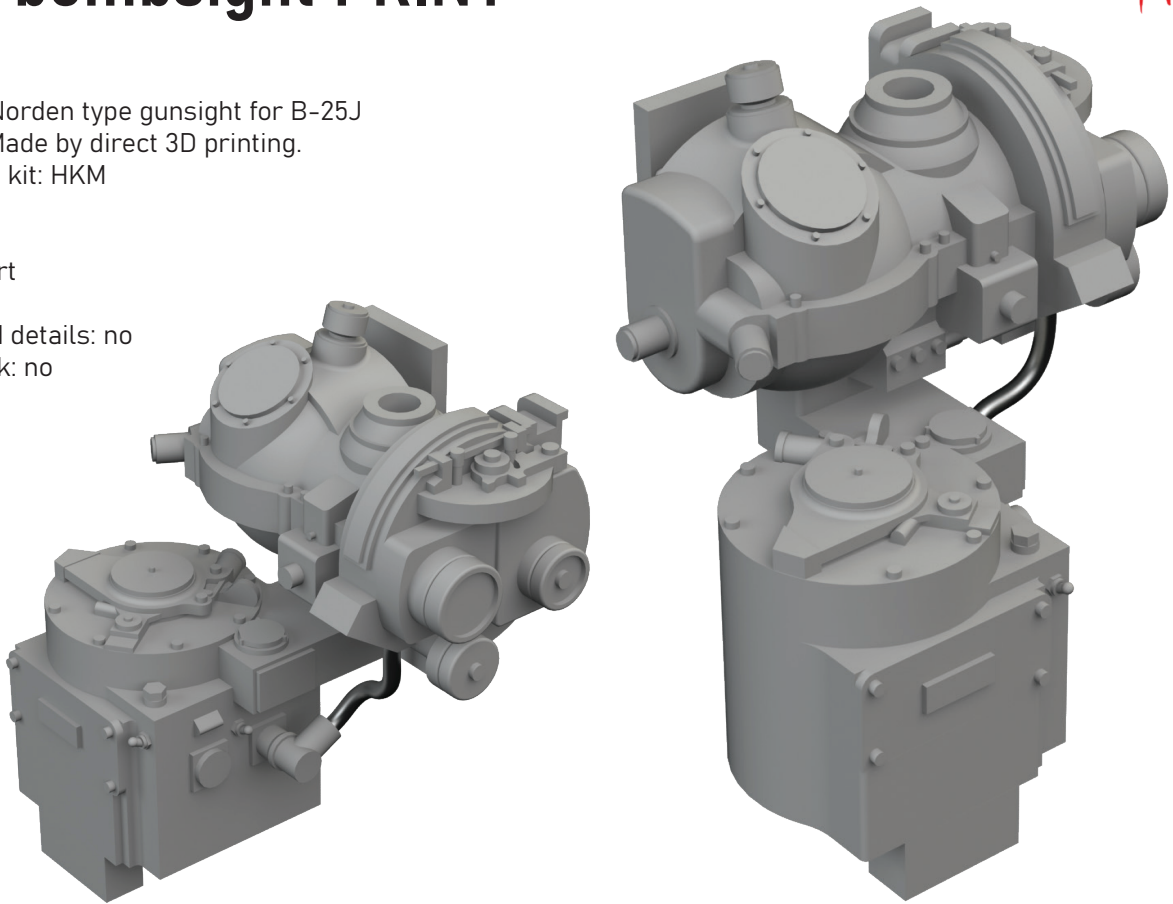

#648871

B-25J bombsight PRINT

1/48 HKM

eduard
BRASSIN
Print

Brassin set - Norden type gunsight for B-25J
in 1/48 scale. Made by direct 3D printing.
Recommended kit: HKM

Set contains:

- 3D print: 1 part
- decals: no
- photo-etched details: no
- painting mask: no

#BIG49368

B-25J glazed nose

1/48 HKM

Collection of 4 individual sets for B-25J
with glazed nose in 1/48 scale. Recommended kit: HKM

- general set
- bomb bay
- seatbelts STEEL
- painting mask