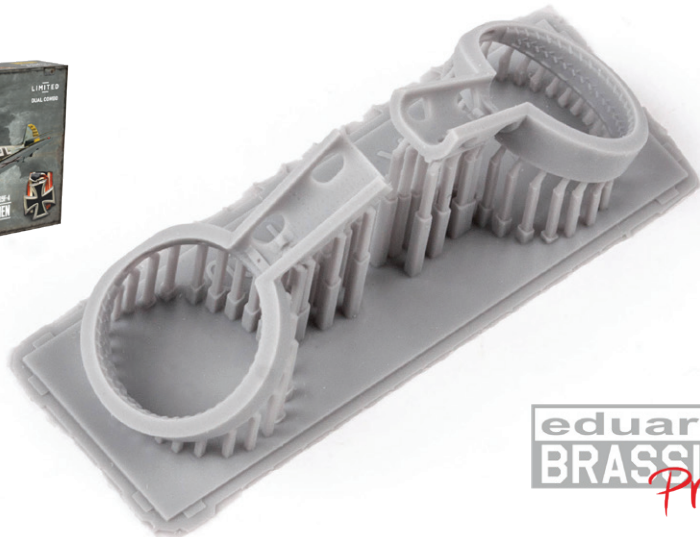

672322 Bf 109F wheel bays rounded PRINT 1/72 Eduard

Brassin set - rounded wheel bays for Bf 109F in 1/72 scale. Made by direct 3D printing.
Recommended kit: Eduard

Set contains:

- 3D print: 2 parts
- decals: no
- photo-etched details: no
- painting mask: no