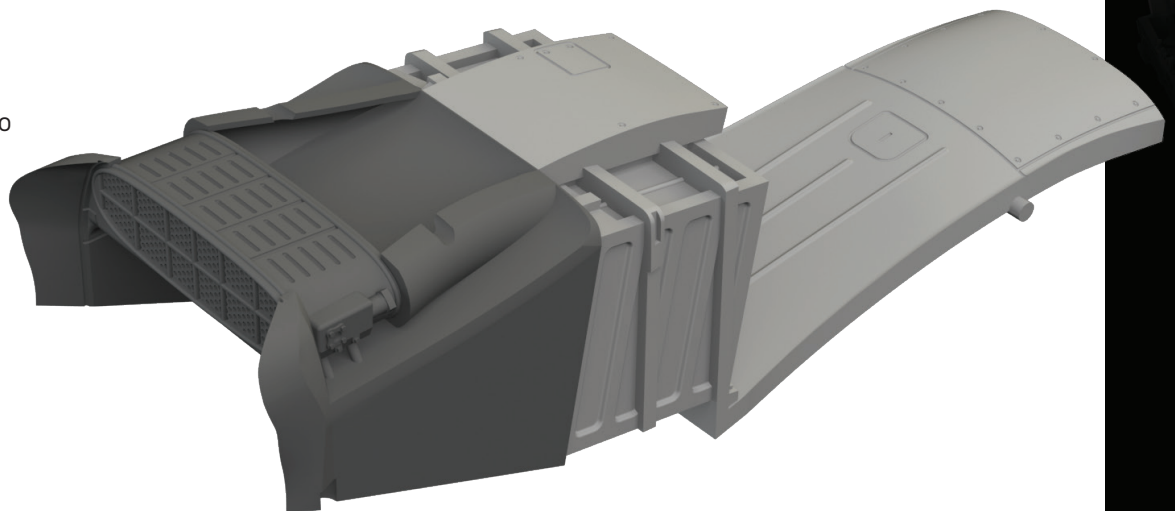

648872 P-51D/K radiator PRINT 1/48 Eduard

Brassin set - the radiator for P-51D/K in 1/48 scale. Made by direct 3D printing. Recommended kit: Eduard

Set contains:

- 3D print: 2 parts
- decals: no
- photo-etched details: no
- painting mask: no