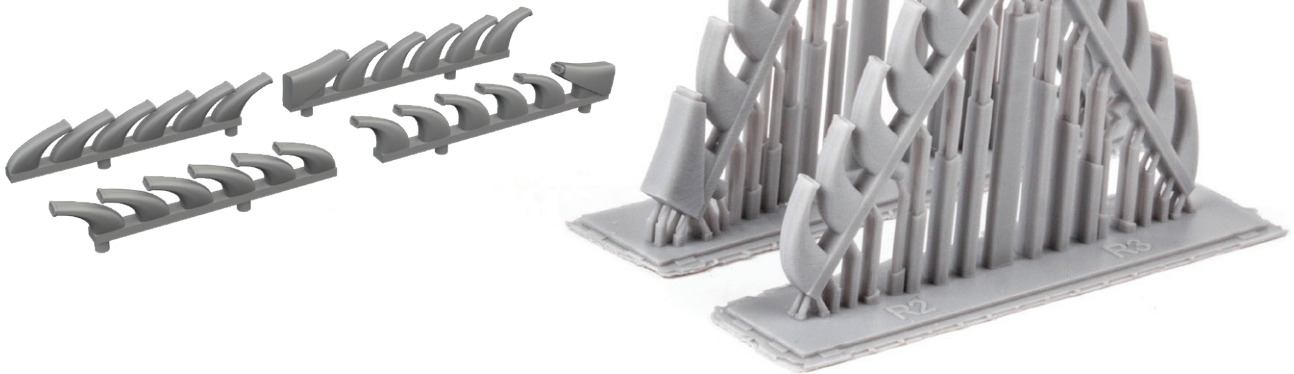

648878 Do 335A exhaust stacks PRINT 1/48 Tamiya

Brassin set - exhaust stacks for Do 335A in 1/48 scale. Made by direct 3D printing. Easy to assemble, replaces plastic parts. Recommended kit: Tamiya

Set contains:

- 3D print: 4 parts
- decals: no
- photo-etched details: yes
- painting mask: no

648879 Do 335A wheels 1/48 Tamiya

Brassin set - the undercarriage wheels for Do 335A in 1/48 scale. The set consists of the main wheels and a nose wheel. Easy to assemble, replaces plastic parts. Recommended kit: Tamiya

Set contains:

- resin: 3 parts
- decals: no
- photo-etched details: no
- painting mask: yes