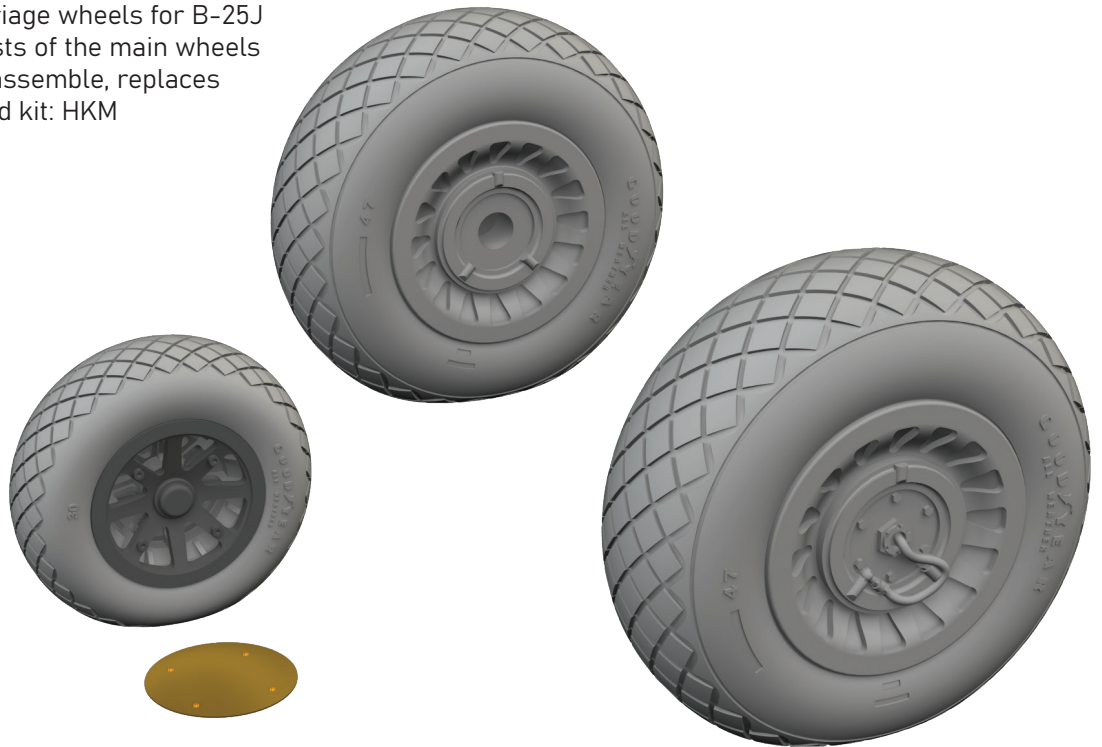

#648863
B-25J wheels
1/48 HKM

Brassin set - the undercarriage wheels for B-25J in 1/48 scale. The set consists of the main wheels and a nose wheel. Easy to assemble, replaces plastic parts. Recommended kit: HKM

Set contains:

- resin: 3 parts
- decals: no
- photo-etched details: yes
- painting mask: yes