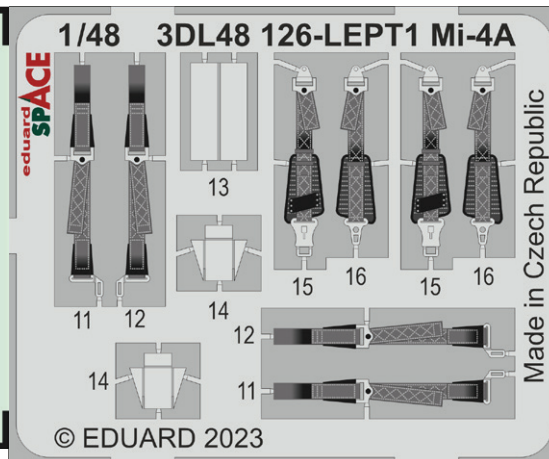

3DL48126 Mi-4A SPACE
1/48 Trumpeter