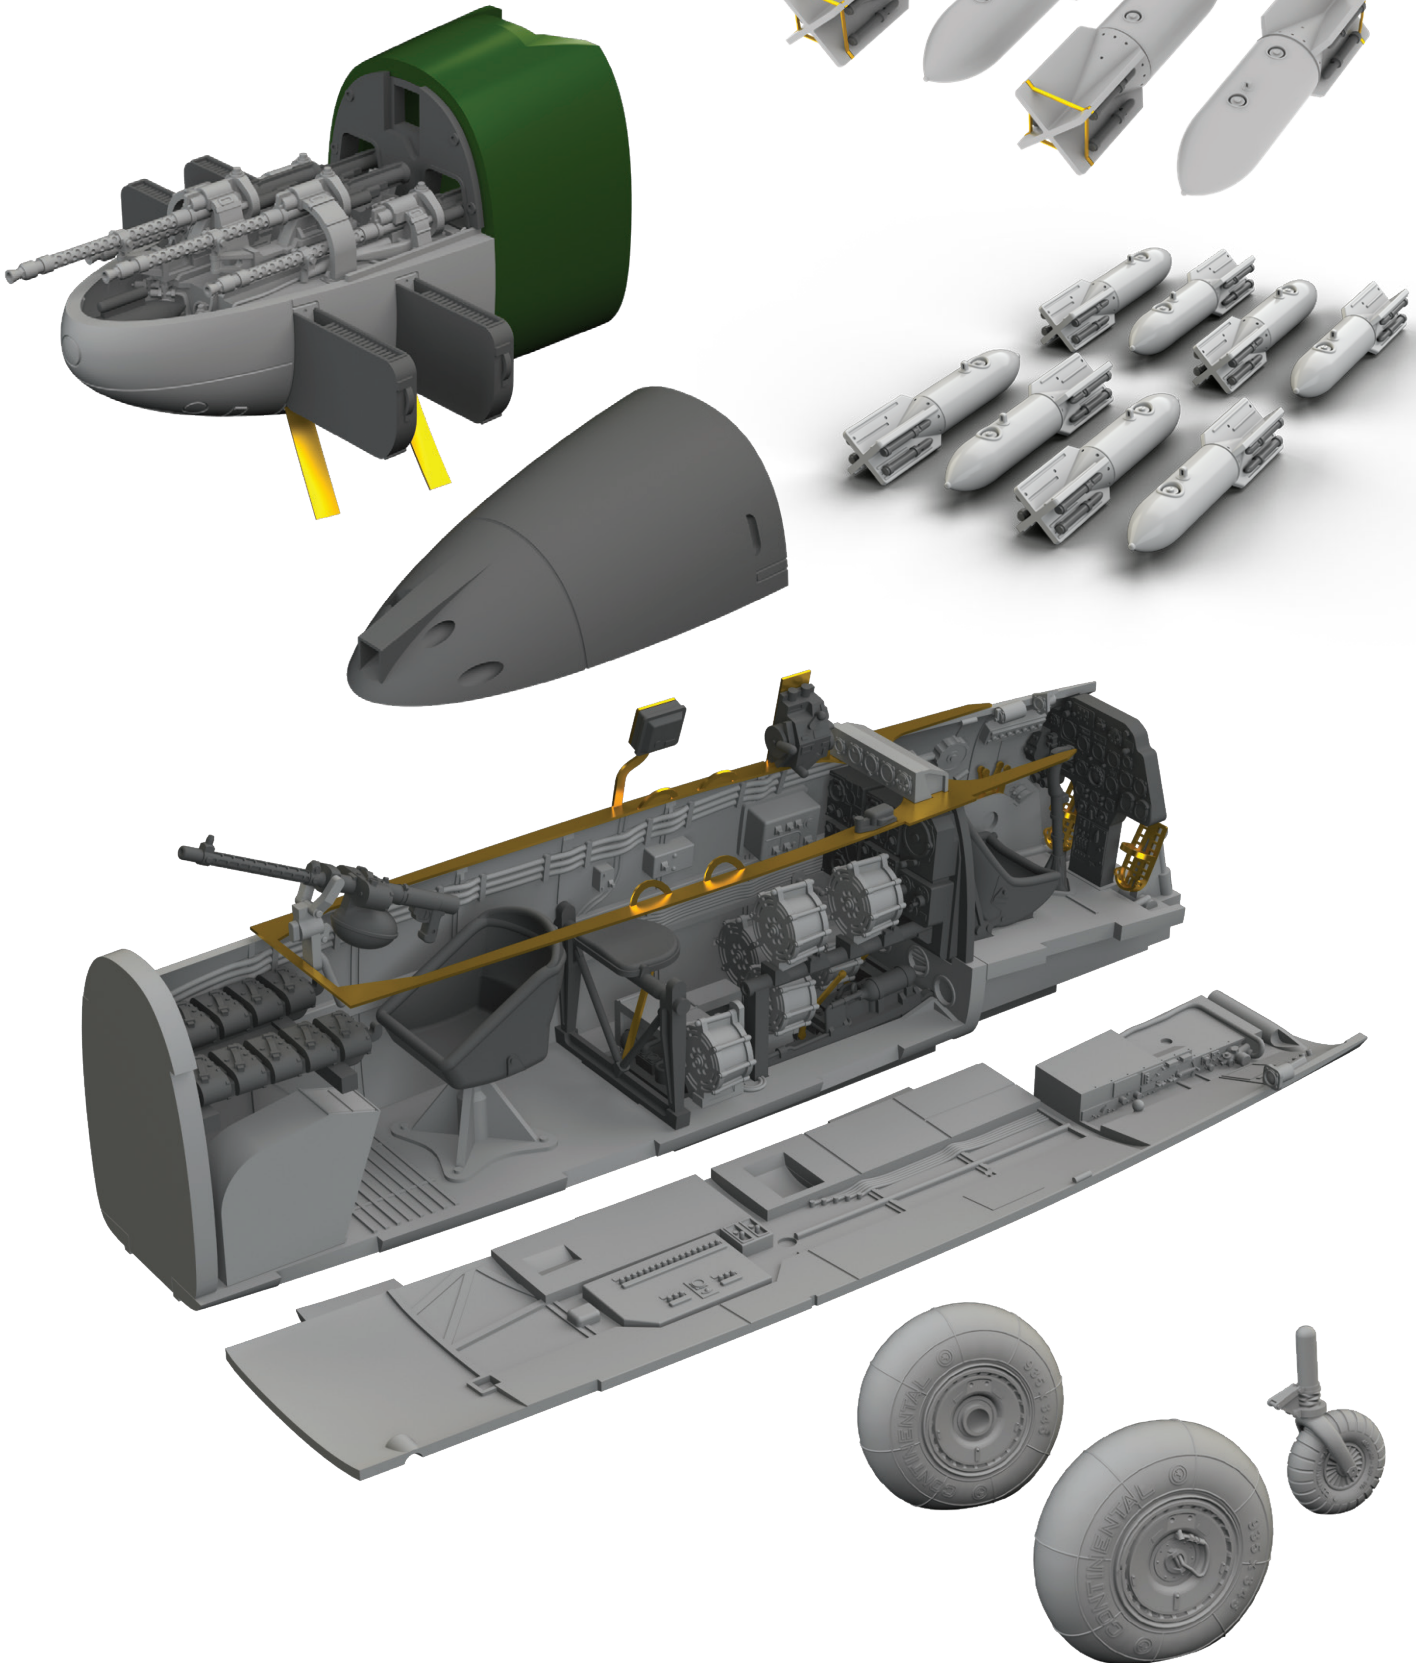

SIN67220 Bf 110E 1/72 Eduard

Collection of 5 sets for Bf 110E in 1/72 scale.
Recommended kit: Eduard

- cockpit
- nose guns
- wheels
- SC 50 bombs
- SC 250 bombs

All sets included in this BIG SIN are available separately,
but with every BIG SIN set you save up to 30 %.