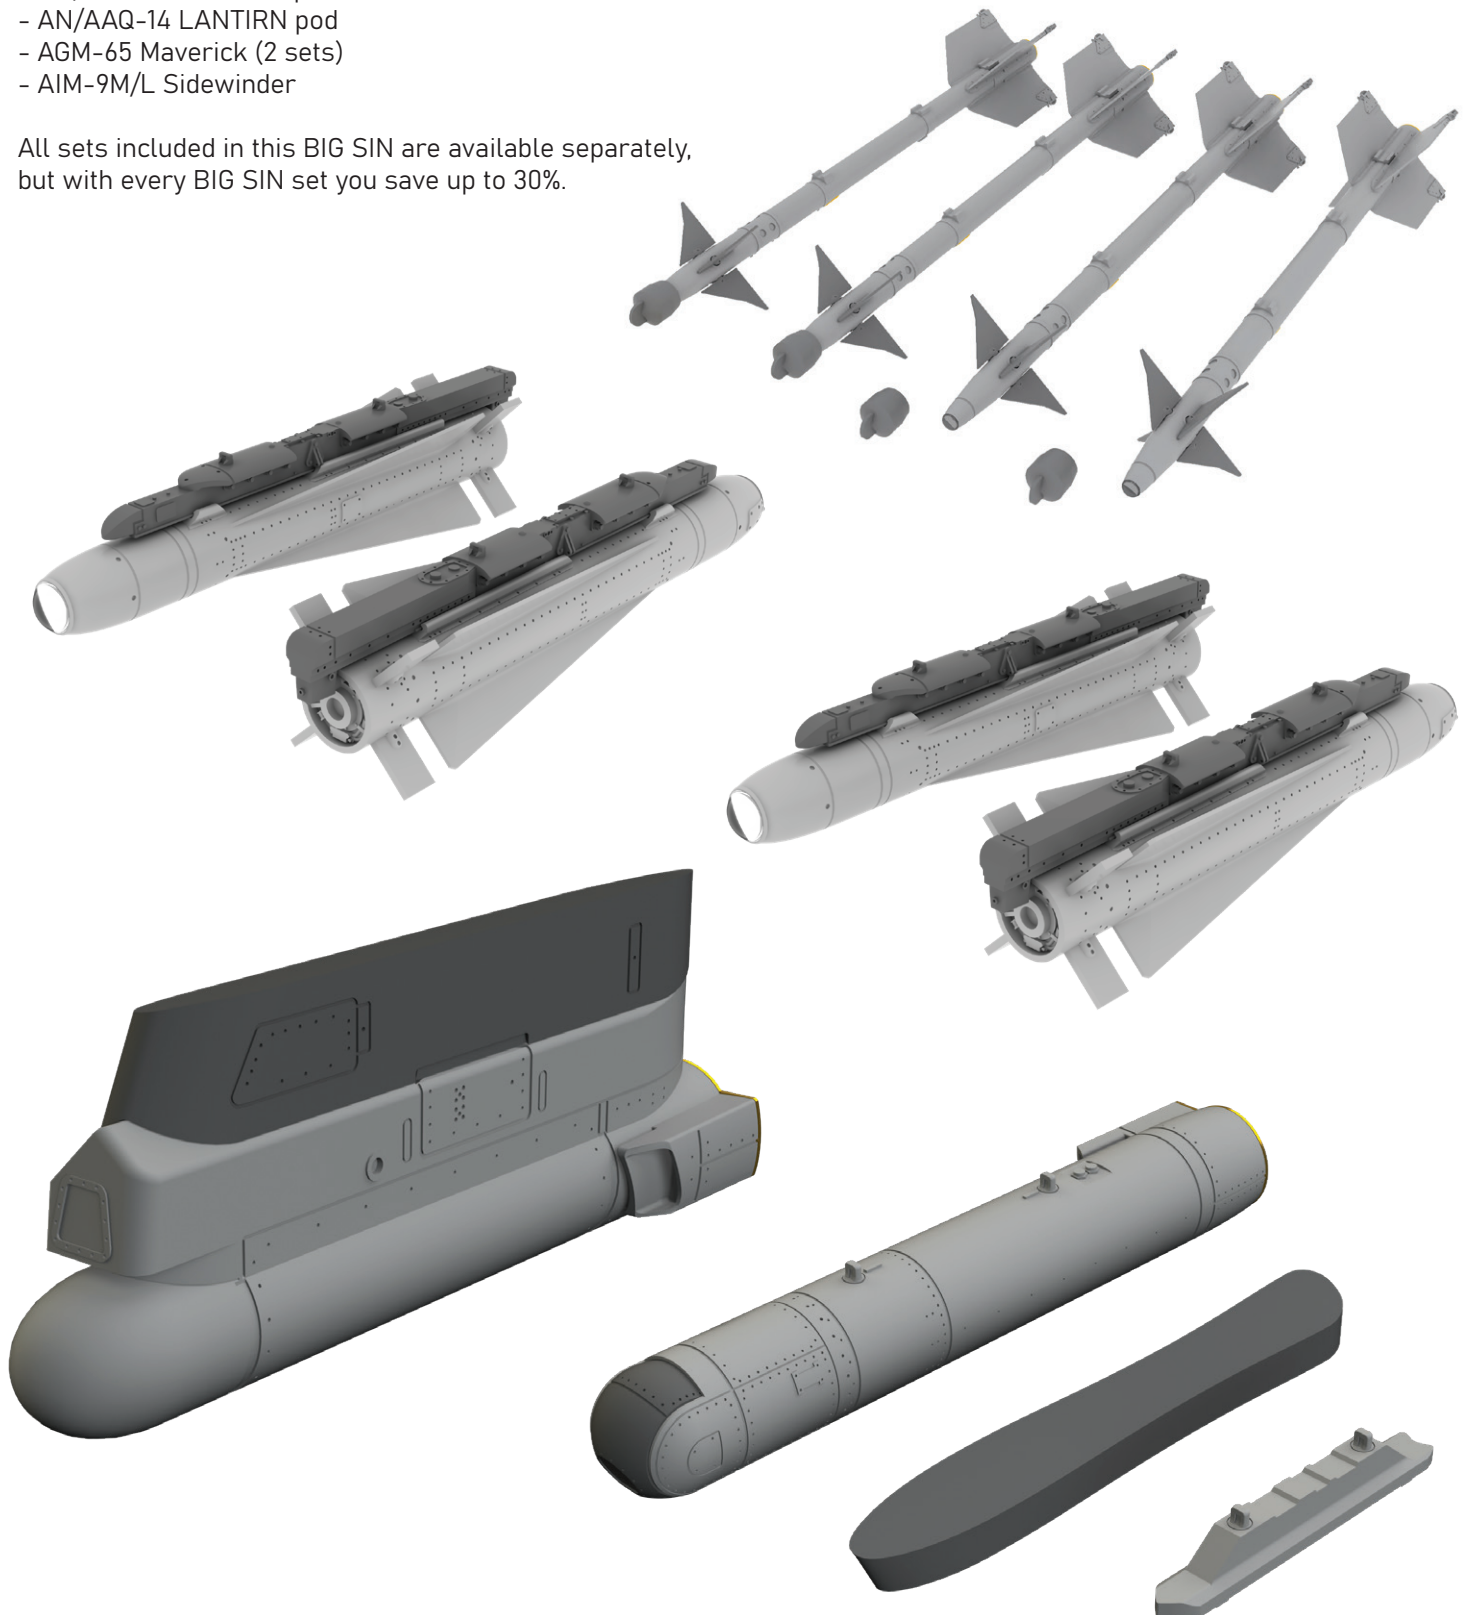

Collection of 5 sets for F-16 in 1/48 scale.
Recommended kit: Kinetic

- AN/AAQ-13 LANTIRN pod
- AN/AAQ-14 LANTIRN pod
- AGM-65 Maverick (2 sets)
- AIM-9M/L Sidewinder

All sets included in this BIG SIN are available separately,
but with every BIG SIN set you save up to 30%.