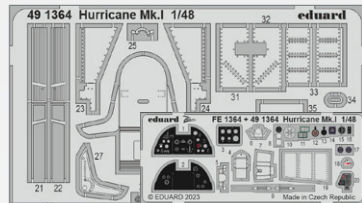

491364 Hurricane Mk.I
1/48 Hobby Boss
(2 parts)

DETAIL

NO PREVIEW

491366 MiG-17F
1/48 Ammo
(2 parts)