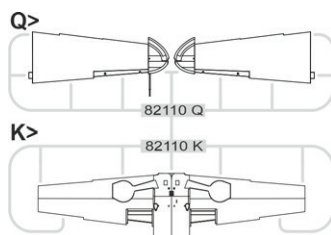

648308 Bf 109F undercarriage legs BRONZE (Brassin)

D48026 Bf 109F stencils (3D Decal Set)

D48043 Bf 109F-2 national insignia (3D Decal Set)

EX588 Bf 109F TFace (Mask)

KIT PARTS

Bf 109F-2, Hptm. Hans Philipp, CO of I./JG 54, Krasnogvardeysk, Soviet Union, March 1942