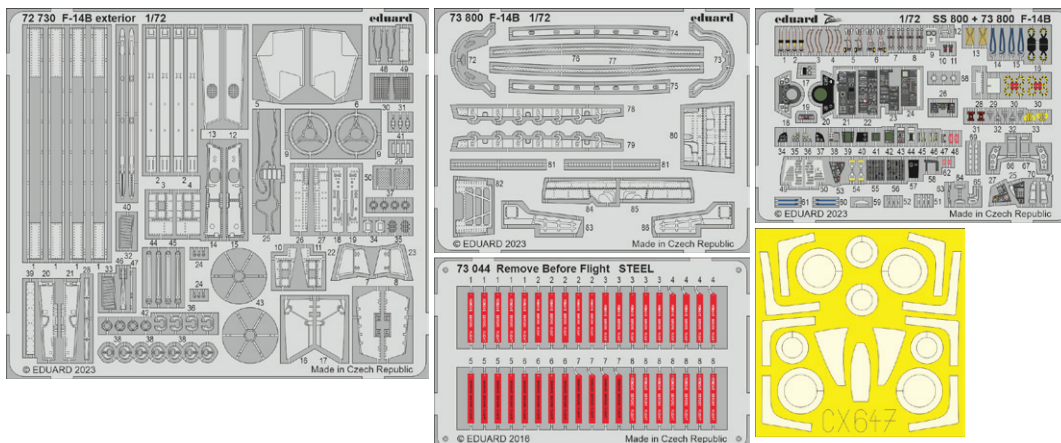

BIG72175 F-14B 1/72 Academy

- 73044 Remove Before Flight STEEL
- 72730 F-14B exterior 1/72
- 73800 F-14B 1/72
- CX647 F-14B 1/72