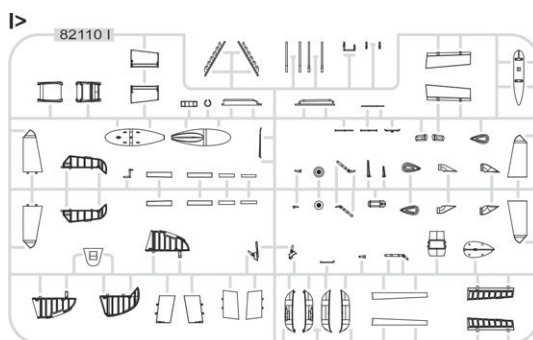

648308 Bf 109F undercarriage legs BRONZE (Brassin)

D48026 Bf 109F stencils (3D Decal Set)

D48043 Bf 109F-2 national insignia (3D Decal Set)

EX588 Bf 109F TFace (Mask)

KIT PARTS

Bf 109F-2, Hptm. Hans Philipp, CO of I./JG 54, Krasnogvardeysk, Soviet Union, March 1942