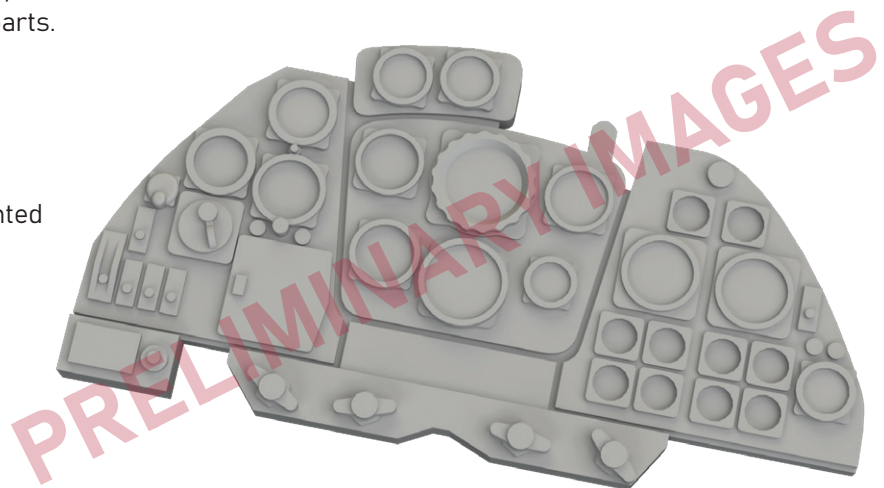

644217 Do 335A LööK 1/48 Tamiya

LööK set - Brassin pre-painted dashboard and STEEL seatbelts for Do 335A in 1/48 scale. Easy to assemble, replaces plastic parts. Recommended kit: Tamiya

Set contains:

- resin: 1 part
- decals: no
- photo-etched details: yes, pre-painted
- painting mask: no