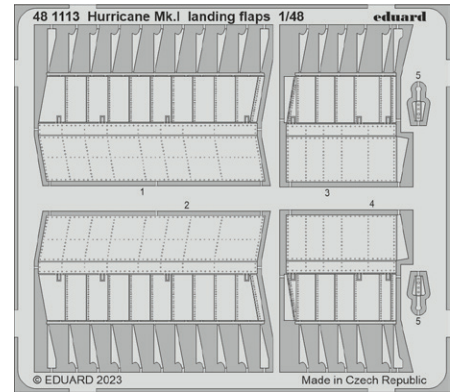

481113 Hurricane Mk.I landing flaps
1/48 Hobby Boss