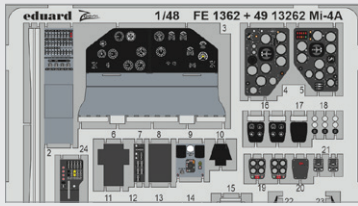

NO PREVIEW

33355 A-20G
1/32 HKM
(1 part)

33356 A-20G seatbelts STEEL
1/32 HKM
(1 part)

DETAIL

PHOTO-ETCHED SETS

ZOOM

FE1362 Mi-4A
1/48 Trumpeter
(1 part)

DETAIL