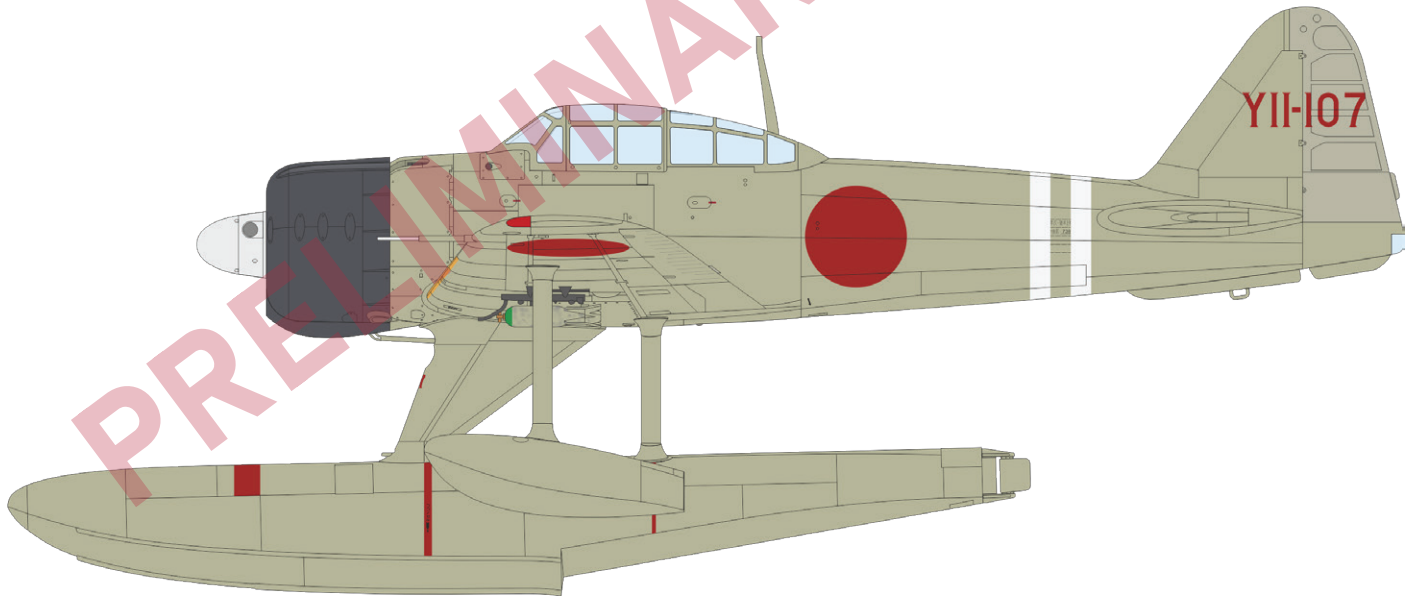

KIT PARTS

+ three more marking options

The Limited edition of the kit of the famous US WWII fighter aircraft P-51D Mustang in 1/48 scale. The kit offers aircraft from the 55th FG, 78th FG, 339th FG, 353rd FG and 357th FG.