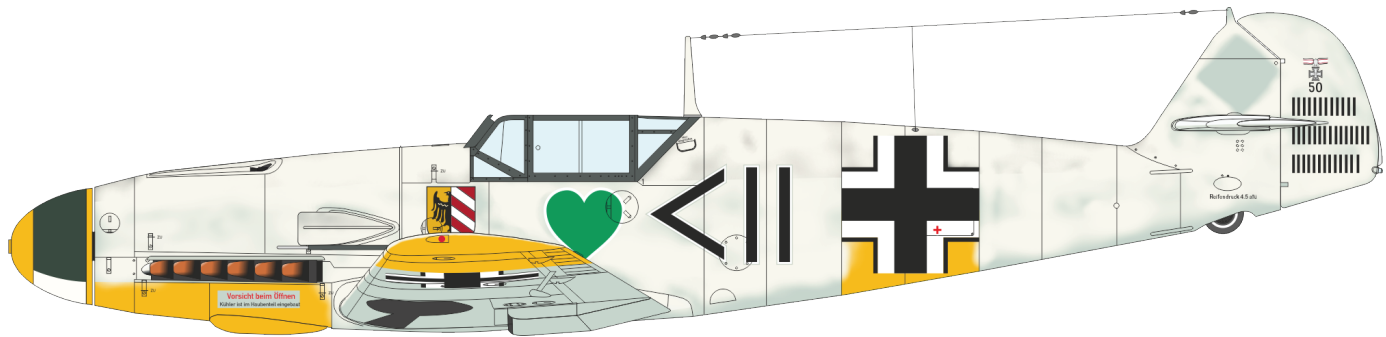

648308 Bf 109F undercarriage legs BRONZE (Brassin)

D48026 Bf 109F stencils (3D Decal Set)

D48043 Bf 109F-2 national insignia (3D Decal Set)

EX588 Bf 109F TFace (Mask)

KIT PARTS

Bf 109F-2, Hptm. Hans Philipp, CO of I./JG 54, Krasnogvardeysk, Soviet Union, March 1942