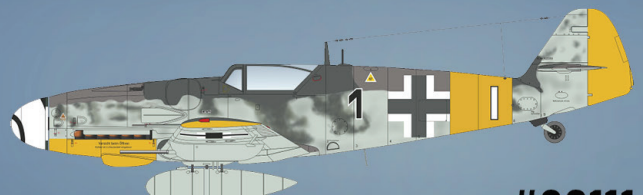

WNr. 411960, Hptm. Franz Dörr, CO of III./JG 5, Gossen, Norway, May 1945

WNr. 165350, Lt. Anton Hafner, CO of 8./JG 51, Tilsit-Ost, Germany, August 1944