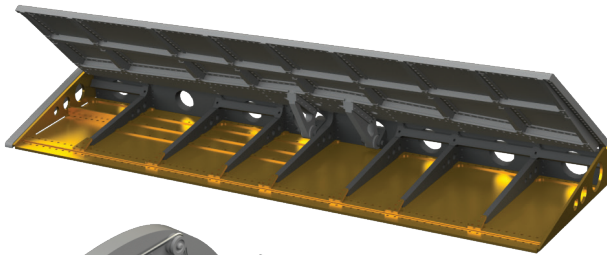

SIN648107 A6M2-N Rufe 1/48 Eduard

Collection of 4 sets for A6M2-N in 1/48 scale.
Recommended kit: Eduard

- engine
- gun bays
- landing flaps
- cockpit

All sets included in this BIG SIN are available separately,
but with every BIG SIN set you save up to 30 %.