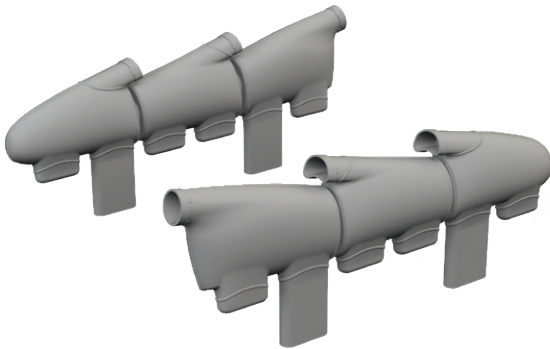

632196 Spitfire Mk.Ia exhaust stacks PRINT 1/32 Kotare

Brassin set - the exhaust stacks for Spitfire Mk.Ia in 1/32 scale. Easy to assemble, replaces plastic parts. Made by direct 3D printing. Recommended kit: Kotare

Set contains:

- 3D print: 2 parts
- decals: no
- photo-etched details: no
- painting mask: no