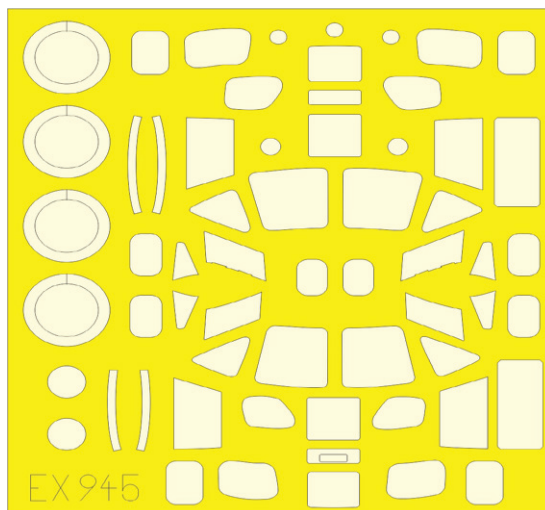

644219 PV-1 LööKplus 1/48 Academy/Revell

Collection of 3 sets for PV-1 in 1/48 scale.

Recommended kit: Academy / Revell

- LööK set (pre-painted Brassin dashboards & Steelbelts)
- TFace painting mask
- undercarriage wheels

LööK