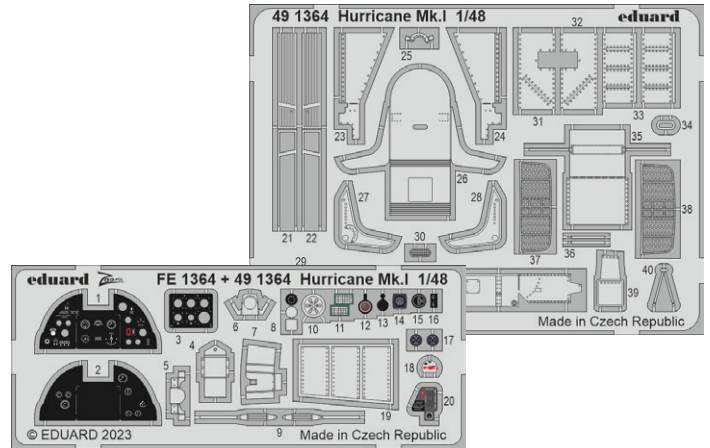

491364 Hurricane Mk.I
1/48 Hobby Boss