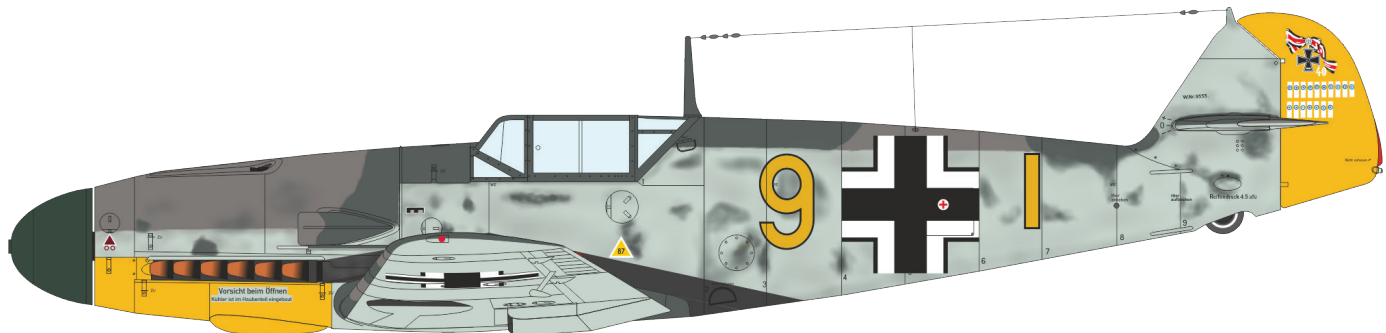

648308 Bf 109F undercarriage legs BRONZE (Brassin)

D48026 Bf 109F stencils (3D Decal Set)

D48043 Bf 109F-2 national insignia (3D Decal Set)

EX588 Bf 109F TFace (Mask)

KIT PARTS

Bf 109F-2, Hptm. Hans Philipp, CO of I./JG 54, Krasnogvardeysk, Soviet Union, March 1942