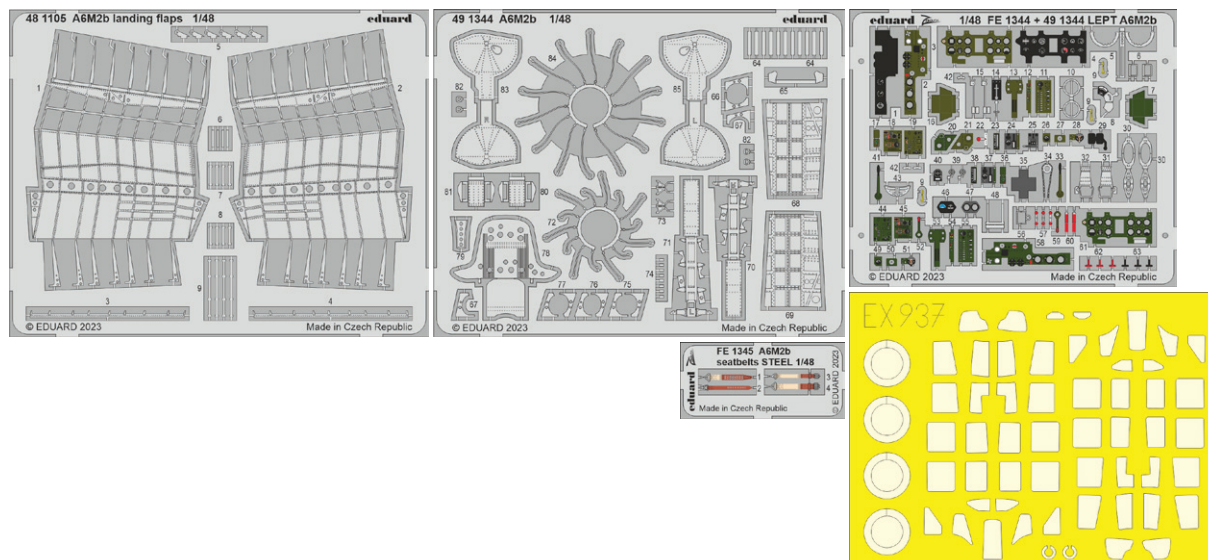

BIG49371 A6M2b 1/48 Academy

- 481105 A6M2b landing flaps 1/48
- 491344 A6M2b 1/48
- FE1345 A6M2b seatbelts STEEL 1/48
- EX937 A6M2b TFace 1/48