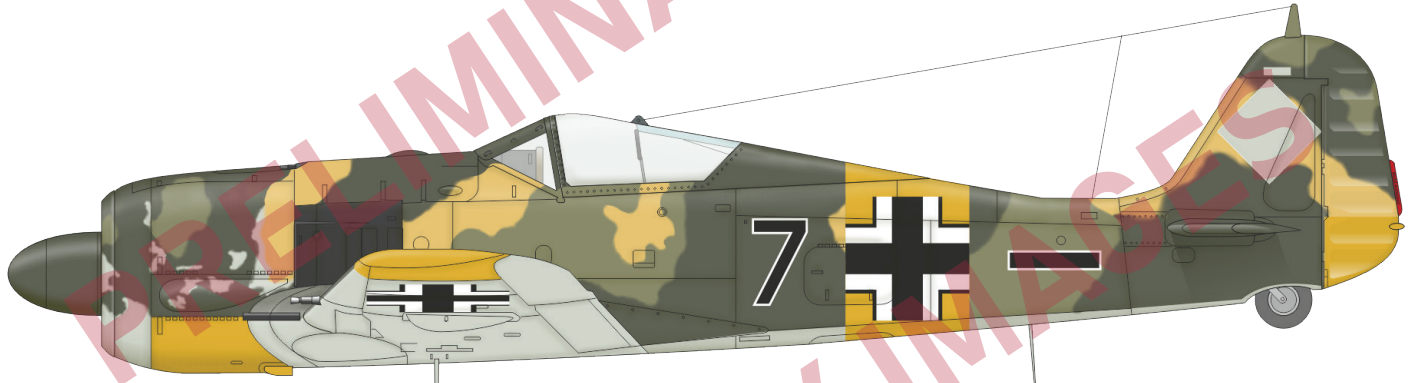

Lt. Emil Lang, 5./JG 54, Soviet Union, summer 1943