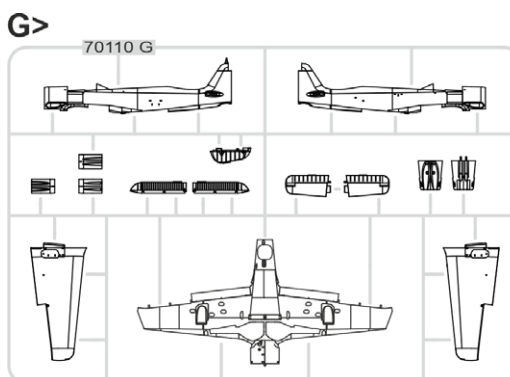

The Weekend edition kit of German WWII fighter plane Fw 190A-5 in 1/72 scale.

BASIC INFO:

NAME: **Fw 190A-5**

CAT. NO.: 7470

SCALE: 1/72

EDITION: Weekend edition

CONTENTS:

SPRUES: Eduard

PE-SETS: No

PAINTING MASK: No

MARKING OPTIONS: 4

BRASSIN: No

RELATED PRODUCTS:

SS804 Fw 190A-5 Weekend (PE-Set)

672085 Fw 190A exhaust stacks (Brassin)

672086 Fw 190A propeller (Brassin)

672118 Fw 190A-5 engine & fuselage guns (Brassin)

672196 Fw 190A-5/U12 gun pods (Brassin)

CX456 Fw 190A-5 (Mask)

KIT PARTS