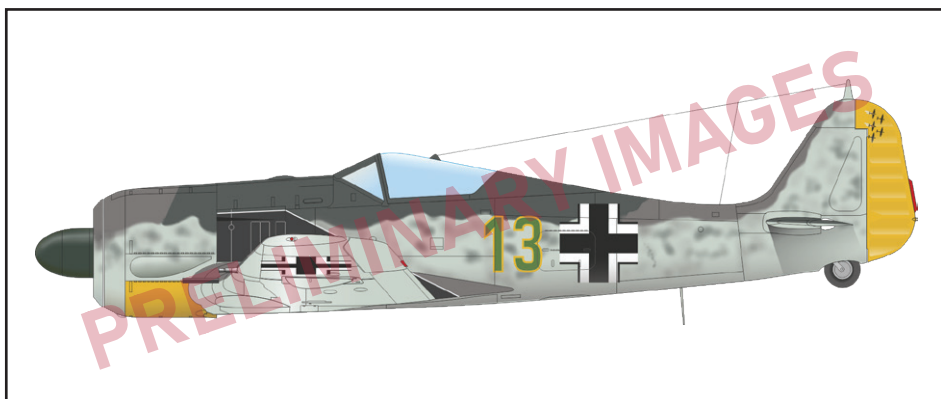

The Weekend edition kit of German WWII fighter plane Fw 190A-5 in 1/72 scale.

BASIC INFO:

NAME: **Fw 190A-5**

CAT. NO.: 7470

SCALE: 1/72

EDITION: Weekend edition

CONTENTS:

SPRUES: Eduard

PE-SETS: No

PAINTING MASK: No

MARKING OPTIONS: 4

BRASSIN: No

RELATED PRODUCTS:

SS804 Fw 190A-5 Weekend (PE-Set)

672085 Fw 190A exhaust stacks (Brassin)

672086 Fw 190A propeller (Brassin)

672118 Fw 190A-5 engine & fuselage guns (Brassin)

672196 Fw 190A-5/U12 gun pods (Brassin)

CX456 Fw 190A-5 (Mask)