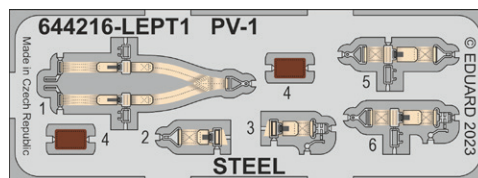

644219 PV-1 LööKplus 1/48 Academy/Revell

Collection of 3 sets for PV-1 in 1/48 scale.

Recommended kit: Academy / Revell

- LööK set (pre-painted Brassin dashboards & Steelbelts)
- TFace painting mask
- undercarriage wheels

LööK