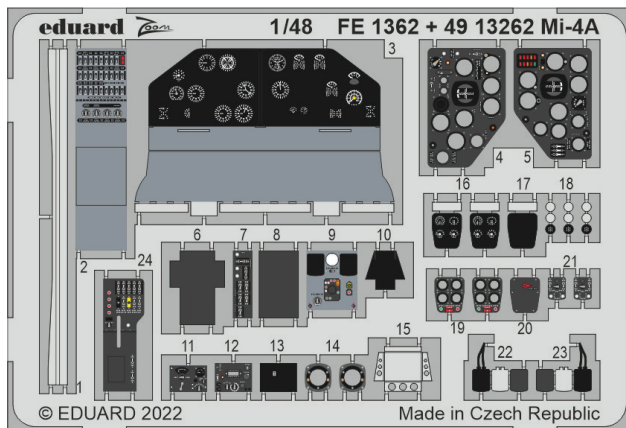

491362 Mi-4A
1/48 Trumpeter

491364 Hurricane Mk.I
1/48 Hobby Boss

73803 Mosquito PR.XVI
1/72 Airfix

33354 F-35A seatbelts STEEL
1/32 Trumpeter

33356 A-20G seatbelts STEEL 1/32
HKM

FE1362 Mi-4A
1/48 Trumpeter