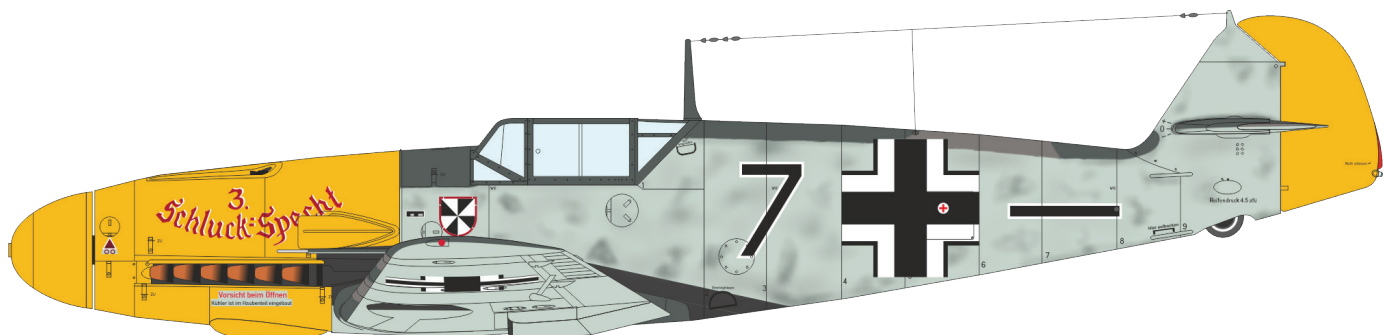

Bf 109F-2, Lt. Horst Buddenhagen, 5./JG 3, Darmstadt - Griesheim, Germany, April 1941