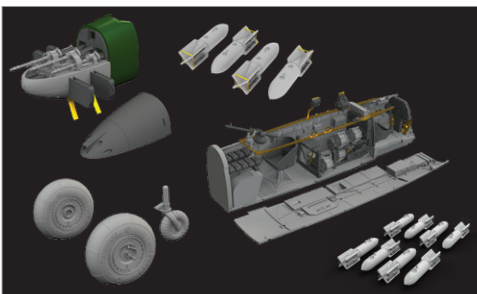

SIN67220 Bf 110E
1/72 Eduard

DETAIL

The ProfiPACK edition kit of Japanese interceptor/fighter bomber floatplane A6M2-N (Allied code name Rufe) in 1/48 scale. Kit presents Rufe serving in Imperial Japanese Navy Air Service during World War II.