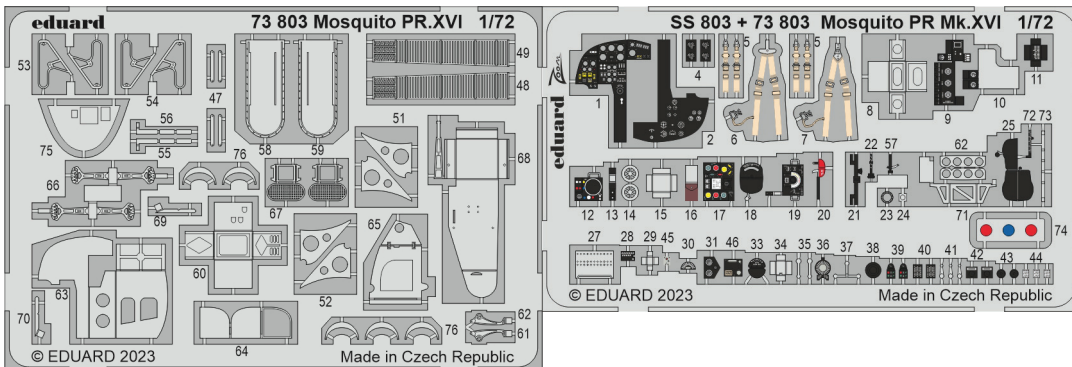

33354 F-35A seatbelts STEEL
1/32 Trumpeter

33356 A-20G seatbelts STEEL 1/32
HKM

73803 Mosquito PR.XVI
1/72 Airfix