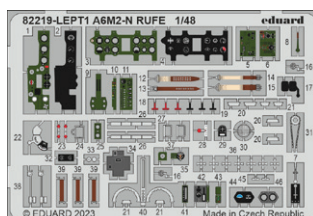

The ProfiPACK edition kit of Japanese interceptor/fighter bomber floatplane A6M2-N (Allied code name Rufe) in 1/48 scale. Kit presents Rufe serving in Imperial Japanese Navy Air Service during World War II.

BASIC INFO:

NAME: **A6M2-N Rufe**

CAT. NO.: 82219

SCALE: 1/48

EDITION: ProfiPACK

CONTENTS:

SPRUES: Eduard

PE-SETS: Yes, pre-painted

PAINTING MASK: Yes

MARKING OPTIONS: 5

BRASSIN: No

RELATED PRODUCTS:

481109 A6M2-N Rufe landing flaps (PE-Set)

644205 A6M2-N Rufe LööK (Brassin)

644208 A6M2-N Rufe LööKplus (Brassin)

648845 A6M2-N Rufe seat PRINT (Brassin)

648846 A6M2-N Rufe exhaust PRINT (Brassin)

648847 A6M2-N Rufe cannon barrels & cockpit guns PRINT (Brassin)

648848 A6M2-N Rufe folding wingtips PRINT (Brassin)

648849 A6M2-N Rufe gun bays PRINT (Brassin)

648850 A6M2-N Rufe cockpit PRINT (Brassin)

648851 A6M2-N Rufe landing flaps PRINT (Brassin)

648852 A6M2-N Rufe engine complete PRINT (Brassin)

3DL48114 A6M2-N Rufe SPACE (3D Decal Set)

EX934 A6M2-N Rufe TFace (Mask)

KIT PARTS