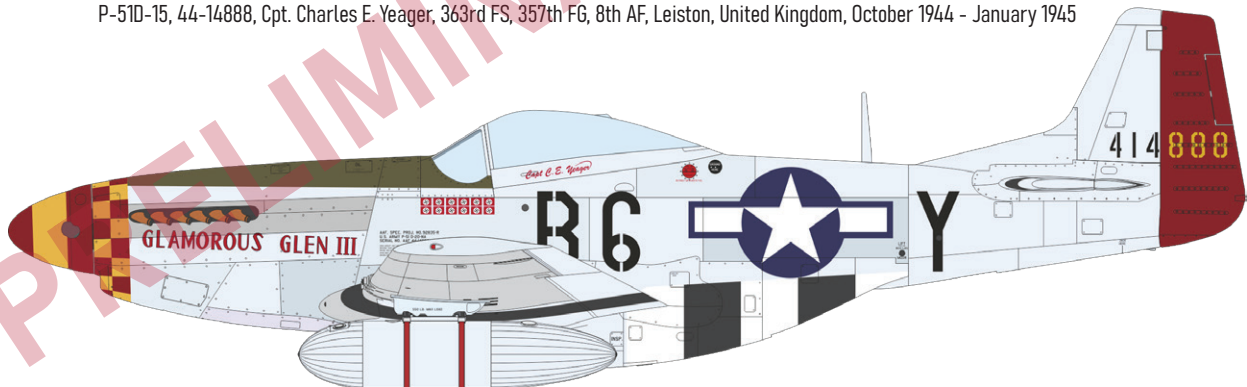

P-51D-15, 44-14888, Cpt. C.E. Yeager, 363rd FS, 357th FG, 8th AF, Leiston, United Kingdom, October 1944 - January 1945

+ six more marking options

P-51D-15, 44-15492, Lt. Billy Clemmons, 38th FS, 55th FG, 8th AF, Wormingford, United Kingdom, April 1945

P-51D-15, 44-14985, Maj. Edward B. Giller, 343rd FS, 55th FG, 8th AF, Wormingford, United Kingdom, September 1944

P-51D-20, 44-64147, Capt. Richard A. Hewitt, 82nd FS, 78th FG, 8th AF, Duxford, United Kingdom, April 1945

P-51D-10, 44-14372, Capt. Kirk B. Everson, 504th FS, 339th FG, 8th AF, Fowlmere, United Kingdom, April 1945

P-51D-10, 44-14419, Capt. William B. Price, 350th FS, 353rd FG, 8th AF, Raydon, United Kingdom, December 1944

P-51D-20, 44-63684, Lt. William B. Bailey, 352nd FS, 353rd FG, 8th AF, Raydon, United Kingdom, May 1945