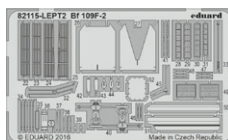

648308 Bf 109F undercarriage legs BRONZE (Brassin)

D48026 Bf 109F stencils (3D Decal Set)

D48043 Bf 109F-2 national insignia (3D Decal Set)

EX588 Bf 109F TFace (Mask)

KIT PARTS

Bf 109F-2, Hptm. Hans Philipp, CO of I./JG 54, Krasnogvardeysk, Soviet Union, March 1942