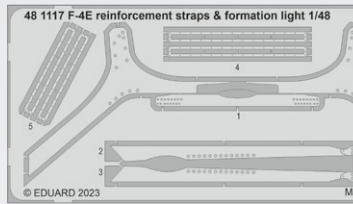

481113 Hurricane Mk.I landing flaps
1/48 Hobby Boss
(1 part)

DETAIL

NO PREVIEW

481114 Hurricane Mk.I gun bays
1/48 Hobby Boss
(1 part)

481115 Do 335A bomb bay
1/48 Tamiya
(1 part)

DETAIL

NO PREVIEW

481116 Mi-4A cargo floor
1/48 Trumpeter
(1 part)