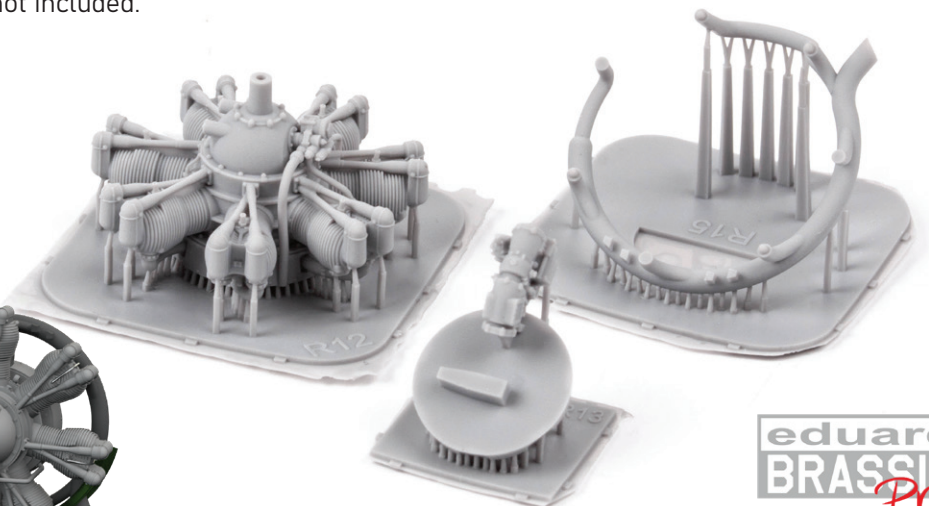

648866 Anson Mk.I engines PRINT 1/48 Airfix

Brassin set - two engines for Anson Mk.I in 1/48 scale. The cowlings are not included. Made by direct 3D printing. Recommended kit: Airfix

Set contains:

- 3D print: 6 parts
- decals: no
- photo-etched details: yes
- painting mask: no