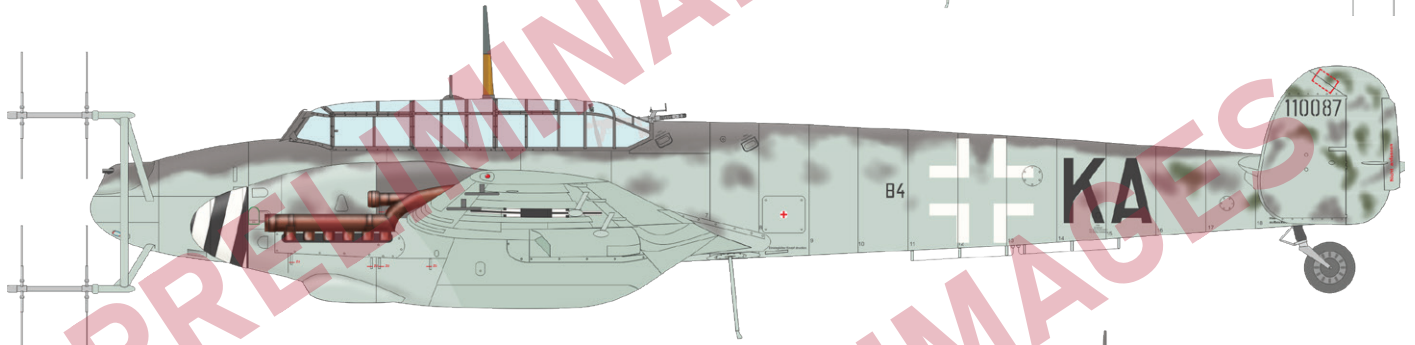

Wnr. 110 087, 4./NJG 3, Kjevik,
Norway, 1945