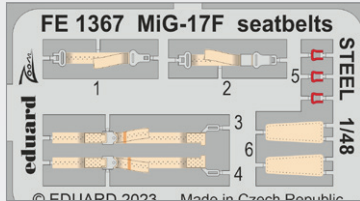

FE1363 Mi-4A seatbelts STEEL
1/48 Trumpeter
(1 part)

DETAIL

FE1364 Hurricane Mk.I
1/48 Hobby Boss
(1 part)

DETAIL

FE1365 Hurricane Mk.I seatbelts STEEL
1/48 Hobby Boss
(1 part)

DETAIL

FE1366 MiG-17F
1/48 Ammo
(1 part)