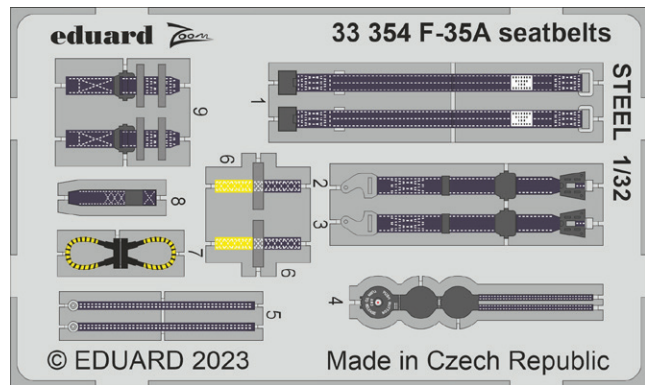

491362 Mi-4A
1/48 Trumpeter

491364 Hurricane Mk.I
1/48 Hobby Boss

73803 Mosquito PR.XVI
1/72 Airfix

33354 F-35A seatbelts STEEL
1/32 Trumpeter

33356 A-20G seatbelts STEEL 1/32
HKM

FE1362 Mi-4A
1/48 Trumpeter