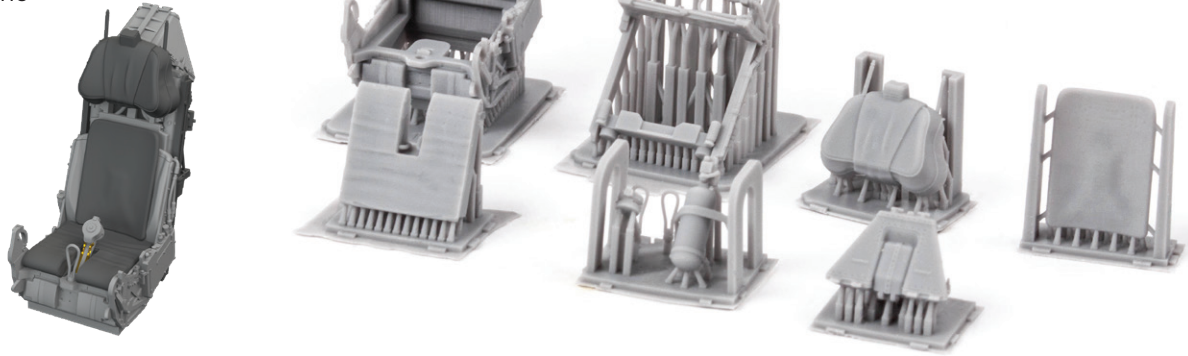

648877 F-35B ejection seat PRINT 1/48 Italeri

Brassin set - ejection seat for F-35B in 1/48 scale. Made by direct 3D printing. Easy to assemble, replaces plastic parts. Recommended kit: Italeri

Set contains:

- 3D print: 9 parts
- decals: yes
- photo-etched details: yes, pre-painted
- painting mask: no