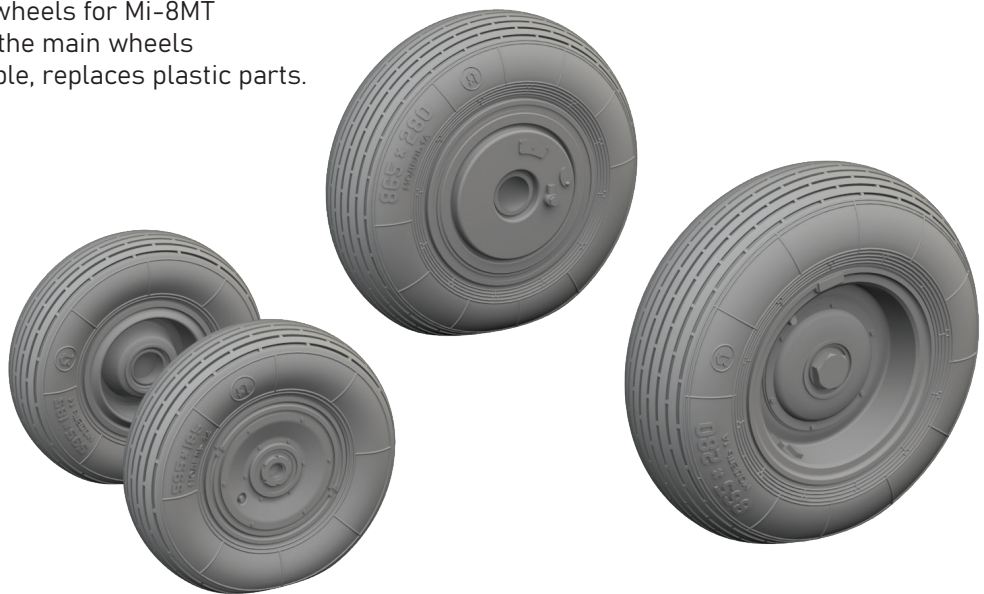

648868 Mi-8MT wheels 1/48 Trumpeter

Brassin set - the undercarriage wheels for Mi-8MT in 1/48 scale. The set consists of the main wheels and nose wheels. Easy to assemble, replaces plastic parts. Recommended kit: Trumpeter

Set contains:

- resin: 4 parts
- decals: no
- photo-etched details: no
- painting mask: yes