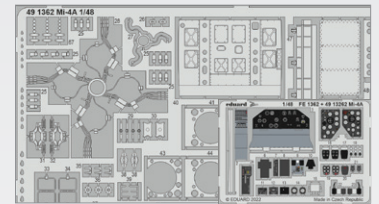

491362 Mi-4A
1/48 Trumpeter
(2 parts)

DETAIL