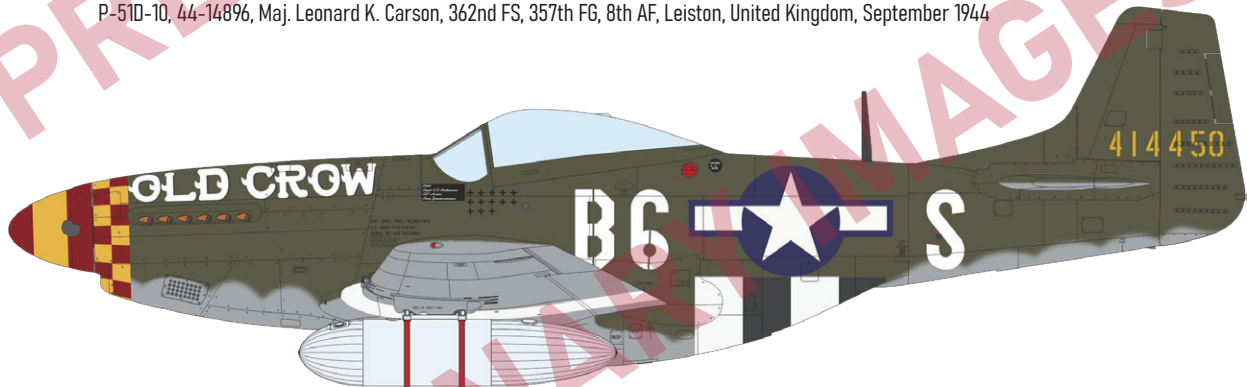

P-51D-15, 44-14888, Cpt. Charles E. Yeager, 363rd FS, 357th FG, 8th AF, Leiston, United Kingdom, October 1944 - January 1945