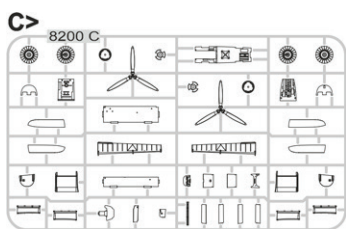

The Weekend edition kit of German WWII twin-engine heavy fighter aircraft Bf 110G-4 in 1/48 scale. This version was used in night fighter role with three crew.

BASIC INFO:

NAME: **Bf 110G-4**
CAT. NO.: 8405
SCALE: 1/48
EDITION: Weekend edition

CONTENTS:

SPRUES: Eduard
PE-SETS: No
PAINTING MASK: No
MARKING OPTIONS: 4
BRASSIN: No

RELATED PRODUCTS:

- FE1368 Bf 110G-4 Weekend (PE-Set)
- 644081 Bf 110G-4 LööK (Brassin)
- 644092 Bf 110G-4 LööKplus (Brassin)
- 648603 Bf 110G wheels (Brassin)
- 648604 Bf 110G-4 gun muzzles (Brassin)
- 648605 Bf 110G-4 Schräge Musik (Brassin)
- 648606 Bf 110G-4 exhaust stacks (Brassin)
- 648778 Luftwaffe rudder pedals PRINT (Brassin)
- 648862 Bf 110G radio equipment (Brassin)
- EX754 Bf 110G-4 TFace (Mask)
- EX963 Bf 110G-4 Weekend (Mask)

KIT PARTS