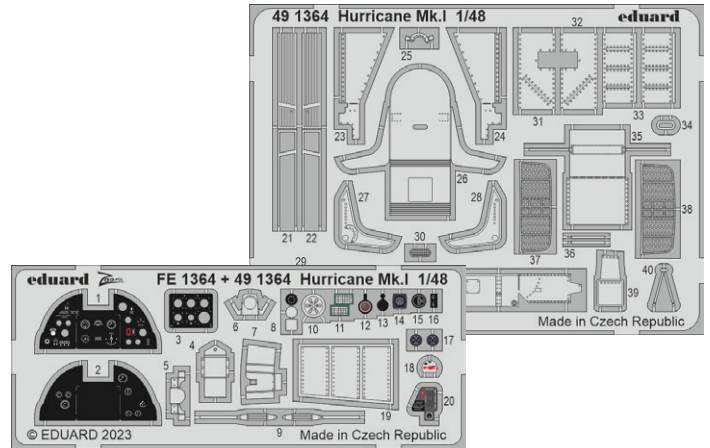

481115 Do 335A bomb bay
1/48 Tamiya

481117 F-4E reinforcement straps & formation lights
1/48 Meng

491362 Mi-4A
1/48 Trumpeter

491364 Hurricane Mk.I
1/48 Hobby Boss

73803 Mosquito PR.XVI
1/72 Airfix

33354 F-35A seatbelts STEEL
1/32 Trumpeter