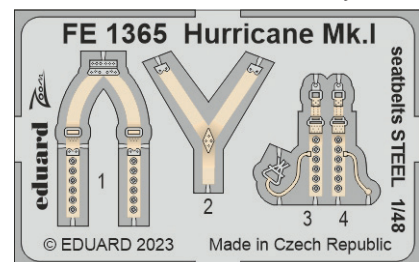

33356 A-20G seatbelts STEEL 1/32
HKM

FE1362 Mi-4A
1/48 Trumpeter

FE1363 Mi-4A seatbelts STEEL
1/48 Trumpeter

FE1364 Hurricane Mk.I
1/48 Hobby Boss

FE1365 Hurricane Mk.I seatbelts STEEL
1/48 Hobby Boss

FE1367 MiG-17F seatbelts STEEL
1/48 Ammo