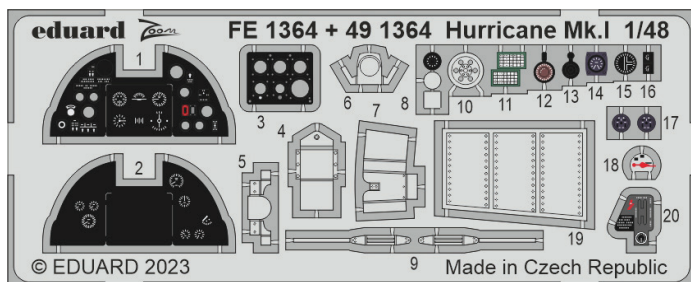

33356 A-20G seatbelts STEEL 1/32
HKM

FE1362 Mi-4A
1/48 Trumpeter

FE1363 Mi-4A seatbelts STEEL
1/48 Trumpeter

FE1364 Hurricane Mk.I
1/48 Hobby Boss

FE1365 Hurricane Mk.I seatbelts STEEL
1/48 Hobby Boss

FE1367 MiG-17F seatbelts STEEL
1/48 Ammo