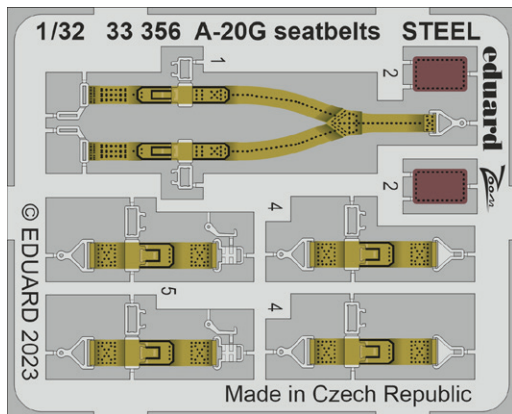

FE1362 Mi-4A
1/48 Trumpeter