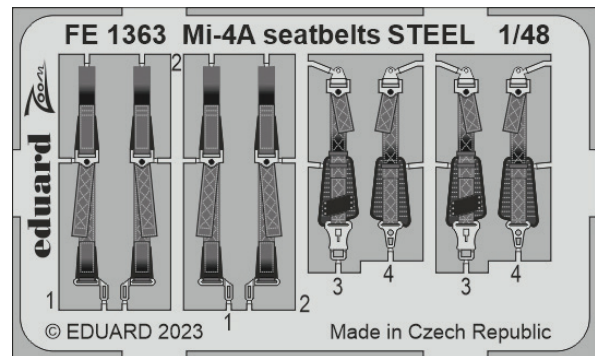

FE1363 Mi-4A seatbelts STEEL
1/48 Trumpeter