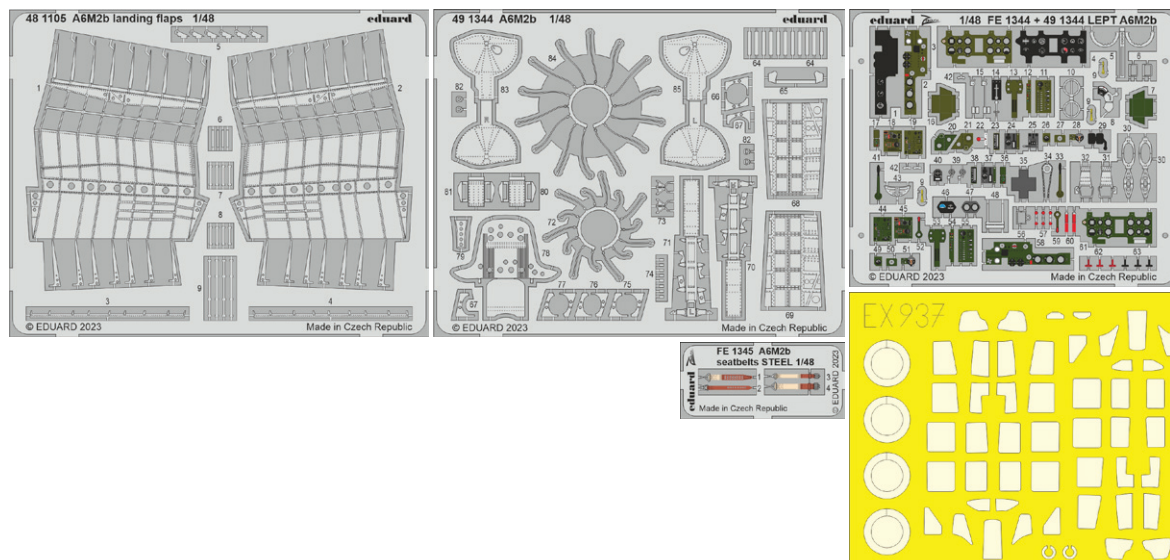

BIG49371 A6M2b 1/48 Academy

- 481105 A6M2b landing flaps 1/48
- 491344 A6M2b 1/48
- FE1345 A6M2b seatbelts STEEL 1/48
- EX937 A6M2b TFace 1/48