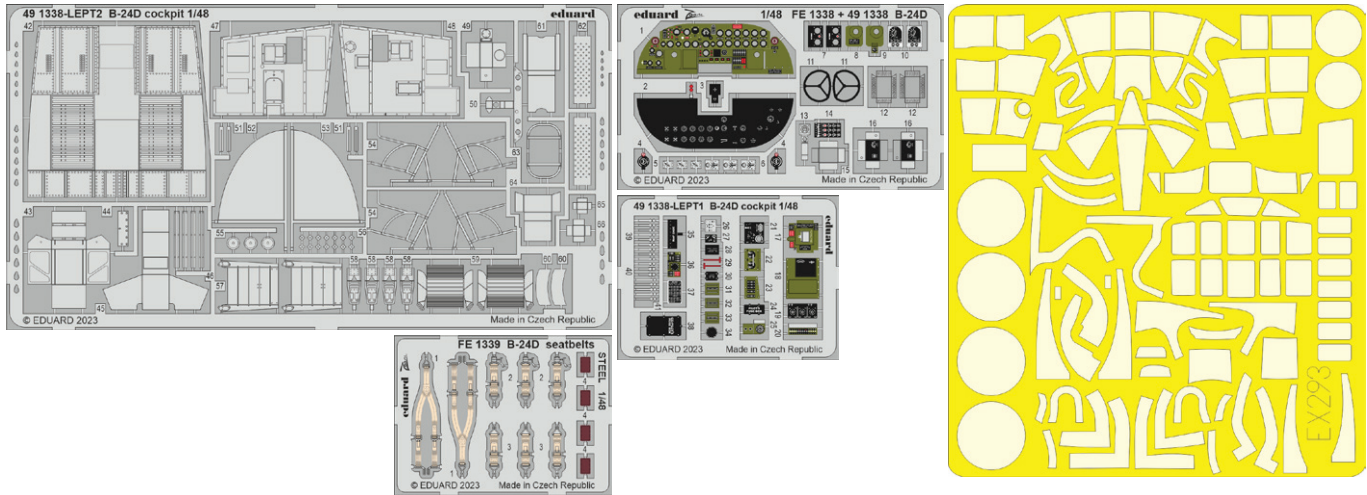

BIG49372 B-24D PART I 1/48 Revell

- 491338 B-24D cockpit 1/48
- FE1339 B-24D seatbelts STEEL 1/48
- EX293 B-24D 1/48