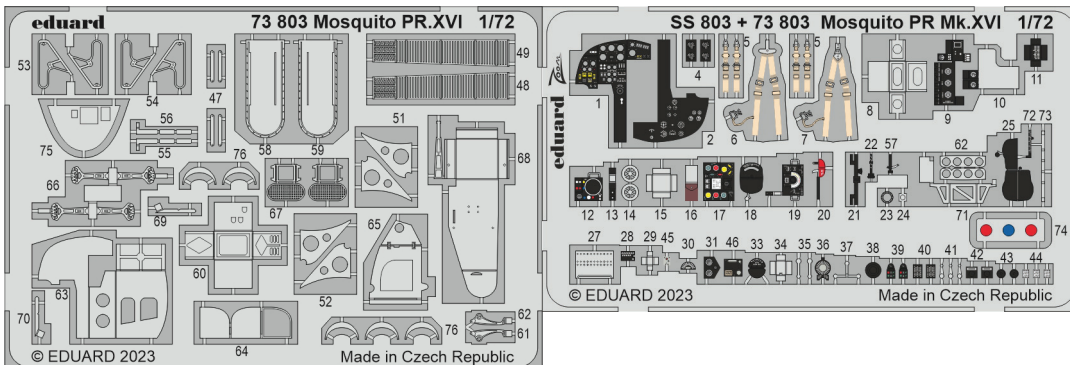

481115 Do 335A bomb bay
1/48 Tamiya

481117 F-4E reinforcement straps & formation lights
1/48 Meng

491362 Mi-4A
1/48 Trumpeter

491364 Hurricane Mk.I
1/48 Hobby Boss

73803 Mosquito PR.XVI
1/72 Airfix

33354 F-35A seatbelts STEEL
1/32 Trumpeter