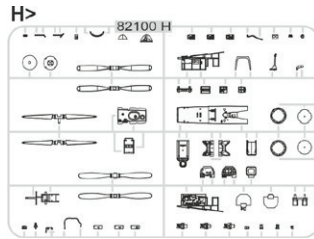

ČÁSTI STAVEBNICE