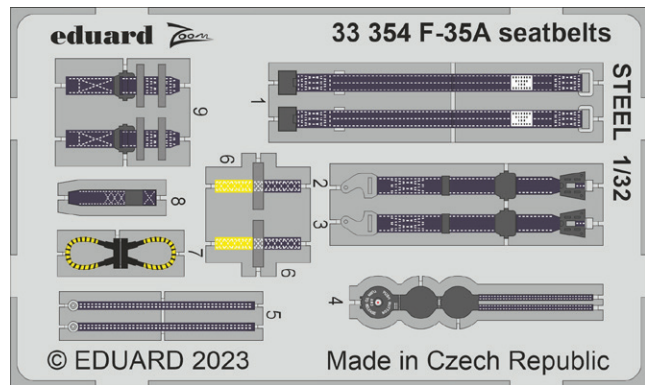

481115 Do 335A bomb bay
1/48 Tamiya

481117 F-4E reinforcement straps & formation lights
1/48 Meng

491362 Mi-4A
1/48 Trumpeter

491364 Hurricane Mk.I
1/48 Hobby Boss

73803 Mosquito PR.XVI
1/72 Airfix

33354 F-35A seatbelts STEEL
1/32 Trumpeter