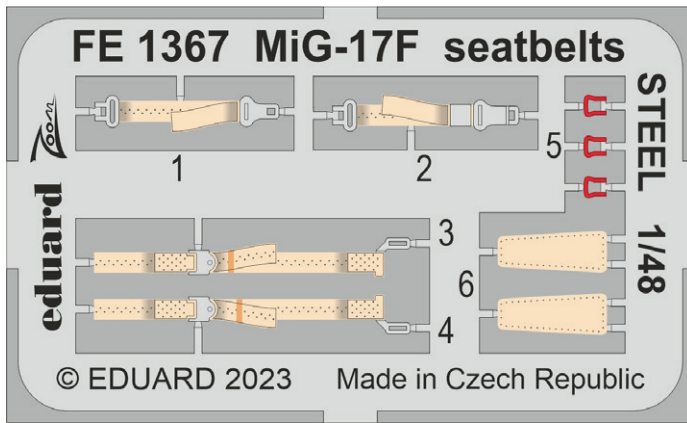

33356 A-20G seatbelts STEEL 1/32
HKM

FE1362 Mi-4A
1/48 Trumpeter

FE1363 Mi-4A seatbelts STEEL
1/48 Trumpeter

FE1364 Hurricane Mk.I
1/48 Hobby Boss

FE1365 Hurricane Mk.I seatbelts STEEL
1/48 Hobby Boss

FE1367 MiG-17F seatbelts STEEL
1/48 Ammo