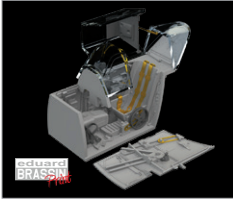

632196 Spitfire Mk.Ia exhaust
stacks PRINT 1/32 Kotare

DETAIL

648866 Anson Mk.I engines
PRINT 1/48 Airfix

DETAIL

648868 Mi-8MT wheels
1/48 Trumpeter

DETAIL

648872 P-51D/K radiator
PRINT 1/48 Eduard

DETAIL