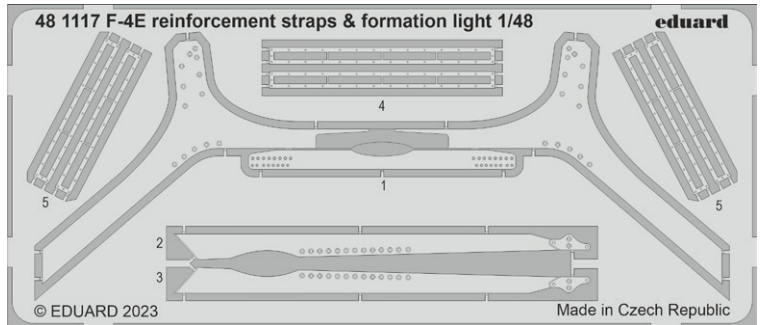

481117 F-4E reinforcement straps & formation lights
1/48 Meng