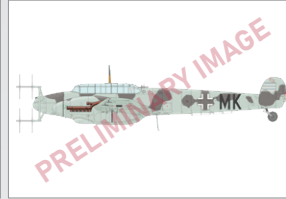

DETAIL

8405 **Bf 110G-4**
1/48 Weekend edition

DETAIL

82115 **Bf 109F-2**
1/48 ProfiPACK **Re-release**

DETAIL

MASKY

JX313	F-35A	1/32	Trumpeter
JX314	F-35A TFace	1/32	Trumpeter
JX315	A-20G	1/32	HKM
JX316	A-20G TFace	1/32	HKM
EX953	P-51D surface panels	1/48	Eduard
EX954	P-51D national insignia	1/48	Eduard
EX955	A6M2 Model 21 national insignia	1/48	Eduard
EX956	F-4E surface panels	1/48	Meng
EX957	MiG-17F	1/48	Ammo
EX958	MiG-17F TFace	1/48	Ammo
EX959	Hurricane Mk.I TFace	1/48	Hobby Boss
EX960	Mi-4A	1/48	Trumpeter
EX961	Mi-4A TFace	1/48	Trumpeter
EX962	F-4E wheel bays	1/48	Meng
EX963	Bf 110G-4 Weekend	1/48	Eduard
CX649	Mosquito PR.XVI	1/72	Airfix