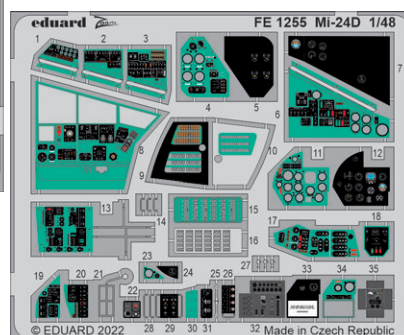

36477 Panzer II Ausf.F
1/35 Academy

481078 Mi-24D cargo interior
1/48 Trumpeter

491249 Su-27
1/48 Great Wall Hobby

491253 F/A-18F
1/48 Meng

491255 Mi-24D
1/48 Trumpeter

72719 Wellington Mk.II bomb bay
1/72 Airfix