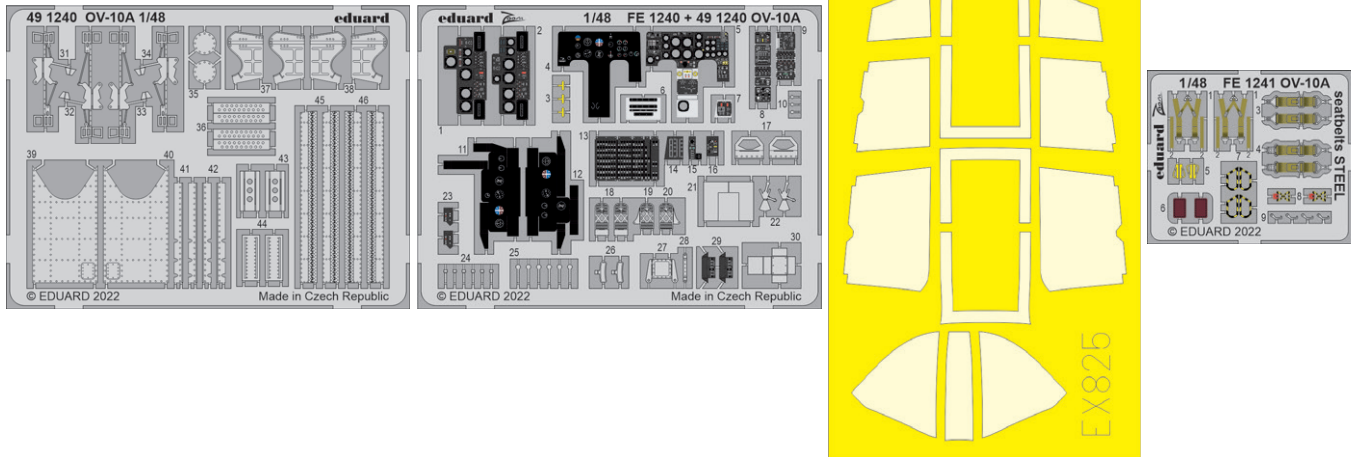

BIG49317 OV-10A 1/48 ICM

- 491240 OV-10A 1/48
- FE1241 OV-10A seatbelts STEEL 1/48
- EX825 OV-10A 1/48