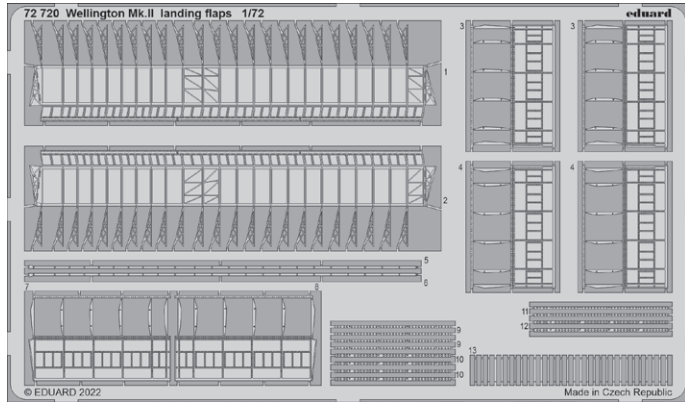

72720 Wellington Mk.II landing flaps
1/72 Airfix