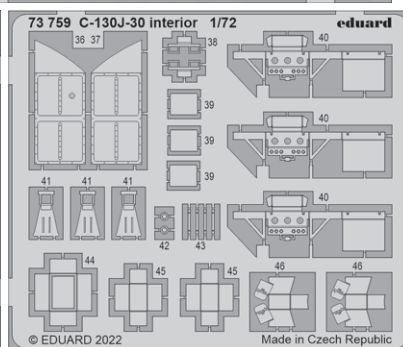

BIG72168 C-130J-30 PART I 1/72 Zvezda

- 72718 C-130J-30 exterior 1/72
- 73759 C-130J-30 interior 1/72
- CX617 C-130J-30 1/72