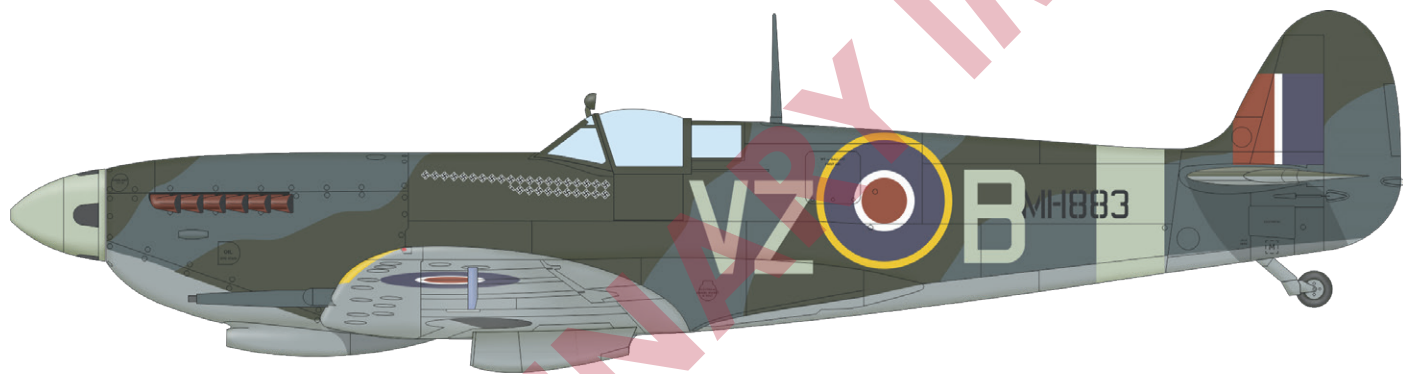

648119 Spitfire wheels - 5 spoke, smooth tire (Brassin)

648120 Spitfire - radio compartment (Brassin)

648124 Spitfire undercarriage legs BRONZE (Brassin)

648306 Spitfire Mk.IX top cowl late (Brassin)

ČÁSTI STAVEBNICE