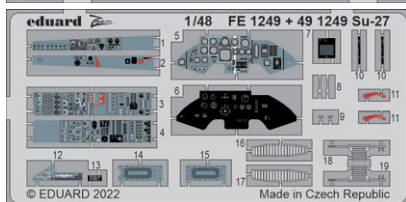

36477 Panzer II Ausf.F
1/35 Academy

481078 Mi-24D cargo interior
1/48 Trumpeter

491249 Su-27
1/48 Great Wall Hobby

491253 F/A-18F
1/48 Meng

491255 Mi-24D
1/48 Trumpeter

72719 Wellington Mk.II bomb bay
1/72 Airfix