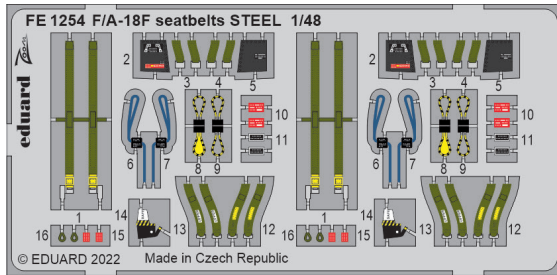

FE1254 F/A-18F seatbelts STEEL
1/48 Meng