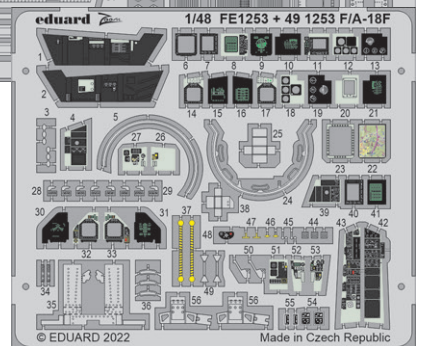

36477 Panzer II Ausf.F
1/35 Academy

481078 Mi-24D cargo interior
1/48 Trumpeter

491249 Su-27
1/48 Great Wall Hobby

491253 F/A-18F
1/48 Meng

491255 Mi-24D
1/48 Trumpeter

72719 Wellington Mk.II bomb bay
1/72 Airfix