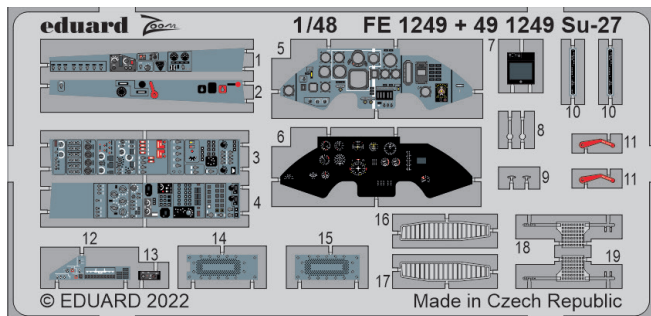

72720 Wellington Mk.II landing flaps
1/72 Airfix

73764 F-4D
1/72 Fine Molds

73766 Wellington Mk.II
1/72 Airfix

FE1249 Su-27
1/48 Great Wall Hobby

FE1250 Su-27 seatbelts STEEL
1/48 Great Wall Hobby

FE1252 SR-71A seatbelts STEEL
1/48 Revell