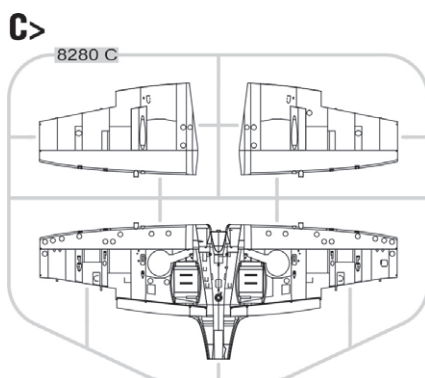

648119 Spitfire wheels - 5 spoke, smooth tire (Brassin)

648120 Spitfire - radio compartment (Brassin)

648124 Spitfire undercarriage legs BRONZE (Brassin)

648306 Spitfire Mk.IX top cowl late (Brassin)

ČÁSTI STAVEBNICE