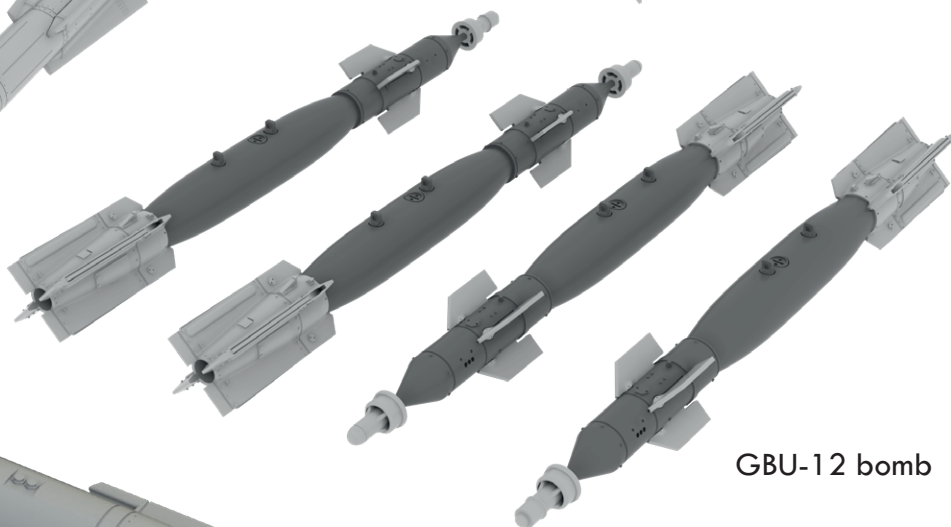

AIM-9M/L Sidewinder

AIM-7M Sparrow

Mk.82 bombs

AIM-54C Phoenix

GBU-12 bomb

AN/AAQ-14 LANTIRN pod

BIG33141 P-51D 1/32 Revell

- 32475 P-51D-15 exterior 1/32
- 32420 P-51D undercarriage 1/32
- 32993 P-51D-15 interior 1/32
- 33187 P-51D seatbelts STEEL 1/32
- JX210 P-51D 1/32