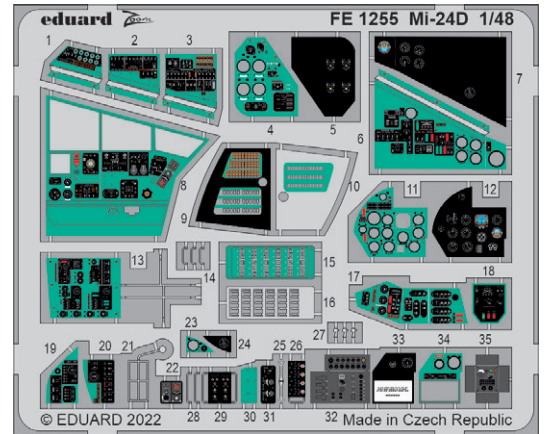

FE1255 Mi-24D
1/48 Trumpeter