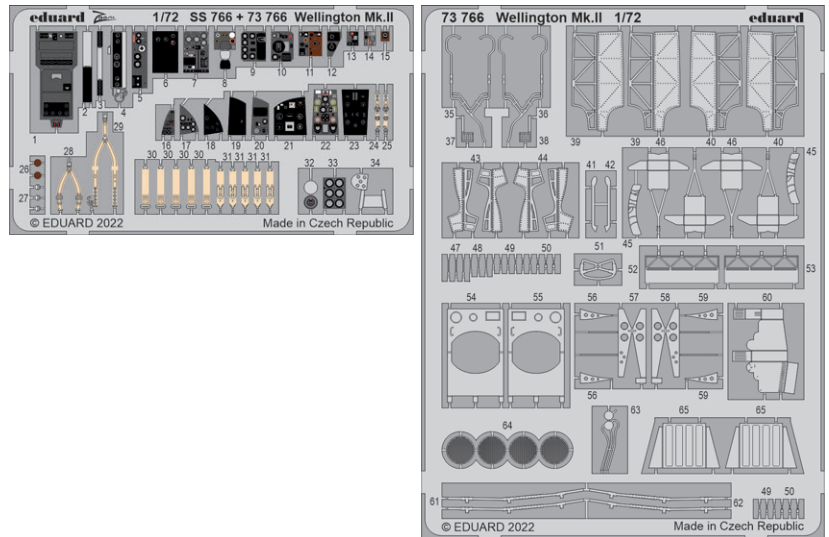

73766 Wellington Mk.II
1/72 Airfix