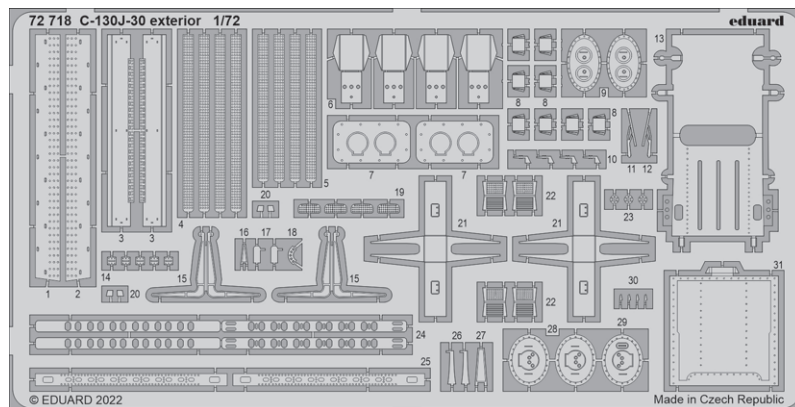

BIG72168 C-130J-30 PART I 1/72 Zvezda

- 72718 C-130J-30 exterior 1/72
- 73759 C-130J-30 interior 1/72
- CX617 C-130J-30 1/72