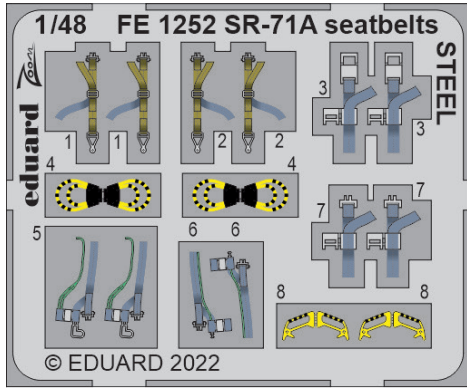

72720 Wellington Mk.II landing flaps
1/72 Airfix

73764 F-4D
1/72 Fine Molds

73766 Wellington Mk.II
1/72 Airfix

FE1249 Su-27
1/48 Great Wall Hobby

FE1250 Su-27 seatbelts STEEL
1/48 Great Wall Hobby

FE1252 SR-71A seatbelts STEEL
1/48 Revell