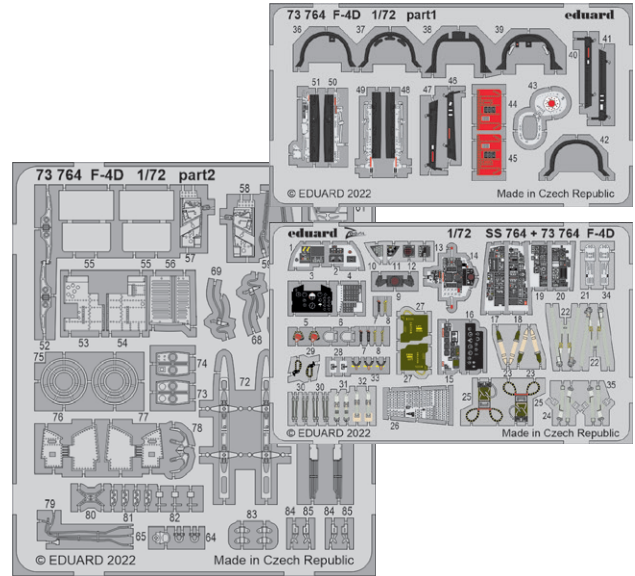

73764 F-4D
1/72 Fine Molds