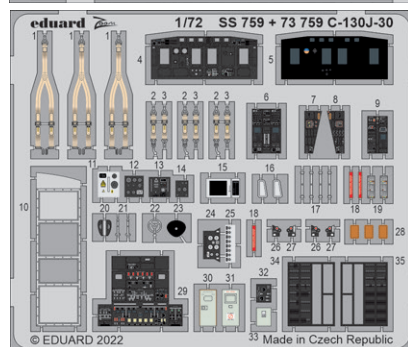

BIG72168 C-130J-30 PART I 1/72 Zvezda

- 72718 C-130J-30 exterior 1/72
- 73759 C-130J-30 interior 1/72
- CX617 C-130J-30 1/72