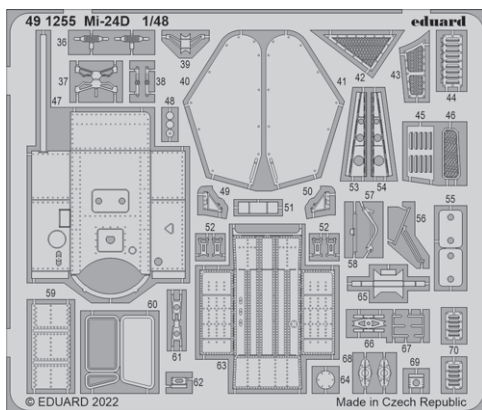

36477 Panzer II Ausf.F
1/35 Academy

481078 Mi-24D cargo interior
1/48 Trumpeter

491249 Su-27
1/48 Great Wall Hobby

491253 F/A-18F
1/48 Meng

491255 Mi-24D
1/48 Trumpeter

72719 Wellington Mk.II bomb bay
1/72 Airfix