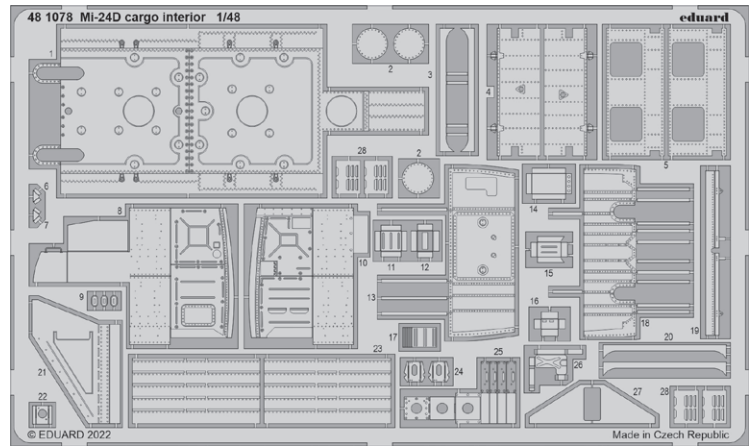

36477 Panzer II Ausf.F
1/35 Academy

481078 Mi-24D cargo interior
1/48 Trumpeter

491249 Su-27
1/48 Great Wall Hobby

491253 F/A-18F
1/48 Meng

491255 Mi-24D
1/48 Trumpeter

72719 Wellington Mk.II bomb bay
1/72 Airfix