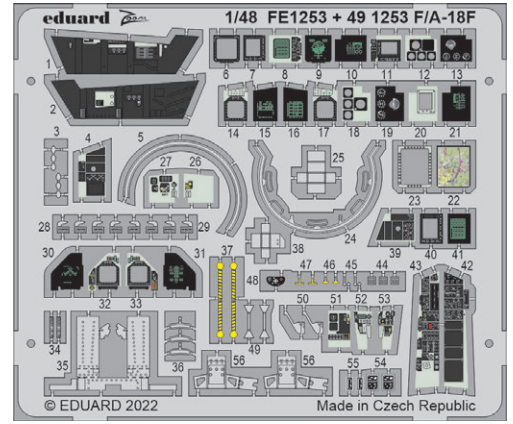

FE1253 F/A-18F
1/48 Meng