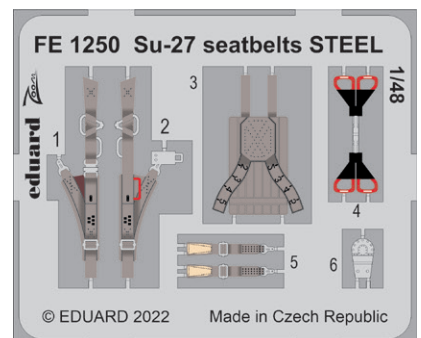

72720 Wellington Mk.II landing flaps
1/72 Airfix

73764 F-4D
1/72 Fine Molds

73766 Wellington Mk.II
1/72 Airfix

FE1249 Su-27
1/48 Great Wall Hobby

FE1250 Su-27 seatbelts STEEL
1/48 Great Wall Hobby

FE1252 SR-71A seatbelts STEEL
1/48 Revell