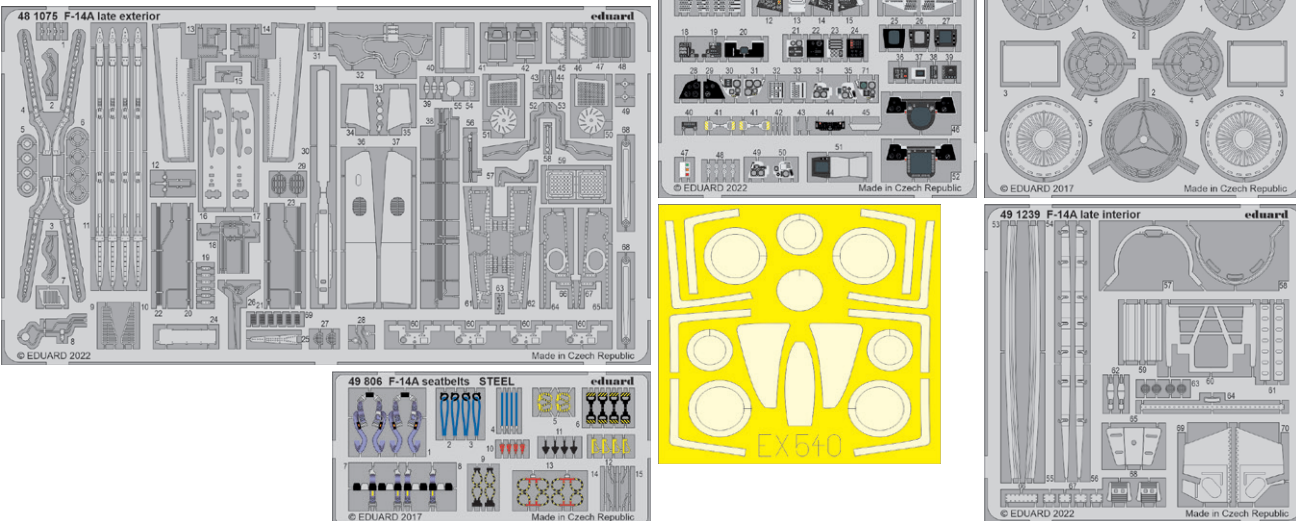

BIG49318 F-14A late 1/48 Tamiya

- 48910 F-14A engines
- 481075 F-14A late exterior 1/48
- 49806 F-14A seatbelts STEEL
- 491239 F-14A late interior 1/48
- EX540 F-14A 1/48