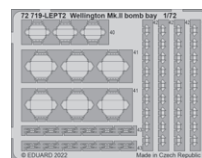

36477 Panzer II Ausf.F
1/35 Academy

481078 Mi-24D cargo interior
1/48 Trumpeter

491249 Su-27
1/48 Great Wall Hobby

491253 F/A-18F
1/48 Meng

491255 Mi-24D
1/48 Trumpeter

72719 Wellington Mk.II bomb bay
1/72 Airfix