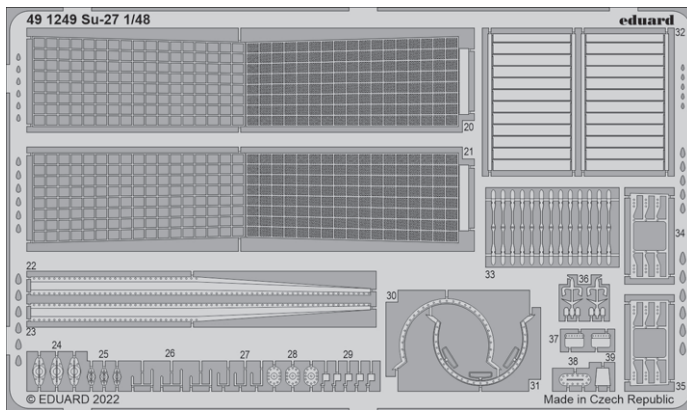

36477 Panzer II Ausf.F
1/35 Academy

481078 Mi-24D cargo interior
1/48 Trumpeter

491249 Su-27
1/48 Great Wall Hobby

491253 F/A-18F
1/48 Meng

491255 Mi-24D
1/48 Trumpeter

72719 Wellington Mk.II bomb bay
1/72 Airfix