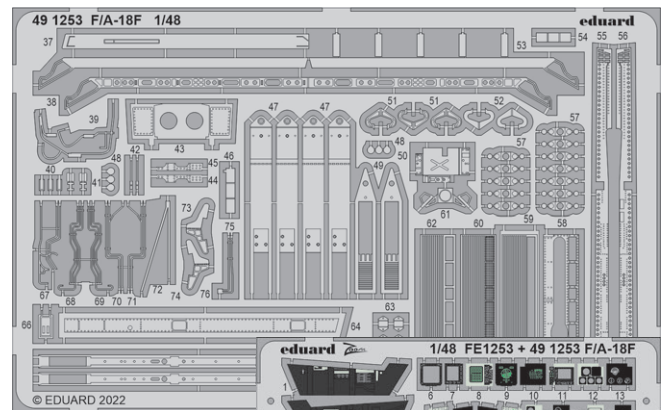

36477 Panzer II Ausf.F
1/35 Academy

481078 Mi-24D cargo interior
1/48 Trumpeter

491249 Su-27
1/48 Great Wall Hobby

491253 F/A-18F
1/48 Meng

491255 Mi-24D
1/48 Trumpeter

72719 Wellington Mk.II bomb bay
1/72 Airfix