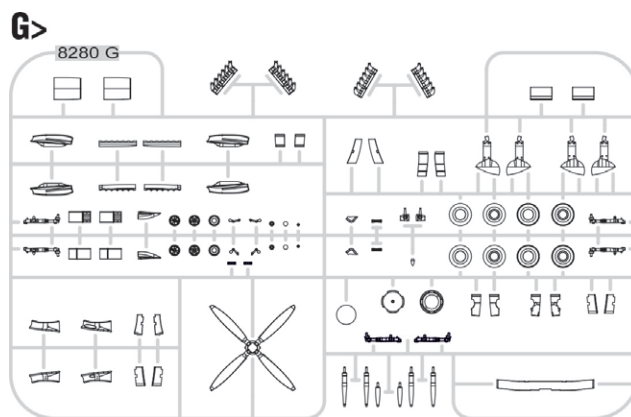

648119 Spitfire wheels - 5 spoke, smooth tire (Brassin)

648120 Spitfire - radio compartment (Brassin)

648124 Spitfire undercarriage legs BRONZE (Brassin)

648306 Spitfire Mk.IX top cowl late (Brassin)

ČÁSTI STAVEBNICE