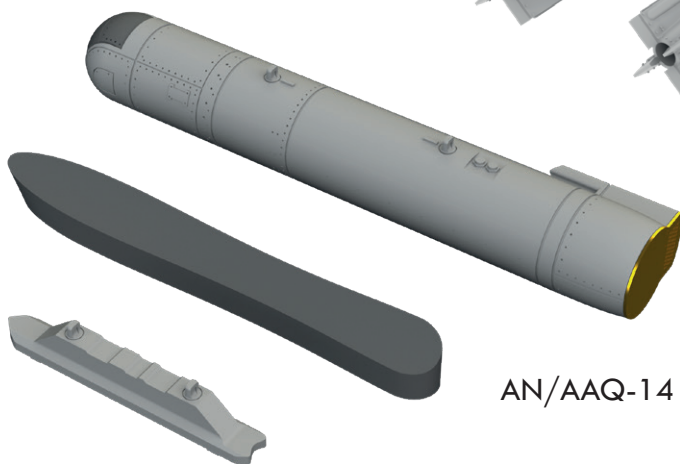

AIM-9M/L Sidewinder

AIM-7M Sparrow

Mk.82 bombs

AIM-54C Phoenix

GBU-12 bomb

AN/AAQ-14 LANTIRN pod

BIG33141 P-51D 1/32 Revell

- 32475 P-51D-15 exterior 1/32
- 32420 P-51D undercarriage 1/32
- 32993 P-51D-15 interior 1/32
- 33187 P-51D seatbelts STEEL 1/32
- JX210 P-51D 1/32