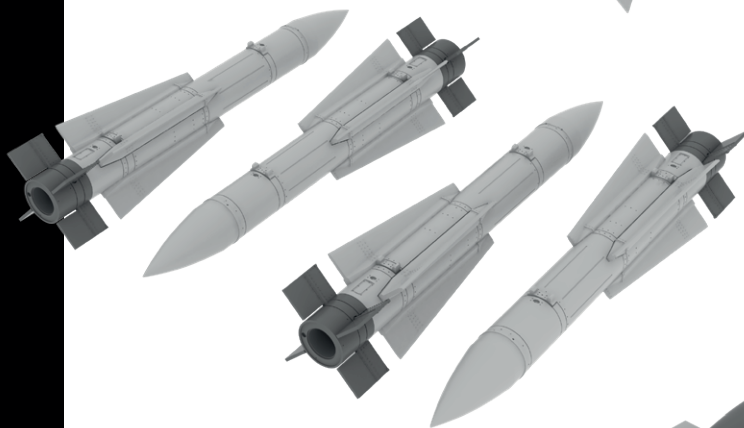

AIM-9M/L Sidewinder

AIM-7M Sparrow

Mk.82 bombs

AIM-54C Phoenix

GBU-12 bomb

AN/AAQ-14 LANTIRN pod

BIG33141 P-51D 1/32 Revell

- 32475 P-51D-15 exterior 1/32
- 32420 P-51D undercarriage 1/32
- 32993 P-51D-15 interior 1/32
- 33187 P-51D seatbelts STEEL 1/32
- JX210 P-51D 1/32