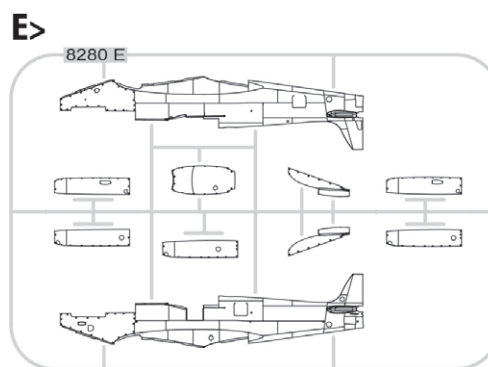

648119 Spitfire wheels - 5 spoke, smooth tire (Brassin)

648120 Spitfire - radio compartment (Brassin)

648124 Spitfire undercarriage legs BRONZE (Brassin)

648306 Spitfire Mk.IX top cowl late (Brassin)

ČÁSTI STAVEBNICE