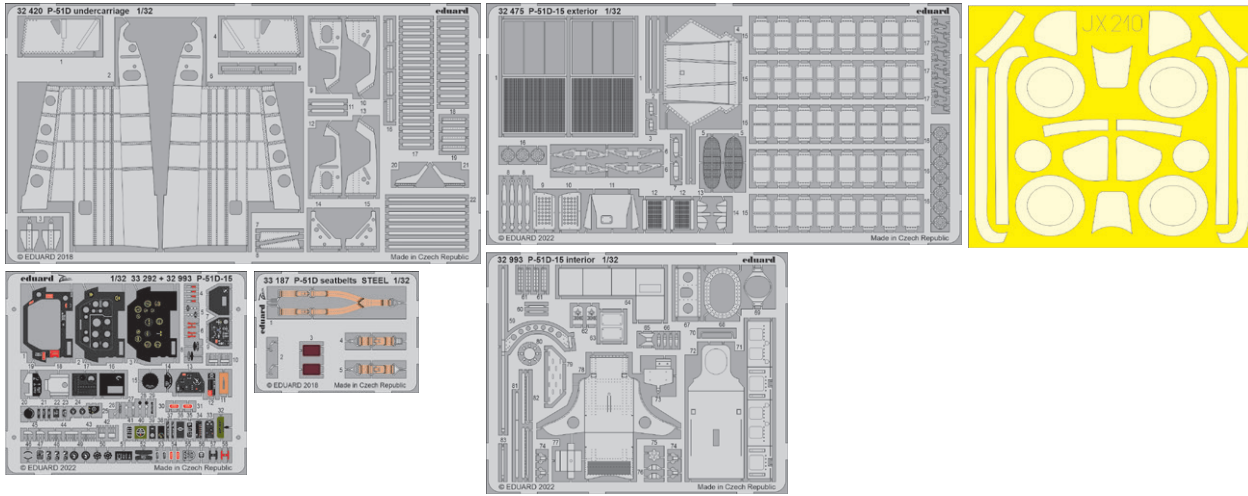

AIM-9M/L Sidewinder

AIM-7M Sparrow

Mk.82 bombs

AIM-54C Phoenix

GBU-12 bomb

AN/AAQ-14 LANTIRN pod

BIG33141 P-51D 1/32 Revell

- 32475 P-51D-15 exterior 1/32
- 32420 P-51D undercarriage 1/32
- 32993 P-51D-15 interior 1/32
- 33187 P-51D seatbelts STEEL 1/32
- JX210 P-51D 1/32