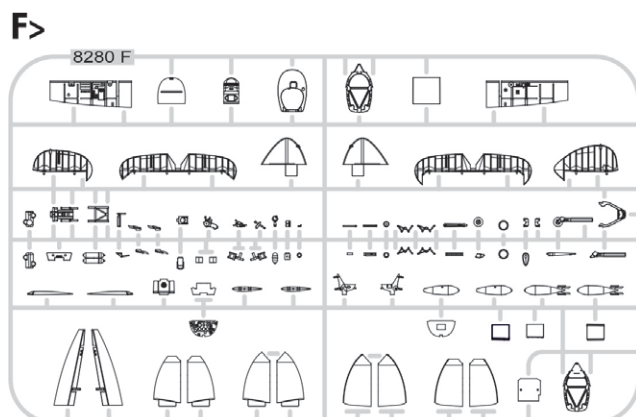

648119 Spitfire wheels - 5 spoke, smooth tire (Brassin)

648120 Spitfire - radio compartment (Brassin)

648124 Spitfire undercarriage legs BRONZE (Brassin)

648306 Spitfire Mk.IX top cowl late (Brassin)

ČÁSTI STAVEBNICE