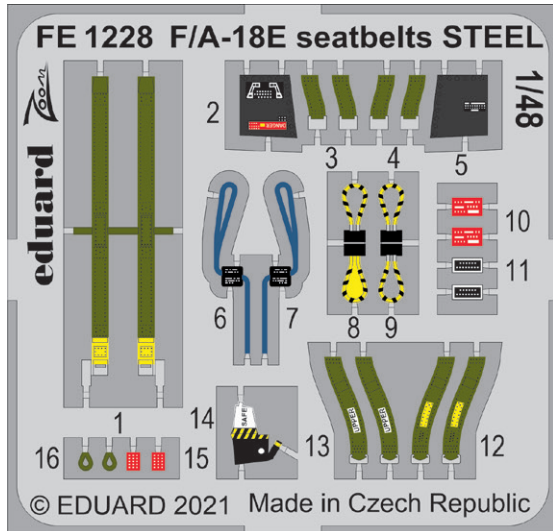

# STEELBELTS

33289 AH-1G late seatbelts STEEL  
1/32 ICM

FE1226 Chipmunk T.10 seatbelts STEEL  
1/48 Airfix

FE1228 F/A-18E seatbelts STEEL  
1/48 Hobby Boss

FE1230 CH-47A seatbelts STEEL  
1/48 Hobby Boss