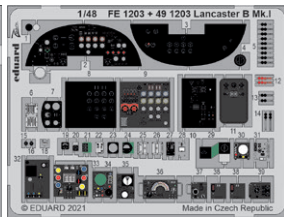

BIG49307 Lancaster B Mk.I PART I 1/48 HKM

- 481059 Lancaster B Mk.I radiators 1/48
- 491203 Lancaster B Mk.I cockpit 1/48
- FE1202 Lancaster B Mk.I seatbelts STEEL 1/48
- EX792 Lancaster B Mk.I 1/48