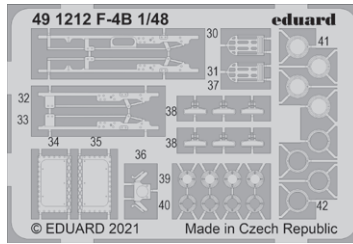

BIG49306 F-4B 1/48 Tamiya

- 49103 Remove Before Flight STEEL 1/48
- 491212 F-4B 1/48
- FE1213 F-4B seatbelts STEEL 1/48
- EX802 F-4B 1/48