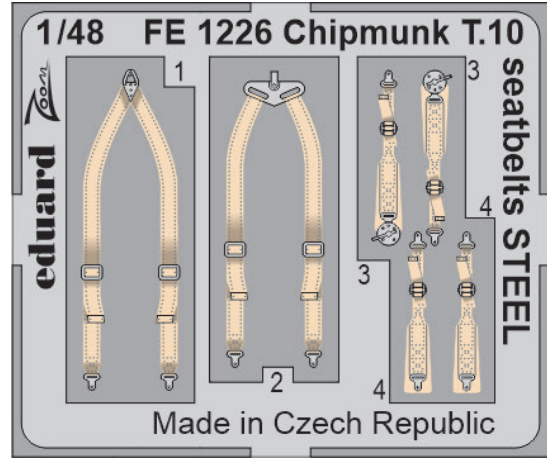

FE1226 Chipmunk T.10 seatbelts STEEL
1/48 Airfix