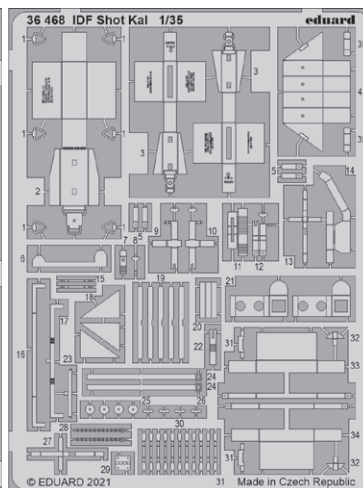

BIG35100 IDF Shot Kal 1/35 Amusing Hobby

- 36415 Israeli flags 1/35
- 36468 IDF Shot Kal 1/35
- 36469 IDF Shot Kal turret boxes 1/35