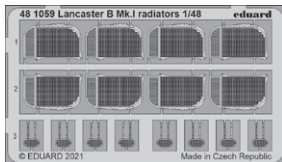

BIG49307 Lancaster B Mk.I PART I 1/48 HKM

- 481059 Lancaster B Mk.I radiators 1/48
- 491203 Lancaster B Mk.I cockpit 1/48
- FE1202 Lancaster B Mk.I seatbelts STEEL 1/48
- EX792 Lancaster B Mk.I 1/48