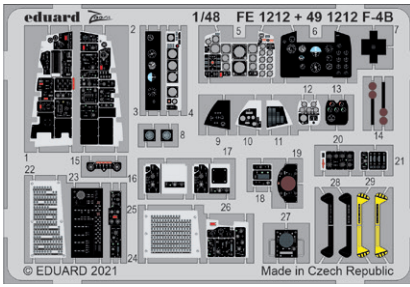

BIG49306 F-4B 1/48 Tamiya

- 49103 Remove Before Flight STEEL 1/48
- 491212 F-4B 1/48
- FE1213 F-4B seatbelts STEEL 1/48
- EX802 F-4B 1/48