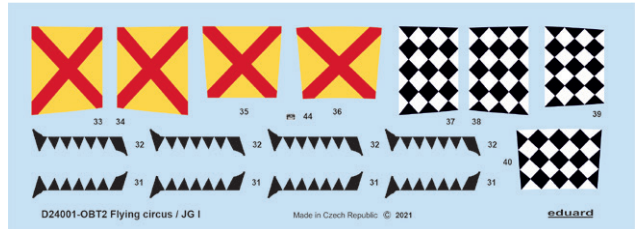

# STEELBELTS

33289 AH-1G late seatbelts STEEL  
1/32 ICM

FE1226 Chipmunk T.10 seatbelts STEEL  
1/48 Airfix

FE1228 F/A-18E seatbelts STEEL  
1/48 Hobby Boss

FE1230 CH-47A seatbelts STEEL  
1/48 Hobby Boss