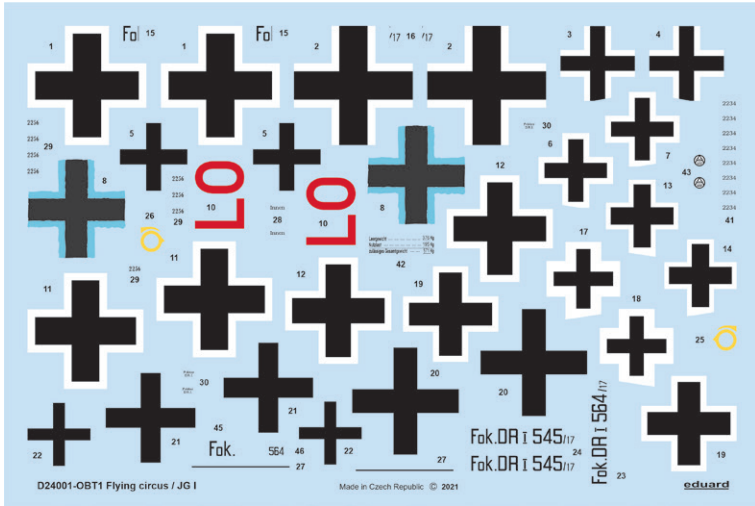

# STEELBELTS

33289 AH-1G late seatbelts STEEL  
1/32 ICM

FE1226 Chipmunk T.10 seatbelts STEEL  
1/48 Airfix

FE1228 F/A-18E seatbelts STEEL  
1/48 Hobby Boss

FE1230 CH-47A seatbelts STEEL  
1/48 Hobby Boss