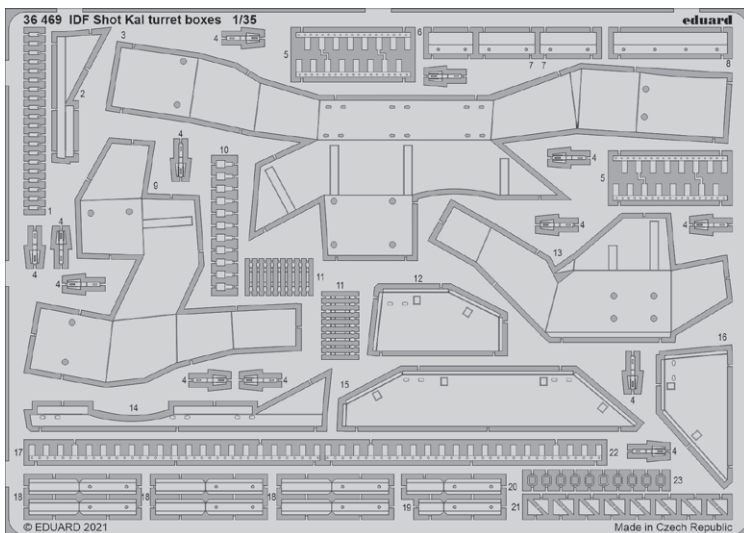

BIG35100 IDF Shot Kal 1/35 Amusing Hobby

- 36415 Israeli flags 1/35
- 36468 IDF Shot Kal 1/35
- 36469 IDF Shot Kal turret boxes 1/35