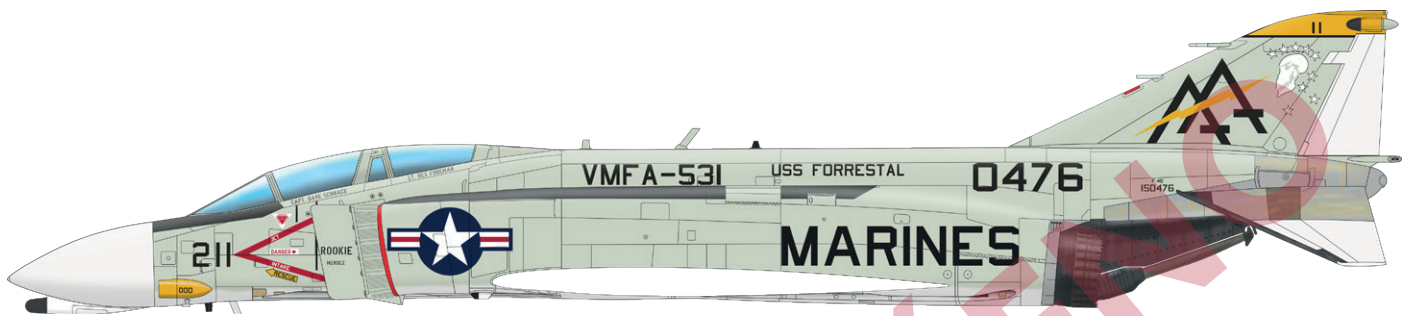

BuNo. 150476, VMFA-531 Grey Ghosts, AA211, USS Forrestal, 1972/1973, Mediterranean cruise