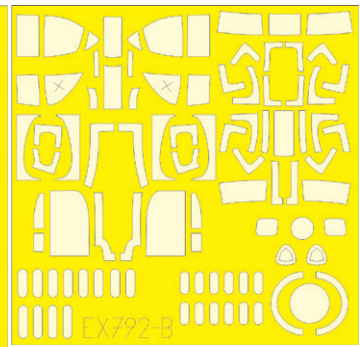

BIG49307 Lancaster B Mk.I PART I 1/48 HKM

- 481059 Lancaster B Mk.I radiators 1/48
- 491203 Lancaster B Mk.I cockpit 1/48
- FE1202 Lancaster B Mk.I seatbelts STEEL 1/48
- EX792 Lancaster B Mk.I 1/48