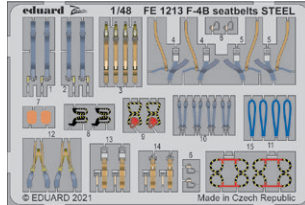

BIG49306 F-4B 1/48 Tamiya

- 49103 Remove Before Flight STEEL 1/48
- 491212 F-4B 1/48
- FE1213 F-4B seatbelts STEEL 1/48
- EX802 F-4B 1/48