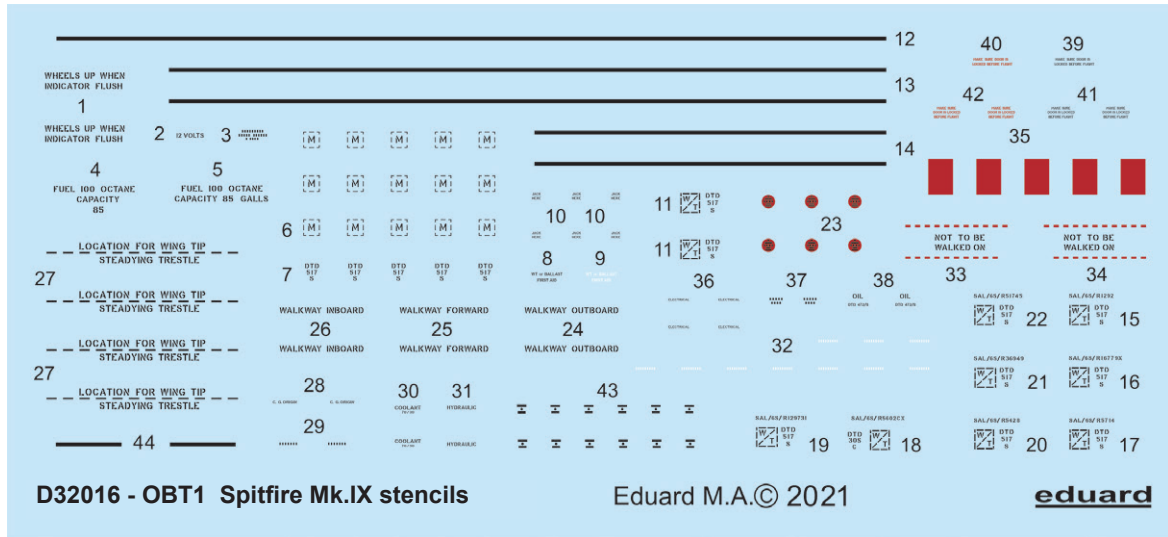

BuNo. 150476, VMFA-531 Grey Ghosts, AA211, USS Forrestal, 1972/1973, Mediterranean cruise