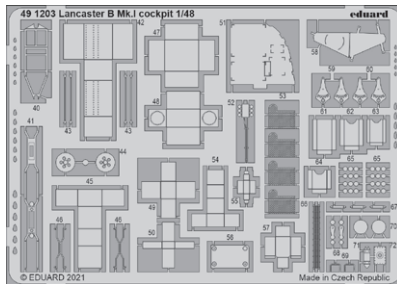

BIG49307 Lancaster B Mk.I PART I 1/48 HKM

- 481059 Lancaster B Mk.I radiators 1/48
- 491203 Lancaster B Mk.I cockpit 1/48
- FE1202 Lancaster B Mk.I seatbelts STEEL 1/48
- EX792 Lancaster B Mk.I 1/48