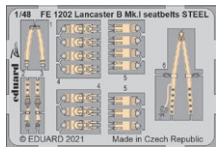

BIG49307 Lancaster B Mk.I PART I 1/48 HKM

- 481059 Lancaster B Mk.I radiators 1/48
- 491203 Lancaster B Mk.I cockpit 1/48
- FE1202 Lancaster B Mk.I seatbelts STEEL 1/48
- EX792 Lancaster B Mk.I 1/48