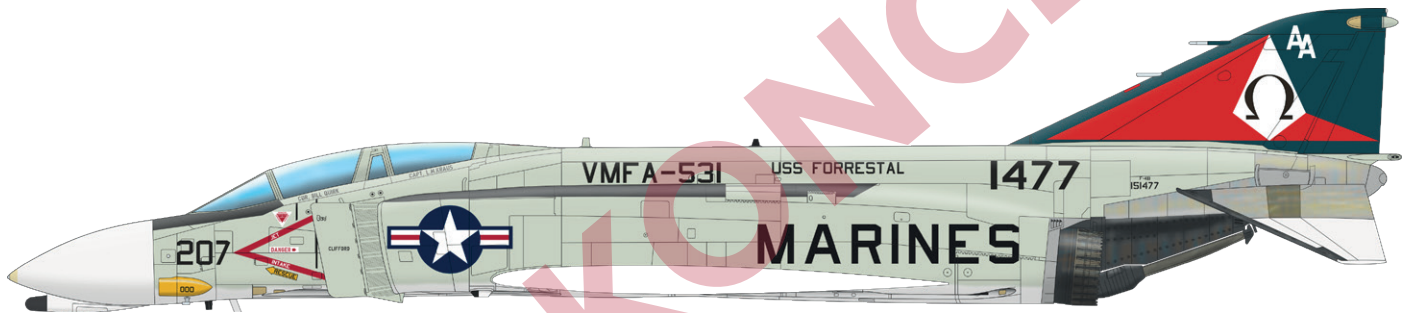

BuNo. 151477 with 892 Sqn. emblem on Fin, VMFA-531 Grey Ghosts, AA207, HMS Ark Royal Cross-deck, 23 February - 6 March 1973, Grand Harbor, Valetta, Malta