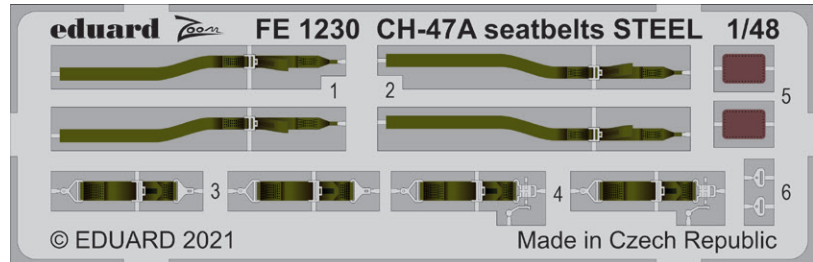

# STEELBELTS

33289 AH-1G late seatbelts STEEL  
1/32 ICM

FE1226 Chipmunk T.10 seatbelts STEEL  
1/48 Airfix

FE1228 F/A-18E seatbelts STEEL  
1/48 Hobby Boss

FE1230 CH-47A seatbelts STEEL  
1/48 Hobby Boss