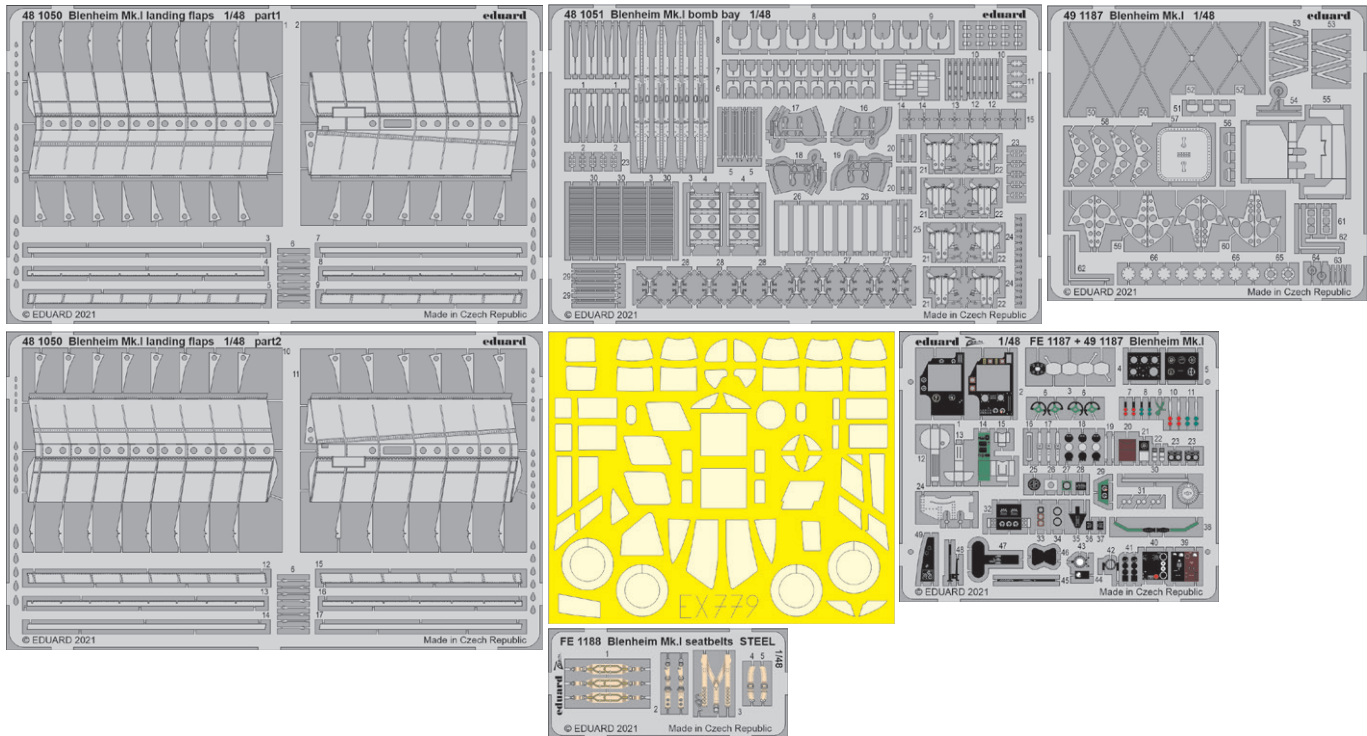

BIG49297 Blenheim Mk.I 1/48 Airfix

- 481050 Blenheim Mk.I landing flaps 1/48
- 481051 Blenheim Mk.I bomb bay 1/48
- 491187 Blenheim Mk.I 1/48
- FE1188 Blenheim Mk.I seatbelts STEEL 1/48
- EX779 Blenheim Mk.I 1/48