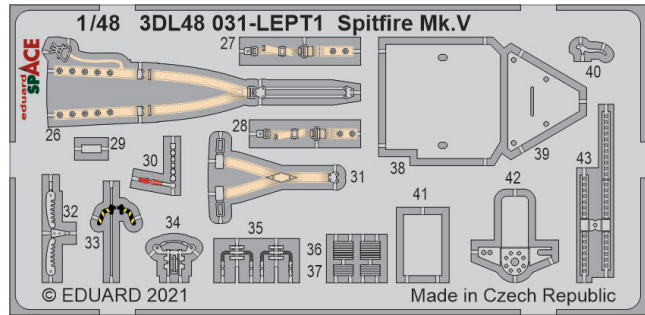

3DL48031 Spitfire Mk.V SPACE
1/48 Eduard