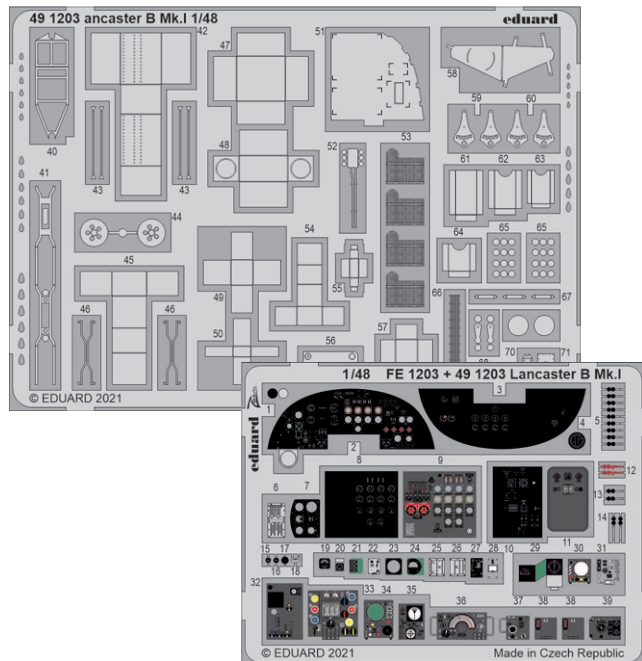

481058 Mi-24P exterior  
1/48 Zvezda

481064 Tempest Mk.II landing flaps  
1/48 Eduard/Special Hobby

481065 Spitfire Mk.V landing flaps  
1/48 Eduard

491203 Lancaster B Mk.I cockpit  
1/48 HKM

491204 Me 163B  
1/48 Gaspach Model