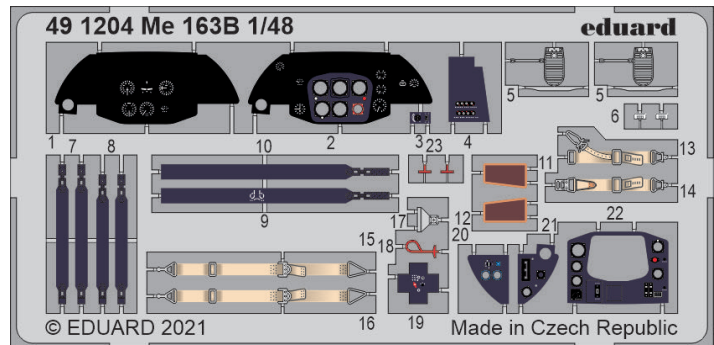

481058 Mi-24P exterior  
1/48 Zvezda

481064 Tempest Mk.II landing flaps  
1/48 Eduard/Special Hobby

481065 Spitfire Mk.V landing flaps  
1/48 Eduard

491203 Lancaster B Mk.I cockpit  
1/48 HKM

491204 Me 163B  
1/48 Gaspach Model