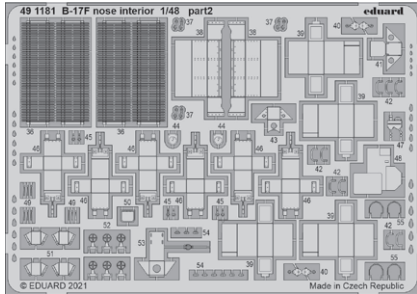

BIG49298 B-17F part I 1/48 HKM

- 491181 B-17F nose interior 1/48
- 491180 B-17F cockpit 1/48
- 491183 B-17F waist section 1/48
- FE1181 B-17F seatbelts STEEL 1/48
- EX777 B-17F 1/48