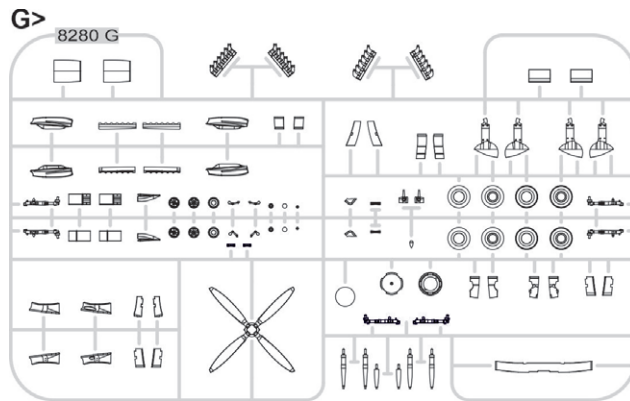

ČÁSTI STAVEBNICE