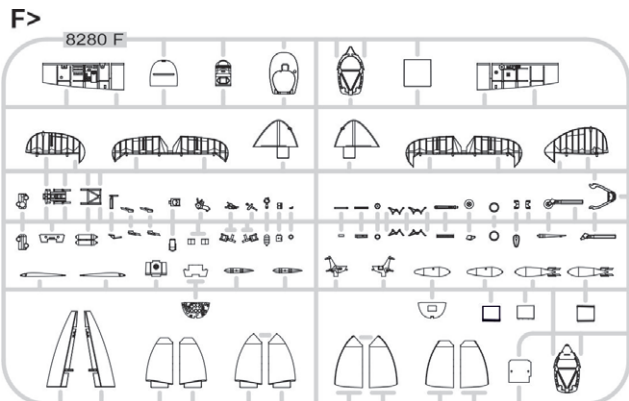

ČÁSTI STAVEBNICE