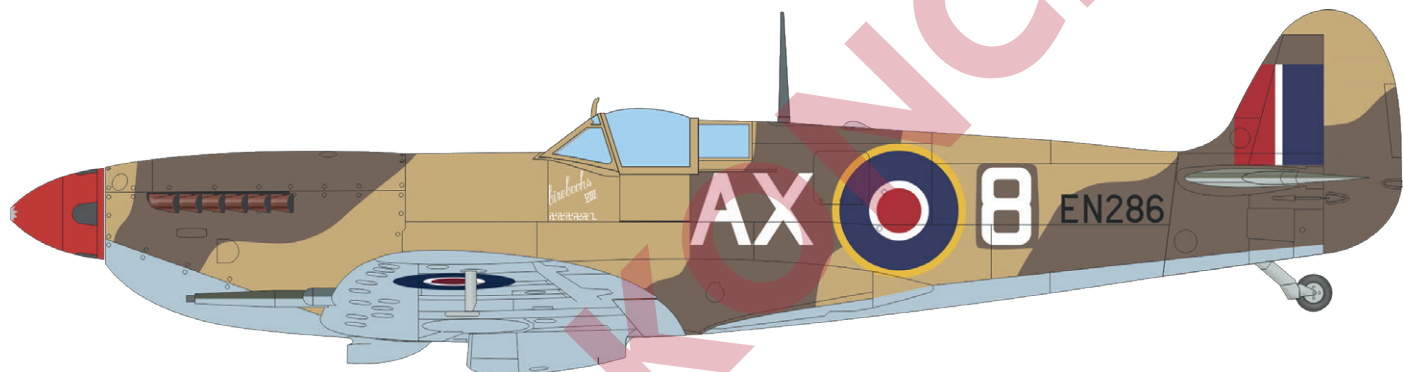

+ další jeden letoun