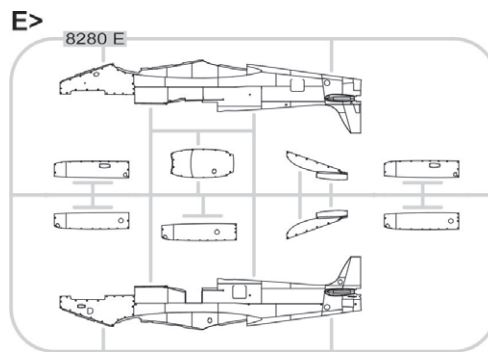

ČÁSTI STAVEBNICE