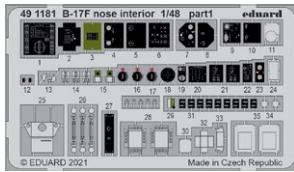

BIG49298 B-17F part I 1/48 HKM

- 491181 B-17F nose interior 1/48
- 491180 B-17F cockpit 1/48
- 491183 B-17F waist section 1/48
- FE1181 B-17F seatbelts STEEL 1/48
- EX777 B-17F 1/48