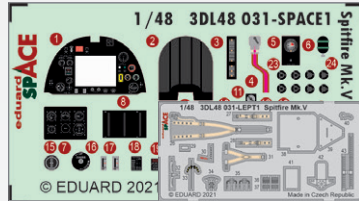

3DL48031 **Spitfire Mk.V SPACE** 1/48 Eduard (2 části)

DETAIL