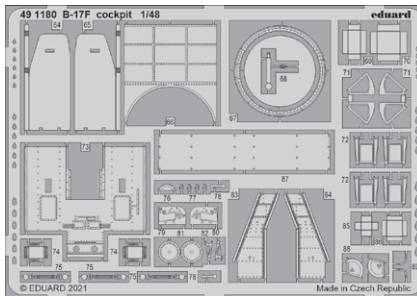

BIG49298 B-17F part I 1/48 HKM

- 491181 B-17F nose interior 1/48
- 491180 B-17F cockpit 1/48
- 491183 B-17F waist section 1/48
- FE1181 B-17F seatbelts STEEL 1/48
- EX777 B-17F 1/48