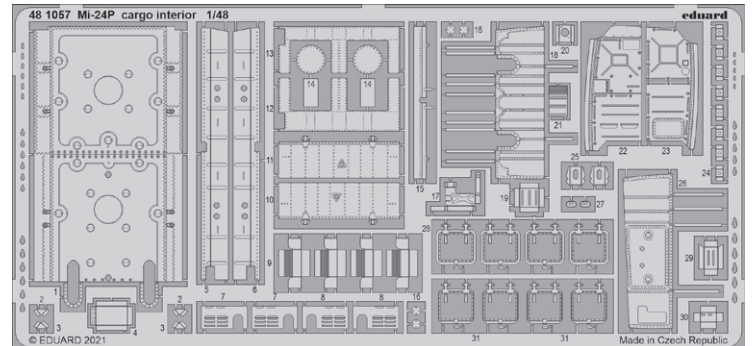

53267 USS Langley AV-3  
1/350 Trumpeter

53268 USS Langley AV-3 safety nets  
1/350 Trumpeter

32473 F-100C interior pt.2  
1/32 Trumpeter

32990 AH-1G  
1/32 ICM

36466 Cromwell Mk.IV  
1/35 Airfix

481057 Mi-24P cargo interior  
1/48 Zvezda