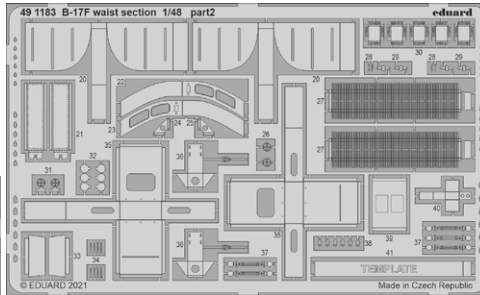

BIG49298 B-17F part I 1/48 HKM

- 491181 B-17F nose interior 1/48
- 491180 B-17F cockpit 1/48
- 491183 B-17F waist section 1/48
- FE1181 B-17F seatbelts STEEL 1/48
- EX777 B-17F 1/48