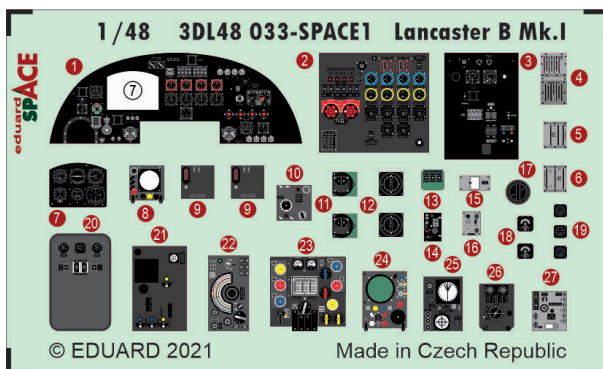

3DL48033 Lancaster B Mk.I SPACE
1/48 HKM