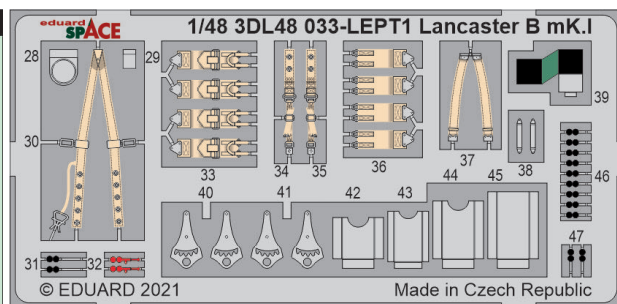

3DL48033 Lancaster B Mk.I SPACE
1/48 HKM