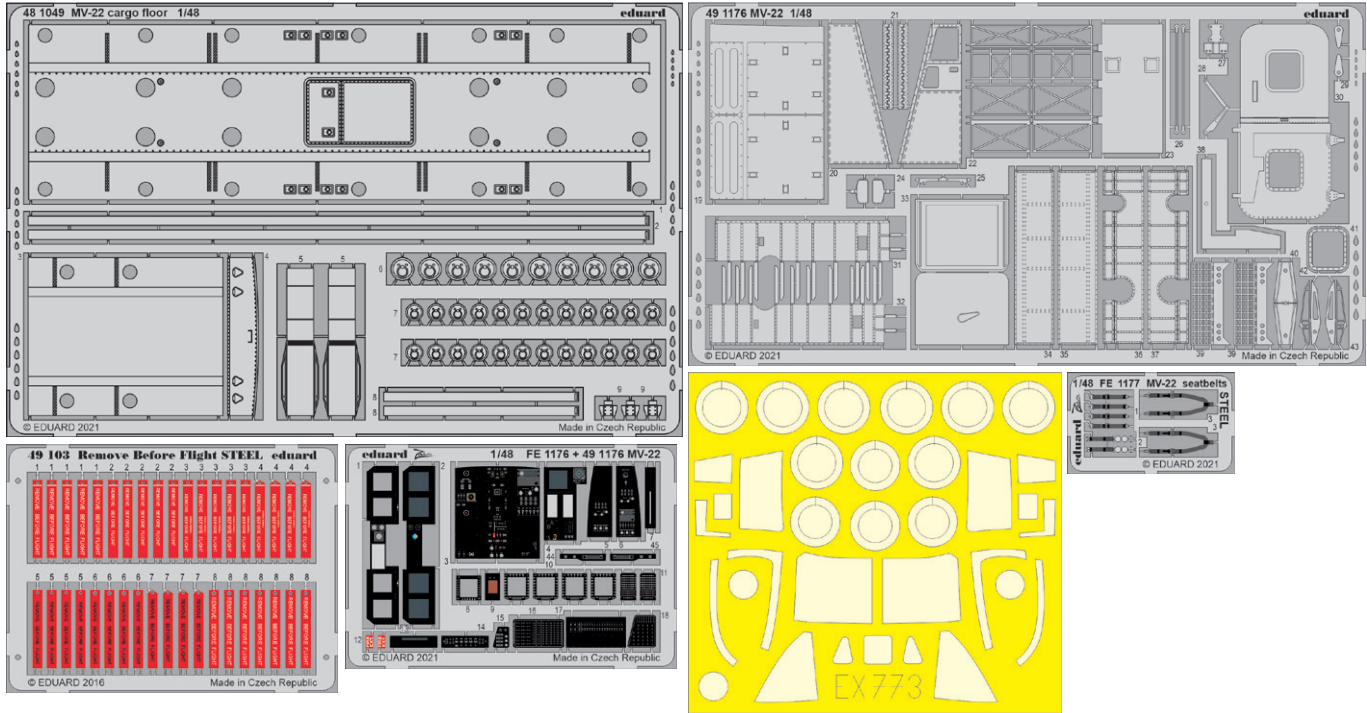

**BIG49296 MV-22 1/48 1/48 Hobby Boss**

- 481049 MV-22 cargo floor 1/48
- 49103 Remove Before Flight STEEL
- 491176 MV-22 1/48
- FE1177 MV-22 seatbelts STEEL 1/48
- EX773 MV-22 1/48

**BIG49297 Blenheim Mk.I 1/48 Airfix**