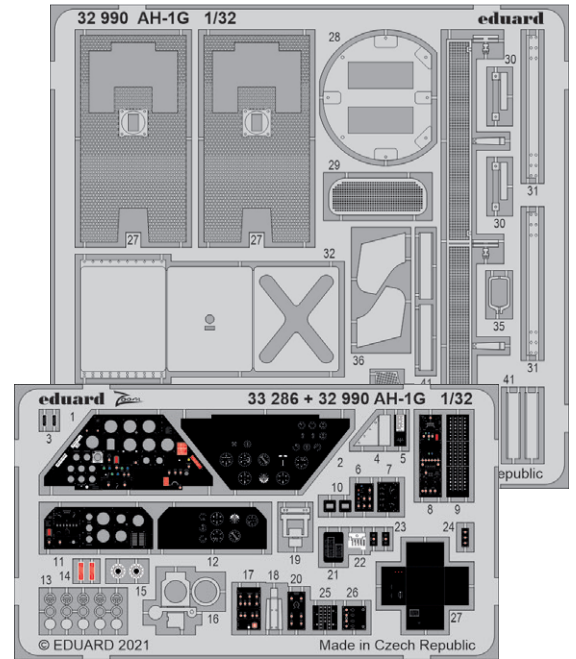

53267 USS Langley AV-3  
1/350 Trumpeter

53268 USS Langley AV-3 safety nets  
1/350 Trumpeter

32473 F-100C interior pt.2  
1/32 Trumpeter

32990 AH-1G  
1/32 ICM

36466 Cromwell Mk.IV  
1/35 Airfix

481057 Mi-24P cargo interior  
1/48 Zvezda