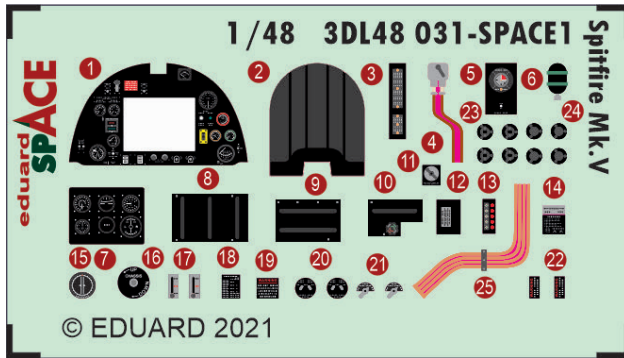

3DL48031 Spitfire Mk.V SPACE
1/48 Eduard