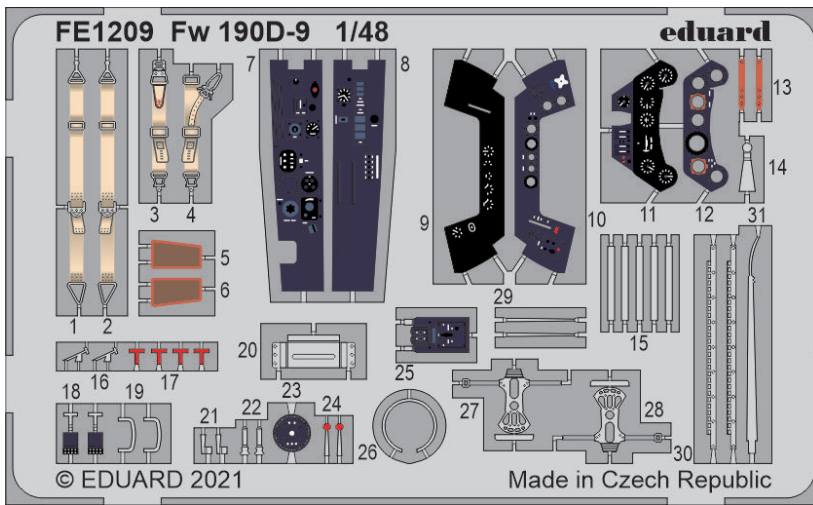

481058 Mi-24P exterior  
1/48 Zvezda

481064 Tempest Mk.II landing flaps  
1/48 Eduard/Special Hobby

481065 Spitfire Mk.V landing flaps  
1/48 Eduard

491203 Lancaster B Mk.I cockpit  
1/48 HKM

491204 Me 163B  
1/48 Gaspach Model