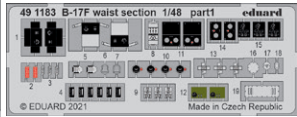

BIG49298 B-17F part I 1/48 HKM

- 491181 B-17F nose interior 1/48
- 491180 B-17F cockpit 1/48
- 491183 B-17F waist section 1/48
- FE1181 B-17F seatbelts STEEL 1/48
- EX777 B-17F 1/48