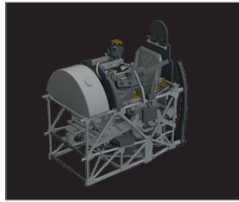

DETAIL

632179 DH.82A Tiger Moth  
wheels 1/32 ICM

DETAIL

648624 GBU-15(V)1/B  
1/48

DETAIL

648630 Lufttorpedo F5w  
1/48

DETAIL

648639 Tempest Mk.II cockpit  
1/48 Eduard/Special Hobby