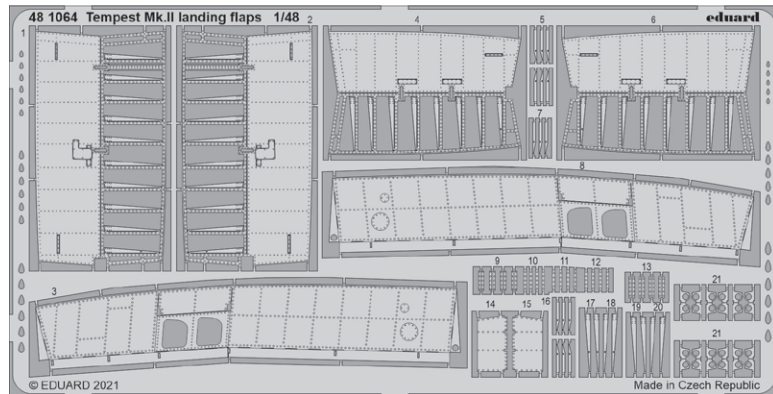

481064 Tempest Mk.II landing flaps
1/48 Eduard/Special Hobby