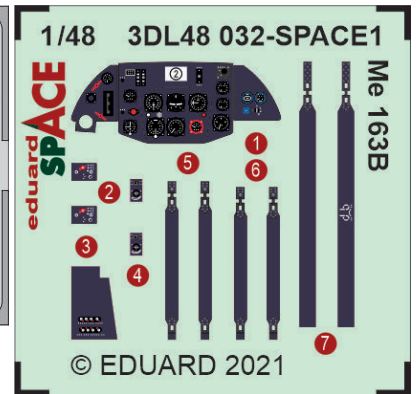

3DL48032 Me 163B SPACE
1/48 Gaspach Model