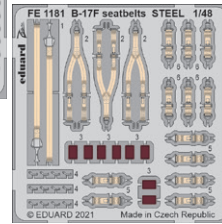

BIG49298 B-17F part I 1/48 HKM

- 491181 B-17F nose interior 1/48
- 491180 B-17F cockpit 1/48
- 491183 B-17F waist section 1/48
- FE1181 B-17F seatbelts STEEL 1/48
- EX777 B-17F 1/48