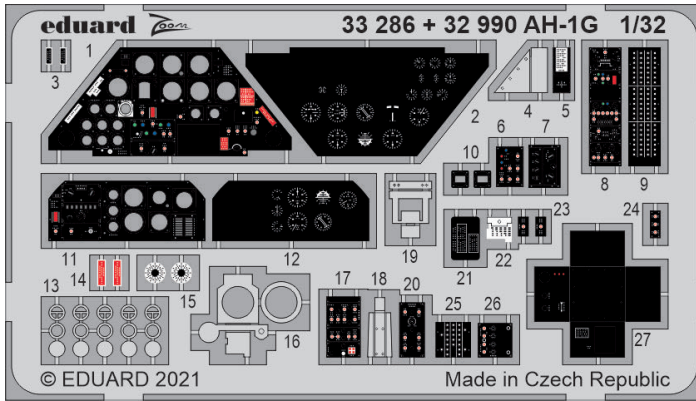

481058 Mi-24P exterior  
1/48 Zvezda

481064 Tempest Mk.II landing flaps  
1/48 Eduard/Special Hobby

481065 Spitfire Mk.V landing flaps  
1/48 Eduard

491203 Lancaster B Mk.I cockpit  
1/48 HKM

491204 Me 163B  
1/48 Gaspach Model