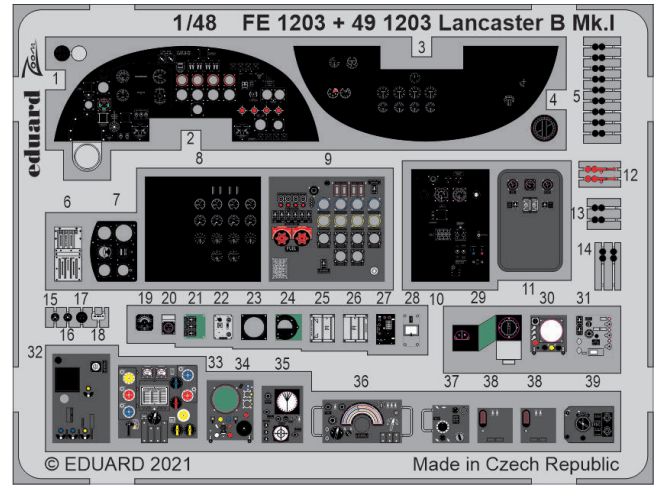

481058 Mi-24P exterior  
1/48 Zvezda

481064 Tempest Mk.II landing flaps  
1/48 Eduard/Special Hobby

481065 Spitfire Mk.V landing flaps  
1/48 Eduard

491203 Lancaster B Mk.I cockpit  
1/48 HKM

491204 Me 163B  
1/48 Gaspach Model