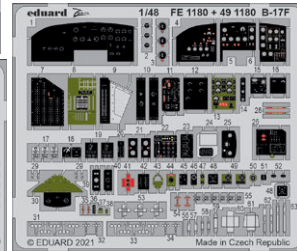

BIG49298 B-17F part I 1/48 HKM

- 491181 B-17F nose interior 1/48
- 491180 B-17F cockpit 1/48
- 491183 B-17F waist section 1/48
- FE1181 B-17F seatbelts STEEL 1/48
- EX777 B-17F 1/48