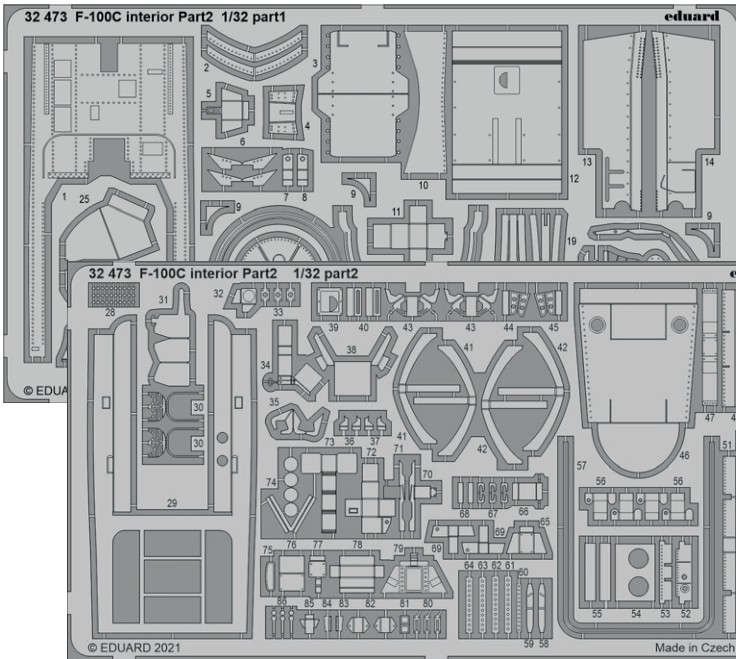

53267 USS Langley AV-3  
1/350 Trumpeter

53268 USS Langley AV-3 safety nets  
1/350 Trumpeter

32473 F-100C interior pt.2  
1/32 Trumpeter

32990 AH-1G  
1/32 ICM

36466 Cromwell Mk.IV  
1/35 Airfix

481057 Mi-24P cargo interior  
1/48 Zvezda