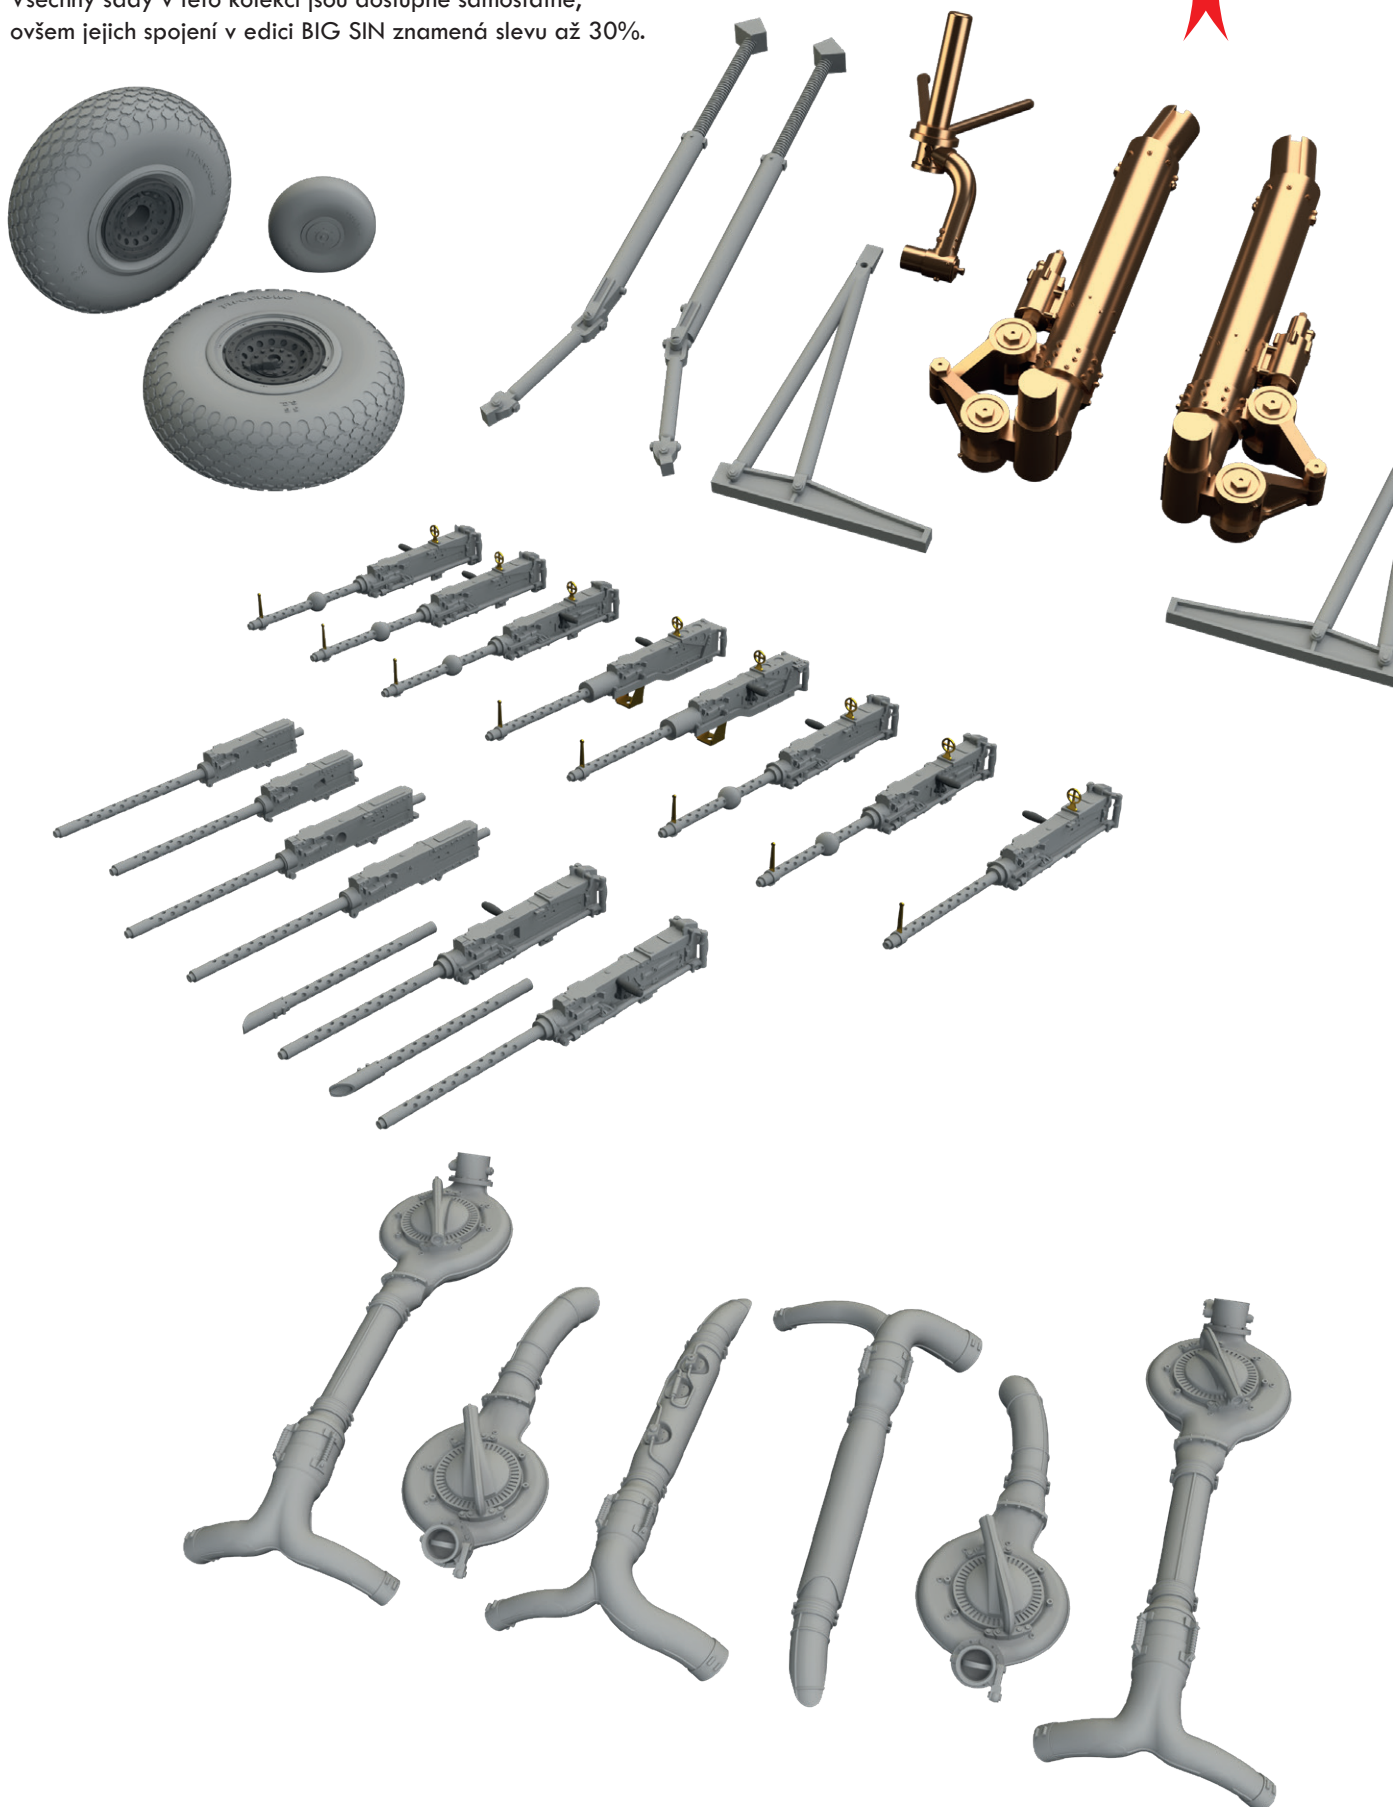

**BIG49294 Su-33 1/48 Minibase**

491185 Su-33 1/48  
 FE1186 Su-33 seatbelts STEEL 1/48  
 EX781 Su-33 1/48

**BIG49295 Sabre F.4 1/48 Airfix**

491189 Sabre F.4 1/48  
 FE1190 Sabre F.4 seatbelts STEEL 1/48  
 EX783 Sabre F.4 1/48

**BIG49296 MV-22 1/48 1/48 Hobby Boss**

- 481049 MV-22 cargo floor 1/48
- 49103 Remove Before Flight STEEL
- 491176 MV-22 1/48
- FE1177 MV-22 seatbelts STEEL 1/48
- EX773 MV-22 1/48

**BIG49297 Blenheim Mk.I 1/48 Airfix**