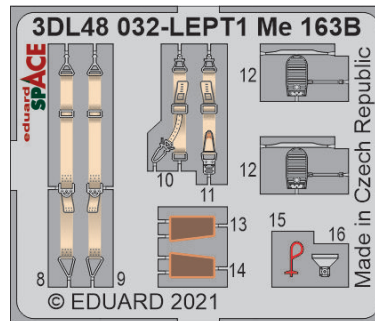

3DL48032 Me 163B SPACE
1/48 Gaspach Model