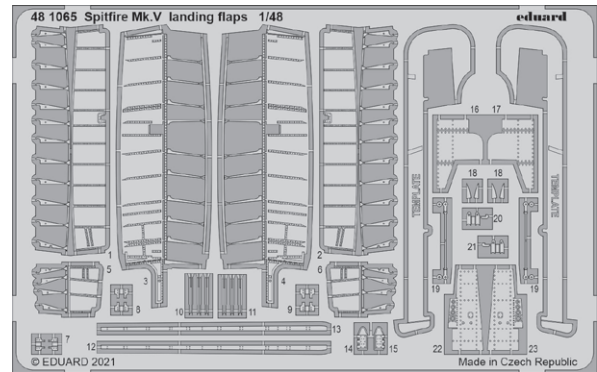

481065 Spitfire Mk.V landing flaps
1/48 Eduard