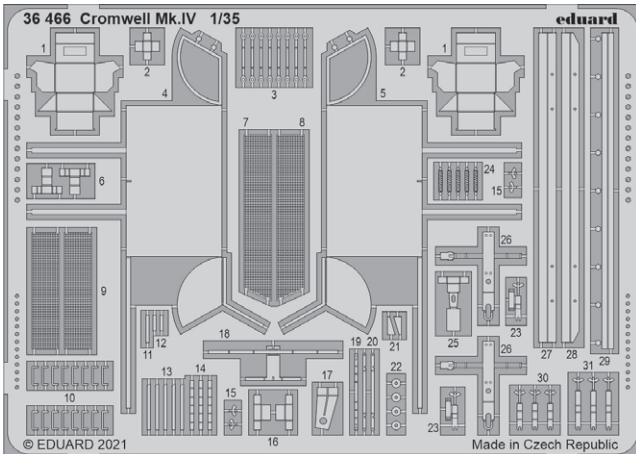

53267 USS Langley AV-3  
1/350 Trumpeter

53268 USS Langley AV-3 safety nets  
1/350 Trumpeter

32473 F-100C interior pt.2  
1/32 Trumpeter

32990 AH-1G  
1/32 ICM

36466 Cromwell Mk.IV  
1/35 Airfix

481057 Mi-24P cargo interior  
1/48 Zvezda