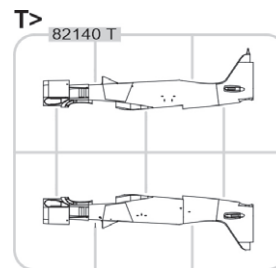

ČÁSTI STAVEBNICE