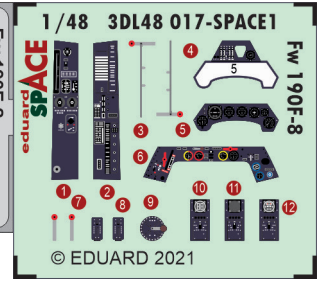

3DL48017 Fw 190F-8 SPACE
1/48 Eduard