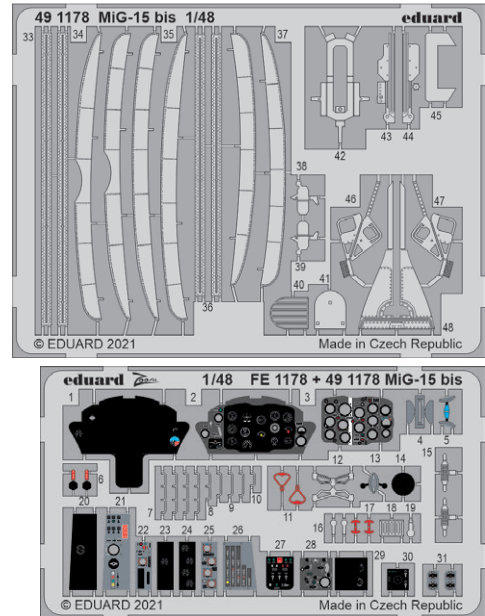

491178 MiG-15bis
1/48 BRONCO/HOBBY 2000