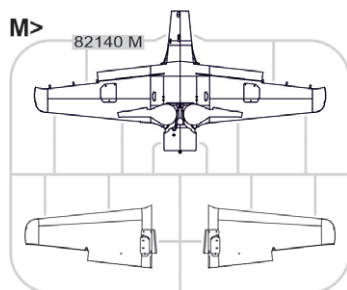

ČÁSTI STAVEBNICE