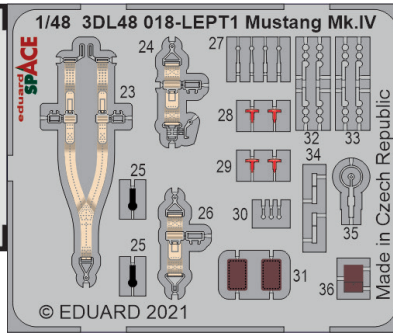

FE1179 MiG-15bis seatbelts STEEL  
1/48 BRONCO/HOBBY 2000

3DL48016 MiG-15bis SPACE  
1/48 BRONCO/HOBBY 2000

3DL48017 Fw 190F-8 SPACE  
1/48 Eduard

3DL48018 Mustang Mk.IV SPACE  
1/48 Eduard

SPACE

D48078 Tornado GR.4 stencils  
1/48 Revell