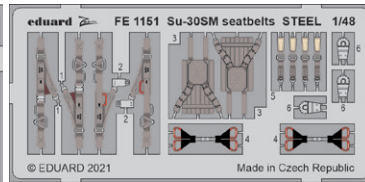

BIG49285 Su-30SM 1/48 Kitty Hawk

491150 Su-30SM 1/48
FE1151 Su-30SM seatbelts STEEL 1/48
EX743 Su-30SM 1/48