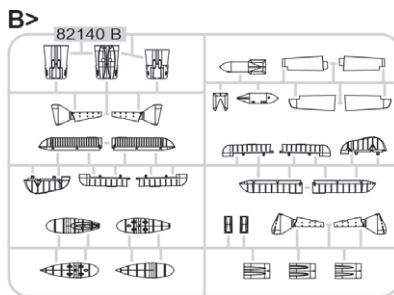

ČÁSTI STAVEBNICE