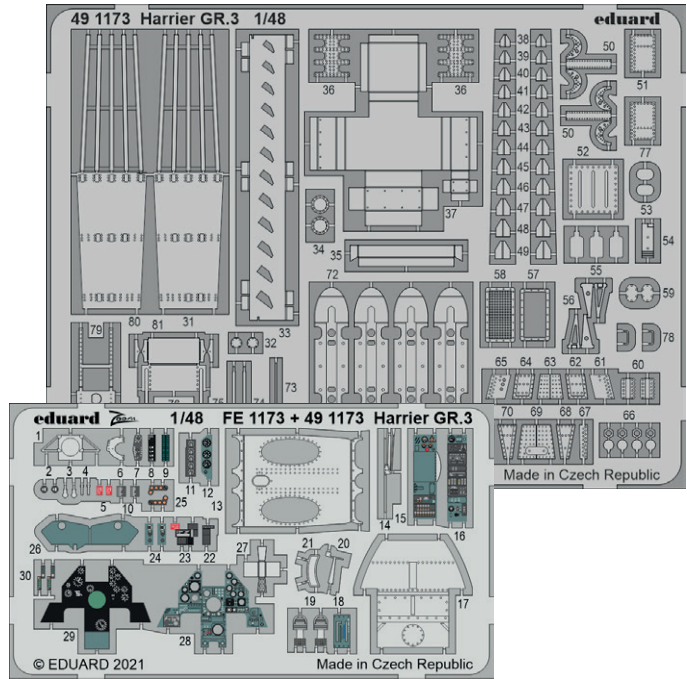

491173 Harrier GR.3
1/48 Kinetic