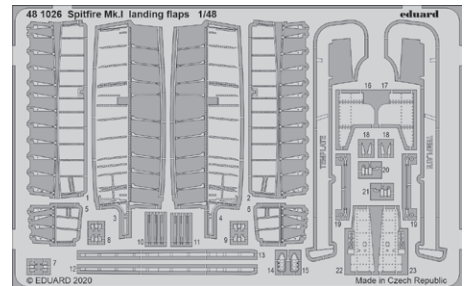

Soubor 3 sad pro Spitfire Mk.IIa v měřítku 1/48 pro stavebnici Eduard.

- motor,
- zbraňové šachty,
- leptané vztlakové klapky.

Všechny sady v této kolekci jsou dostupné samostatně, ovšem jejich spojení v edici BIG SIN znamená slevu až 30%.