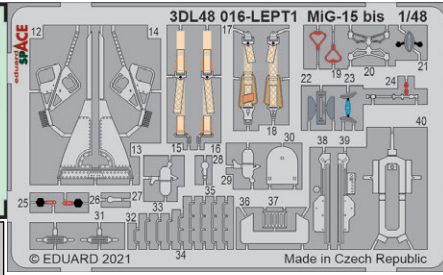

3DL48016 MiG-15bis SPACE
1/48 BRONCO/HOBBY 2000