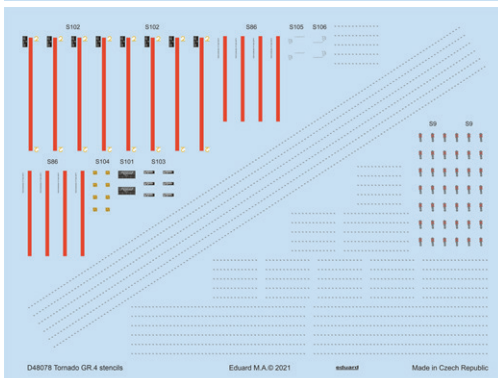

D48078 Tornado GR.4 stencils
1/48 Revell

D48081 MiG-23MF/ML stencils
1/48 Trumpeter