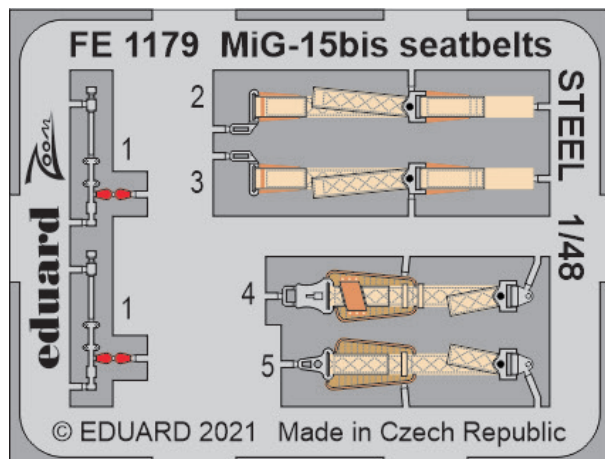

FE1179 MiG-15bis seatbelts STEEL
1/48 BRONCO/HOBBY 2000