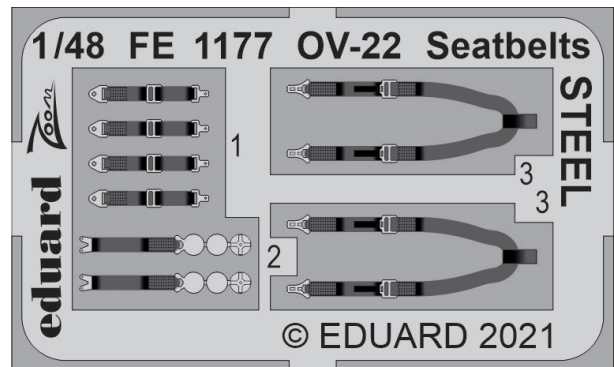

# STEELBELTS

33283 P-40M seatbelts STEEL  
1/32 Trumpeter

FE1174 Harrier GR.1/3 seatbelts STEEL  
1/48 Kinetic

FE1175 PZL P.11c seatbelts STEEL  
1/48 Arma Hobby

FE1177 MV-22 seatbelts STEEL  
1/48 Hobby Boss