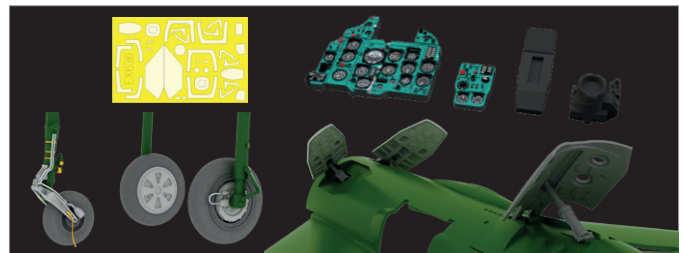

644102 MiG-21PFM LööKplus
1/48 Eduard

DETAIL