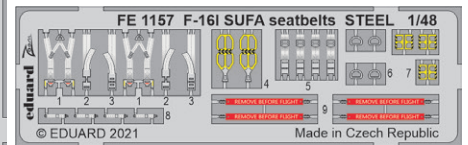

BIG49284 F-16I SUFA 1/48 Kinetic

- 49546 Remove Before Flight - Israel
- 491156 F-16I SUFA 1/48
- FE1157 F-16I SUFA seatbelts STEEL 1/48
- EX761 F-16I SUFA 1/48