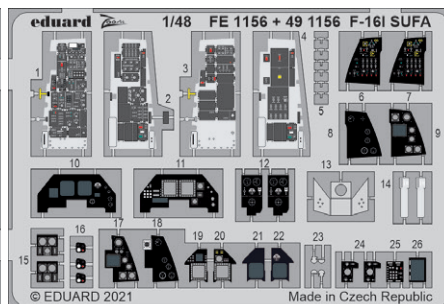

BIG49284 F-16I SUFA 1/48 Kinetic

- 49546 Remove Before Flight - Israel
- 491156 F-16I SUFA 1/48
- FE1157 F-16I SUFA seatbelts STEEL 1/48
- EX761 F-16I SUFA 1/48