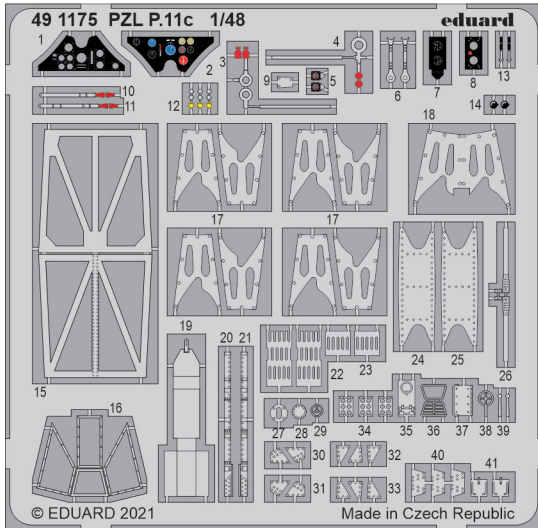

491175 PZL P.11c
1/48 Arma Hobby