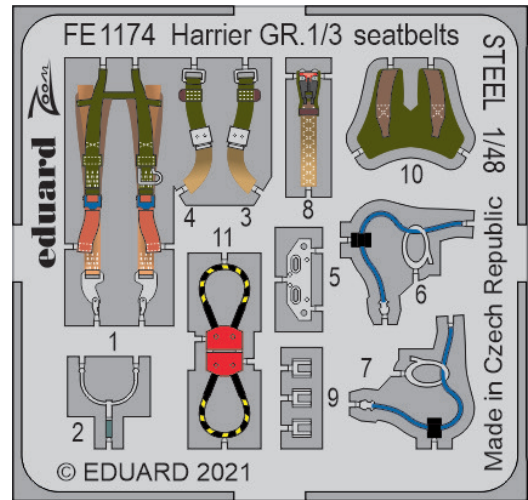

FE1174 Harrier GR.1/3 seatbelts STEEL
1/48 Kinetic