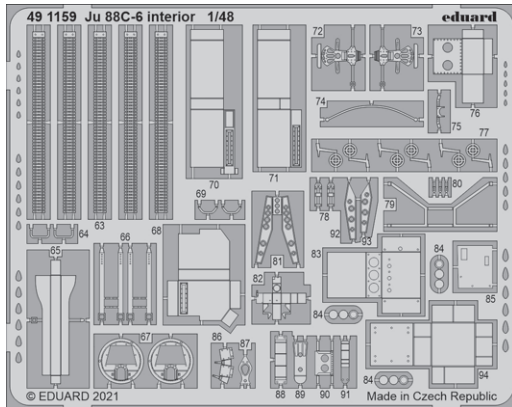

BIG49283 Ju 88C-6 1/48 ICM

- 481043 Ju 88C-6 exterior 1/48
- 491159 Ju 88C-6 interior 1/48
- FE1160 Ju 88C-6 seatbelts STEEL 1/48
- EX759 Ju 88C-6 1/48