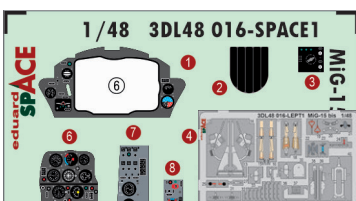

SPACE

3DL48016 **MiG-15bis SPACE**
1/48 BRONCO/HOBBY 2000
(2 části)

DETAIL