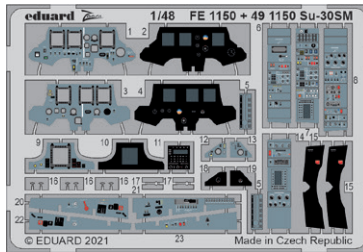

BIG49285 Su-30SM 1/48 Kitty Hawk

491150 Su-30SM 1/48
FE1151 Su-30SM seatbelts STEEL 1/48
EX743 Su-30SM 1/48