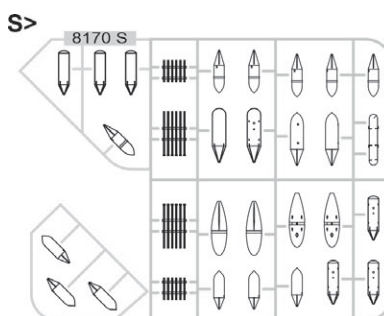

ČÁSTI STAVEBNICE