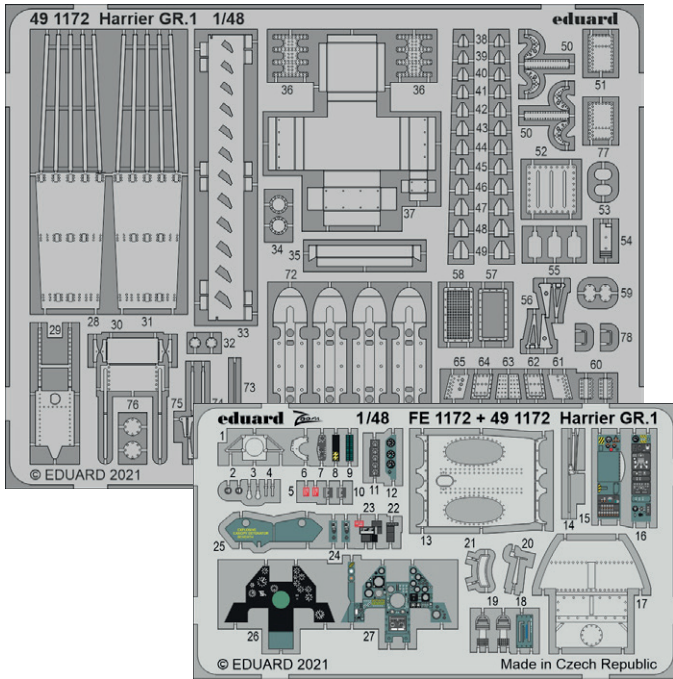

32467 P-40M gun bays  
1/32 Trumpeter

32988 P-40M interior  
1/32 Trumpeter

481046 MiG-15bis landing flaps  
1/48 BRONCO/HOBBY 2000

481048 Fw 190F-8 landing flaps  
1/48 Eduard

491172 Harrier GR.1  
1/48 Kinetic