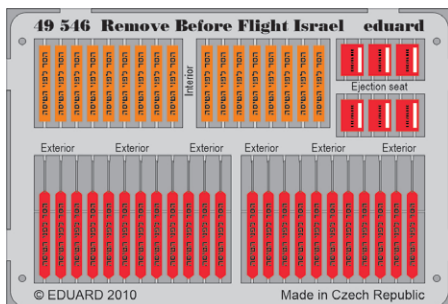

BIG49284 F-16I SUFA 1/48 Kinetic

- 49546 Remove Before Flight - Israel
- 491156 F-16I SUFA 1/48
- FE1157 F-16I SUFA seatbelts STEEL 1/48
- EX761 F-16I SUFA 1/48