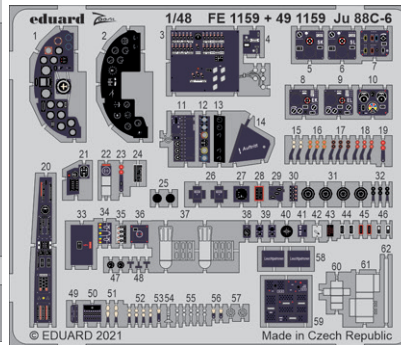

BIG49283 Ju 88C-6 1/48 ICM

- 481043 Ju 88C-6 exterior 1/48
- 491159 Ju 88C-6 interior 1/48
- FE1160 Ju 88C-6 seatbelts STEEL 1/48
- EX759 Ju 88C-6 1/48