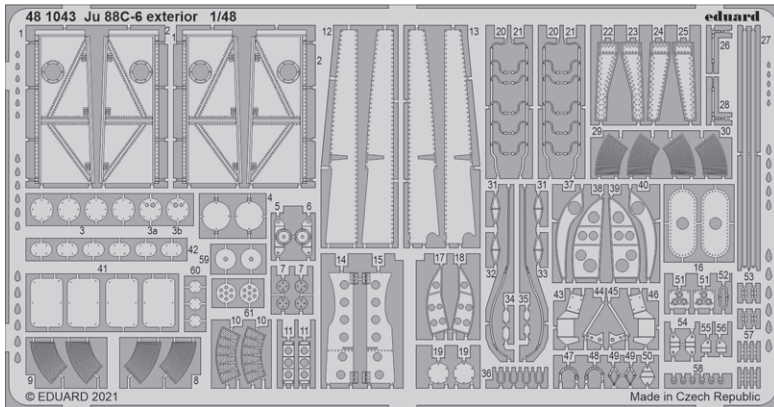

BIG49283 Ju 88C-6 1/48 ICM

- 481043 Ju 88C-6 exterior 1/48
- 491159 Ju 88C-6 interior 1/48
- FE1160 Ju 88C-6 seatbelts STEEL 1/48
- EX759 Ju 88C-6 1/48