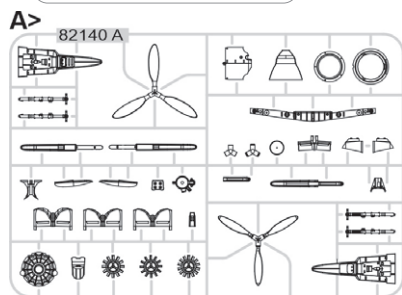

ČÁSTI STAVEBNICE