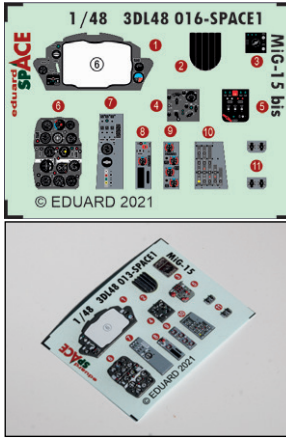

3DL48016 MiG-15bis SPACE
1/48 BRONCO/HOBBY 2000