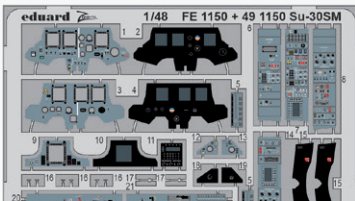

BIG49285 **Su-30SM**
1/48 Kitty Hawk

DETAIL