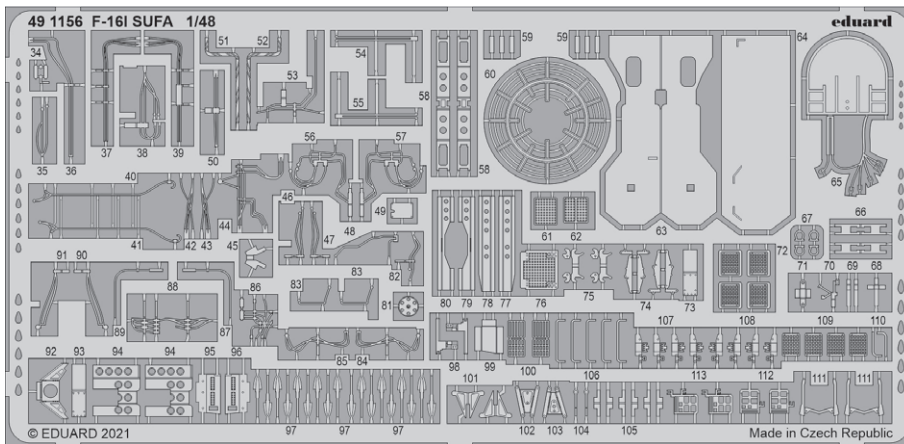

BIG49284 F-16I SUFA 1/48 Kinetic

- 49546 Remove Before Flight - Israel
- 491156 F-16I SUFA 1/48
- FE1157 F-16I SUFA seatbelts STEEL 1/48
- EX761 F-16I SUFA 1/48