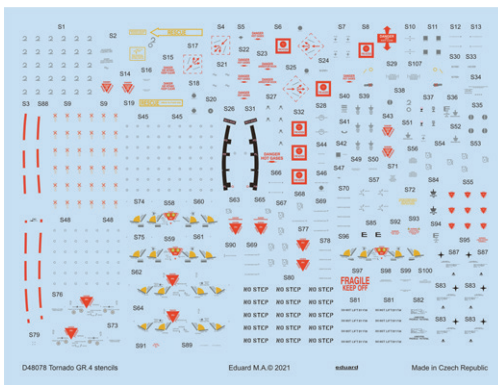

D48078 Tornado GR.4 stencils
1/48 Revell