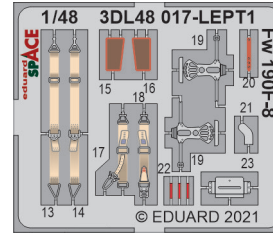

3DL48017 Fw 190F-8 SPACE
1/48 Eduard