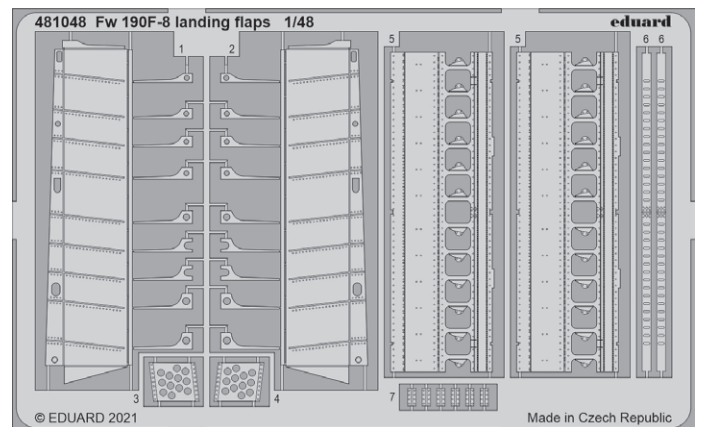

32467 P-40M gun bays  
1/32 Trumpeter

32988 P-40M interior  
1/32 Trumpeter

481046 MiG-15bis landing flaps  
1/48 BRONCO/HOBBY 2000

481048 Fw 190F-8 landing flaps  
1/48 Eduard

491172 Harrier GR.1  
1/48 Kinetic