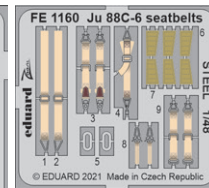

BIG49283 Ju 88C-6 1/48 ICM

- 481043 Ju 88C-6 exterior 1/48
- 491159 Ju 88C-6 interior 1/48
- FE1160 Ju 88C-6 seatbelts STEEL 1/48
- EX759 Ju 88C-6 1/48