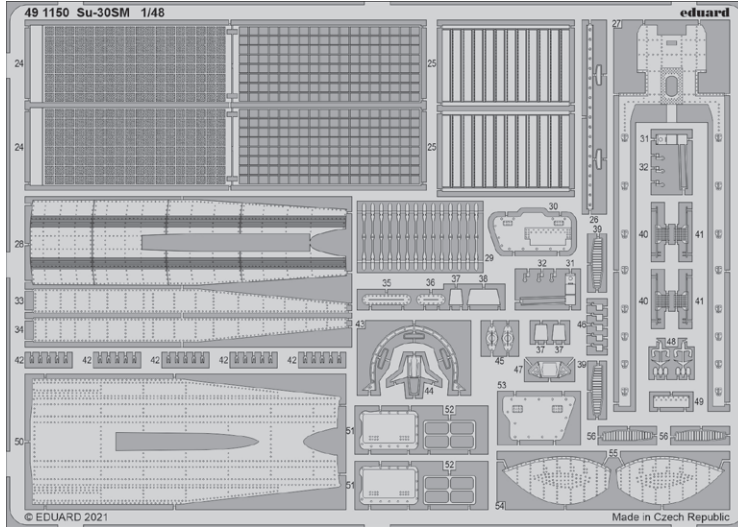

BIG49285 Su-30SM 1/48 Kitty Hawk

491150 Su-30SM 1/48
FE1151 Su-30SM seatbelts STEEL 1/48
EX743 Su-30SM 1/48