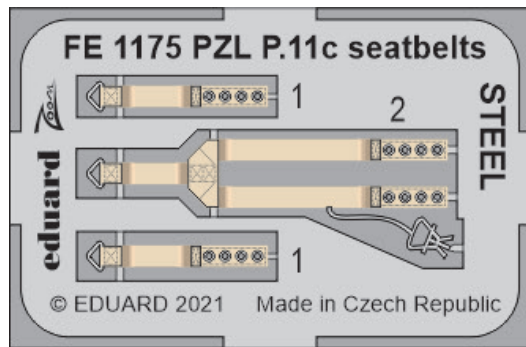

# STEELBELTS

33283 P-40M seatbelts STEEL  
1/32 Trumpeter

FE1174 Harrier GR.1/3 seatbelts STEEL  
1/48 Kinetic

FE1175 PZL P.11c seatbelts STEEL  
1/48 Arma Hobby

FE1177 MV-22 seatbelts STEEL  
1/48 Hobby Boss