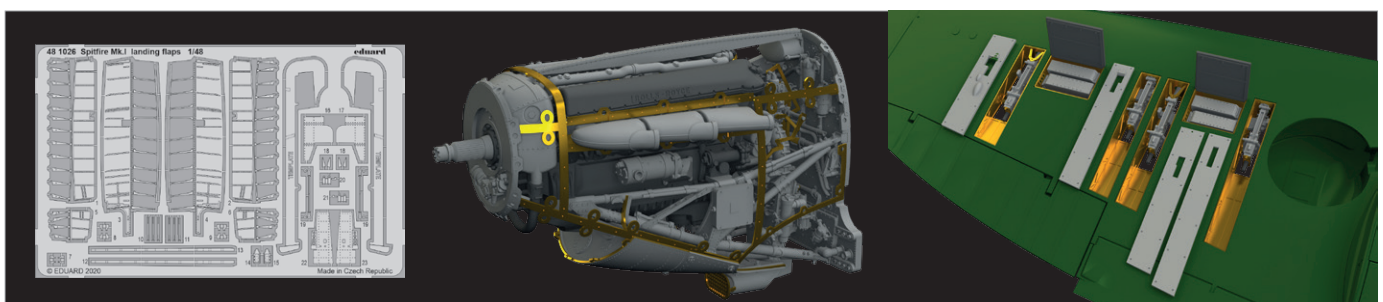

BIGSIN

SIN64871 Spitfire Mk.IIa ADVANCED
1/48 Eduard

DETAIL