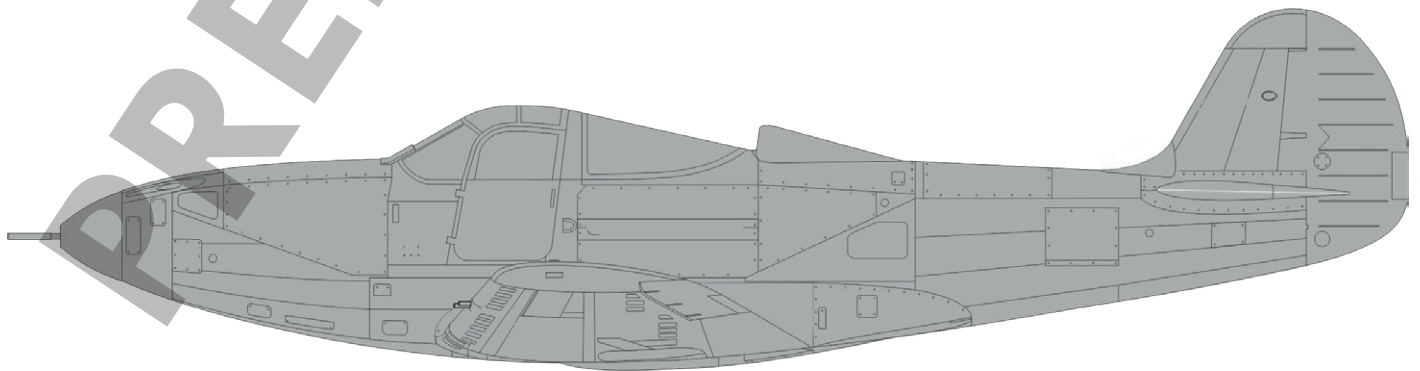

648203 P-39 wheels late 1/48 (Brassin)

KIT PARTS

A>

B>

C>

ProfiPACK edition kit of British WWII fighter aircraft Spitfire Mk.IXc in 1/72 scale.

BASIC INFO:

NAME: **Spitfire Mk.IXc late version**