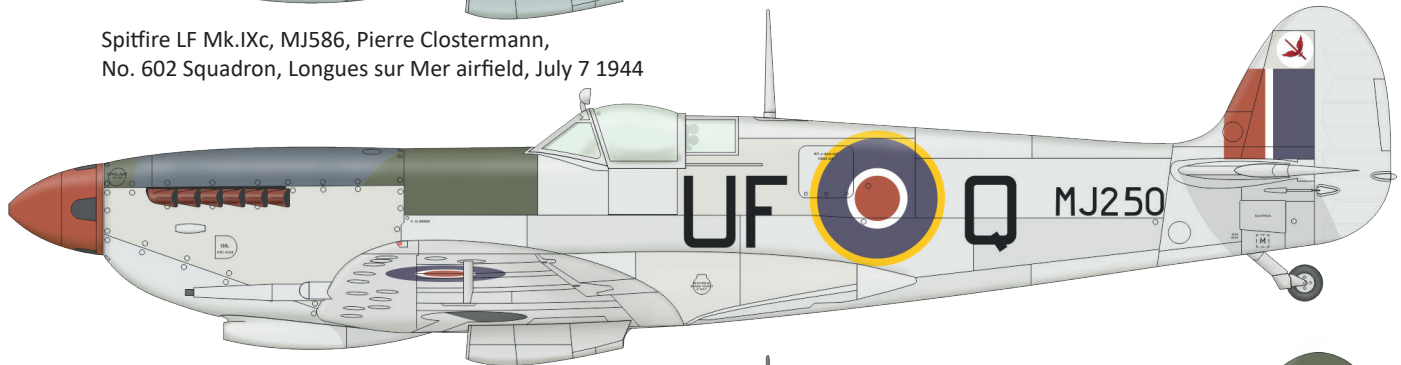

KIT PARTS

Spitfire LF Mk.IXc, MH712, W/O Henryk Dygala,
No. 302 Squadron, Summer / Autumn 1944

Spitfire HF Mk.IXc, ML296, F/Lt Otto Smik,
No. 312 Squadron, North Weald AB, Late August 1944

Spitfire LF Mk.IXc, MJ586, Pierre Clostermann,
No. 602 Squadron, Longues sur Mer airfield, July 7 1944