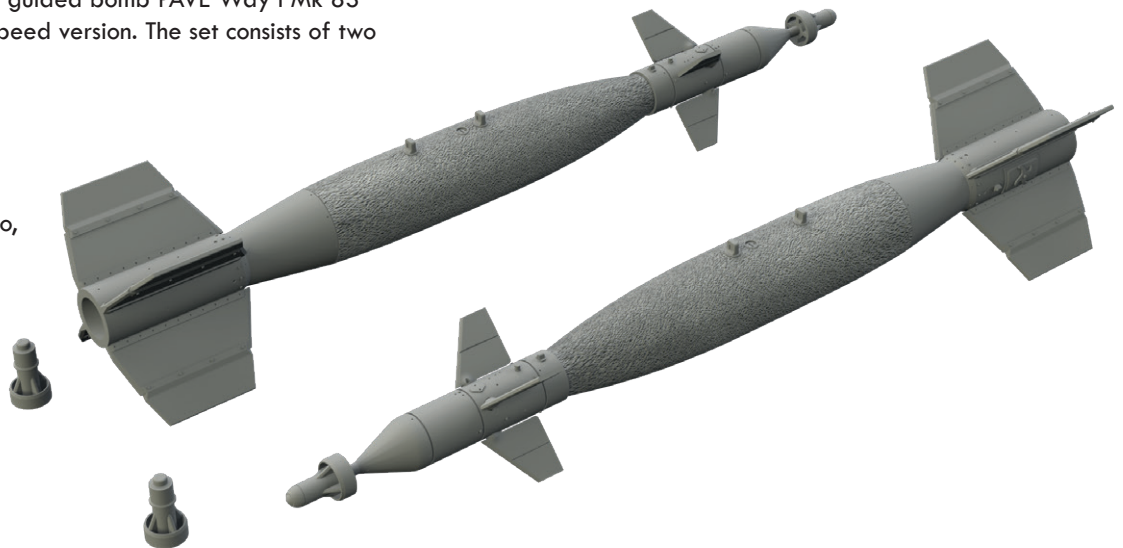

648480 PAVE Way I Mk 83 Slow Speed LGB Thermally Protected 1/48

Brassin set - the US laser guided bomb PAVE Way I Mk 83 in 1/48 scale, the slow speed version. The set consists of two bombs.

Set contains:

- resin: 16 parts,
- decals: yes,
- photo-etched details: no,
- painting mask: no.