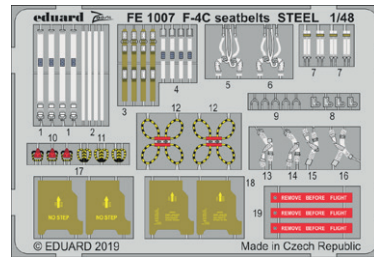

BIG49231 F-4C 1/48 Academy

- 48800 F-4C exterior
- 49103 Remove Before Flight STEEL
- 491006 F-4C interior 1/48
- FE1007 F-4C seatbelts STEEL 1/48
- EX414 F-4C 1/48