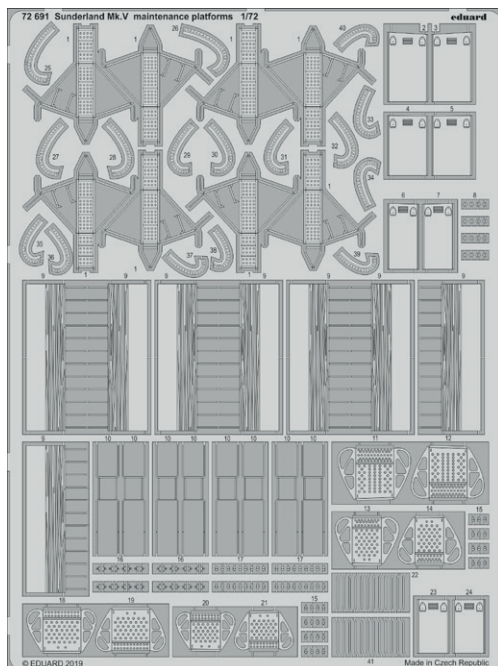

BIG72150 Sunderland Mk.V 1/72 Special Hobby

- 72688 Sunderland Mk.V exterior 1/72
- 72690 Sunderland Mk.V bomb bay 1/72
- 72691 Sunderland Mk.V maintenance platforms 1/72
- 73668 Sunderland Mk.V interior 1/72
- CX541 Sunderland Mk.V 1/72