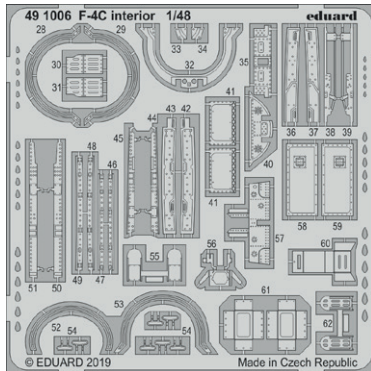

BIG49231 F-4C 1/48 Academy

- 48800 F-4C exterior
- 49103 Remove Before Flight STEEL
- 491006 F-4C interior 1/48
- FE1007 F-4C seatbelts STEEL 1/48
- EX414 F-4C 1/48