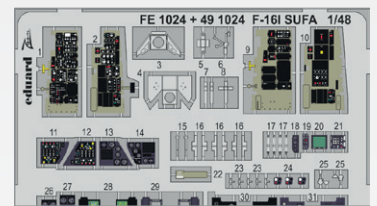

FE1024 F-16I SUFA
1/48 Hasegawa
(1 part)

DETAIL