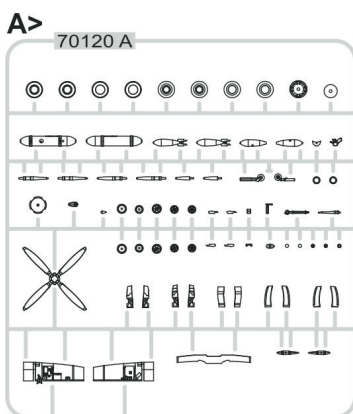

ProfiPACK edition kit of British WWII fighter aircraft Spitfire Mk.IXc in 1/72 scale.

BASIC INFO:

NAME: **Spitfire Mk.IXc late version**

CAT. NO.: 70121

SCALE: 1/72

EDITION: ProfiPACK

CONTENTS:

SPRUES: Eduard

PE-SETS: Yes, pre-painted

PAINTING MASK: Yes

MARKINGS: 6

DECALS: Eduard

BRASSIN: No

1/72

RELATED PRODUCTS:

72623 Spitfire Mk.IX landing flaps 1/72 (PE-Set)

72624 Spitfire Mk.IX 1/72 (PE-Set)

72641 Spitfire F Mk. IX 1/72 (PE-Set)

SS597 Spitfire Mk. IX seatbelts STEEL 1/72 (PE-Set)

672112 Spitfire Mk.IX cockpit 1/72 (Brassin)

672121 Spitfire 500lb bomb set 1/72 (Brassin)

672122 Spitfire drop tank 1/72 (Brassin)

672123 Spitfire Mk. IX top cowl early 1/72 (Brassin)

672124 Spitfire Mk. IX top cowl late 1/72 (Brassin)

672126 Spitfire Mk. IX engine 1/72 (Brassin)

672134 Spitfire Mk. IX legs BRONZE 1/72 (Brassin)

672150 Spitfire Mk. IXc gun bays 1/72 (Brassin)

672173 Spitfire Mk. VIII / IX / XVI radiator fairings 1/72 (Brassin)

KIT PARTS