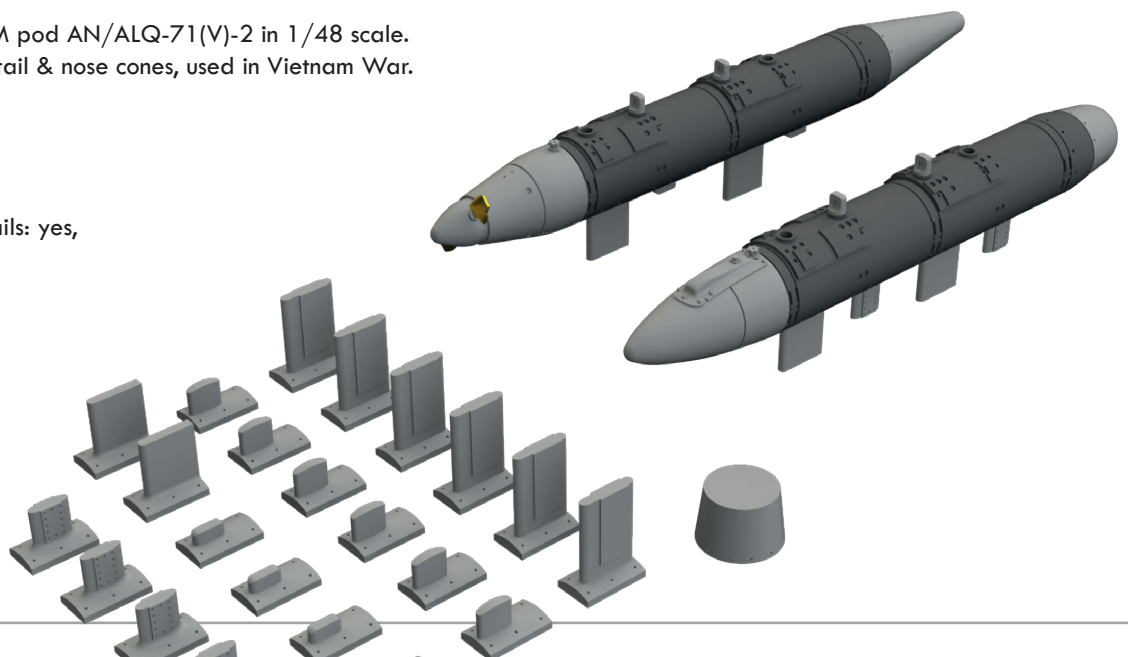

648491 AN/ALQ-71(V)-2 ECM pod 1/48

Brassin set - the ECM pod AN/ALQ-71(V)-2 in 1/48 scale. Variable antennas, tail & nose cones, used in Vietnam War.

Set contains:

- resin: 41 parts,
- decals: yes,
- photo-etched details: yes,
- painting mask: no.