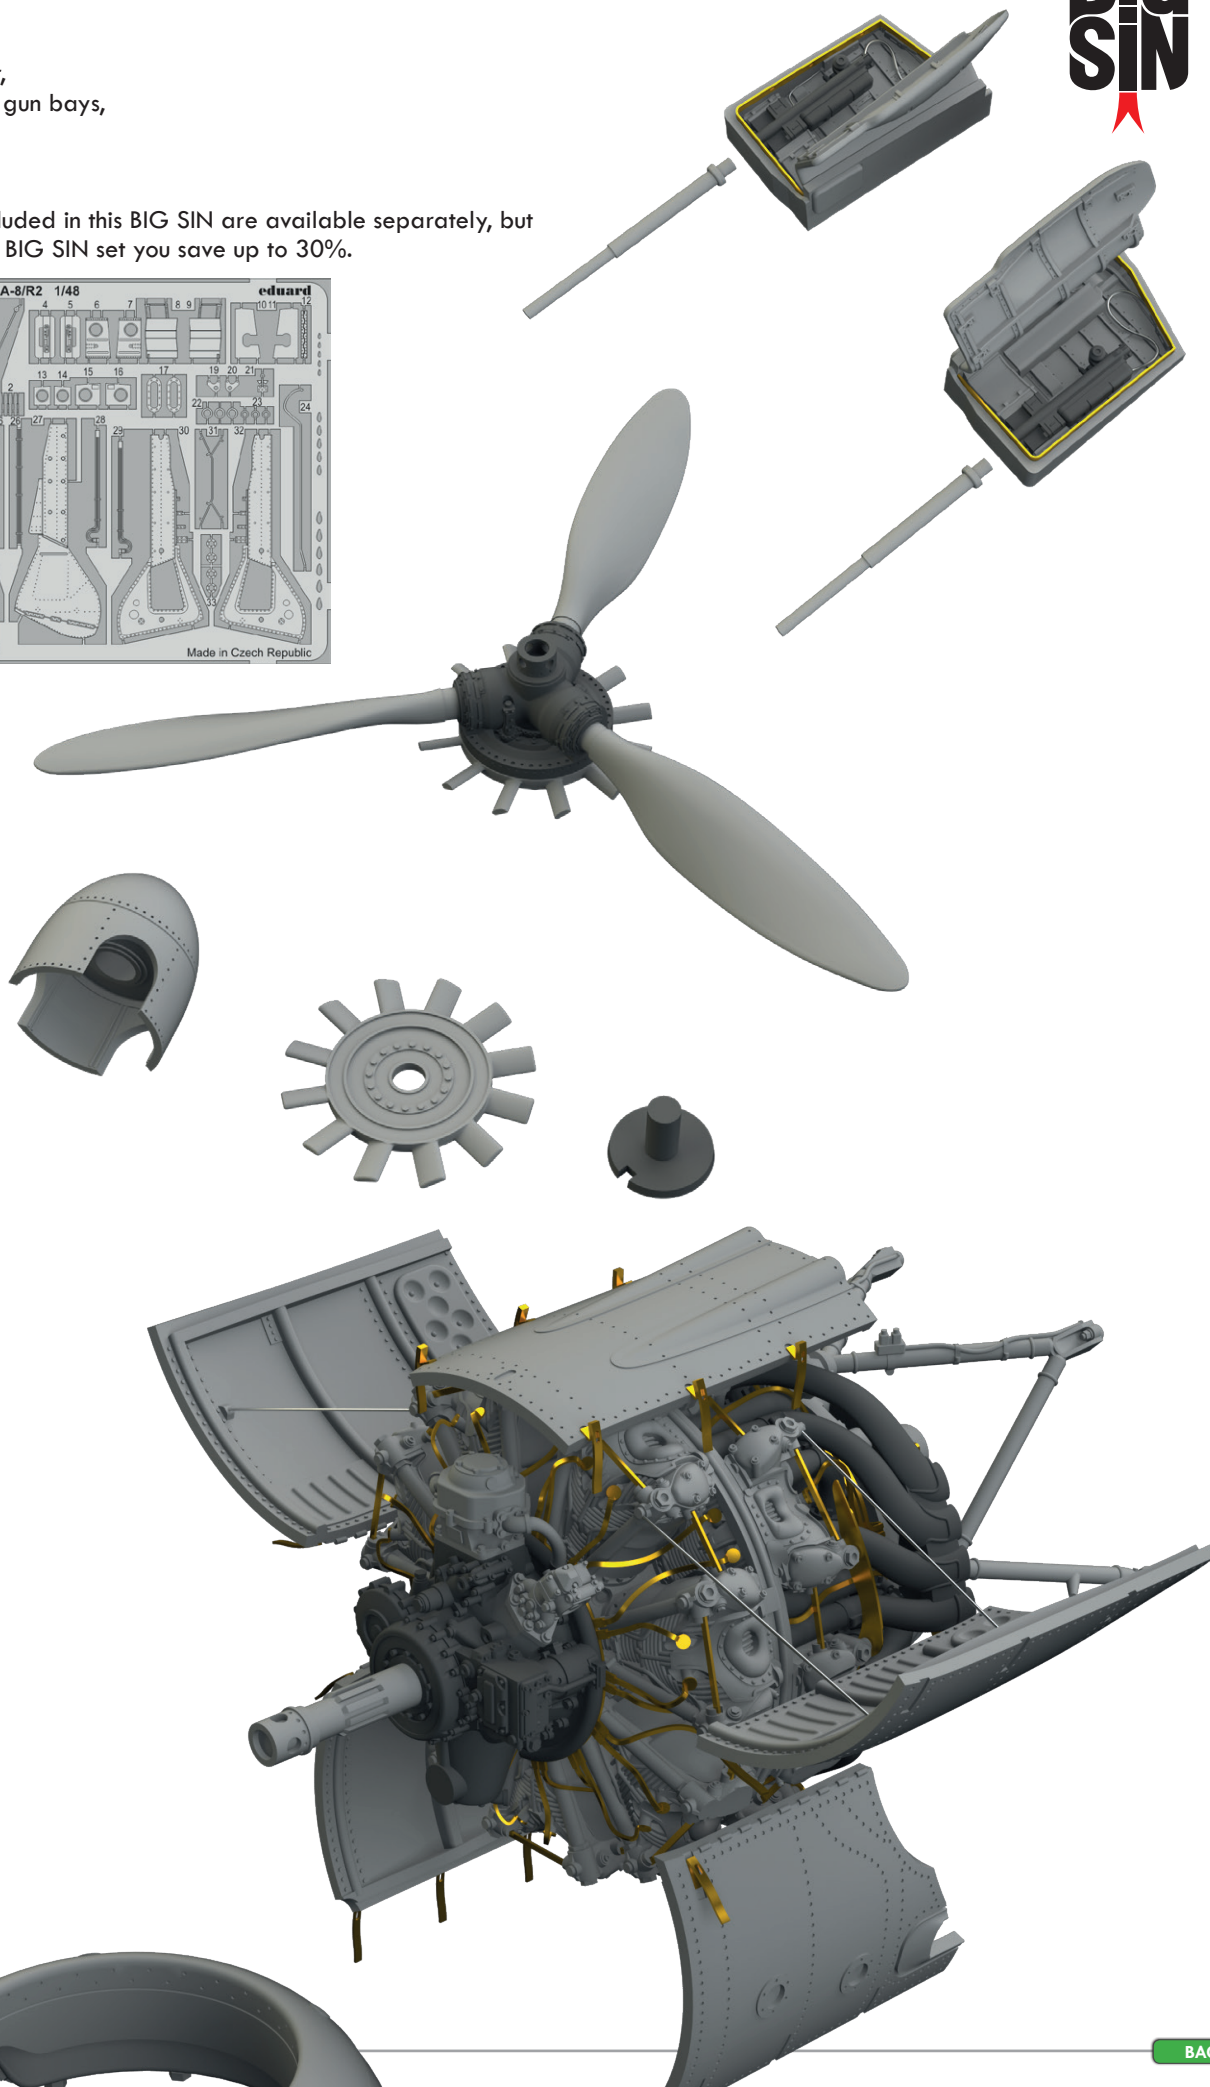

Collection of 4 sets for Fw 190A-8/R2 in 1/48 scale by Eduard.

- propeller,
- wingroot gun bays,
- engine,
- PE-set.

All sets included in this BIG SIN are available separately, but with every BIG SIN set you save up to 30%.