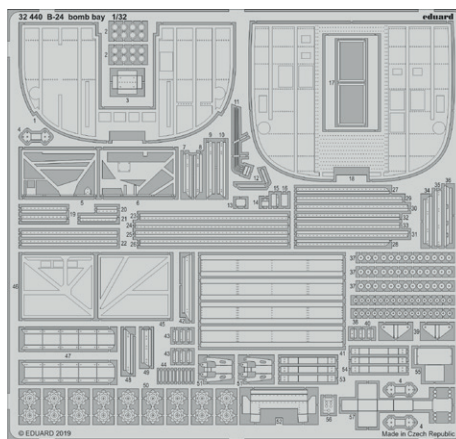

BIG33103 B-24 PART II 1/32 Hobby Boss

- 32437 B-24 undercarriage 1/32
- 32440 B-24 bomb bay 1/32
- 32441 B-24 bomb racks 1/32