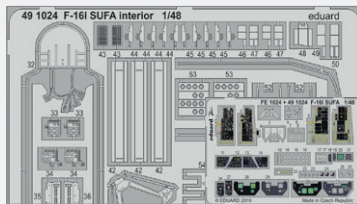

[DETAIL](#)

48997 Do 217N-1 landing flaps
1/48 ICM
(1 part)

48998 Do 217N-1 exterior
1/48 ICM
(1 part)

491018 Do 217N-1
1/48 ICM
(2 parts)

491022 Si 204D
1/48 Special Hobby
(2 parts)

491024 F-16i SUFA interior
1/48 Hasegawa
(2 parts)