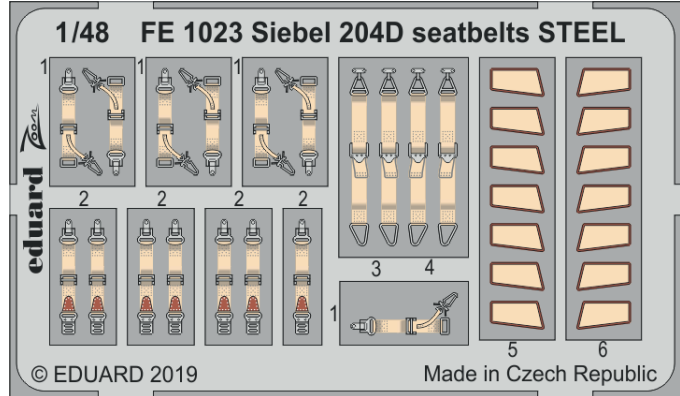

FE1026 A-10C
1/48 Italeri

SS680 MiG-21F-13
1/72 Modelsvit

SS681 A-4E
1/72 Hobby Boss

SS682 C-27J
1/72 Italeri

STEELBELTS

FE1021 P-51D seatbelts STEEL
1/48 Eduard

FE1023 Si 204D seatbelts STEEL
1/48 Special Hobby