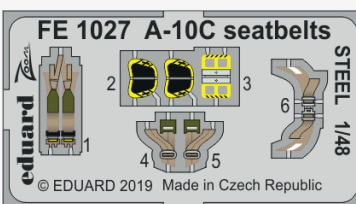

FE1027 A-10C seatbelts STEEL
1/48 Italeri
(1 part)

DETAIL