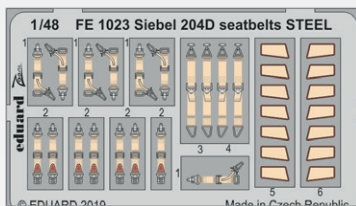

FE1018 Do 217N-1
1/48 ICM
(1 part)

FE1019 Do 217N-1 seatbelts STEEL
1/48 ICM
(1 part)

FE1020 Do 217N-1 radar antennas
1/48 ICM
(1 part)

DETAIL

FE1021 P-51D seatbelts STEEL
1/48 Eduard
(1 part)

DETAIL

FE1022 Si 204D
1/48 Special Hobby
(1 part)