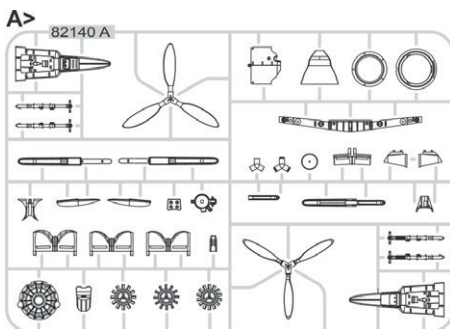

Limited Edition kit of German WWII aircraft
Fw 190A in 1/48 scale. The kit is focused on
Fw 190A-5s flown as fighter-bombers.

BASIC INFO:

NAME: **JaBo**

CAT. NO.: 11131

SCALE: 1/48

EDITION: Limited edition

CONTENTS:

SPRUES: Eduard

PE-SETS: Yes, pre-painted

PAINTING MASK: Yes

MARKINGS: 5

DECALS: Eduard

BRASSIN: external fuel tanks, cowling
with dust filters

RELATED PRODUCTS:

48949 Fw 190A-5 1/48 (PE-Set)

48950 Fw 190A-5 landing flaps 1/48 (PE-Set)

FE863 Fw 190A seatbelts STEEL 1/48 (PE-Set)

644002 Fw 190A-5 L66K 1/48 (Brassin)

648150 Fw 190 wheels late 1/48 (Brassin)

648356 Fw 190A wingroot gun bays 1/48 (Brassin)

648366 Fw 190A propeller 1/48 (Brassin)

648381 Fw 190A exhaust stacks 1/48 (Brassin)

648390 Fw 190A-5 cockpit 1/48 (Brassin)

648391 Fw 190A-5 engine 1/48 (Brassin)

648392 Fw 190A-5 fuselage guns 1/48 (Brassin)

648398 Fw 190A-5/U12 gun pods 1/48 (Brassin)

648408 Fw 190A-5 engine & fuselage guns 1/48 (Brassin)

648436 Fw 190A-5 undercarriage legs BRONZE 1/48 (Brassin)

648483 WGr.21 for Fw 190A 1/48 (Brassin)

EX587 Fw 190A TFace 1/48 (Mask)

KIT PARTS