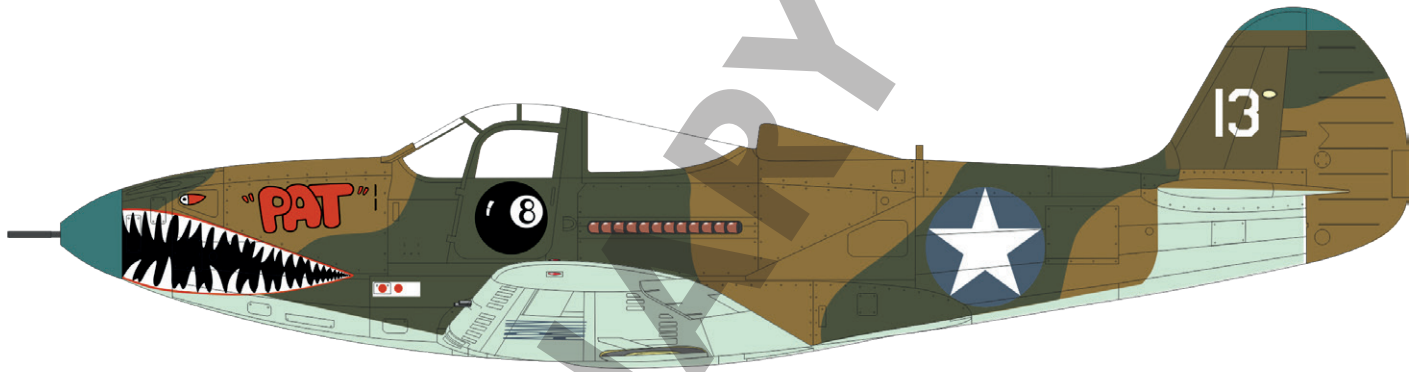

648203 P-39 wheels late 1/48 (Brassin)

KIT PARTS

A>

B>

C>

ProfiPACK edition kit of British WWII fighter aircraft Spitfire Mk.IXc in 1/72 scale.

BASIC INFO:

NAME: **Spitfire Mk.IXc late version**