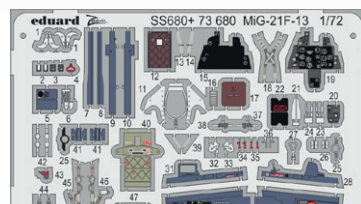

DETAIL

FE1027 A-10C seatbelts STEEL
1/48 Italeri
(1 part)

DETAIL

FE1028 Typhoon Mk.Ib Bubbletop
1/48 Hasegawa
(1 part)

DETAIL

FE1029 Typhoon Mk.Ib Bubbletop
seatbelts STEEL 1/48 Hasegawa
(1 part)

DETAIL

SS680 MiG-21F-13
1/72 Modelsvit
(1 part)