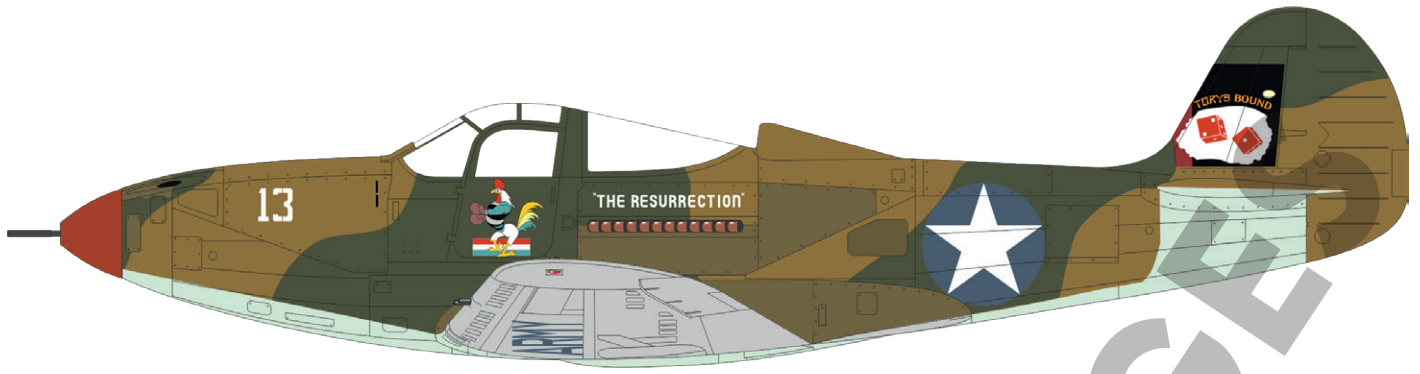

648203 P-39 wheels late 1/48 (Brassin)

KIT PARTS

A>

B>

C>

ProfiPACK edition kit of British WWII fighter aircraft Spitfire Mk.IXc in 1/72 scale.

BASIC INFO:

NAME: **Spitfire Mk.IXc late version**