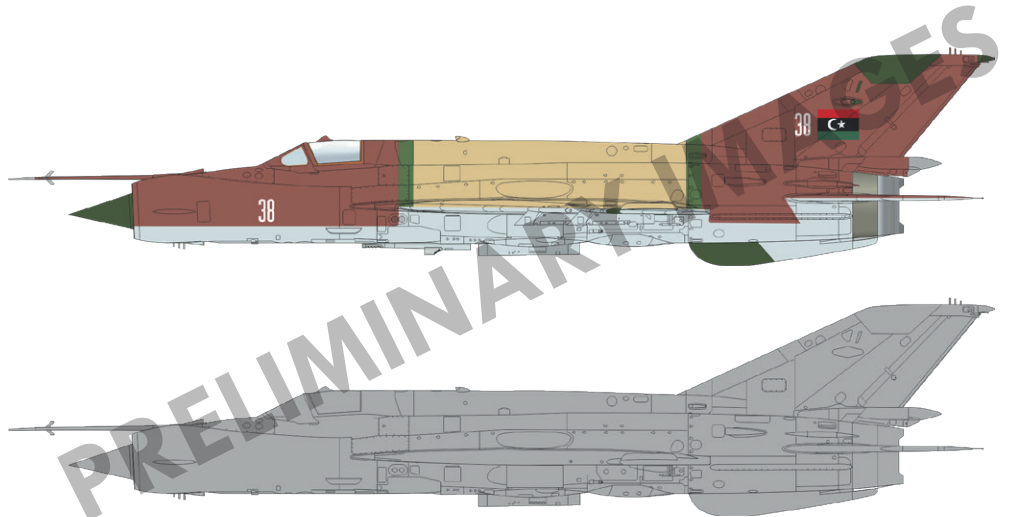

Weekend edition kit of Cold War era jet aircraft MiG-21MF in 1/72 scale.

BASIC INFO:

NAME: **MiG-21MF Fighter Bomber**

CAT. NO.: 7451

SCALE: 1/72

EDITION: Weekend edition

CONTENTS:

SPRUES: Eduard

PE-SETS: No

PAINTING MASK: No

MARKINGS: 2

DECALS: Eduard

BRASSIN: No