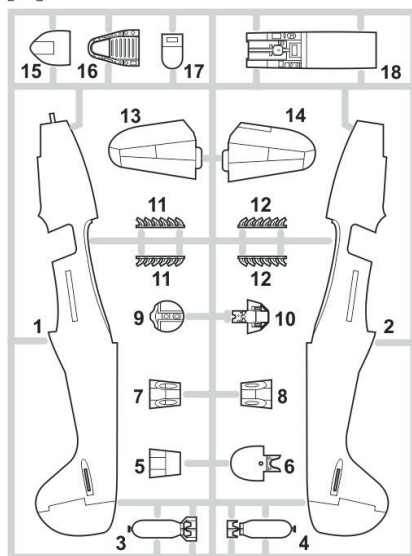

ProfiPACK edition kit of US WWII fighter plane P-400 in 1/48 scale.

BASIC INFO:

NAME: P-400

CAT. NO.:8092

SCALE: 1/48

EDITION: ProfiPACK

CONTENTS:

SPRUES: Eduard

PE-SETS: Yes, pre-painted

PAINTING MASK: Yes

MARKINGS: 5

DECALS: Eduard

NO PREVIEW

RELATED PRODUCTS:

48872 P-39/400 landing flaps 1/48 (PE-Set)

FE919 P-39 seatbelts STEEL 1/48 (PE-Set)

644025 P-400 LööK 1/48 (Brassin)

648202 P-39 wheels early 1/48 (Brassin)

648203 P-39 wheels late 1/48 (Brassin)

KIT PARTS

A>