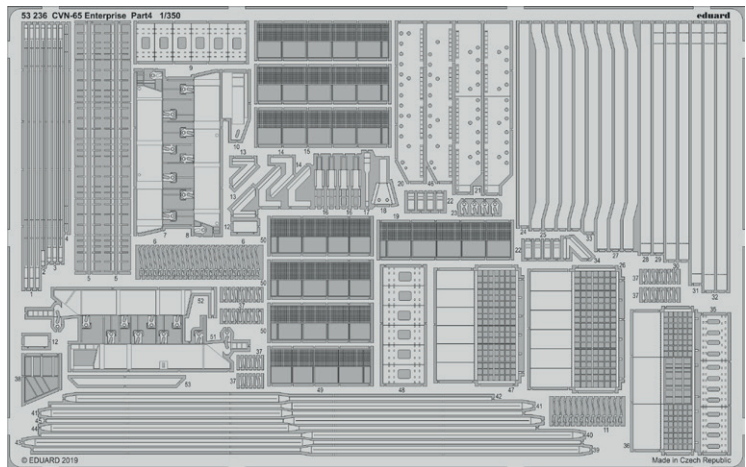

BIG5352 CVN-65 Enterprise PART II 1/350 Tamiya

- 53233 Aircraft Carrier figures USN present 3D 1/350
- 53236 CVN-65 Enterprise pt.4 1/350
- 53237 CVN-65 Enterprise pt.5 1/350