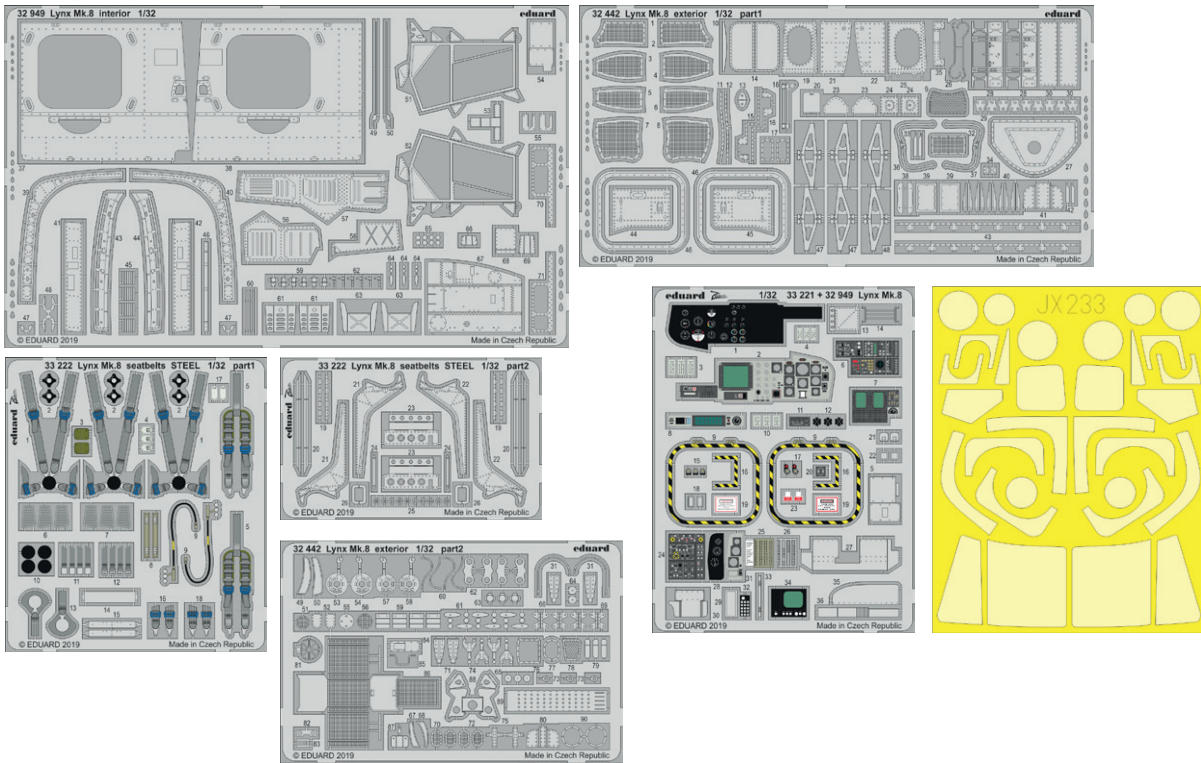

BIG33104 Lynx Mk.8 1/32 Revell

- 32442 Lynx Mk.8 exterior 1/32
- 32949 Lynx Mk.8 interior 1/32
- 33222 Lynx Mk.8 seatbelts STEEL 1/32
- JX233 Lynx Mk.8 1/32