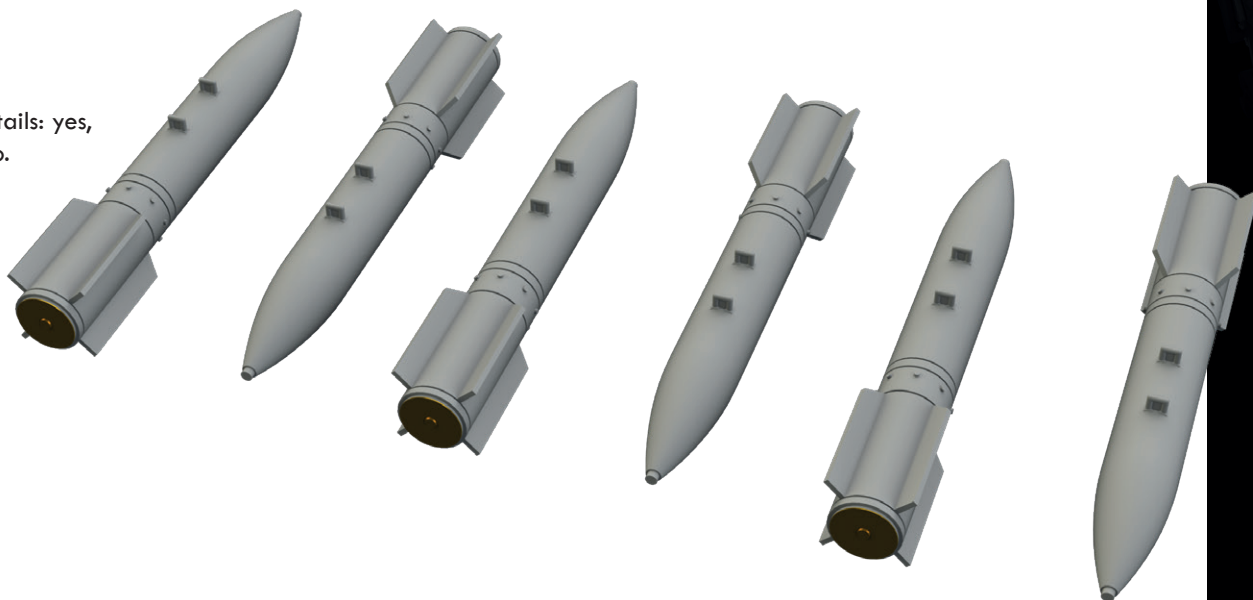

648496 PB-250 bombs 1/48

Brassin set - Soviet/Russian PB-250 bombs in 1/48 scale.
Set consists of 6 bombs.

Set contains:

- resin: 6 parts,
- decals: yes,
- photo-etched details: yes,
- painting mask: no.