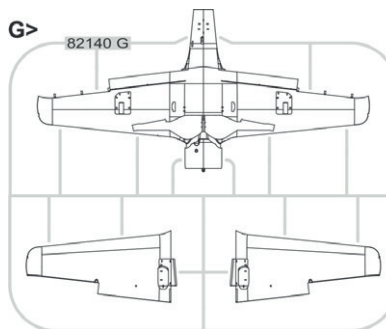

Limited Edition kit of German WWII aircraft
Fw 190A in 1/48 scale. The kit is focused on
Fw 190A-5s flown as fighter-bombers.

BASIC INFO:

NAME: **JaBo**

CAT. NO.: 11131

SCALE: 1/48

EDITION: Limited edition

CONTENTS:

SPRUES: Eduard

PE-SETS: Yes, pre-painted

PAINTING MASK: Yes

MARKINGS: 5

DECALS: Eduard

BRASSIN: external fuel tanks, cowling
with dust filters

RELATED PRODUCTS:

48949 Fw 190A-5 1/48 (PE-Set)

48950 Fw 190A-5 landing flaps 1/48 (PE-Set)

FE863 Fw 190A seatbelts STEEL 1/48 (PE-Set)

644002 Fw 190A-5 L66K 1/48 (Brassin)

648150 Fw 190 wheels late 1/48 (Brassin)

648356 Fw 190A wingroot gun bays 1/48 (Brassin)

648366 Fw 190A propeller 1/48 (Brassin)

648381 Fw 190A exhaust stacks 1/48 (Brassin)

648390 Fw 190A-5 cockpit 1/48 (Brassin)

648391 Fw 190A-5 engine 1/48 (Brassin)

648392 Fw 190A-5 fuselage guns 1/48 (Brassin)

648398 Fw 190A-5/U12 gun pods 1/48 (Brassin)

648408 Fw 190A-5 engine & fuselage guns 1/48 (Brassin)

648436 Fw 190A-5 undercarriage legs BRONZE 1/48 (Brassin)

648483 WGr.21 for Fw 190A 1/48 (Brassin)

EX587 Fw 190A TFace 1/48 (Mask)

KIT PARTS