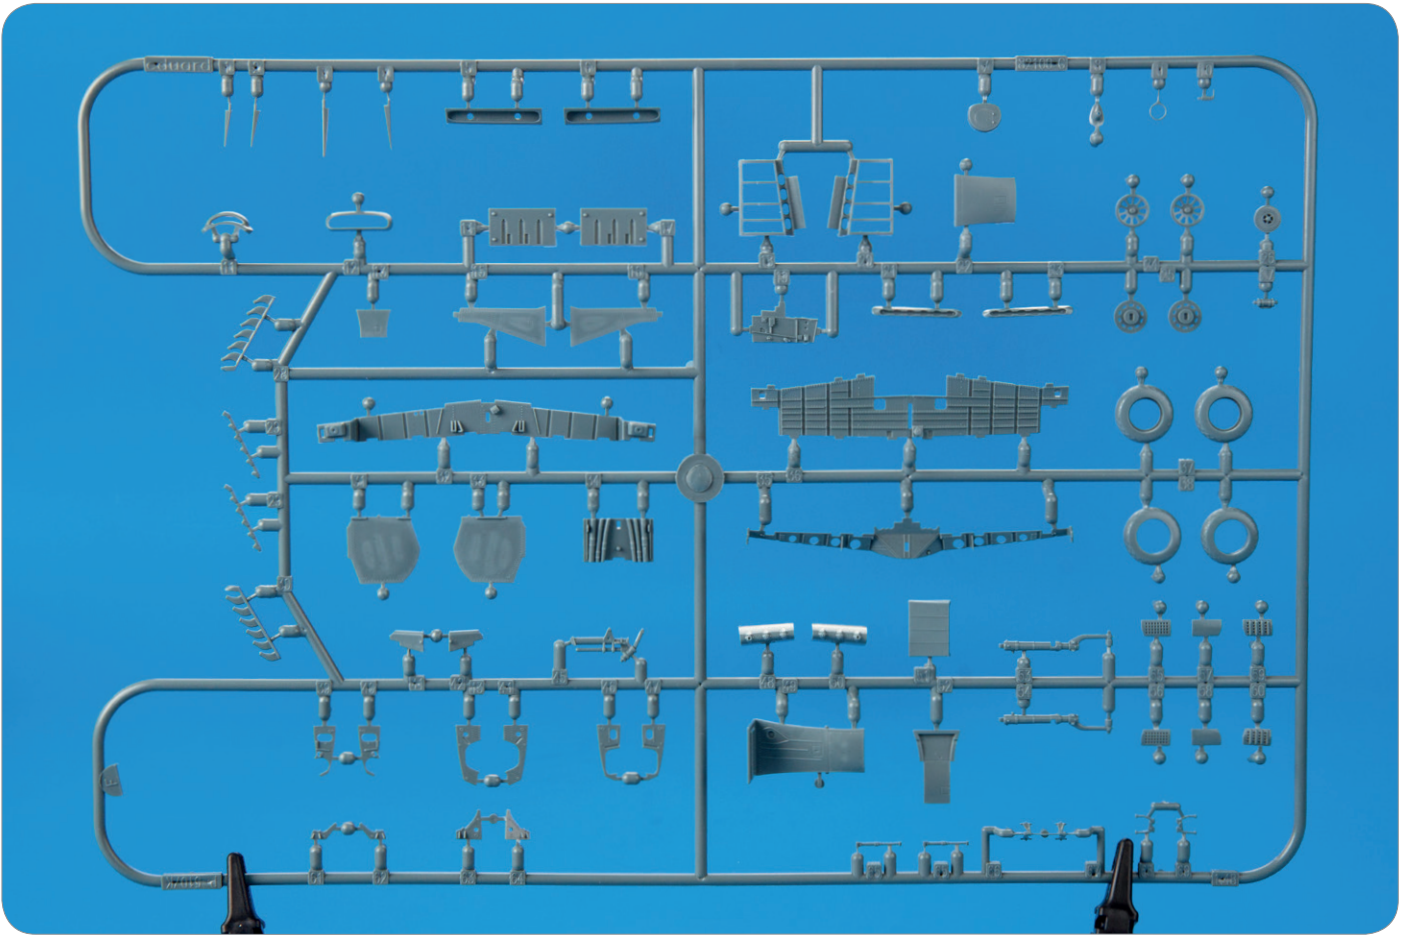

SPRUE D

NEW DESIGN AND TOOL

SPRUE F

P-51D-5 with dorsal fin assembly 1/48

SPRUE G

NEW DESIGN AND TOOL

SPRUE H