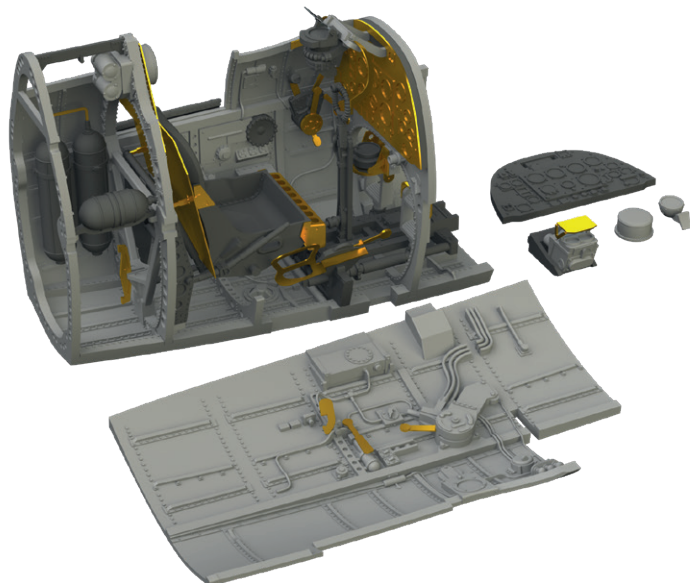

632131 Spitfire Mk.IX cockpit 1/32 Tamiya

Brassin set - the cockpit for Spitfire Mk.IX in 1/32 scale.
Recommended kit: Tamiya

Set contains:

- resin: 37 parts,
- decals: yes,
- photo-etched details: yes, pre-painted,
- painting mask: no.