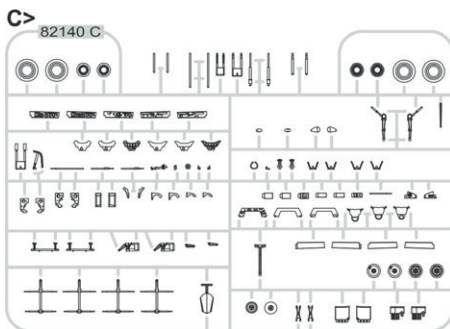

Limited Edition kit of German WWII aircraft
Fw 190A in 1/48 scale. The kit is focused on
Fw 190A-5s flown as fighter-bombers.

BASIC INFO:

NAME: **JaBo**

CAT. NO.: 11131

SCALE: 1/48

EDITION: Limited edition

CONTENTS:

SPRUES: Eduard

PE-SETS: Yes, pre-painted

PAINTING MASK: Yes

MARKINGS: 5

DECALS: Eduard

BRASSIN: external fuel tanks, cowling
with dust filters

RELATED PRODUCTS:

48949 Fw 190A-5 1/48 (PE-Set)

48950 Fw 190A-5 landing flaps 1/48 (PE-Set)

FE863 Fw 190A seatbelts STEEL 1/48 (PE-Set)

644002 Fw 190A-5 L66K 1/48 (Brassin)

648150 Fw 190 wheels late 1/48 (Brassin)

648356 Fw 190A wingroot gun bays 1/48 (Brassin)

648366 Fw 190A propeller 1/48 (Brassin)

648381 Fw 190A exhaust stacks 1/48 (Brassin)

648390 Fw 190A-5 cockpit 1/48 (Brassin)

648391 Fw 190A-5 engine 1/48 (Brassin)

648392 Fw 190A-5 fuselage guns 1/48 (Brassin)

648398 Fw 190A-5/U12 gun pods 1/48 (Brassin)

648408 Fw 190A-5 engine & fuselage guns 1/48 (Brassin)

648436 Fw 190A-5 undercarriage legs BRONZE 1/48 (Brassin)

648483 WGr.21 for Fw 190A 1/48 (Brassin)

EX587 Fw 190A TFace 1/48 (Mask)

KIT PARTS