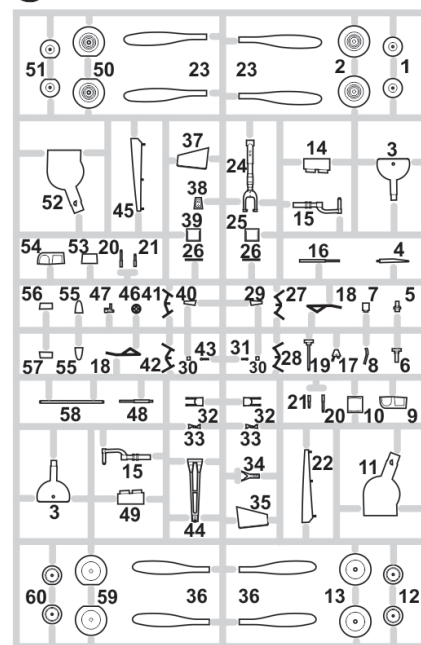

648203 P-39 wheels late 1/48 (Brassin)

KIT PARTS

A>

B>

C>

ProfiPACK edition kit of British WWII fighter aircraft Spitfire Mk.IXc in 1/72 scale.

BASIC INFO:

NAME: **Spitfire Mk.IXc late version**