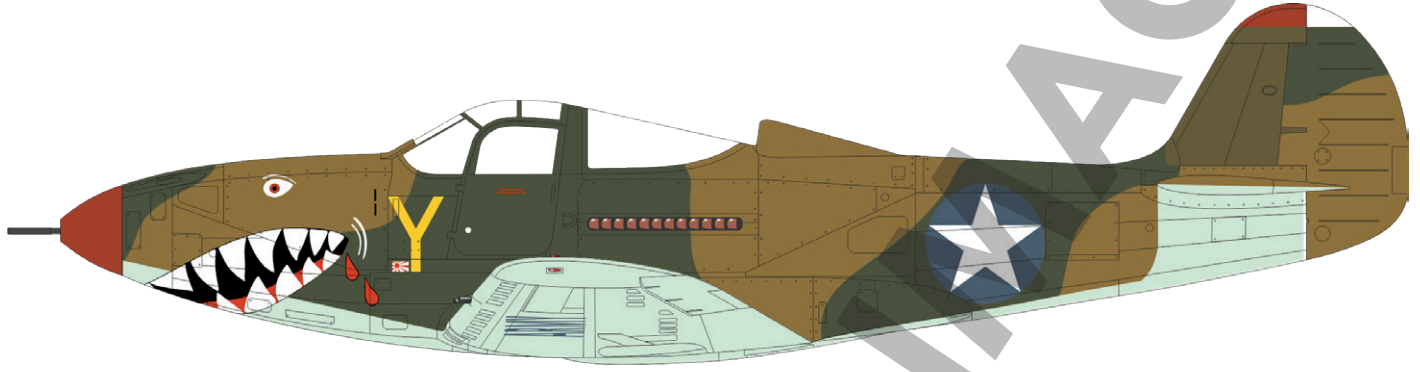

648203 P-39 wheels late 1/48 (Brassin)

KIT PARTS

A>

B>

C>

ProfiPACK edition kit of British WWII fighter aircraft Spitfire Mk.IXc in 1/72 scale.

BASIC INFO:

NAME: **Spitfire Mk.IXc late version**