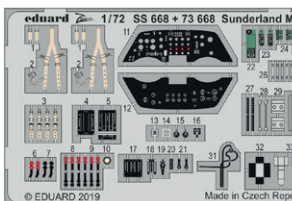

[DETAIL](#)

BIG3596 **StuG IV**
1/35 Academy

[DETAIL](#)

BIG49231 **F-4C**
1/48 Academy

[DETAIL](#)

BIG72150 **Sunderland Mk.V**
1/72 Special Hobby

[DETAIL](#)

PHOTO-ETCHED SETS