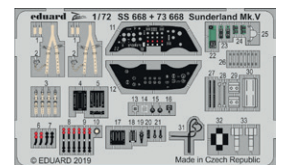

BIG72150 Sunderland Mk.V 1/72 Special Hobby

- 72688 Sunderland Mk.V exterior 1/72
- 72690 Sunderland Mk.V bomb bay 1/72
- 72691 Sunderland Mk.V maintenance platforms 1/72
- 73668 Sunderland Mk.V interior 1/72
- CX541 Sunderland Mk.V 1/72