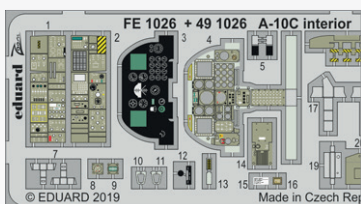

FE1023 Si 204D seatbelts STEEL
1/48 Special Hobby
(1 part)

DETAIL

FE1024 F-16I SUFA
1/48 Hasegawa
(1 part)

DETAIL

FE1025 F-16I SUFA seatbelts STEEL
1/48 Hasegawa
(1 part)

DETAIL

FE1026 A-10C
1/48 Italeri
(1 part)