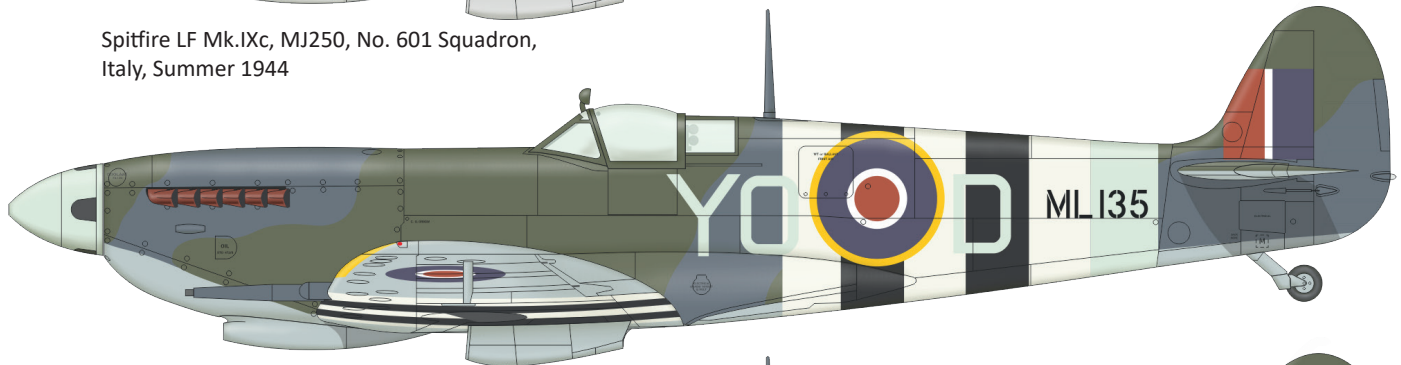

Spitfire LF Mk.IXc, ML135, Jerry Billing,
No. 401 Squadron, Tangmere AB, June 7 1944