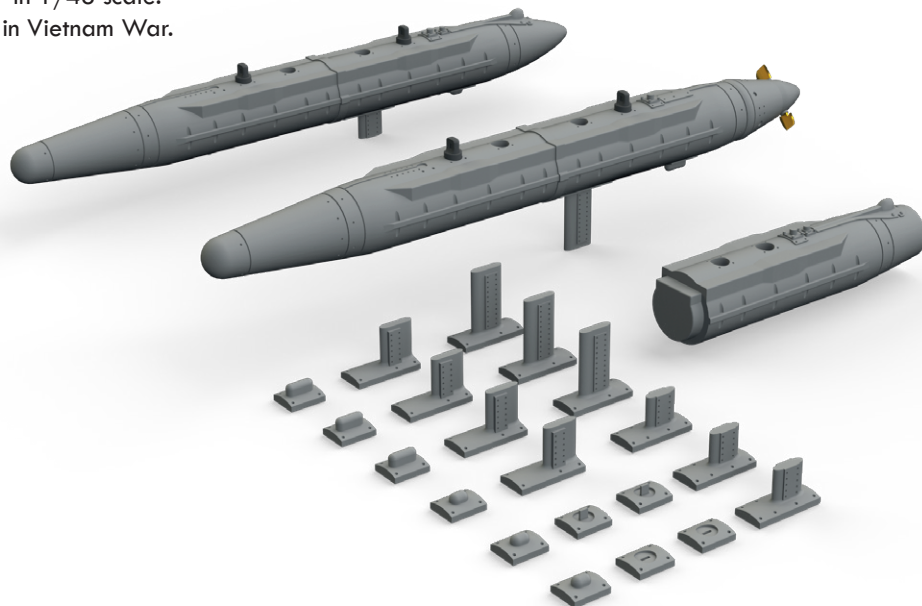

648493 AN/ALQ-87 ECM pod 1/48

Brassin set - the ECM pod AN/ALQ-87 in 1/48 scale.
Variable antennas & nose cones, used in Vietnam War.

Set contains:

- resin: 33 parts,
- decals: yes,
- photo-etched details: yes,
- painting mask: no.