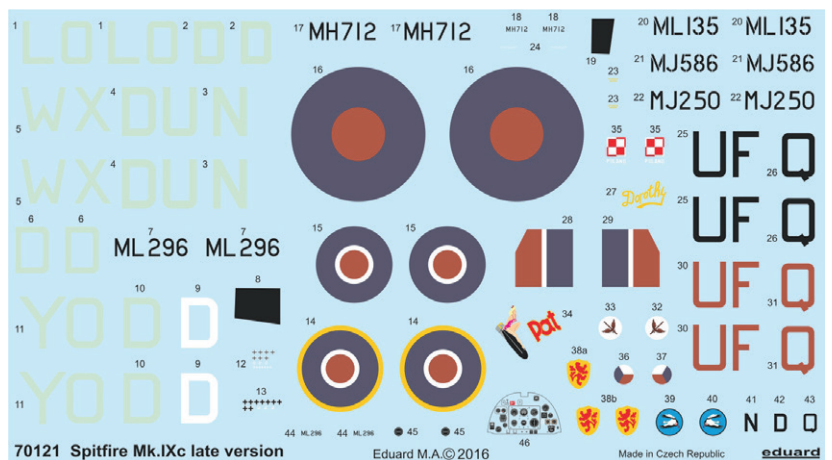

ProfiPACK edition kit of British WWII fighter aircraft Spitfire Mk.IXc in 1/72 scale.

BASIC INFO:

NAME: **Spitfire Mk.IXc late version**

CAT. NO.: 70121

SCALE: 1/72

EDITION: ProfiPACK

CONTENTS:

SPRUES: Eduard

PE-SETS: Yes, pre-painted

PAINTING MASK: Yes

MARKINGS: 6

DECALS: Eduard

BRASSIN: No

1/72

RELATED PRODUCTS:

72623 Spitfire Mk.IX landing flaps 1/72 (PE-Set)

72624 Spitfire Mk.IX 1/72 (PE-Set)

72641 Spitfire F Mk. IX 1/72 (PE-Set)

SS597 Spitfire Mk. IX seatbelts STEEL 1/72 (PE-Set)

672112 Spitfire Mk.IX cockpit 1/72 (Brassin)

672121 Spitfire 500lb bomb set 1/72 (Brassin)

672122 Spitfire drop tank 1/72 (Brassin)

672123 Spitfire Mk. IX top cowl early 1/72 (Brassin)

672124 Spitfire Mk. IX top cowl late 1/72 (Brassin)

672126 Spitfire Mk. IX engine 1/72 (Brassin)

672134 Spitfire Mk. IX legs BRONZE 1/72 (Brassin)

672150 Spitfire Mk. IXc gun bays 1/72 (Brassin)

672173 Spitfire Mk. VIII / IX / XVI radiator fairings 1/72 (Brassin)

KIT PARTS