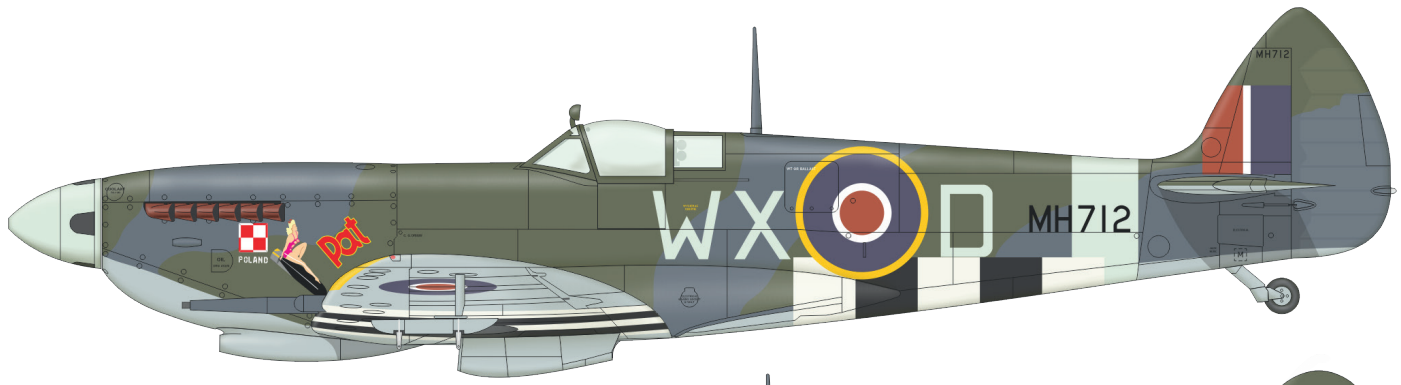

KIT PARTS

Spitfire LF Mk.IXc, MH712, W/O Henryk Dygala,
No. 302 Squadron, Summer / Autumn 1944

Spitfire HF Mk.IXc, ML296, F/Lt Otto Smik,
No. 312 Squadron, North Weald AB, Late August 1944

Spitfire LF Mk.IXc, MJ586, Pierre Clostermann,
No. 602 Squadron, Longues sur Mer airfield, July 7 1944