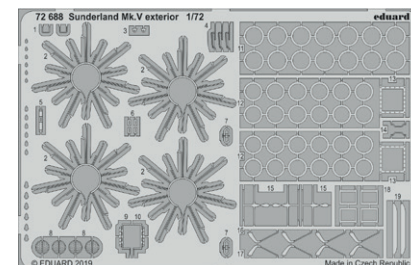

BIG72150 Sunderland Mk.V 1/72 Special Hobby

- 72688 Sunderland Mk.V exterior 1/72
- 72690 Sunderland Mk.V bomb bay 1/72
- 72691 Sunderland Mk.V maintenance platforms 1/72
- 73668 Sunderland Mk.V interior 1/72
- CX541 Sunderland Mk.V 1/72