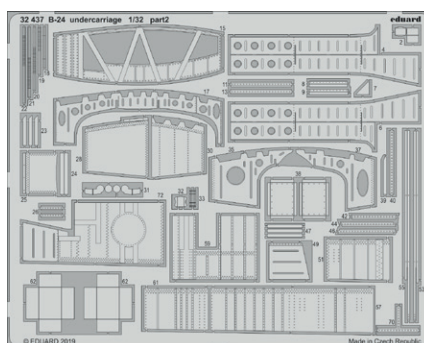

BIG33103 B-24 PART II 1/32 Hobby Boss

- 32437 B-24 undercarriage 1/32
- 32440 B-24 bomb bay 1/32
- 32441 B-24 bomb racks 1/32