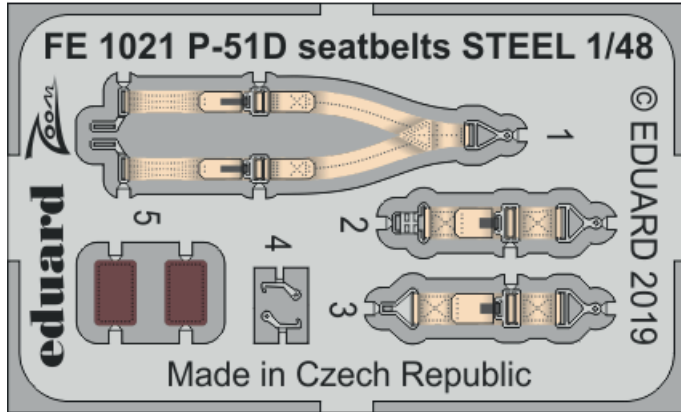

FE1026 A-10C
1/48 Italeri

SS680 MiG-21F-13
1/72 Modelsvit

SS681 A-4E
1/72 Hobby Boss

SS682 C-27J
1/72 Italeri

STEELBELTS

FE1021 P-51D seatbelts STEEL
1/48 Eduard

FE1023 Si 204D seatbelts STEEL
1/48 Special Hobby