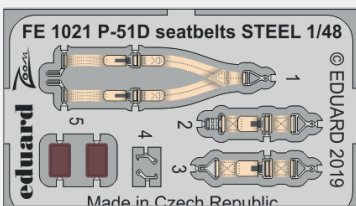

FE1018 Do 217N-1
1/48 ICM
(1 part)

FE1019 Do 217N-1 seatbelts STEEL
1/48 ICM
(1 part)

FE1020 Do 217N-1 radar antennas
1/48 ICM
(1 part)

DETAIL

FE1021 P-51D seatbelts STEEL
1/48 Eduard
(1 part)

DETAIL

FE1022 Si 204D
1/48 Special Hobby
(1 part)