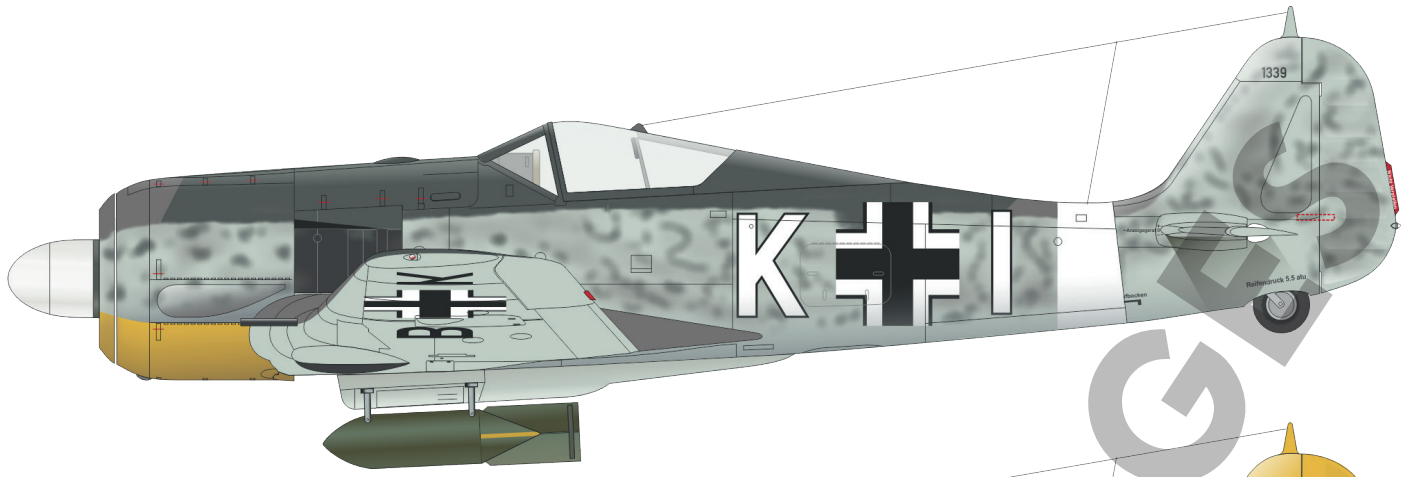

KIT PARTS

Weekend edition kit of Cold War era jet aircraft MiG-21MF in 1/72 scale.

BASIC INFO:

NAME: **MiG-21MF Fighter Bomber**

CAT. NO.: 7451

SCALE: 1/72

EDITION: Weekend edition

CONTENTS: