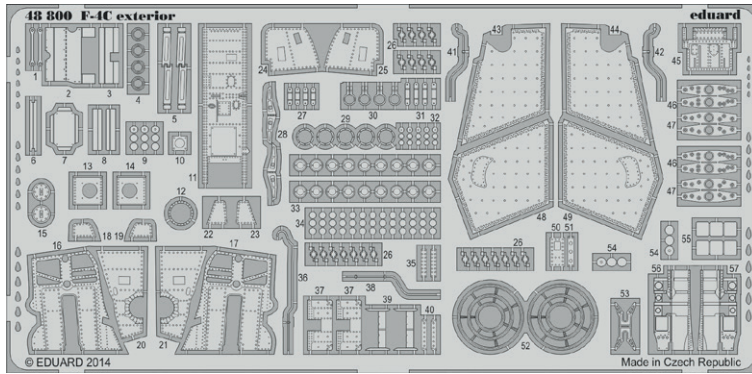

BIG49231 F-4C 1/48 Academy

- 48800 F-4C exterior
- 49103 Remove Before Flight STEEL
- 491006 F-4C interior 1/48
- FE1007 F-4C seatbelts STEEL 1/48
- EX414 F-4C 1/48