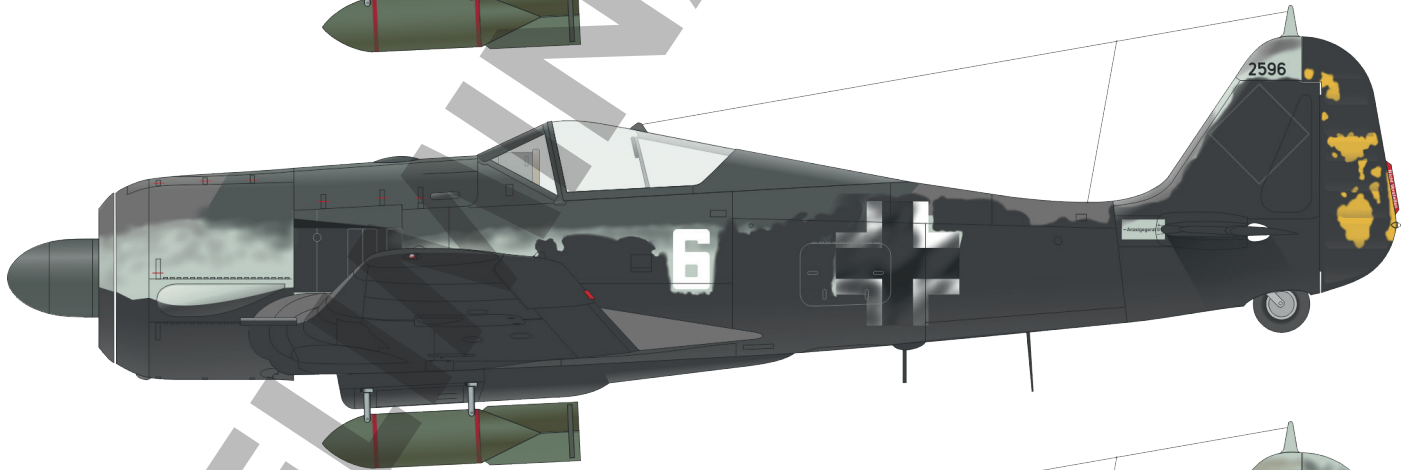

KIT PARTS

Weekend edition kit of Cold War era jet aircraft MiG-21MF in 1/72 scale.

BASIC INFO:

NAME: **MiG-21MF Fighter Bomber**

CAT. NO.: 7451

SCALE: 1/72

EDITION: Weekend edition

CONTENTS: