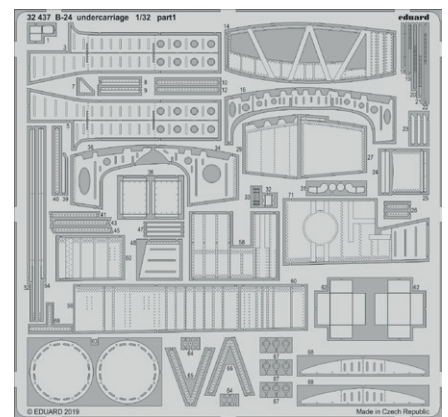

BIG33103 B-24 PART II 1/32 Hobby Boss

- 32437 B-24 undercarriage 1/32
- 32440 B-24 bomb bay 1/32
- 32441 B-24 bomb racks 1/32