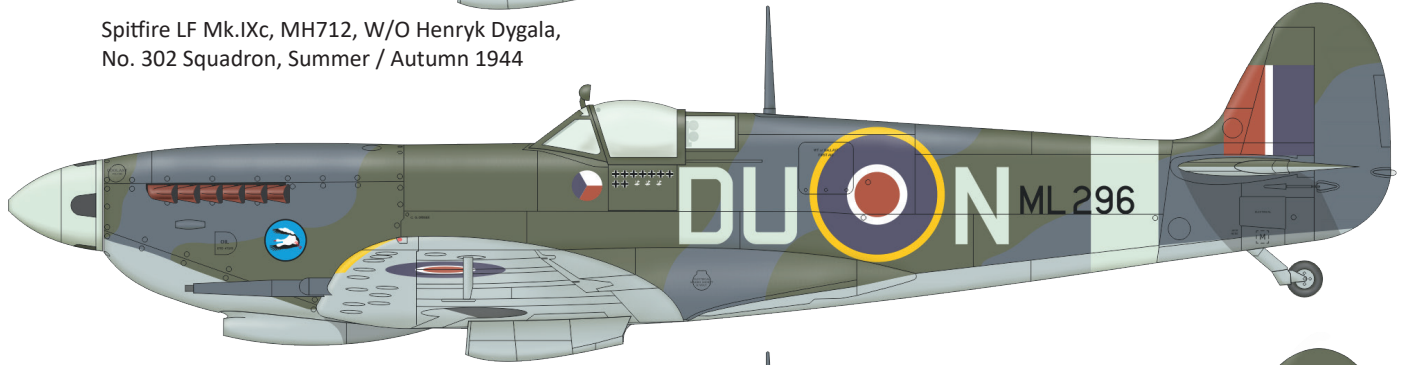

KIT PARTS

Spitfire LF Mk.IXc, MH712, W/O Henryk Dygala,
No. 302 Squadron, Summer / Autumn 1944

Spitfire HF Mk.IXc, ML296, F/Lt Otto Smik,
No. 312 Squadron, North Weald AB, Late August 1944

Spitfire LF Mk.IXc, MJ586, Pierre Clostermann,
No. 602 Squadron, Longues sur Mer airfield, July 7 1944