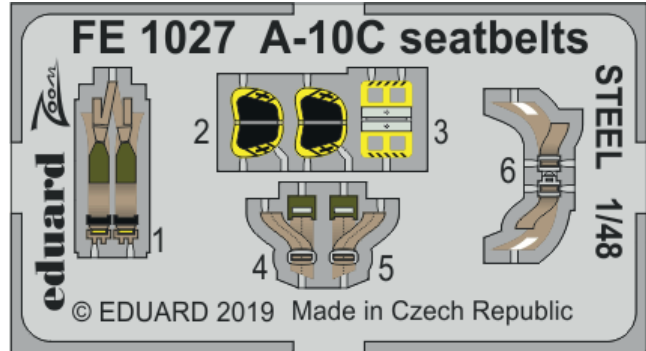

FE1027 A-10C seatbelts STEEL
1/48 Italeri