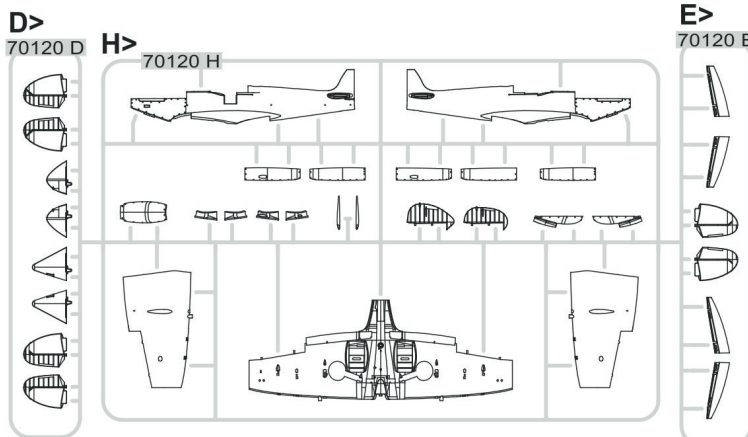

ProfiPACK edition kit of British WWII fighter aircraft Spitfire Mk.IXc in 1/72 scale.

BASIC INFO:

NAME: **Spitfire Mk.IXc late version**

CAT. NO.: 70121

SCALE: 1/72

EDITION: ProfiPACK

CONTENTS:

SPRUES: Eduard

PE-SETS: Yes, pre-painted

PAINTING MASK: Yes

MARKINGS: 6

DECALS: Eduard

BRASSIN: No

1/72

RELATED PRODUCTS:

72623 Spitfire Mk.IX landing flaps 1/72 (PE-Set)

72624 Spitfire Mk.IX 1/72 (PE-Set)

72641 Spitfire F Mk. IX 1/72 (PE-Set)

SS597 Spitfire Mk. IX seatbelts STEEL 1/72 (PE-Set)

672112 Spitfire Mk.IX cockpit 1/72 (Brassin)

672121 Spitfire 500lb bomb set 1/72 (Brassin)

672122 Spitfire drop tank 1/72 (Brassin)

672123 Spitfire Mk. IX top cowl early 1/72 (Brassin)

672124 Spitfire Mk. IX top cowl late 1/72 (Brassin)

672126 Spitfire Mk. IX engine 1/72 (Brassin)

672134 Spitfire Mk. IX legs BRONZE 1/72 (Brassin)

672150 Spitfire Mk. IXc gun bays 1/72 (Brassin)

672173 Spitfire Mk. VIII / IX / XVI radiator fairings 1/72 (Brassin)

KIT PARTS