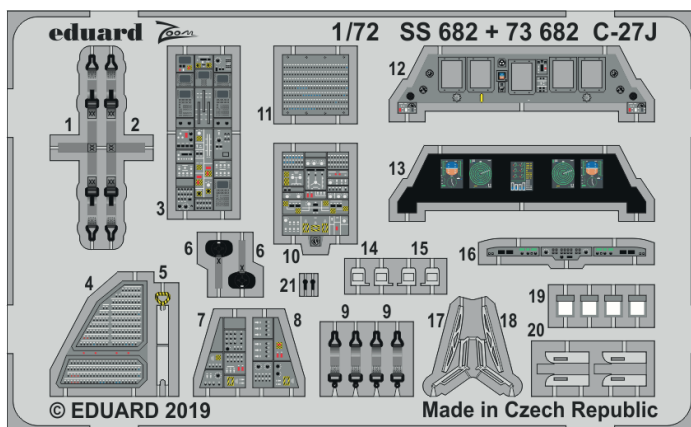

FE1026 A-10C
1/48 Italeri

SS680 MiG-21F-13
1/72 Modelsvit

SS681 A-4E
1/72 Hobby Boss

SS682 C-27J
1/72 Italeri

STEELBELTS

FE1021 P-51D seatbelts STEEL
1/48 Eduard

FE1023 Si 204D seatbelts STEEL
1/48 Special Hobby