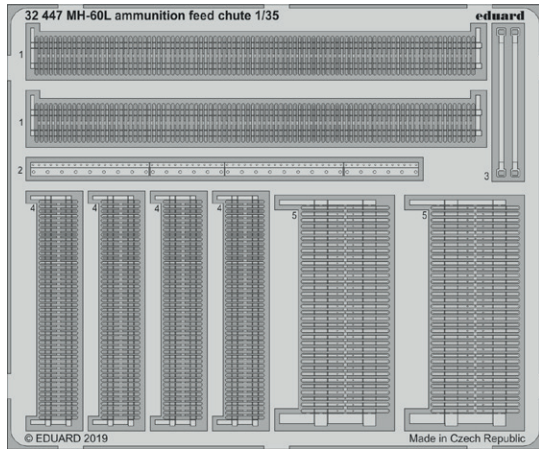

491024 F-16I SUFA interior
1/48 Hasegawa