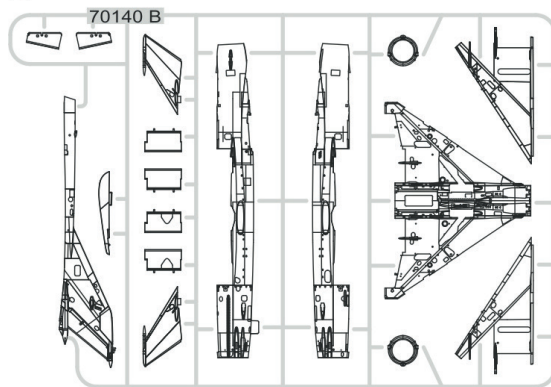

KIT PARTS

B>