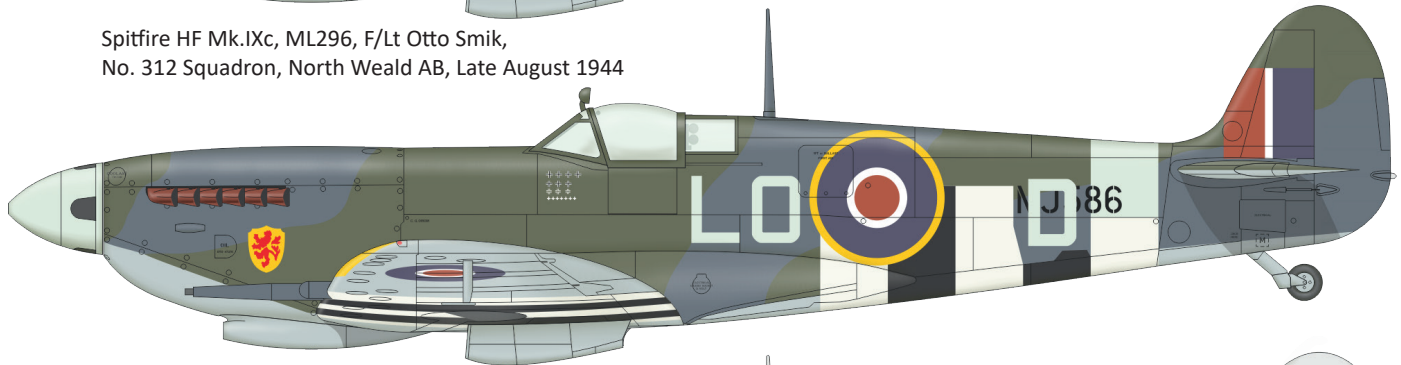

KIT PARTS

Spitfire LF Mk.IXc, MH712, W/O Henryk Dygala,
No. 302 Squadron, Summer / Autumn 1944

Spitfire HF Mk.IXc, ML296, F/Lt Otto Smik,
No. 312 Squadron, North Weald AB, Late August 1944

Spitfire LF Mk.IXc, MJ586, Pierre Clostermann,
No. 602 Squadron, Longues sur Mer airfield, July 7 1944