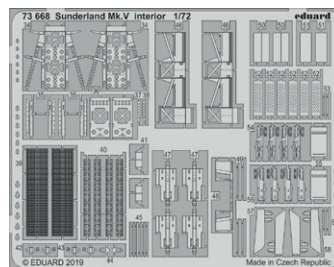

BIG72150 Sunderland Mk.V 1/72 Special Hobby

- 72688 Sunderland Mk.V exterior 1/72
- 72690 Sunderland Mk.V bomb bay 1/72
- 72691 Sunderland Mk.V maintenance platforms 1/72
- 73668 Sunderland Mk.V interior 1/72
- CX541 Sunderland Mk.V 1/72