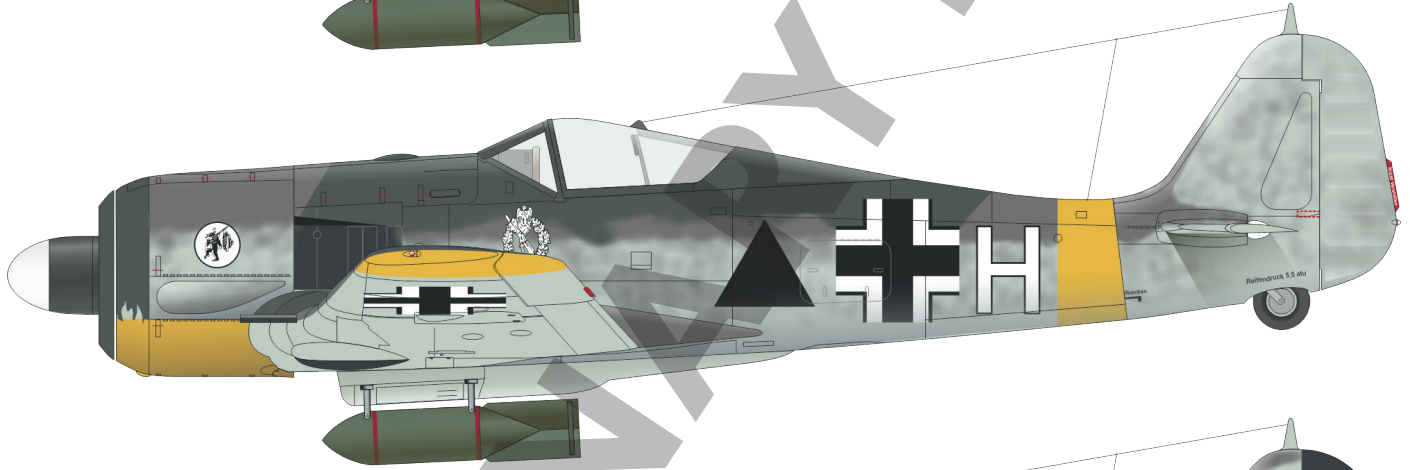

KIT PARTS

Weekend edition kit of Cold War era jet aircraft MiG-21MF in 1/72 scale.

BASIC INFO:

NAME: **MiG-21MF Fighter Bomber**

CAT. NO.: 7451

SCALE: 1/72

EDITION: Weekend edition

CONTENTS: