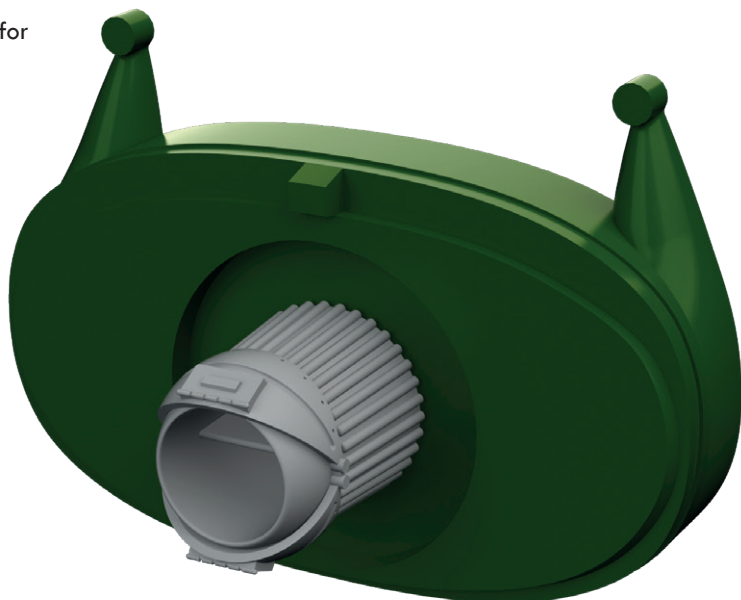

648498 F/A-18E ECS pipes late 1/48 Eduard/Hasegawa

Brassin set - the ECS pipes for F/A-18E
in 1/48 scale, late version.
Recommended kit: Eduard/Hasegawa

Set contains:

- resin: 2 part,
- decals: no,
- photo-etched details: no,
- painting mask: no.

648499 Tempest Mk.V intake ring 1/48 Eduard

Brassin set - the radiator intake ring for Tempest Mk.V
in 1/48 scale. Easy to build.
Recommended kit: Eduard

Set contains:

- resin: 1 part,
- decals: no,
- photo-etched details: no,
- painting mask: no.

648500 Tempest Mk.V dust filter w/ eyelid 1/48 Eduard

Brassin set - the dust filter with so-called eyelid open for
Tempest Mk.V / TT.5 in 1/48 scale.
Easy to build, replaces plastic parts.
Recommended kit: Eduard

Set contains:

- resin: 1 part,
- decals: no,
- photo-etched details: no,
- painting mask: no.