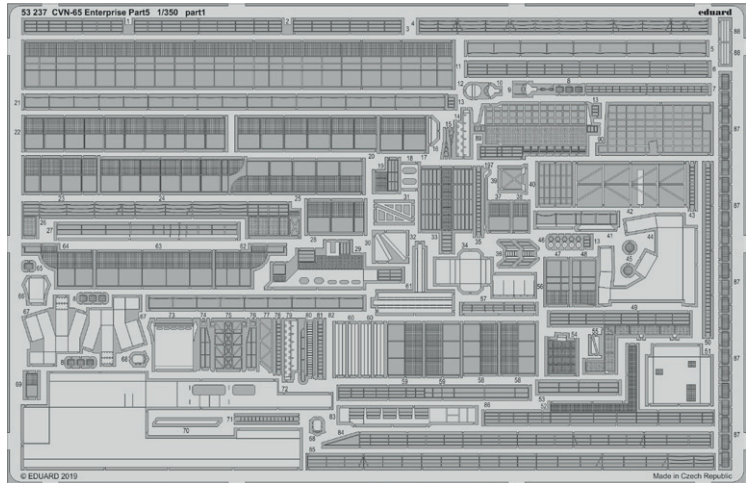

BIG5352 CVN-65 Enterprise PART II 1/350 Tamiya

- 53233 Aircraft Carrier figures USN present 3D 1/350
- 53236 CVN-65 Enterprise pt.4 1/350
- 53237 CVN-65 Enterprise pt.5 1/350