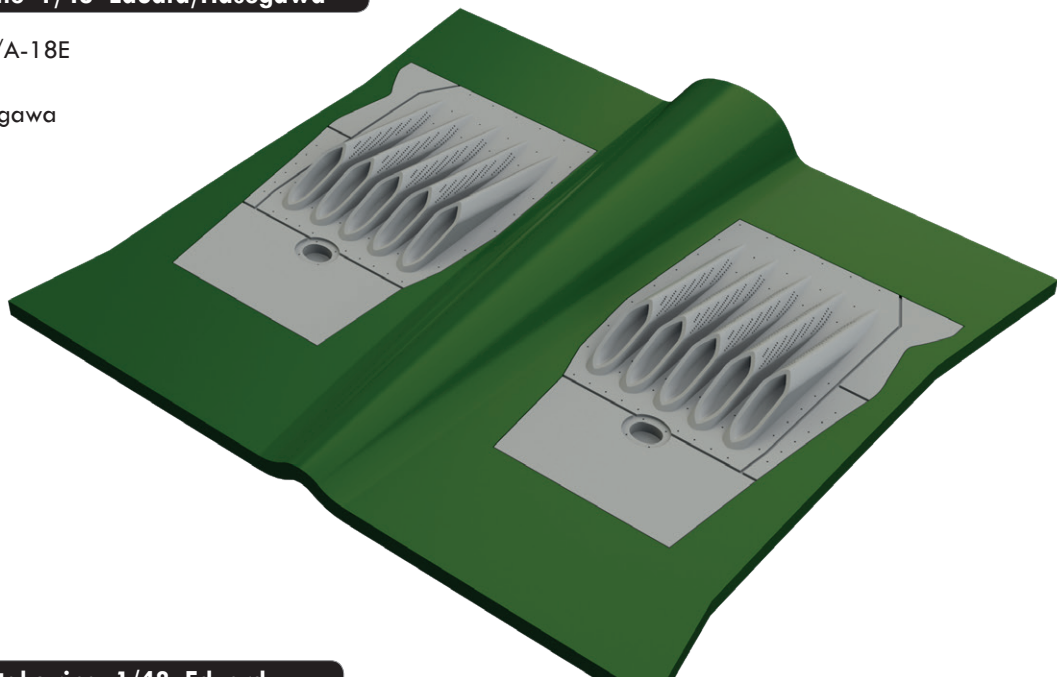

648498 F/A-18E ECS pipes late 1/48 Eduard/Hasegawa

Brassin set - the ECS pipes for F/A-18E
in 1/48 scale, late version.
Recommended kit: Eduard/Hasegawa

Set contains:

- resin: 2 part,
- decals: no,
- photo-etched details: no,
- painting mask: no.

648499 Tempest Mk.V intake ring 1/48 Eduard

Brassin set - the radiator intake ring for Tempest Mk.V
in 1/48 scale. Easy to build.
Recommended kit: Eduard

Set contains:

- resin: 1 part,
- decals: no,
- photo-etched details: no,
- painting mask: no.