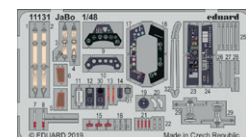

Limited Edition kit of German WWII aircraft
Fw 190A in 1/48 scale. The kit is focused on
Fw 190A-5s flown as fighter-bombers.

BASIC INFO:

NAME: **JaBo**

CAT. NO.: 11131

SCALE: 1/48

EDITION: Limited edition

CONTENTS:

SPRUES: Eduard

PE-SETS: Yes, pre-painted

PAINTING MASK: Yes

MARKINGS: 5

DECALS: Eduard

BRASSIN: external fuel tanks, cowling
with dust filters

RELATED PRODUCTS:

48949 Fw 190A-5 1/48 (PE-Set)

48950 Fw 190A-5 landing flaps 1/48 (PE-Set)

FE863 Fw 190A seatbelts STEEL 1/48 (PE-Set)

644002 Fw 190A-5 L66K 1/48 (Brassin)

648150 Fw 190 wheels late 1/48 (Brassin)

648356 Fw 190A wingroot gun bays 1/48 (Brassin)

648366 Fw 190A propeller 1/48 (Brassin)

648381 Fw 190A exhaust stacks 1/48 (Brassin)

648390 Fw 190A-5 cockpit 1/48 (Brassin)

648391 Fw 190A-5 engine 1/48 (Brassin)

648392 Fw 190A-5 fuselage guns 1/48 (Brassin)

648398 Fw 190A-5/U12 gun pods 1/48 (Brassin)

648408 Fw 190A-5 engine & fuselage guns 1/48 (Brassin)

648436 Fw 190A-5 undercarriage legs BRONZE 1/48 (Brassin)

648483 WGr.21 for Fw 190A 1/48 (Brassin)

EX587 Fw 190A TFace 1/48 (Mask)

KIT PARTS