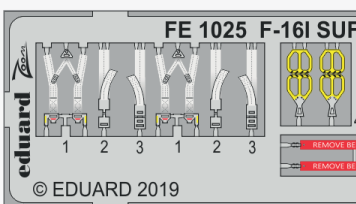

FE1025 F-16I SUFA seatbelts STEEL
1/48 Hasegawa
(1 part)

DETAIL