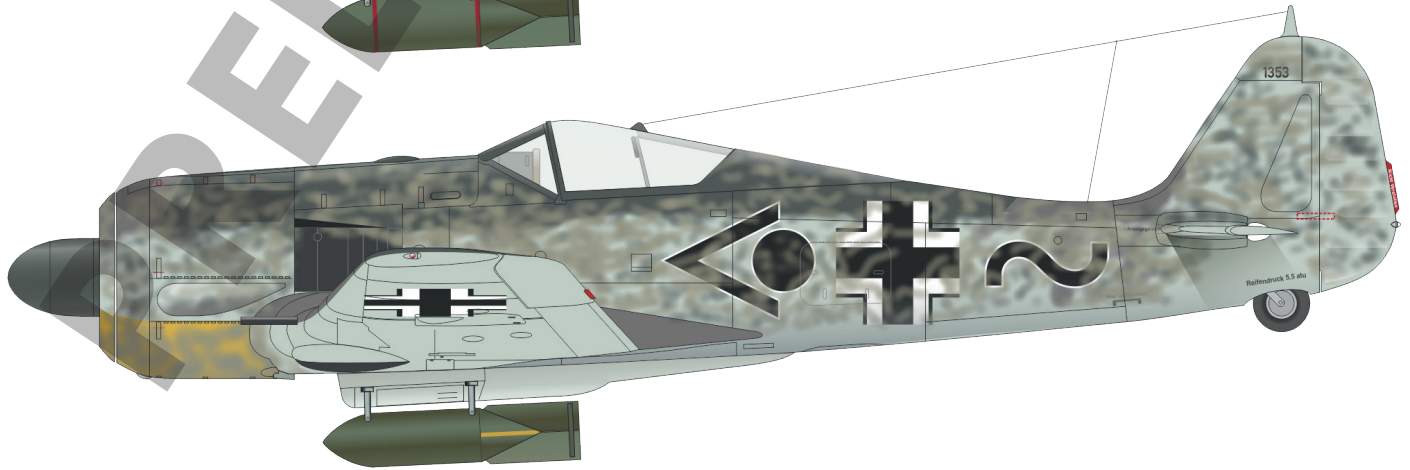

KIT PARTS

Weekend edition kit of Cold War era jet aircraft MiG-21MF in 1/72 scale.

BASIC INFO:

NAME: **MiG-21MF Fighter Bomber**

CAT. NO.: 7451

SCALE: 1/72

EDITION: Weekend edition

CONTENTS: