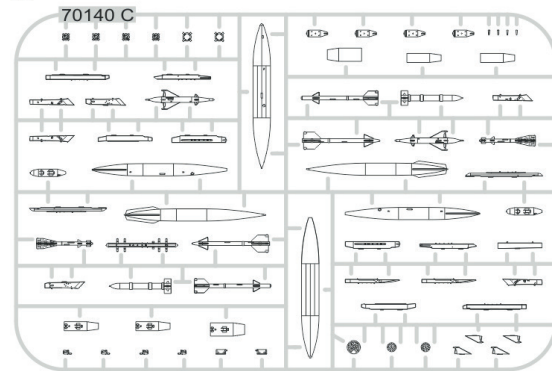

36426 M-46 Patton
1/35 Takom

C>