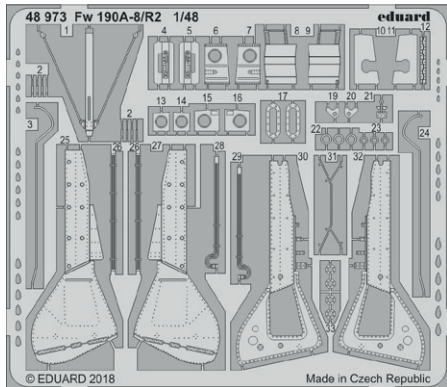

Collection of 4 sets for Fw 190A-8/R2 in 1/48 scale by Eduard.

- propeller,
- wingroot gun bays,
- engine,
- PE-set.

All sets included in this BIG SIN are available separately, but with every BIG SIN set you save up to 30%.