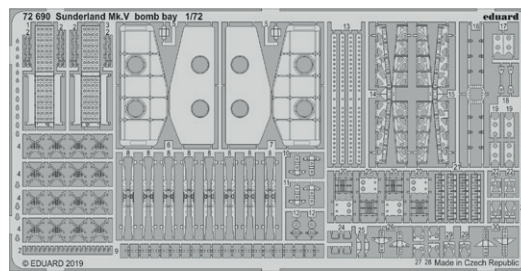

BIG72150 Sunderland Mk.V 1/72 Special Hobby

- 72688 Sunderland Mk.V exterior 1/72
- 72690 Sunderland Mk.V bomb bay 1/72
- 72691 Sunderland Mk.V maintenance platforms 1/72
- 73668 Sunderland Mk.V interior 1/72
- CX541 Sunderland Mk.V 1/72