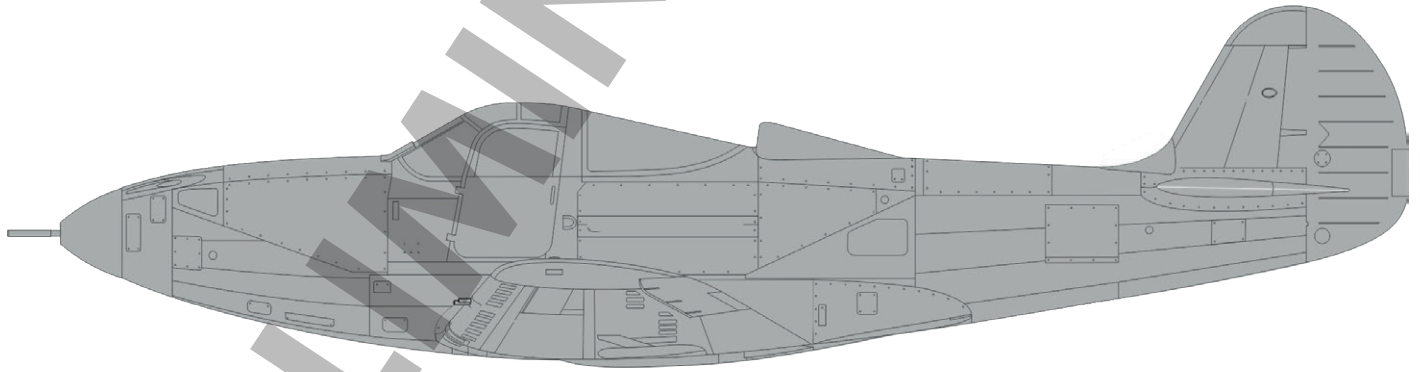

648203 P-39 wheels late 1/48 (Brassin)

KIT PARTS

A>

B>

C>

ProfiPACK edition kit of British WWII fighter aircraft Spitfire Mk.IXc in 1/72 scale.

BASIC INFO:

NAME: **Spitfire Mk.IXc late version**