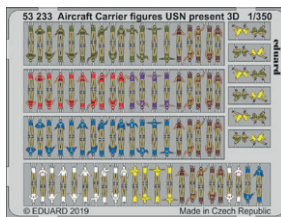

BIG5352 CVN-65 Enterprise PART II 1/350 Tamiya

- 53233 Aircraft Carrier figures USN present 3D 1/350
- 53236 CVN-65 Enterprise pt.4 1/350
- 53237 CVN-65 Enterprise pt.5 1/350