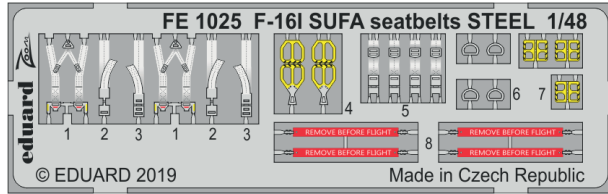

FE1025 F-16I SUFA seatbelts STEEL
1/48 Hasegawa