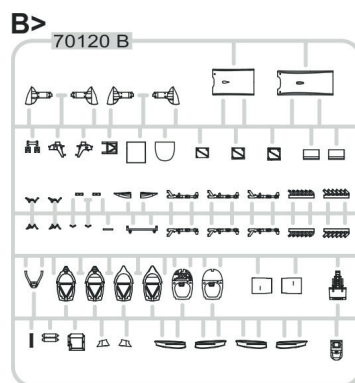

ProfiPACK edition kit of British WWII fighter aircraft Spitfire Mk.IXc in 1/72 scale.

BASIC INFO:

NAME: **Spitfire Mk.IXc late version**

CAT. NO.: 70121

SCALE: 1/72

EDITION: ProfiPACK

CONTENTS:

SPRUES: Eduard

PE-SETS: Yes, pre-painted

PAINTING MASK: Yes

MARKINGS: 6

DECALS: Eduard

BRASSIN: No

1/72

RELATED PRODUCTS:

72623 Spitfire Mk.IX landing flaps 1/72 (PE-Set)

72624 Spitfire Mk.IX 1/72 (PE-Set)

72641 Spitfire F Mk. IX 1/72 (PE-Set)

SS597 Spitfire Mk. IX seatbelts STEEL 1/72 (PE-Set)

672112 Spitfire Mk.IX cockpit 1/72 (Brassin)

672121 Spitfire 500lb bomb set 1/72 (Brassin)

672122 Spitfire drop tank 1/72 (Brassin)

672123 Spitfire Mk. IX top cowl early 1/72 (Brassin)

672124 Spitfire Mk. IX top cowl late 1/72 (Brassin)

672126 Spitfire Mk. IX engine 1/72 (Brassin)

672134 Spitfire Mk. IX legs BRONZE 1/72 (Brassin)

672150 Spitfire Mk. IXc gun bays 1/72 (Brassin)

672173 Spitfire Mk. VIII / IX / XVI radiator fairings 1/72 (Brassin)

KIT PARTS