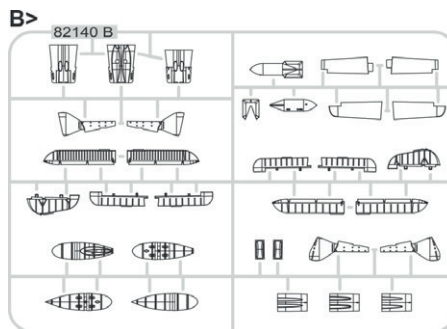

Limited Edition kit of German WWII aircraft
Fw 190A in 1/48 scale. The kit is focused on
Fw 190A-5s flown as fighter-bombers.

BASIC INFO:

NAME: **JaBo**

CAT. NO.: 11131

SCALE: 1/48

EDITION: Limited edition

CONTENTS:

SPRUES: Eduard

PE-SETS: Yes, pre-painted

PAINTING MASK: Yes

MARKINGS: 5

DECALS: Eduard

BRASSIN: external fuel tanks, cowling
with dust filters

RELATED PRODUCTS:

48949 Fw 190A-5 1/48 (PE-Set)

48950 Fw 190A-5 landing flaps 1/48 (PE-Set)

FE863 Fw 190A seatbelts STEEL 1/48 (PE-Set)

644002 Fw 190A-5 L66K 1/48 (Brassin)

648150 Fw 190 wheels late 1/48 (Brassin)

648356 Fw 190A wingroot gun bays 1/48 (Brassin)

648366 Fw 190A propeller 1/48 (Brassin)

648381 Fw 190A exhaust stacks 1/48 (Brassin)

648390 Fw 190A-5 cockpit 1/48 (Brassin)

648391 Fw 190A-5 engine 1/48 (Brassin)

648392 Fw 190A-5 fuselage guns 1/48 (Brassin)

648398 Fw 190A-5/U12 gun pods 1/48 (Brassin)

648408 Fw 190A-5 engine & fuselage guns 1/48 (Brassin)

648436 Fw 190A-5 undercarriage legs BRONZE 1/48 (Brassin)

648483 WGr.21 for Fw 190A 1/48 (Brassin)

EX587 Fw 190A TFace 1/48 (Mask)

KIT PARTS