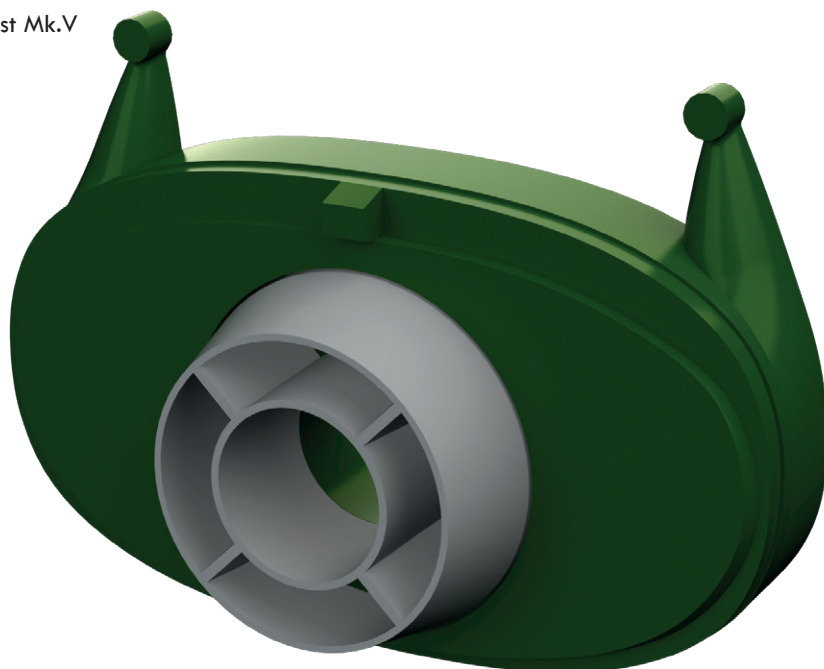

Set contains:

- resin: 2 part,
- decals: no,
- photo-etched details: no,
- painting mask: no.

648499 Tempest Mk.V intake ring 1/48 Eduard

Brassin set - the radiator intake ring for Tempest Mk.V
in 1/48 scale. Easy to build.
Recommended kit: Eduard

Set contains:

- resin: 1 part,
- decals: no,
- photo-etched details: no,
- painting mask: no.

648500 Tempest Mk.V dust filter w/ eyelid 1/48 Eduard

Brassin set - the dust filter with so-called eyelid open for
Tempest Mk.V / TT.5 in 1/48 scale.
Easy to build, replaces plastic parts.
Recommended kit: Eduard