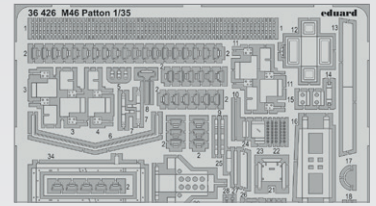

36426 M-46 Patton
1/35 Takom
(1 part)

[DETAIL](#)