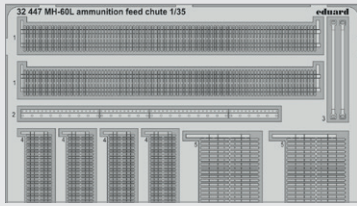

[DETAIL](#)

BIG3596 **StuG IV**
1/35 Academy

[DETAIL](#)

BIG49231 **F-4C**
1/48 Academy

[DETAIL](#)

BIG72150 **Sunderland Mk.V**
1/72 Special Hobby

[DETAIL](#)

PHOTO-ETCHED SETS