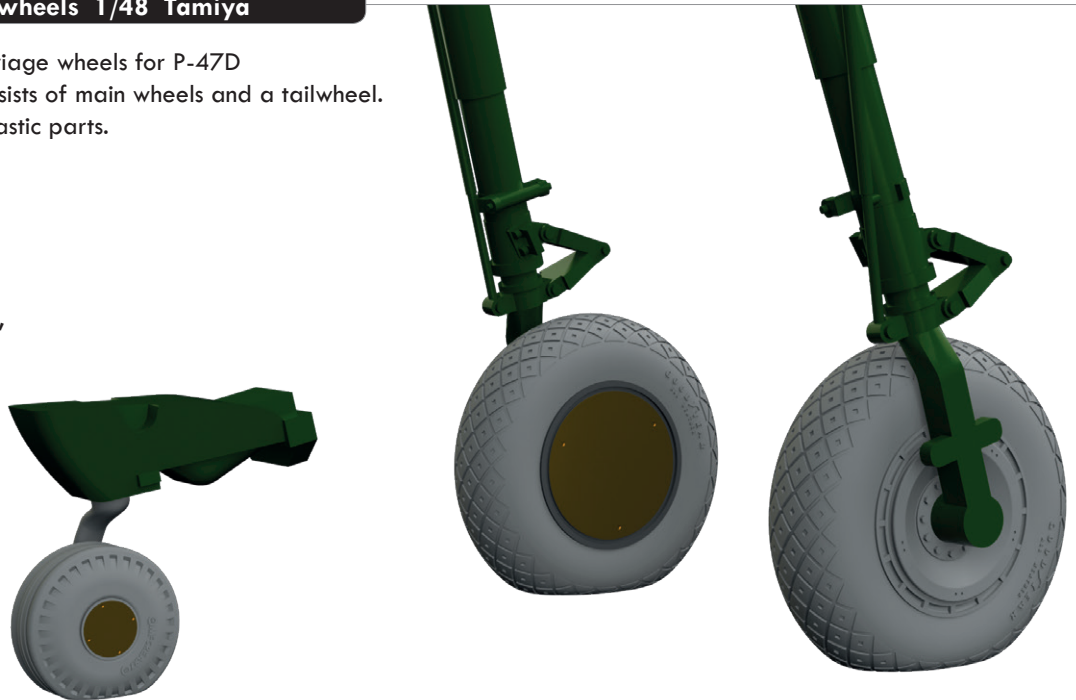

Set contains:

- resin: 5 parts,
- decals: no,
- photo-etched details: no,
- painting mask: yes.

648491 AN/ALQ-71(V)-2 ECM pod 1/48

Brassin set - the ECM pod AN/ALQ-71(V)-2 in 1/48 scale. Variable antennas, tail & nose cones, used in Vietnam War.