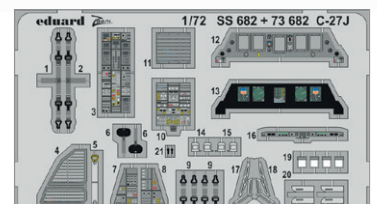

SS682 C-27J
1/72 Italeri
(1 part)

DETAIL