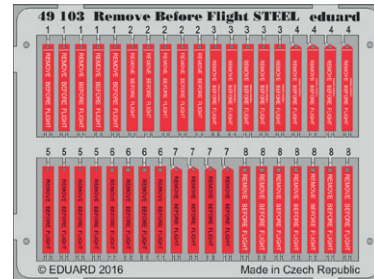

BIG49231 F-4C 1/48 Academy

- 48800 F-4C exterior
- 49103 Remove Before Flight STEEL
- 491006 F-4C interior 1/48
- FE1007 F-4C seatbelts STEEL 1/48
- EX414 F-4C 1/48