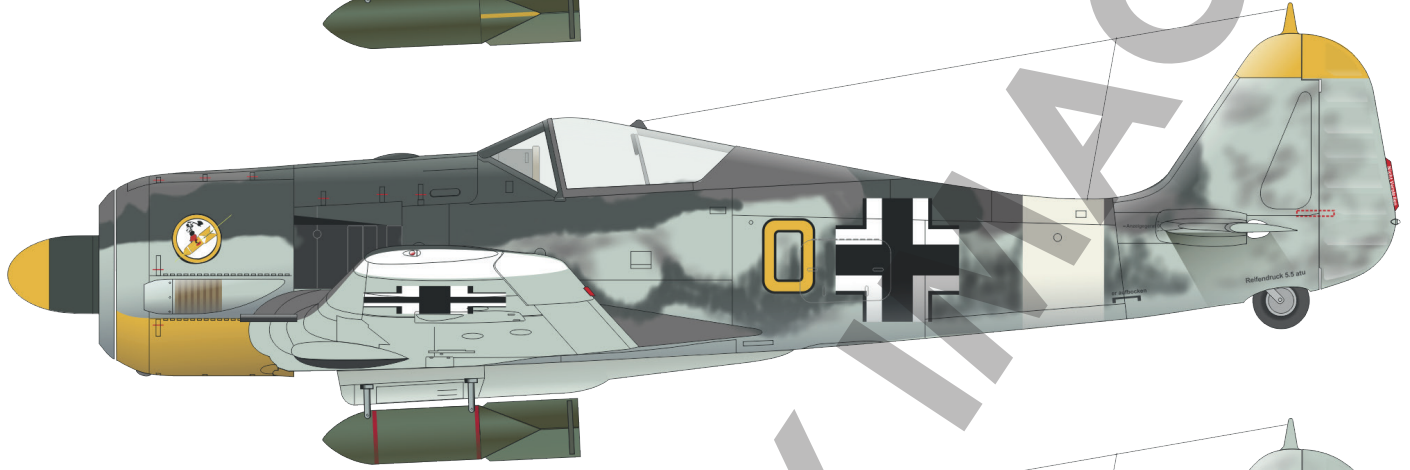

KIT PARTS

Weekend edition kit of Cold War era jet aircraft MiG-21MF in 1/72 scale.

BASIC INFO:

NAME: **MiG-21MF Fighter Bomber**

CAT. NO.: 7451

SCALE: 1/72

EDITION: Weekend edition

CONTENTS: