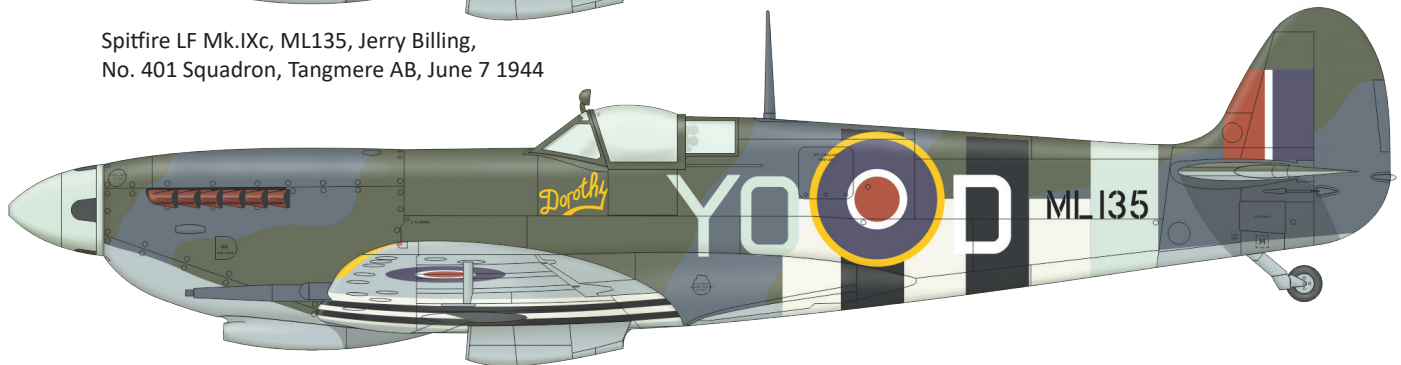

Spitfire LF Mk.IXc, ML135, Jerry Billing, No. 401 Squadron, France, July 1 1944