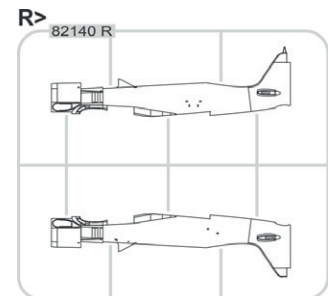

Limited Edition kit of German WWII aircraft
Fw 190A in 1/48 scale. The kit is focused on
Fw 190A-5s flown as fighter-bombers.

BASIC INFO:

NAME: **JaBo**

CAT. NO.: 11131

SCALE: 1/48

EDITION: Limited edition

CONTENTS:

SPRUES: Eduard

PE-SETS: Yes, pre-painted

PAINTING MASK: Yes

MARKINGS: 5

DECALS: Eduard

BRASSIN: external fuel tanks, cowling
with dust filters

RELATED PRODUCTS:

48949 Fw 190A-5 1/48 (PE-Set)

48950 Fw 190A-5 landing flaps 1/48 (PE-Set)

FE863 Fw 190A seatbelts STEEL 1/48 (PE-Set)

644002 Fw 190A-5 L66K 1/48 (Brassin)

648150 Fw 190 wheels late 1/48 (Brassin)

648356 Fw 190A wingroot gun bays 1/48 (Brassin)

648366 Fw 190A propeller 1/48 (Brassin)

648381 Fw 190A exhaust stacks 1/48 (Brassin)

648390 Fw 190A-5 cockpit 1/48 (Brassin)

648391 Fw 190A-5 engine 1/48 (Brassin)

648392 Fw 190A-5 fuselage guns 1/48 (Brassin)

648398 Fw 190A-5/U12 gun pods 1/48 (Brassin)

648408 Fw 190A-5 engine & fuselage guns 1/48 (Brassin)

648436 Fw 190A-5 undercarriage legs BRONZE 1/48 (Brassin)

648483 WGr.21 for Fw 190A 1/48 (Brassin)

EX587 Fw 190A TFace 1/48 (Mask)

KIT PARTS