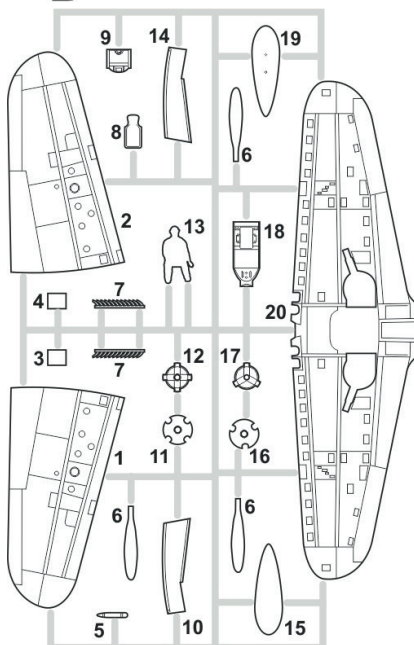

ProfiPACK edition kit of US WWII fighter plane P-400 in 1/48 scale.

BASIC INFO:

NAME: P-400

CAT. NO.:8092

SCALE: 1/48

EDITION: ProfiPACK

CONTENTS:

SPRUES: Eduard

PE-SETS: Yes, pre-painted

PAINTING MASK: Yes

MARKINGS: 5

DECALS: Eduard

NO PREVIEW

RELATED PRODUCTS:

48872 P-39/400 landing flaps 1/48 (PE-Set)

FE919 P-39 seatbelts STEEL 1/48 (PE-Set)

644025 P-400 LööK 1/48 (Brassin)

648202 P-39 wheels early 1/48 (Brassin)

648203 P-39 wheels late 1/48 (Brassin)

KIT PARTS

A>

B>

C>