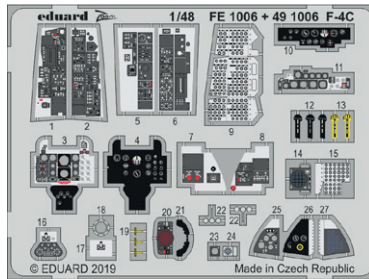

BIG49231 F-4C 1/48 Academy

- 48800 F-4C exterior
- 49103 Remove Before Flight STEEL
- 491006 F-4C interior 1/48
- FE1007 F-4C seatbelts STEEL 1/48
- EX414 F-4C 1/48