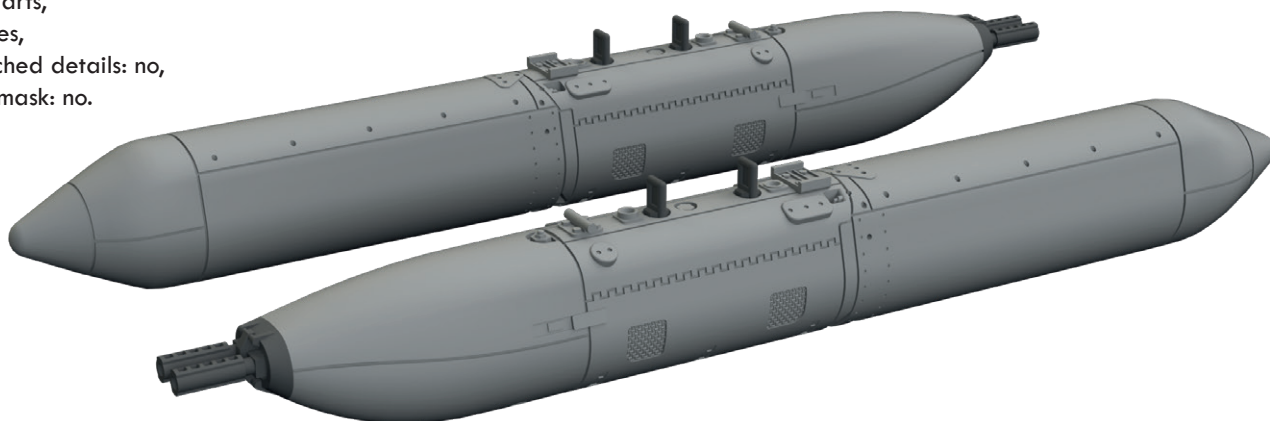

648497 UPK-23-250 gun pods 1/48

Brassin set - the UPK-23-250 gun pods in 1/48 scale. Used mainly by Warsaw Pact air forces. Set consists of 2 gun pods.

Set contains:

- resin: 8 parts,
- decals: yes,
- photo-etched details: no,
- painting mask: no.