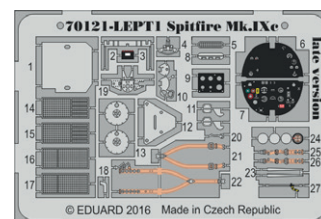

ProfiPACK edition kit of British WWII fighter aircraft Spitfire Mk.IXc in 1/72 scale.

BASIC INFO:

NAME: **Spitfire Mk.IXc late version**

CAT. NO.: 70121

SCALE: 1/72

EDITION: ProfiPACK

CONTENTS:

SPRUES: Eduard

PE-SETS: Yes, pre-painted

PAINTING MASK: Yes

MARKINGS: 6

DECALS: Eduard

BRASSIN: No

1/72

RELATED PRODUCTS:

72623 Spitfire Mk.IX landing flaps 1/72 (PE-Set)

72624 Spitfire Mk.IX 1/72 (PE-Set)

72641 Spitfire F Mk. IX 1/72 (PE-Set)

SS597 Spitfire Mk. IX seatbelts STEEL 1/72 (PE-Set)

672112 Spitfire Mk.IX cockpit 1/72 (Brassin)

672121 Spitfire 500lb bomb set 1/72 (Brassin)

672122 Spitfire drop tank 1/72 (Brassin)

672123 Spitfire Mk. IX top cowl early 1/72 (Brassin)

672124 Spitfire Mk. IX top cowl late 1/72 (Brassin)

672126 Spitfire Mk. IX engine 1/72 (Brassin)

672134 Spitfire Mk. IX legs BRONZE 1/72 (Brassin)

672150 Spitfire Mk. IXc gun bays 1/72 (Brassin)

672173 Spitfire Mk. VIII / IX / XVI radiator fairings 1/72 (Brassin)

KIT PARTS