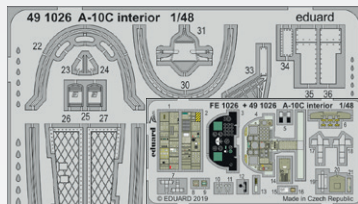

491026 A-10C interior
1/48 Italeri
(2 parts)

[DETAIL](#)