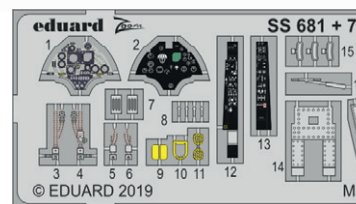

SS681 A-4E
1/72 Hobby Boss
(1 part)

DETAIL