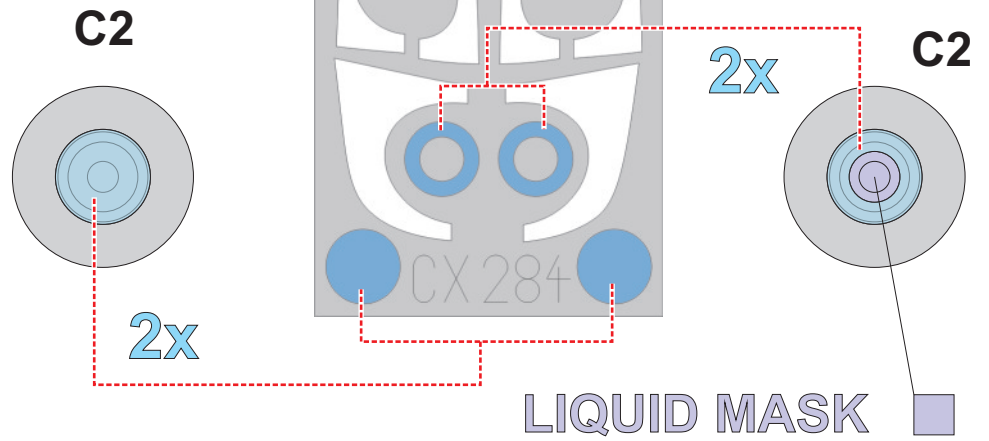

# Su T-50 1/72

The die-cut mask for accurate canopy frame painting of the  
*Zvezda* scale 1/72 KIT

1.)

2.)

3.)