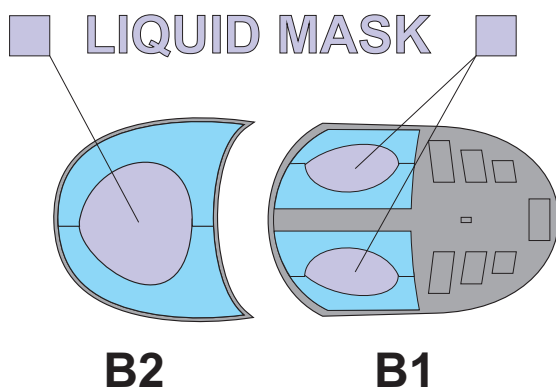

# Su T-50 1/72

The die-cut mask for accurate canopy frame painting of the  
*Zvezda* scale 1/72 KIT

1.)

2.)

3.)