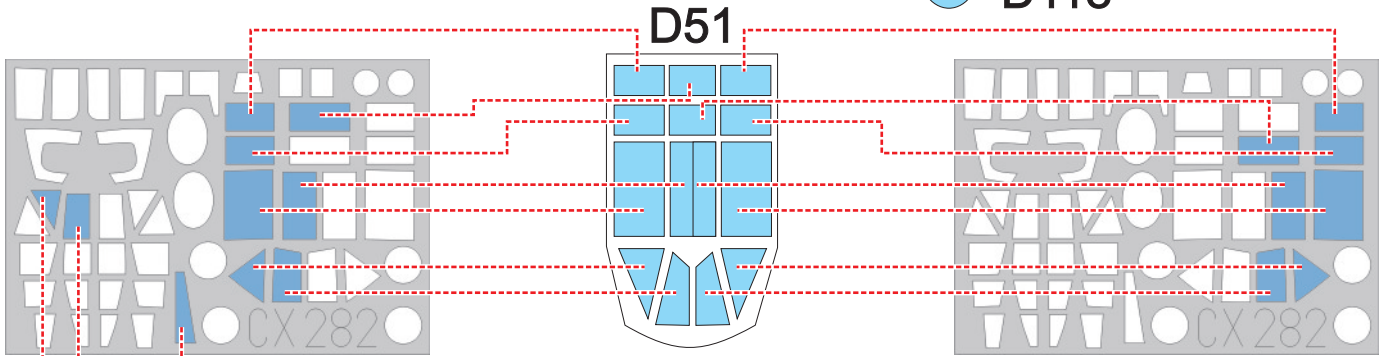

eduard
MASK

CX 282

Pe-2 1/72

The die-cut mask for accurate canopy frame painting of the
UM scale 1/72 KIT

2.)
LIQUID MASK