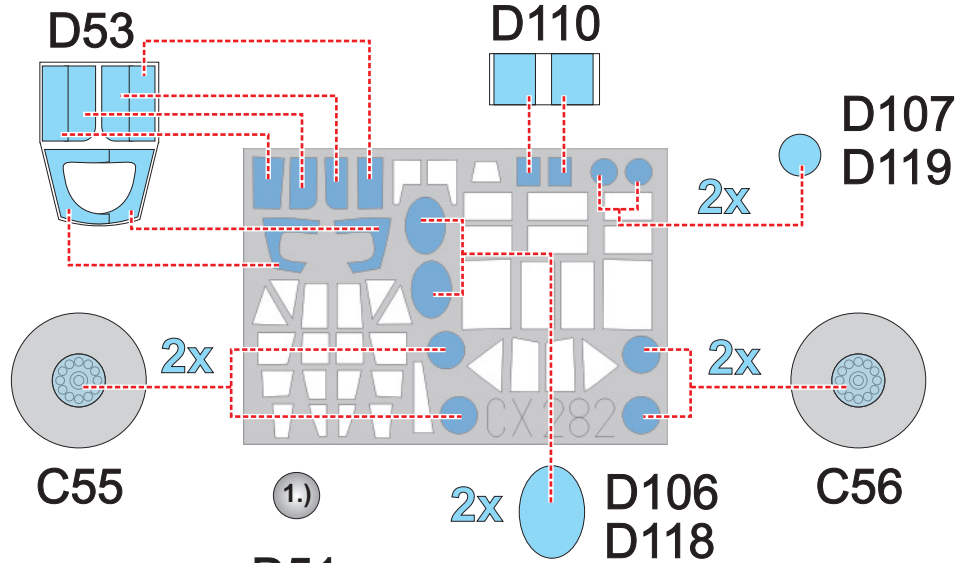

eduard
MASK

CX 282

Pe-2 1/72

The die-cut mask for accurate canopy frame painting of the
UM scale 1/72 KIT

2.)
LIQUID MASK