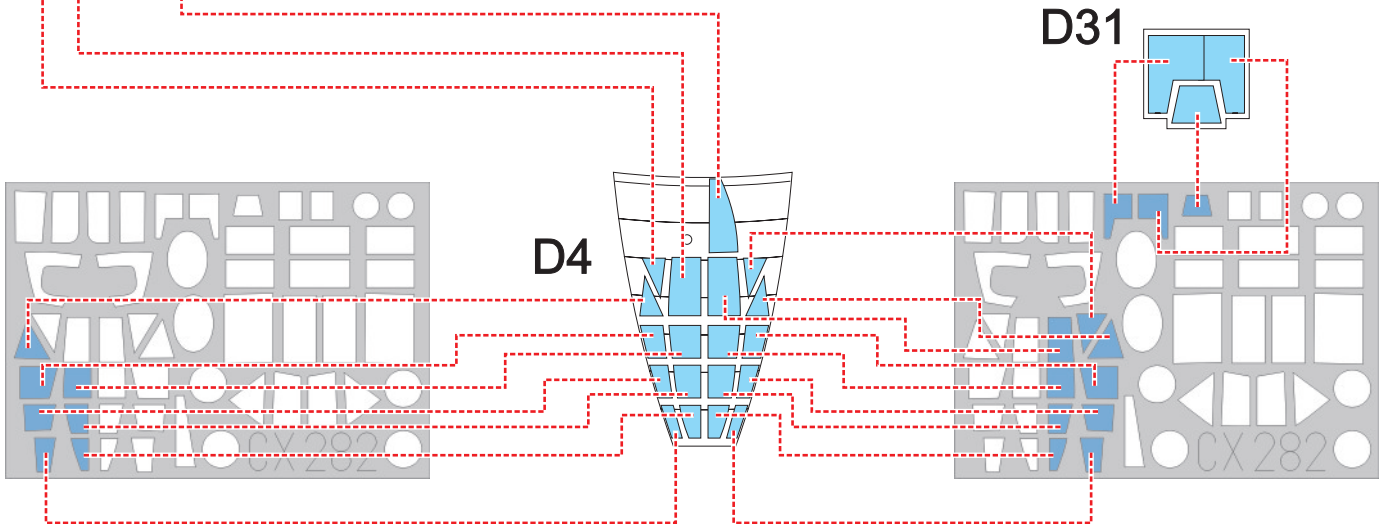

eduard
MASK

CX 282

Pe-2 1/72

The die-cut mask for accurate canopy frame painting of the
UM scale 1/72 KIT

2.)
LIQUID MASK