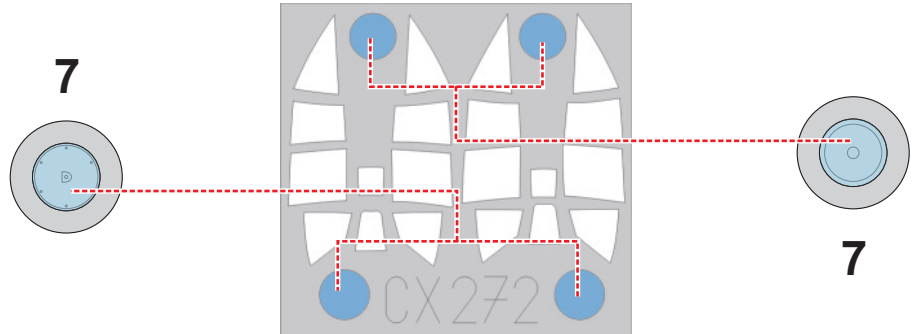

# Ki-84 Hayate/Frank 1/72

The die-cut mask for accurate canopy frame painting of the  
*Sword* scale 1/72 KIT

C5

1.)

C3

C2

C1

C5