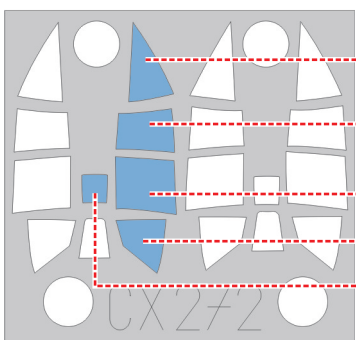

# Ki-84 Hayate/Frank 1/72

The die-cut mask for accurate canopy frame painting of the  
*Sword* scale 1/72 KIT

C5

1.)

C3

C2

C1

C5

2.)

C3

C2

C1

C5

C1

C2

C3