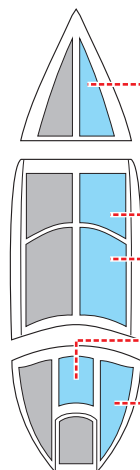

eduard  
MASK

CX 272

# Ki-84 Hayate/Frank 1/72

The die-cut mask for accurate canopy frame painting of the  
*Sword* scale 1/72 KIT

C5

1.)

C3

C2

C1

C5

2.)

C3

C2

C1

C5

C1

C2

C3