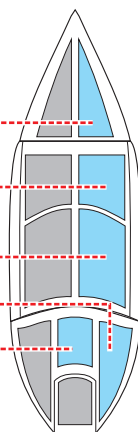

eduard  
MASK

CX 272

# Ki-84 Hayate/Frank 1/72

The die-cut mask for accurate canopy frame painting of the  
*Sword* scale 1/72 KIT

C5

1.)

C3

C2

C1

C5

2.)

C3

C2

C1

C5

C1

C2

C3