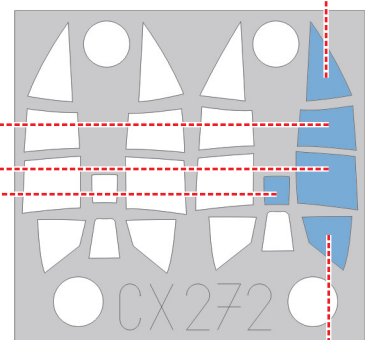

# Ki-84 Hayate/Frank 1/72

The die-cut mask for accurate canopy frame painting of the  
*Sword* scale 1/72 KIT

C5

1.)

C3

C2

C1

C5

2.)

C3

C2

C1

C5

C1

C2

C3