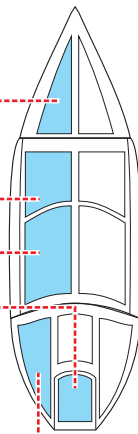

eduard  
MASK

CX 272

# Ki-84 Hayate/Frank 1/72

The die-cut mask for accurate canopy frame painting of the  
*Sword* scale 1/72 KIT

C5

1.)

C3

C2

C1

C5

2.)

C3

C2

C1

C5

C1

C2

C3