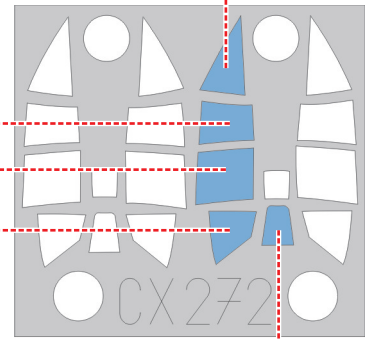

# Ki-84 Hayate/Frank 1/72

The die-cut mask for accurate canopy frame painting of the  
*Sword* scale 1/72 KIT

C5

1.)

C3

C2

C1

C5

2.)

C3

C2

C1

C5

C1

C2

C3