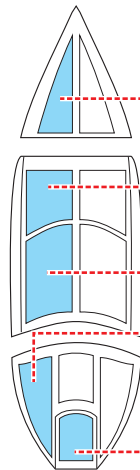

eduard  
MASK

CX 272

# Ki-84 Hayate/Frank 1/72

The die-cut mask for accurate canopy frame painting of the  
*Sword* scale 1/72 KIT

C5

1.)

C3

C2

C1

C5

2.)

C3

C2

C1

C5

C1

C2

C3