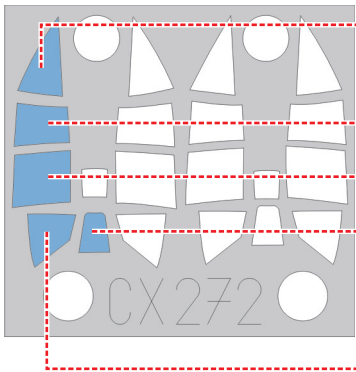

# Ki-84 Hayate/Frank 1/72

The die-cut mask for accurate canopy frame painting of the  
*Sword* scale 1/72 KIT

C5

1.)

C3

C2

C1

C5

2.)

C3

C2

C1

C5

C1

C2

C3