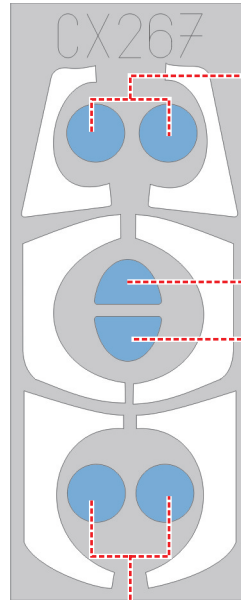

eduard
MASK

CX 267

Rafale B 1/72

The die-cut mask for accurate canopy frame painting of the
Hobby Boss scale 1/72 KIT

2.) LIQUID MASK ■