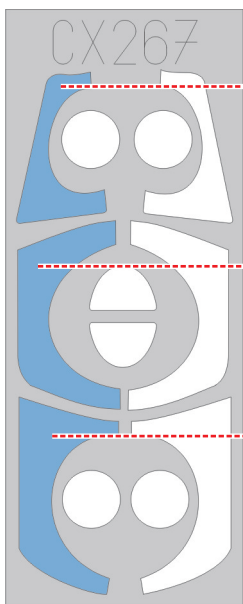

eduard
MASK

CX 267

Rafale B 1/72

The die-cut mask for accurate canopy frame painting of the
Hobby Boss scale 1/72 KIT

2.) LIQUID MASK ■