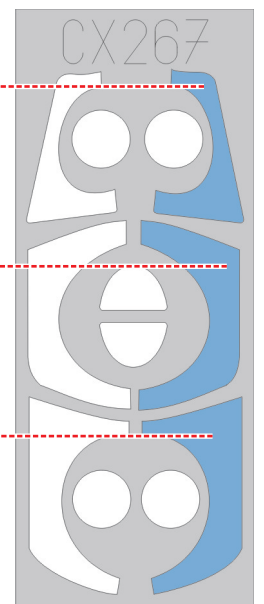

eduard
MASK

CX 267

Rafale B 1/72

The die-cut mask for accurate canopy frame painting of the
Hobby Boss scale 1/72 KIT

2.) LIQUID MASK ■