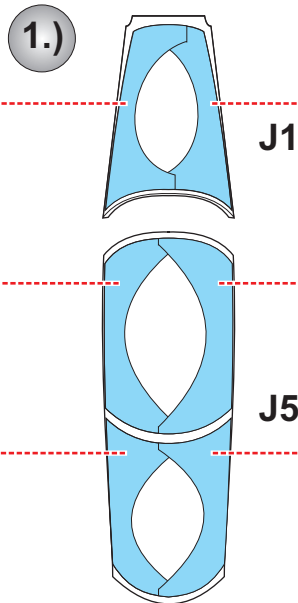

eduard
MASK

CX 267

Rafale B 1/72

The die-cut mask for accurate canopy frame painting of the
Hobby Boss scale 1/72 KIT

2.) LIQUID MASK ■