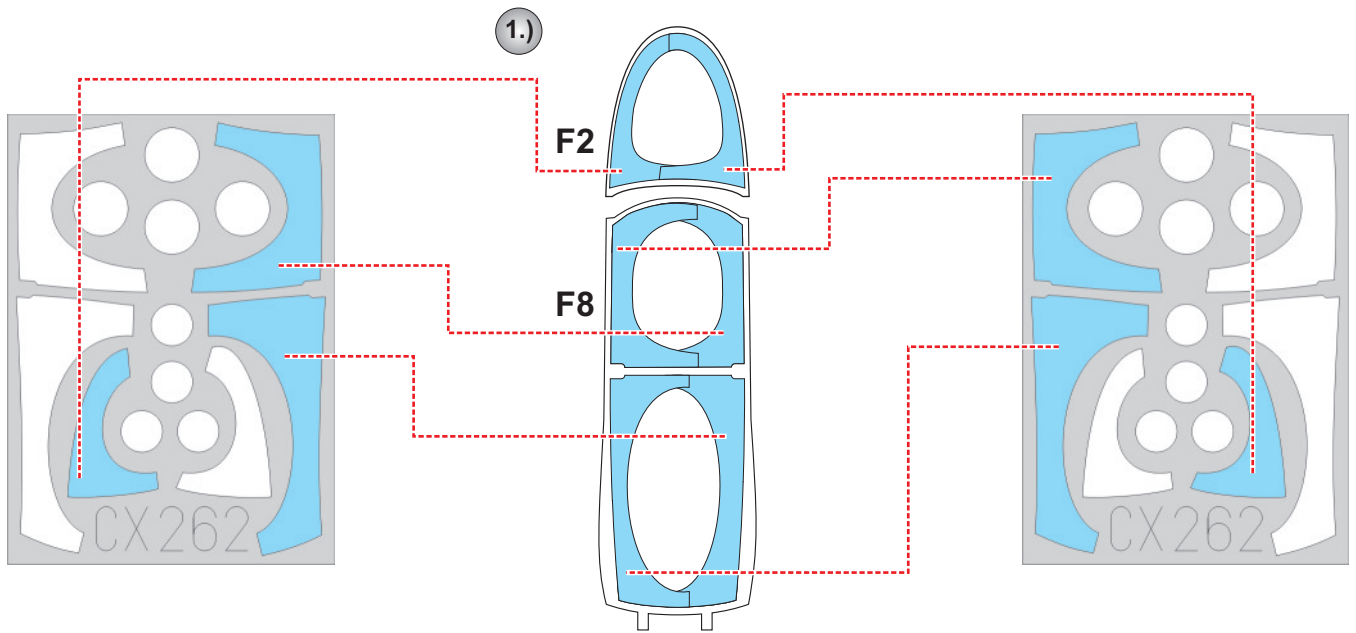

eduard
MASK

CX 262

F/A-18D 1/72

The die-cut mask for accurate canopy frame painting of the
Academy scale 1/72 KIT

2.) LIQUID MASK ■