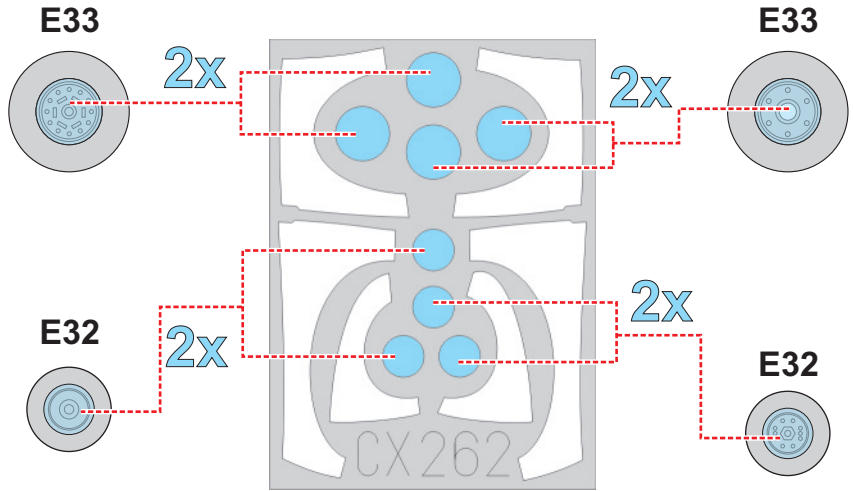

eduard
MASK

CX 262

F/A-18D 1/72

The die-cut mask for accurate canopy frame painting of the
Academy scale 1/72 KIT

2.) LIQUID MASK ■