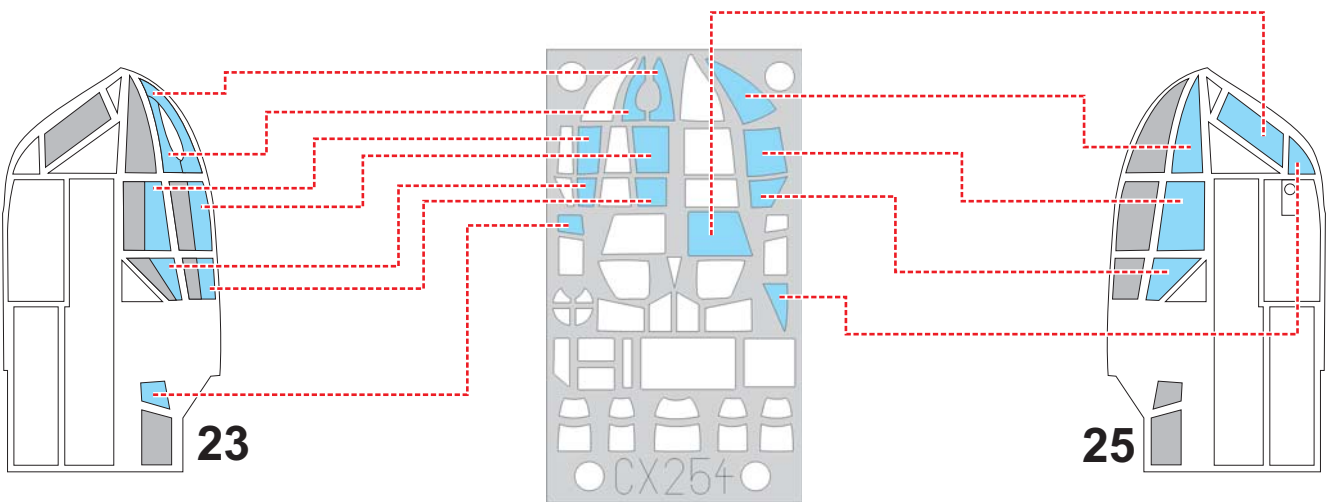

eduard
MASK

CX 254

Blenheim Mk.IV 1/72

The die-cut mask for accurate canopy frame painting of the
Special Hobby scale 1/72 KIT

LIQUID MASK