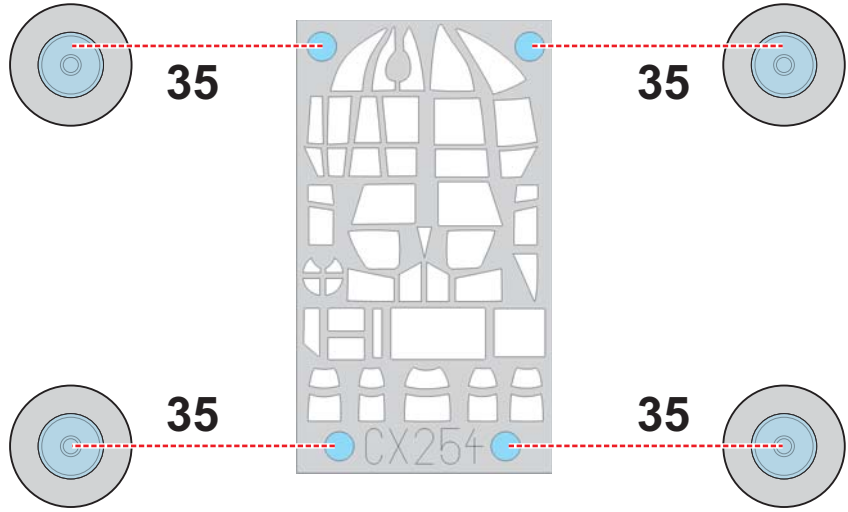

eduard
MASK

CX 254

Blenheim Mk.IV 1/72

The die-cut mask for accurate canopy frame painting of the
Special Hobby scale 1/72 KIT

LIQUID MASK