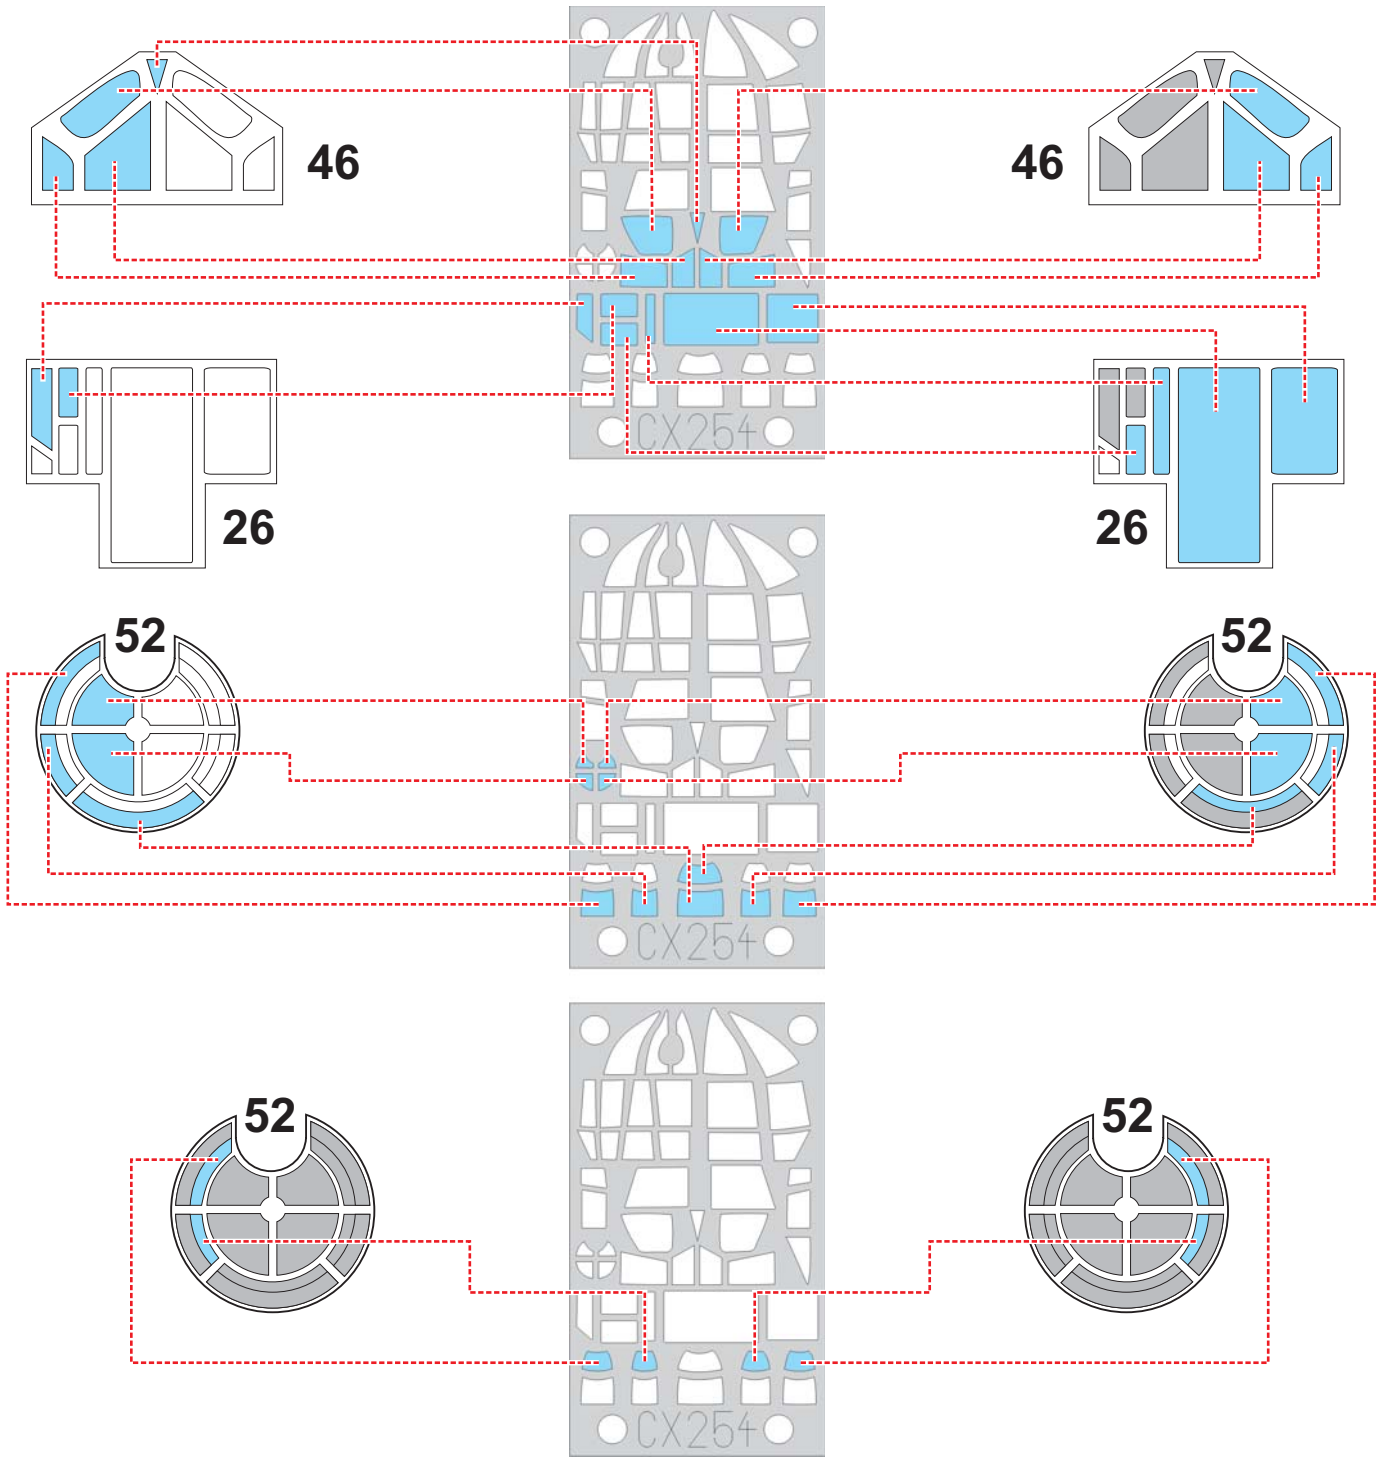

eduard
MASK

CX 254

Blenheim Mk.IV 1/72

The die-cut mask for accurate canopy frame painting of the
Special Hobby scale 1/72 KIT

LIQUID MASK