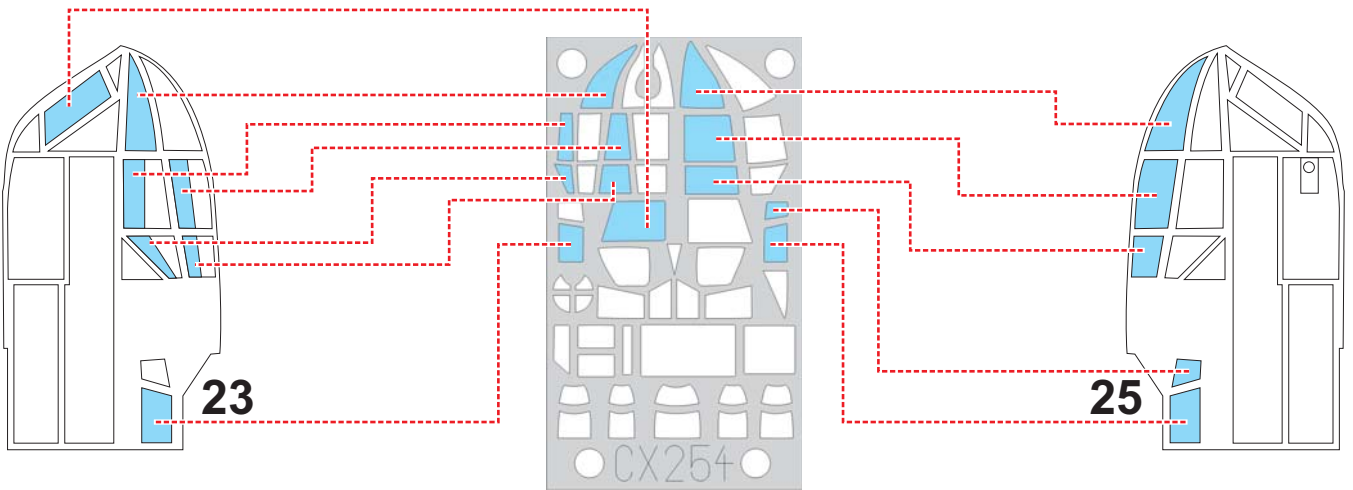

eduard
MASK

CX 254

Blenheim Mk.IV 1/72

The die-cut mask for accurate canopy frame painting of the
Special Hobby scale 1/72 KIT

LIQUID MASK