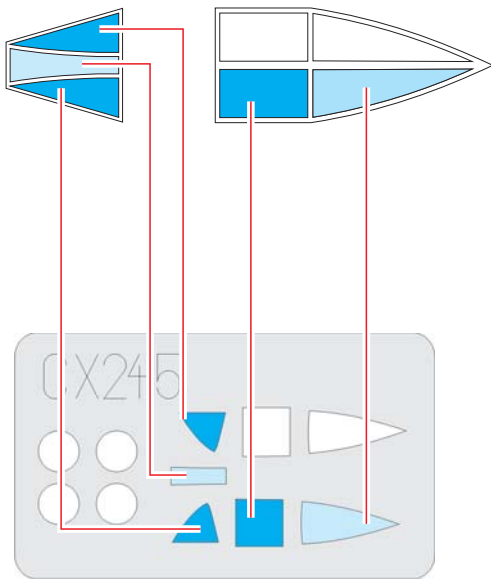

eduard
MASK

CX 245

Ki-43 Oscar 1/72

The die-cut mask for accurate canopy frame painting of the
Special Hobby 1/72 KIT

2 pcs

1.)

2.)