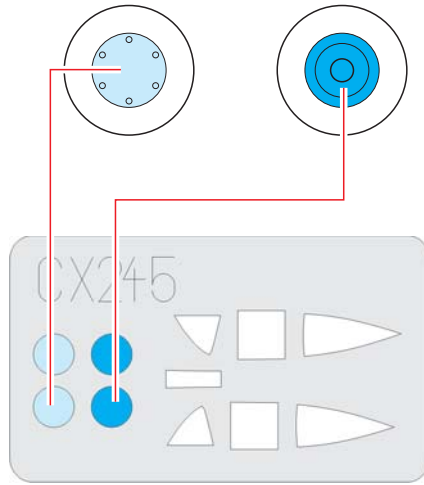

eduard
MASK

CX 245

Ki-43 Oscar 1/72

The die-cut mask for accurate canopy frame painting of the
Special Hobby 1/72 KIT

2 pcs

1.)

2.)