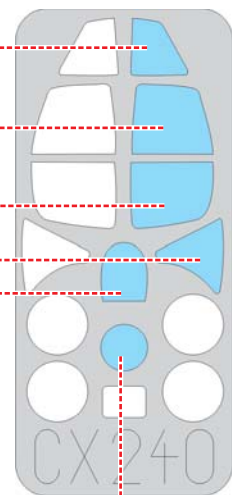

eduard
MASK

CX 240

Mig-15 1/72

The die-cut mask for accurate canopy frame painting of the
Hobby Boss scale 1/72 KIT

A14

2x

A14

2x

E2

E3

E1

E2