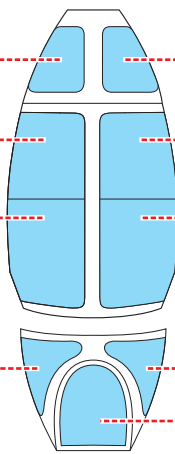

eduard
MASK

CX 240

Mig-15 1/72

The die-cut mask for accurate canopy frame painting of the
Hobby Boss scale 1/72 KIT

A14

2x

A14

2x

E2

E3

E1

E2